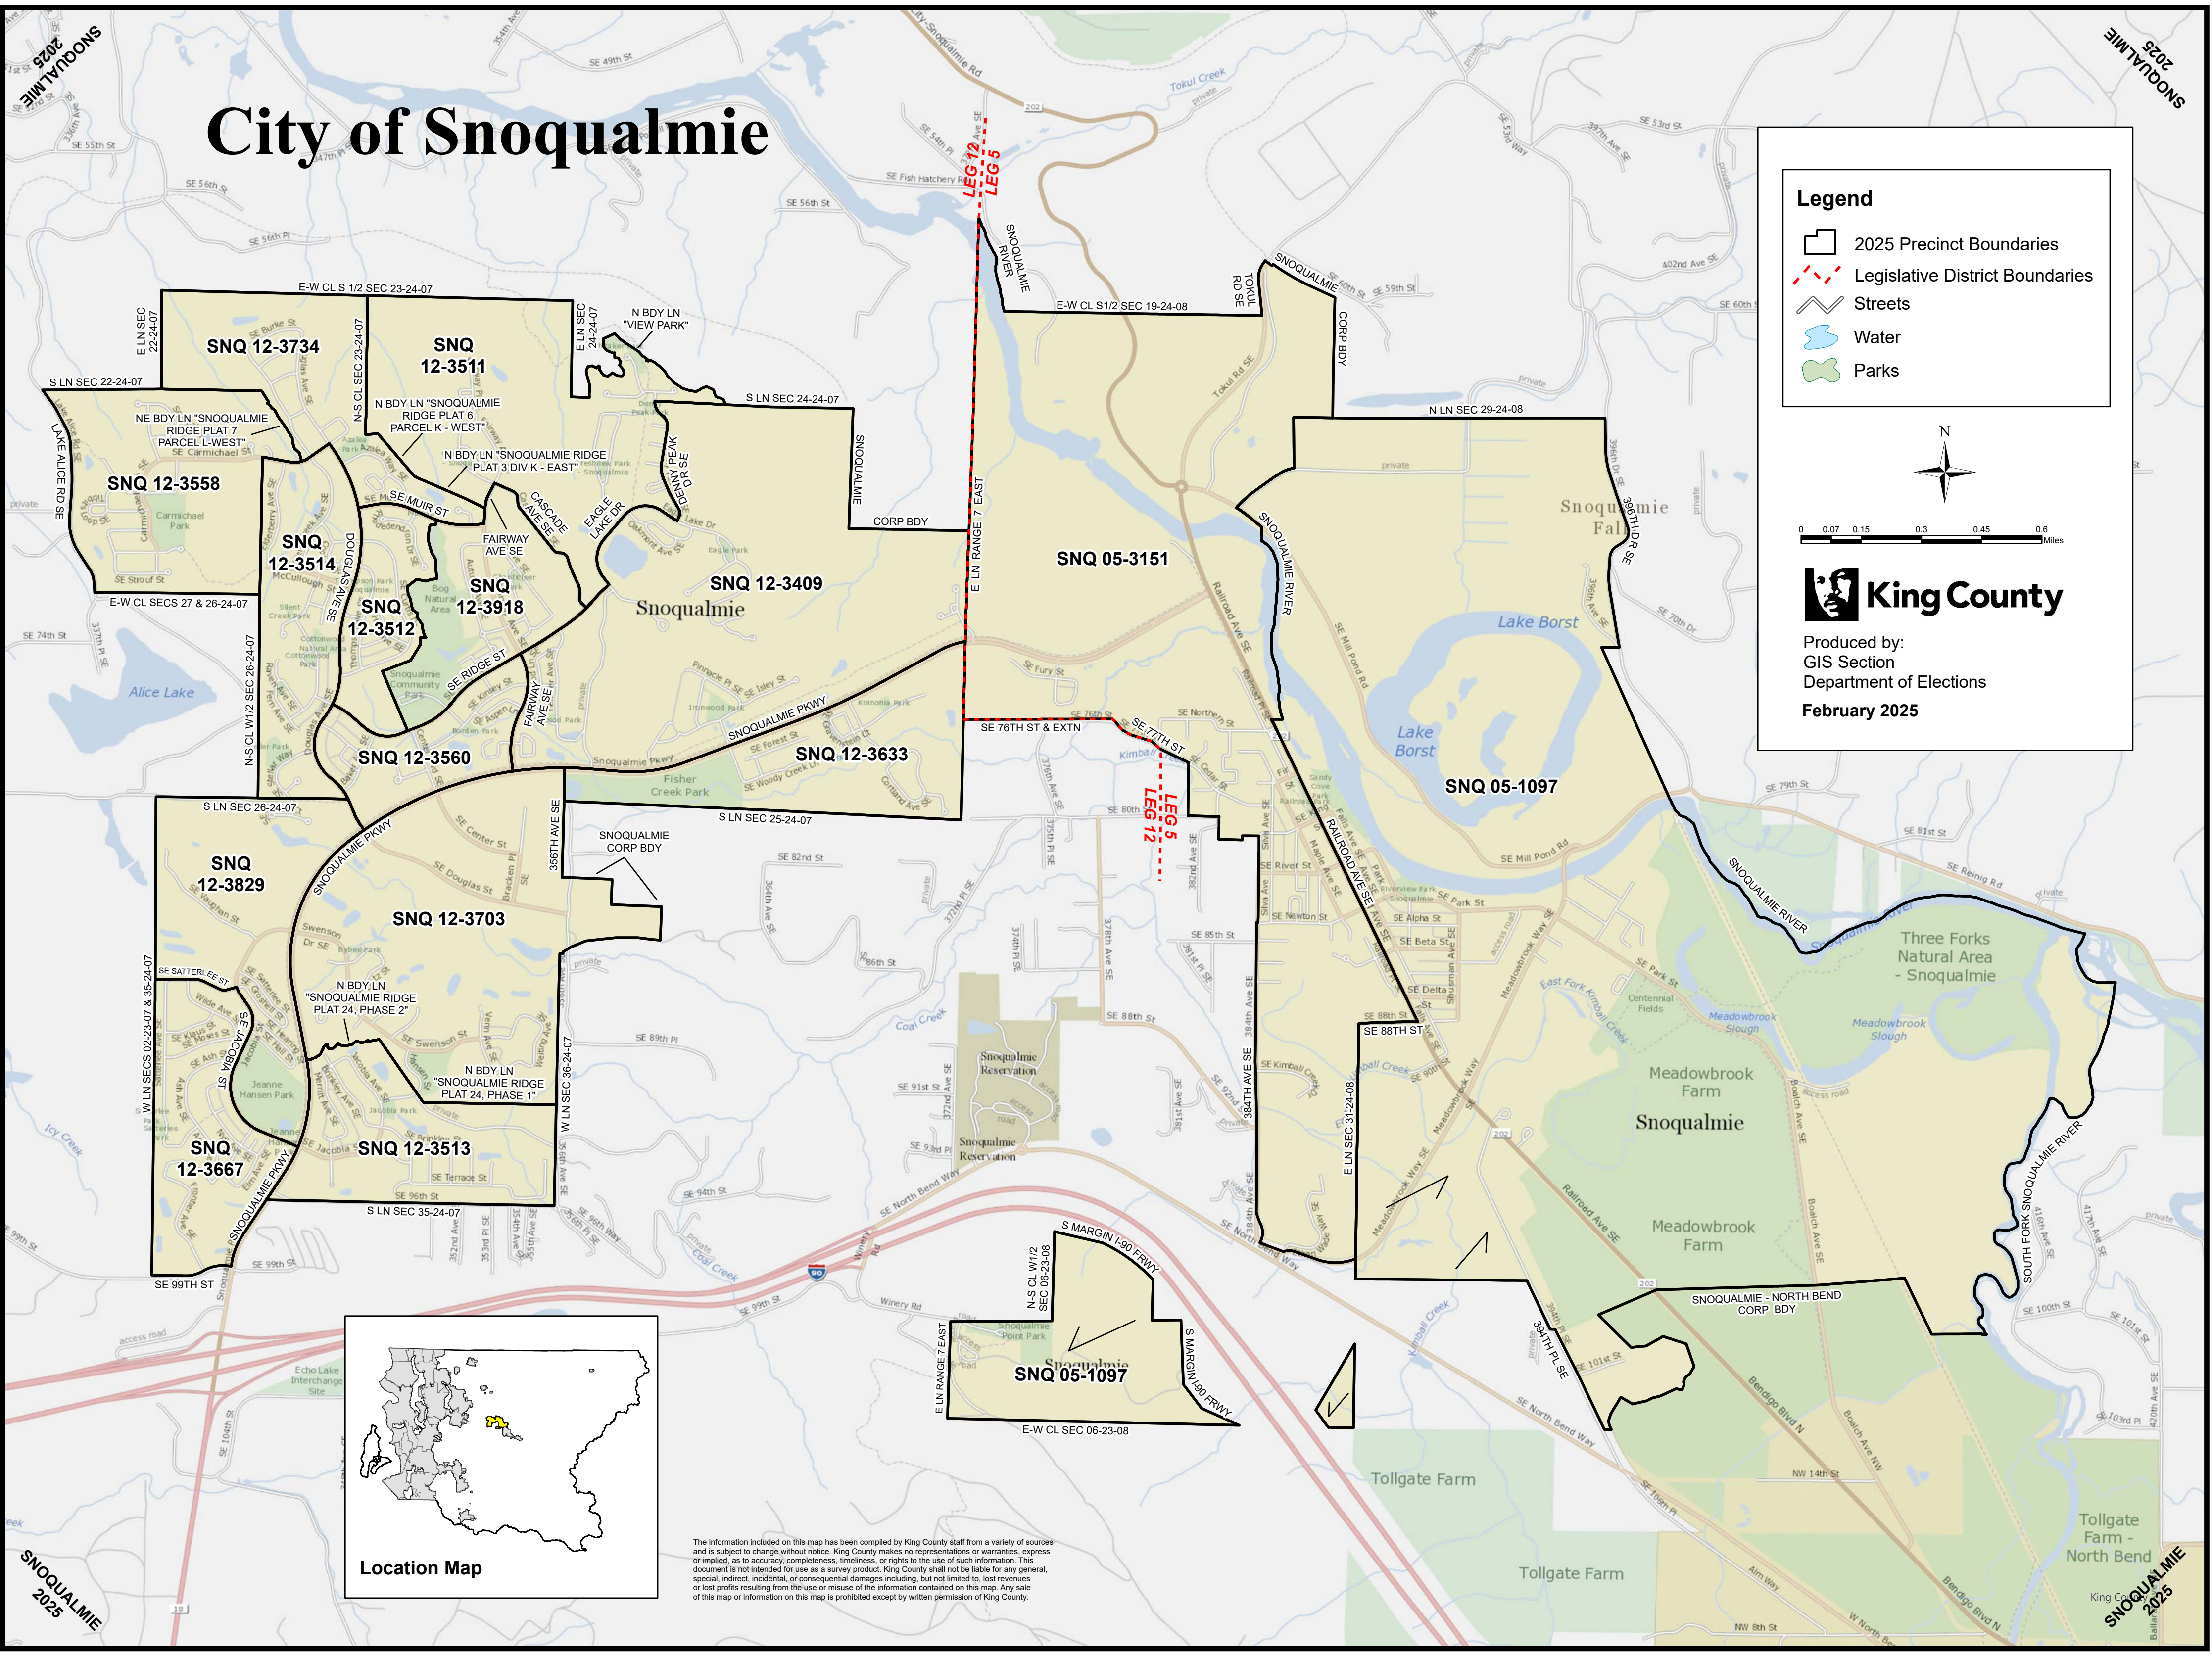

City of Snoqualmie

Legend

- 2025 Precinct Boundaries
- Legislative District Boundaries
- Streets
- Water
- Parks

Produced by:
GIS Section
Department of Elections
February 2025

Path: Y:\Map_Series\2025\CityMaps\snoqualmie\Snoqualmie.aprx

SNOQUALMIE
2025

SNOQUALMIE
2025