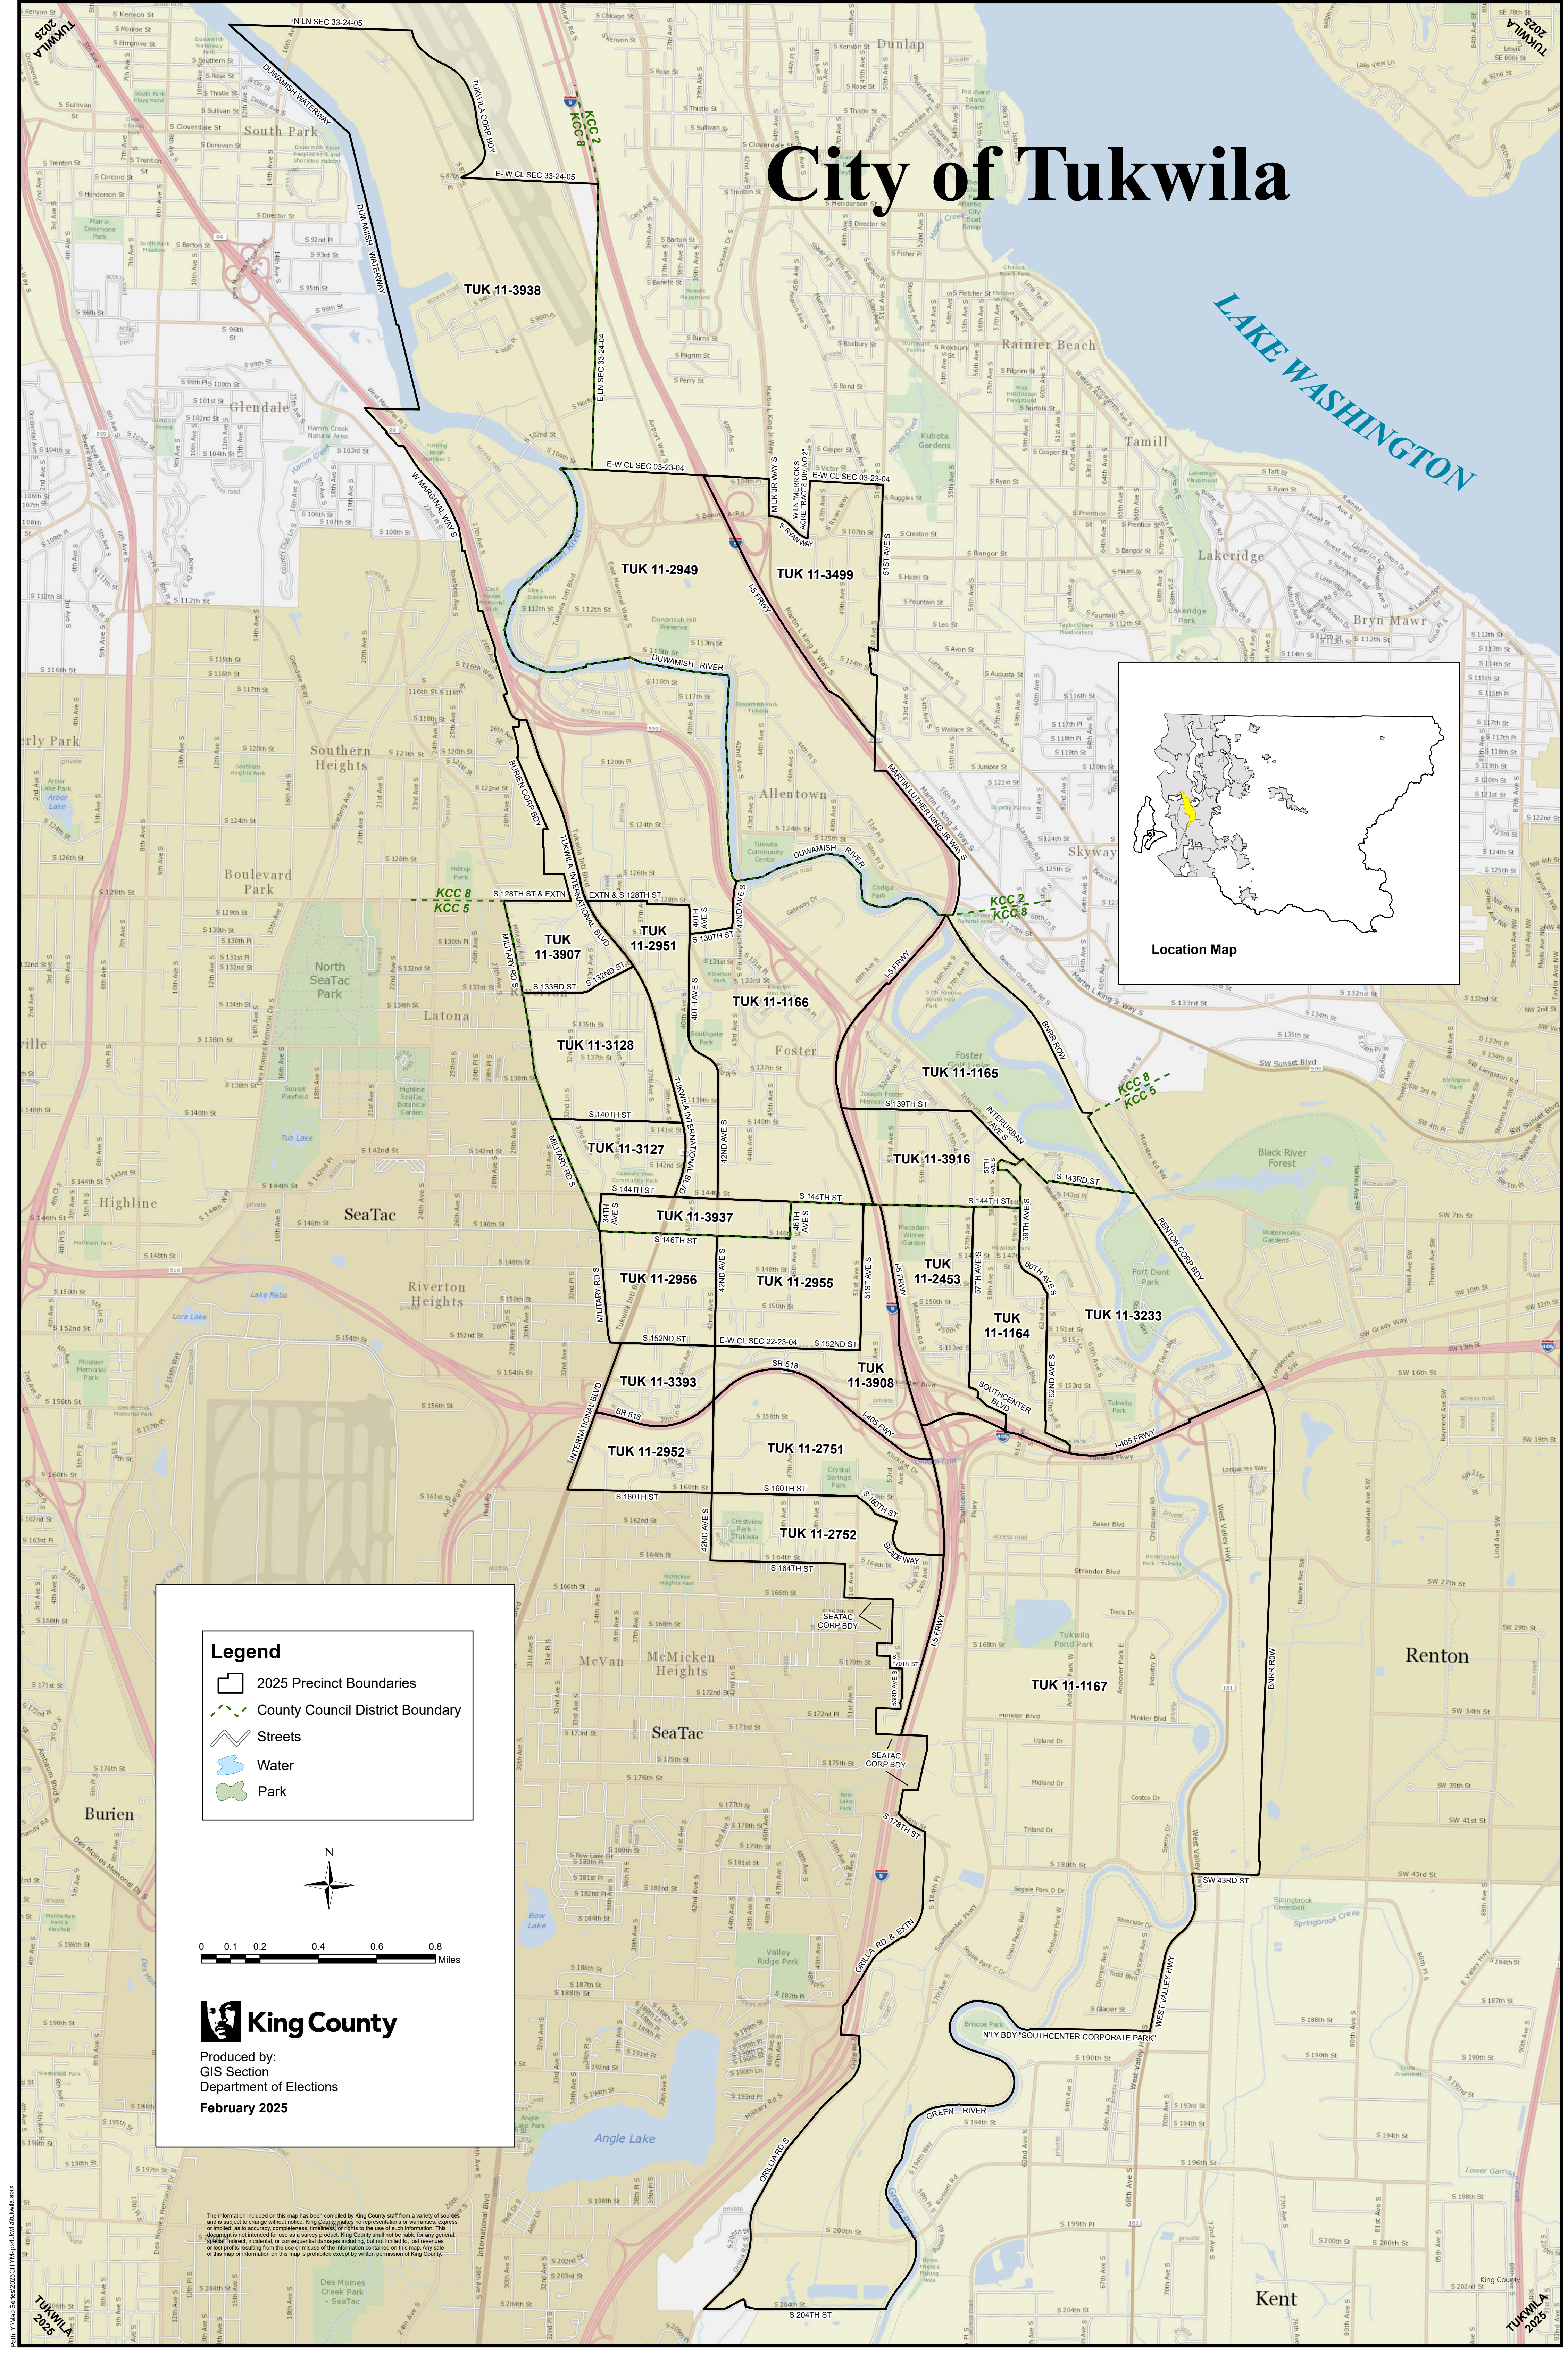

Location Map

TUKWILA 2025

TUKWILA 2025