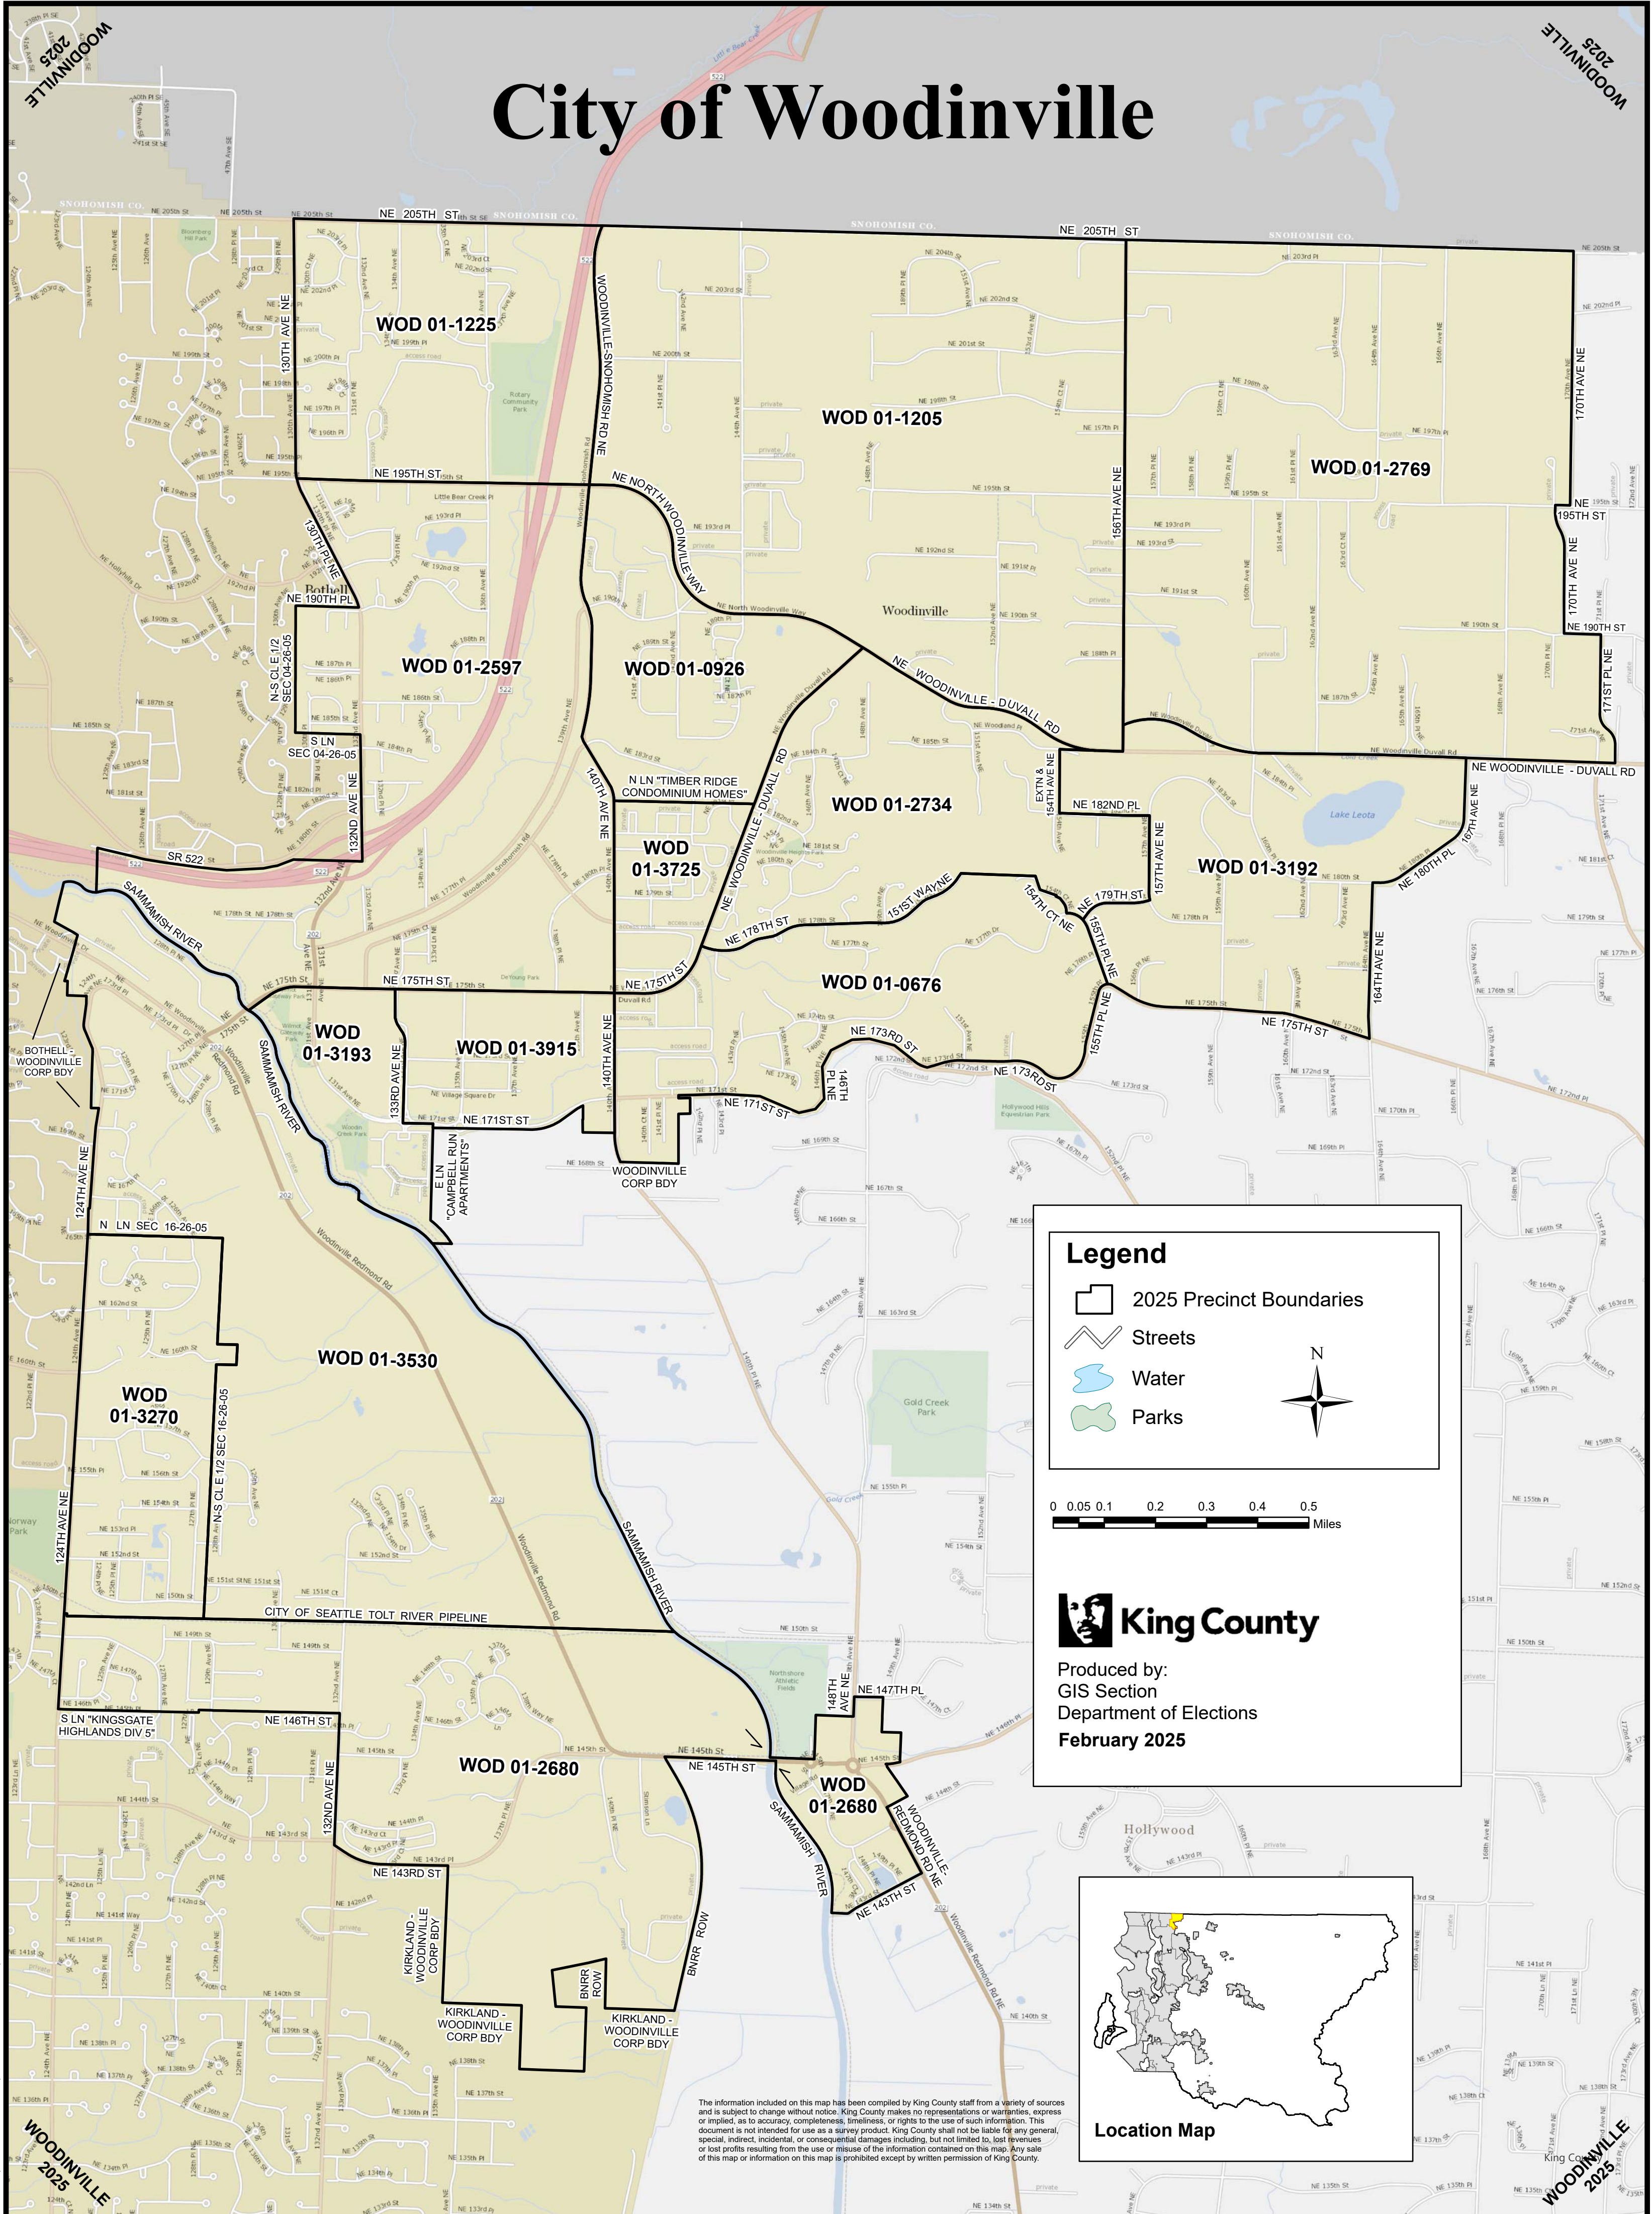

City of Woodinville

Legend

- 2025 Precinct Boundaries
- Streets
- Water
- Parks

King County

Produced by:
GIS Section
Department of Elections
February 2025