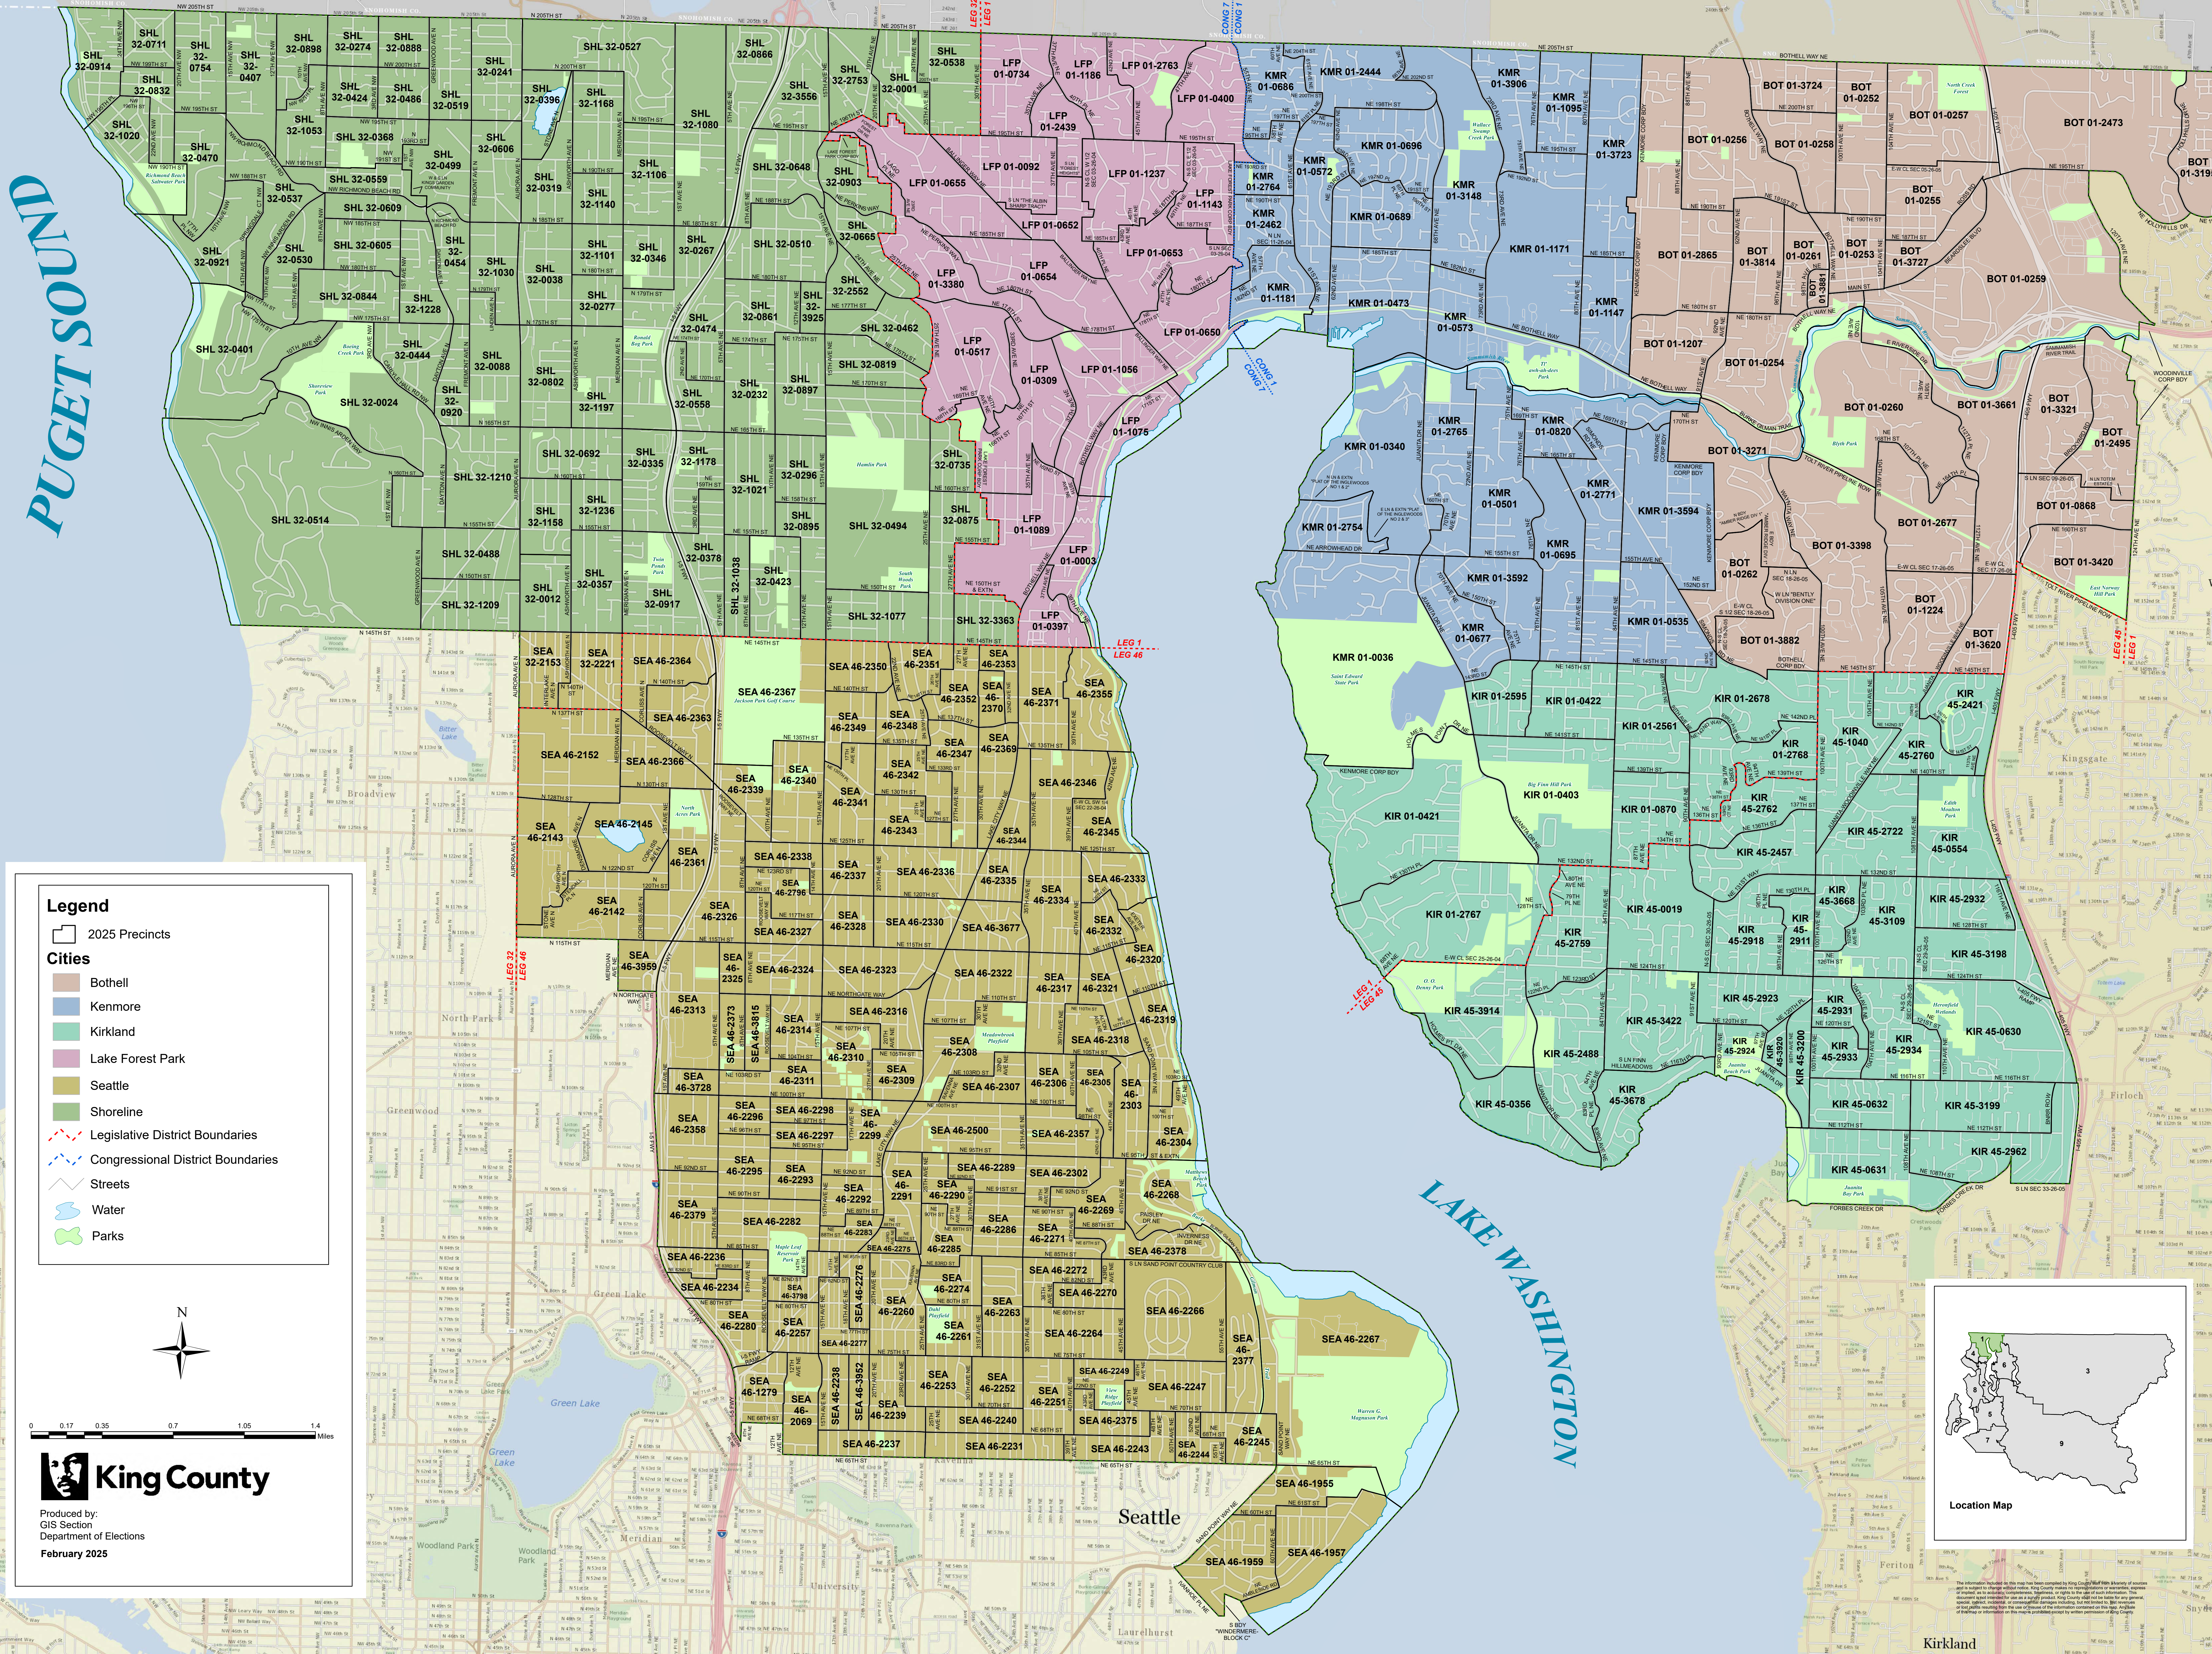

King County Council District 1

Legend

- 2025 Precincts
- Cities
 - Bothell
 - Kenmore
 - Kirkland
 - Lake Forest Park
 - Seattle
 - Shoreline
- Legislative District Boundaries
- Congressional District Boundaries
- Streets
- Water
- Parks

0 0.17 0.35 0.7 1.05 1.4 Miles

King County
 Produced by:
 GIS Section
 Department of Elections
 February 2025

Location Map