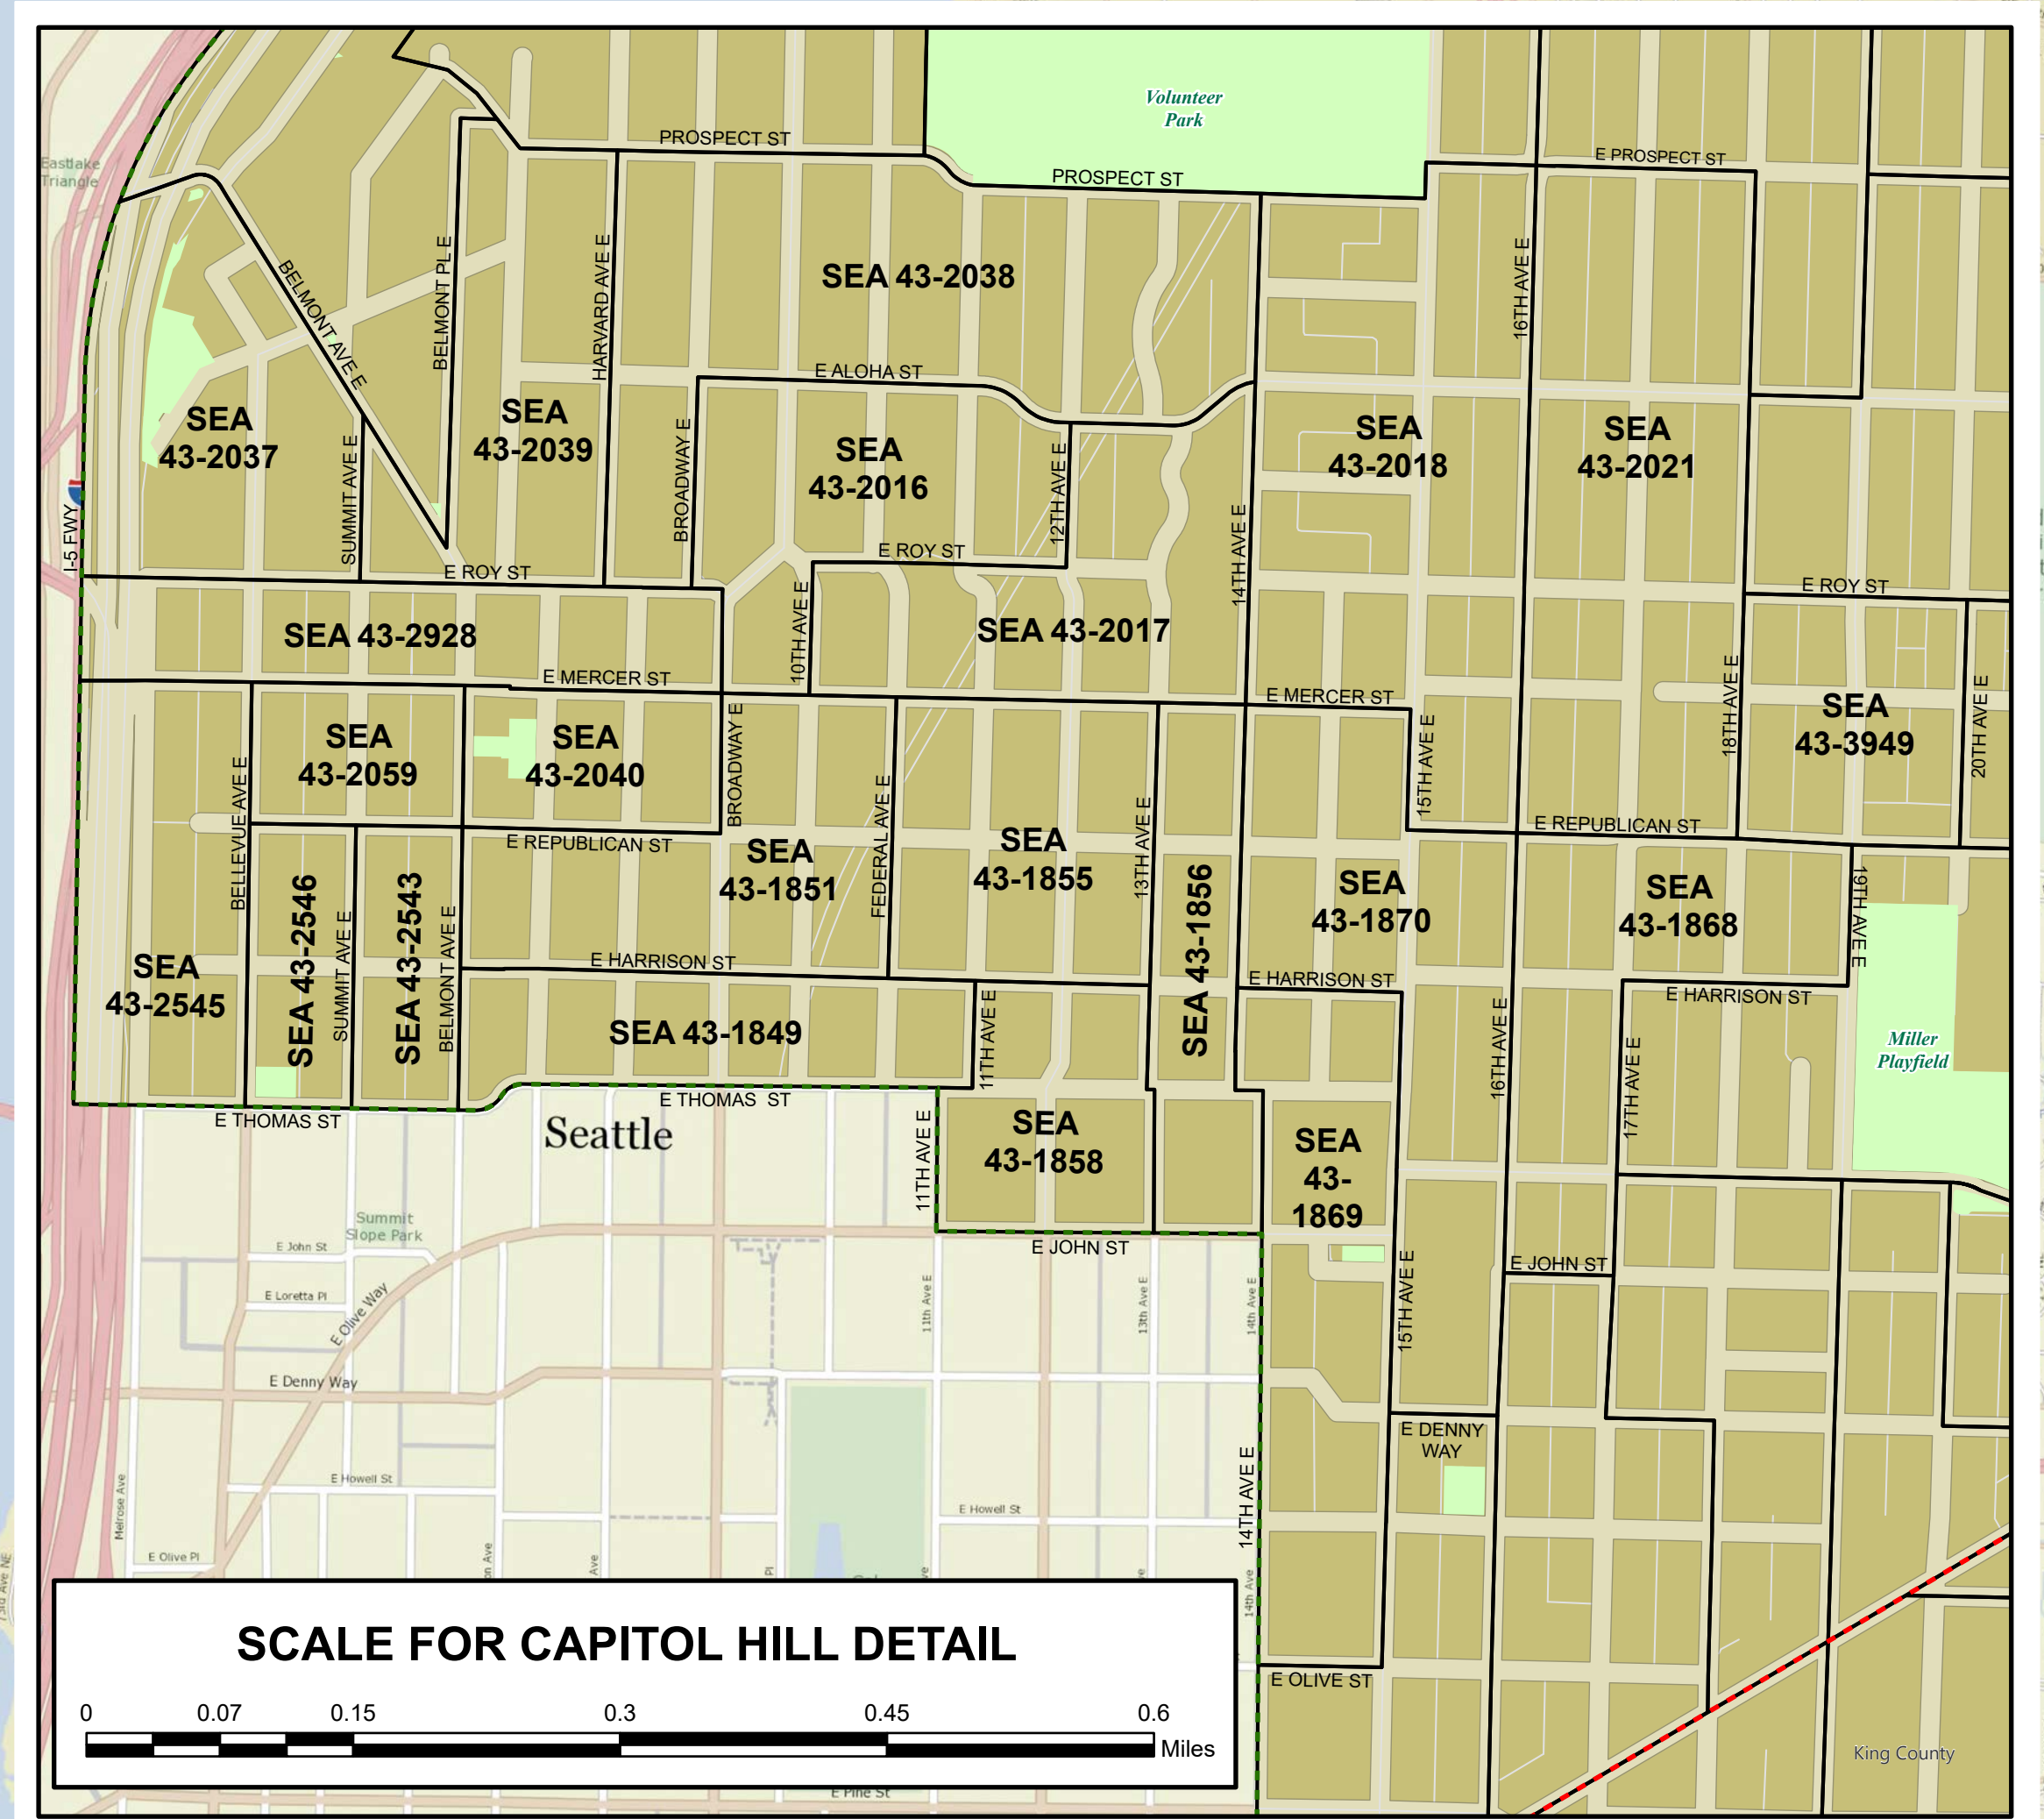

King County Council District 2

SEE DETAIL AT RIGHT

Legend

- 2025 Precincts
- Cities
 - Renton
 - Seattle
 - Tukwila
 - Unincorporated King County
- Legislative District Boundaries
- Congressional District Boundaries
- Streets
- Water
- Parks

King County
Produced by:
GIS Section
Department of Elections
February 2025