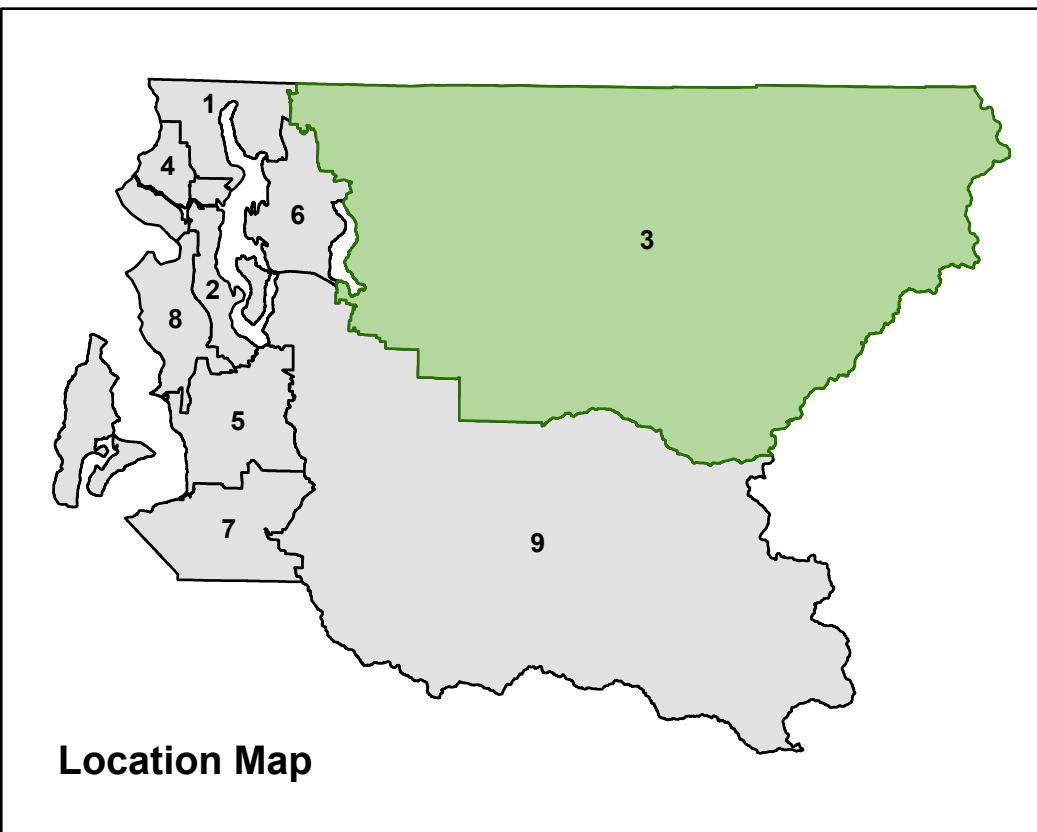

King County Council District 3

Legend

2025 Precincts

Cities

- Bothell
- Carnation
- Duvall
- Issaquah
- North Bend
- Redmond
- Sammamish
- Skykomish
- Snoqualmie
- Woodinville
- Unincorporated King County

- Legislative District Boundaries
- Congressional District Boundaries
- Streets
- Water
- Parks

Produced by:
GIS Section
Department of Elections
February 2025

DETAIL OF EASTERN PORTION SEE INSET BELOW

SEE
DETAIL
BELOW