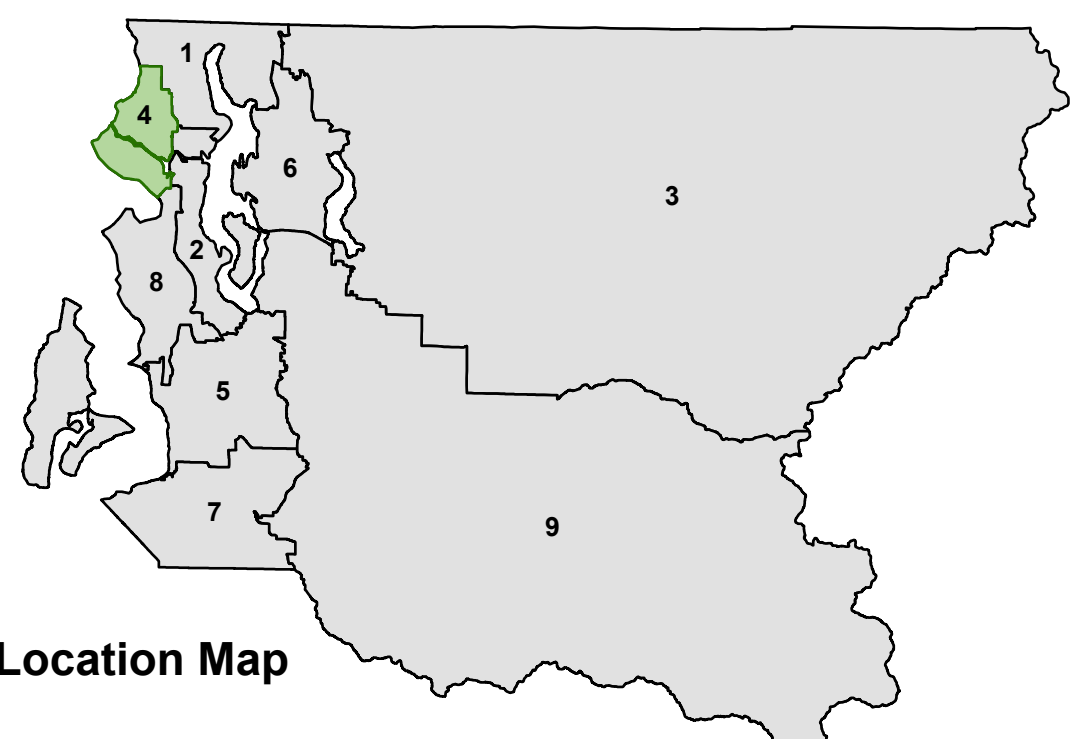

King County Council District 4

Legend

- 2025 Precincts
- **Cities**
- Seattle
- Legislative District Boundaries
- Streets
- Water
- Parks

0 0.13 0.25 0.5 0.75 1 Miles

Produced by:
GIS Section
Department of Elections
February 2025

Location Map

SOUND

PUGET

SALMON BAY

ELLIOTT BAY

LAKE UNION

Green Lake