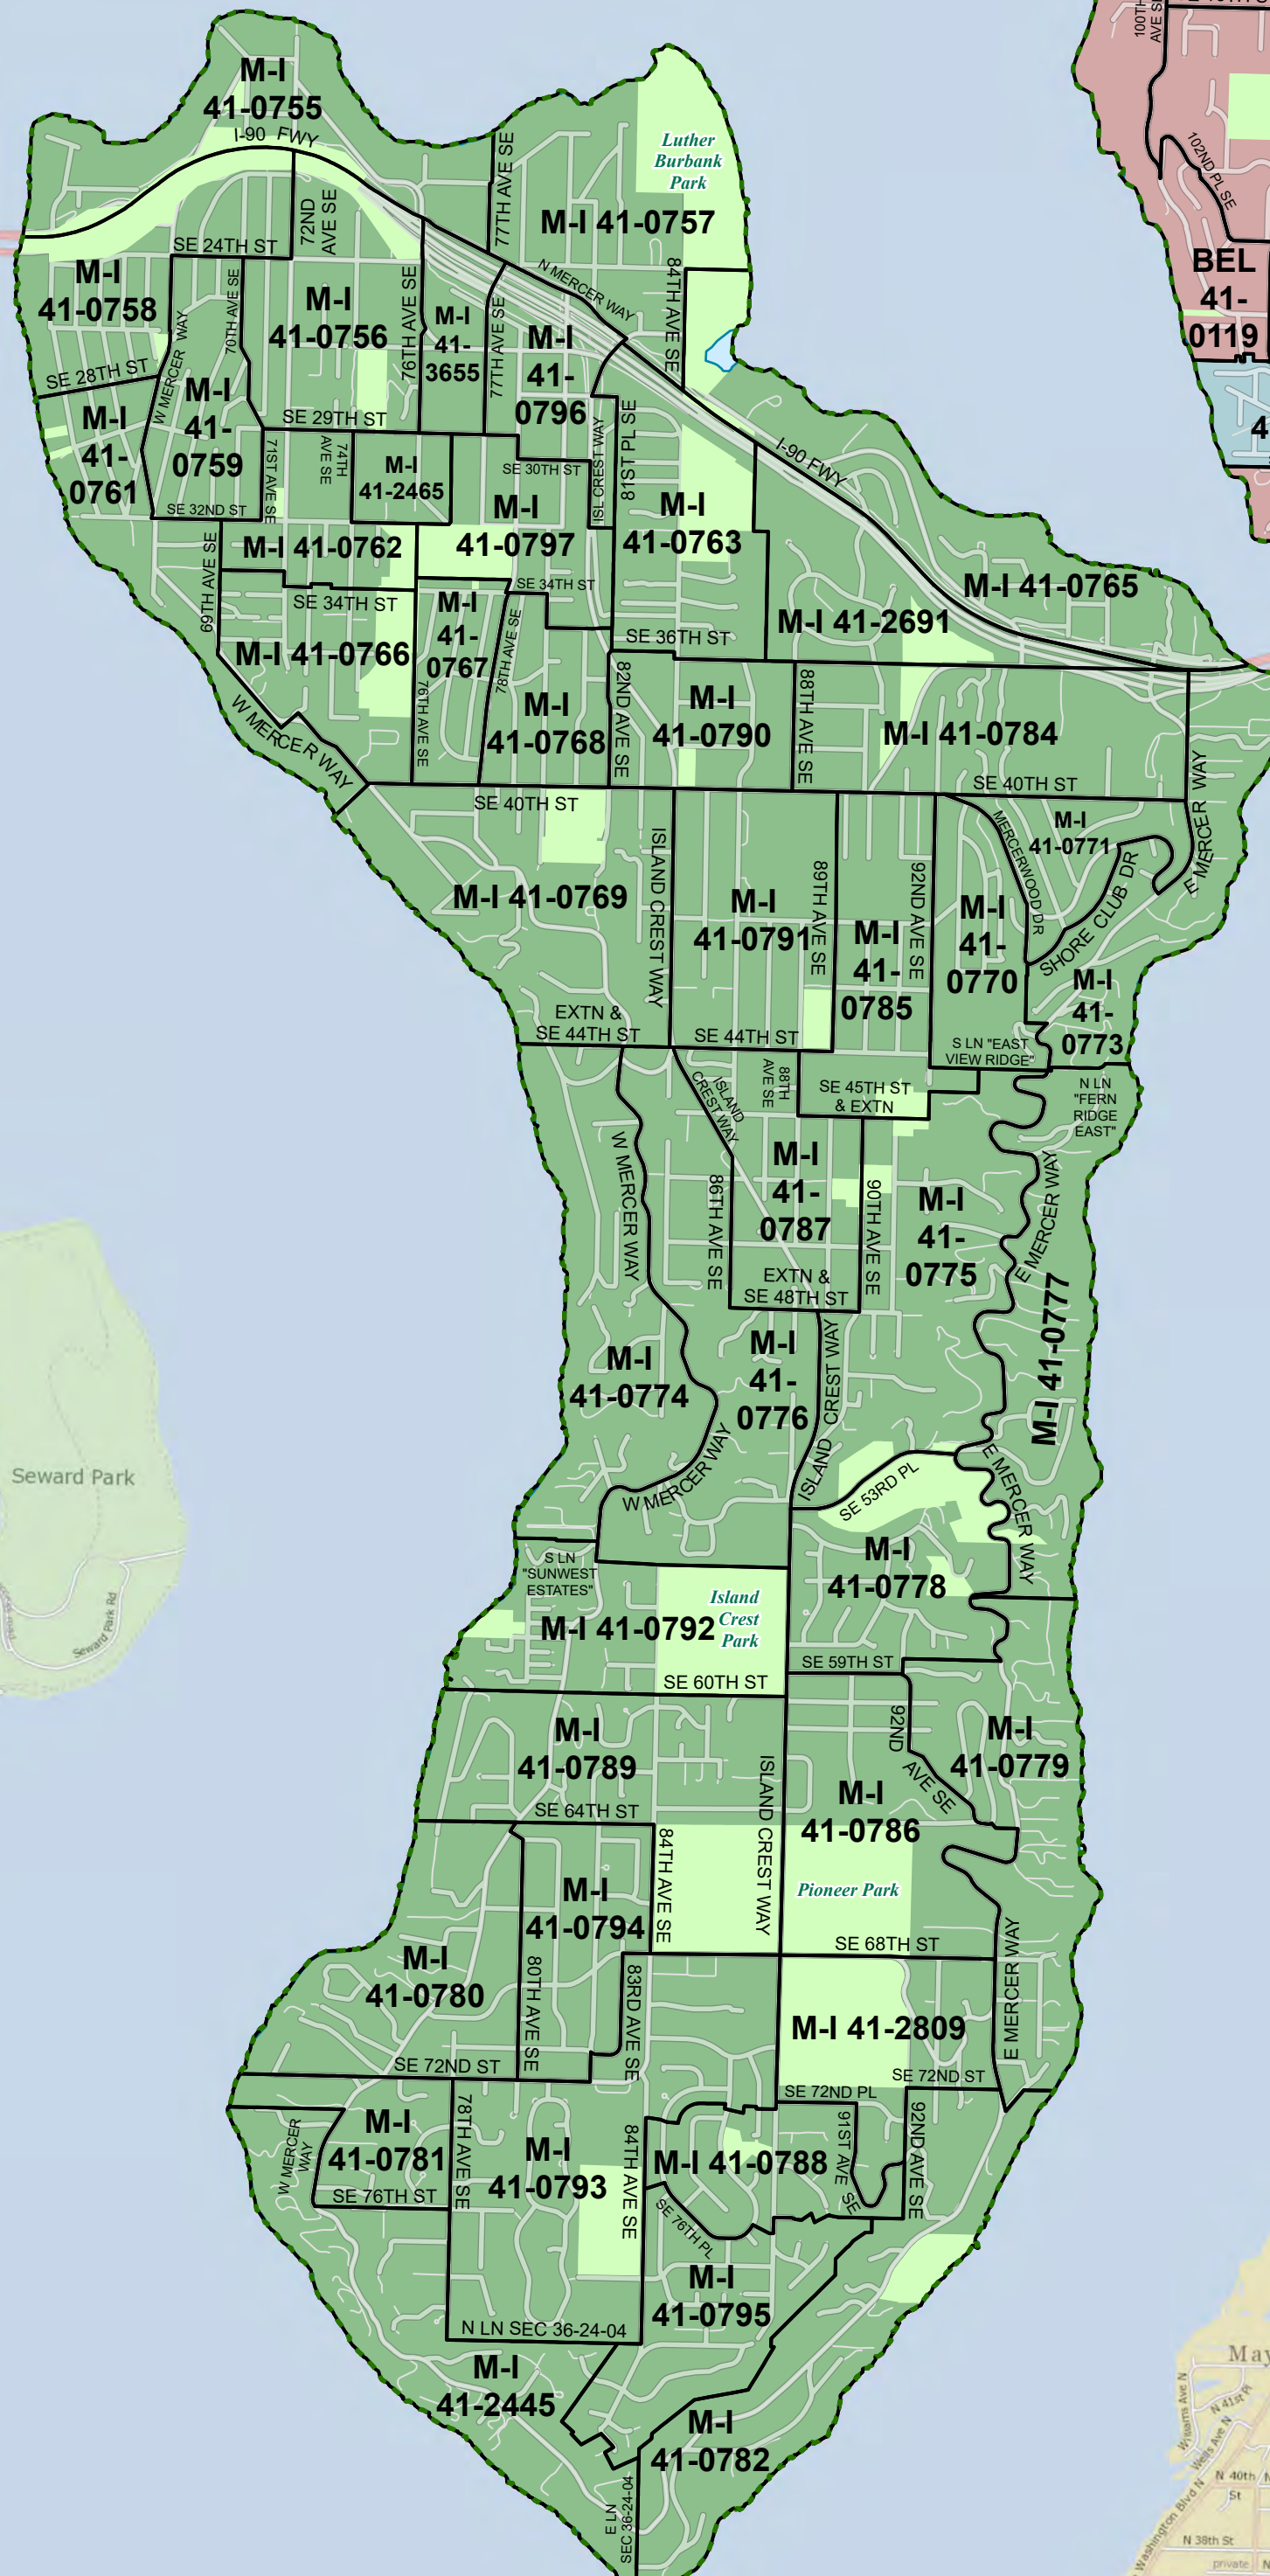

King County Council District 6

LAKE WASHINGTON

LAKE SAMMAMISH

Legend

- 2025 Precincts
- Cities**
 - Beaux Arts Village
 - Bellevue
 - Clyde Hill
 - Hunts Point
 - Kirkland
 - Medina
 - Mercer Island
 - Redmond
 - Yarrow Point
 - Unincorporated King County
- Legislative District Boundaries
- Congressional District Boundaries
- Streets
- Water
- Parks

King County
 Produced by:
 GIS Section
 Department of Elections
 February 2025