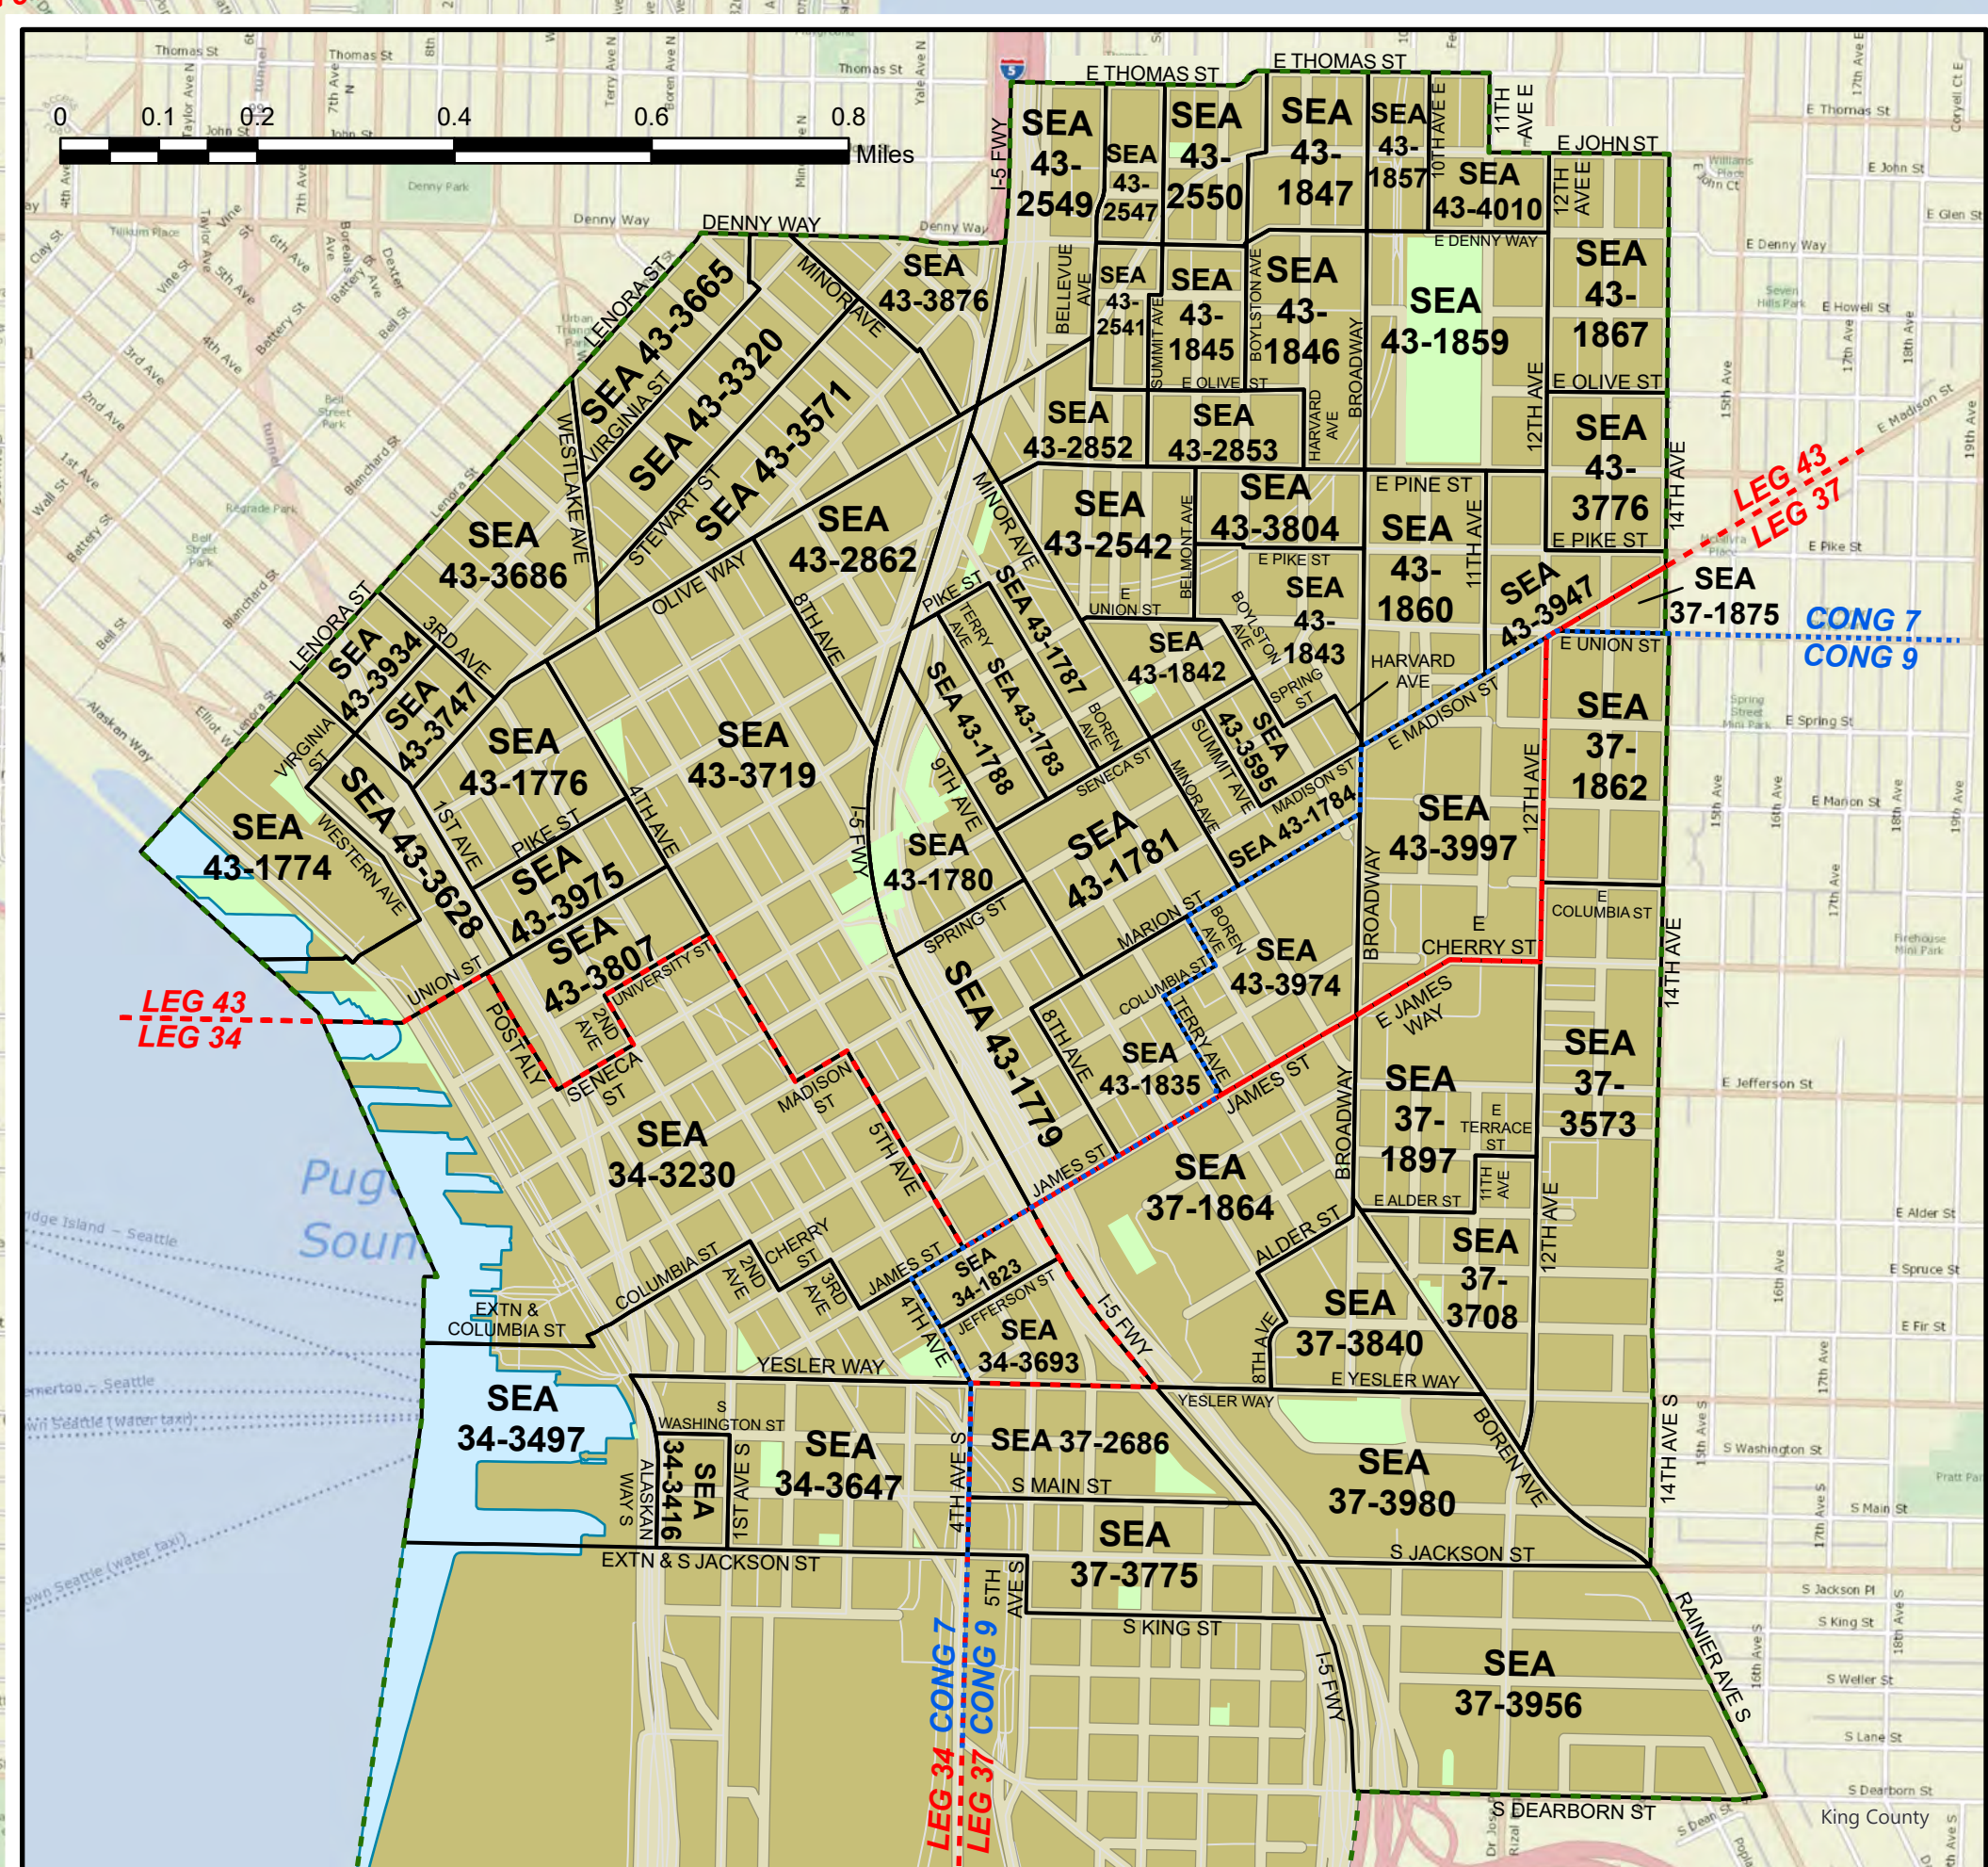

King County Council District 8

SEE DETAILS TO RIGHT

PUGET SOUND