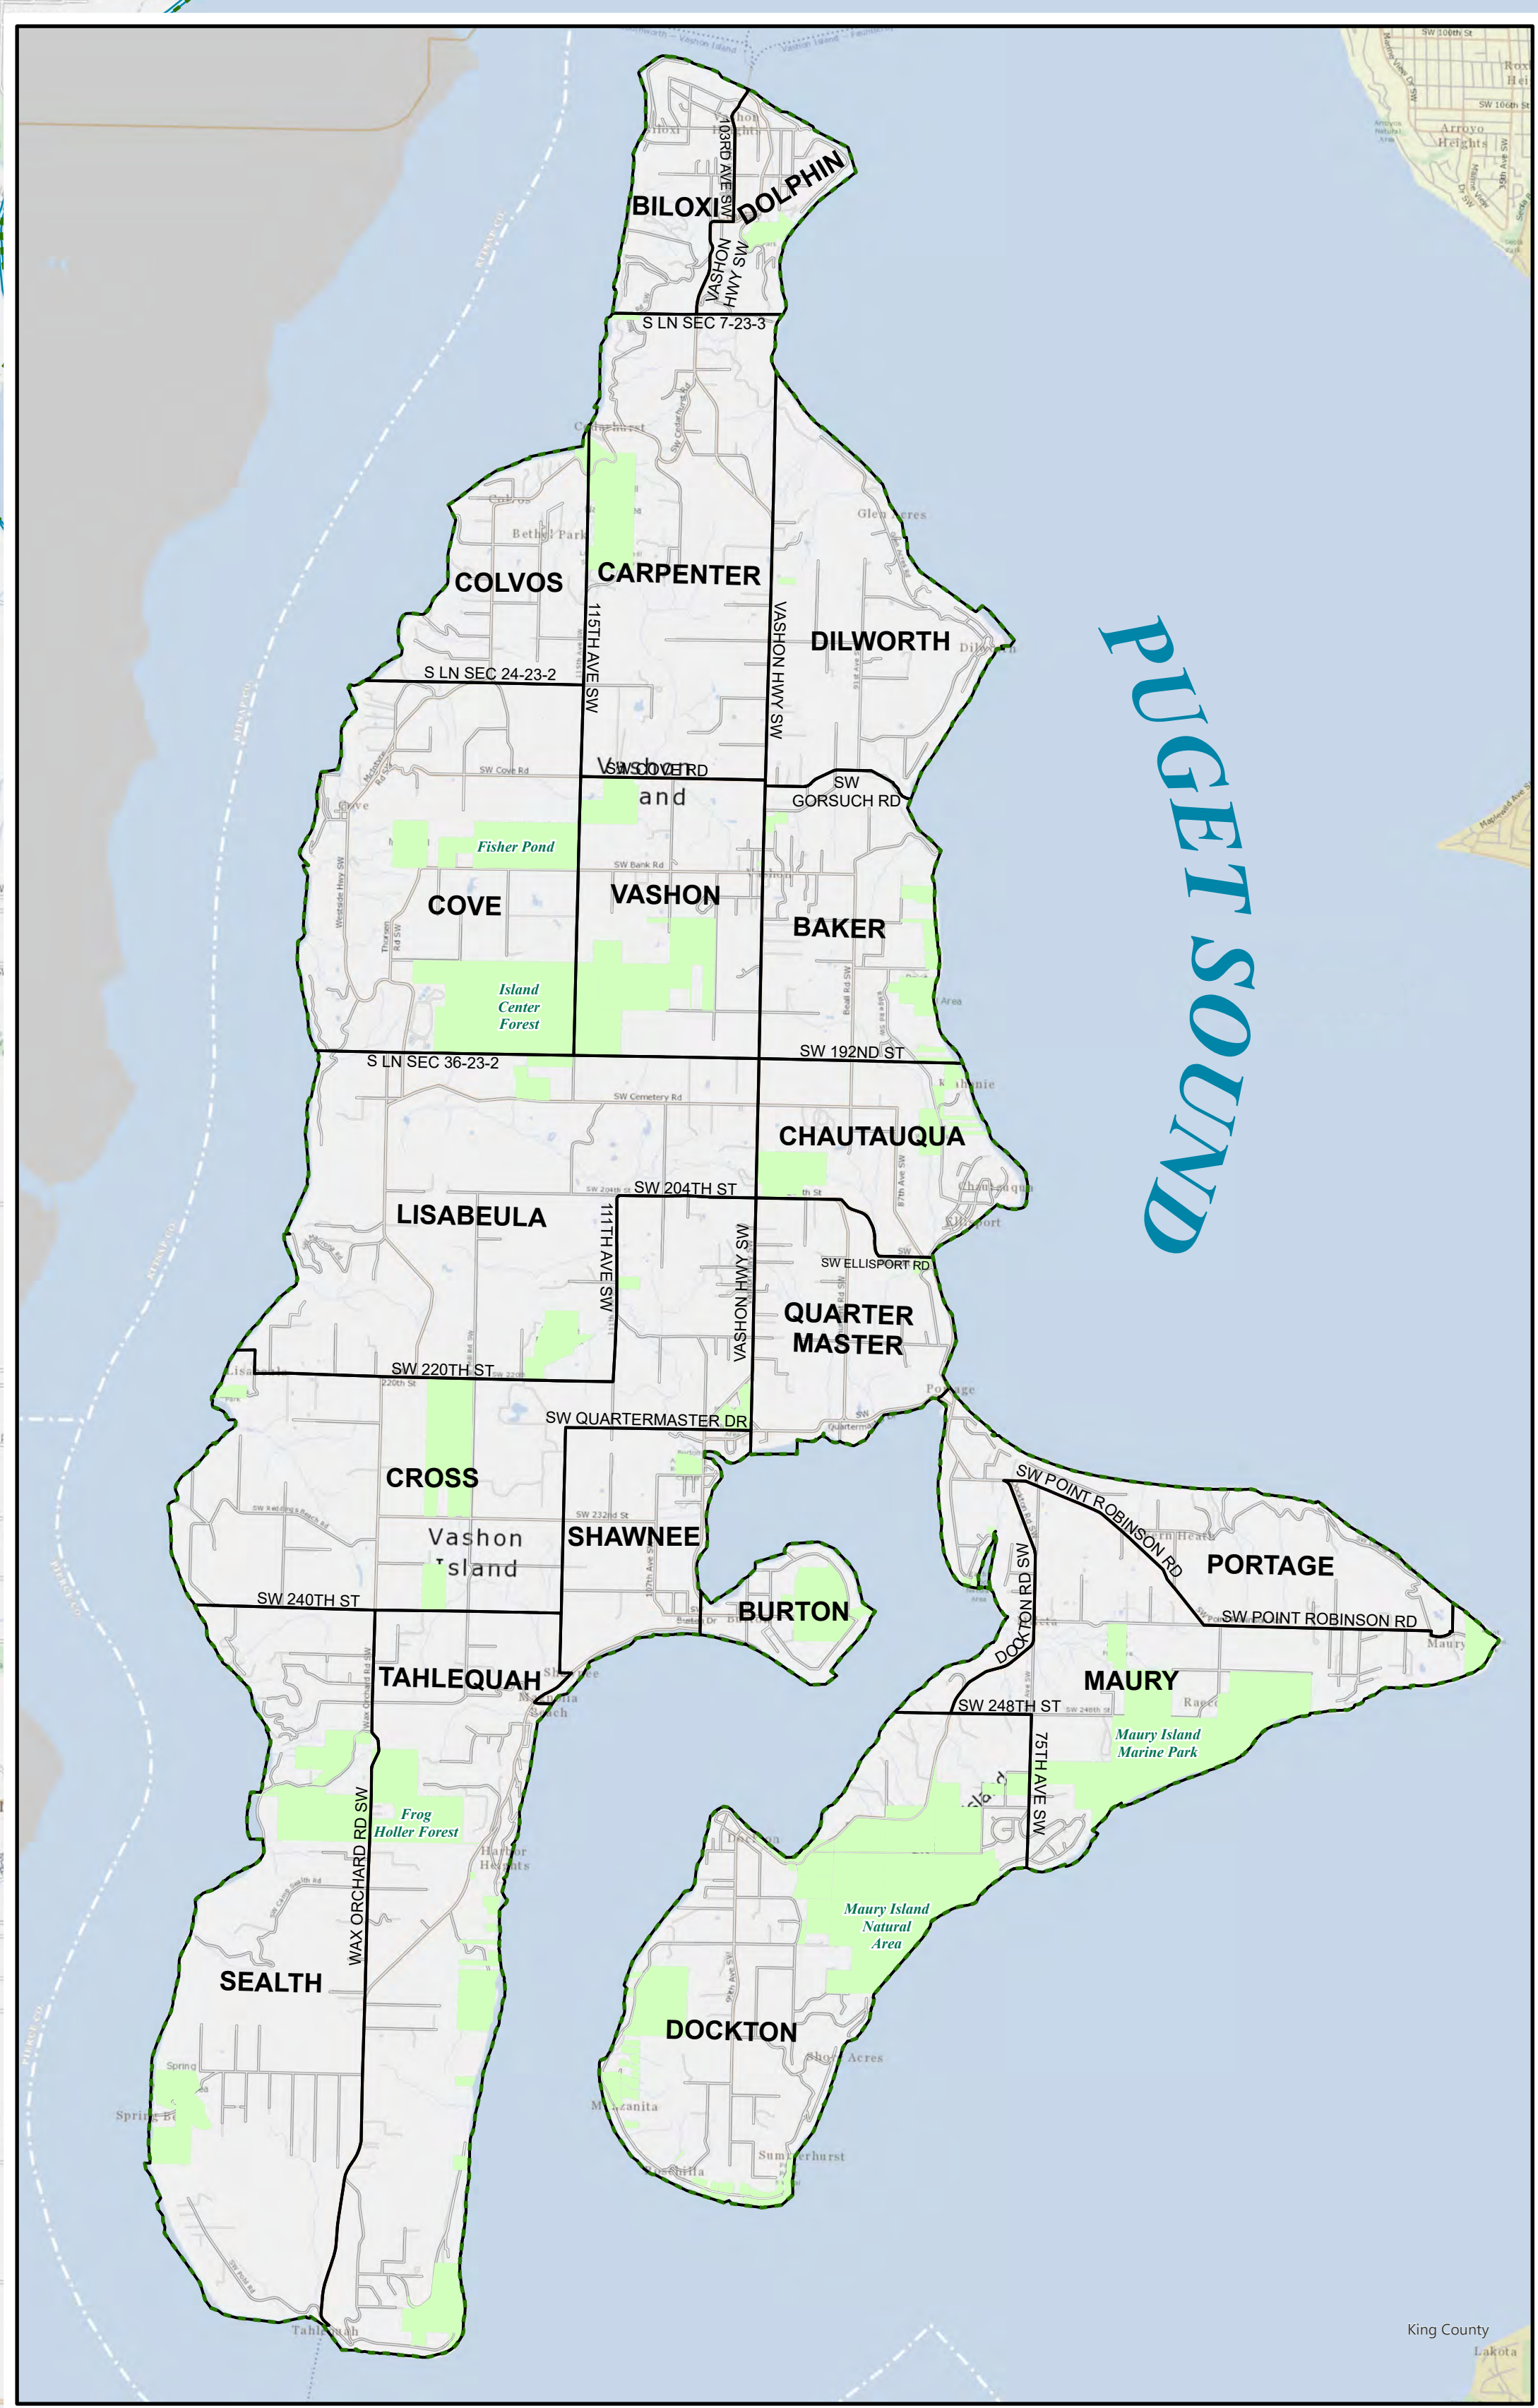

1. **Legend**
2. 2025 Precincts
   - **Cities**
     - Burien
     - Seattle
     - Tukwila
     - Unincorporated King County
   - Legislative District Boundaries
   - Congressional District Boundaries
   - Streets
   - Water
   - Parks

Produced by:
GIS Section
Department of Elections
February 2025