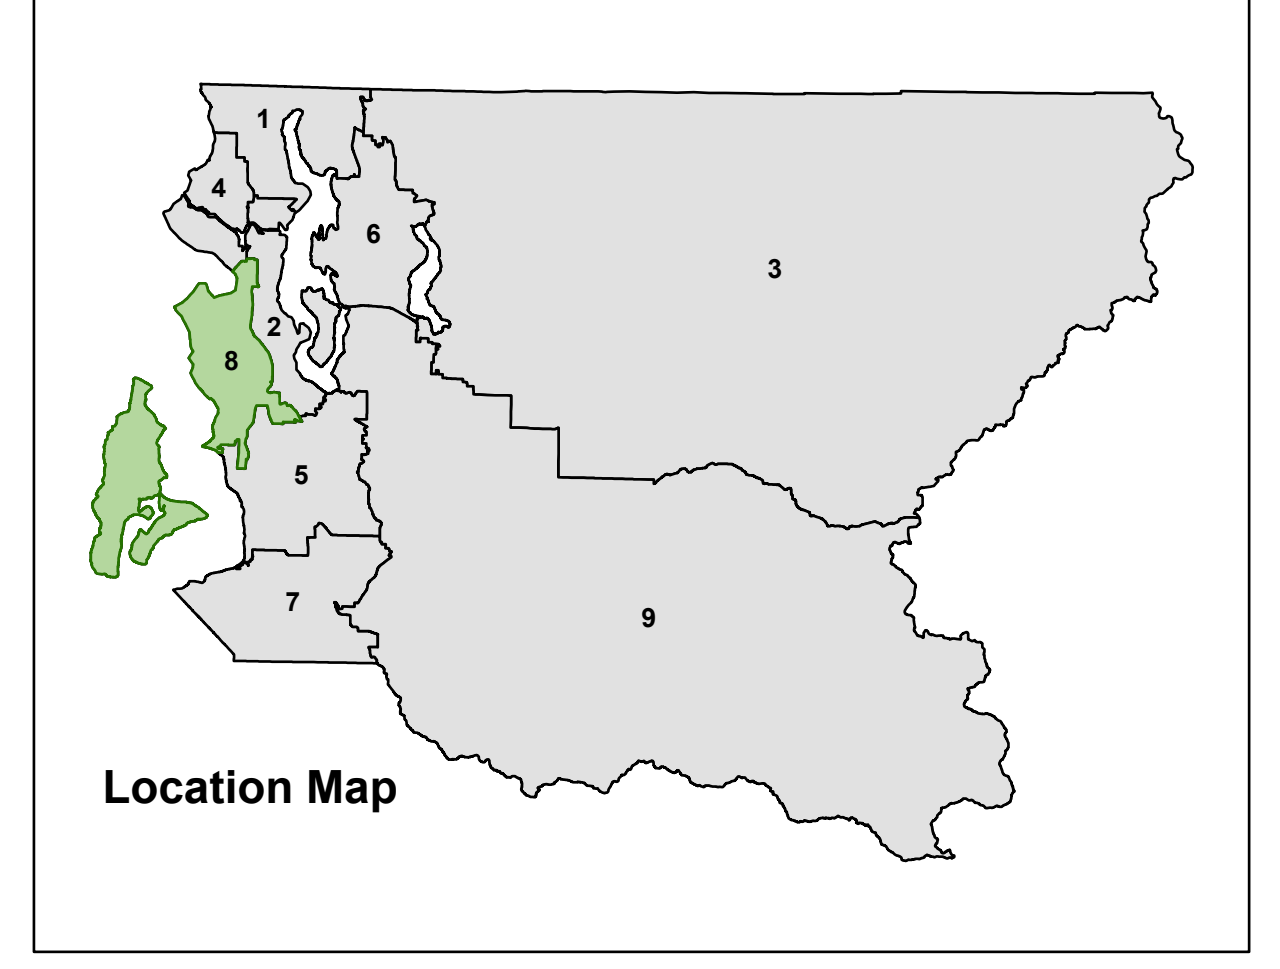

1. **Legend**
2. 2025 Precincts
   - **Cities**
     - Burien
     - Seattle
     - Tukwila
     - Unincorporated King County
   - Legislative District Boundaries
   - Congressional District Boundaries
   - Streets
   - Water
   - Parks

Produced by:
GIS Section
Department of Elections
February 2025