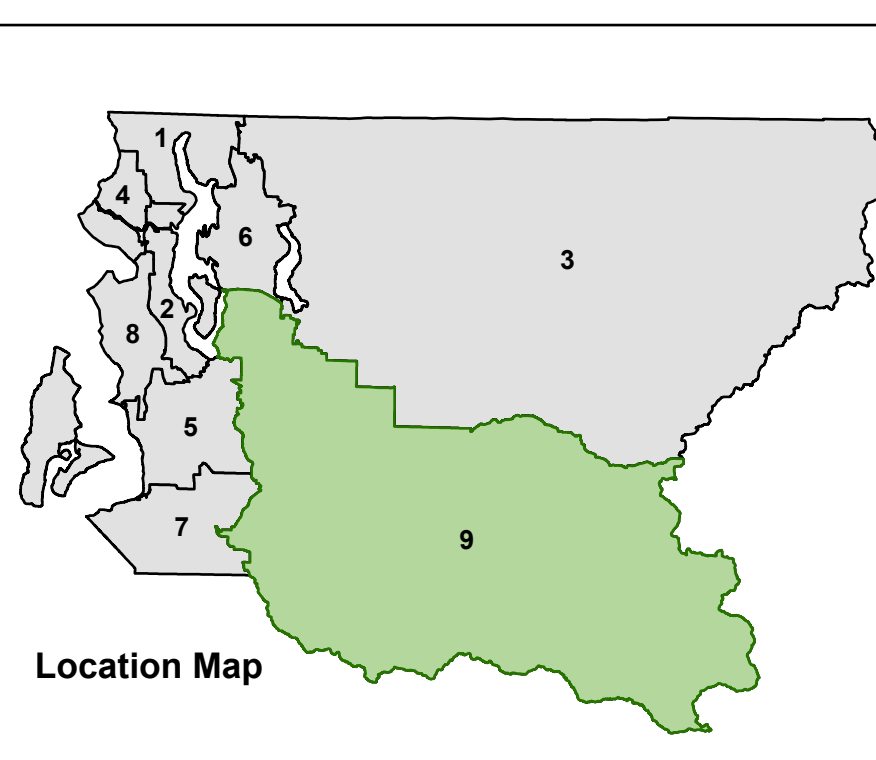

King County Council District 9

Seattle

Legend

- 2025 Precincts
- Cities
 - Bellevue
 - Black Diamond
 - Covington
 - Enumclaw
 - Kent
 - Maple Valley
 - Newcastle
 - Renton
 - Unincorporated King County
- Legislative District Boundaries
- Congressional District Boundaries
- Streets
- Water
- Parks

King County
Produced by:
GIS Section
Department of Elections
February 2025

SCALE FOR BELLEVUE - NEWCASTLE - RENTON DETAIL

SCALE FOR EASTERN PORTION OF KING COUNTY COUNCIL DISTRICT 9 DETAIL

SEE INSET ABOVE

SCALE FOR COVINGTON - MAPLE VALLEY DETAIL