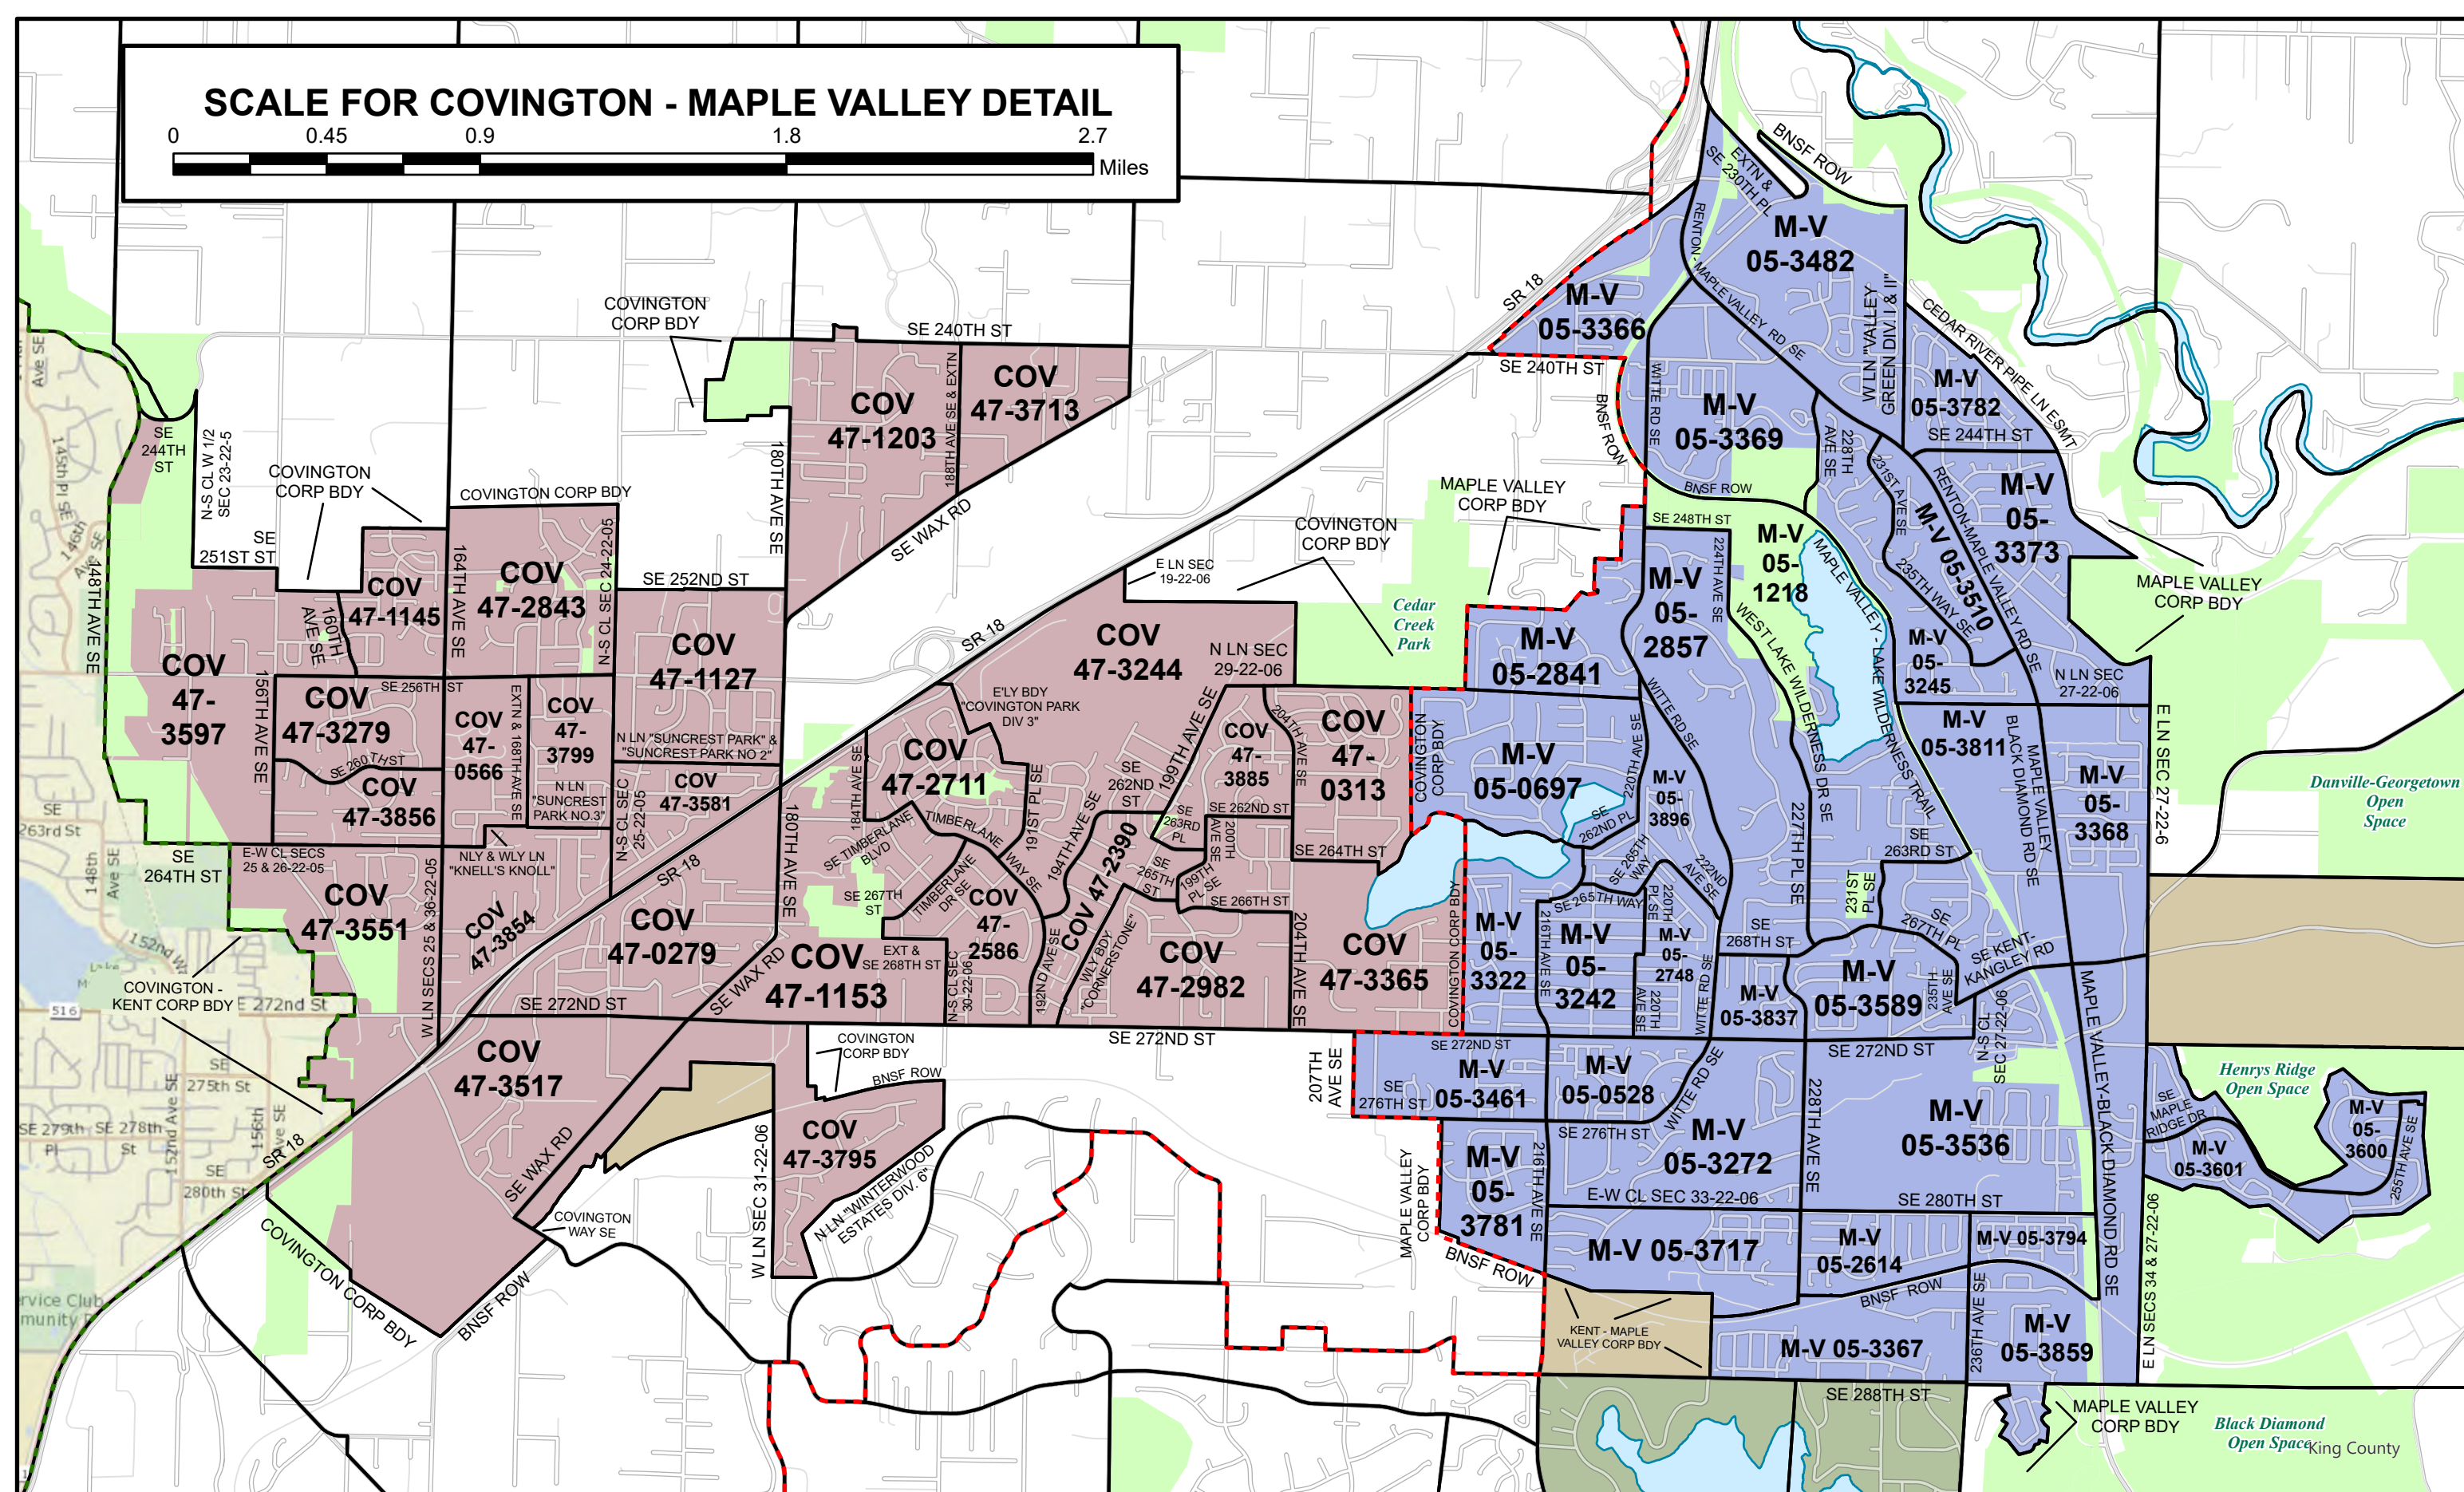

King County
Produced by:
GIS Section
Department of Elections
February 2025

SCALE FOR BELLEVUE - NEWCASTLE - RENTON DETAIL

SCALE FOR EASTERN PORTION OF KING COUNTY COUNCIL DISTRICT 9 DETAIL

SEE INSET ABOVE

SCALE FOR COVINGTON - MAPLE VALLEY DETAIL