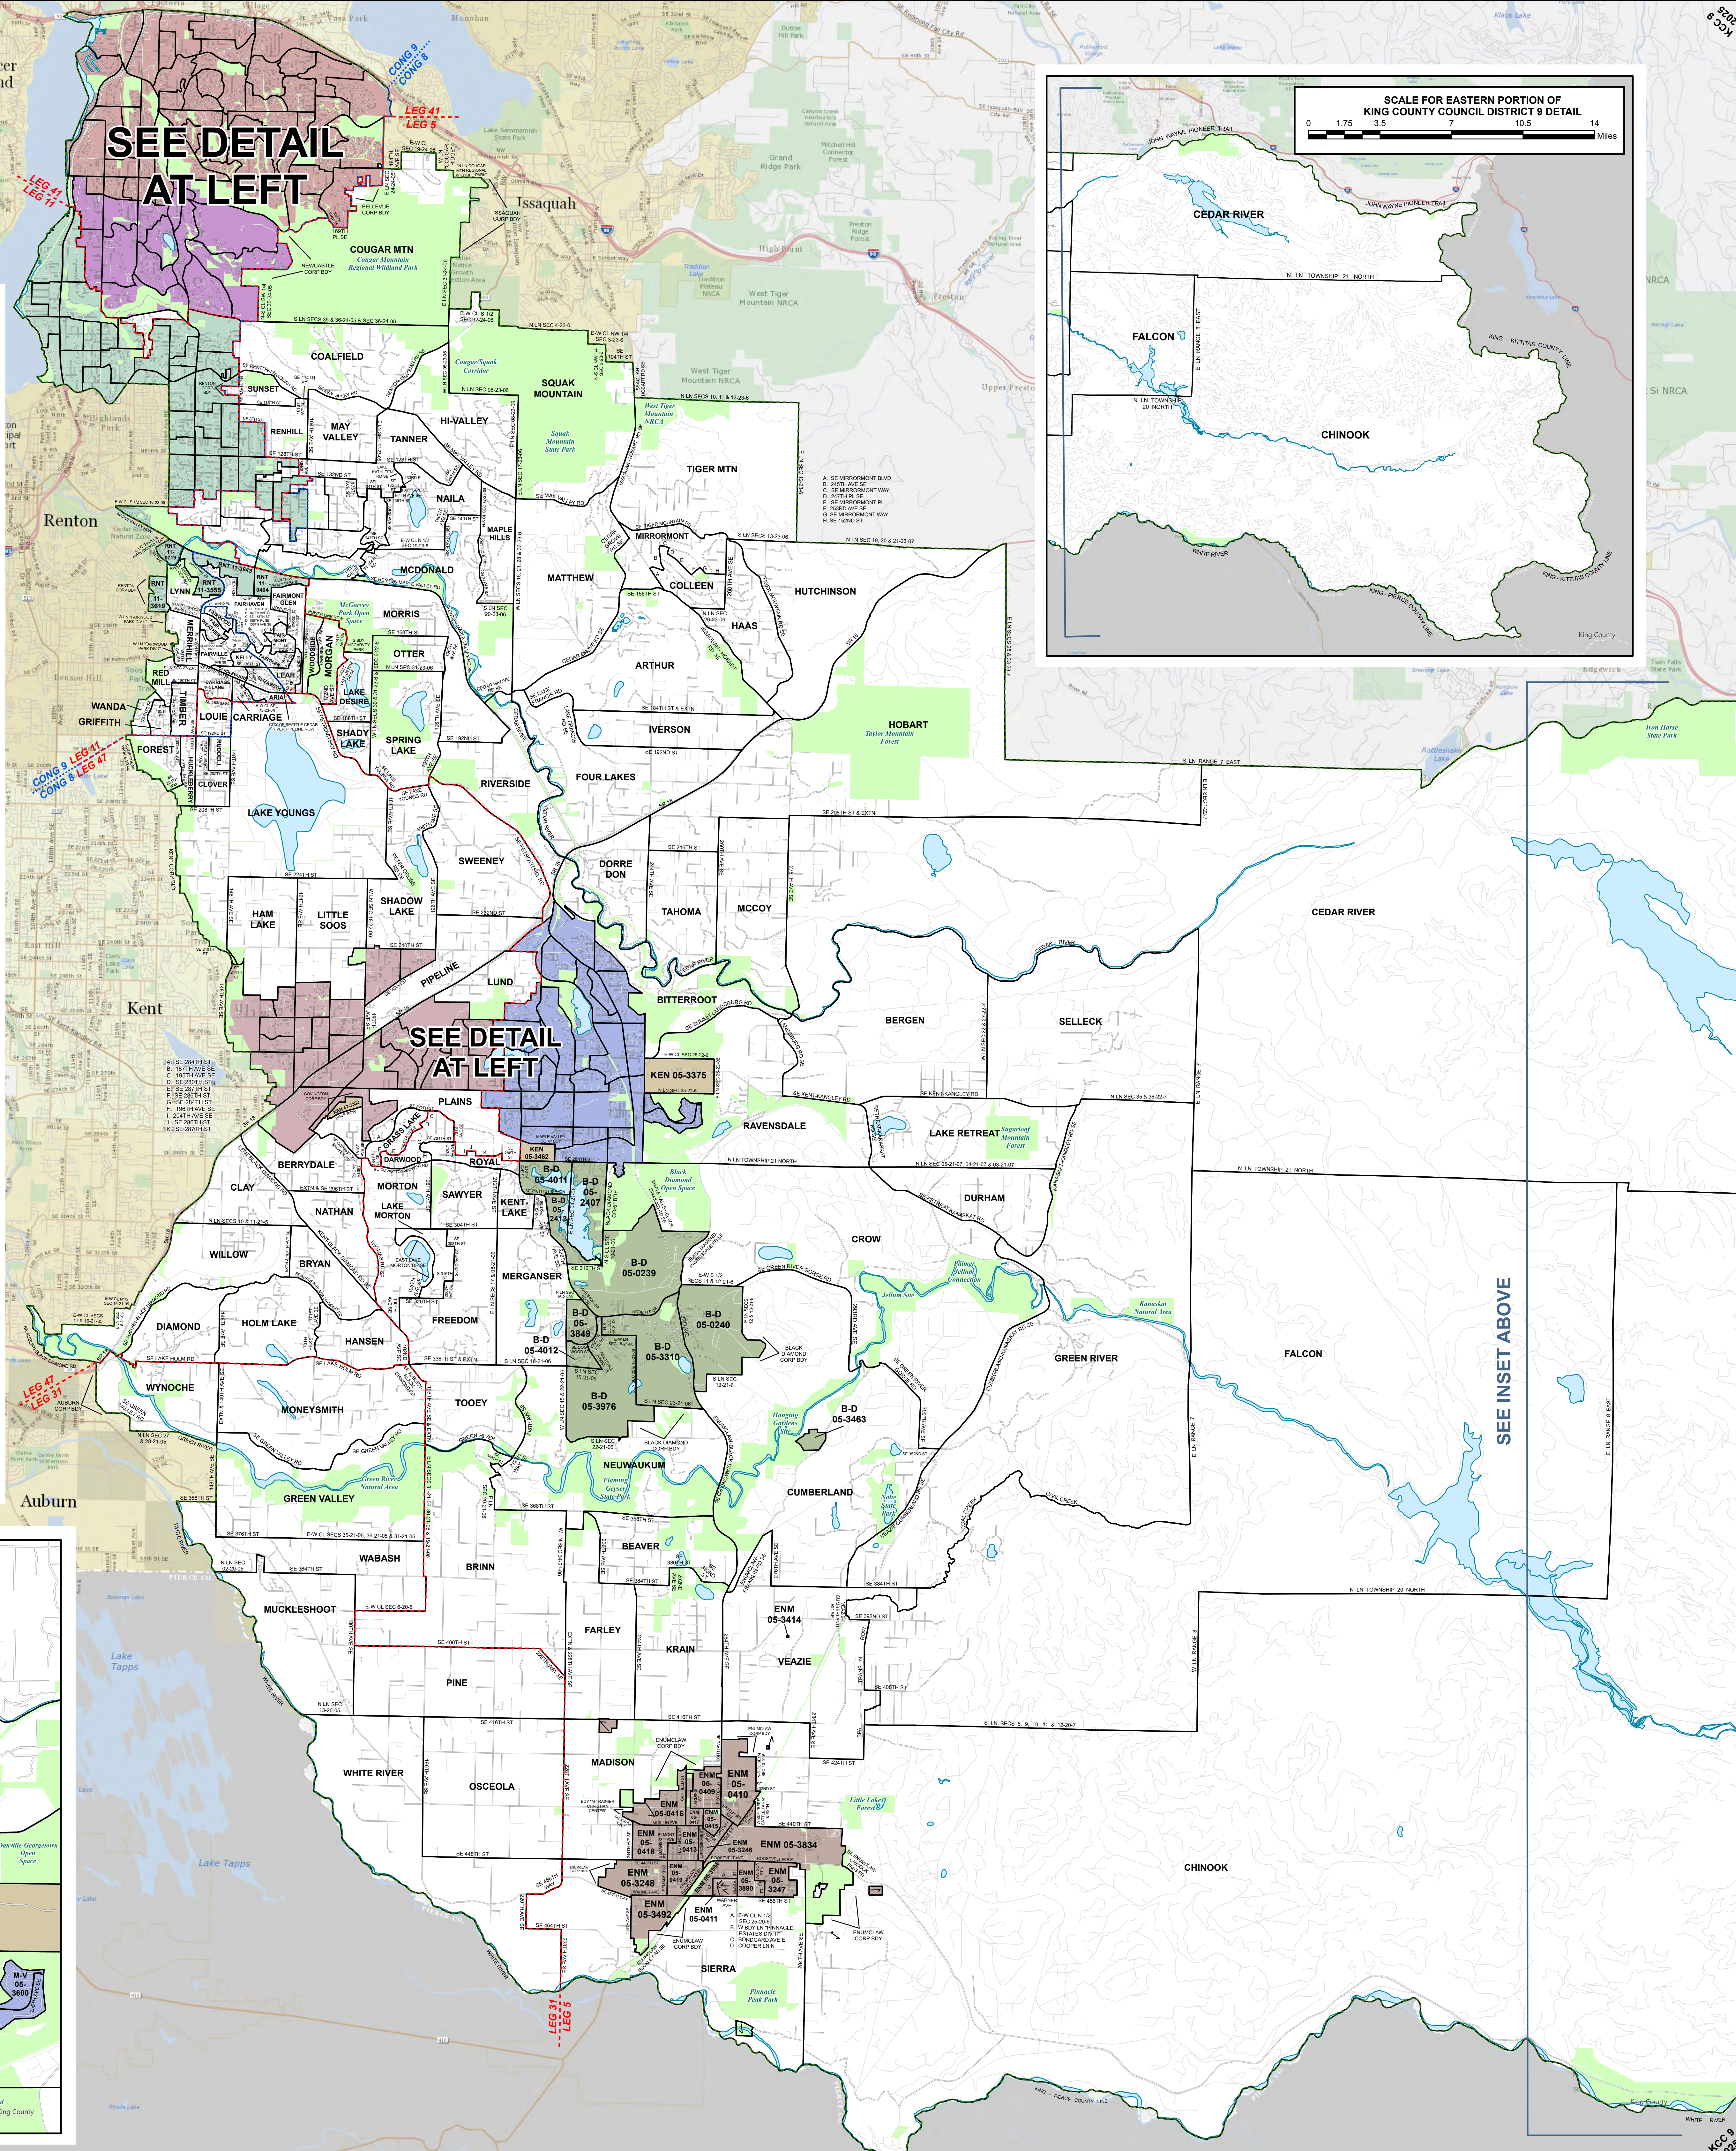

King County Council District 9

Seattle

Legend

- 2025 Precincts
- Cities
 - Bellevue
 - Black Diamond
 - Covington
 - Enumclaw
 - Kent
 - Maple Valley
 - Newcastle
 - Renton
 - Unincorporated King County
- Legislative District Boundaries
- Congressional District Boundaries
- Streets
- Water
- Parks

King County
Produced by:
GIS Section
Department of Elections
February 2025

SCALE FOR BELLEVUE - NEWCASTLE - RENTON DETAIL

SCALE FOR EASTERN PORTION OF KING COUNTY COUNCIL DISTRICT 9 DETAIL

SEE INSET ABOVE

SCALE FOR COVINGTON - MAPLE VALLEY DETAIL