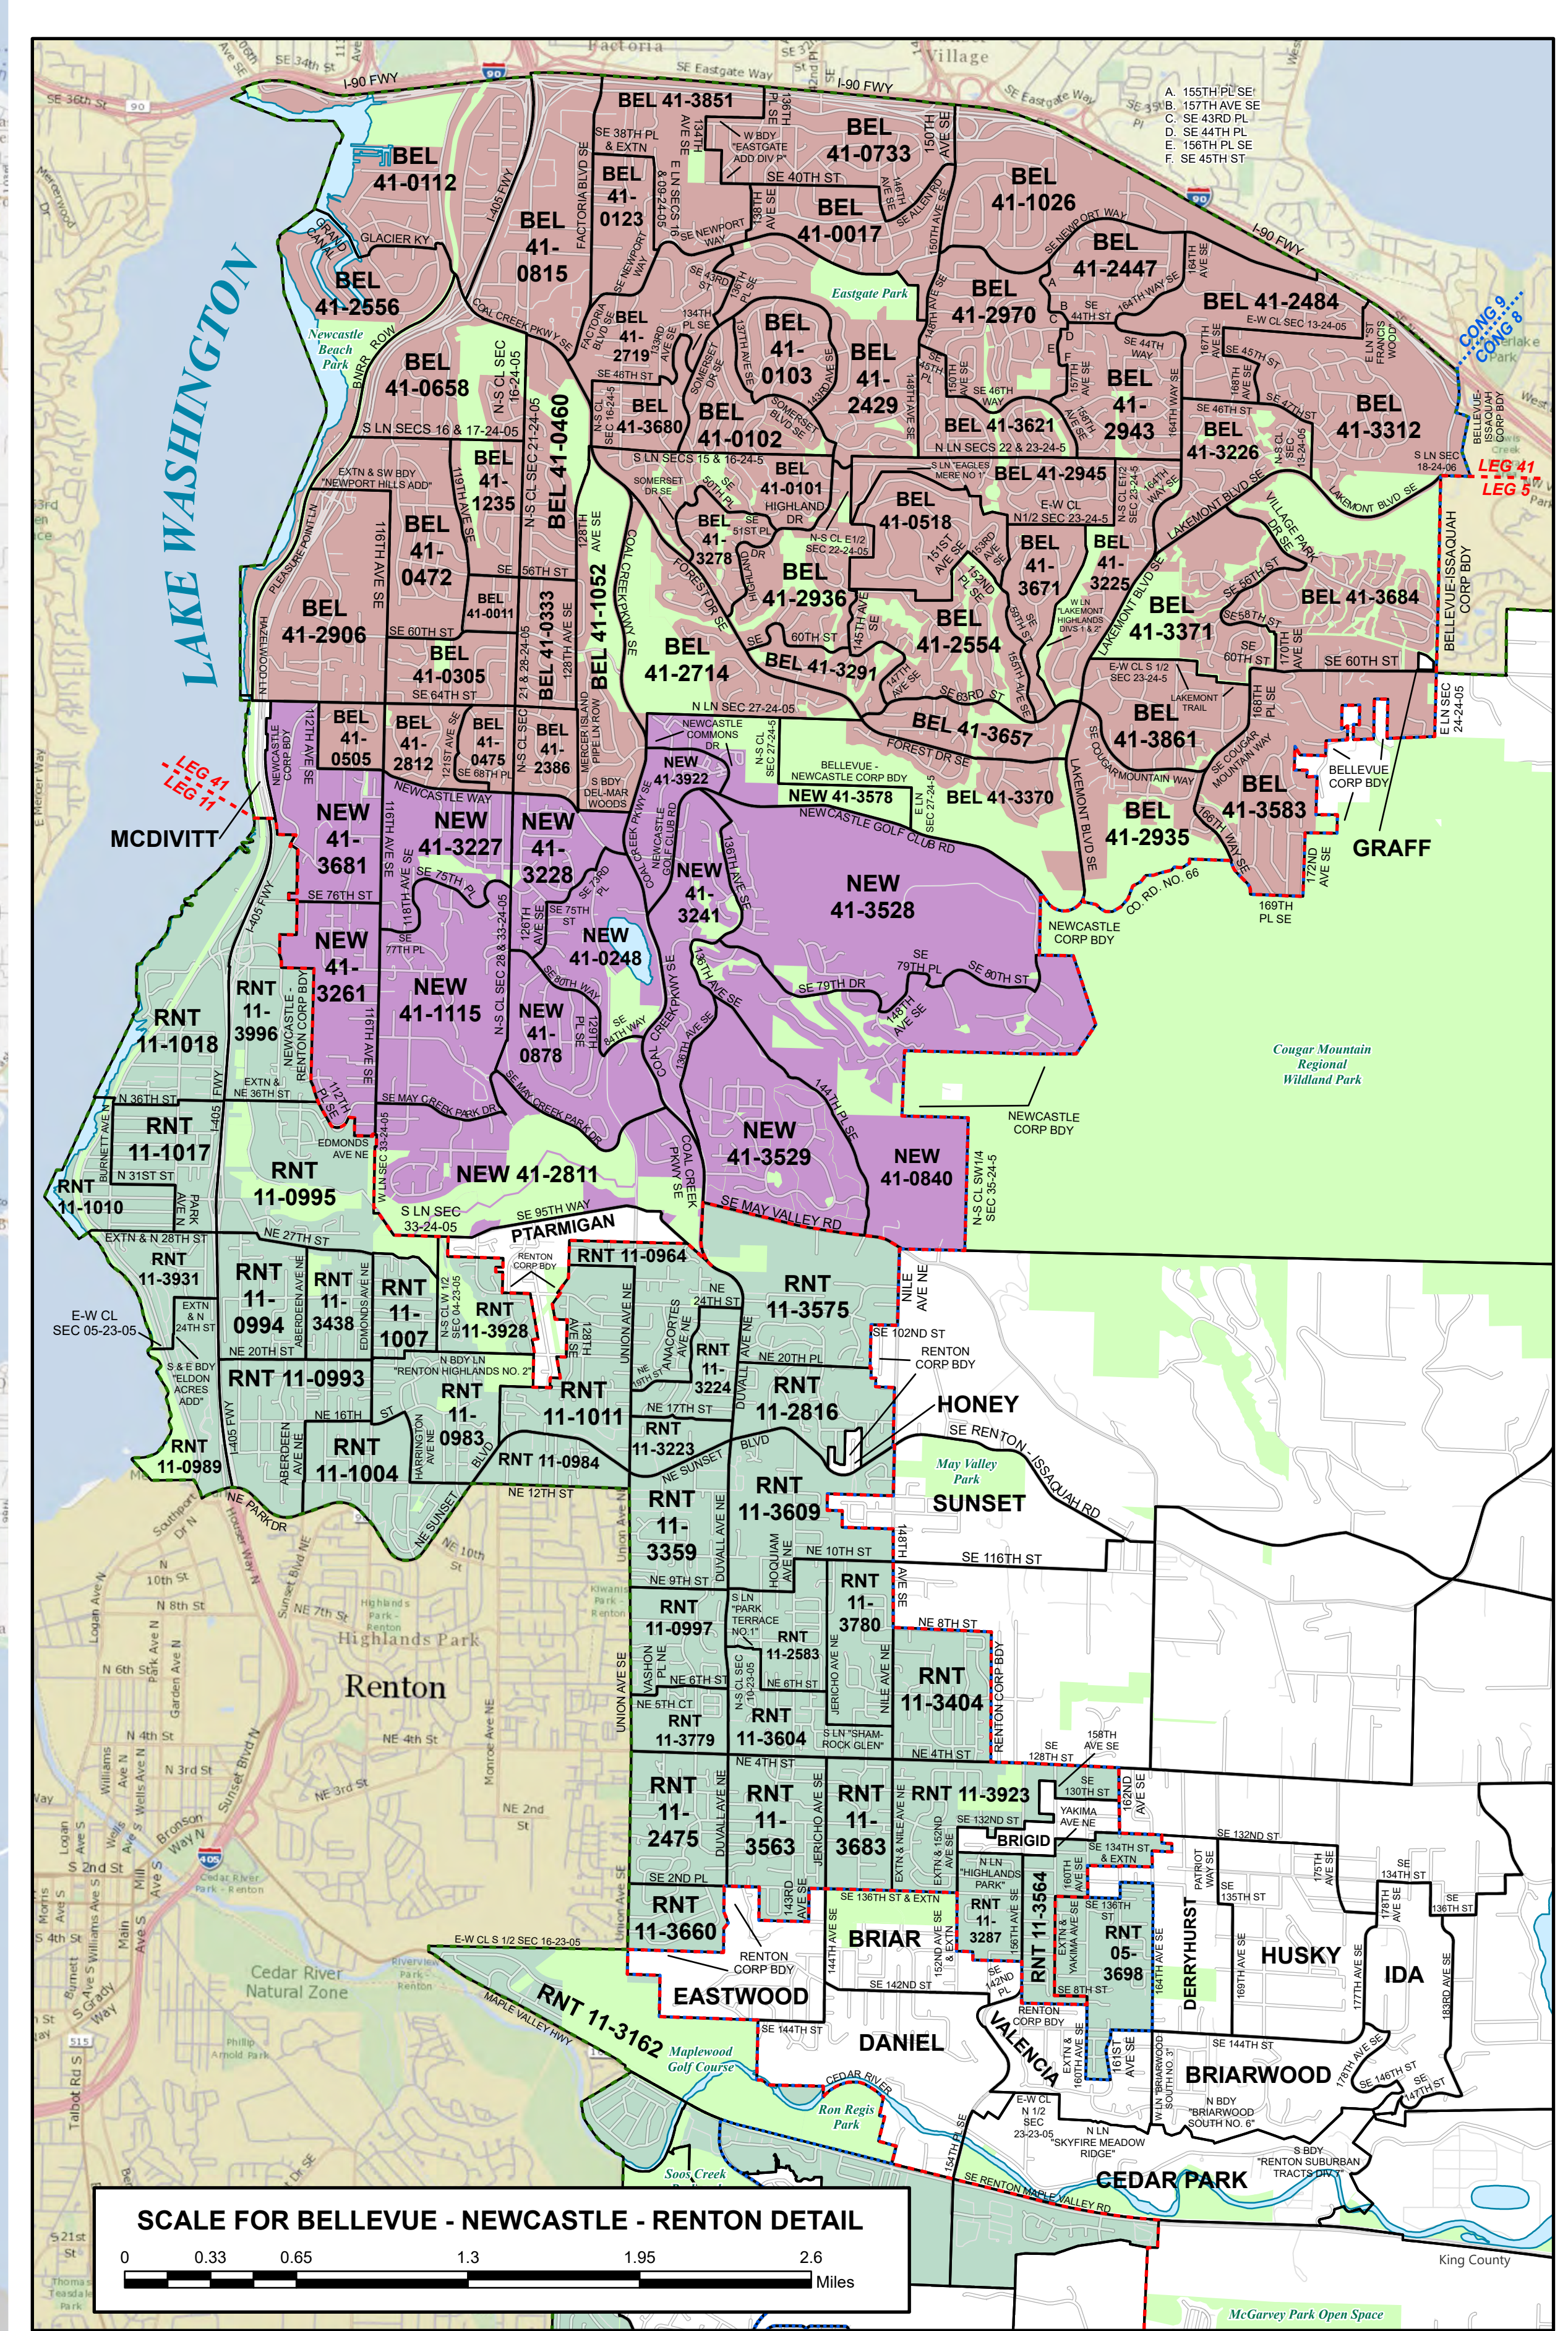

King County Council District 9

Seattle

Legend

- 2025 Precincts
- Cities
 - Bellevue
 - Black Diamond
 - Covington
 - Enumclaw
 - Kent
 - Maple Valley
 - Newcastle
 - Renton
 - Unincorporated King County
- Legislative District Boundaries
- Congressional District Boundaries
- Streets
- Water
- Parks

King County
Produced by:
GIS Section
Department of Elections
February 2025

SCALE FOR BELLEVUE - NEWCASTLE - RENTON DETAIL

SCALE FOR EASTERN PORTION OF KING COUNTY COUNCIL DISTRICT 9 DETAIL

SEE INSET ABOVE

SCALE FOR COVINGTON - MAPLE VALLEY DETAIL