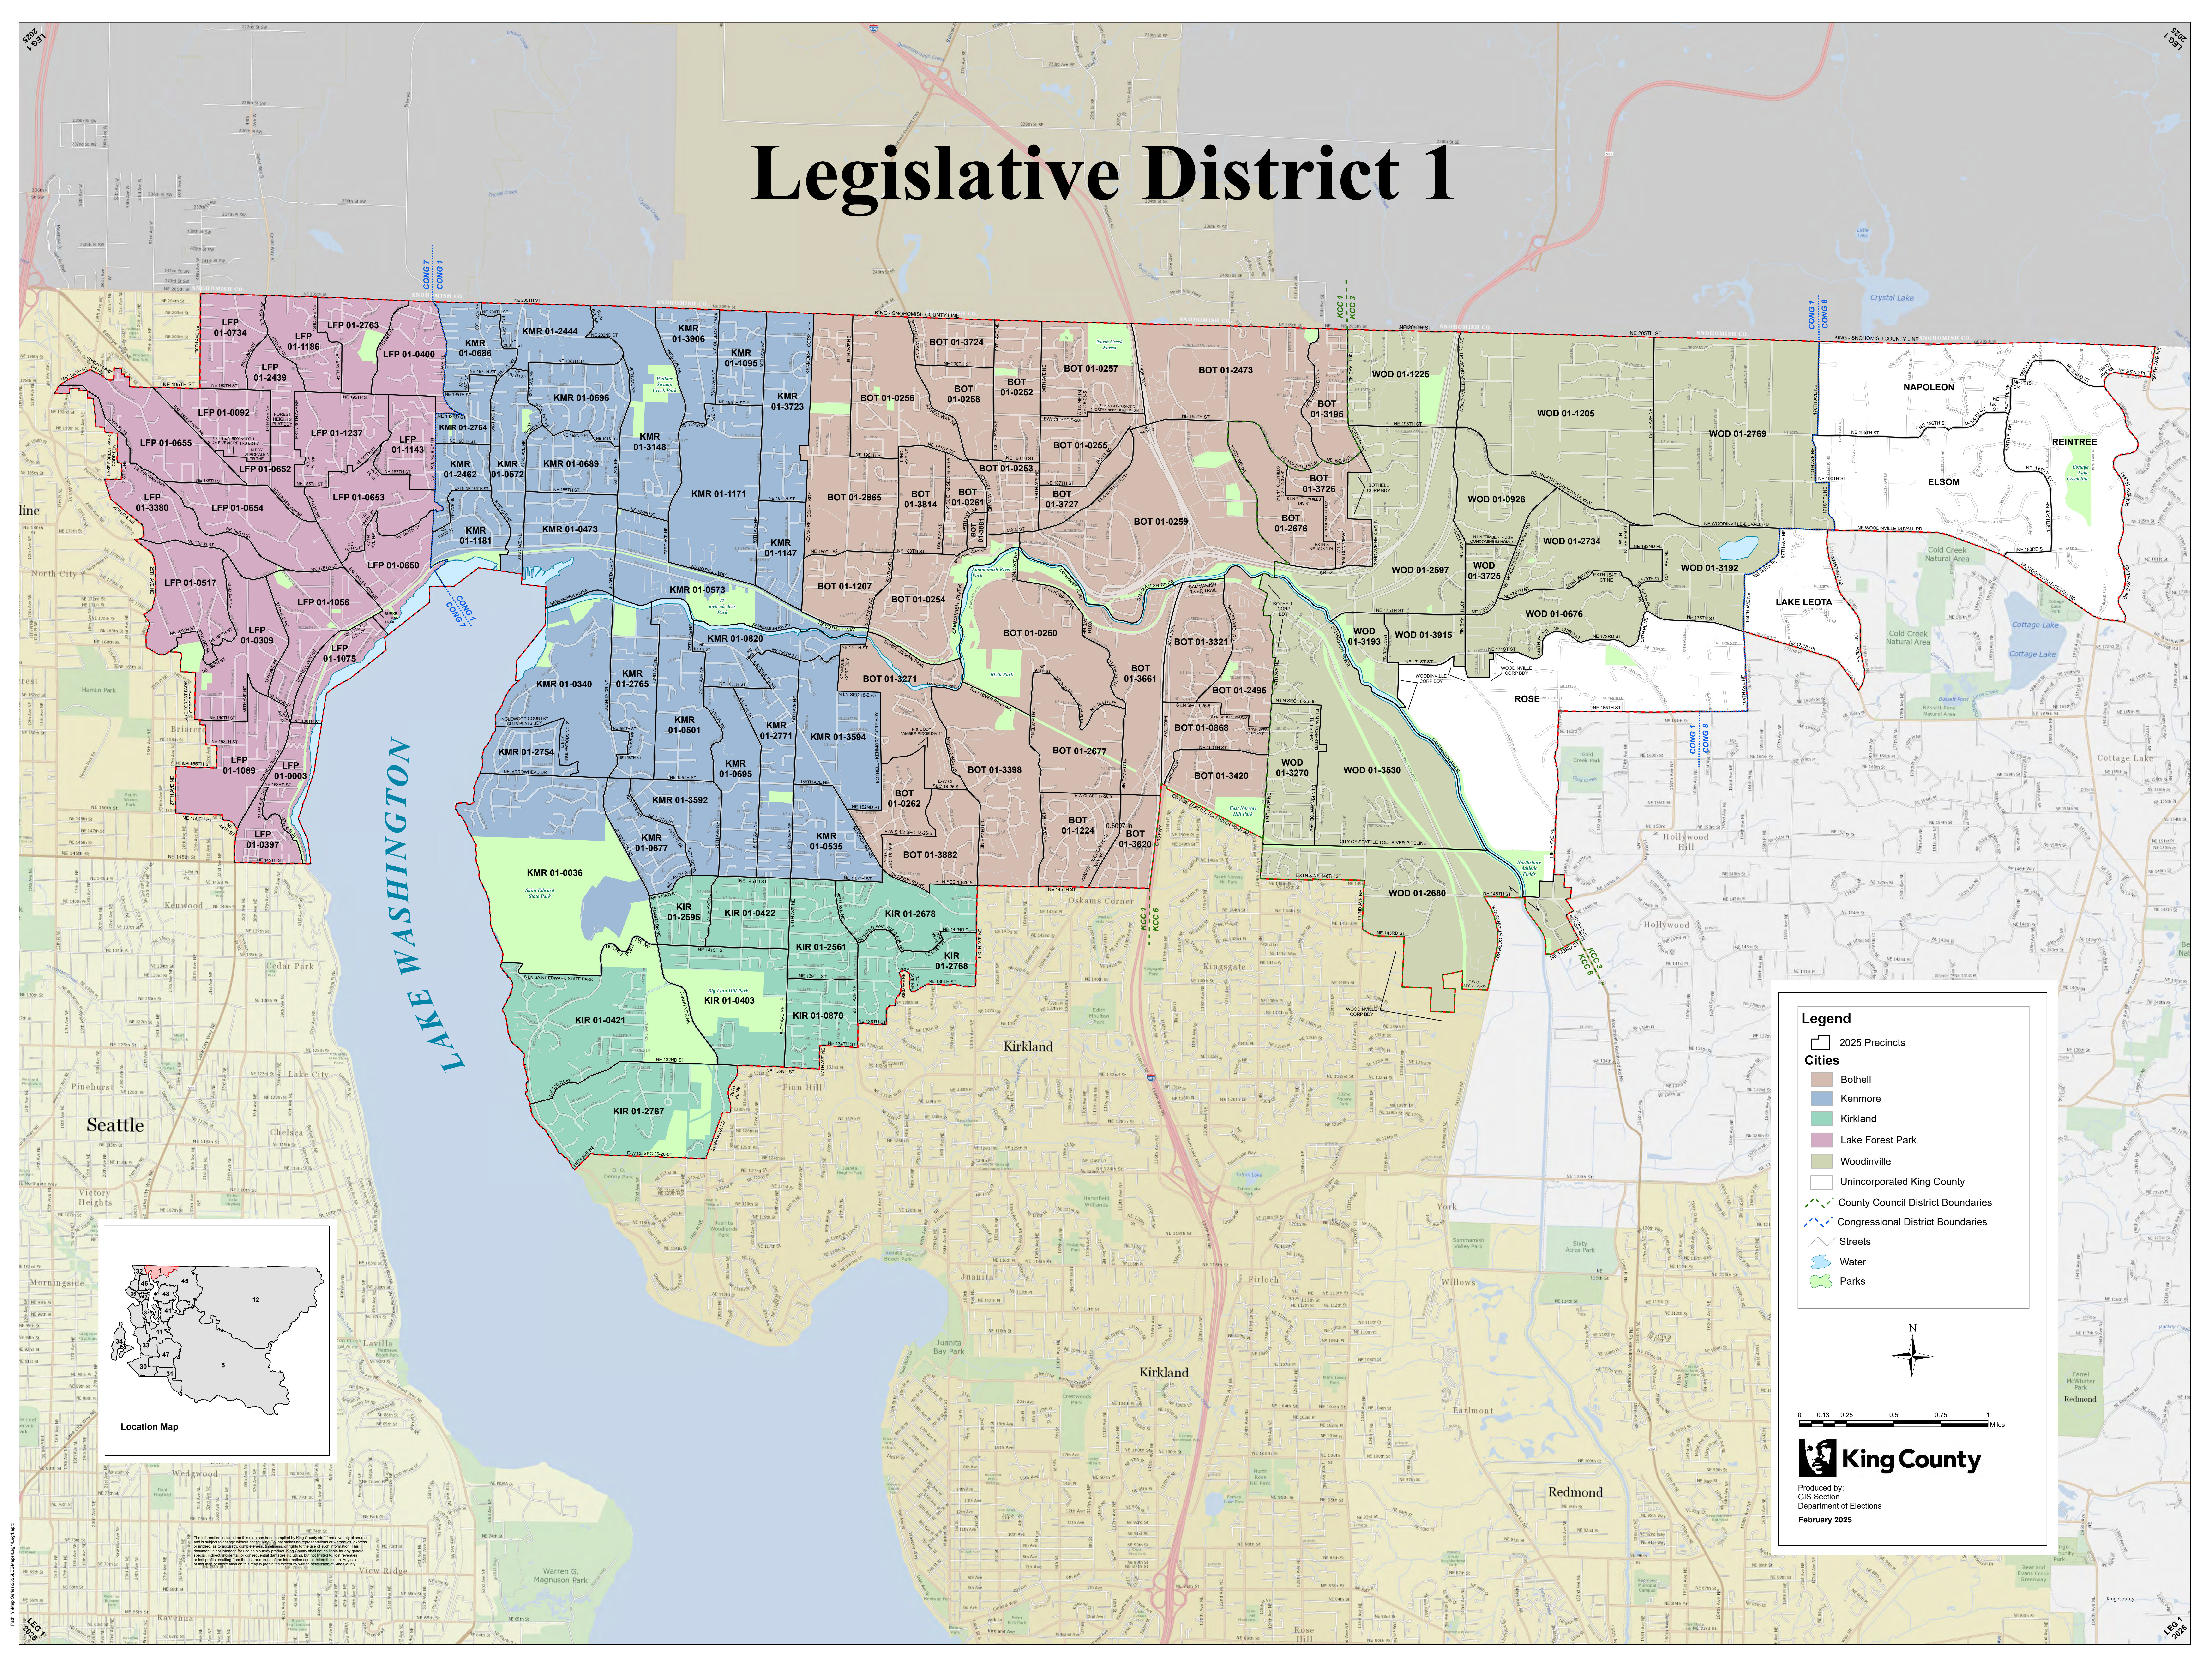

Legislative District 1

Legend

- 2025 Precincts
- Cities
 - Bothell
 - Kenmore
 - Kirkland
 - Lake Forest Park
 - Woodinville
- Unincorporated King County
- County Council District Boundaries
- Congressional District Boundaries
- Streets
- Water
- Parks

King County
Produced by:
GIS Section
Department of Elections
February 2025

Location Map