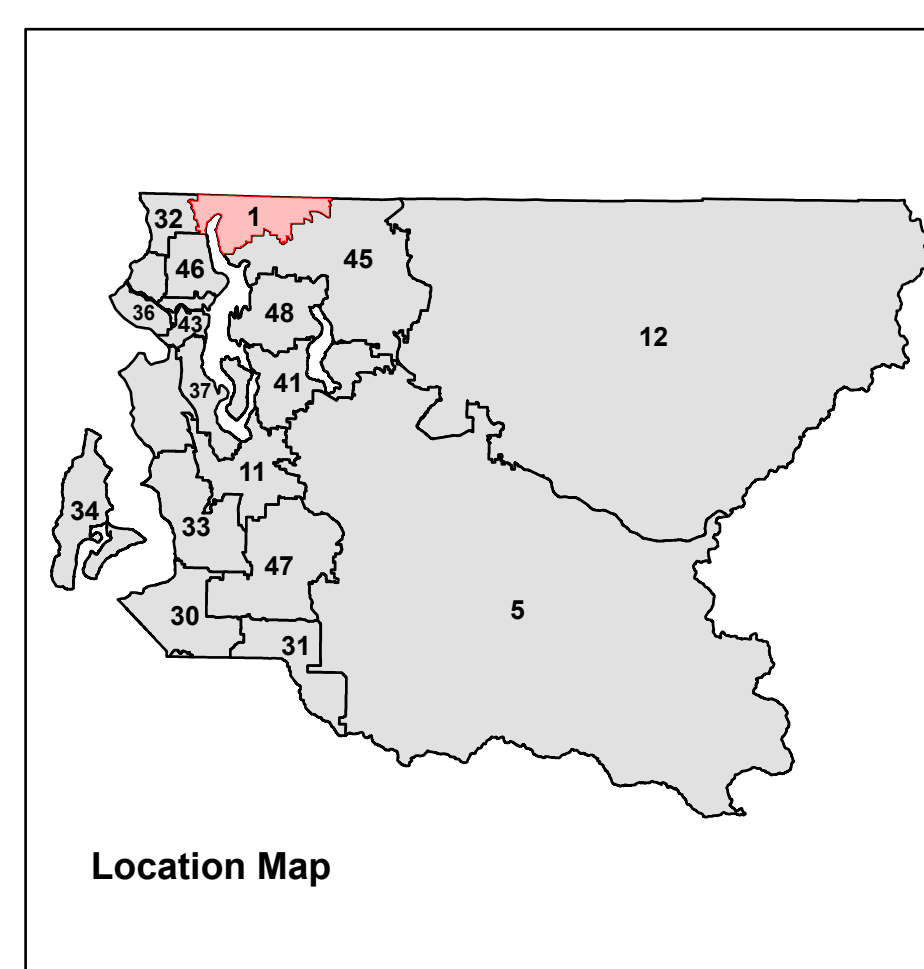

Legislative District 1

Legend

- 2025 Precincts
- Cities
 - Bothell
 - Kenmore
 - Kirkland
 - Lake Forest Park
 - Woodinville
- Unincorporated King County
- County Council District Boundaries
- Congressional District Boundaries
- Streets
- Water
- Parks

King County
Produced by:
GIS Section
Department of Elections
February 2025

Location Map