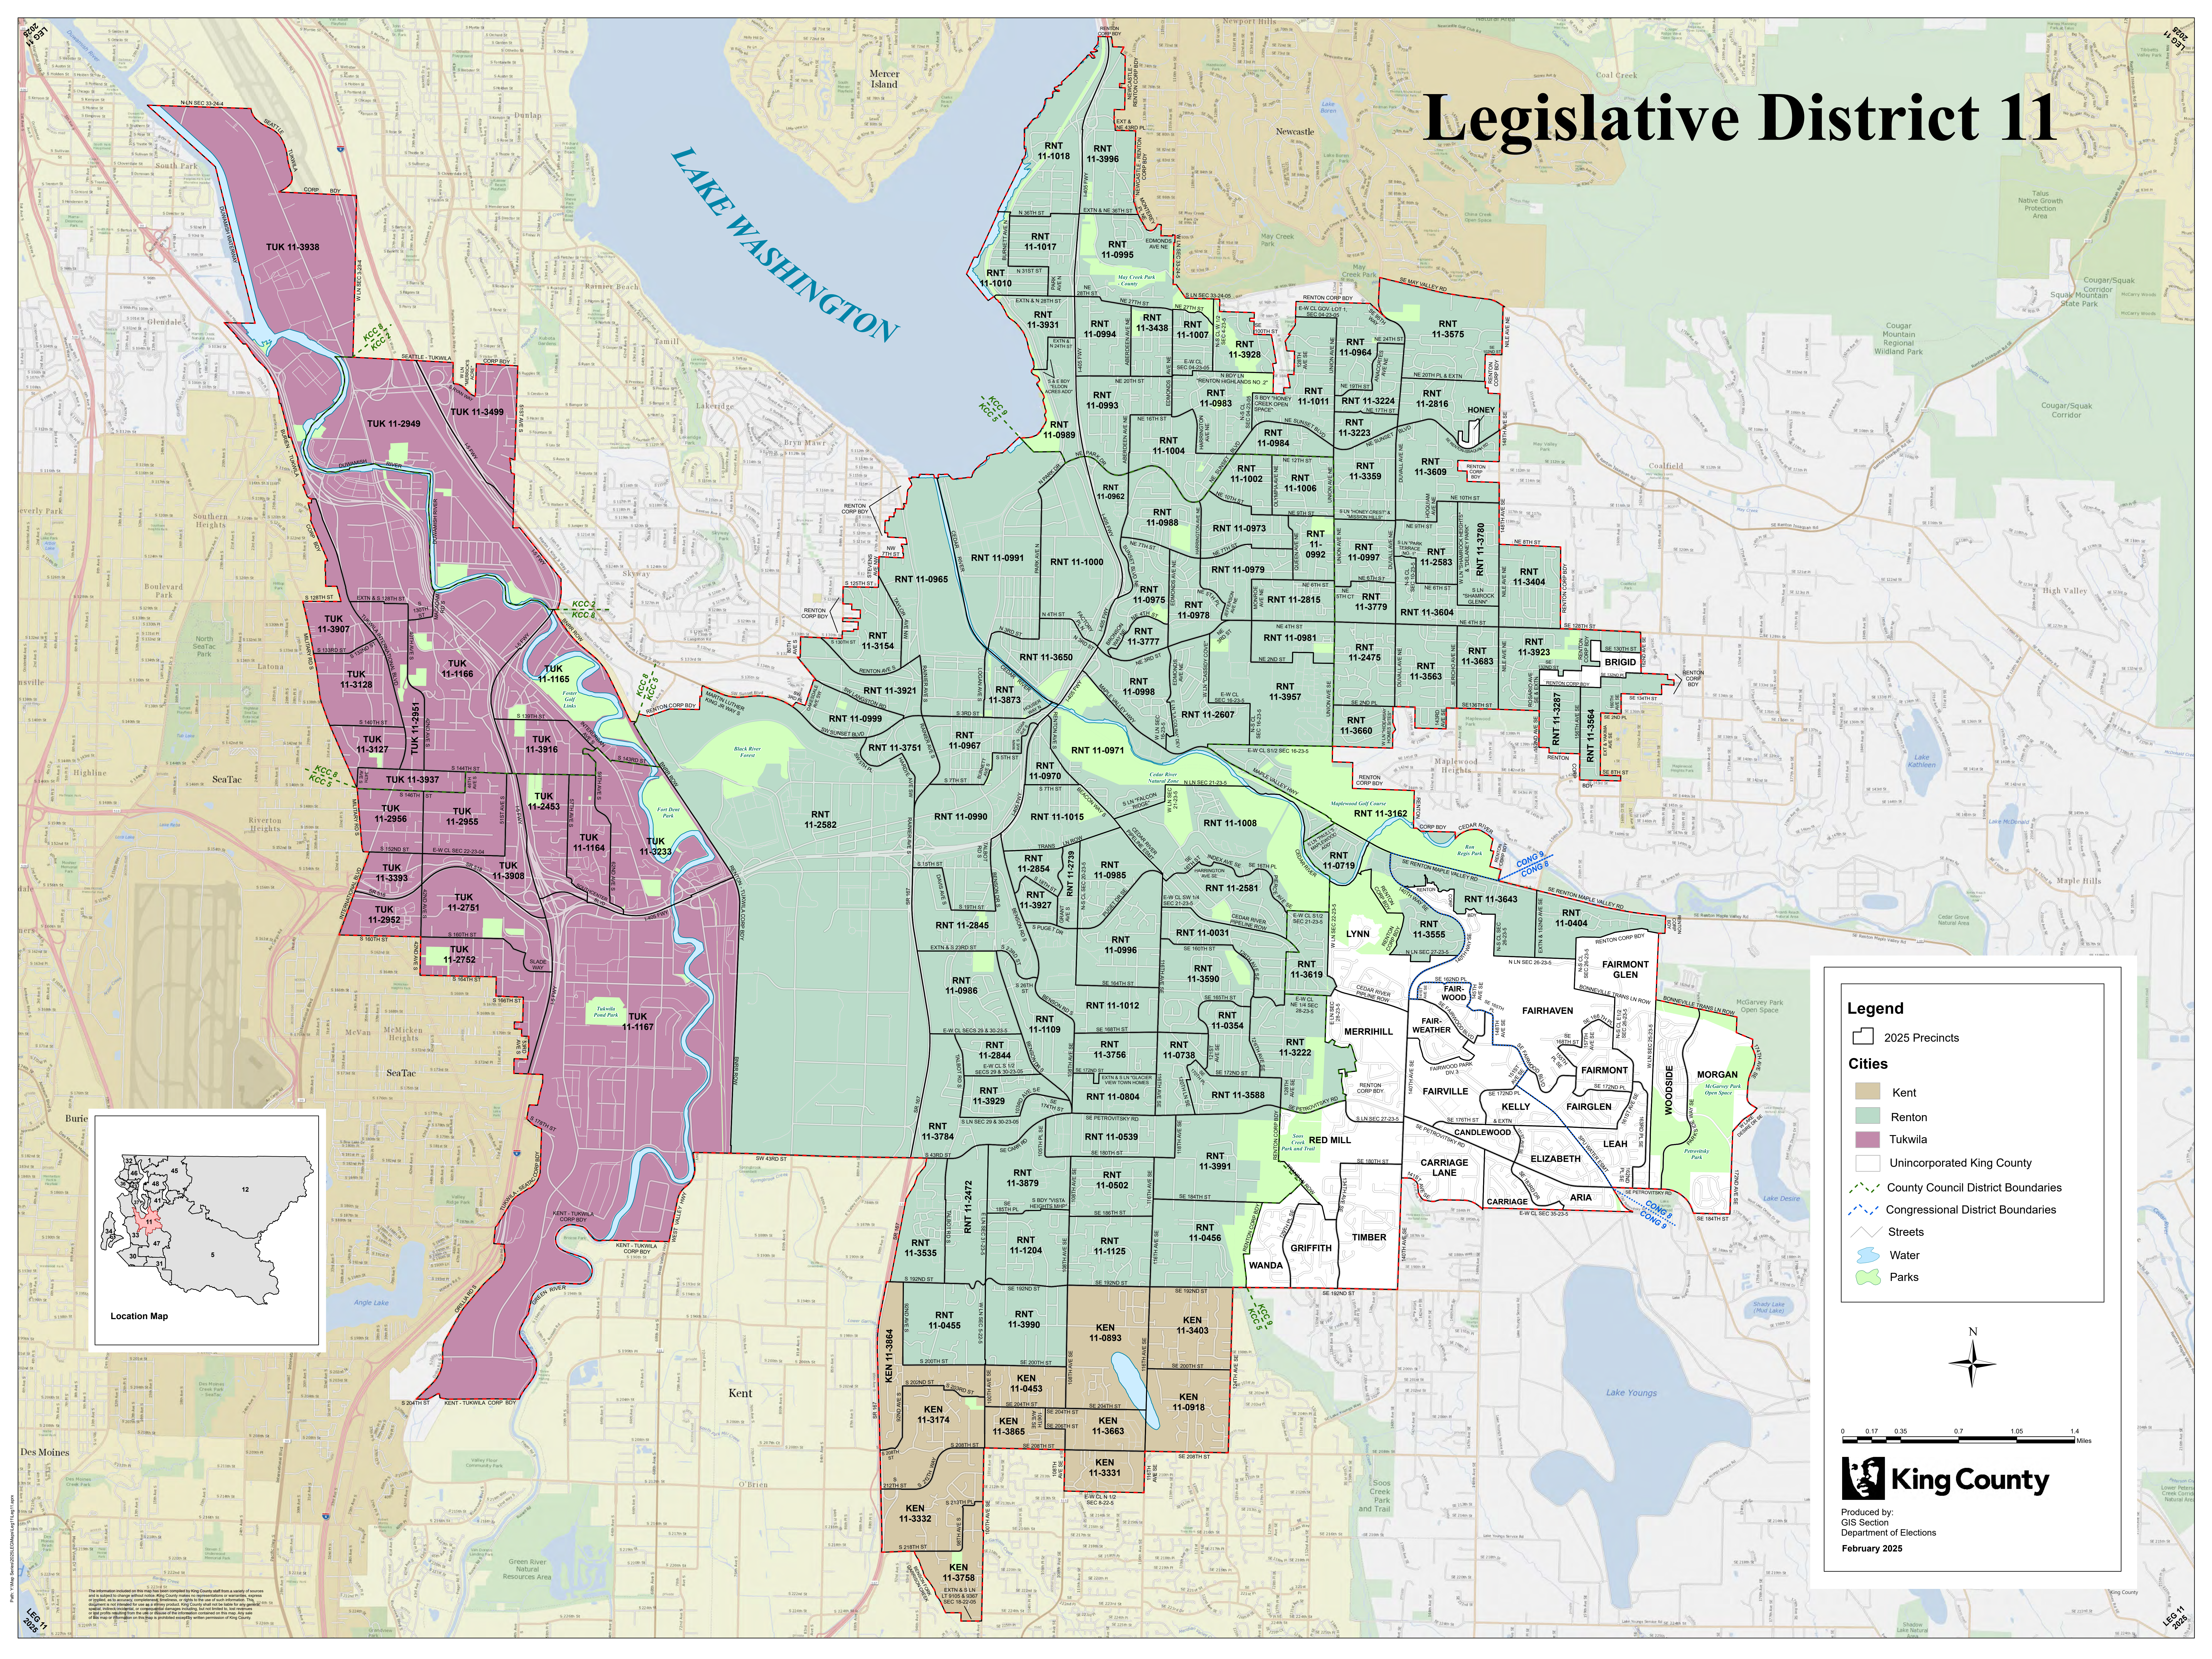

Legislative District 11

Legend

- 2025 Precincts
- Cities
  - Kent
  - Renton
  - Tukwila
  - Unincorporated King County
- County Council District Boundaries
- Congressional District Boundaries
- Streets
- Water
- Parks

King County
Produced by:
GIS Section
Department of Elections
February 2025