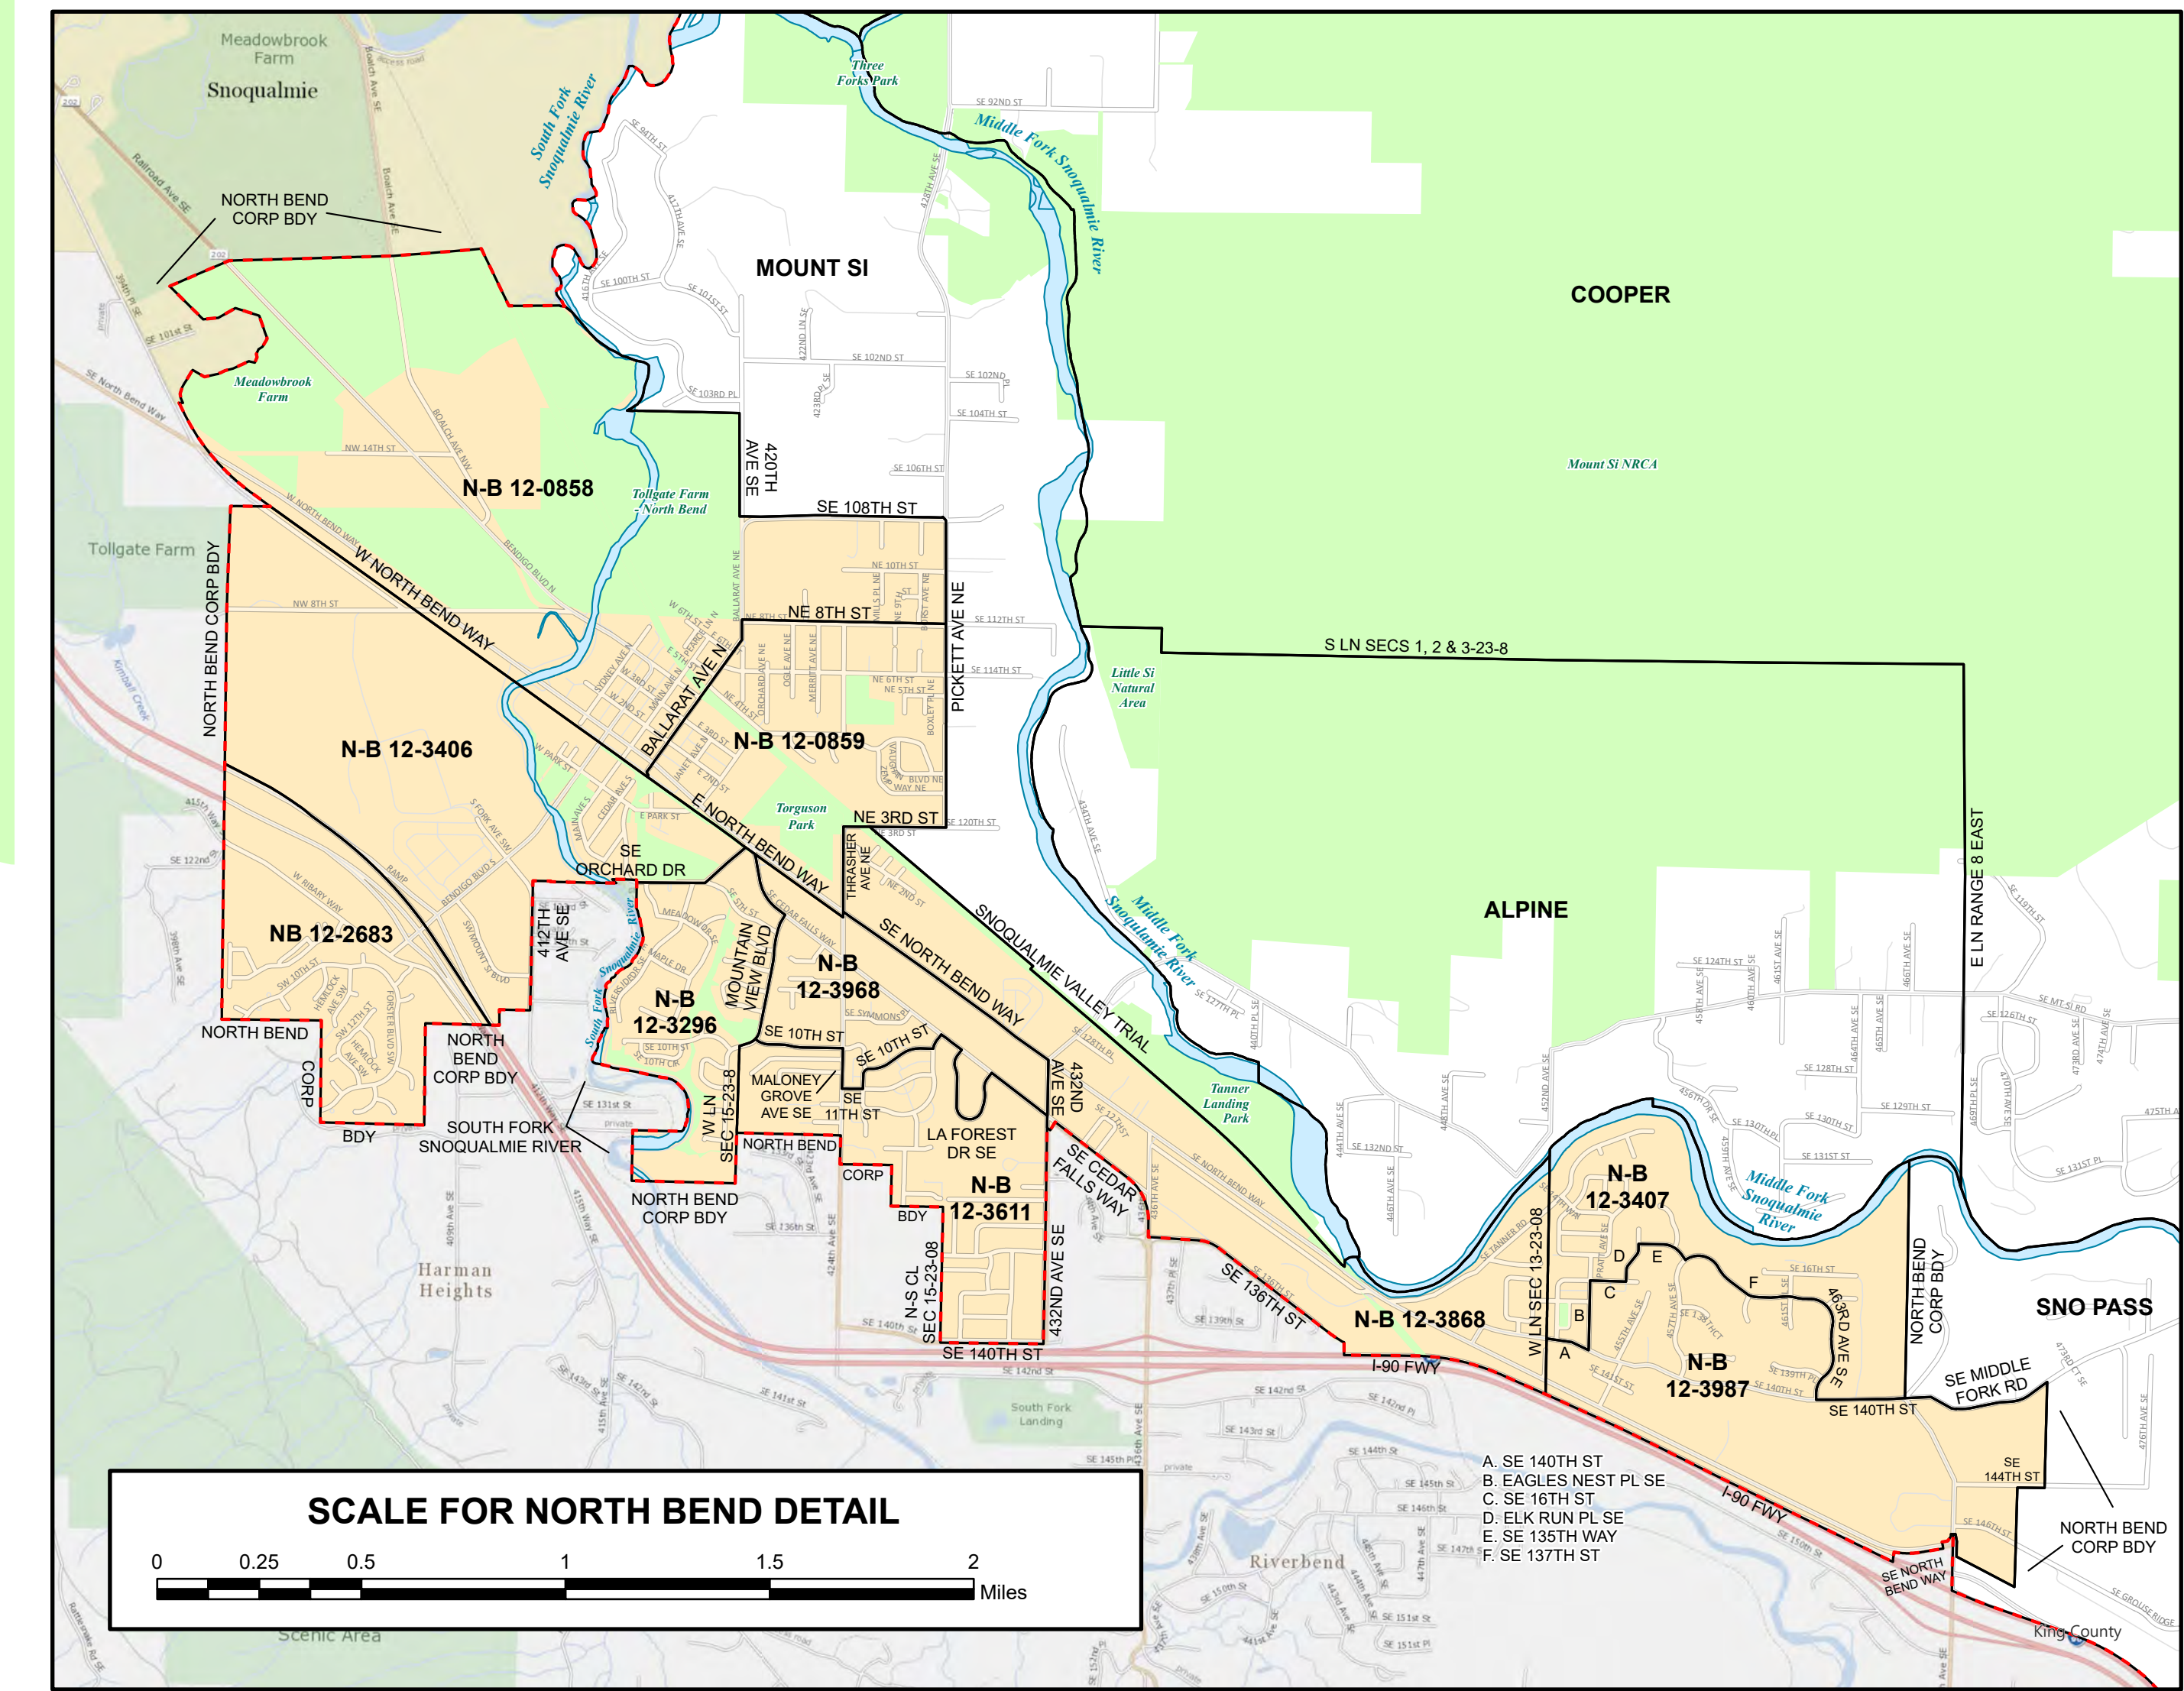

# Legislative District 12

**Legend**

- 2025 Precincts

**Cities**

- Carnation
- North Bend
- Snoqualmie
- Skykomish
- Unincorporated King County

Streets

Water

Parks

0 0.3 0.6 1.2 1.8 2.4 Miles

**King County**

Produced by:  
GIS Section  
Department of Elections  
February 2025

**SEE DETAIL AT RIGHT**