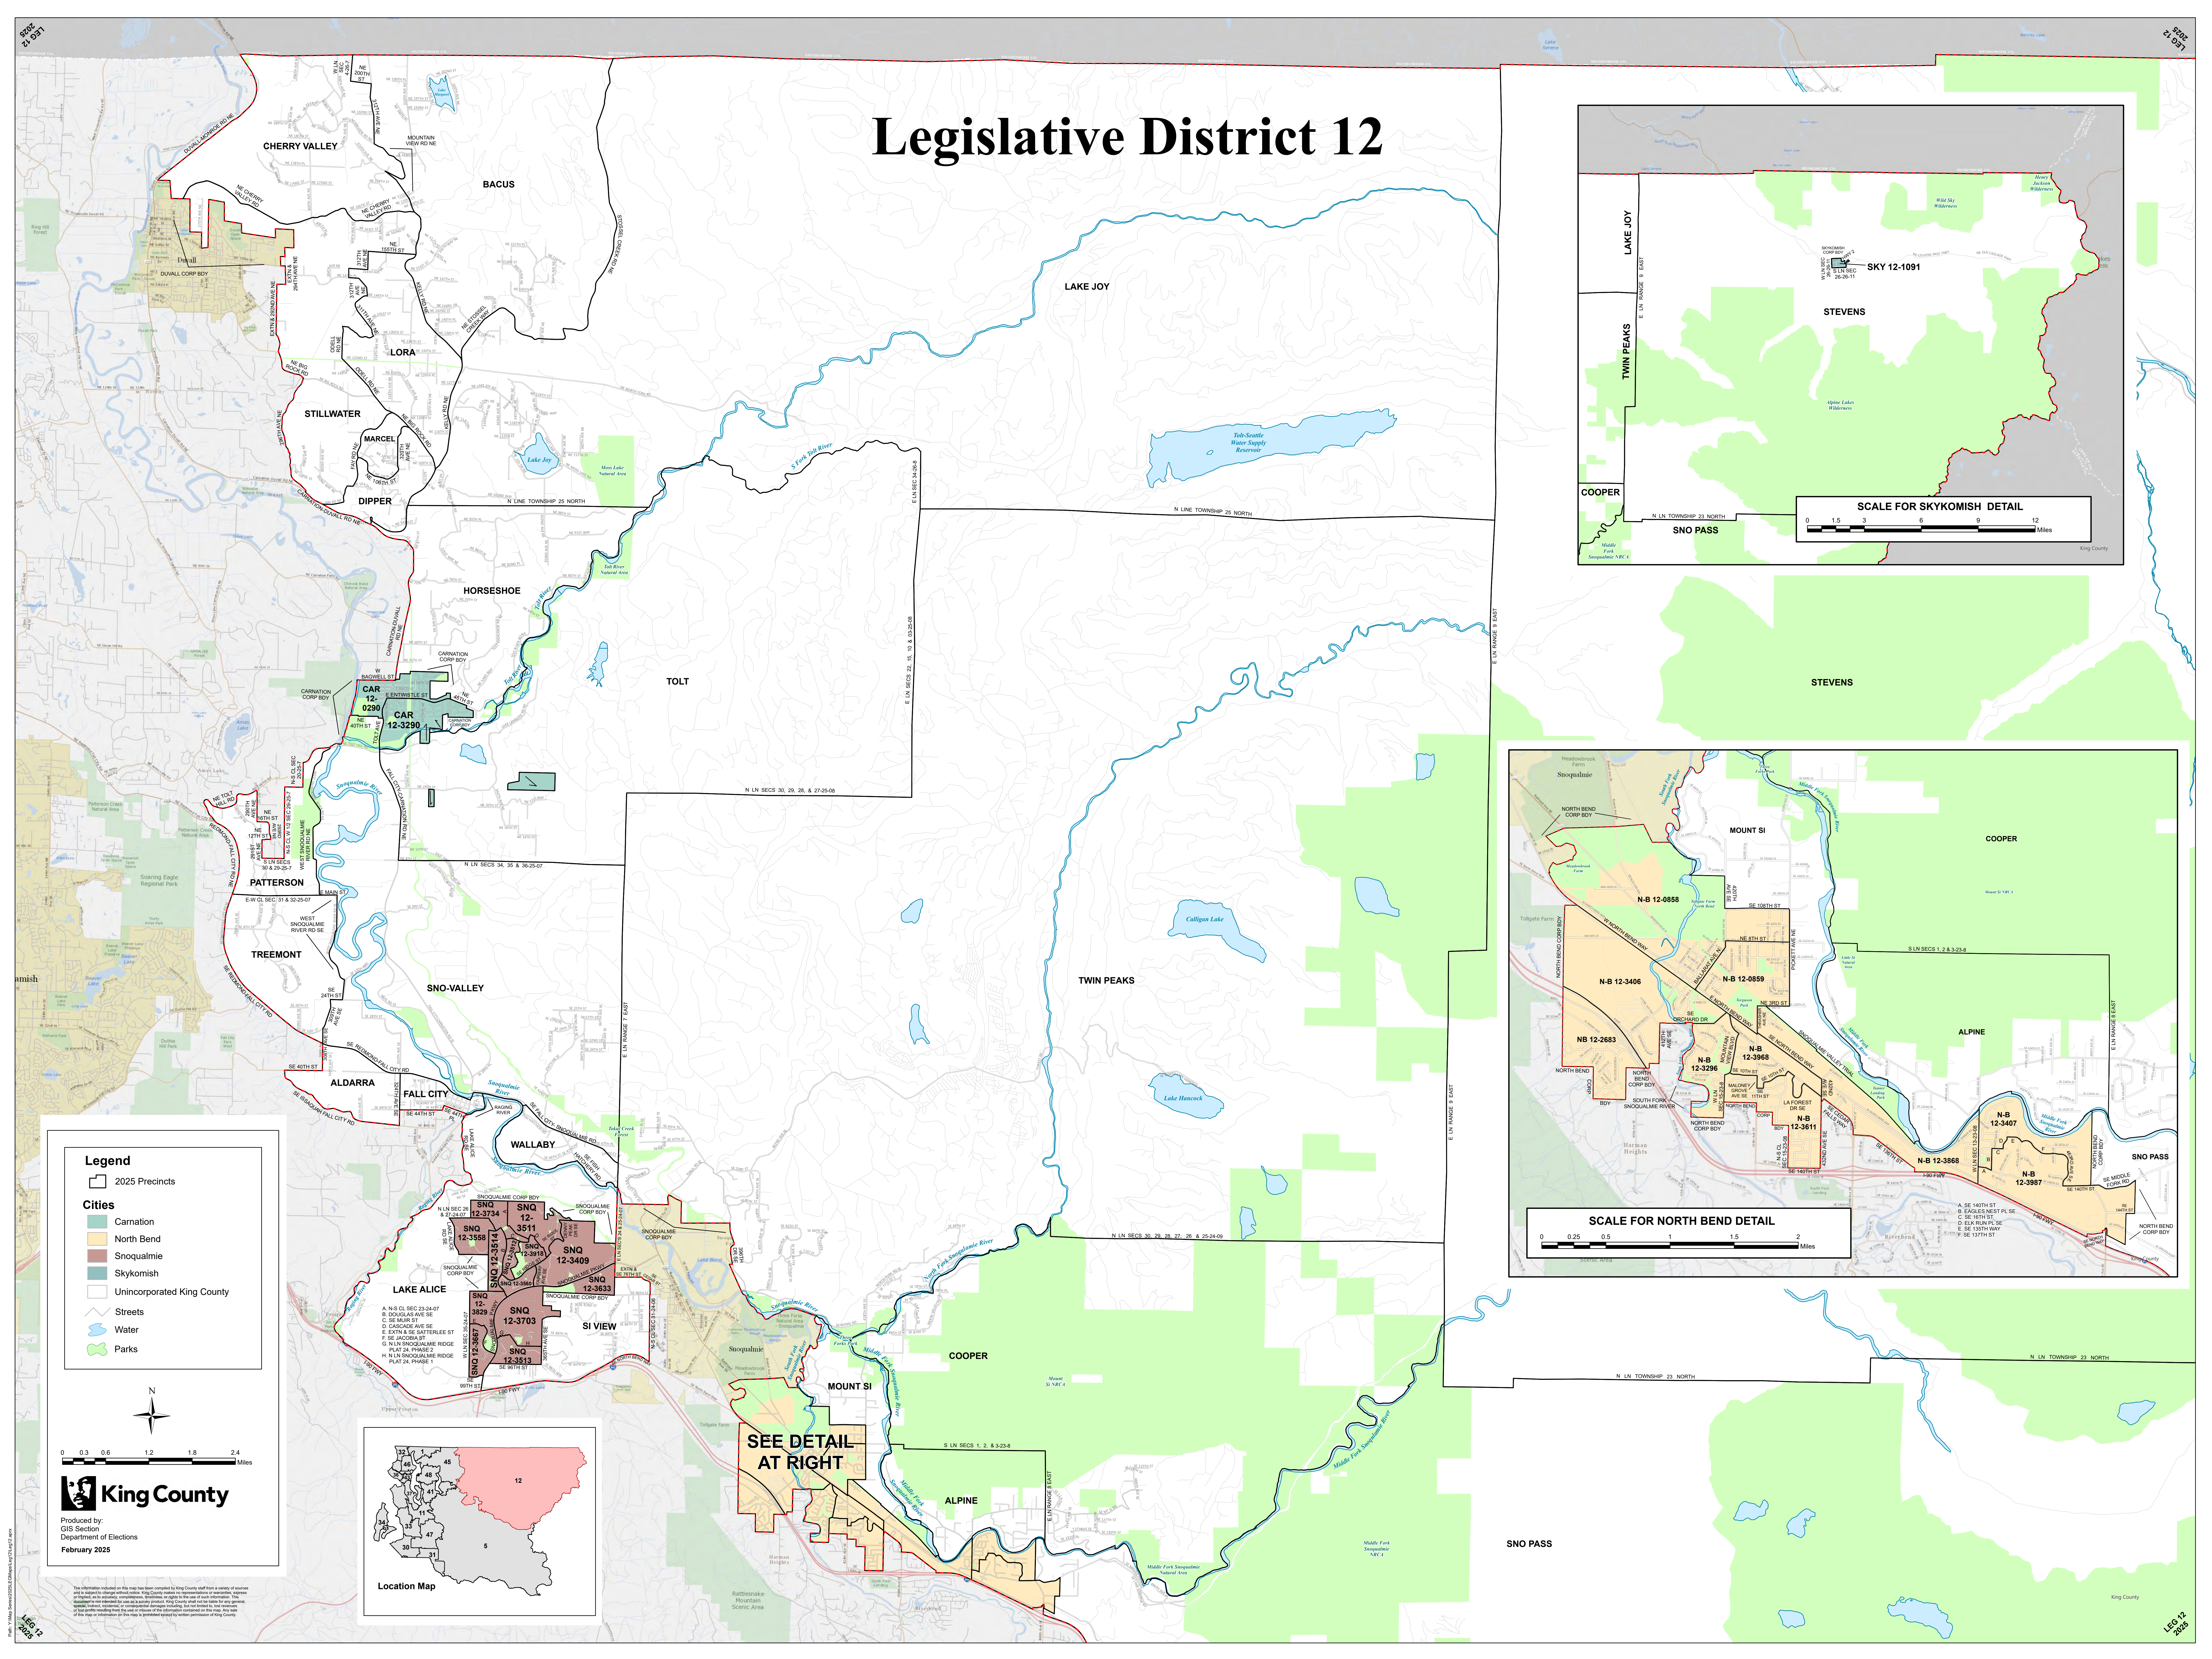

# Legislative District 12

**Legend**

- 2025 Precincts

**Cities**

- Carnation
- North Bend
- Snoqualmie
- Skykomish
- Unincorporated King County

Streets

Water

Parks

0 0.3 0.6 1.2 1.8 2.4 Miles

**King County**

Produced by:  
GIS Section  
Department of Elections  
February 2025

**SEE DETAIL AT RIGHT**