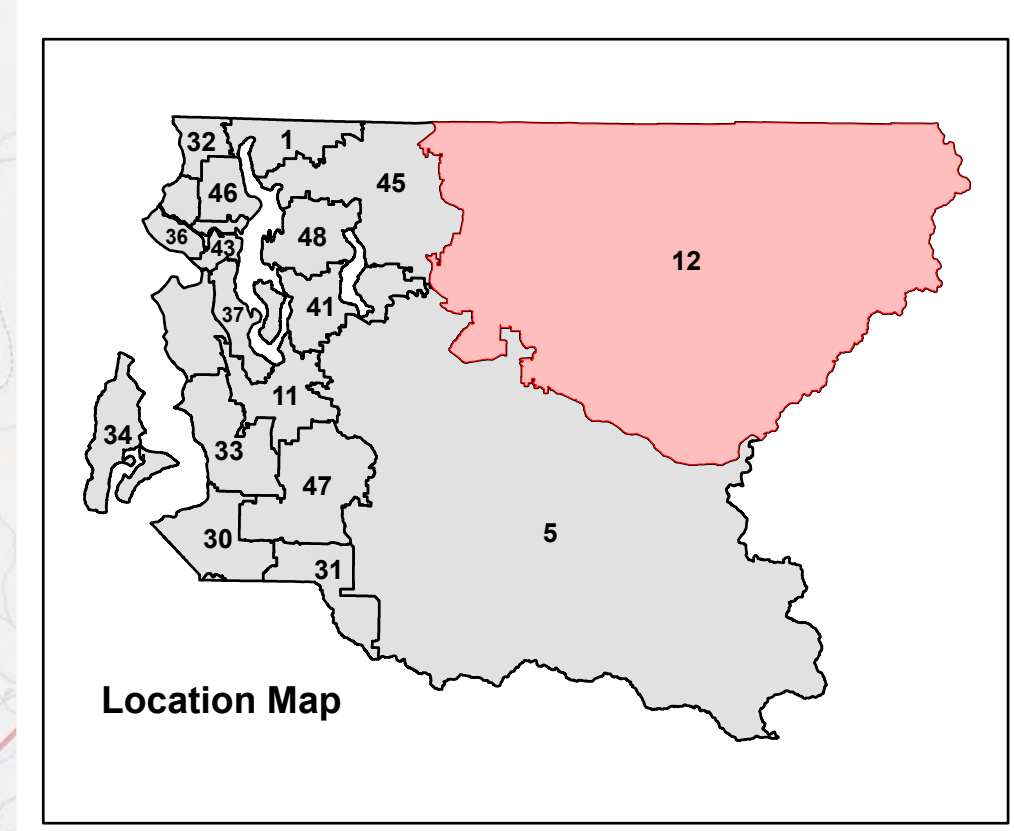

# Legislative District 12

**Legend**

- 2025 Precincts

**Cities**

- Carnation
- North Bend
- Snoqualmie
- Skykomish
- Unincorporated King County

Streets

Water

Parks

0 0.3 0.6 1.2 1.8 2.4 Miles

**King County**

Produced by:  
GIS Section  
Department of Elections  
February 2025

**SEE DETAIL AT RIGHT**