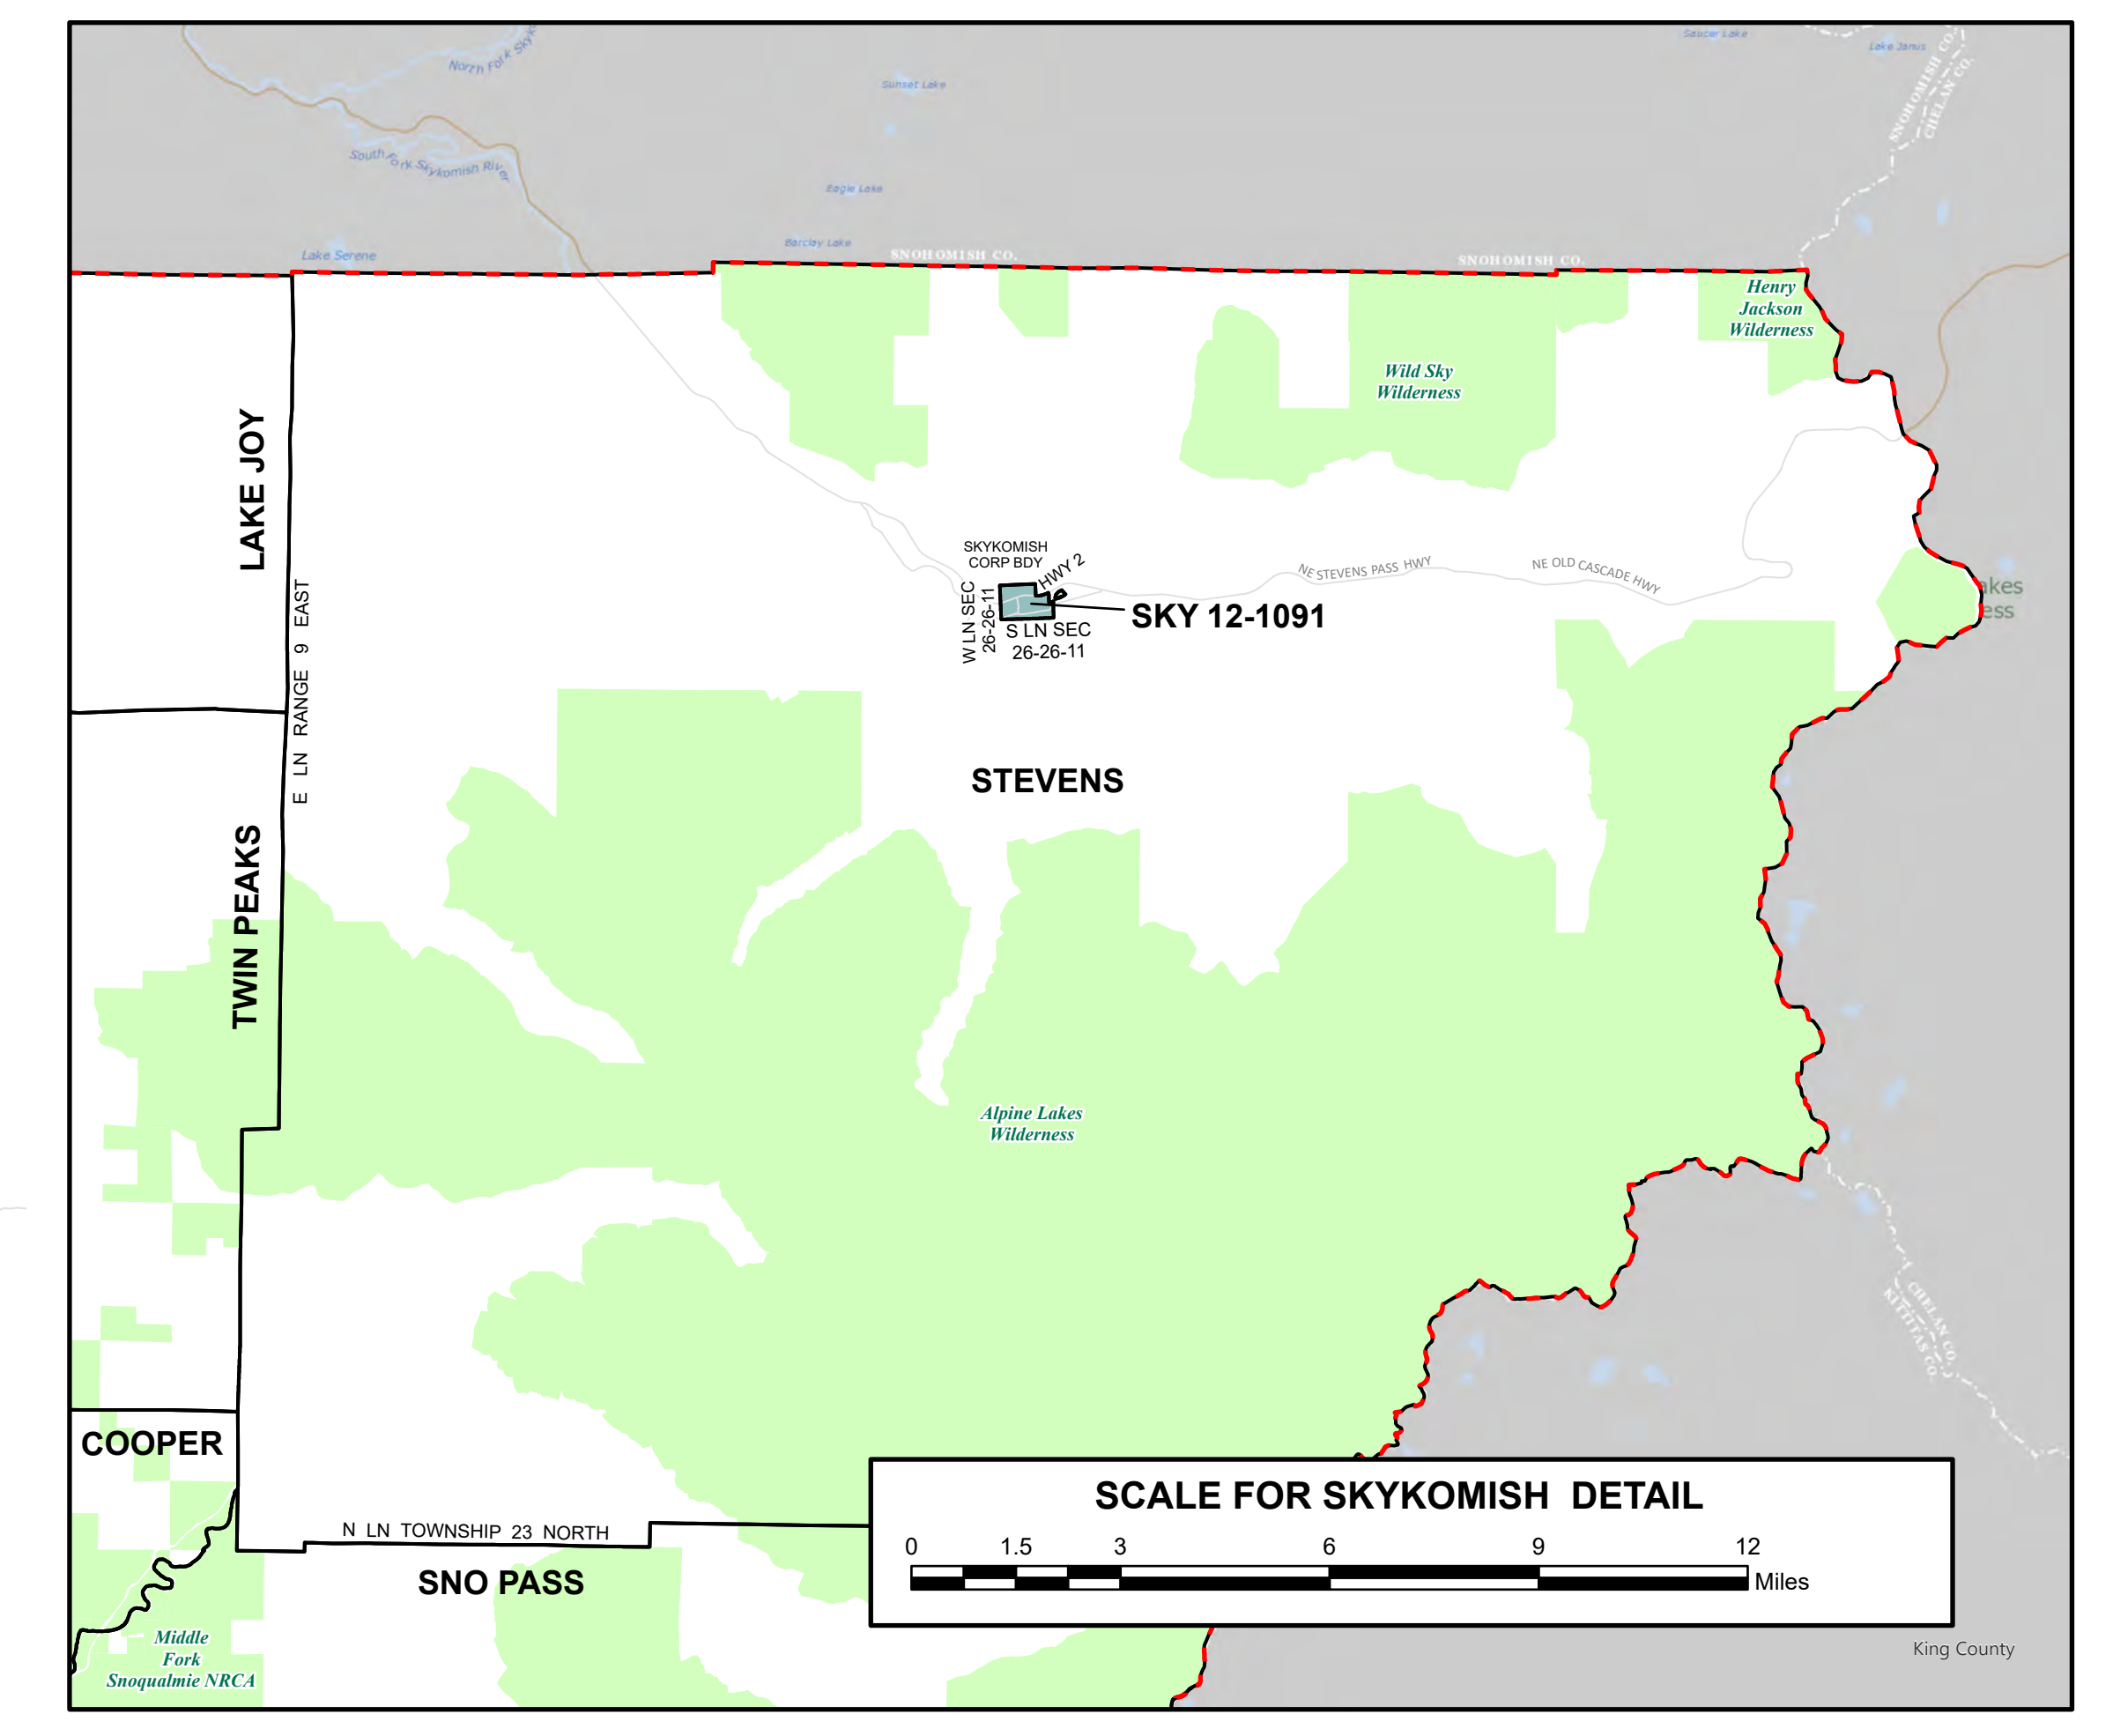

# Legislative District 12

**Legend**

- 2025 Precincts

**Cities**

- Carnation
- North Bend
- Snoqualmie
- Skykomish
- Unincorporated King County

Streets

Water

Parks

0 0.3 0.6 1.2 1.8 2.4 Miles

**King County**

Produced by:  
GIS Section  
Department of Elections  
February 2025

**SEE DETAIL AT RIGHT**