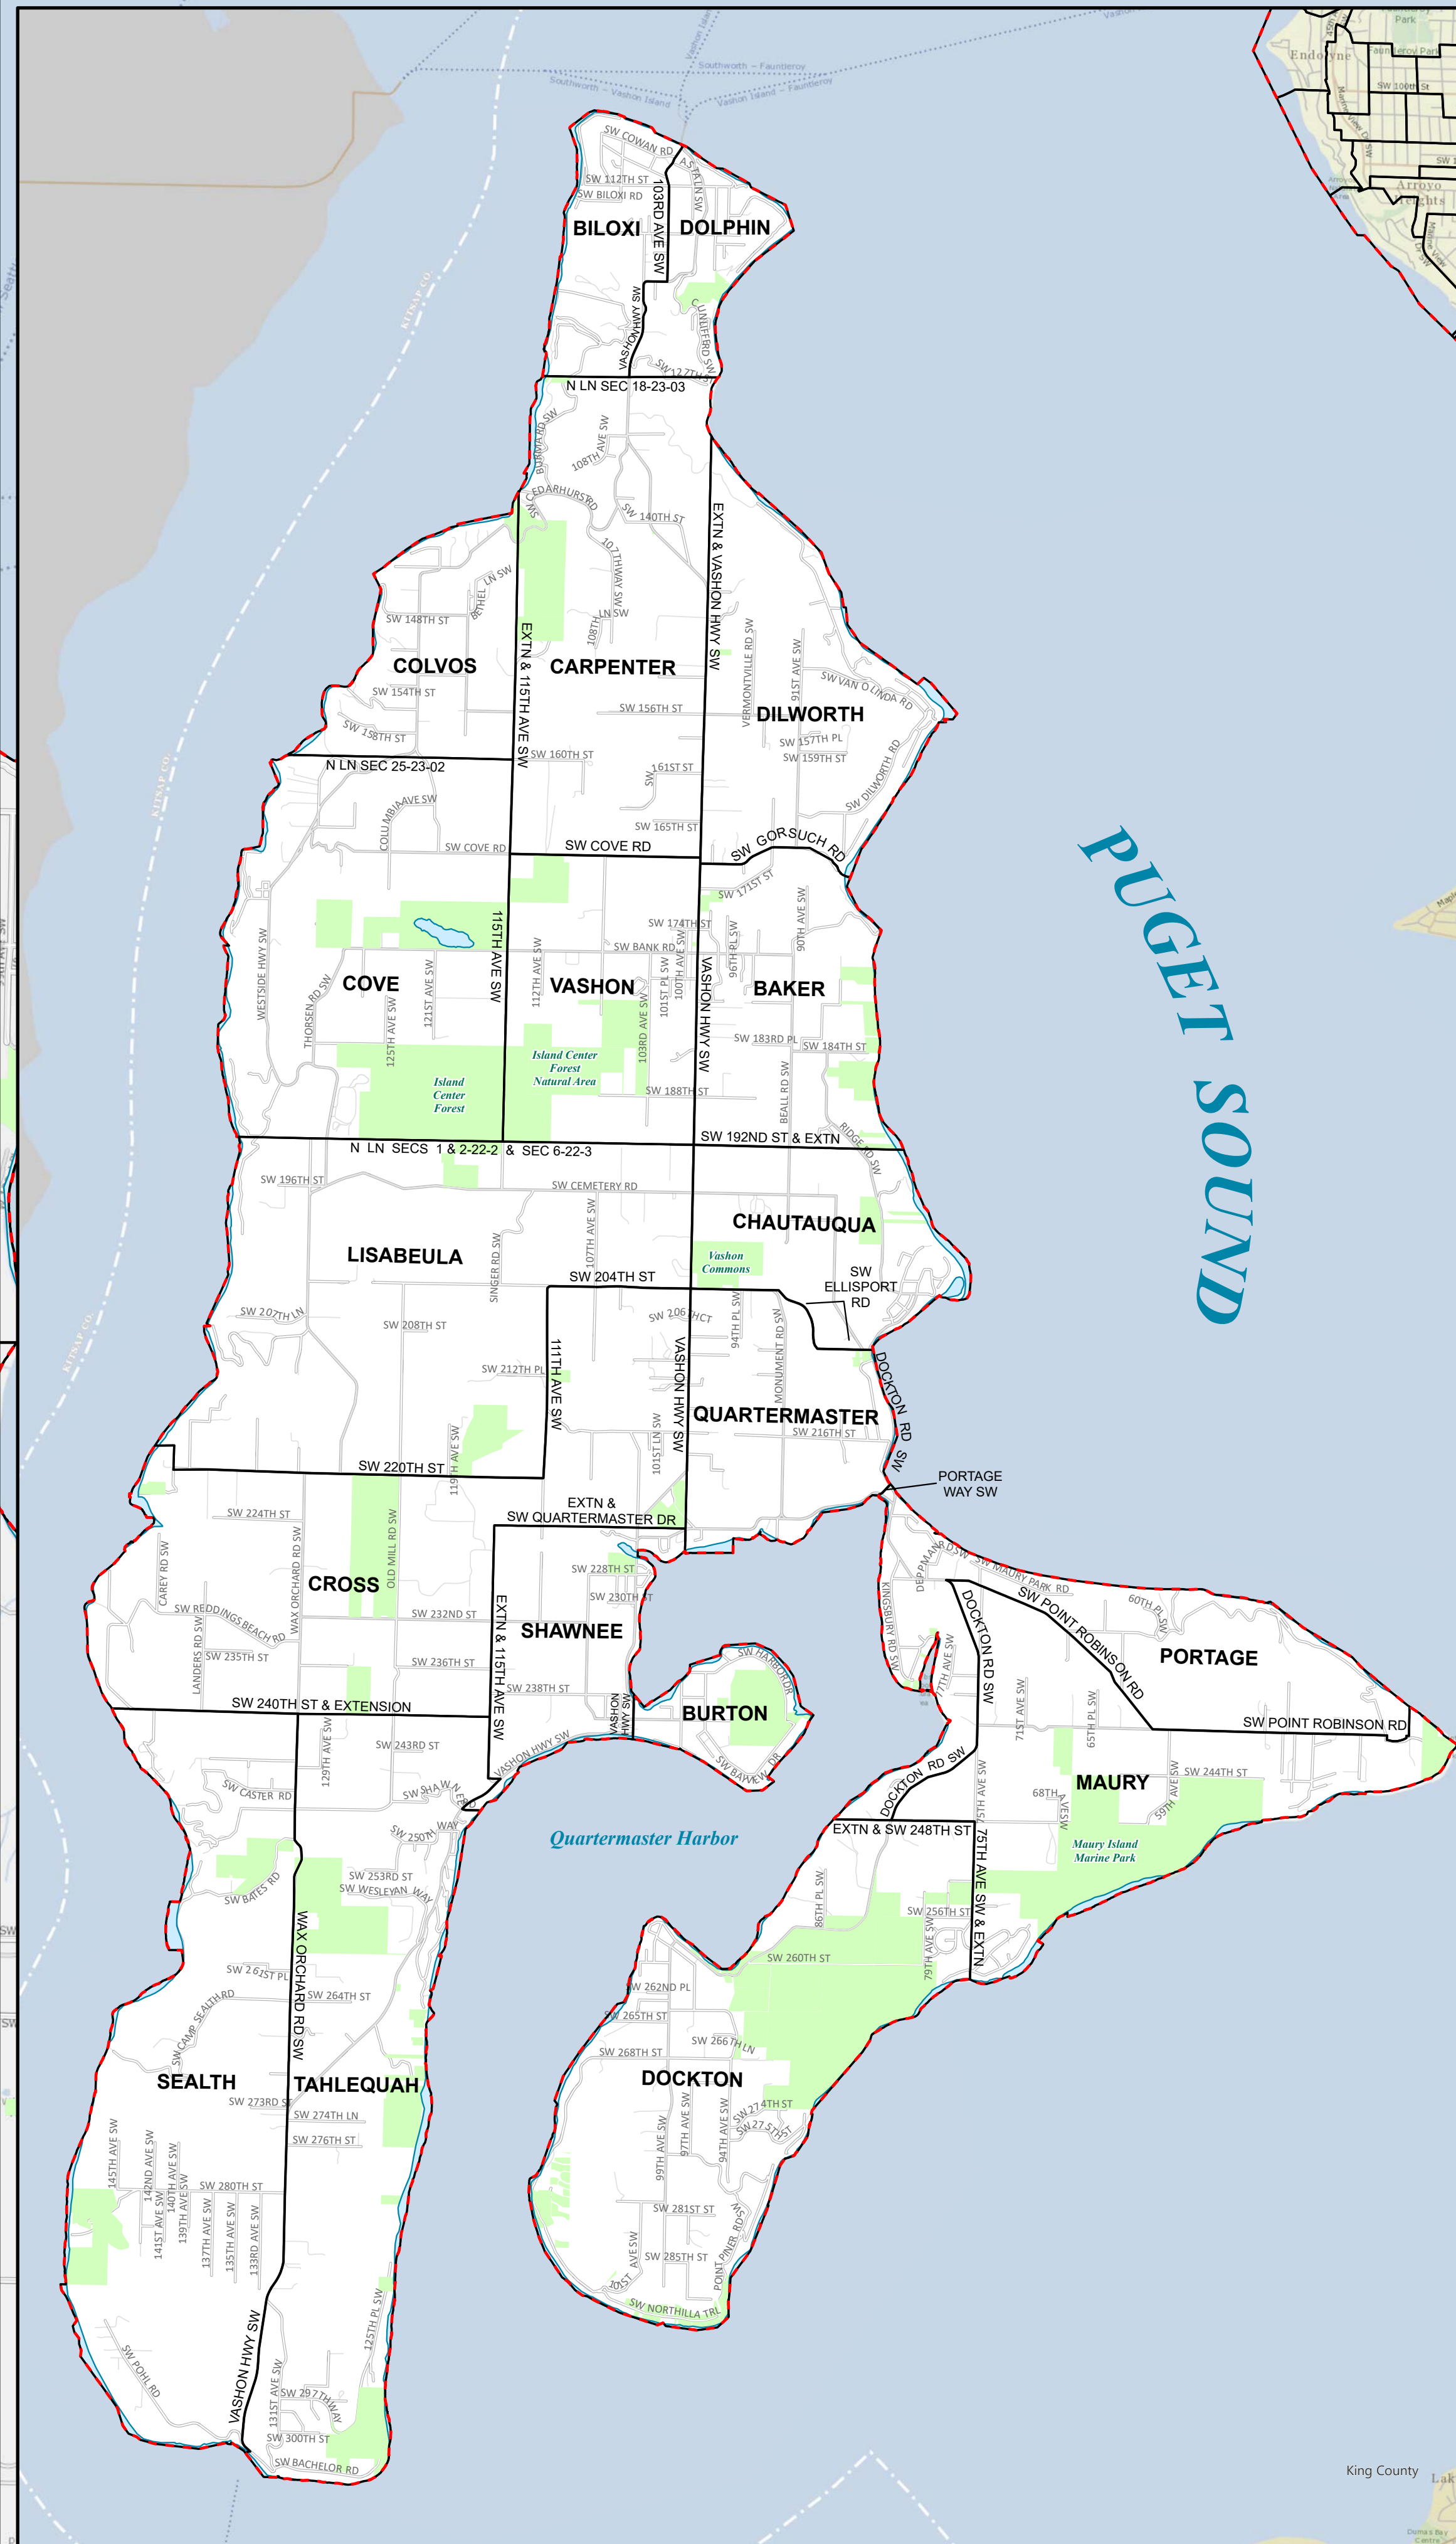

Legislative District 34

Puget Sound

ELLIOTT BAY

Seattle

Legend

- 2025 Precincts
- Cities
 - Burien
 - Seattle
 - Unincorporated King County
- Congressional District Boundaries
- Streets
- Water
- Parks

0 0.13 0.25 0.5 0.75 1 Miles

Produced by:
GIS Section
Department of Elections
January 2025

Location Map

LEG 34 2025