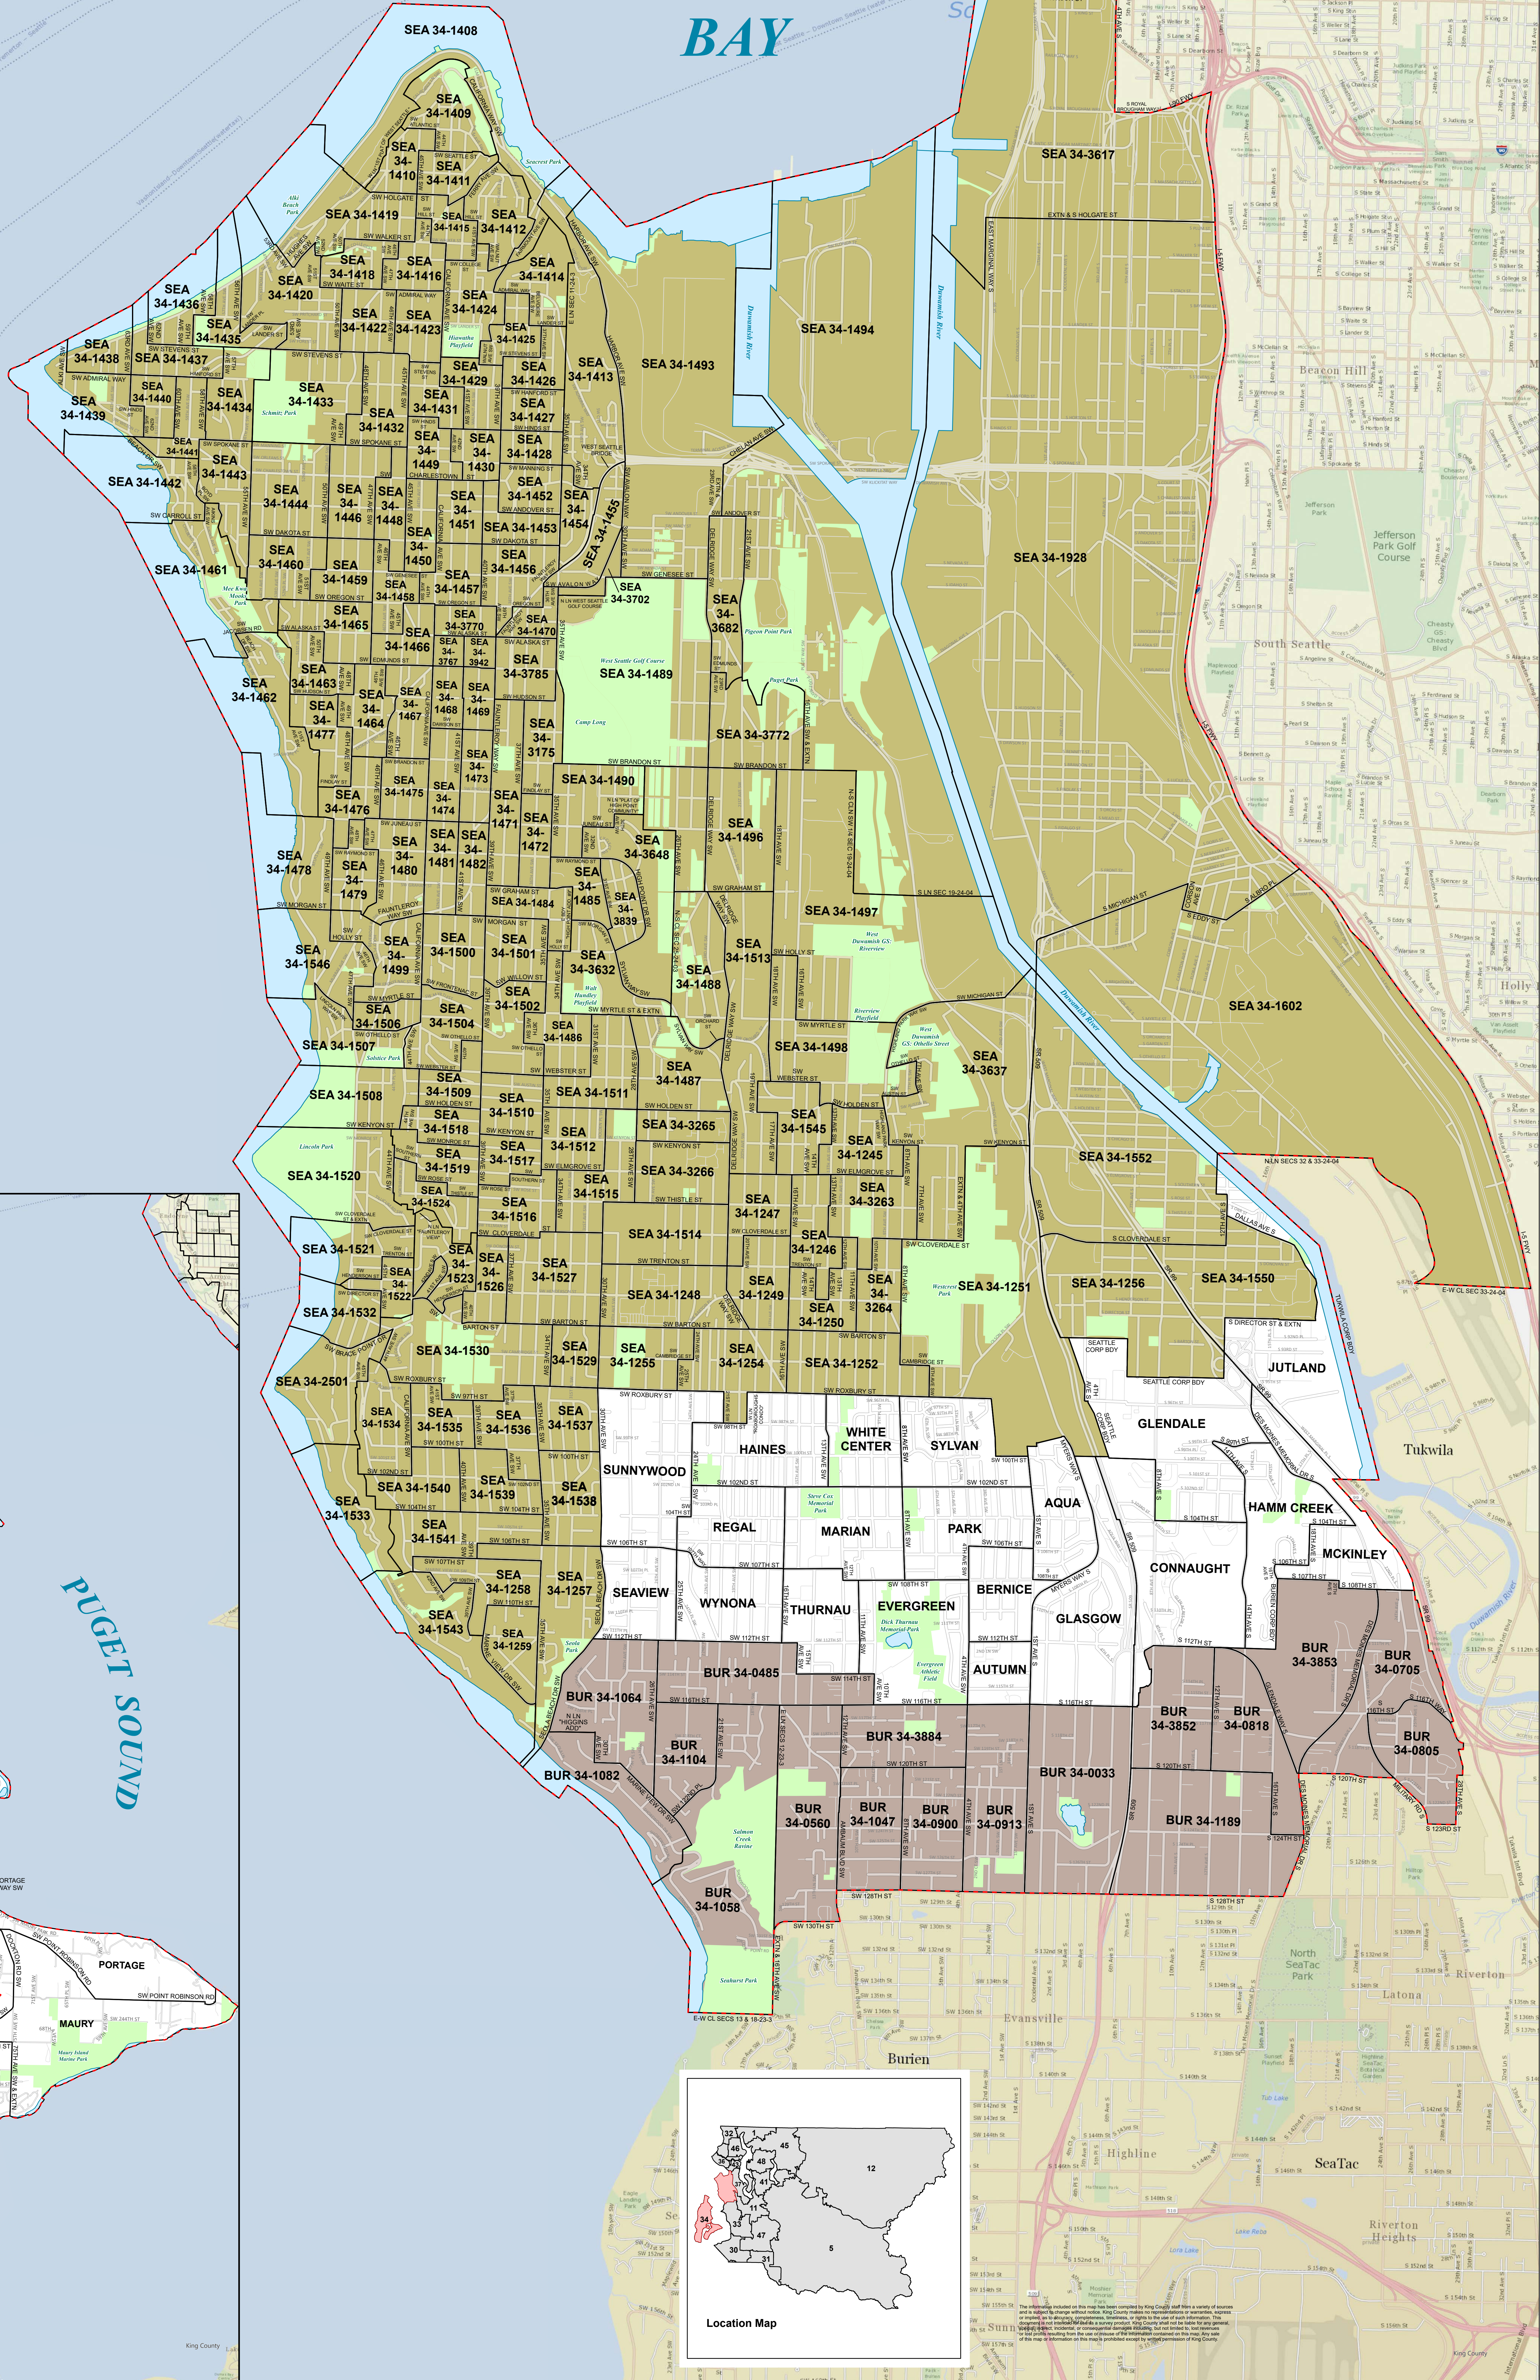

Legislative District 34

Puget Sound

ELLIOTT BAY

Seattle

Legend

- 2025 Precincts
- Cities
 - Burien
 - Seattle
 - Unincorporated King County
- Congressional District Boundaries
- Streets
- Water
- Parks

0 0.13 0.25 0.5 0.75 1 Miles

Produced by:
GIS Section
Department of Elections
January 2025

Location Map

LEG 34 2025