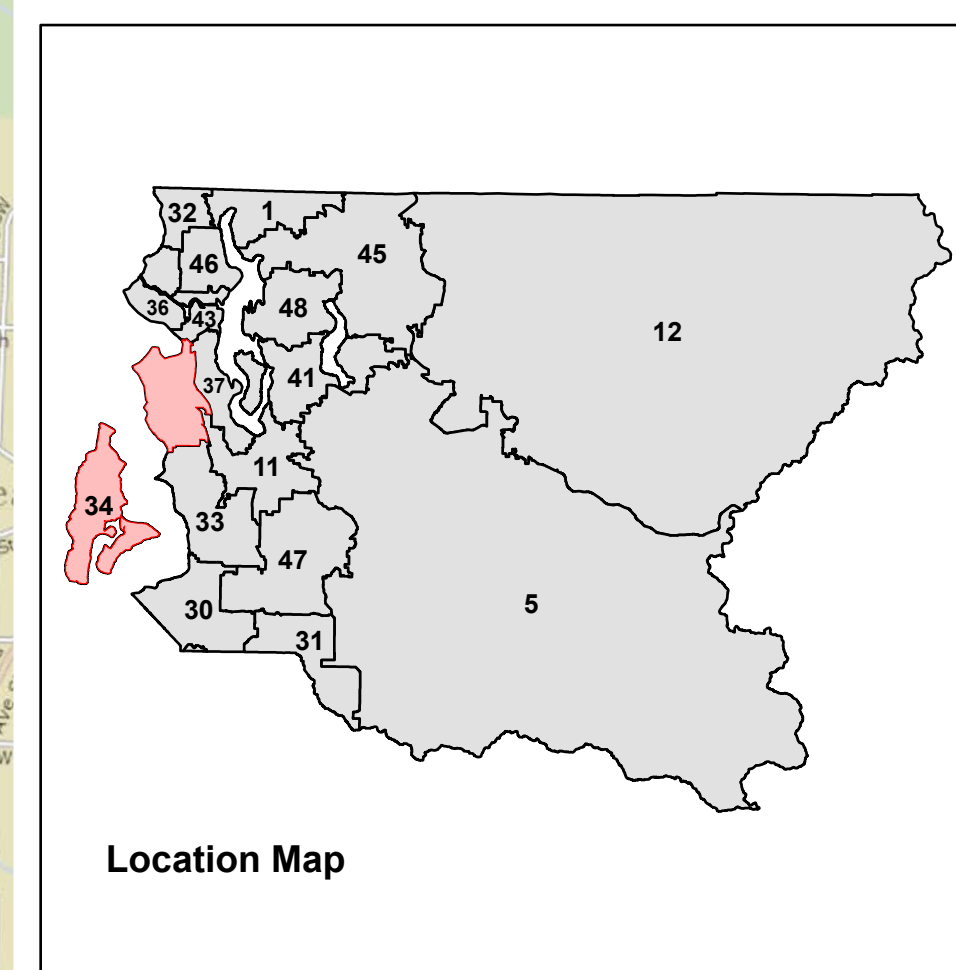

Legislative District 34

Puget Sound

ELLIOTT BAY

Seattle

Legend

- 2025 Precincts
- Cities
 - Burien
 - Seattle
 - Unincorporated King County
- Congressional District Boundaries
- Streets
- Water
- Parks

0 0.13 0.25 0.5 0.75 1 Miles

Produced by:
GIS Section
Department of Elections
January 2025

Location Map

LEG 34 2025