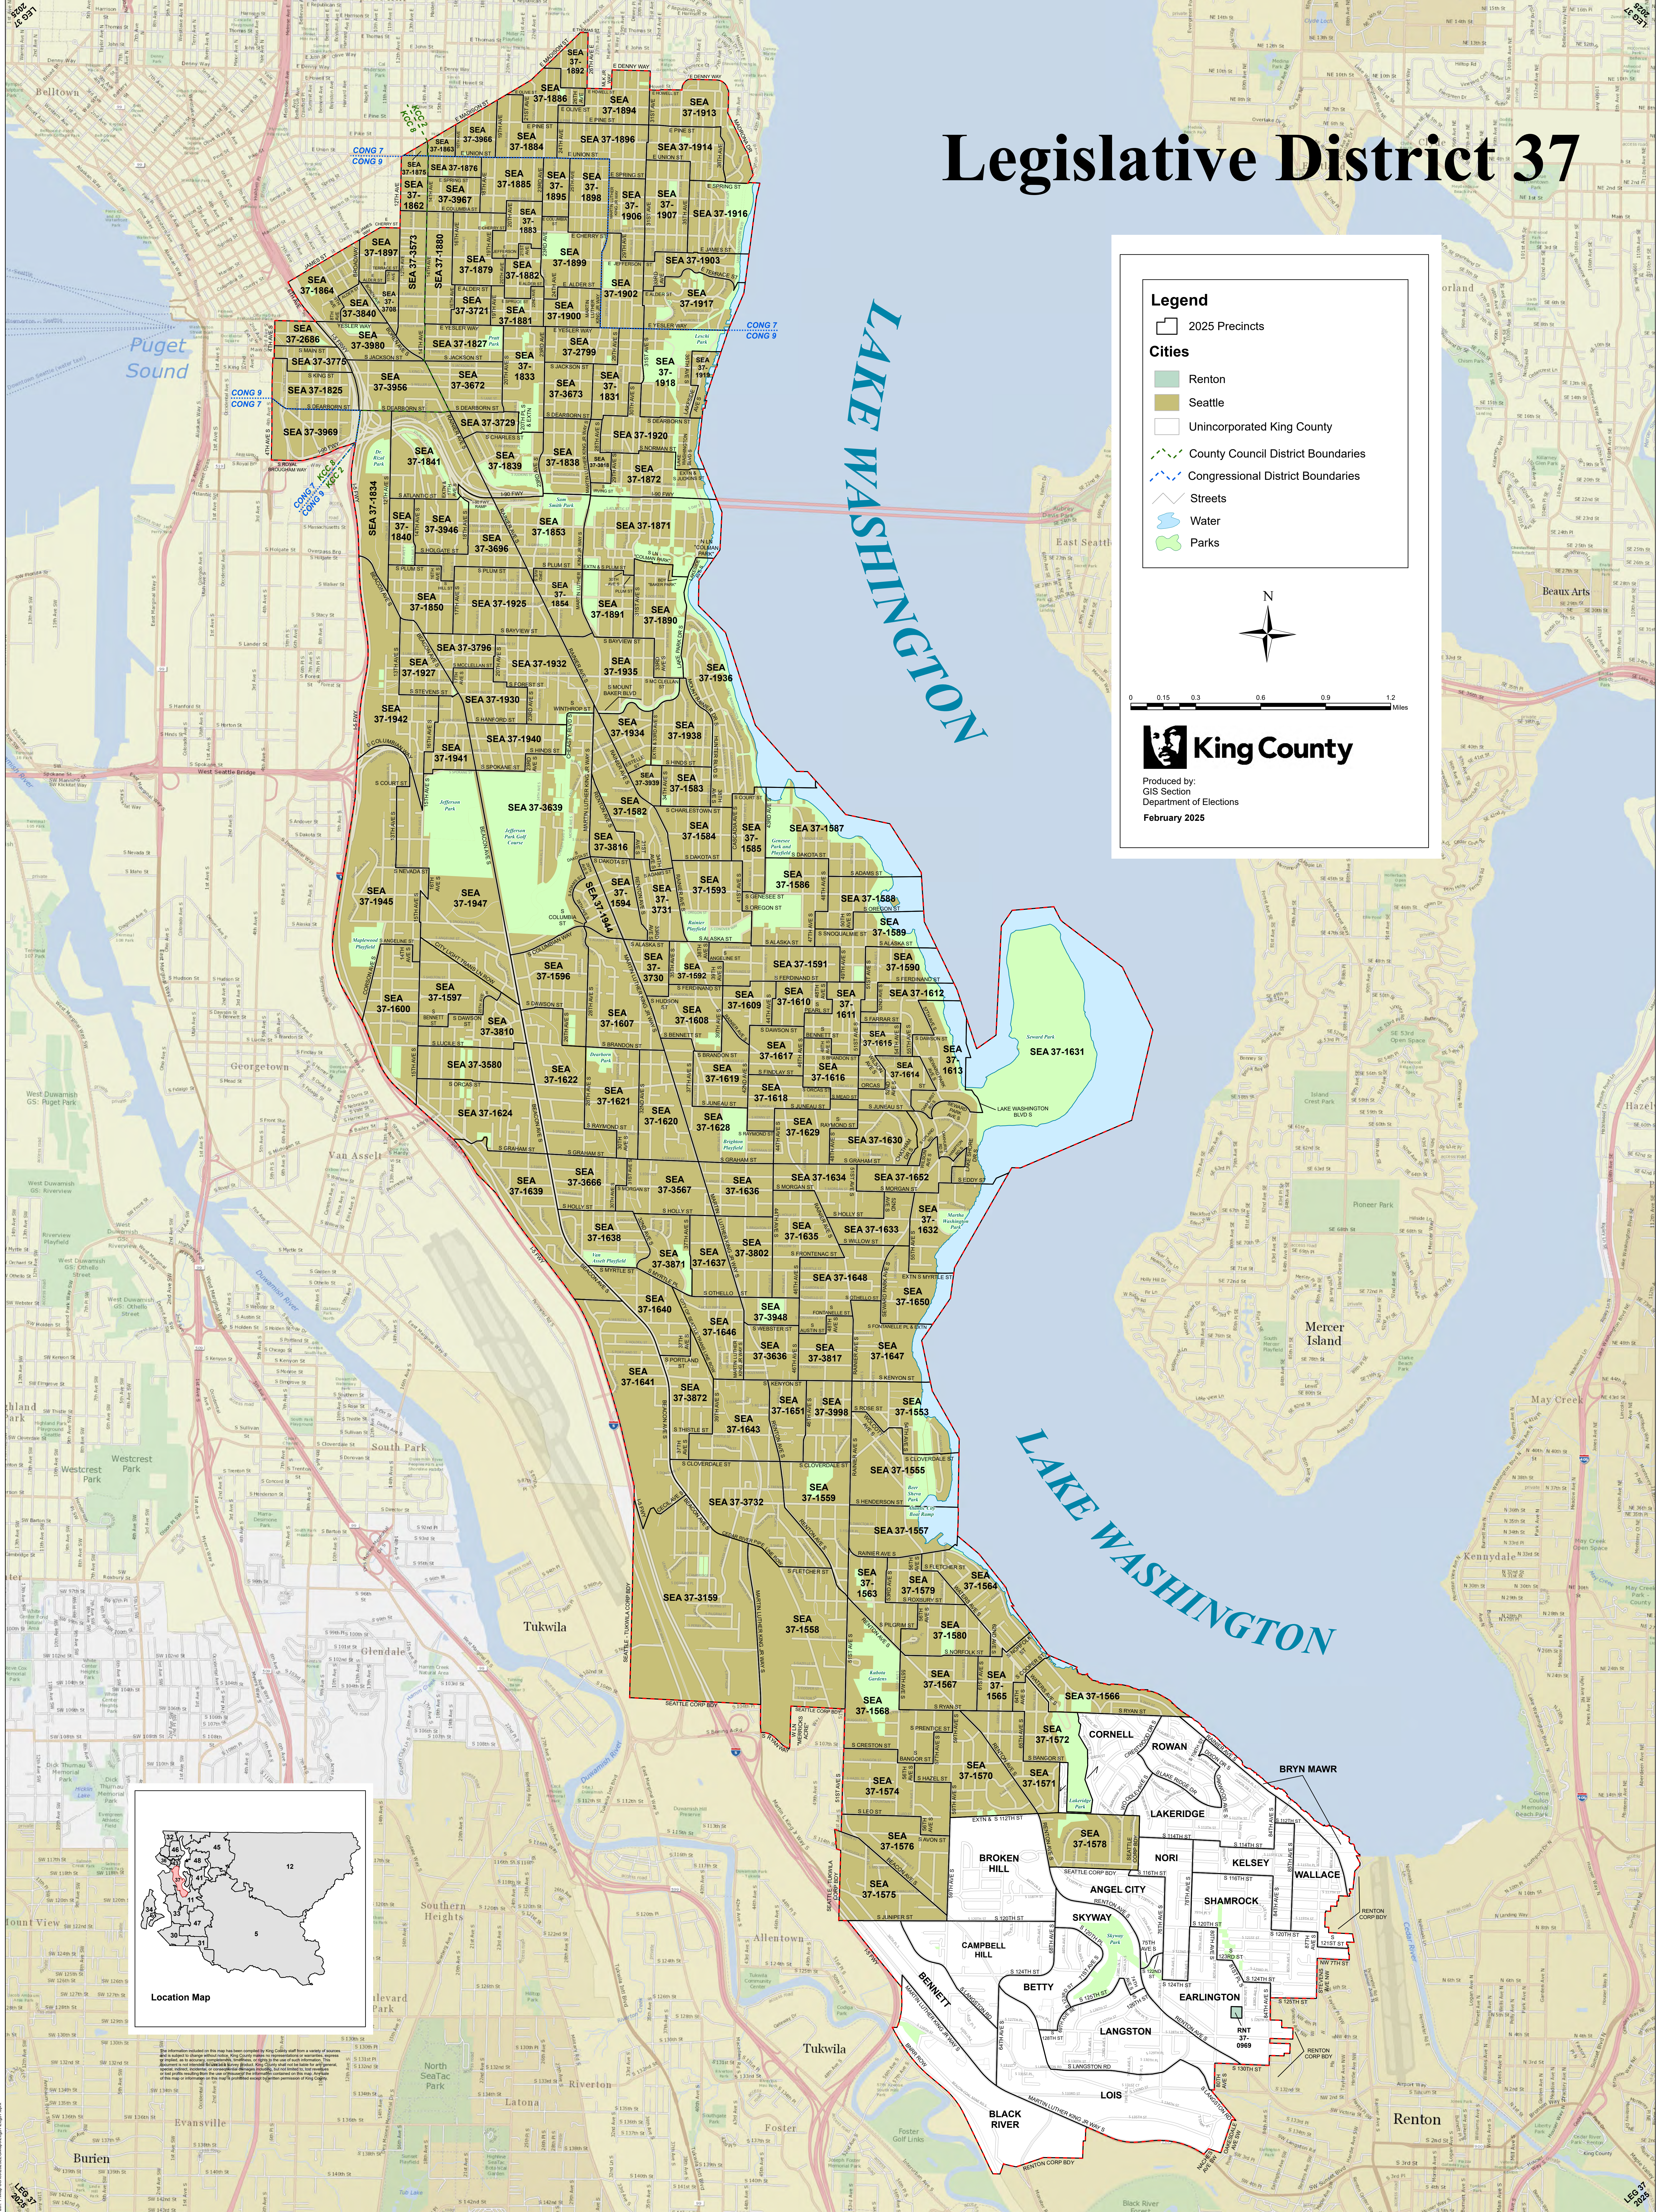

Legislative District 37

Legend

- 2025 Precincts
- Cities
 - Renton
 - Seattle
 - Unincorporated King County
- County Council District Boundaries
- Congressional District Boundaries
- Streets
- Water
- Parks

0 0.15 0.3 0.6 0.9 1.2 Miles

King County

Produced by:
GIS Section
Department of Elections
February 2025

Location Map

The inset map shows the outline of King County with its various legislative districts numbered. District 37 is highlighted in red, showing its location in the northern part of the county, east of the Duwamish River.

Small text at the bottom of the map, including a disclaimer: "The information on this map has been compiled by King County staff from a variety of sources and is intended for informational purposes only. King County makes no representation or warranty as to the accuracy, completeness, timeliness, or origin of the information. The user assumes all responsibility for the use of the information. The information is provided as a public service and is not intended to be used for legal purposes. For more information, please contact the Department of Elections at (206) 435-2000 or elections@kingcounty.gov." Other text includes "LEGISLATIVE DISTRICT 37" and "2025" in the corners.