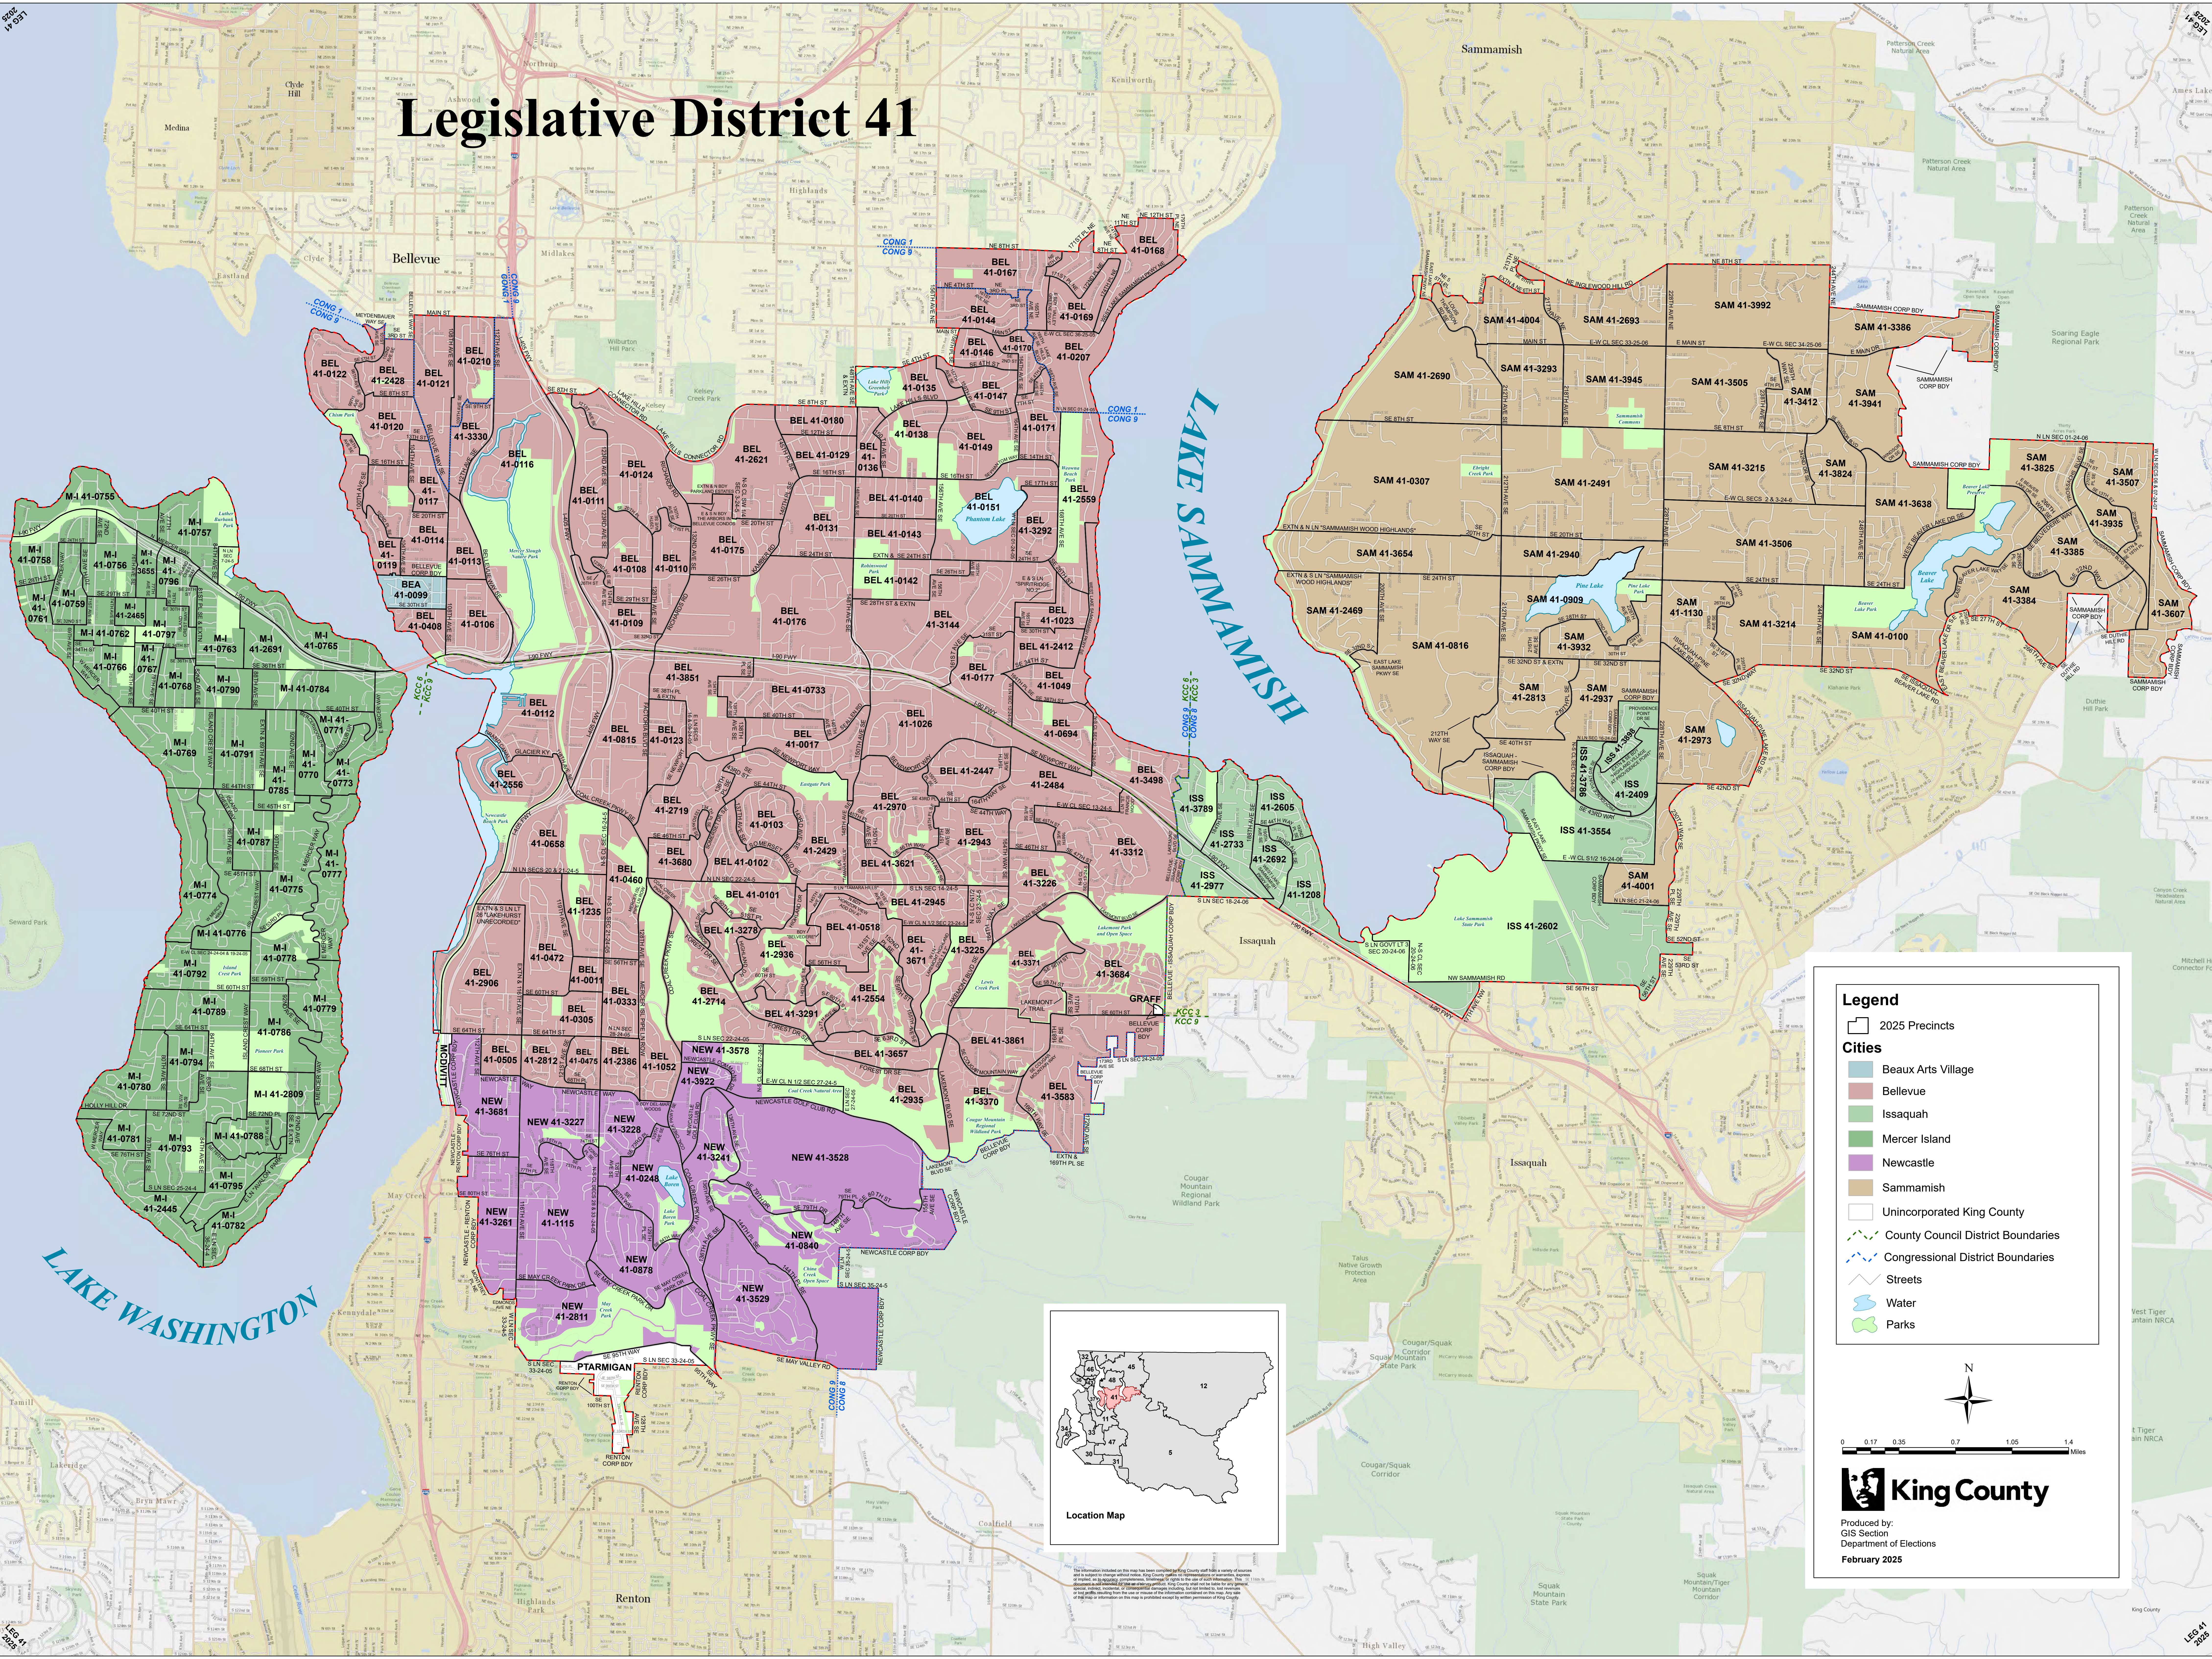

Legislative District 41

Legend

- 2025 Precincts
- **Cities**
  - Beaux Arts Village
  - Bellevue
  - Issaquah
  - Mercer Island
  - Newcastle
  - Sammamish
  - Unincorporated King County
- County Council District Boundaries
- Congressional District Boundaries
- Streets
- Water
- Parks

0 0.17 0.35 0.7 1.05 1.4 Miles

King County

Produced by:
GIS Section
Department of Elections
February 2025