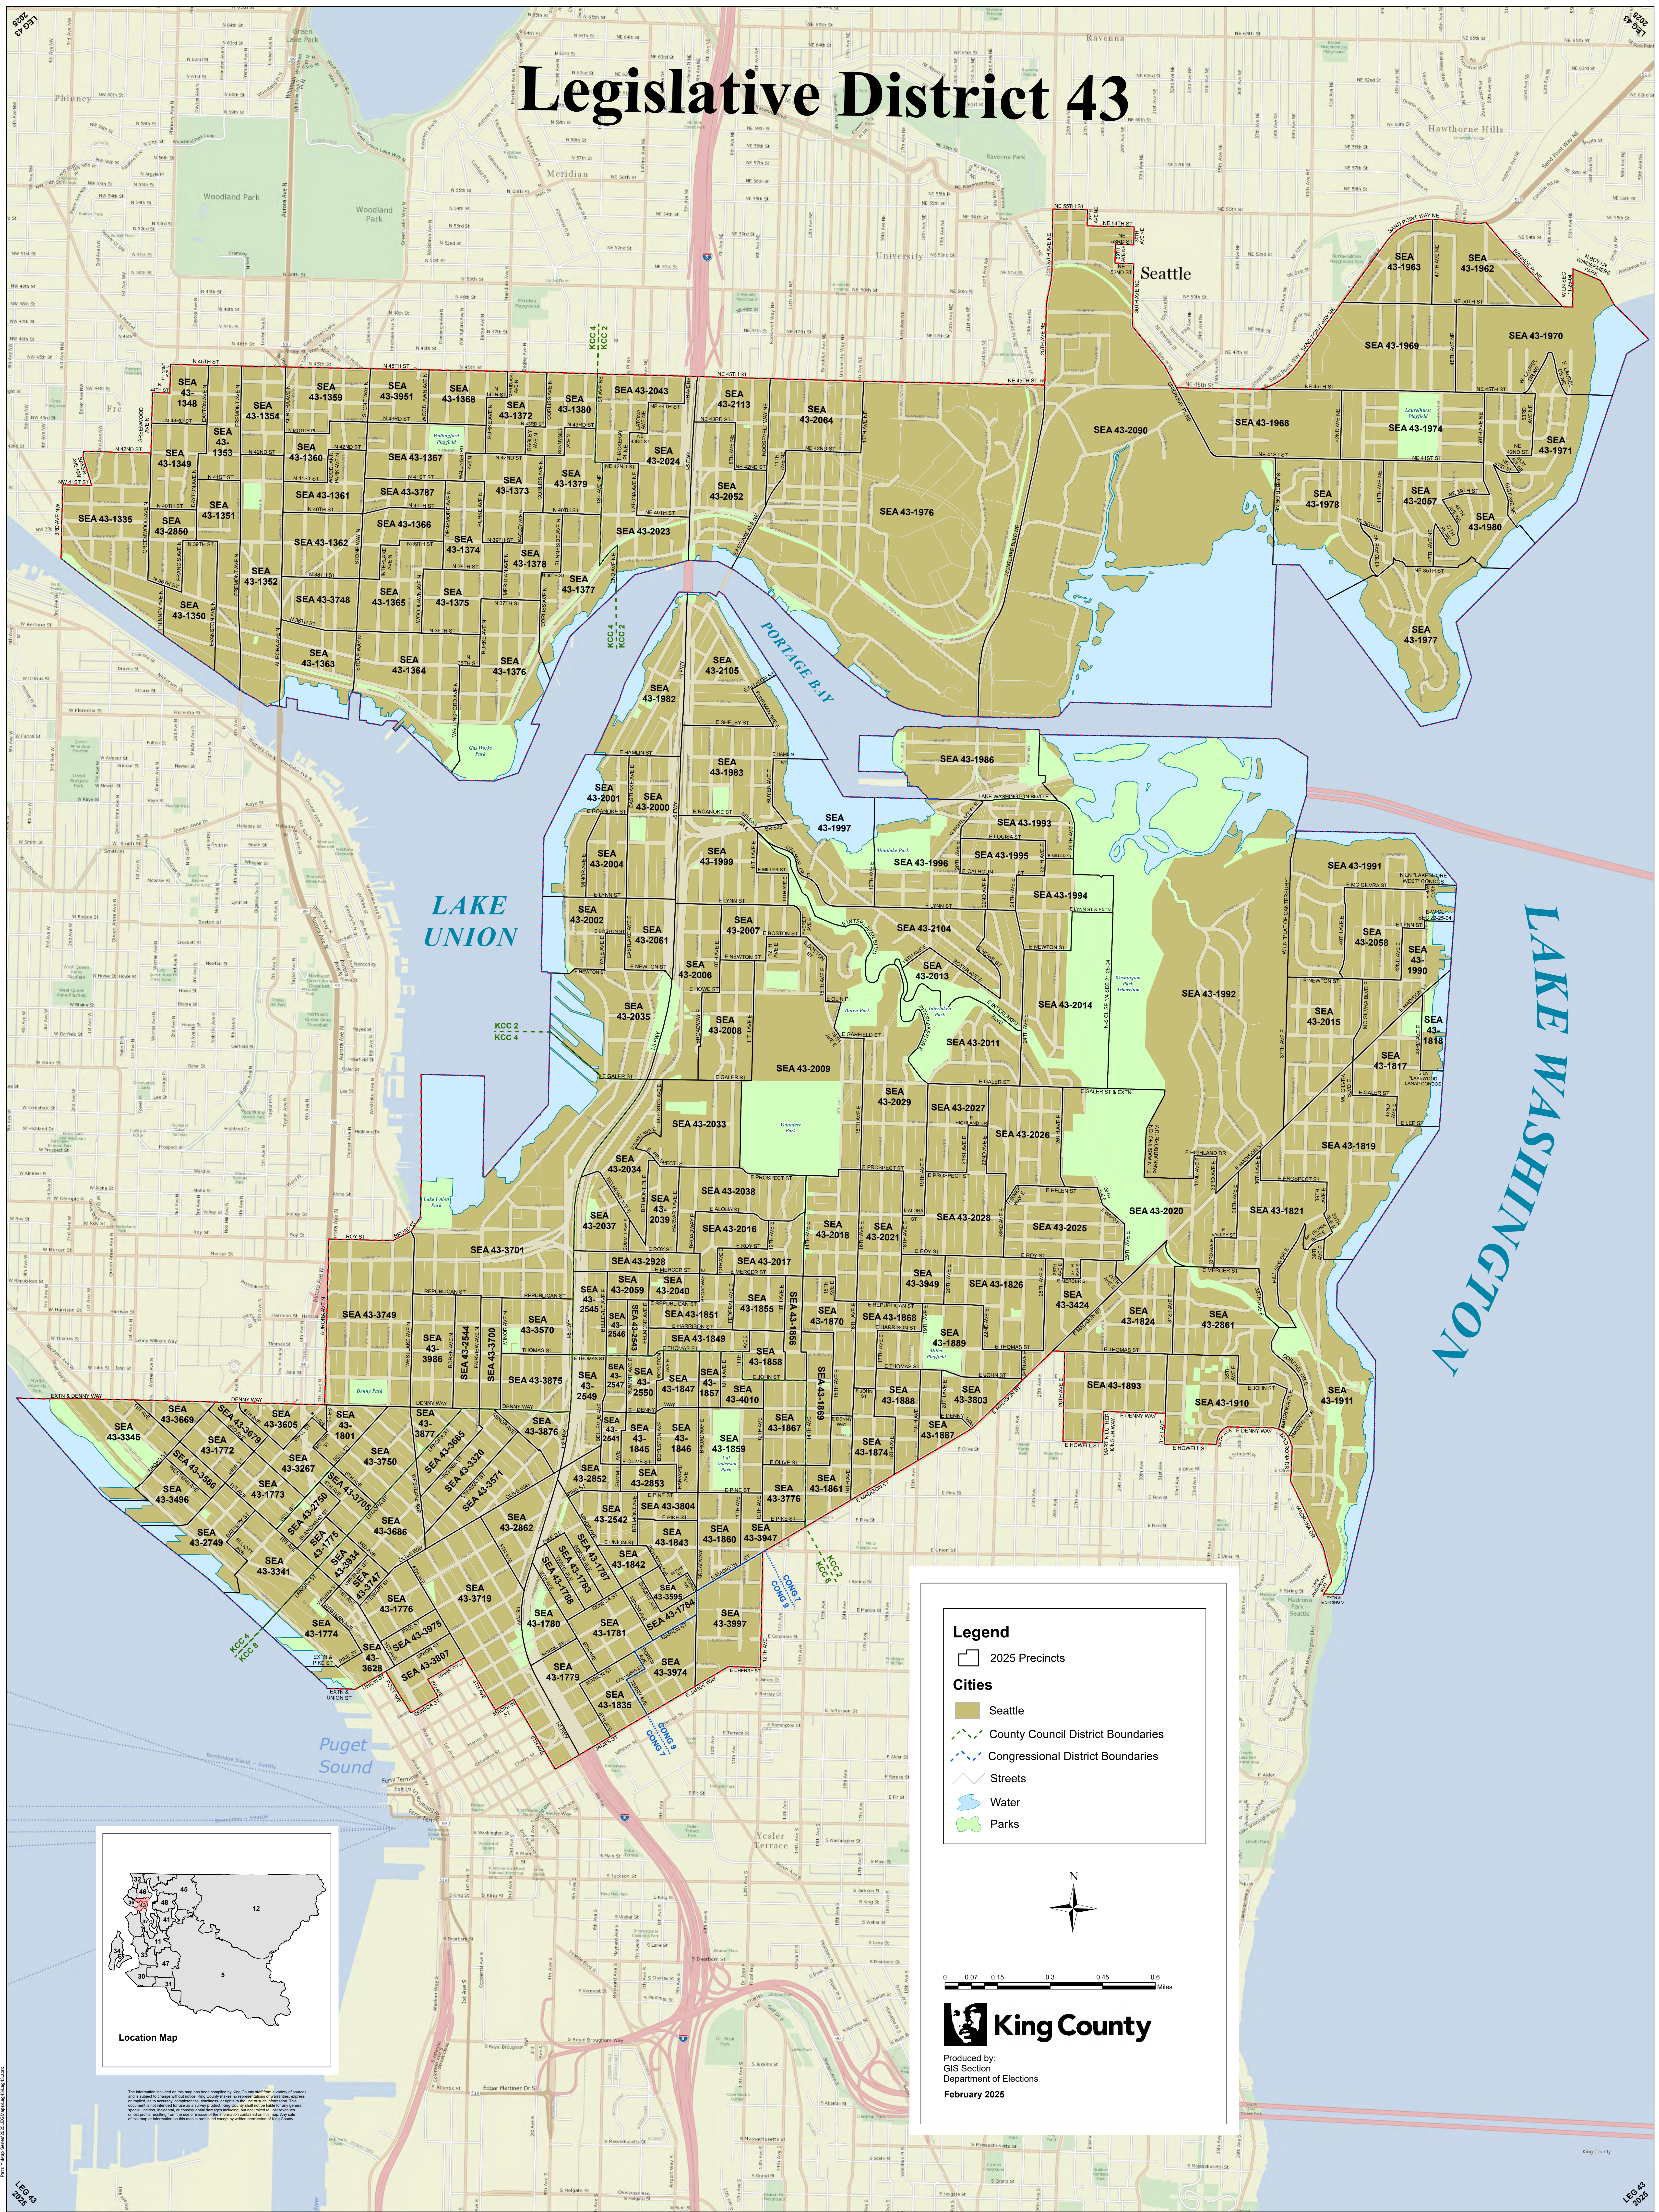

Legislative District 43

Legend

- 2025 Precincts
- Cities
  - Seattle
- County Council District Boundaries
- Congressional District Boundaries
- Streets
- Water
- Parks

King County

Produced by:
GIS Section
Department of Elections
February 2025