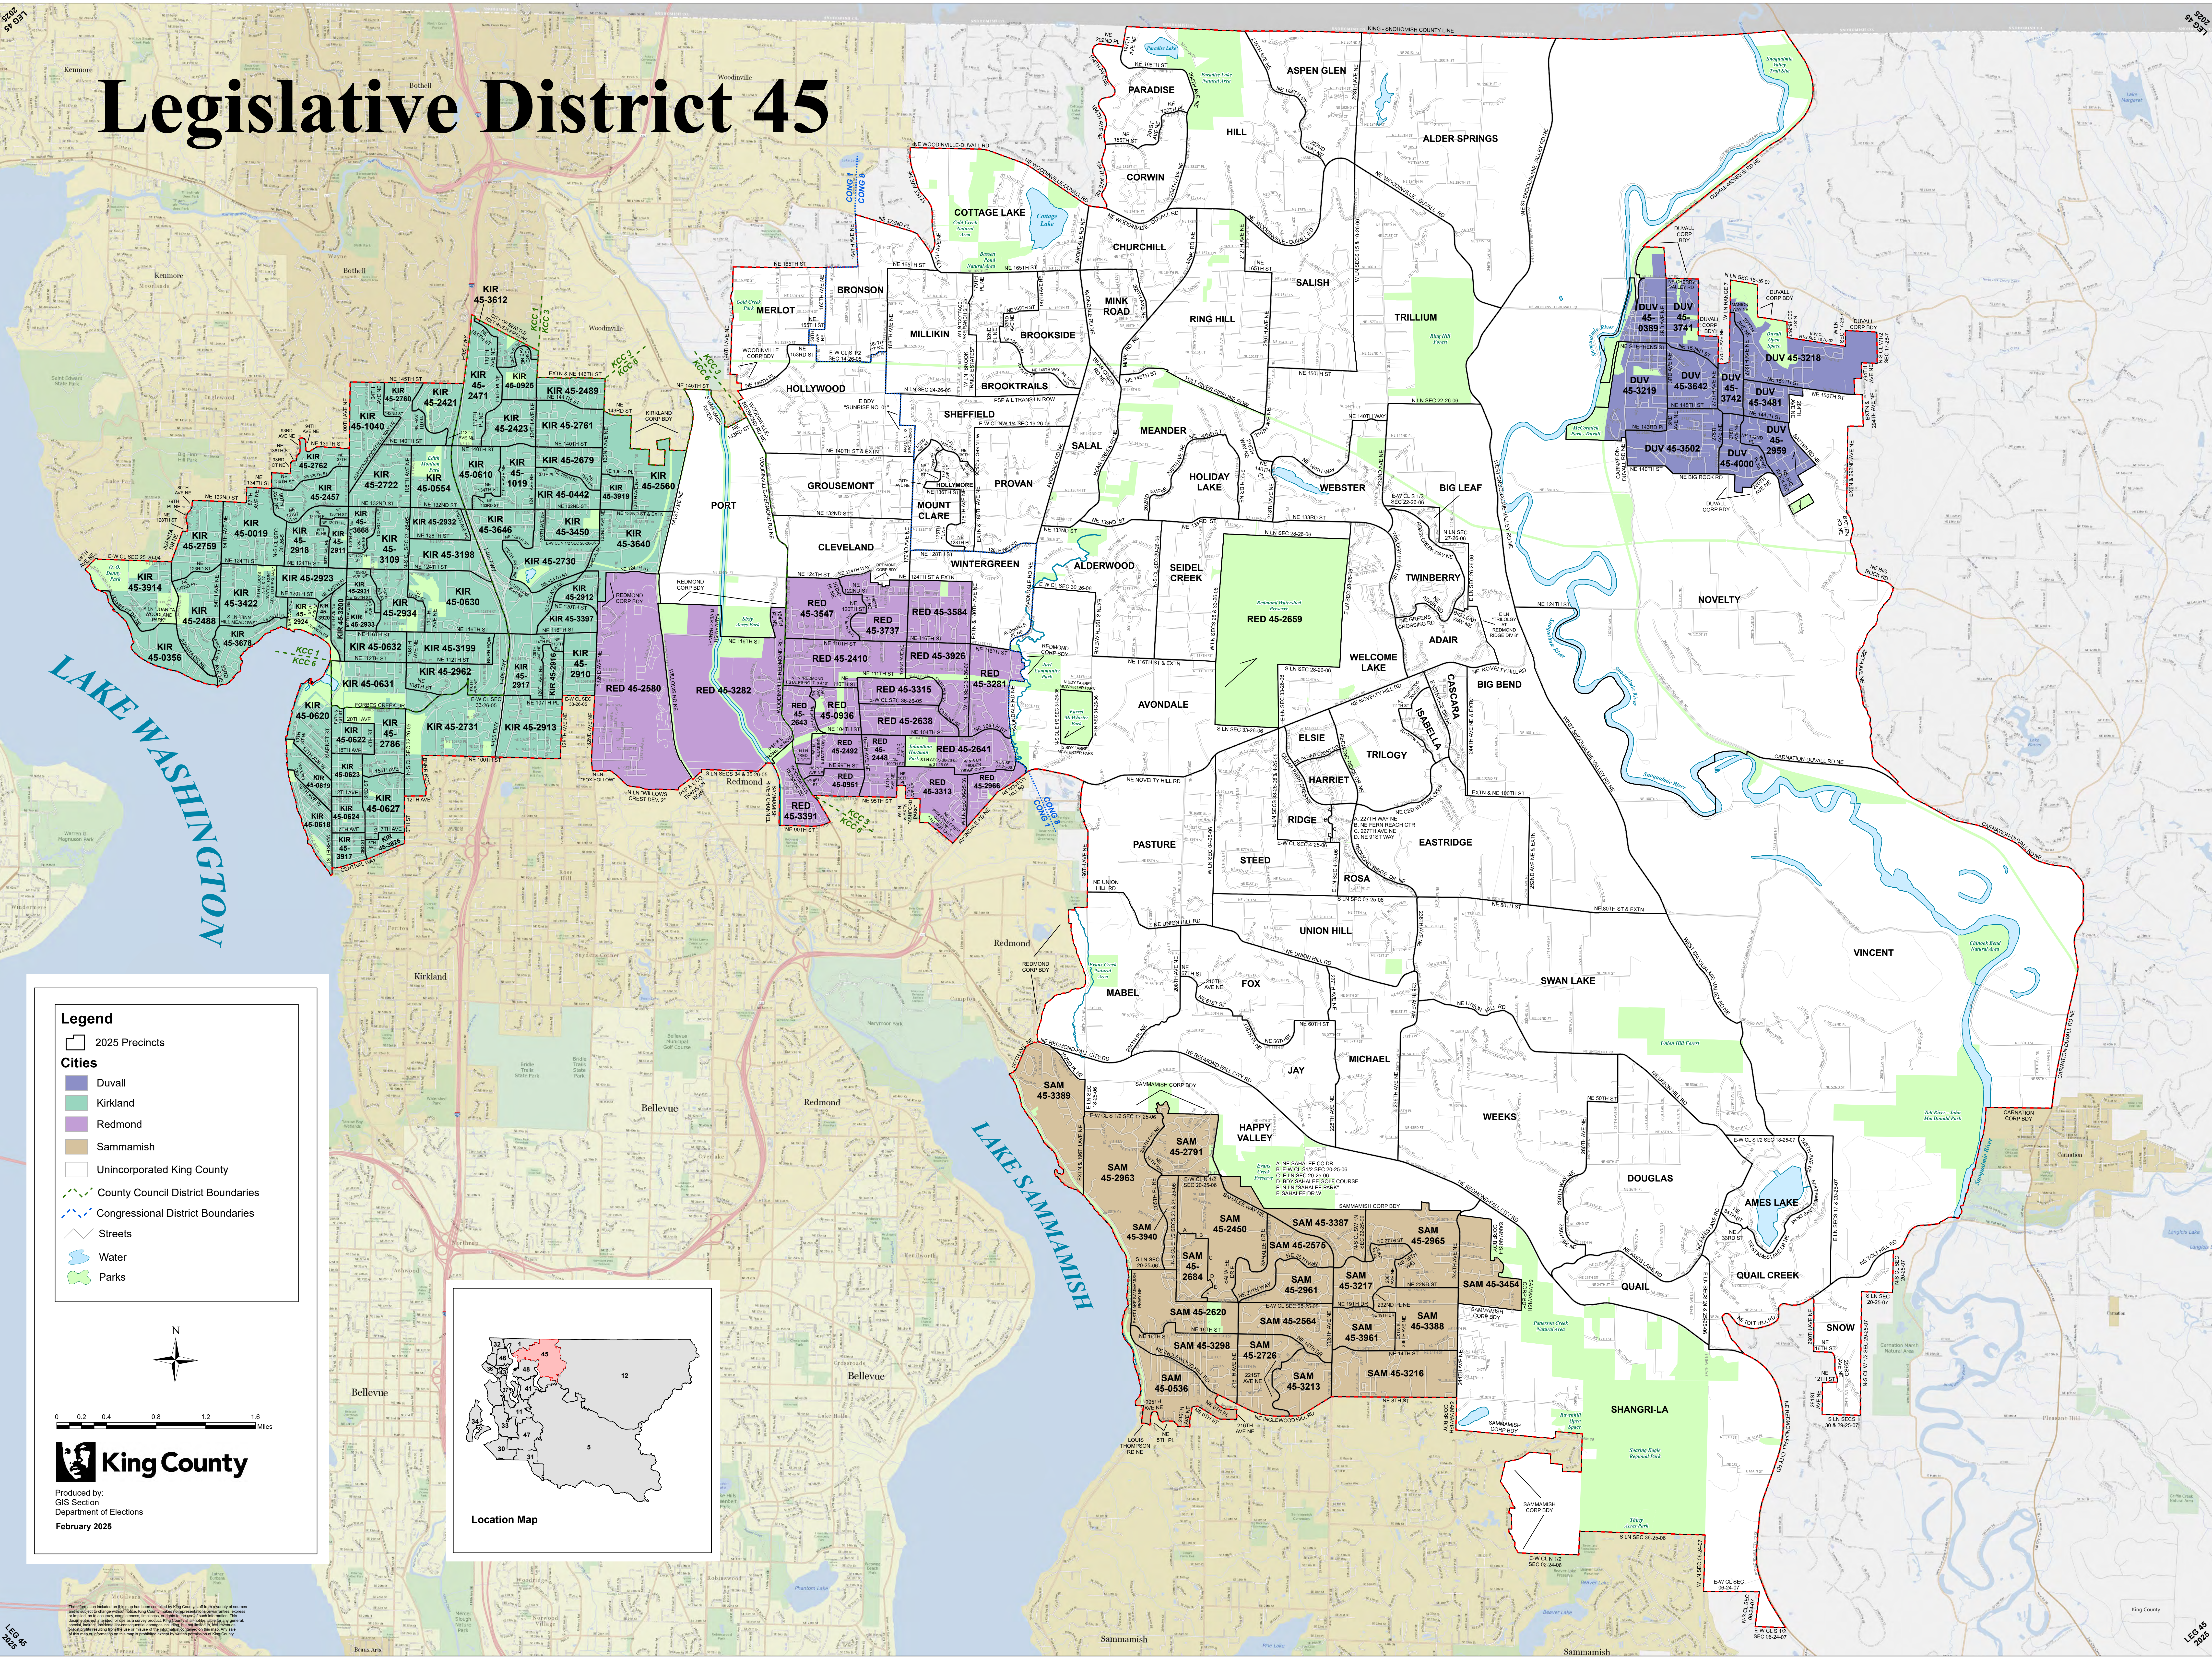

Legislative District 45

Legend

- 2025 Precincts
- **Cities**
  - Duvall
  - Kirkland
  - Redmond
  - Sammamish
  - Unincorporated King County
- County Council District Boundaries
- Congressional District Boundaries
- Streets
- Water
- Parks