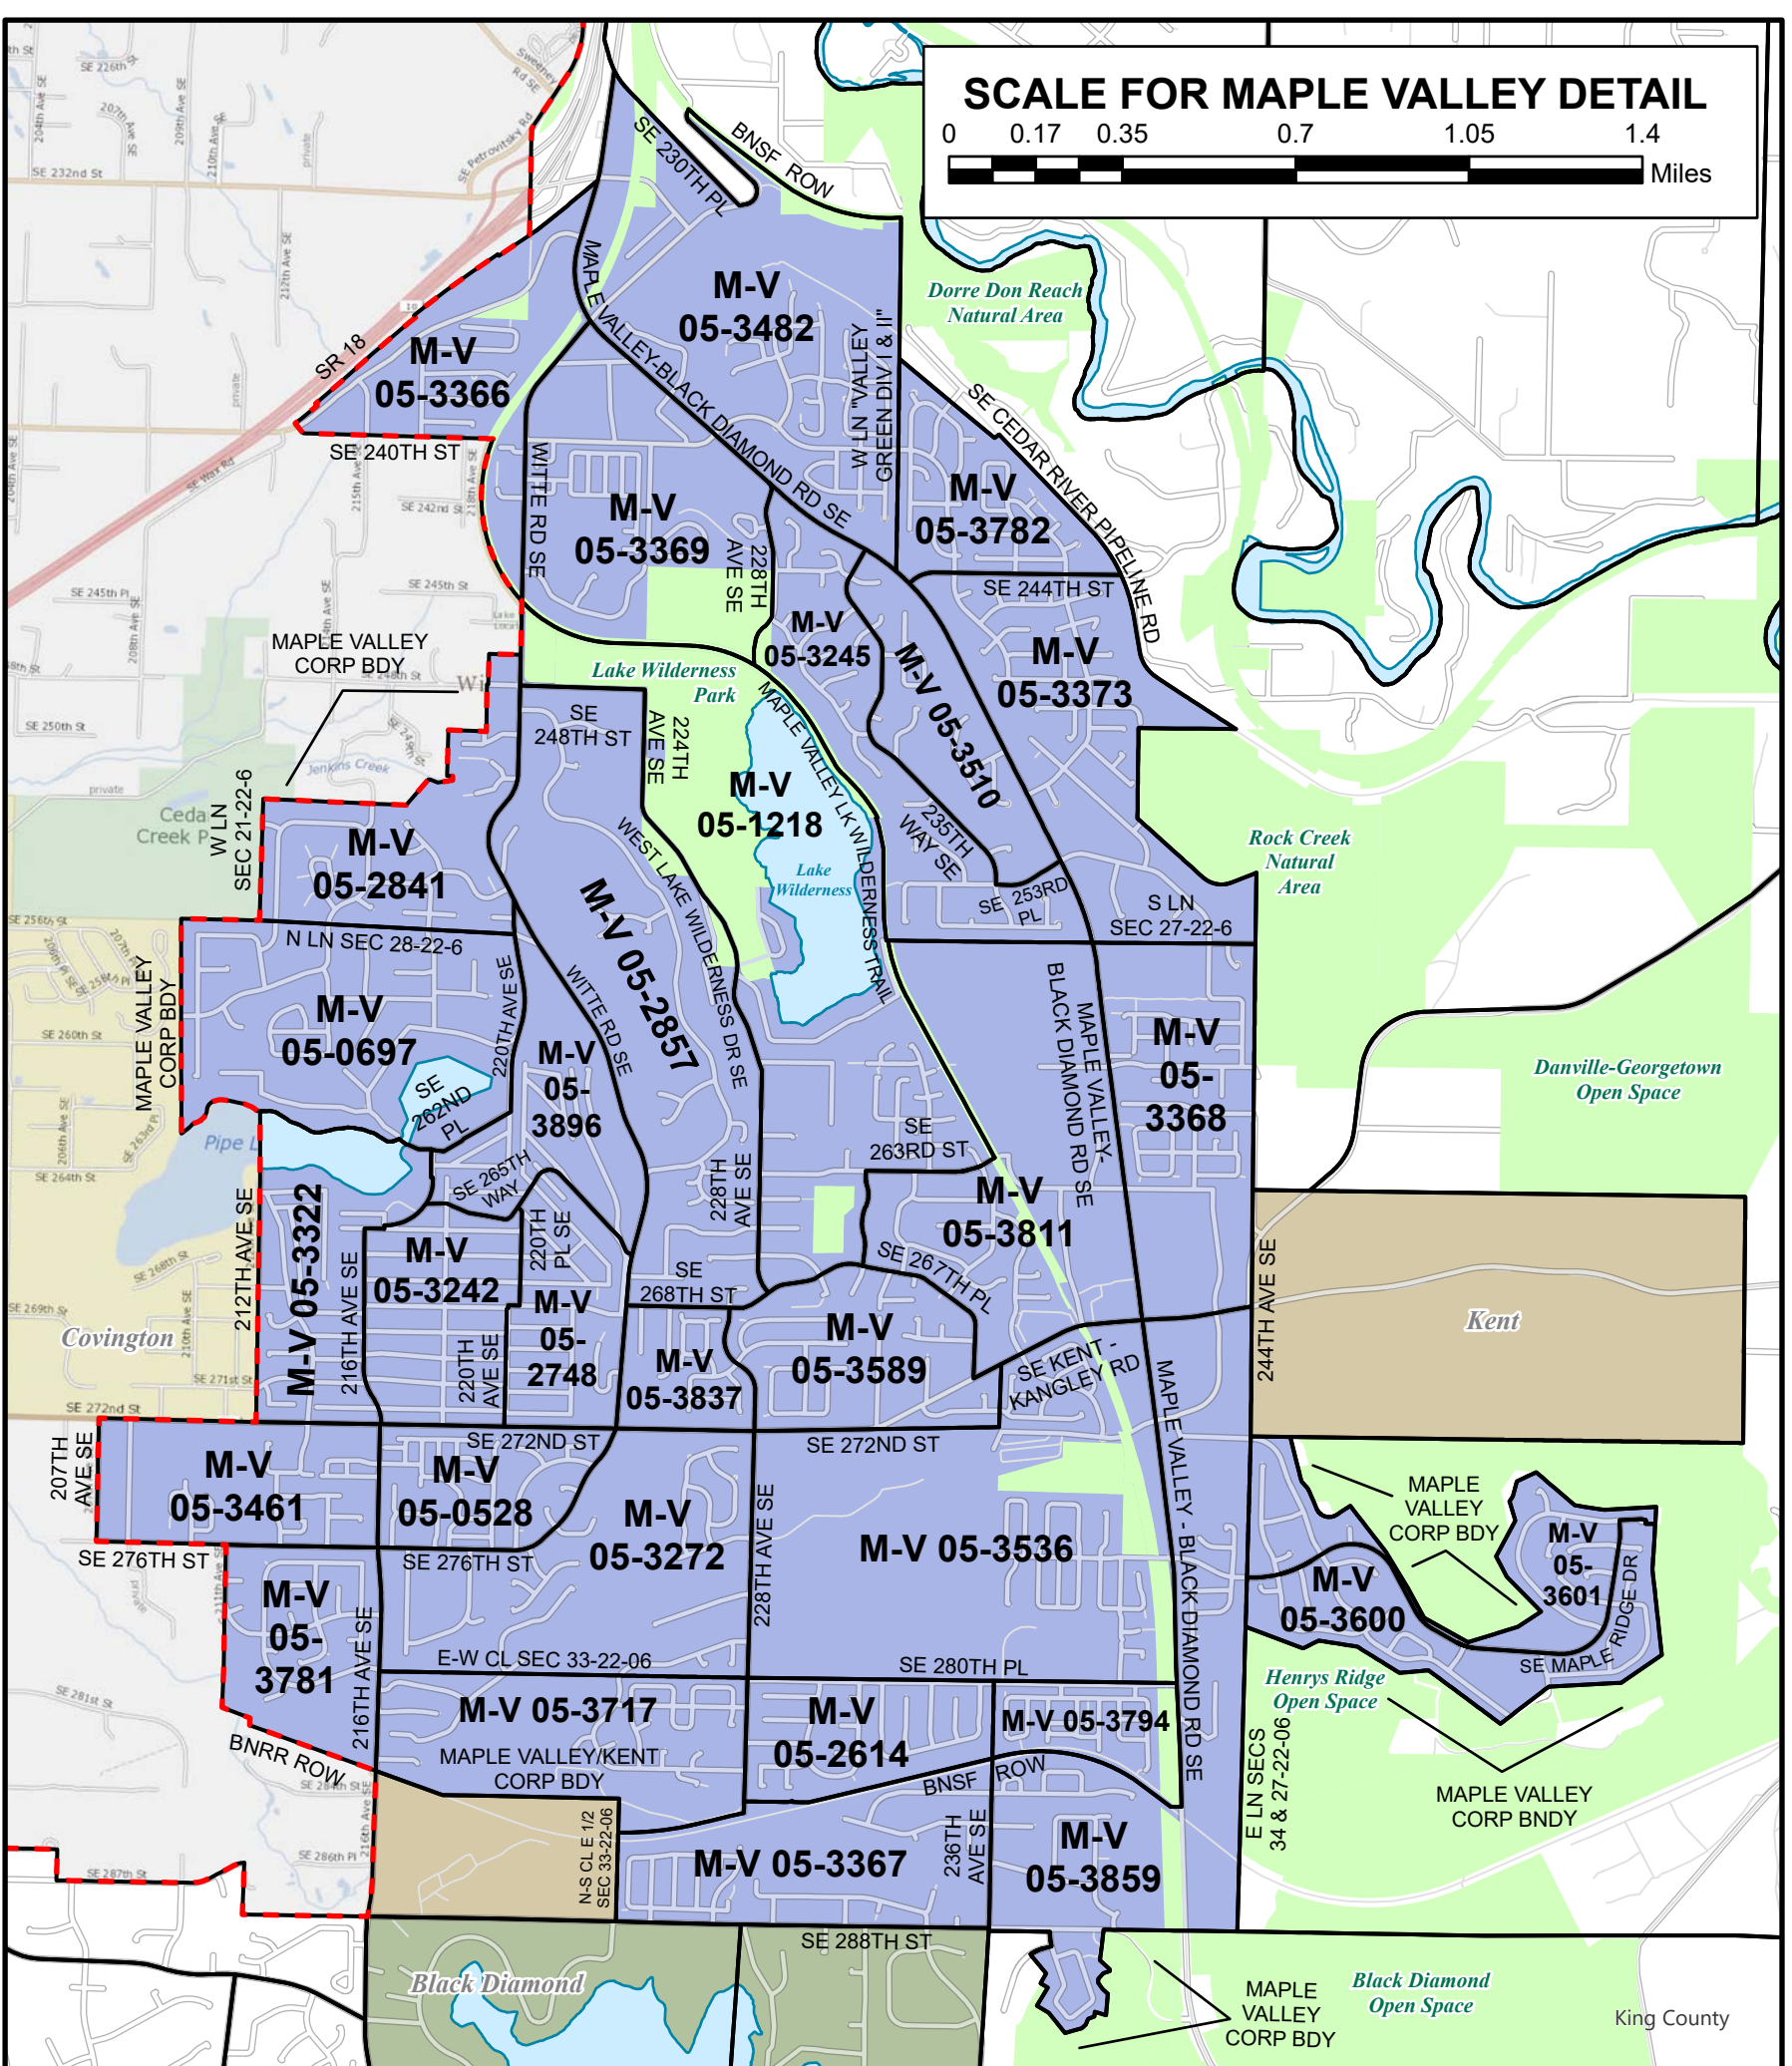

SCALE FOR MAPLE VALLEY DETAIL