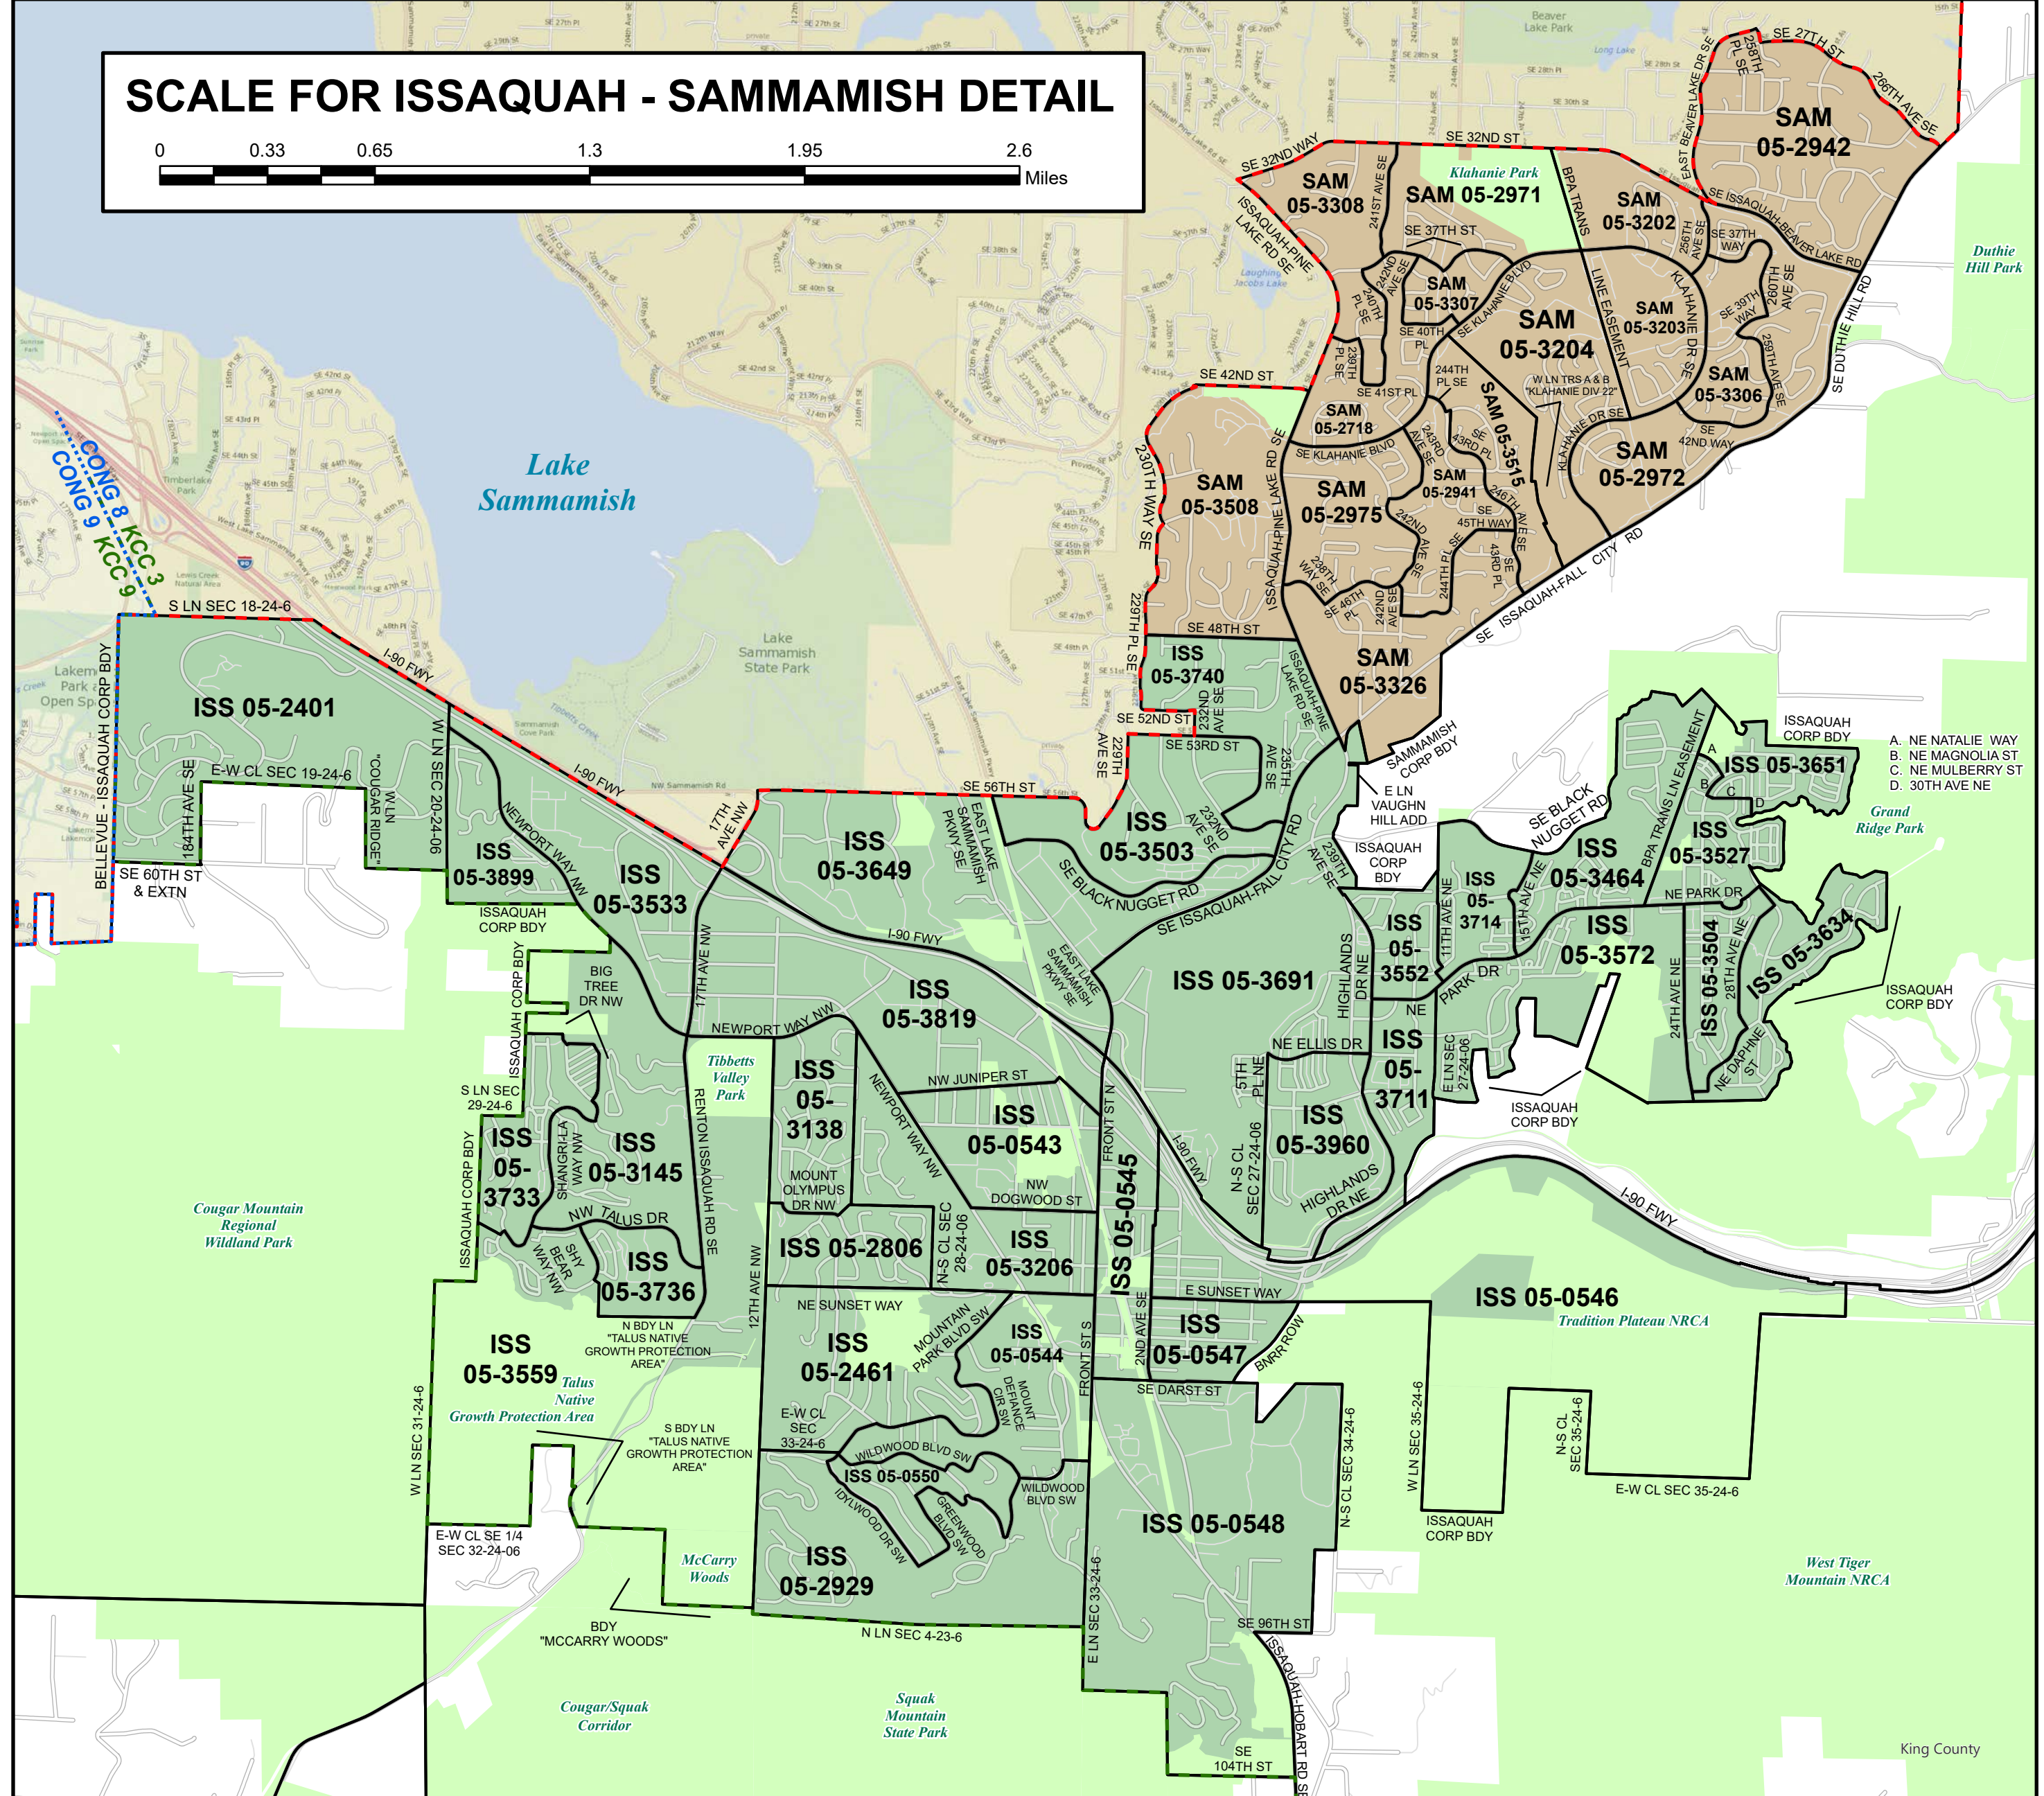

Legislative District 5

SCALE FOR ISSAQUAH - SAMMAMISH DETAIL