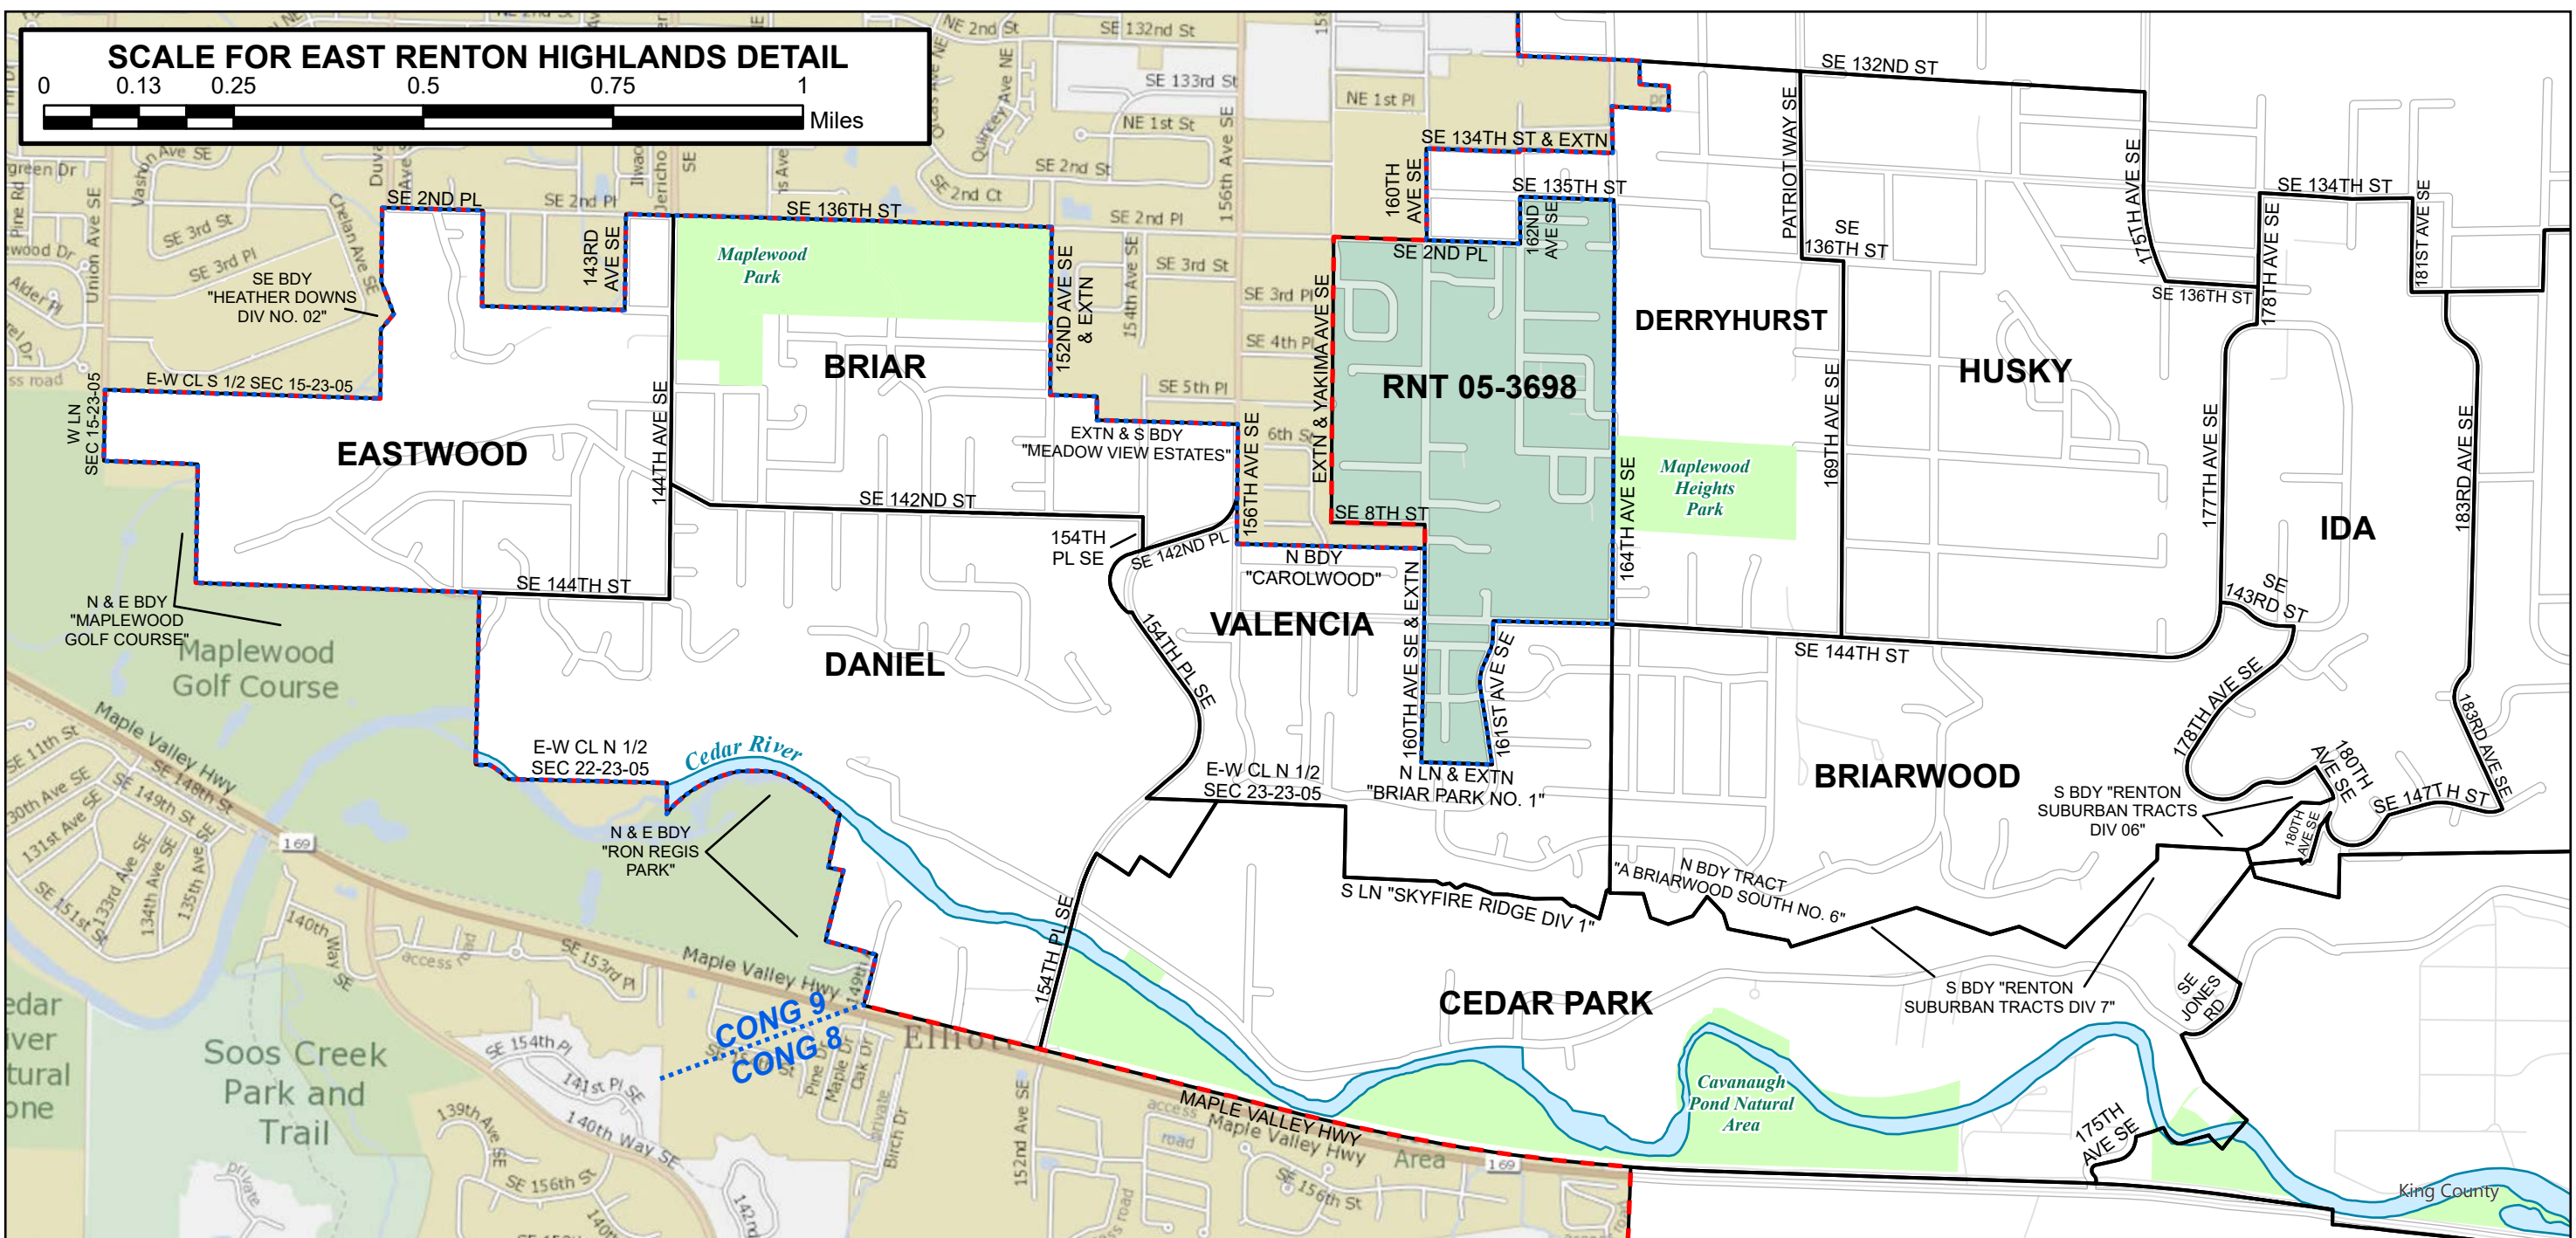

SCALE FOR EAST RENTON HIGHLANDS DETAIL