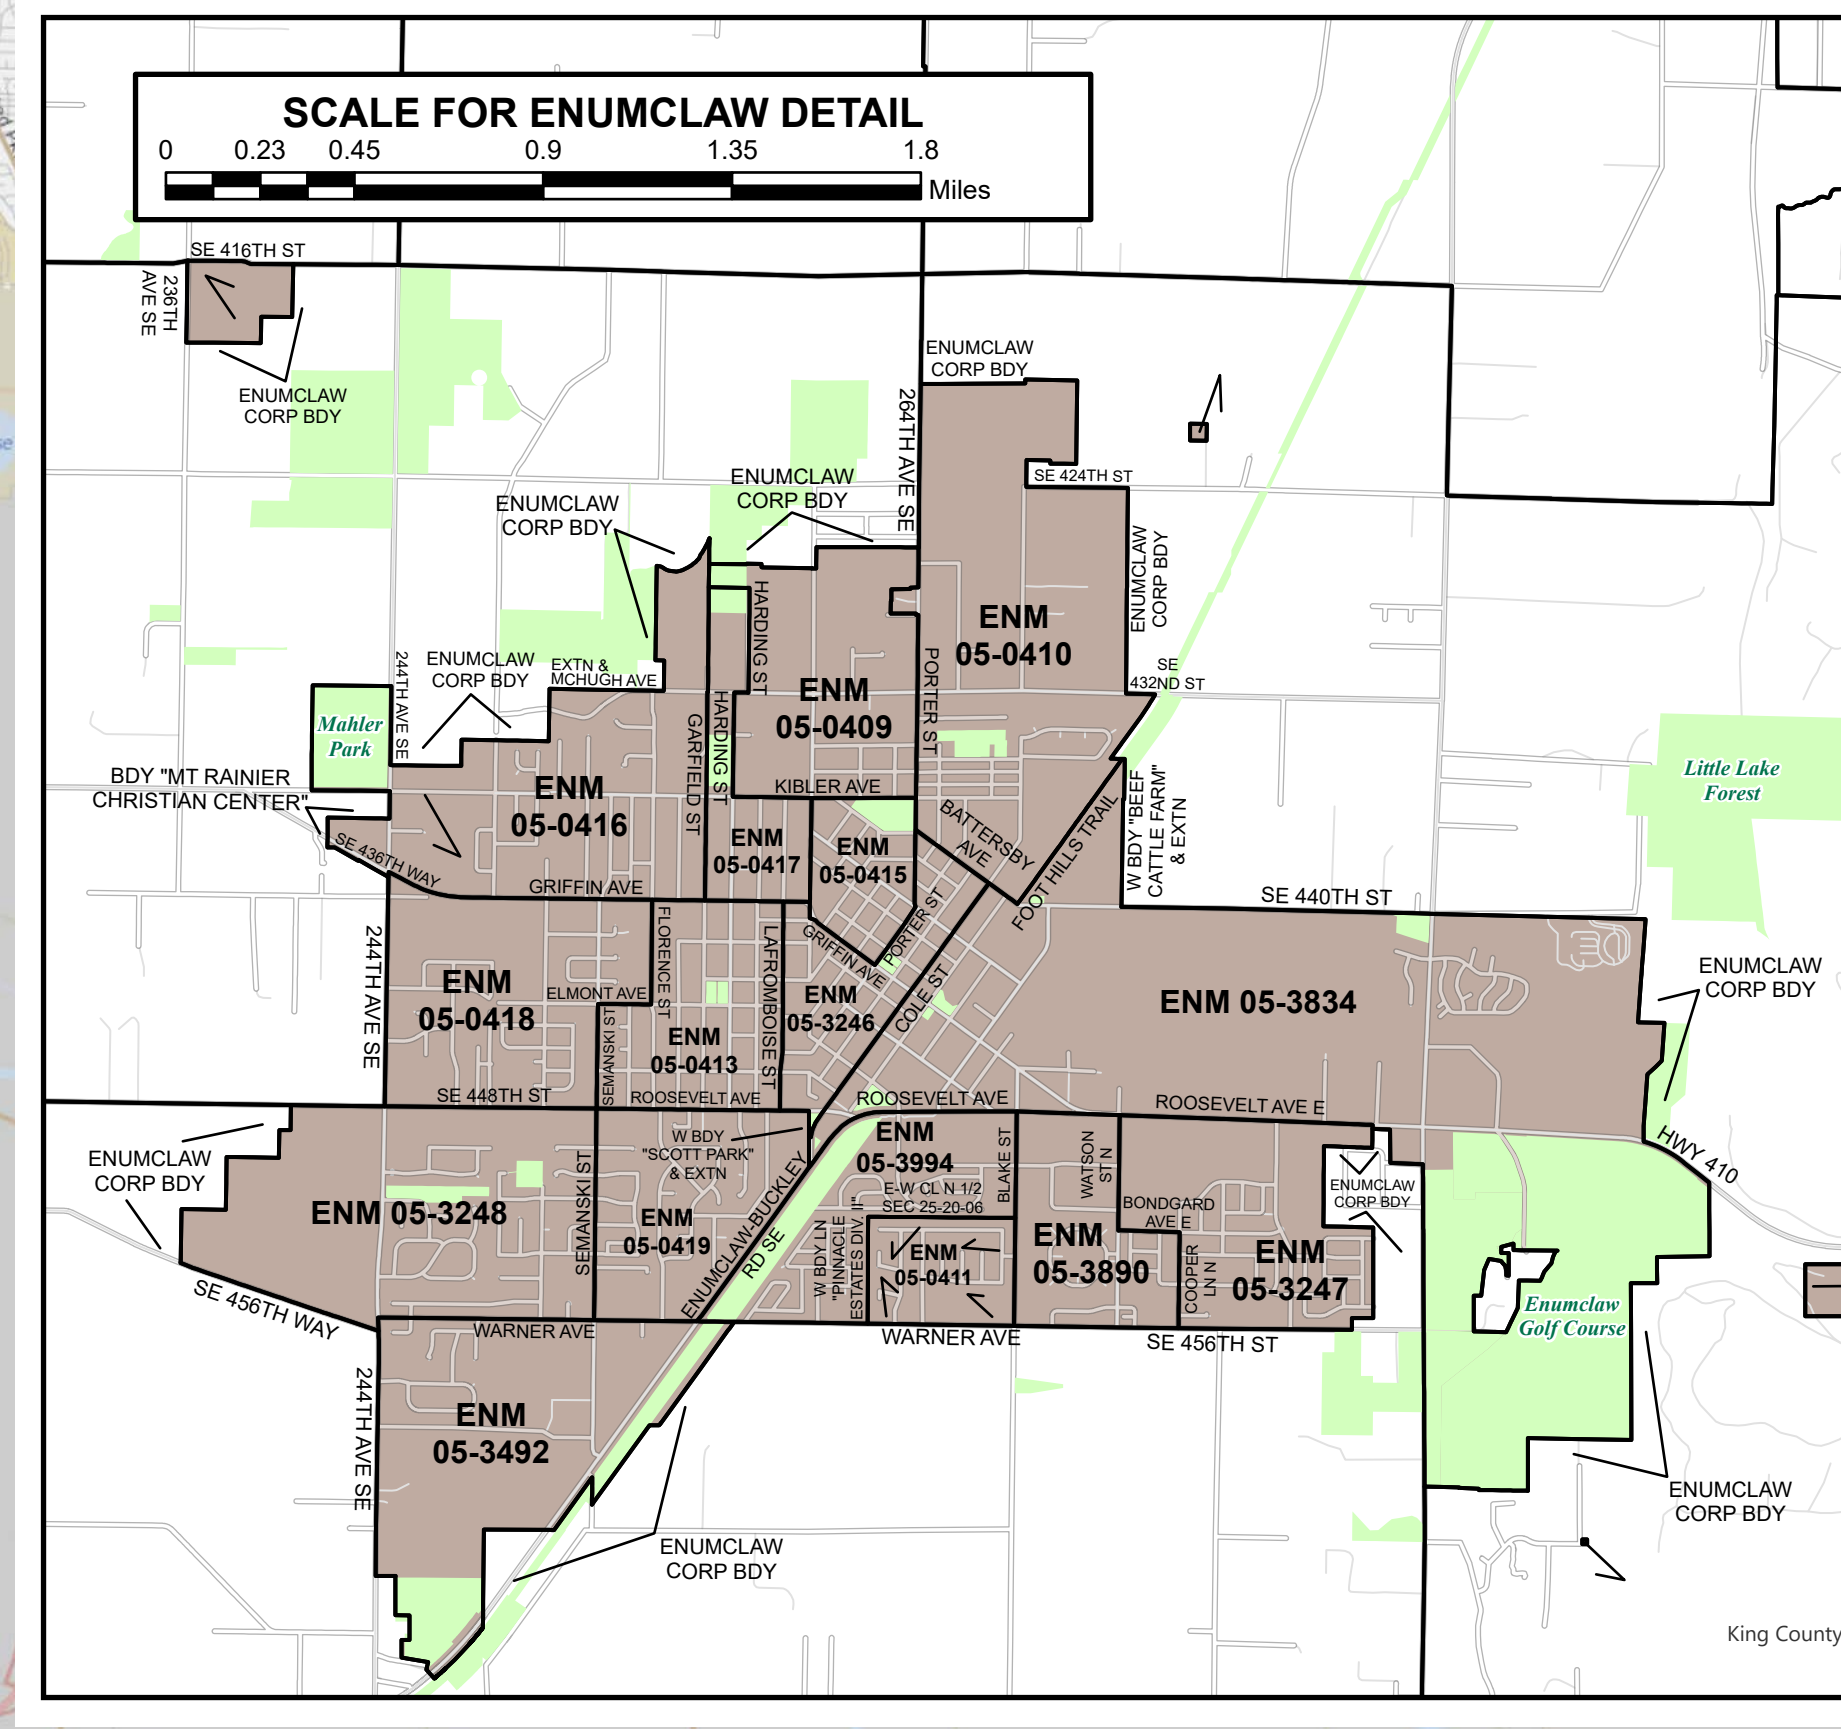

SCALE FOR ENUMCLAW DETAIL