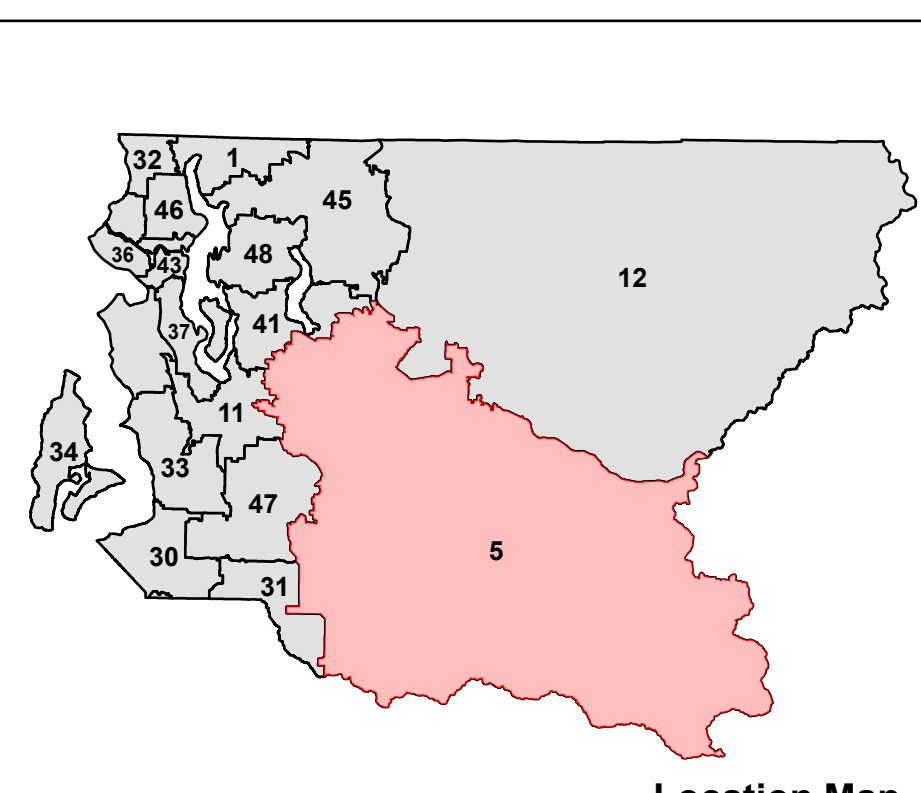

SEE DETAIL AT LEFT

SEE DETAIL AT LEFT

SEE DETAIL AT LEFT

SEE DETAIL AT LEFT

Legend

- 2025 Precincts
- Cities
  - Black Diamond
  - Enumclaw
  - Issaquah
  - Kent
  - Maple Valley
  - Renton
  - Sammamish
  - Snoqualmie
  - Unincorporated King County
- County Council District Boundaries
- Congressional District Boundaries
- Streets
- Water
- Parks

King County
Produced by GIS Section
Department of Elections
February 2025