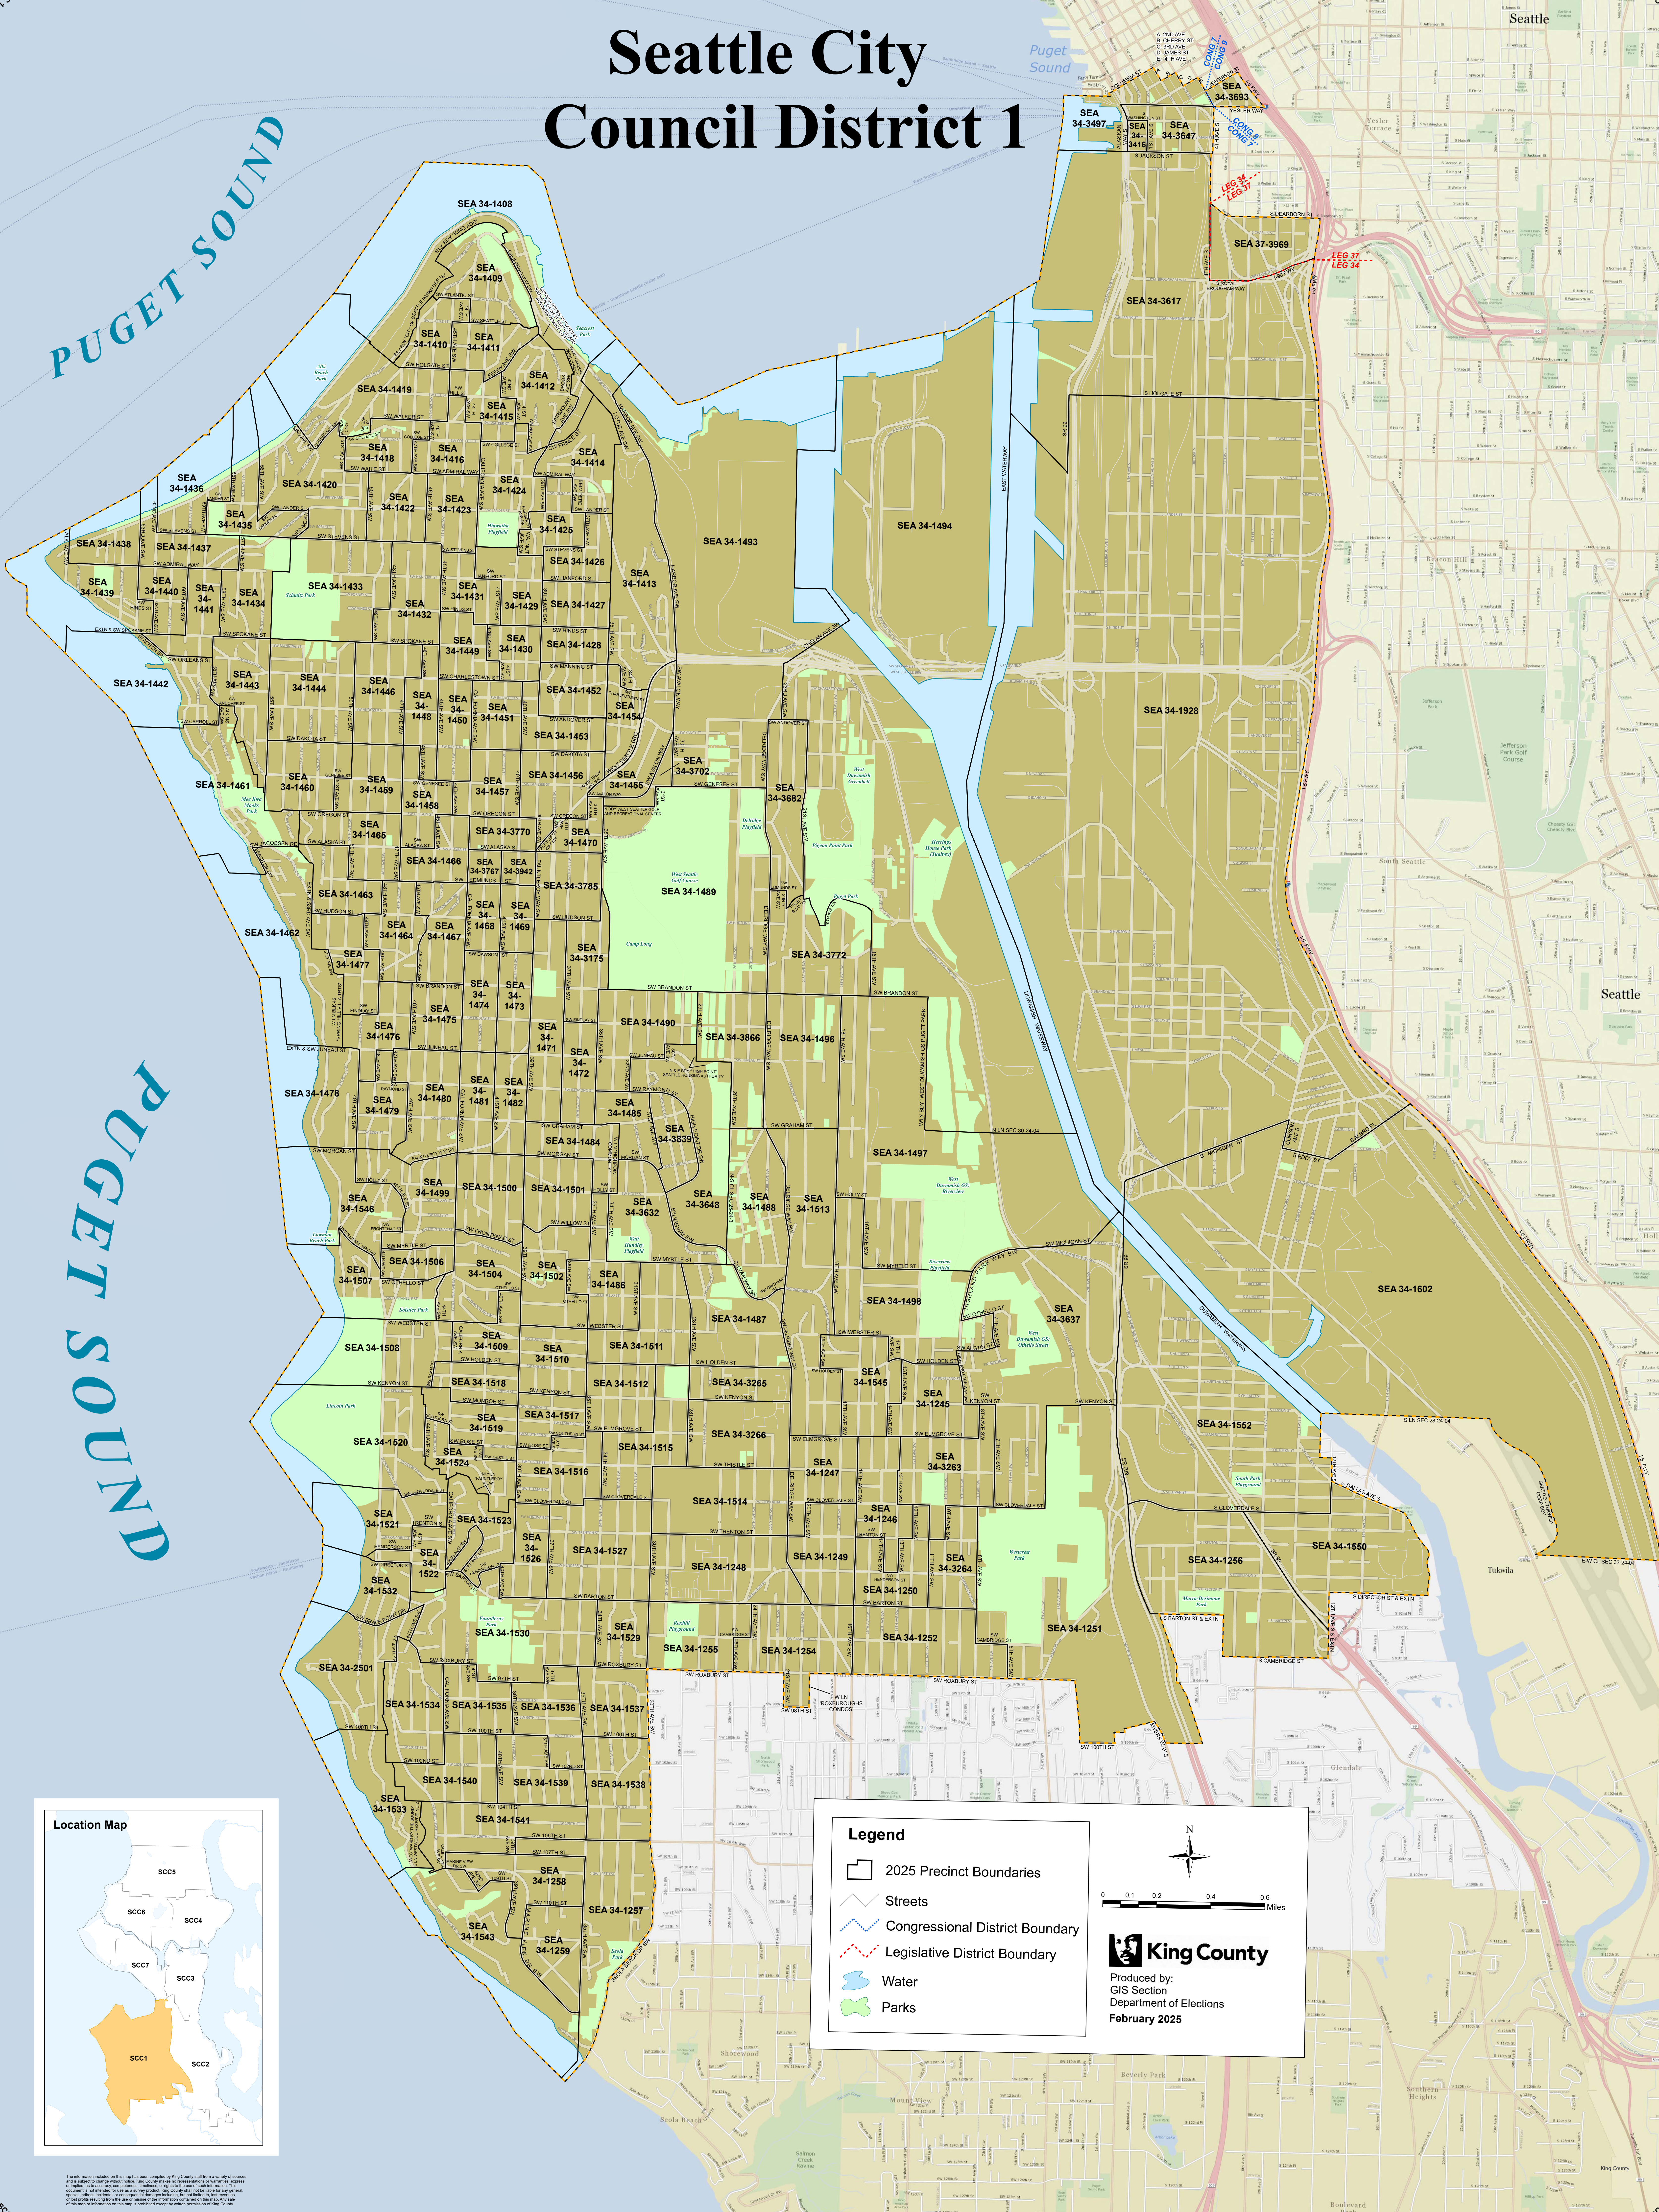

Seattle City Council District 1

PUGET SOUND

PUGET SOUND

Legend

- 2025 Precinct Boundaries
- Streets
- Congressional District Boundary
- Legislative District Boundary
- Water
- Parks

Produced by:
GIS Section
Department of Elections
February 2025