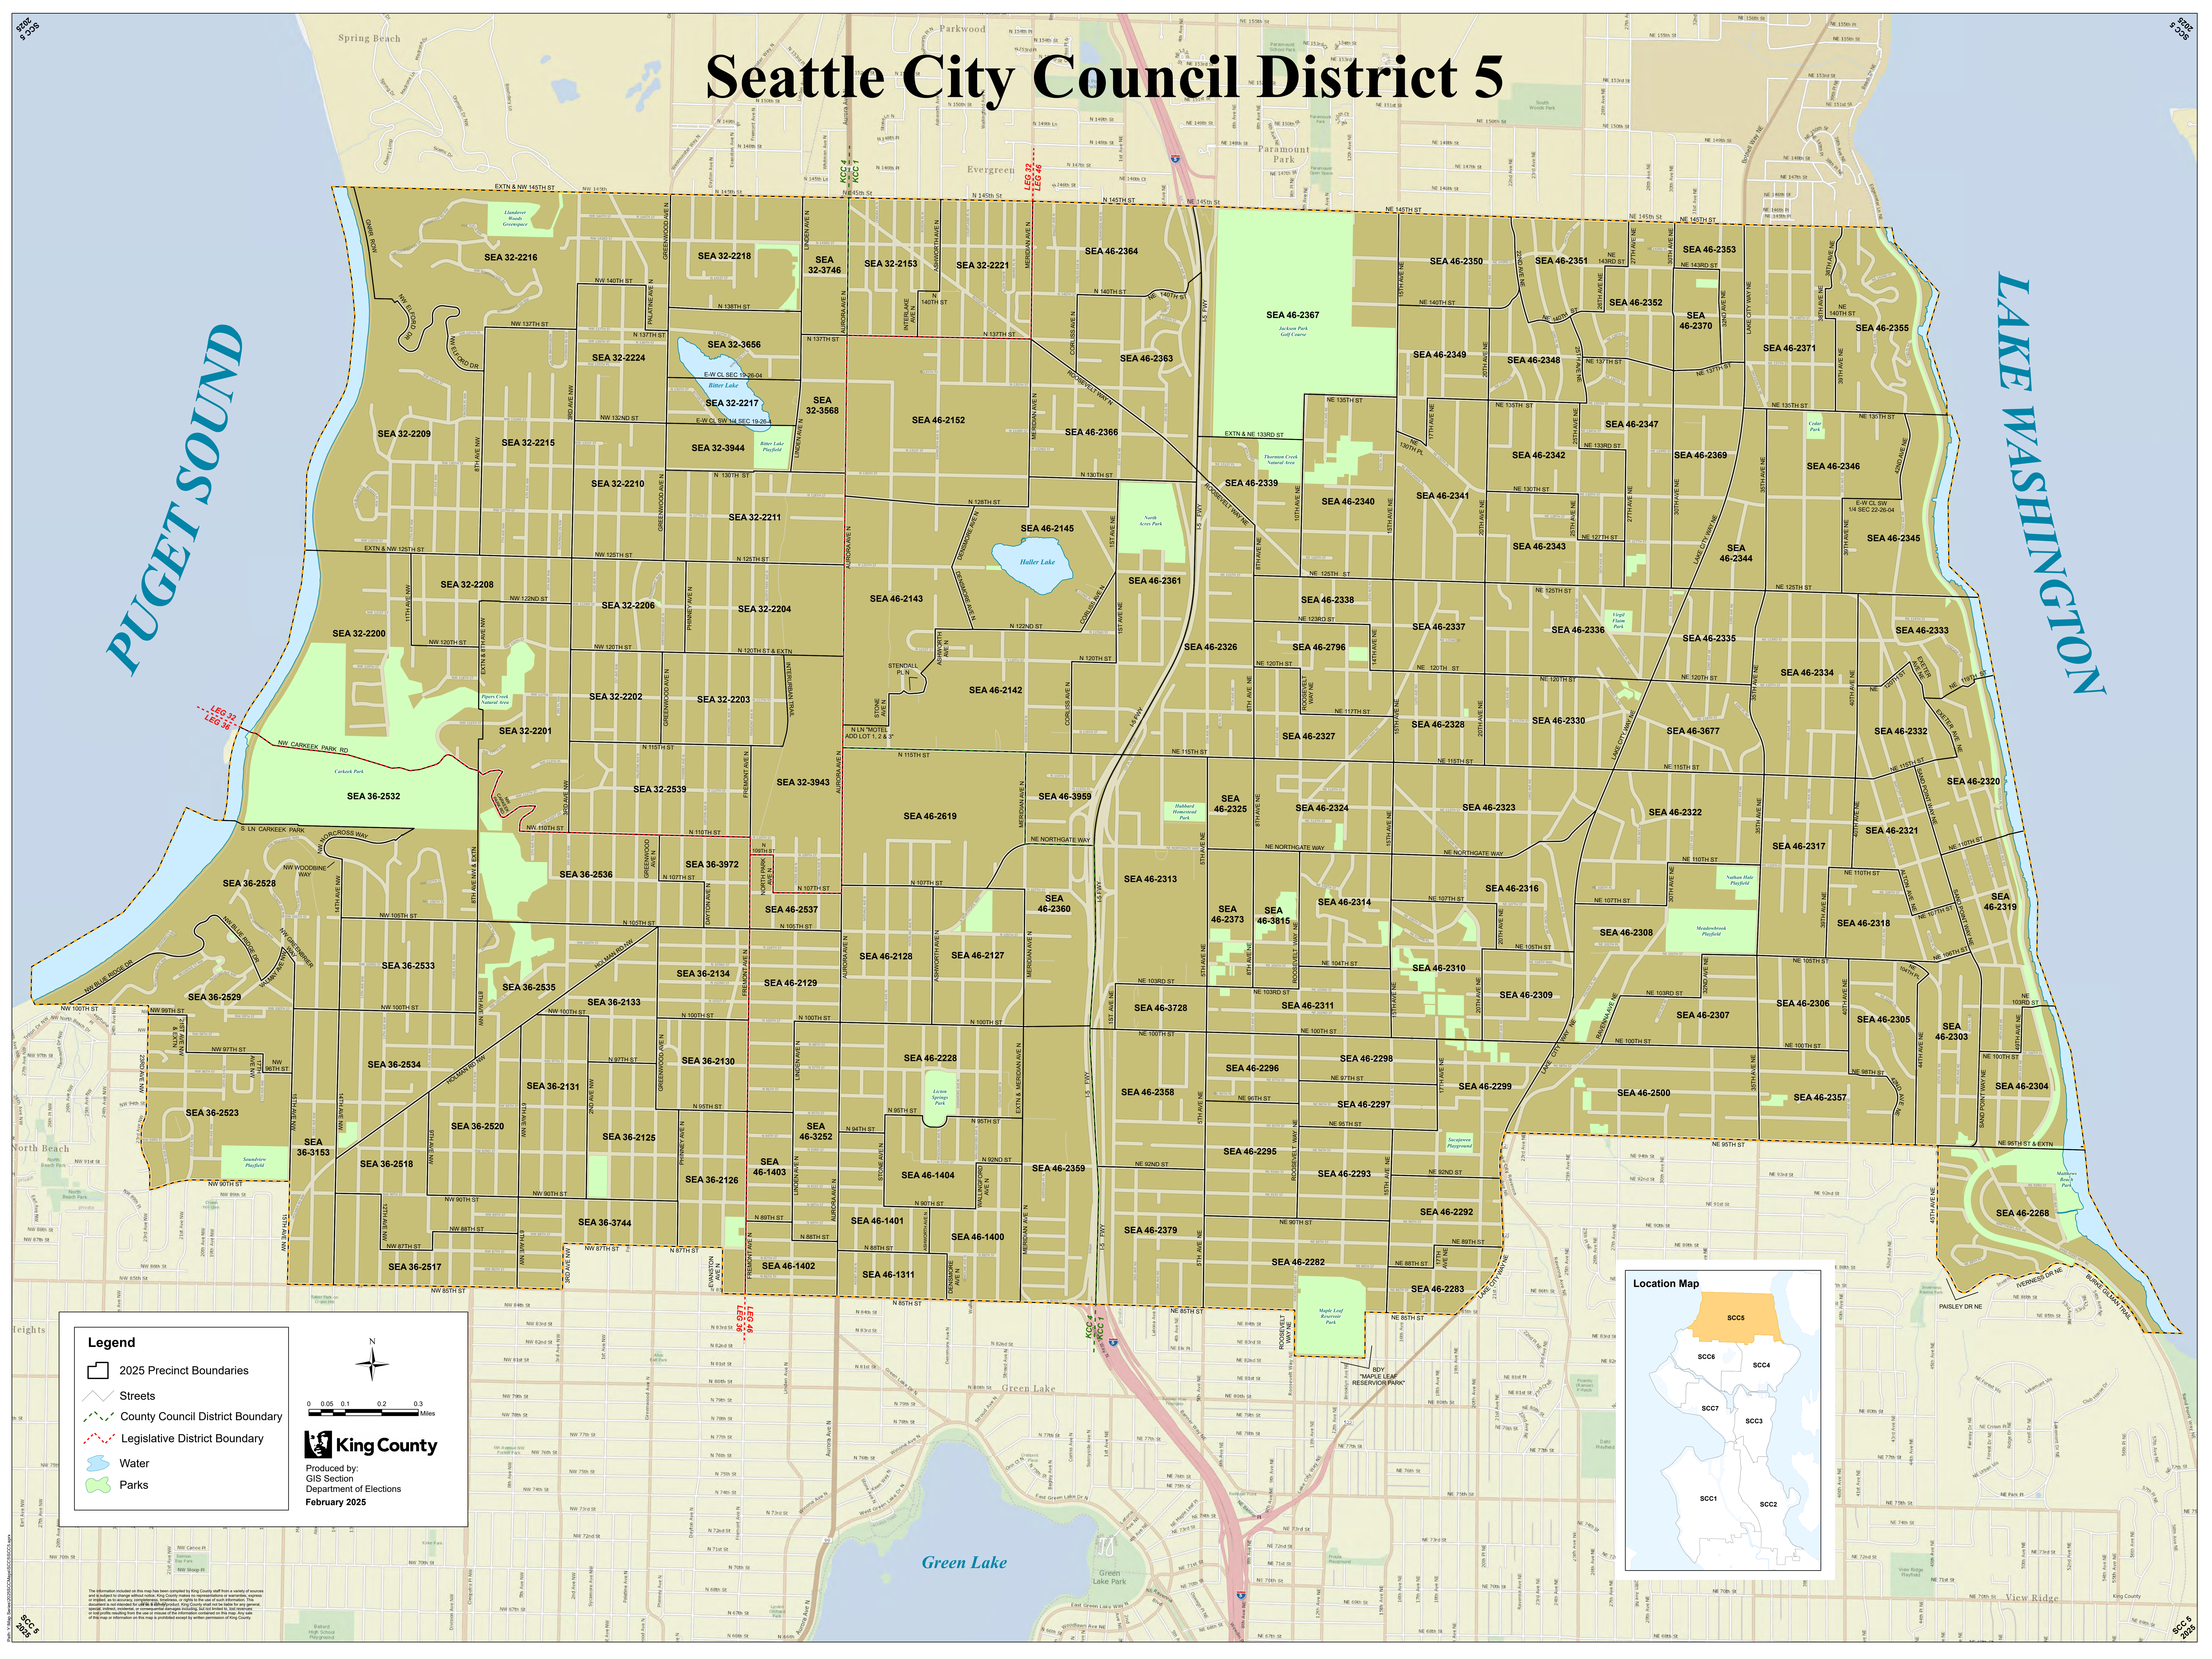

Seattle City Council District 5

Legend

- ▭ 2025 Precinct Boundaries
- Streets
- County Council District Boundary
- Legislative District Boundary
- Water
- Parks

King County
Produced by:
GIS Section
Department of Elections
February 2025