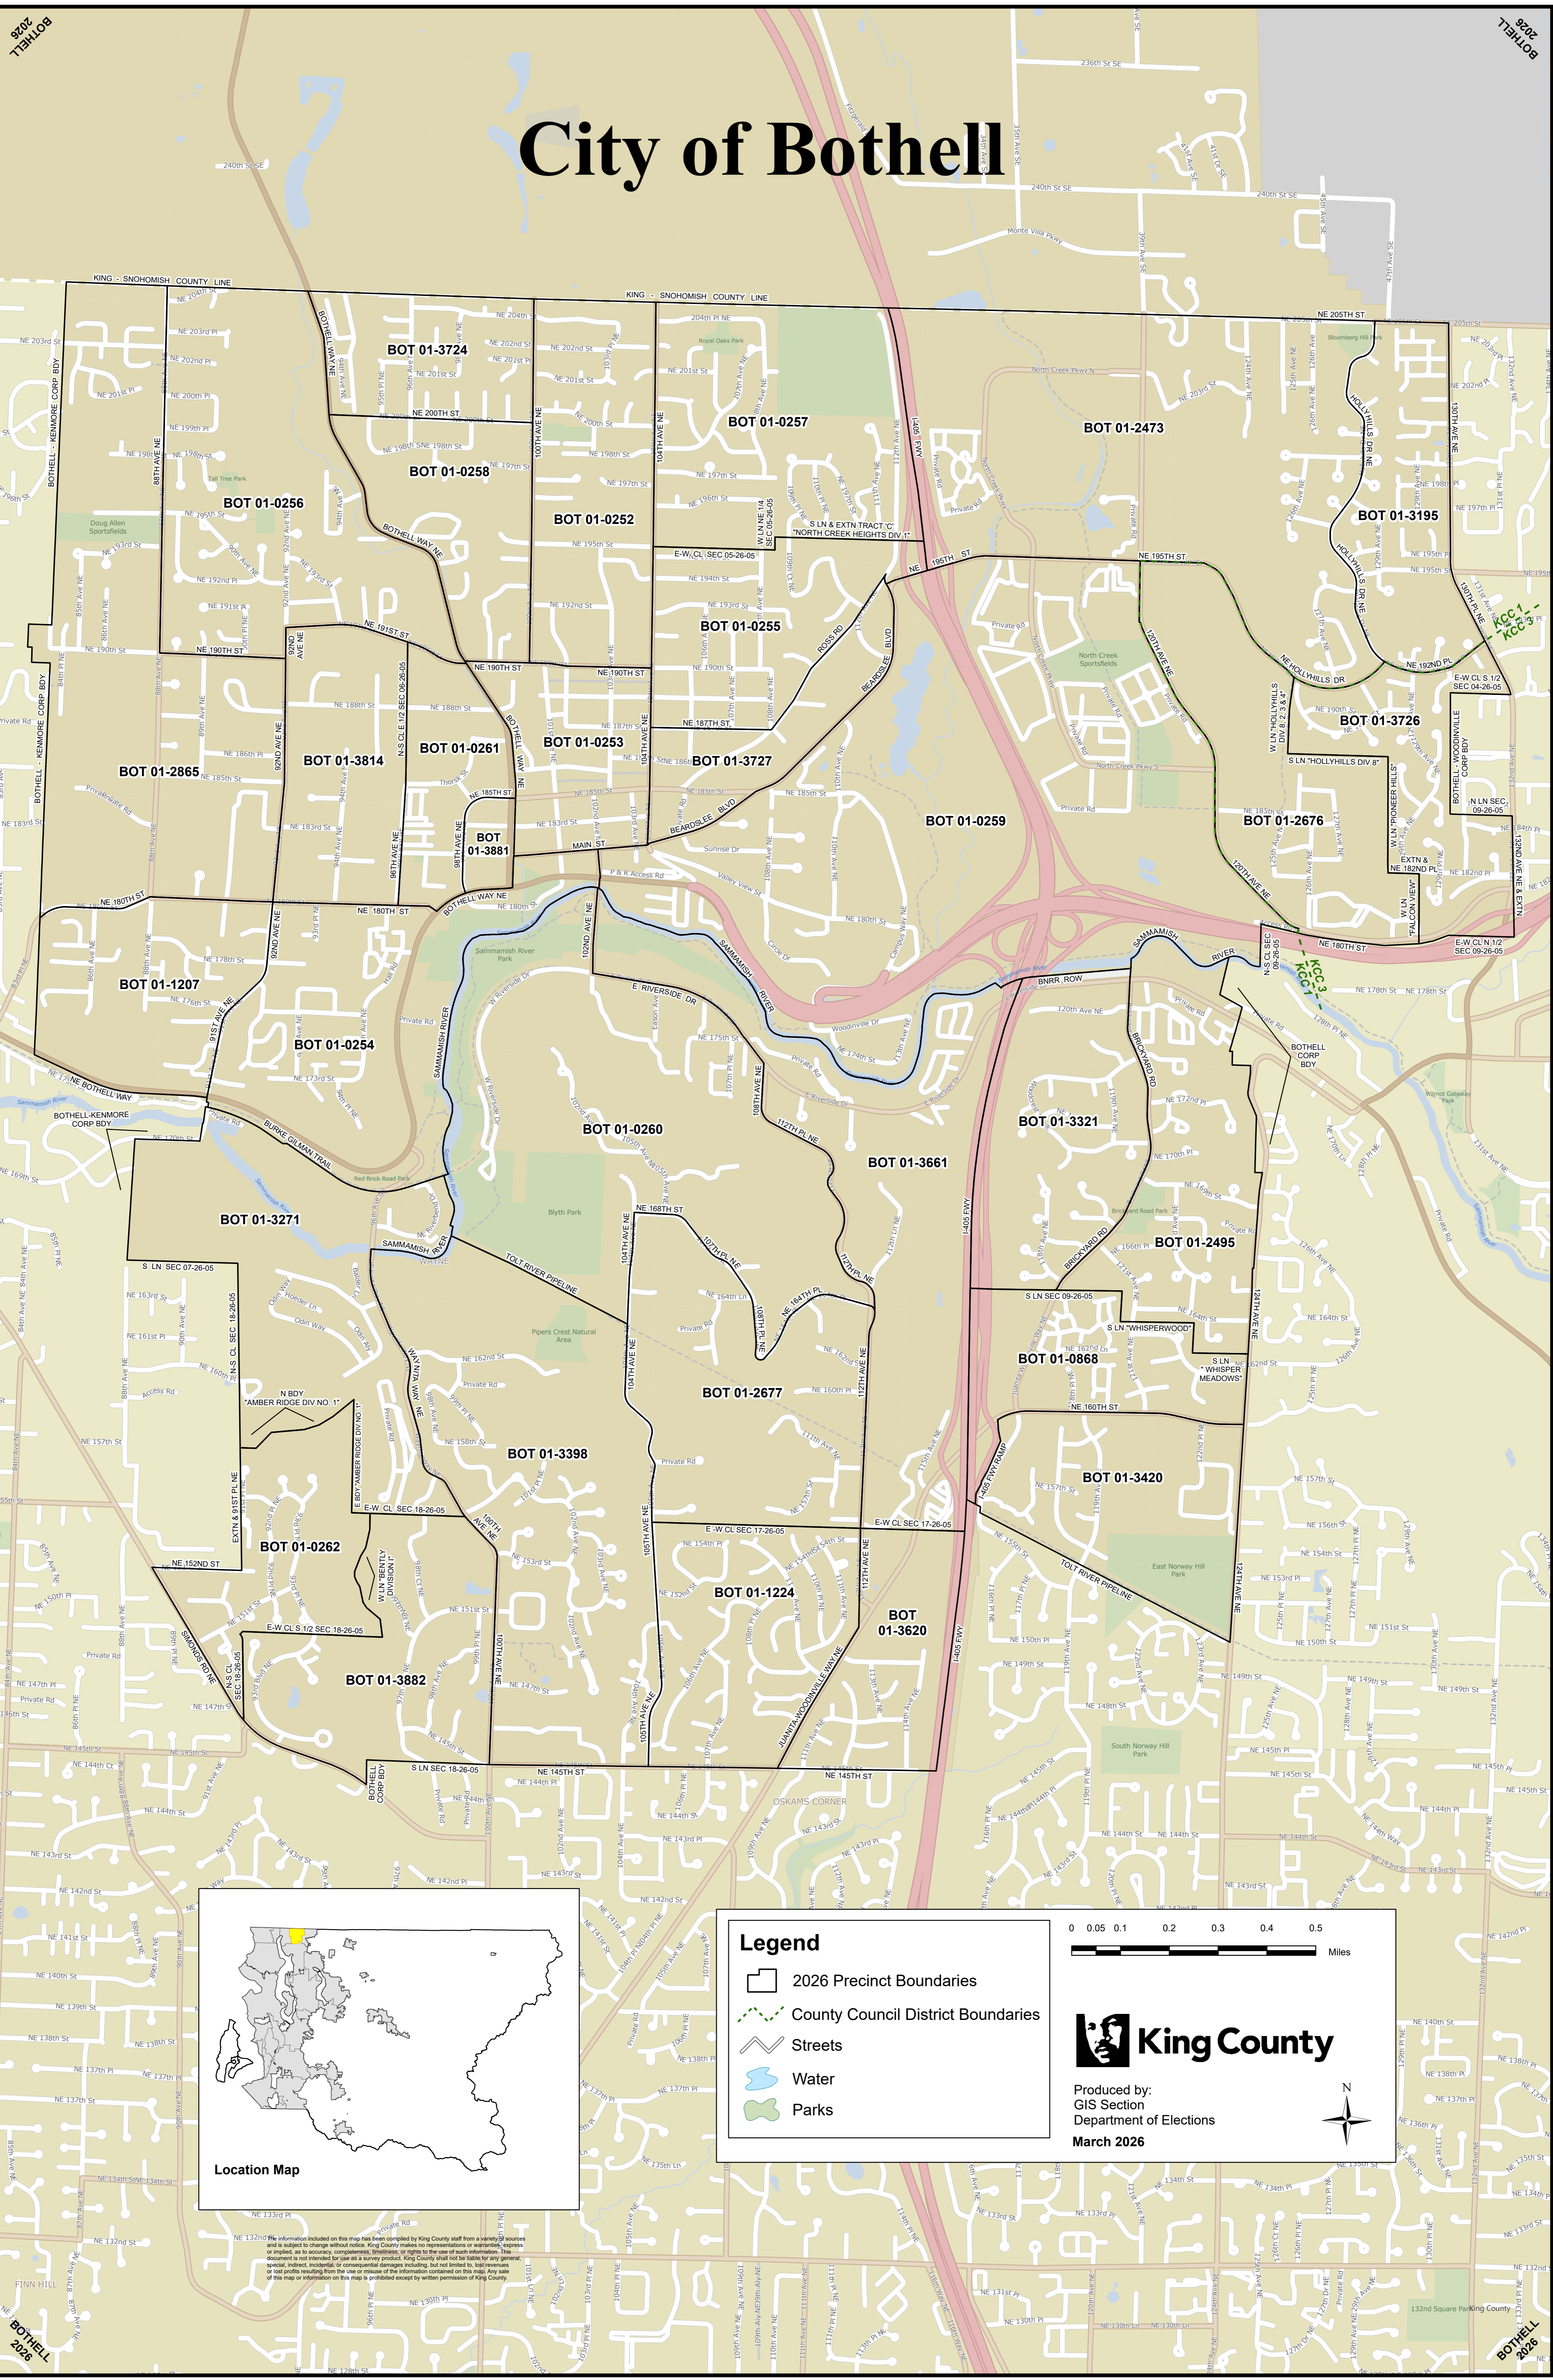

City of Bothell

Legend

- 2026 Precinct Boundaries
- County Council District Boundaries
- Streets
- Water
- Parks

Produced by:
GIS Section
Department of Elections
March 2026

The information included on this map has been compiled by King County staff from a variety of sources and is subject to change without notice. King County makes no representations or warranties, express or implied, as to accuracy, completeness, timeliness, or rights to the use of such information. This document is not intended for use in a revenue product. King County shall not be liable for any general, special, indirect, incidental, or consequential damages including, but not limited to, lost revenues or lost profits resulting from the use or misuse of the information contained on this map. Any sale of this map or information on this map is prohibited except by written permission of King County.