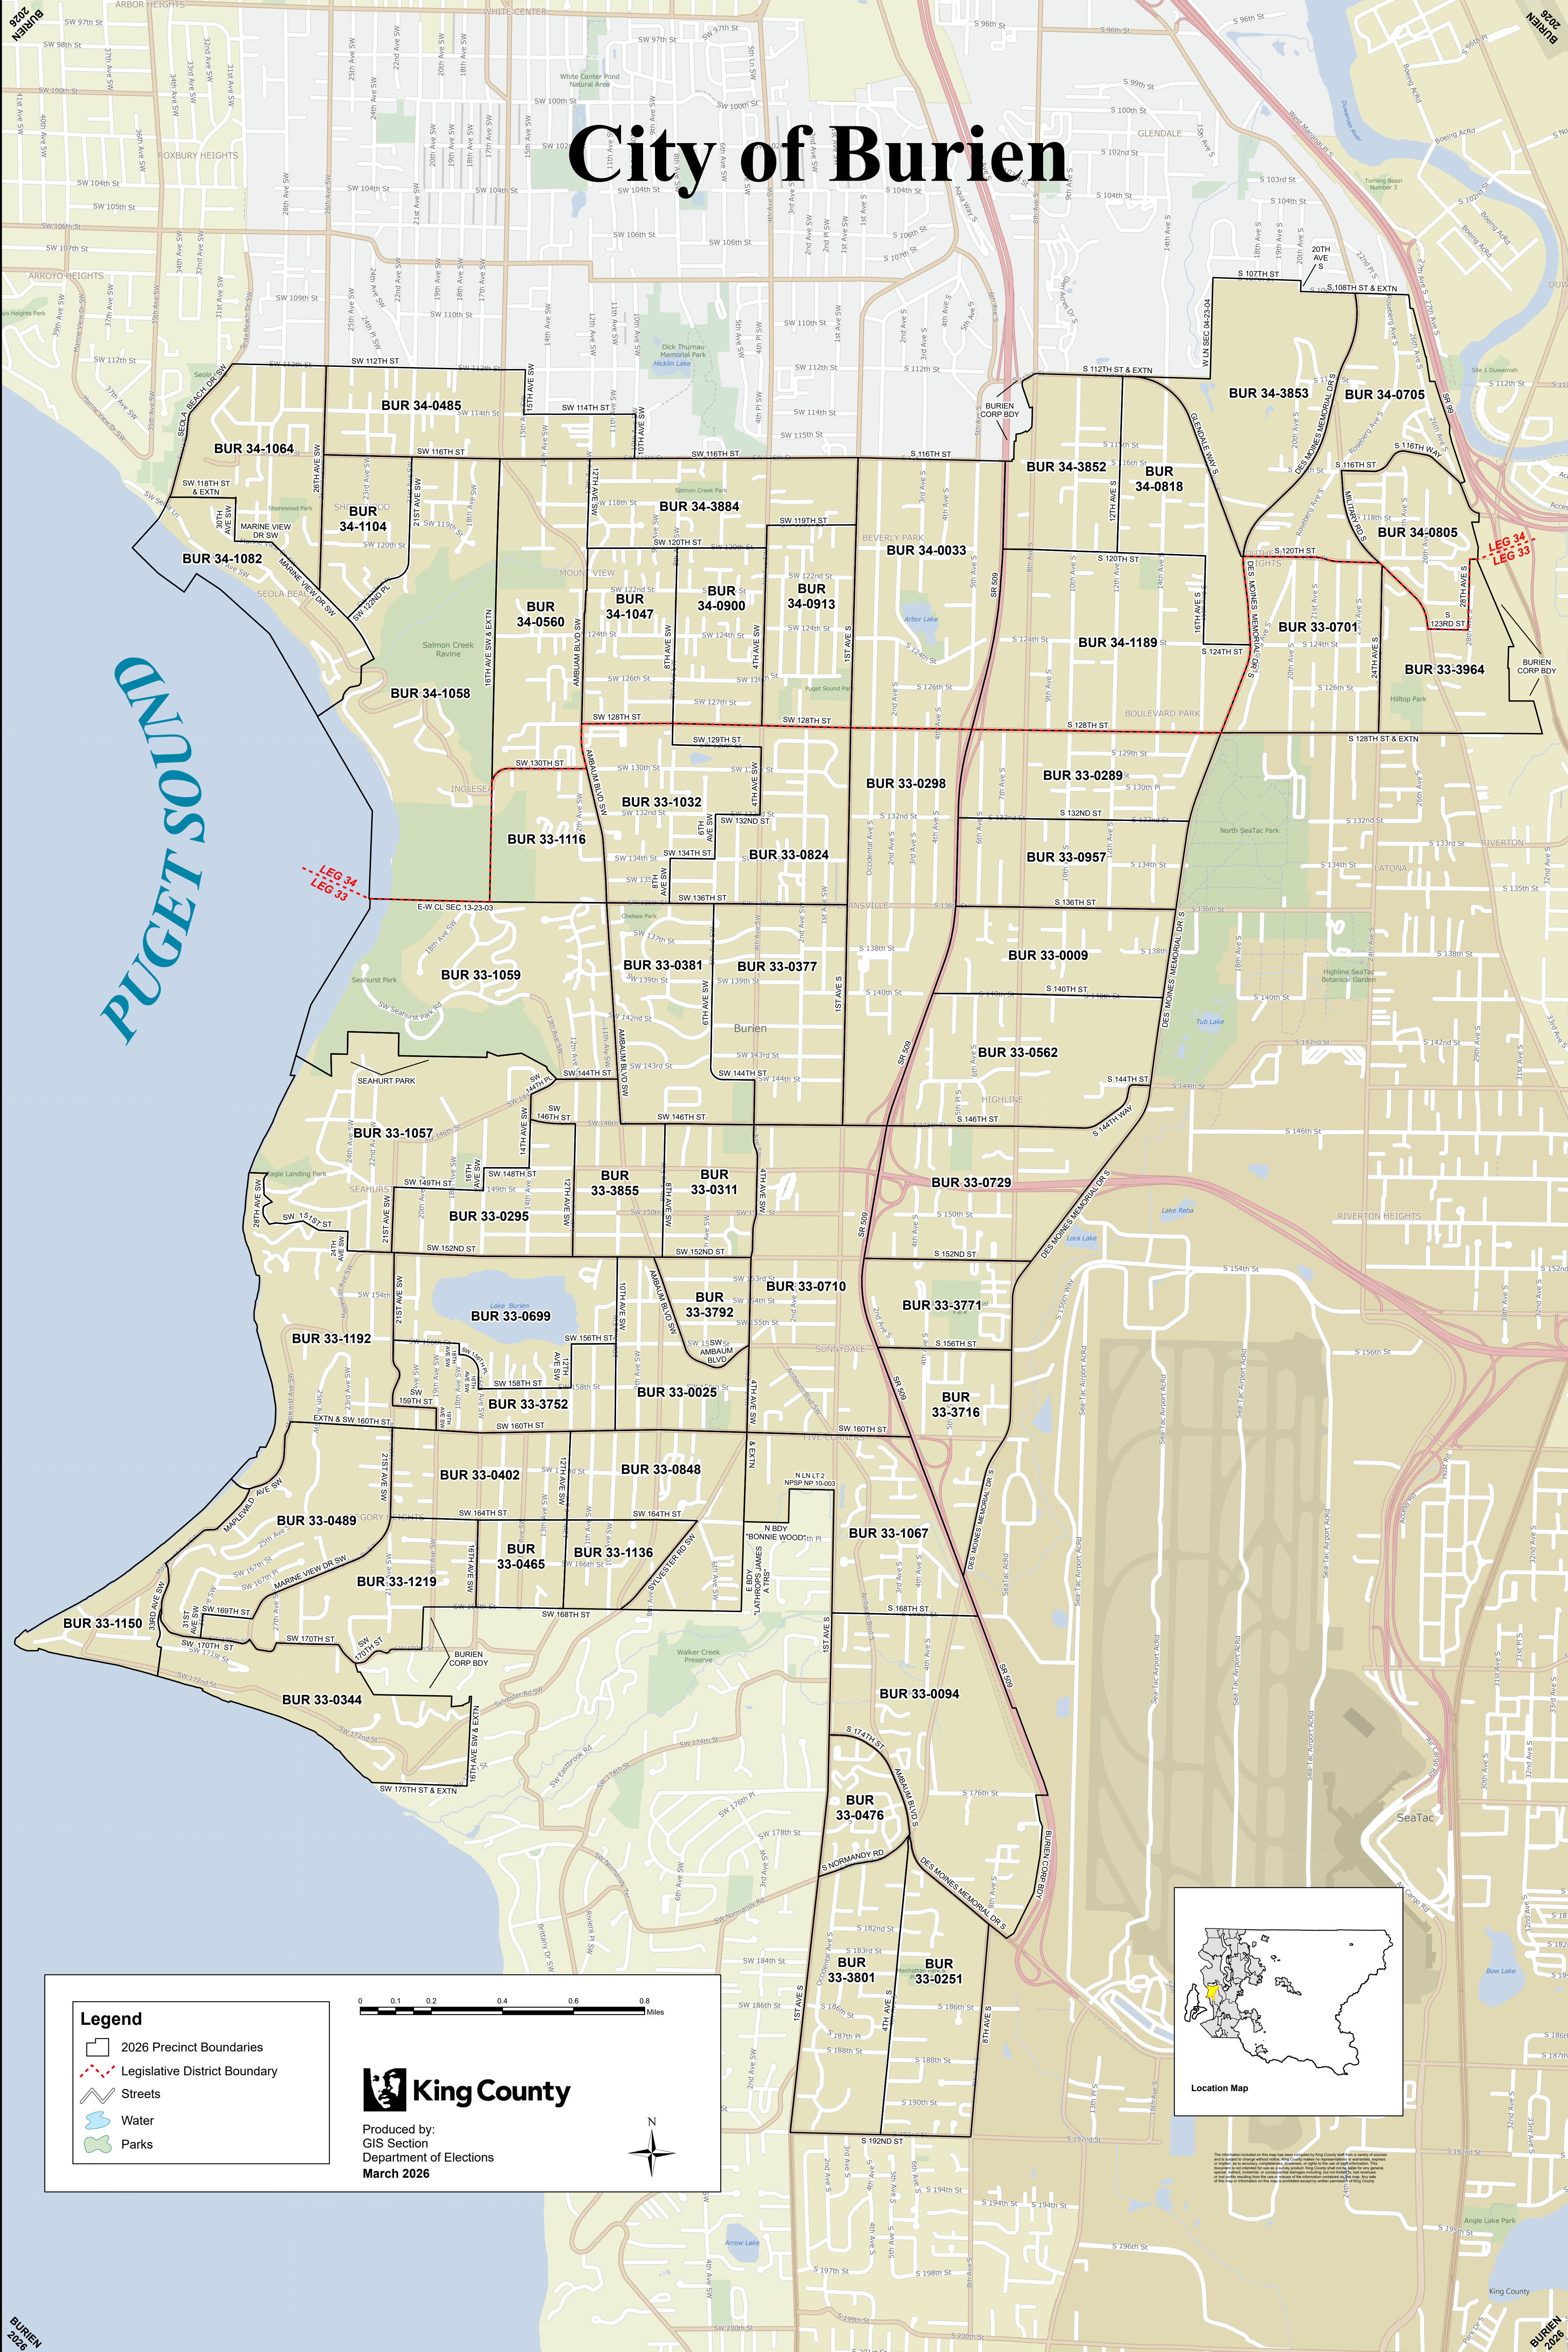

City of Burien

PUGET SOUND

Legend

- 2026 Precinct Boundaries
- Legislative District Boundary
- Streets
- Water
- Parks

Produced by:
GIS Section
Department of Elections
March 2026

Location Map