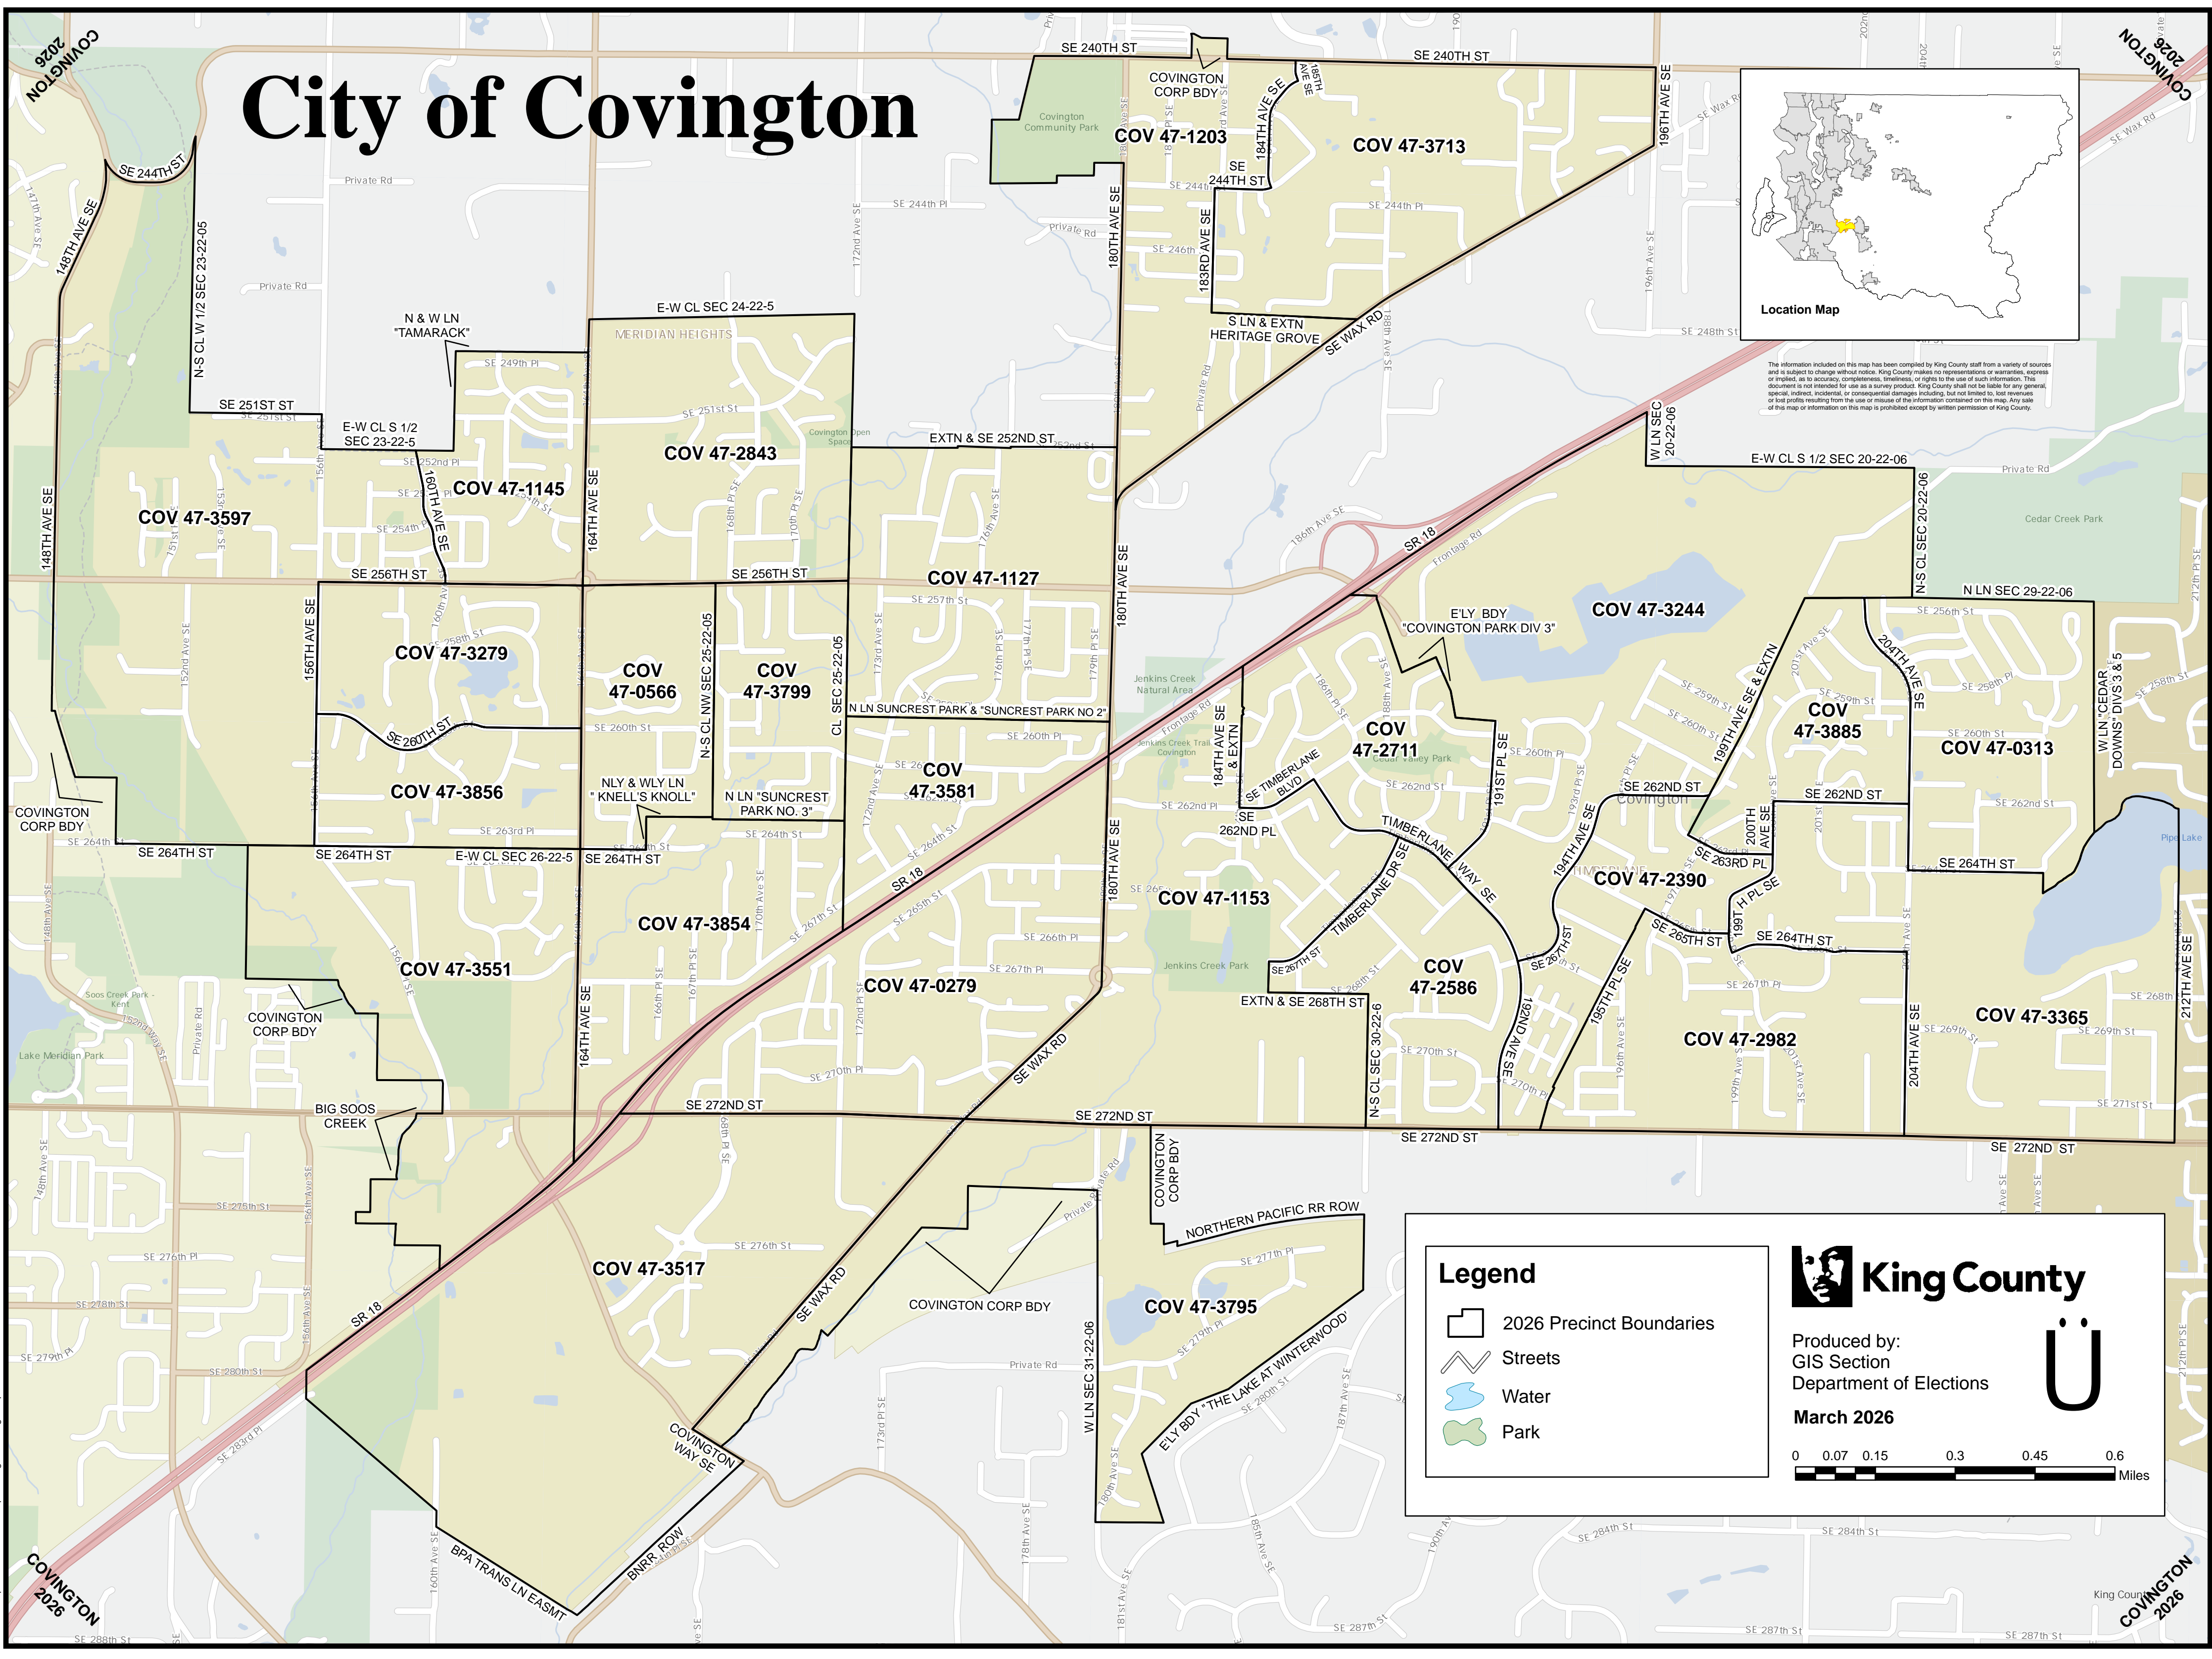

City of Covington

Legend

- 2026 Precinct Boundaries
- Streets
- Water
- Park

King County

Produced by:
GIS Section
Department of Elections

March 2026

0 0.07 0.15 0.3 0.45 0.6 Miles