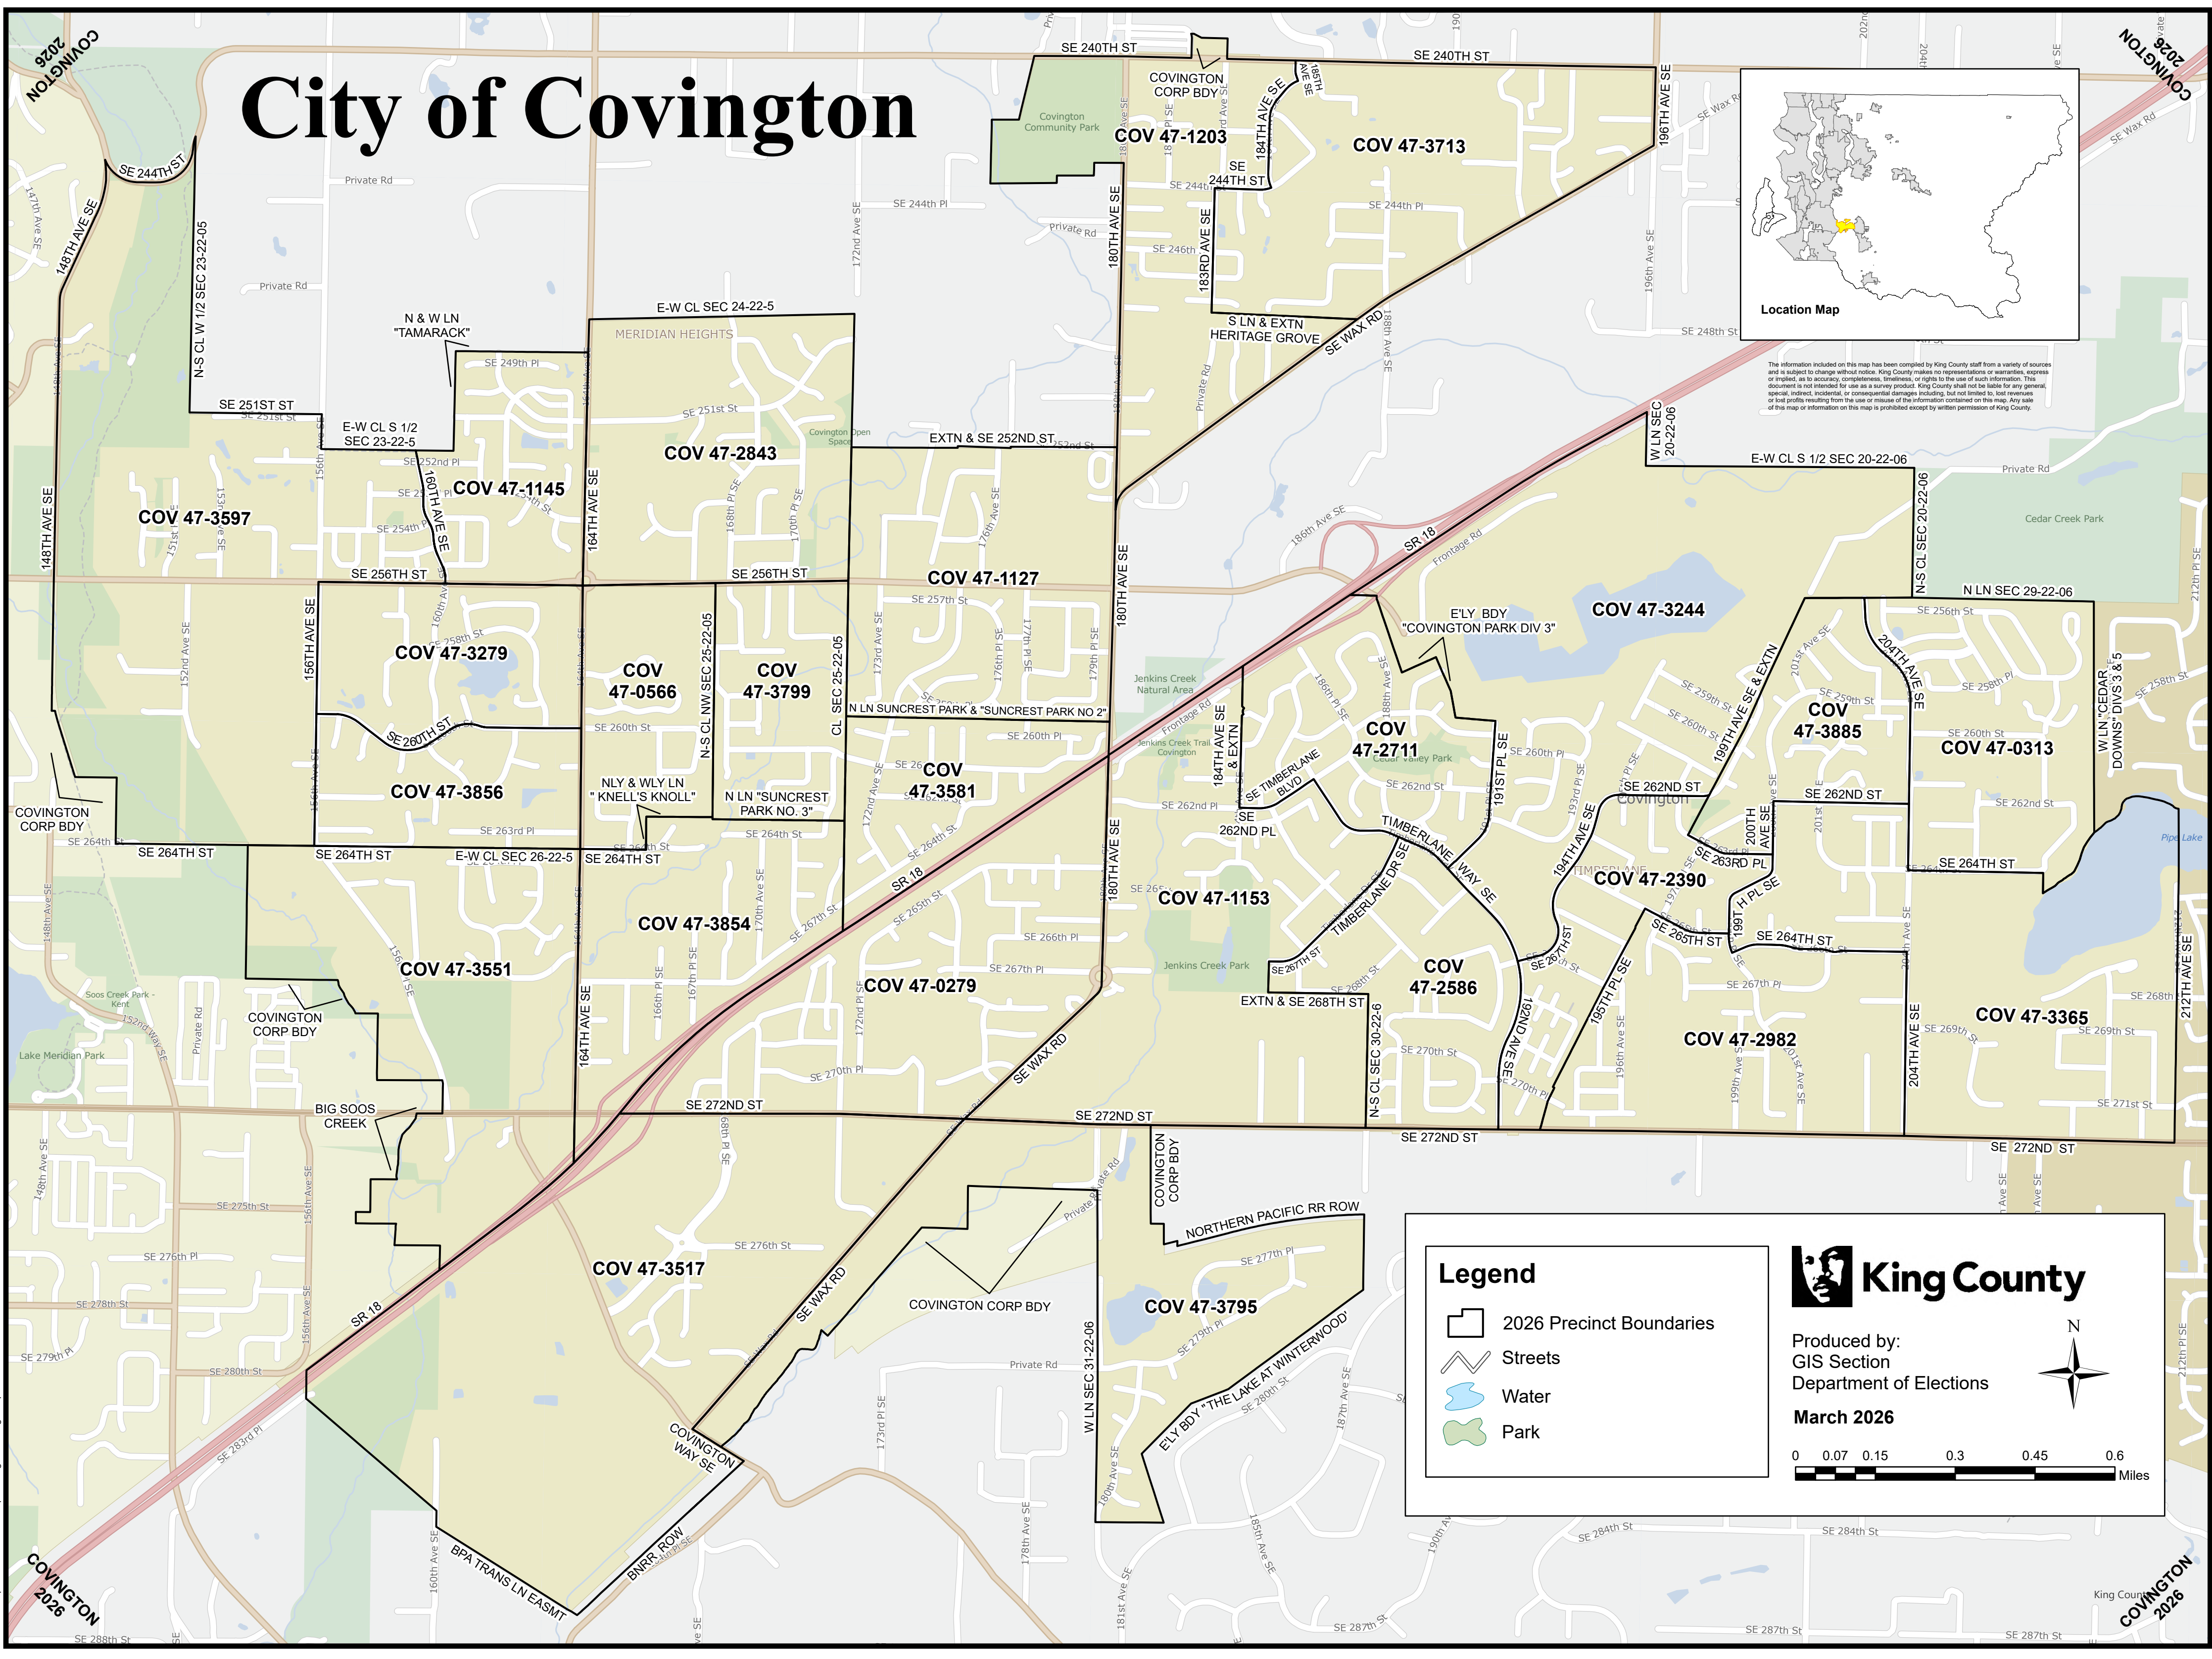

City of Covington

Legend

- 2026 Precinct Boundaries
- Streets
- Water
- Park

King County

Produced by:
GIS Section
Department of Elections

March 2026