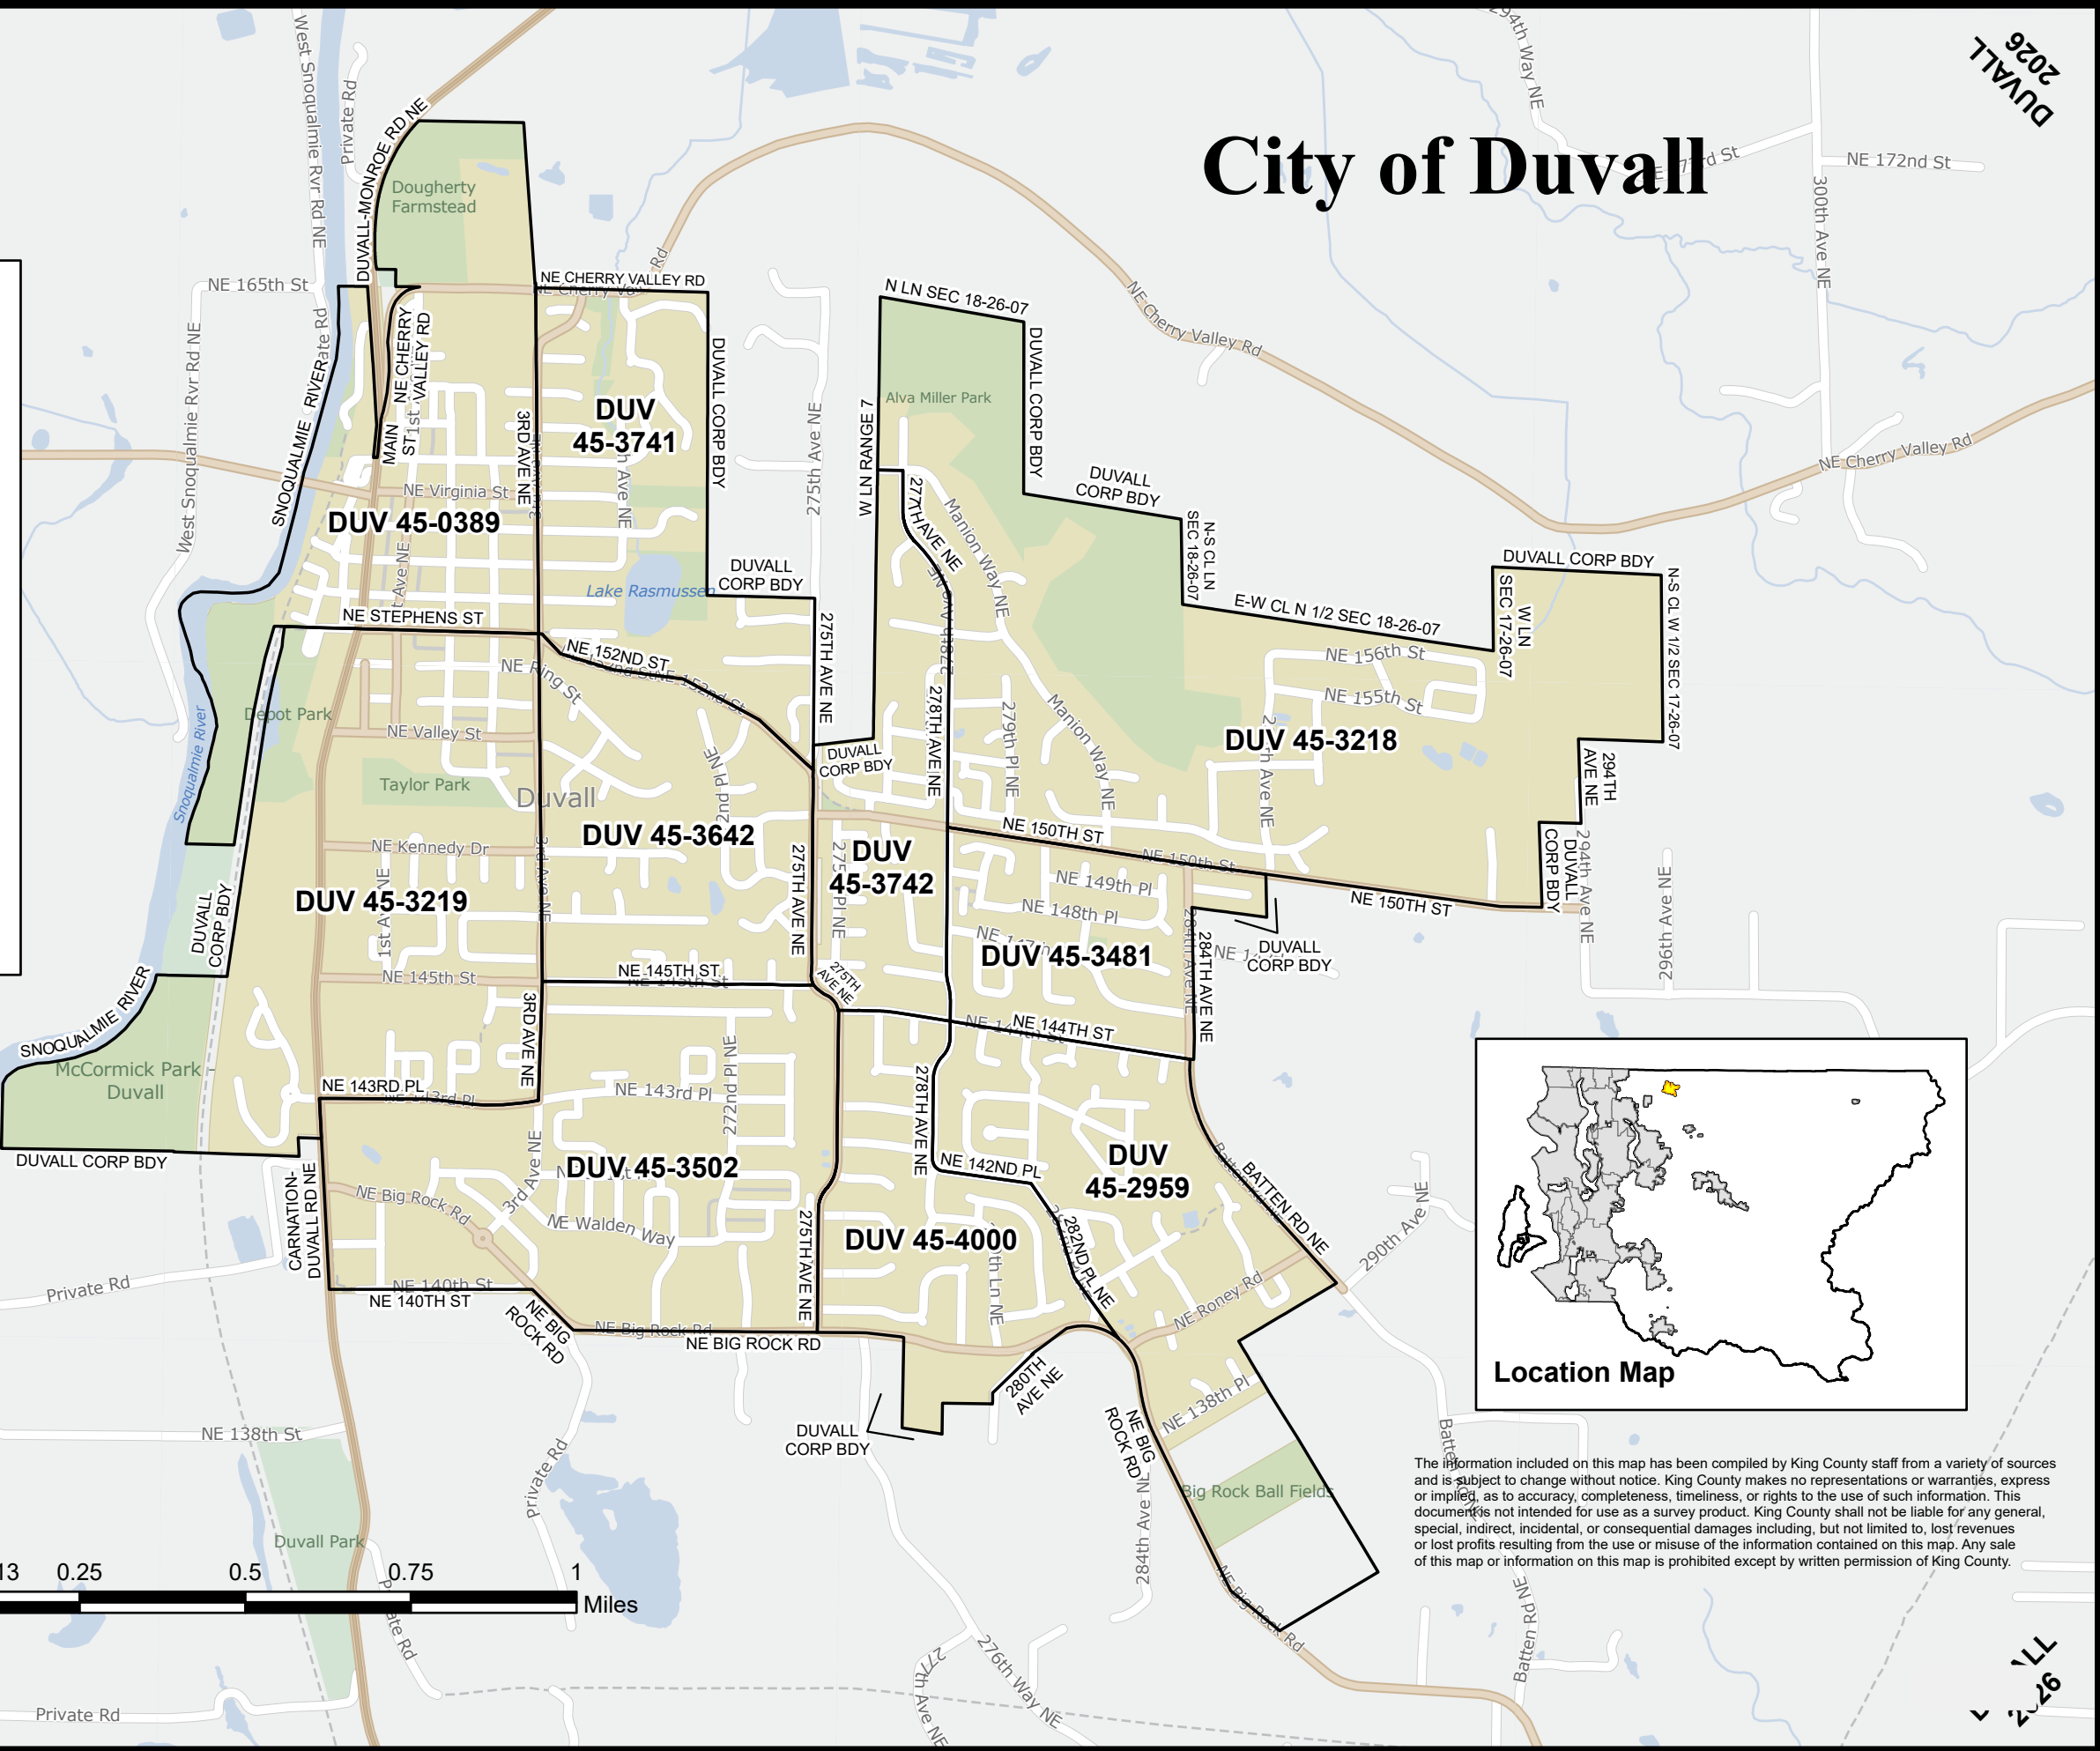

DUVALL
2026

DUVALL
2026

City of Duvall

Legend

-  2026 Precinct Boundaries
-  Streets
-  Water
-  Parks

Produced by:
GIS Section
Department of Elections
March 2026

Path: Y:\Map Series\2026\CITY\Maps\duvall\duvall.aprx

DUVALL
2026

DUVALL
2026

The information included on this map has been compiled by King County staff from a variety of sources and is subject to change without notice. King County makes no representations or warranties, express or implied, as to accuracy, completeness, timeliness, or rights to the use of such information. This document is not intended for use as a survey product. King County shall not be liable for any general, special, indirect, incidental, or consequential damages including, but not limited to, lost revenues or lost profits resulting from the use or misuse of the information contained on this map. Any sale of this map or information on this map is prohibited except by written permission of King County.