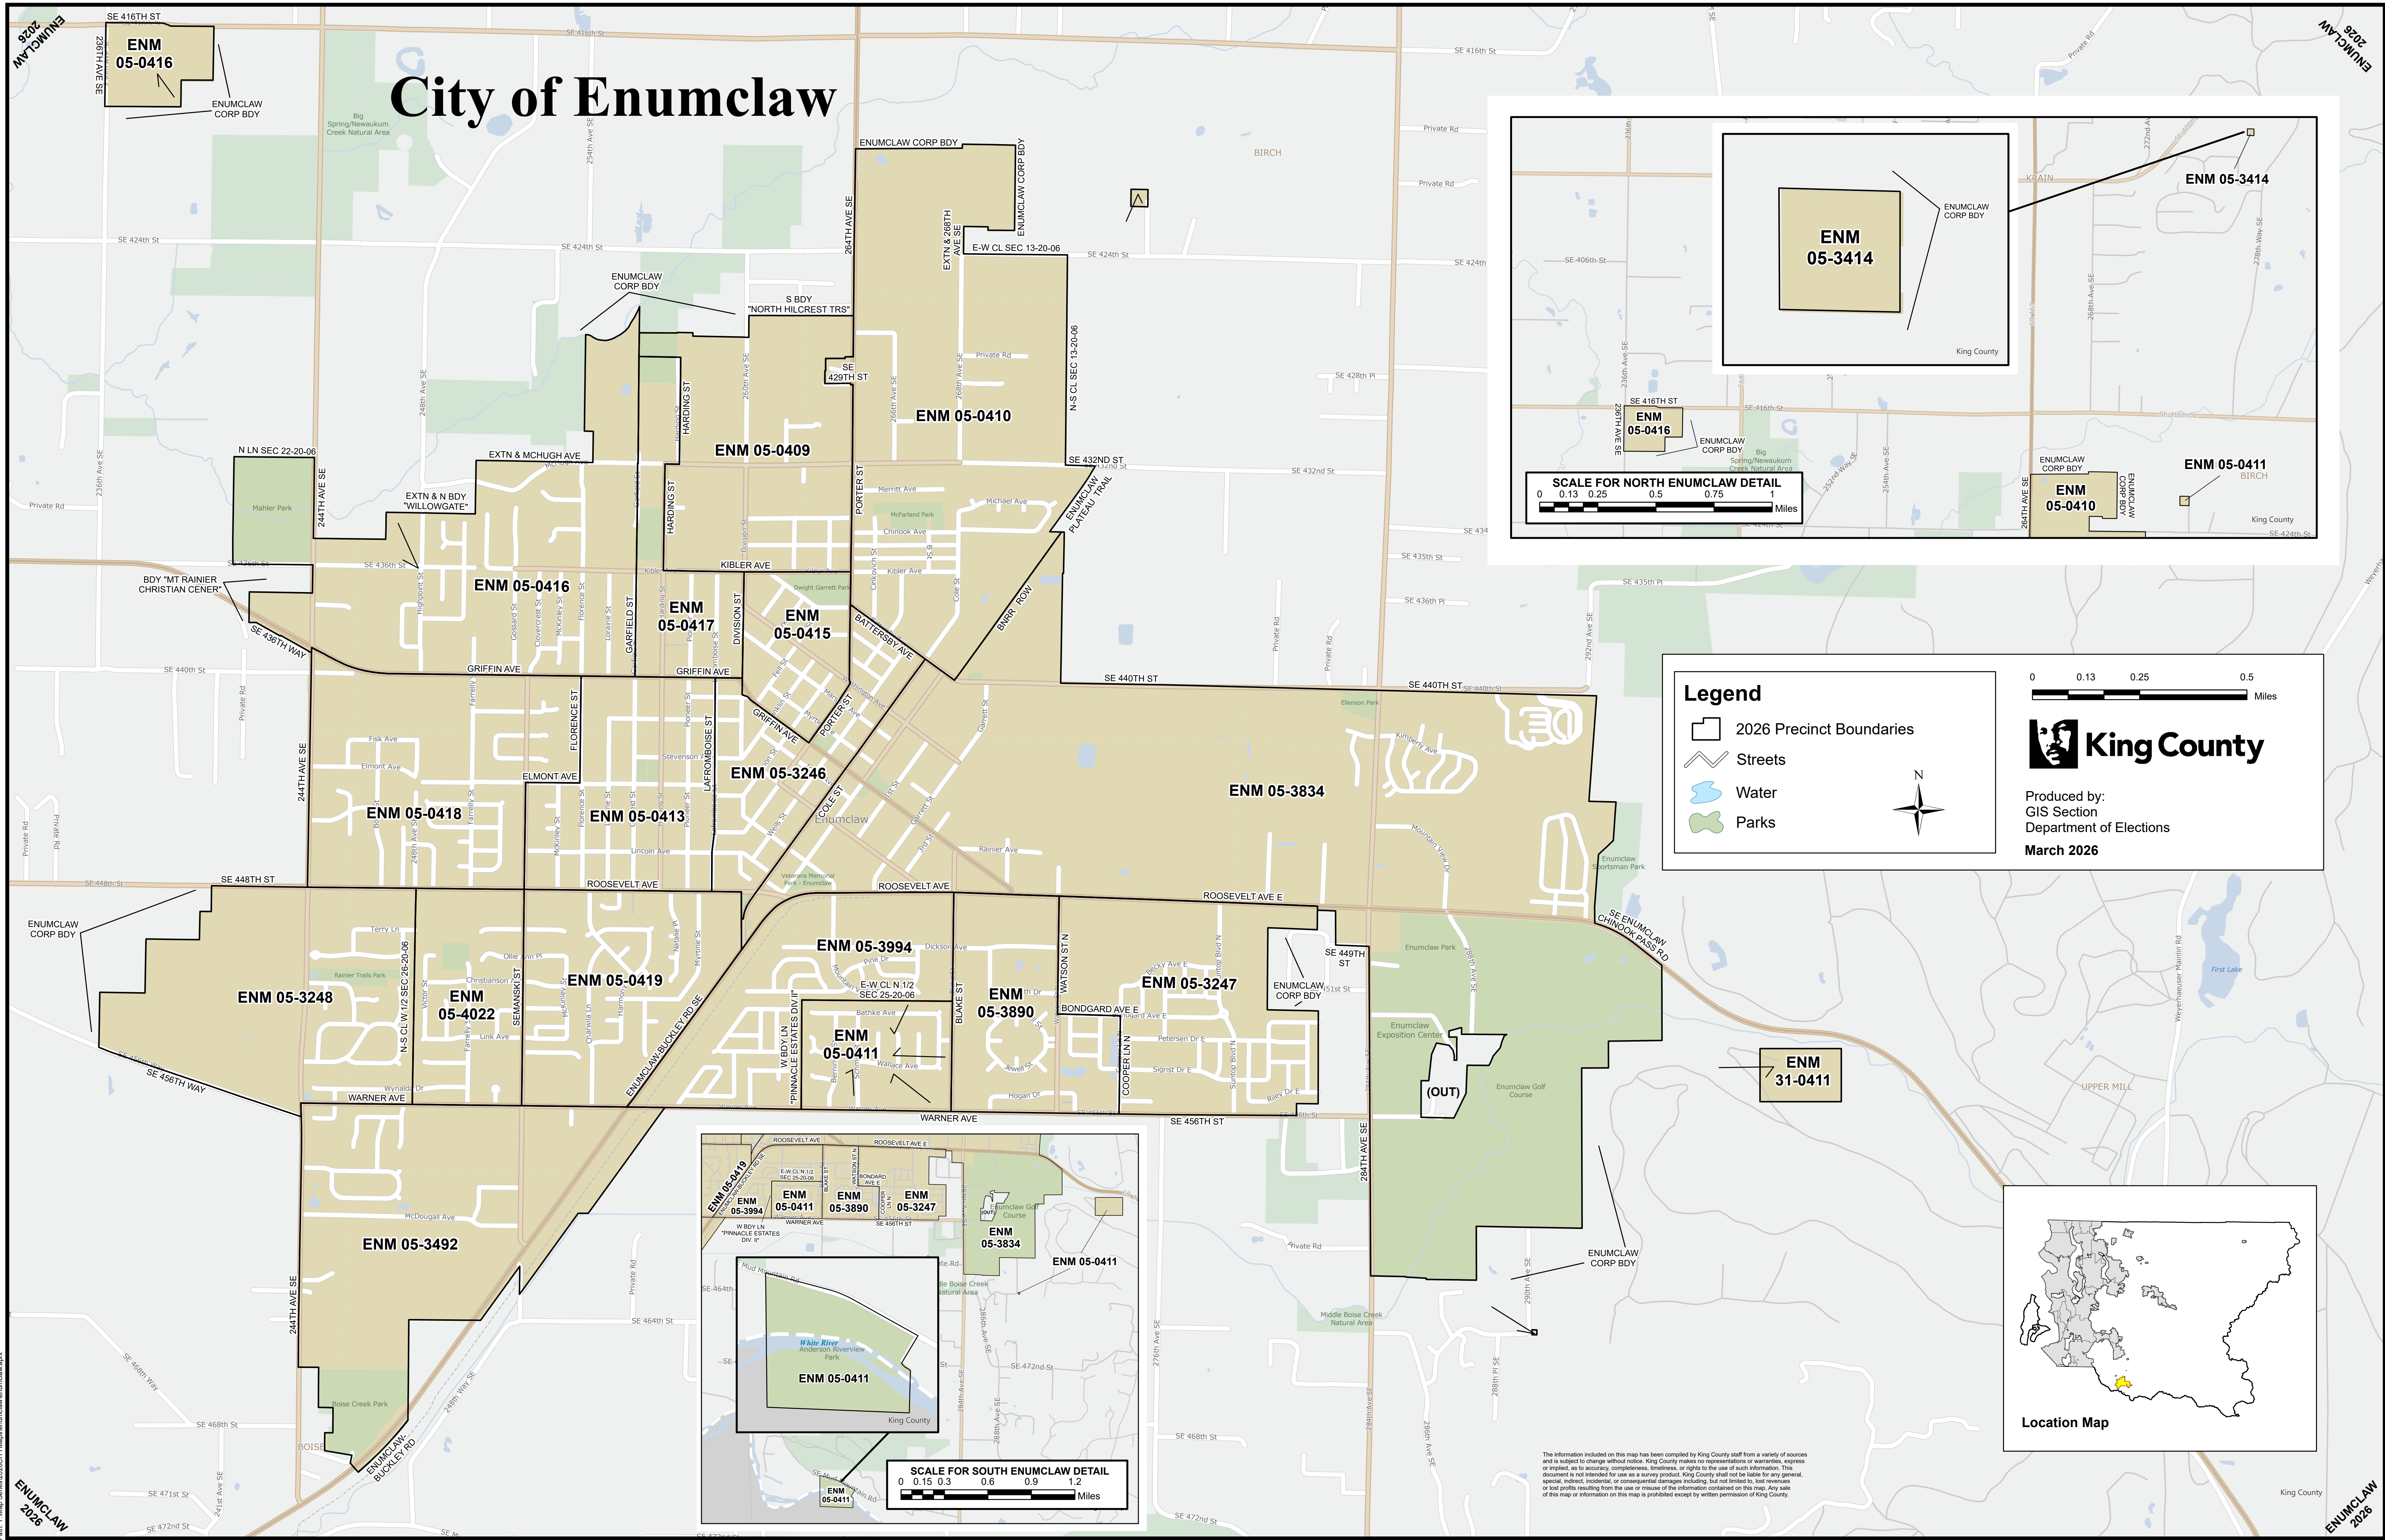

City of Enumclaw