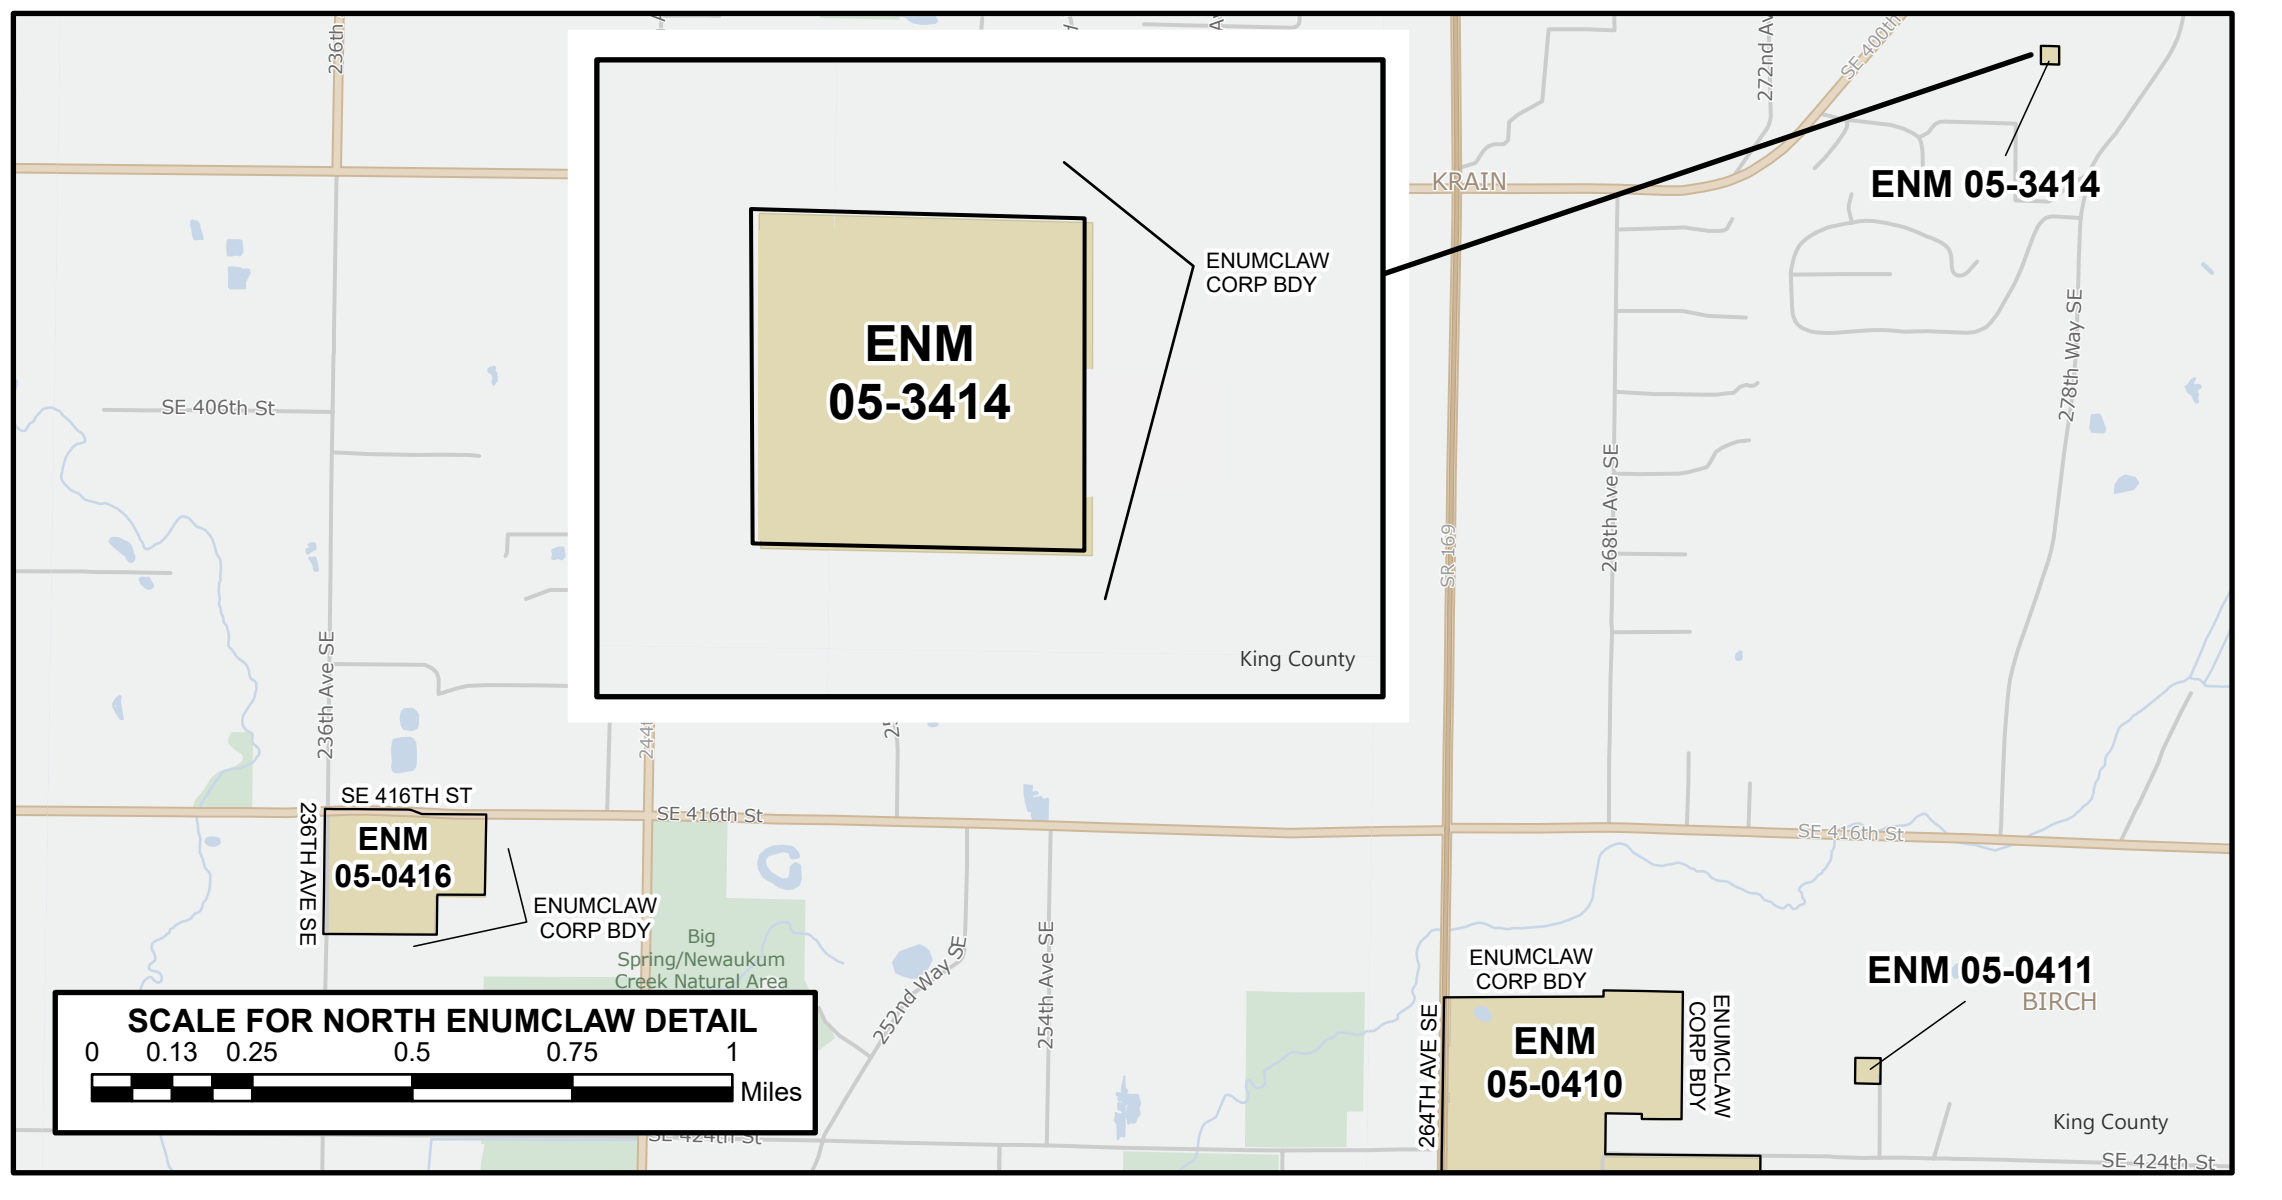

City of Enumclaw