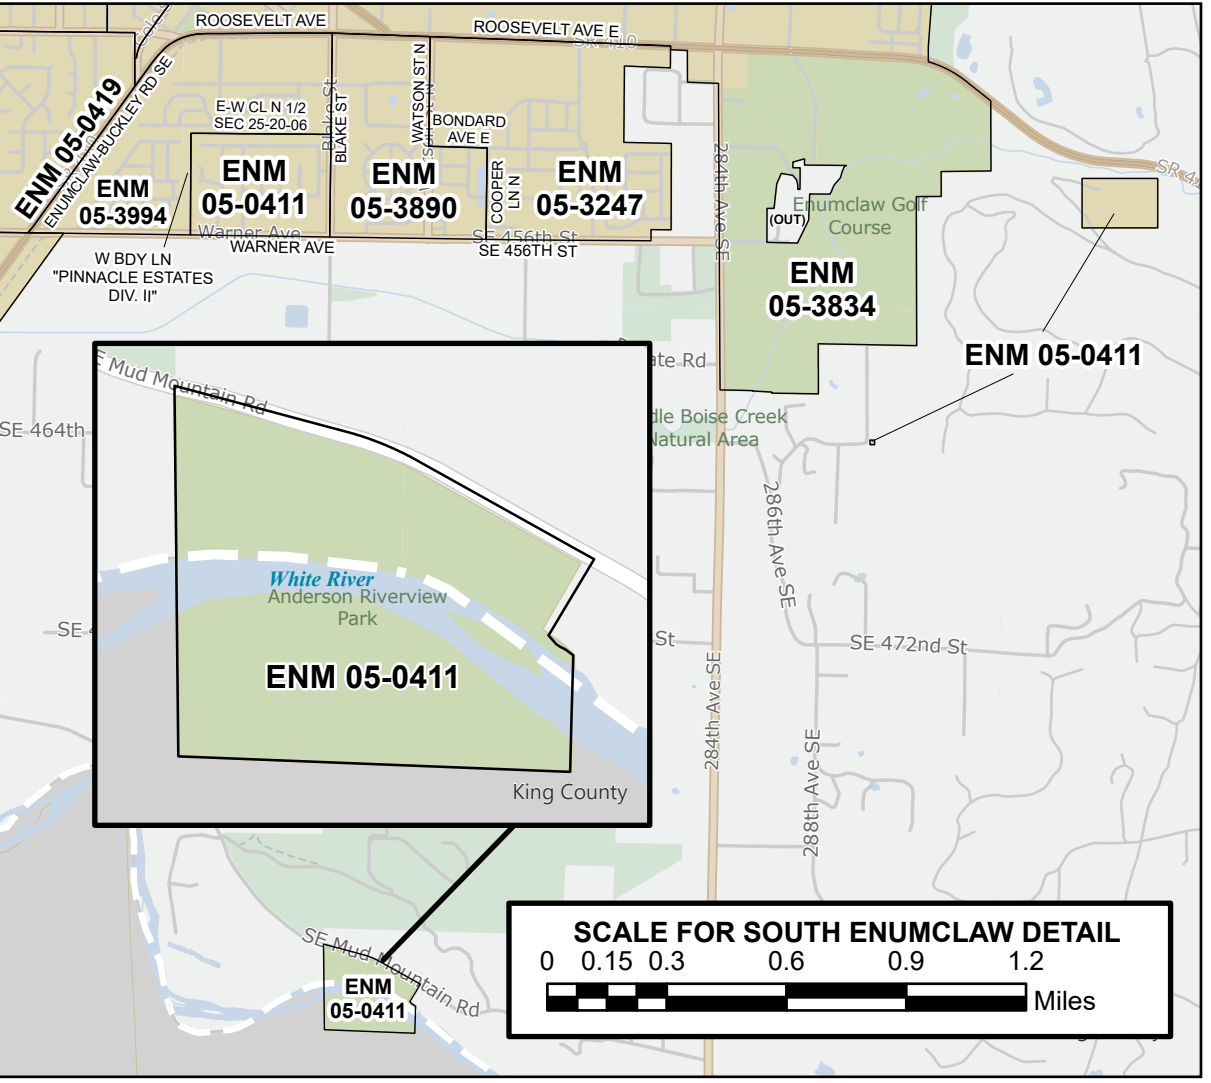

City of Enumclaw