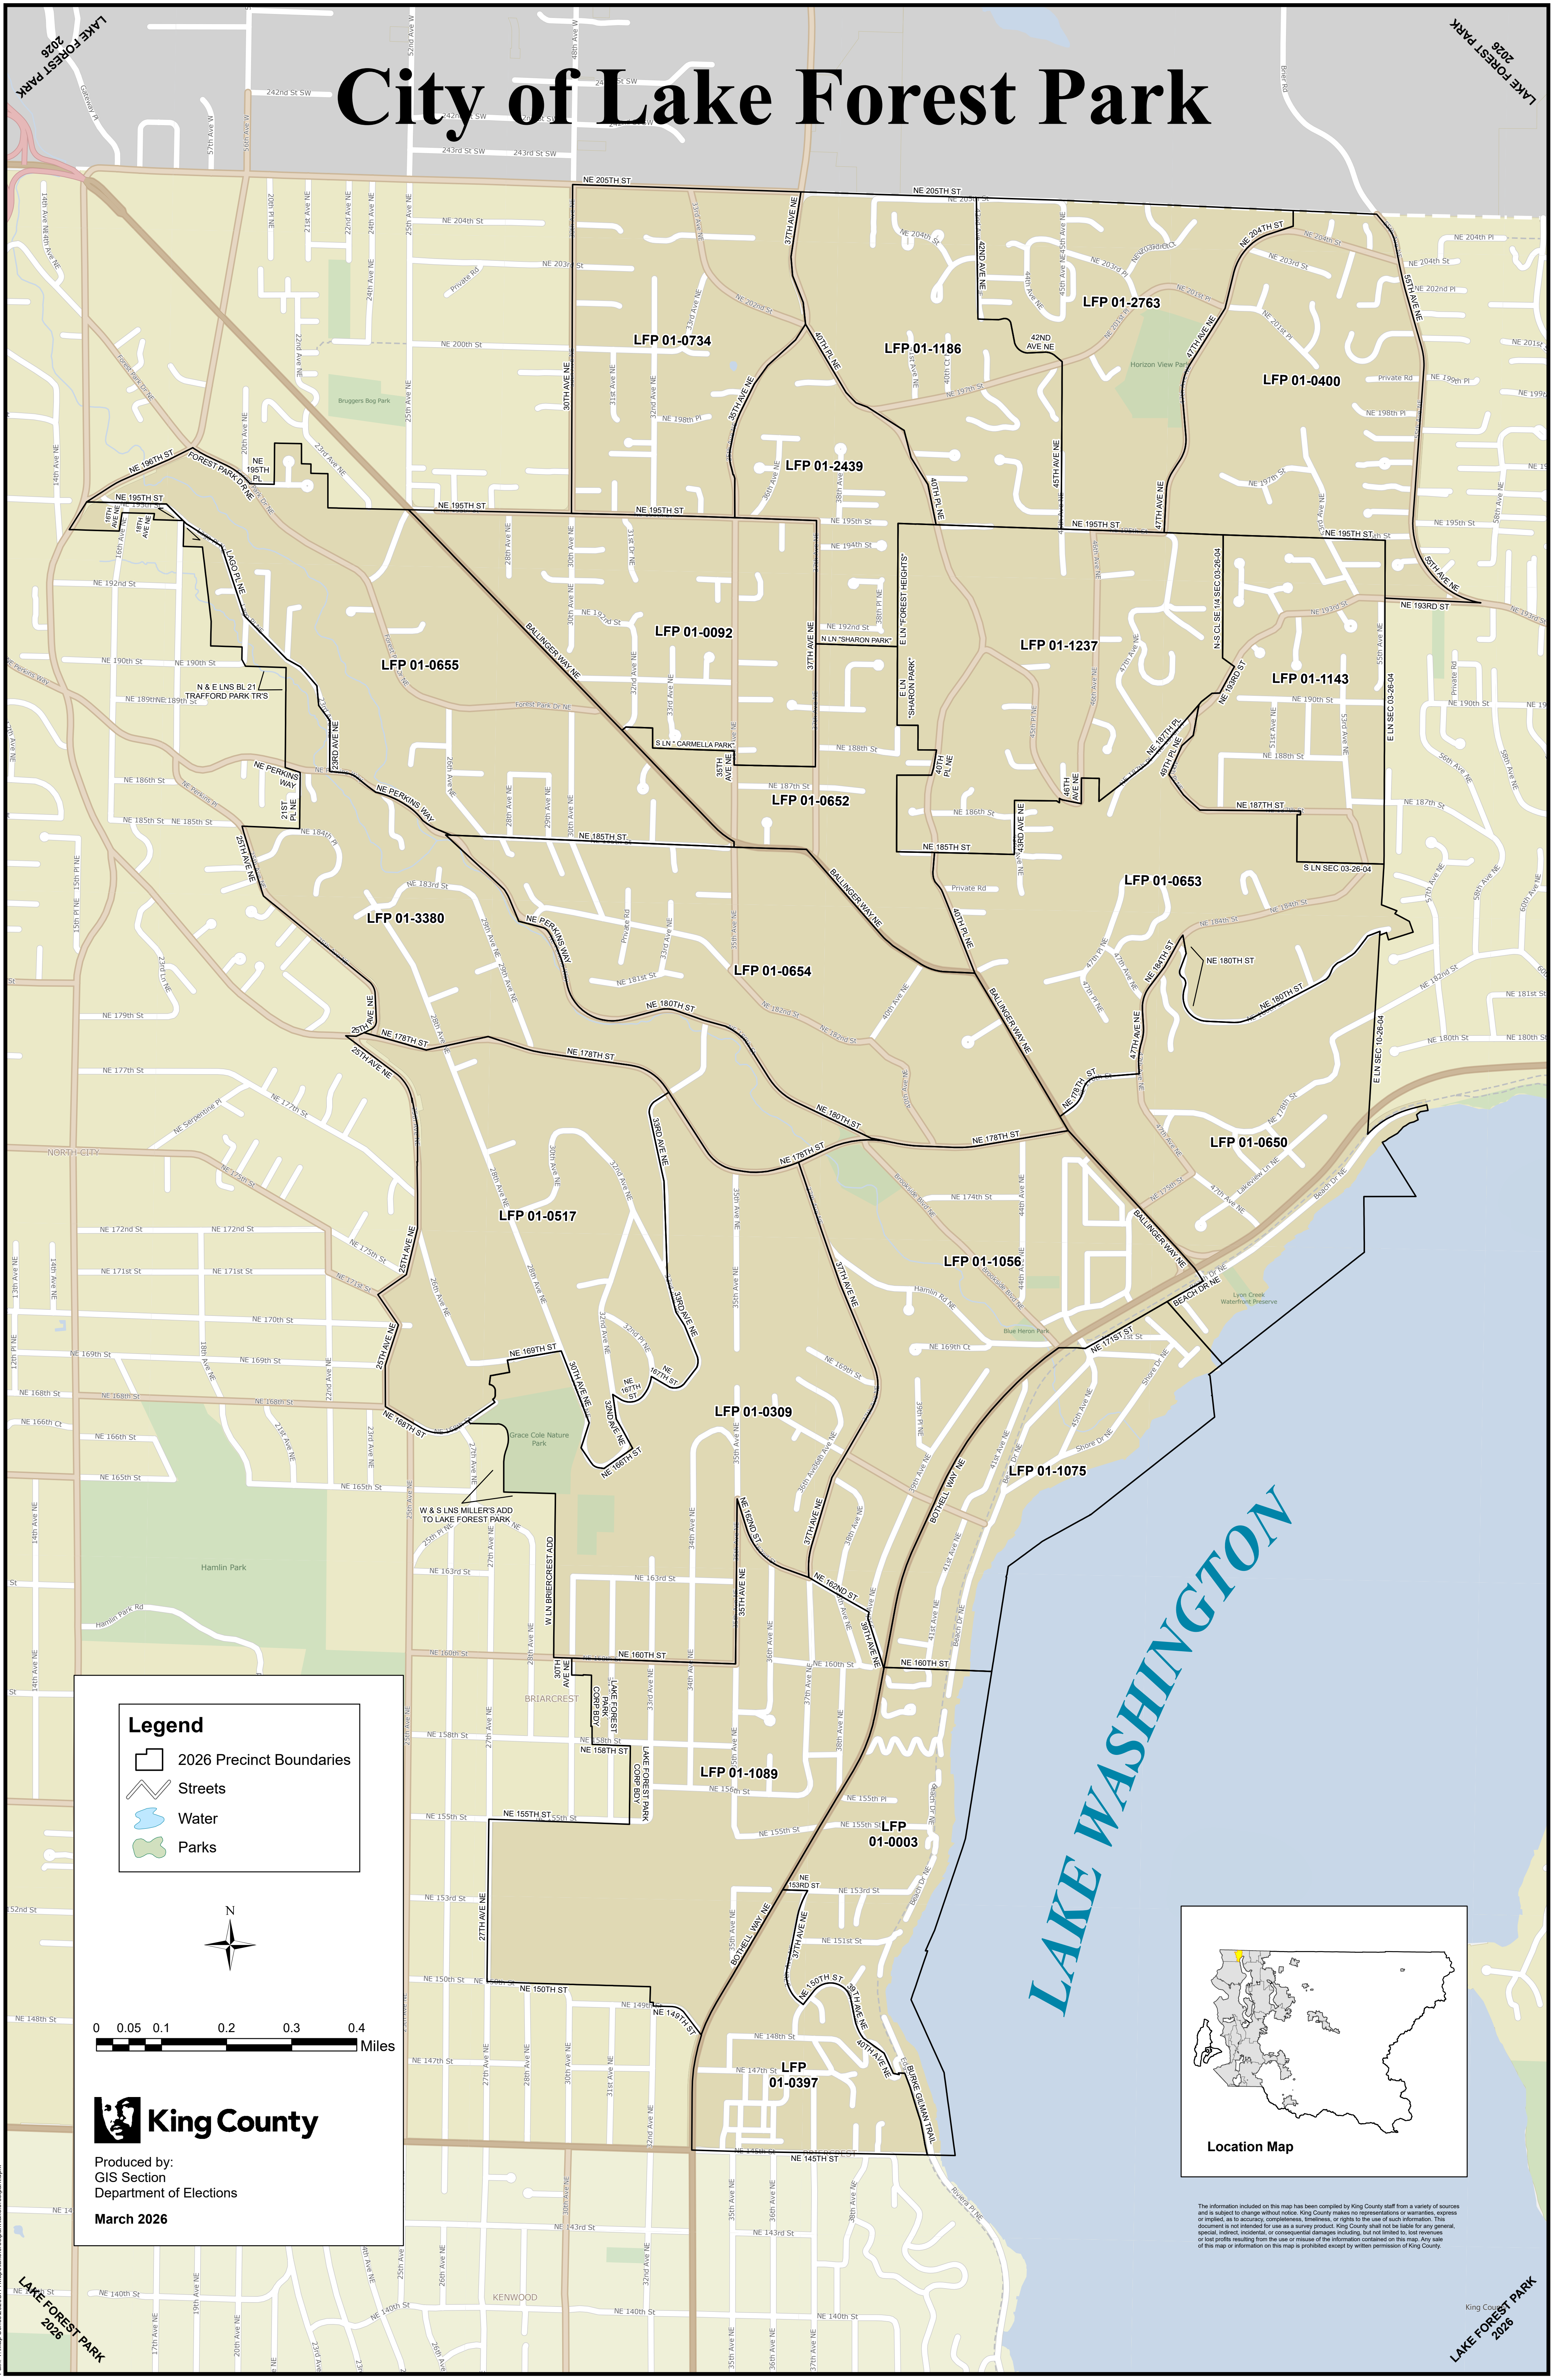

City of Lake Forest Park

Legend

- 2026 Precinct Boundaries
- Streets
- Water
- Parks

King County

Produced by:
GIS Section
Department of Elections
March 2026