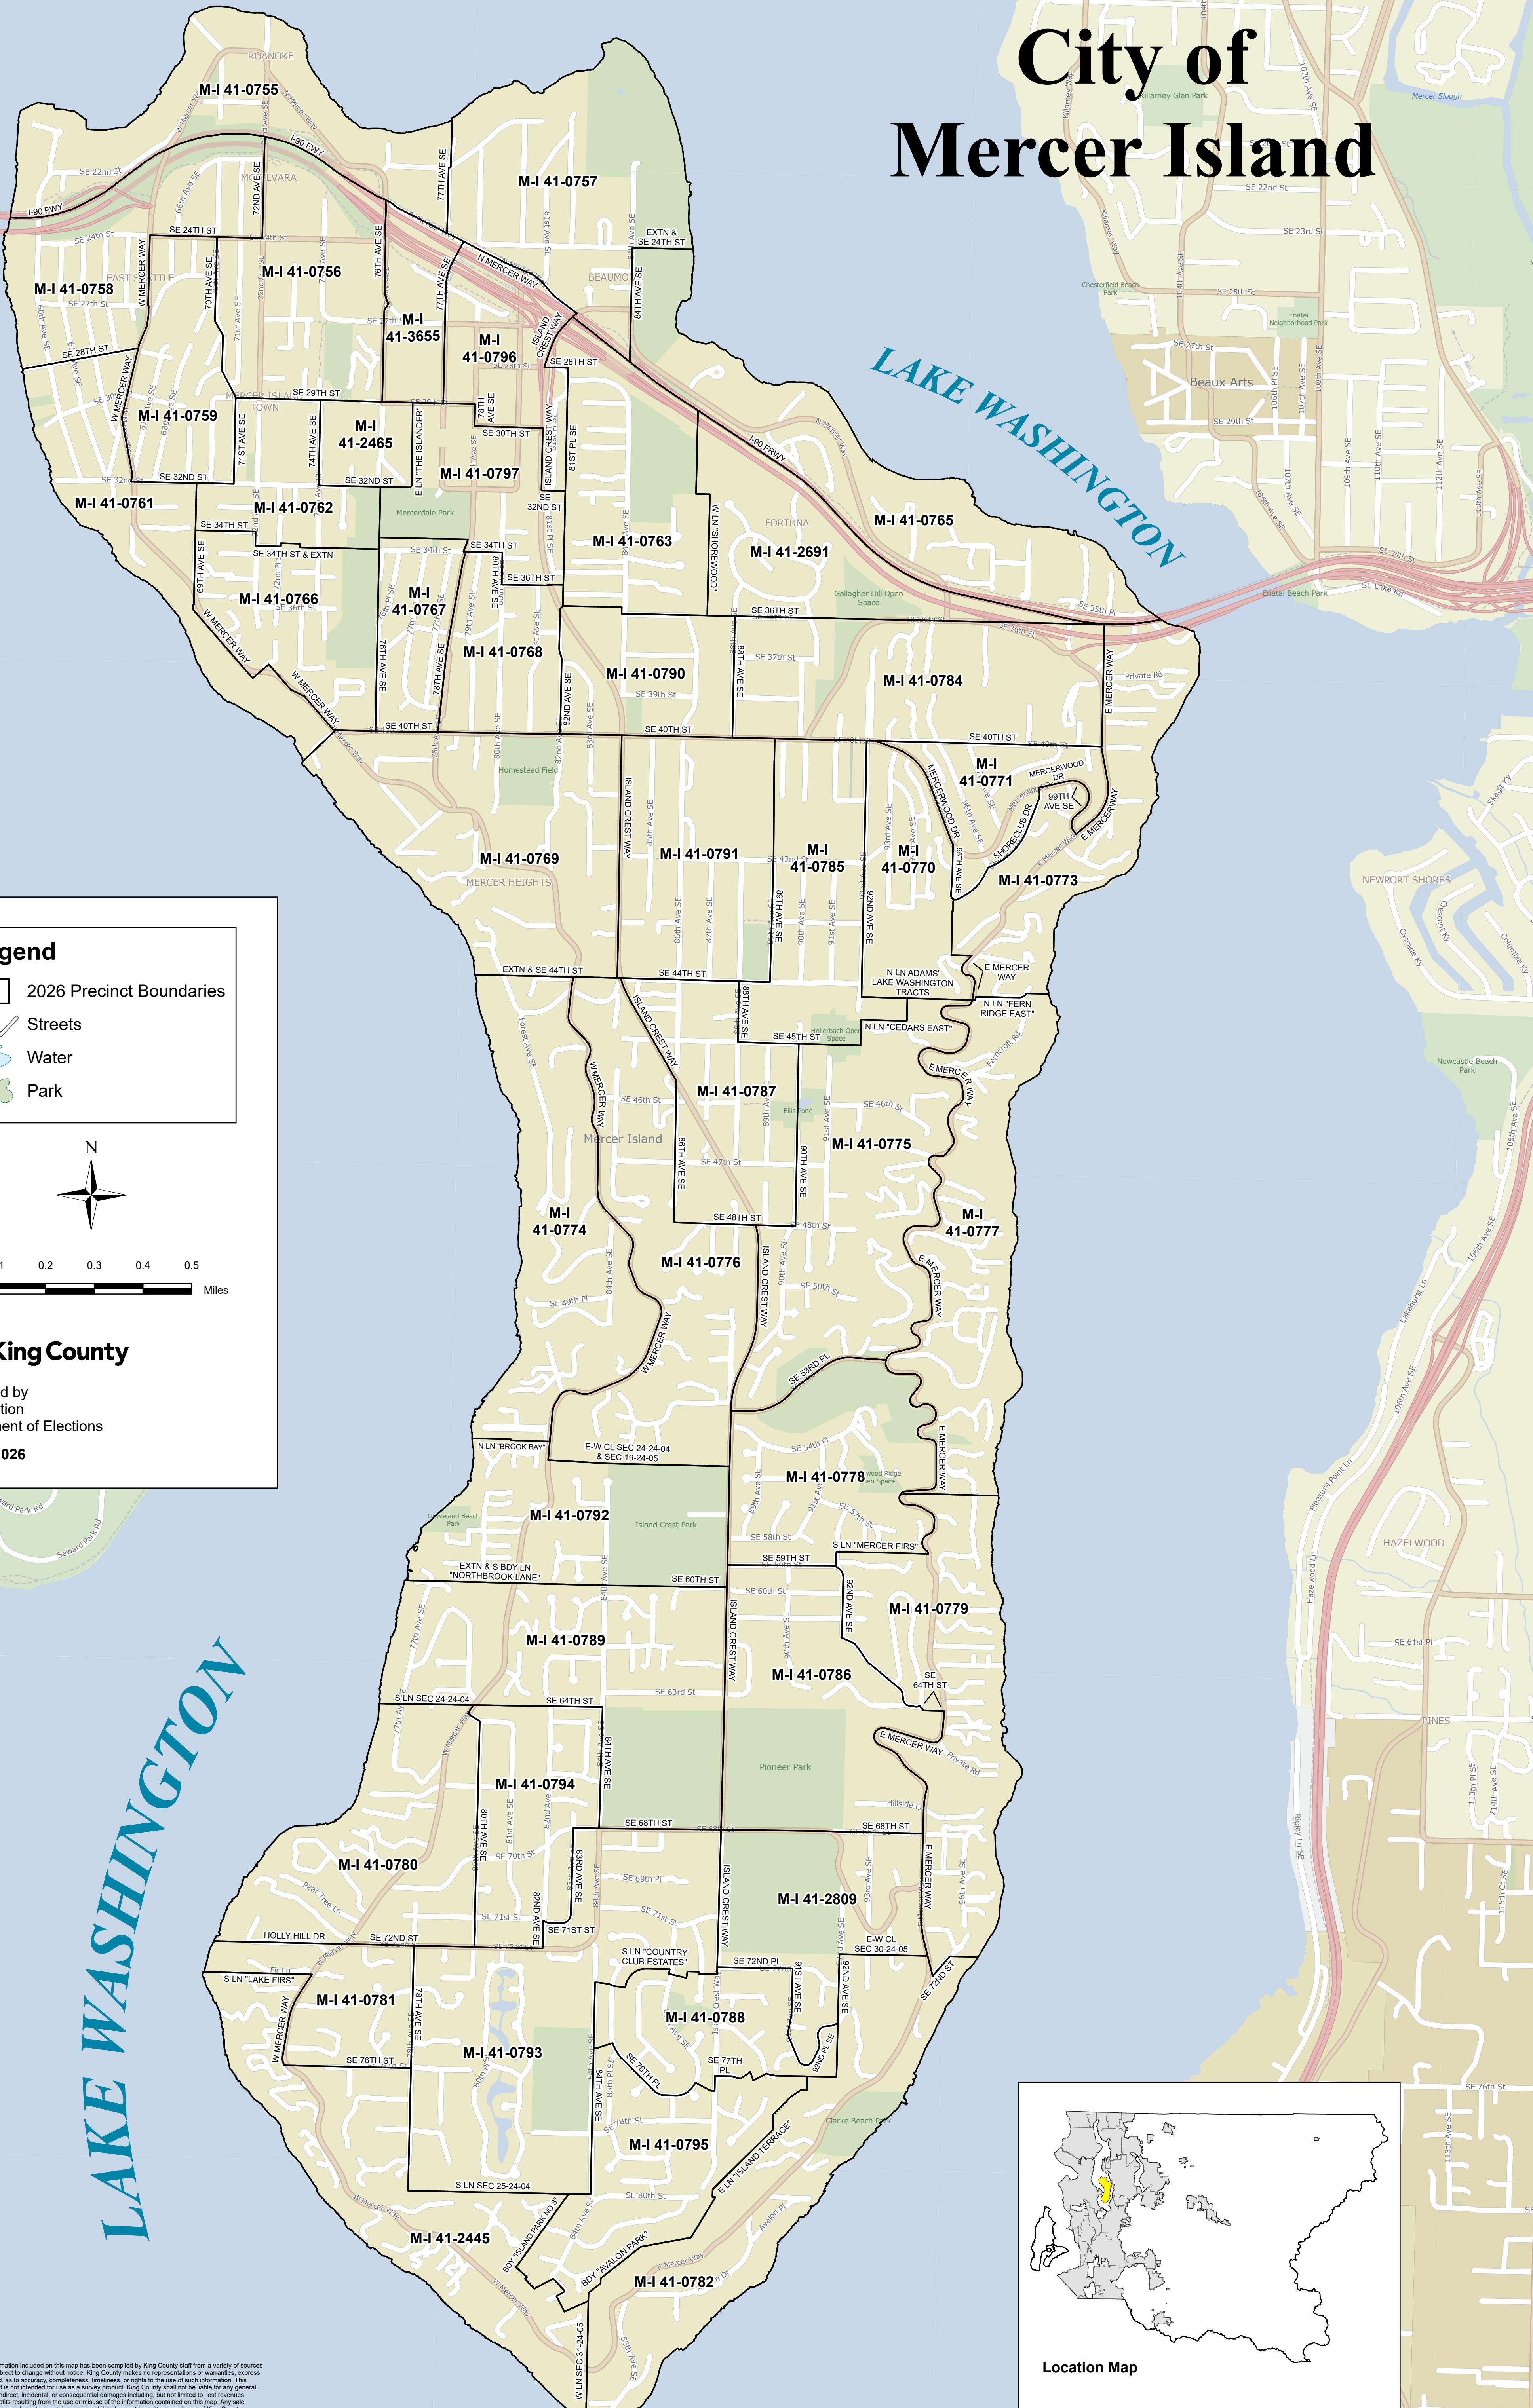

Location Map

City of Mercer Island

Legend

- 2026 Precinct Boundaries
- Streets
- Water
- Park

King County

Produced by
GIS Section
Department of Elections
March 2026