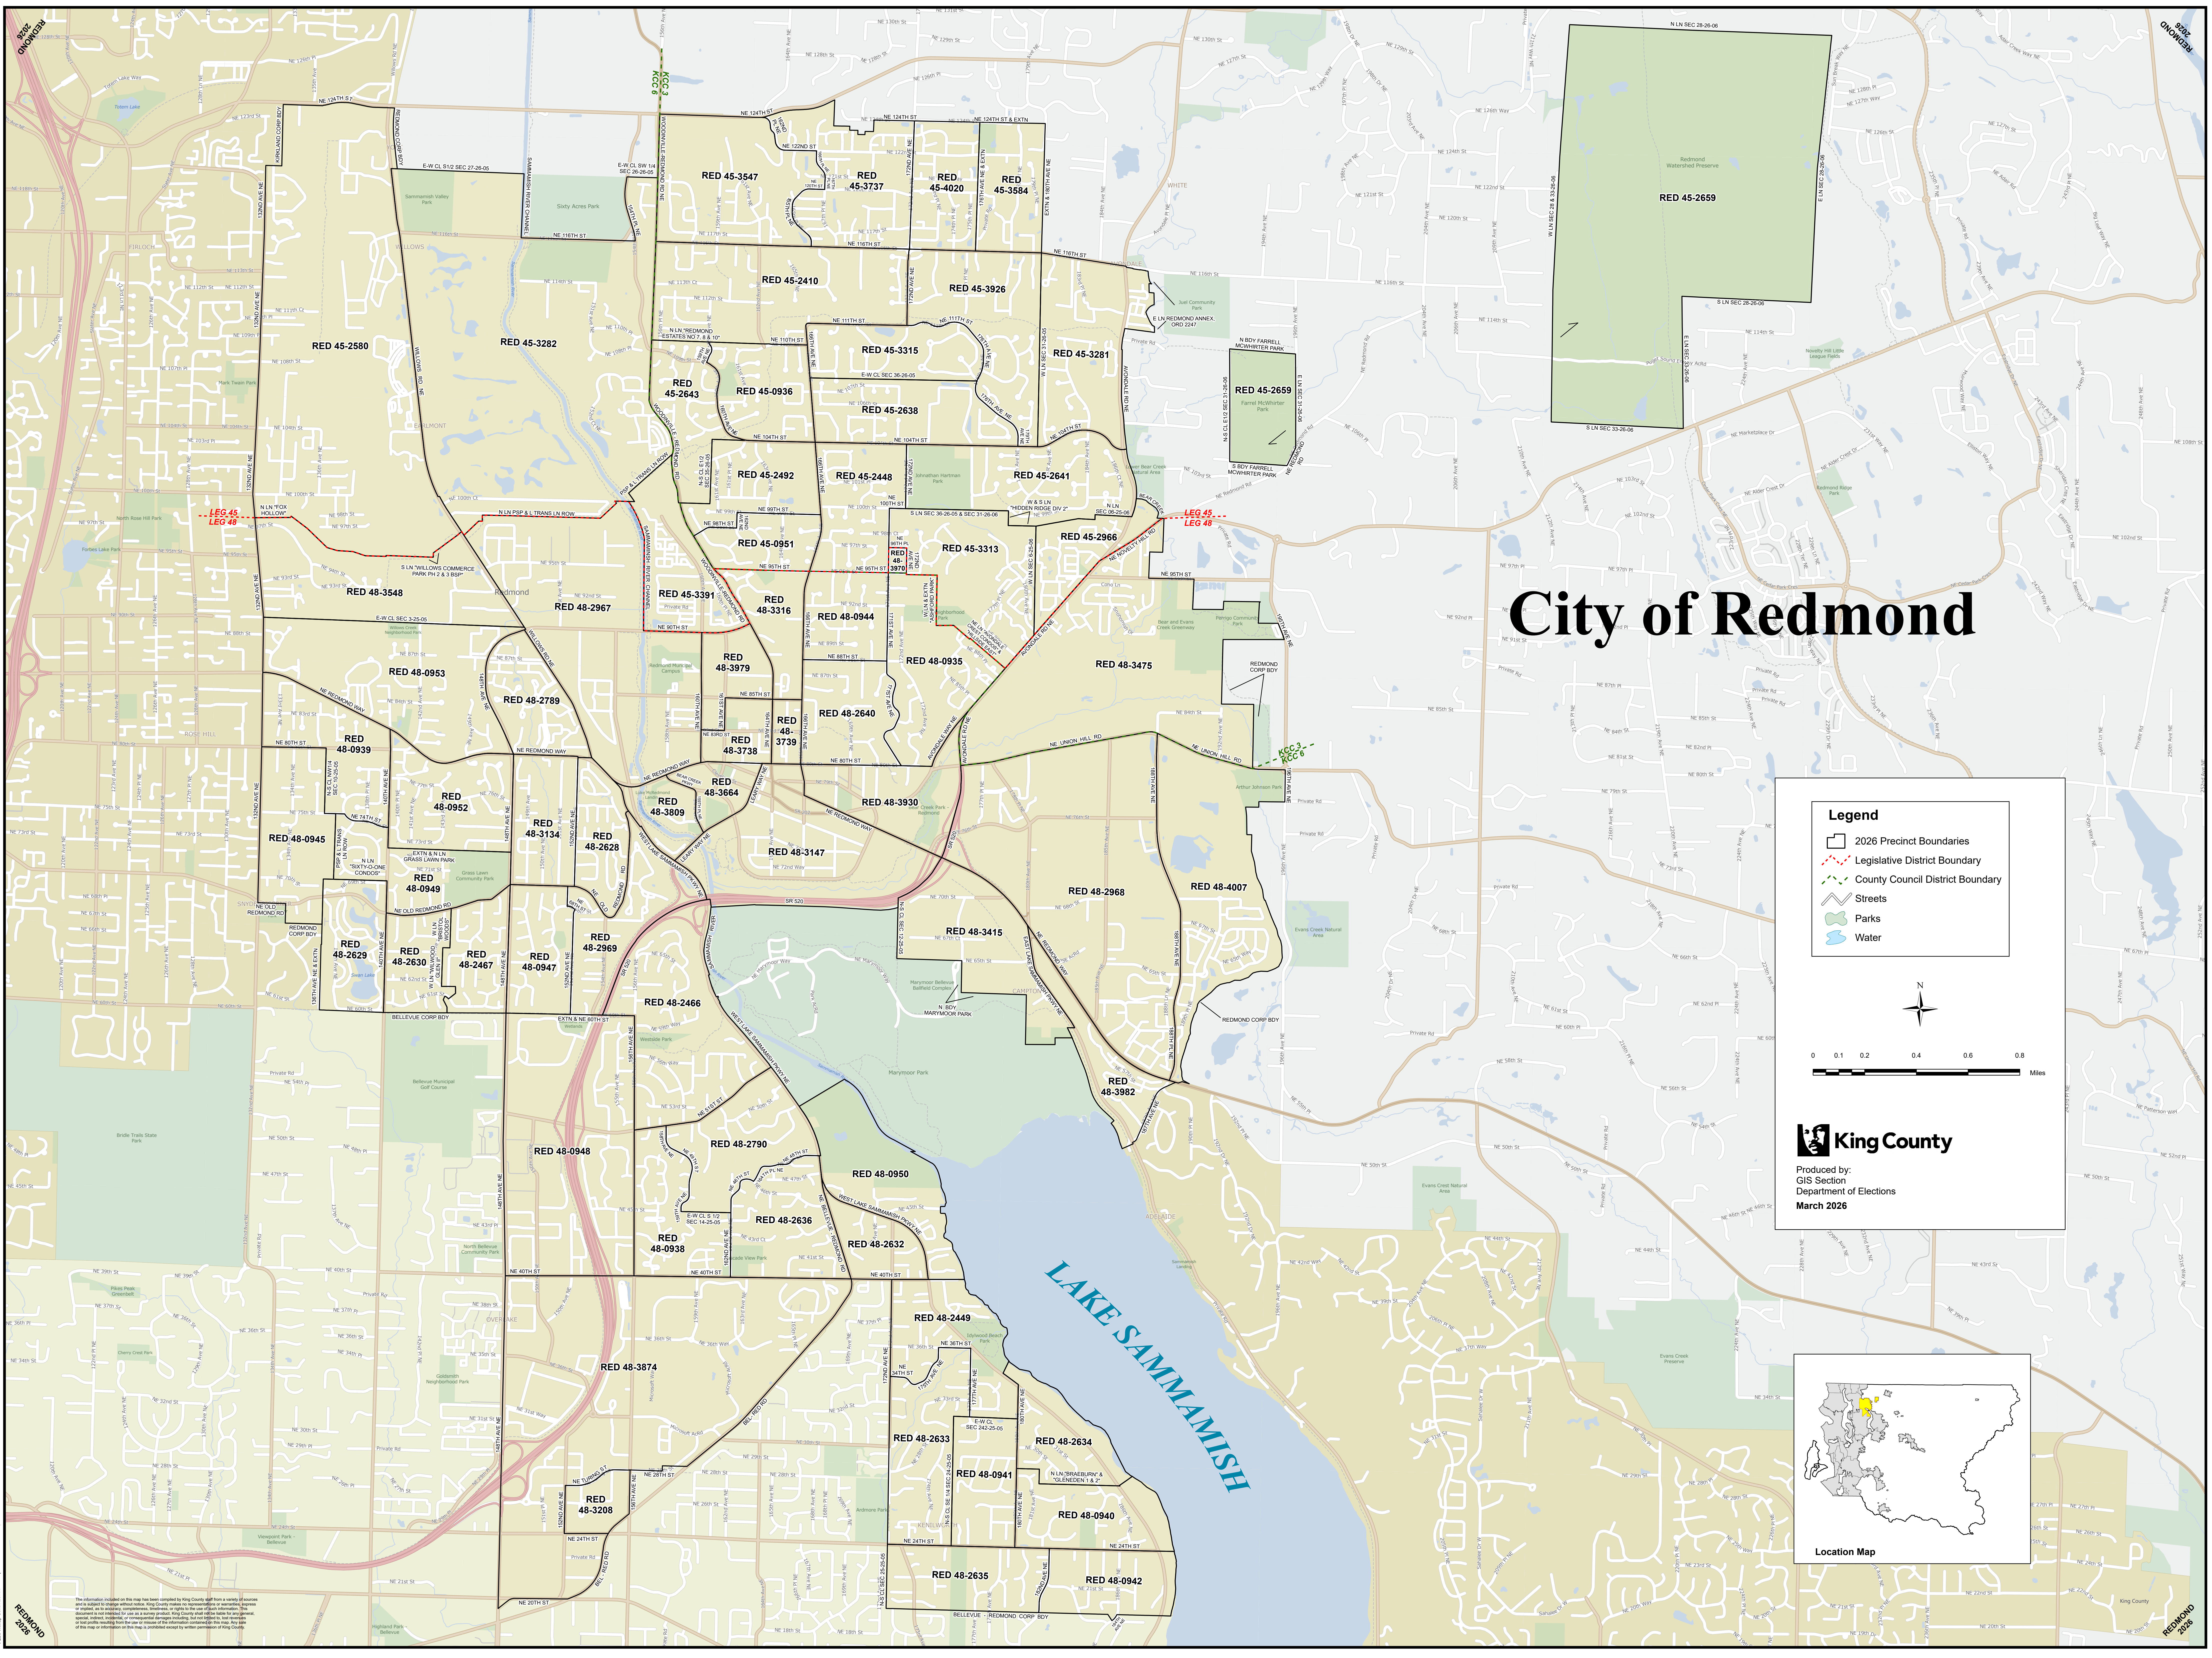

City of Redmond

1. **Legend**
2. 2026 Precinct Boundaries
   - Legislative District Boundary
   - County Council District Boundary
   - Streets
   - Parks
   - Water

Produced by:
GIS Section
Department of Elections
March 2026

Location Map

REDMOND 2026

REDMOND 2026