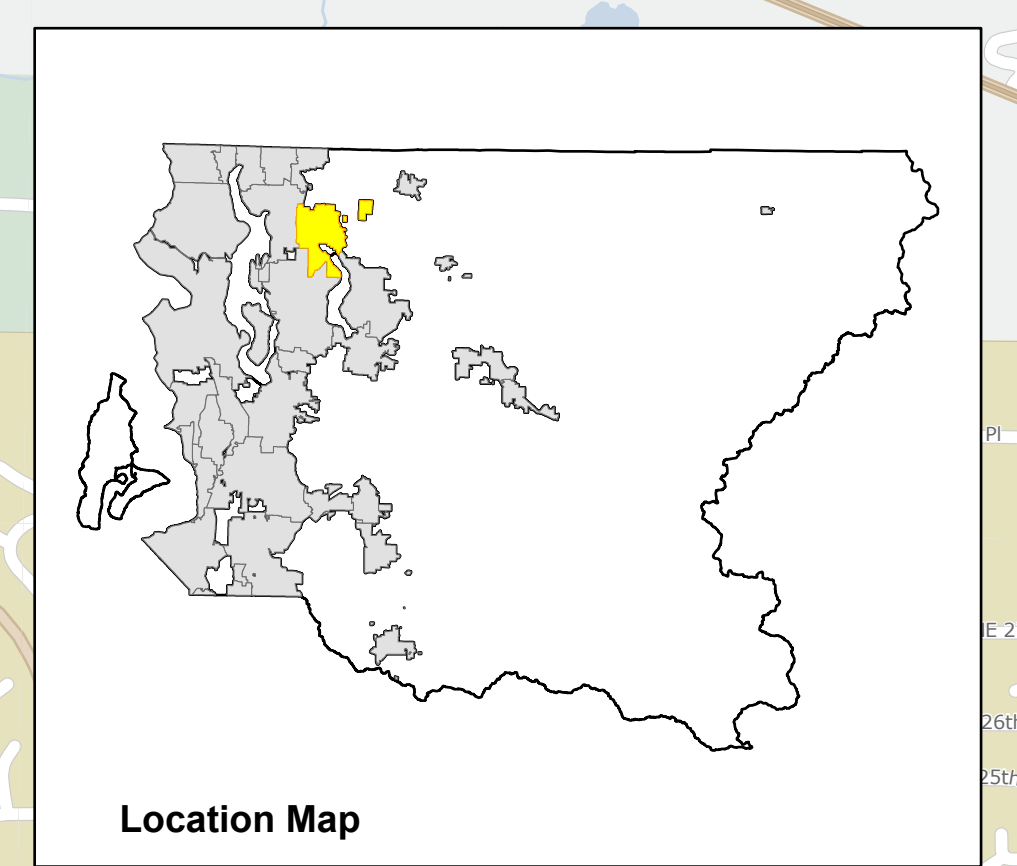

City of Redmond

1. **Legend**
2. 2026 Precinct Boundaries
   - Legislative District Boundary
   - County Council District Boundary
   - Streets
   - Parks
   - Water

Produced by:
GIS Section
Department of Elections
March 2026

Location Map