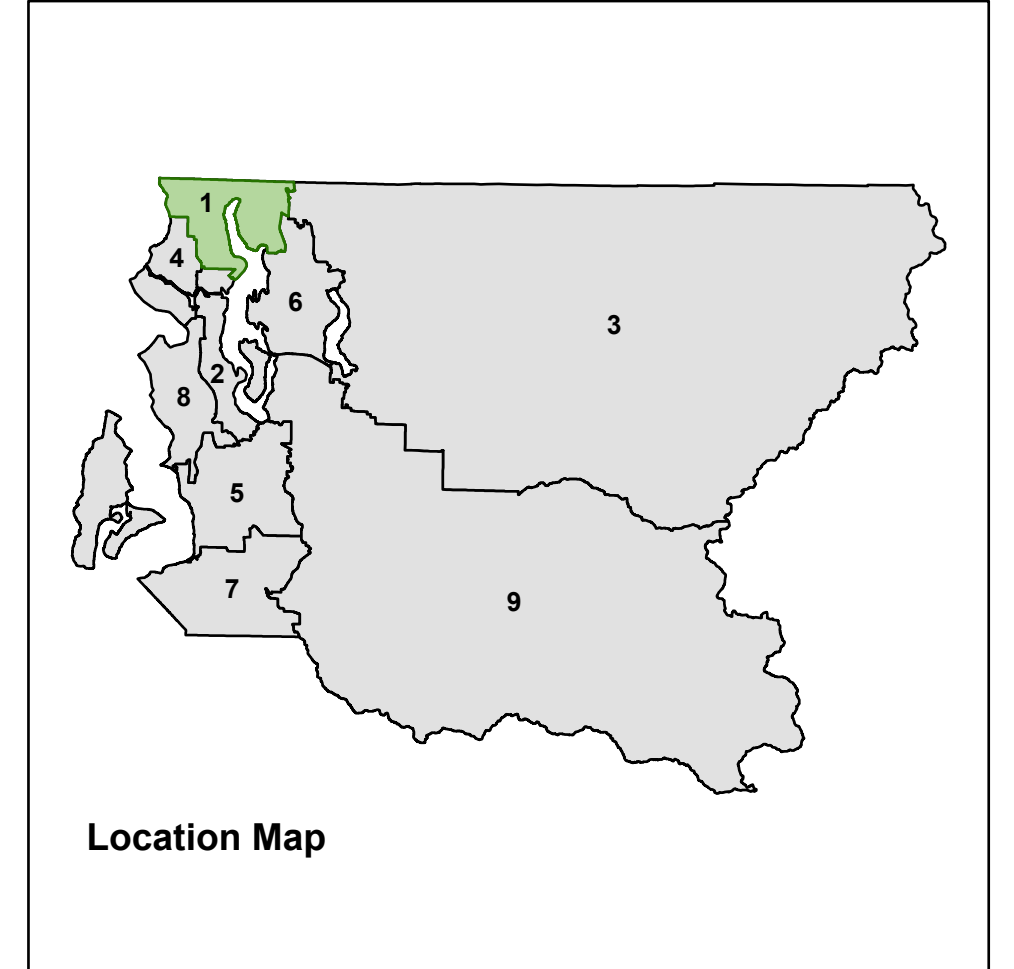

King County Council District 1

PUGET SOUND

LAKE WASHINGTON

Legend

- 2026 Precincts
- Cities
 - Bothell
 - Kenmore
 - Kirkland
 - Lake Forest Park
 - Seattle
 - Shoreline
- Legislative District Boundaries
- Congressional District Boundaries
- Streets
- Water
- Parks

Produced by:
GIS Section
Department of Elections
March 2026

Location Map

KC1 2026

KC1 2026