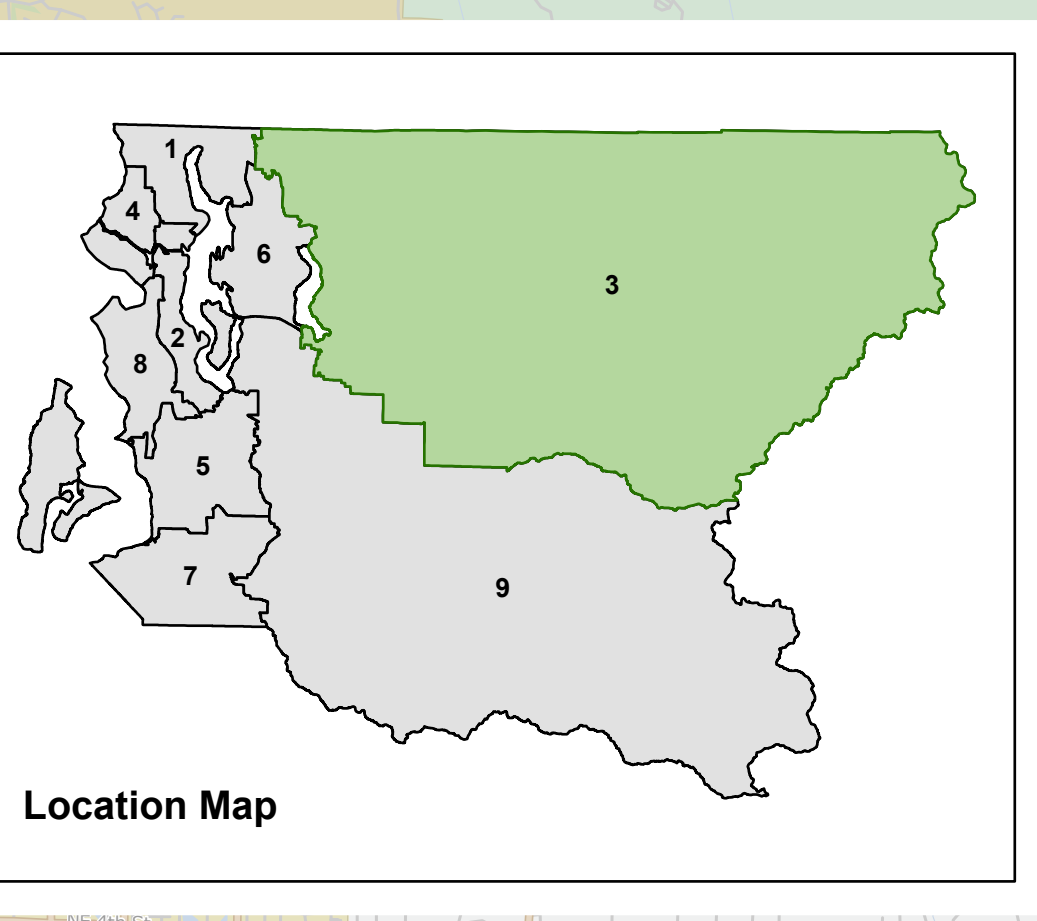

King County Council District 3

Legend

2026 Precincts

Cities

- Bothell
- Carnation
- Duvall
- Issaquah
- North Bend
- Redmond
- Sammamish
- Skykomish
- Snoqualmie
- Woodinville
- Unincorporated King County

Legislative District Boundaries

Congressional District Boundaries

Streets

Water

Parks

0 0.42 0.85 1.7 2.55 3.4 Miles

King County

Produced by:
GIS Section
Department of Elections
March 2026

DETAIL OF EASTERN PORTION
SEE INSET BELOW

SEE
DETAIL
BELOW

KCC 2026