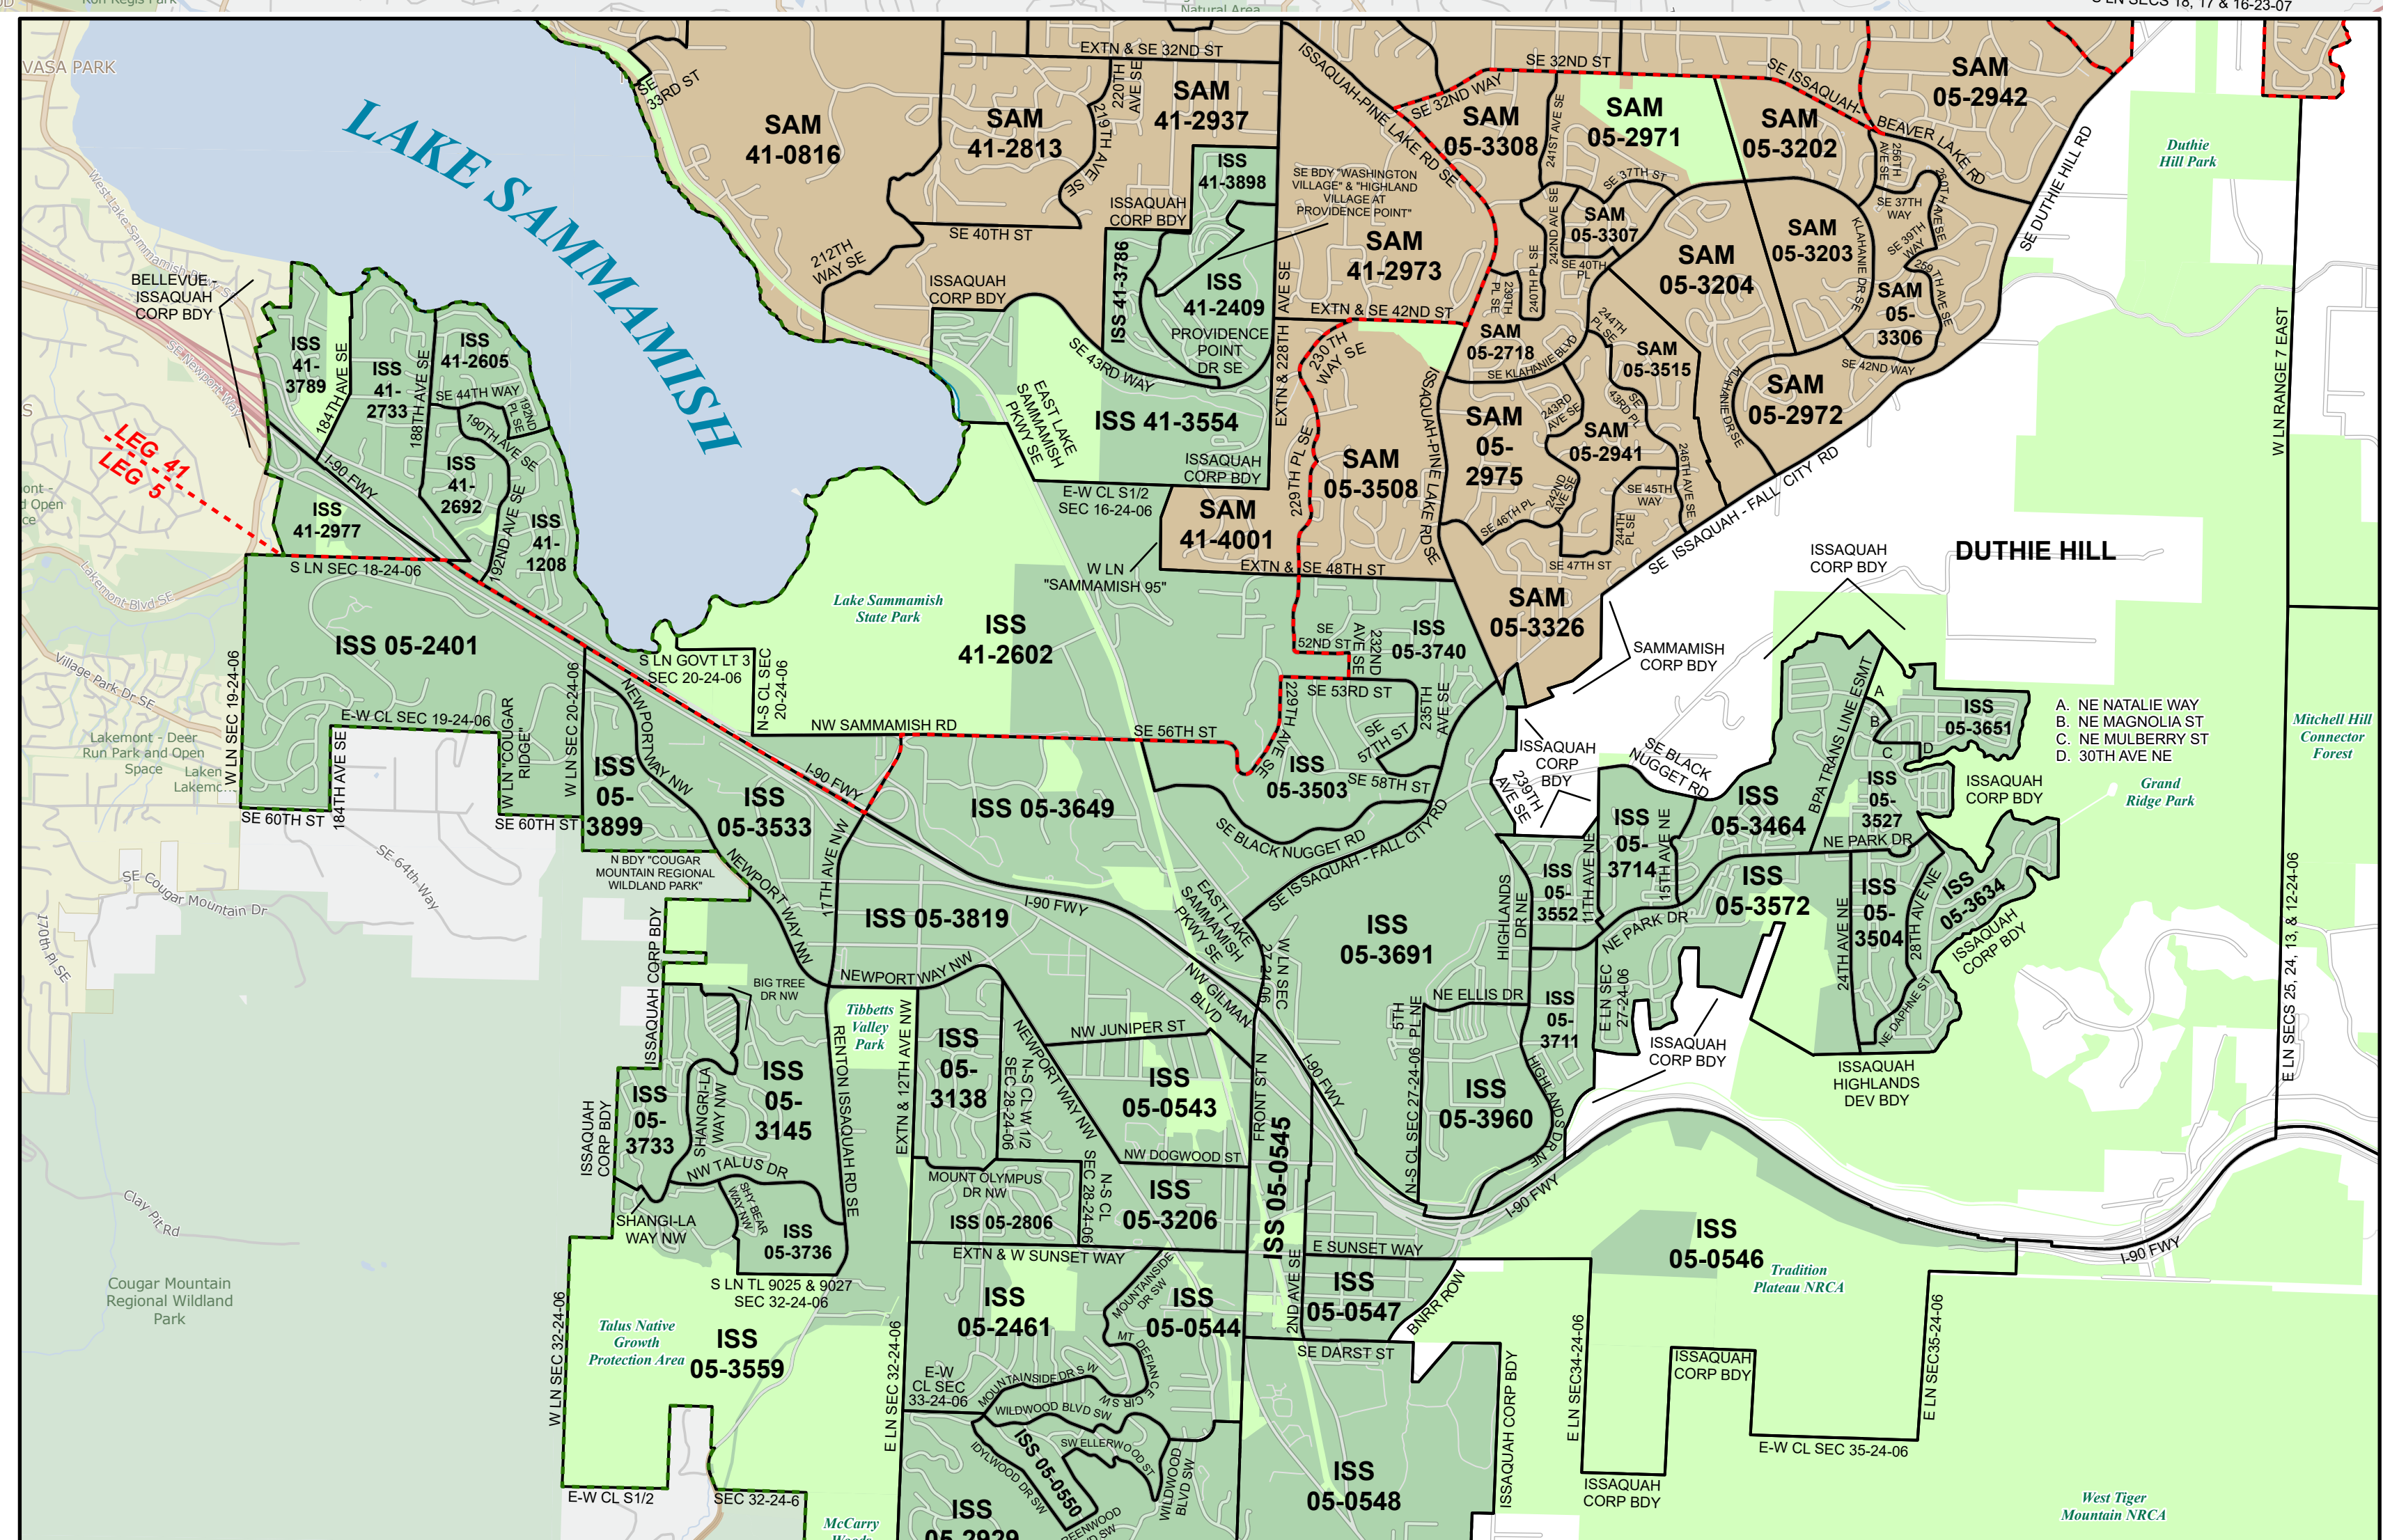

King County Council District 3

Legend

2026 Precincts

Cities

- Bothell
- Carnation
- Duvall
- Issaquah
- North Bend
- Redmond
- Sammamish
- Skykomish
- Snoqualmie
- Woodinville
- Unincorporated King County

Legislative District Boundaries

Congressional District Boundaries

Streets

Water

Parks

0 0.42 0.85 1.7 2.55 3.4 Miles

King County

Produced by:
GIS Section
Department of Elections
March 2026

DETAIL OF EASTERN PORTION
SEE INSET BELOW

SEE
DETAIL
BELOW

KCC 2026