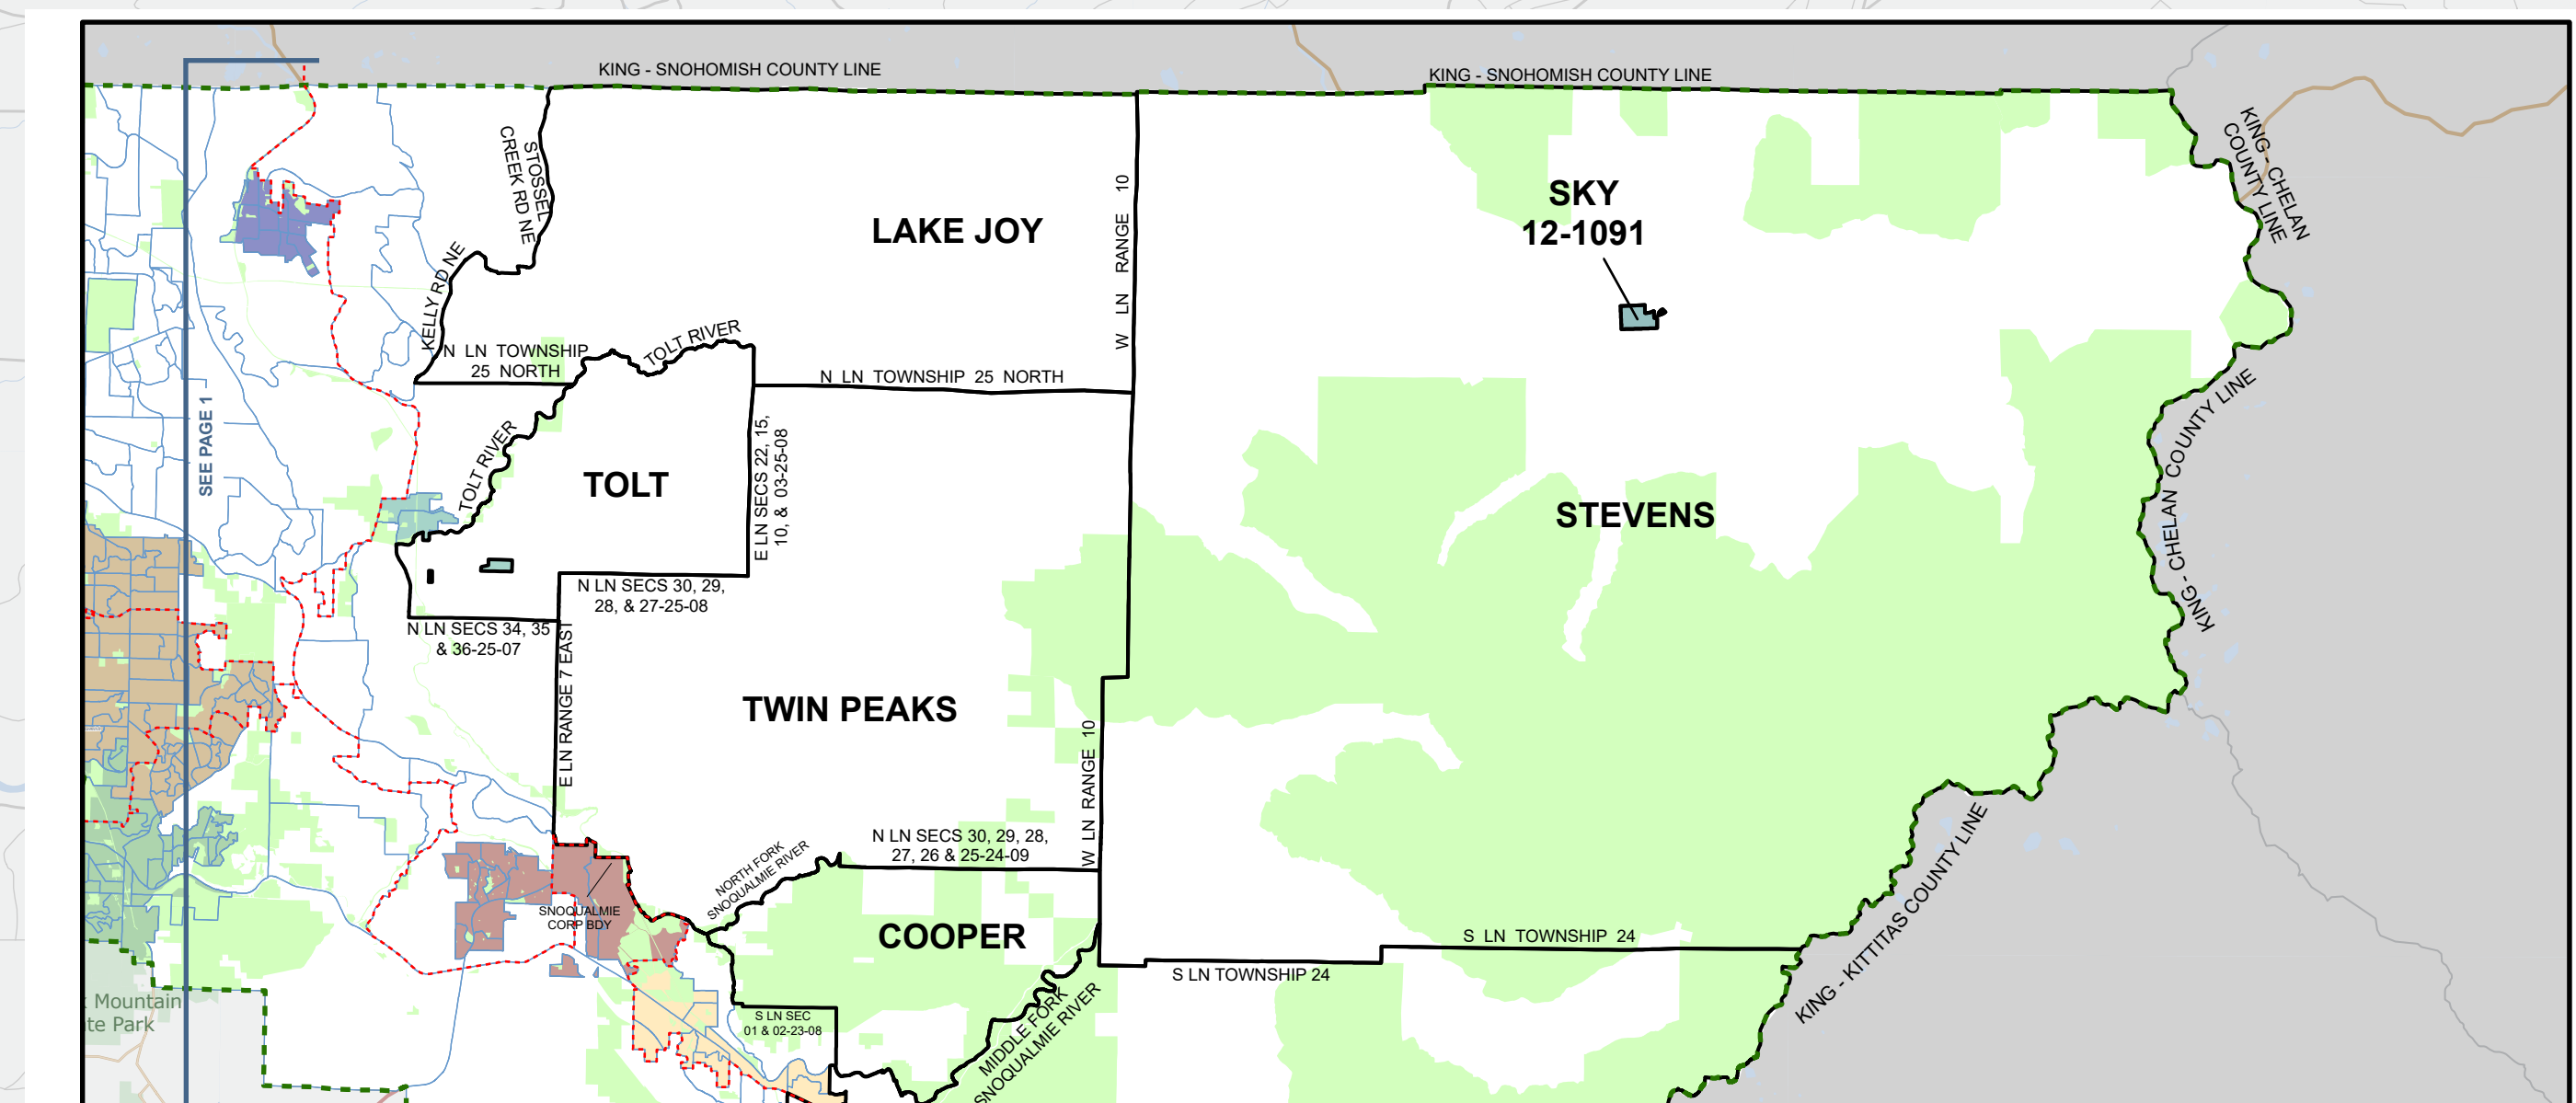

King County Council District 3

Legend

2026 Precincts

Cities

- Bothell
- Carnation
- Duvall
- Issaquah
- North Bend
- Redmond
- Sammamish
- Skykomish
- Snoqualmie
- Woodinville
- Unincorporated King County

Legislative District Boundaries

Congressional District Boundaries

Streets

Water

Parks

0 0.42 0.85 1.7 2.55 3.4 Miles

King County

Produced by:
GIS Section
Department of Elections
March 2026

DETAIL OF EASTERN PORTION
SEE INSET BELOW

SEE
DETAIL
BELOW

KCC 2026