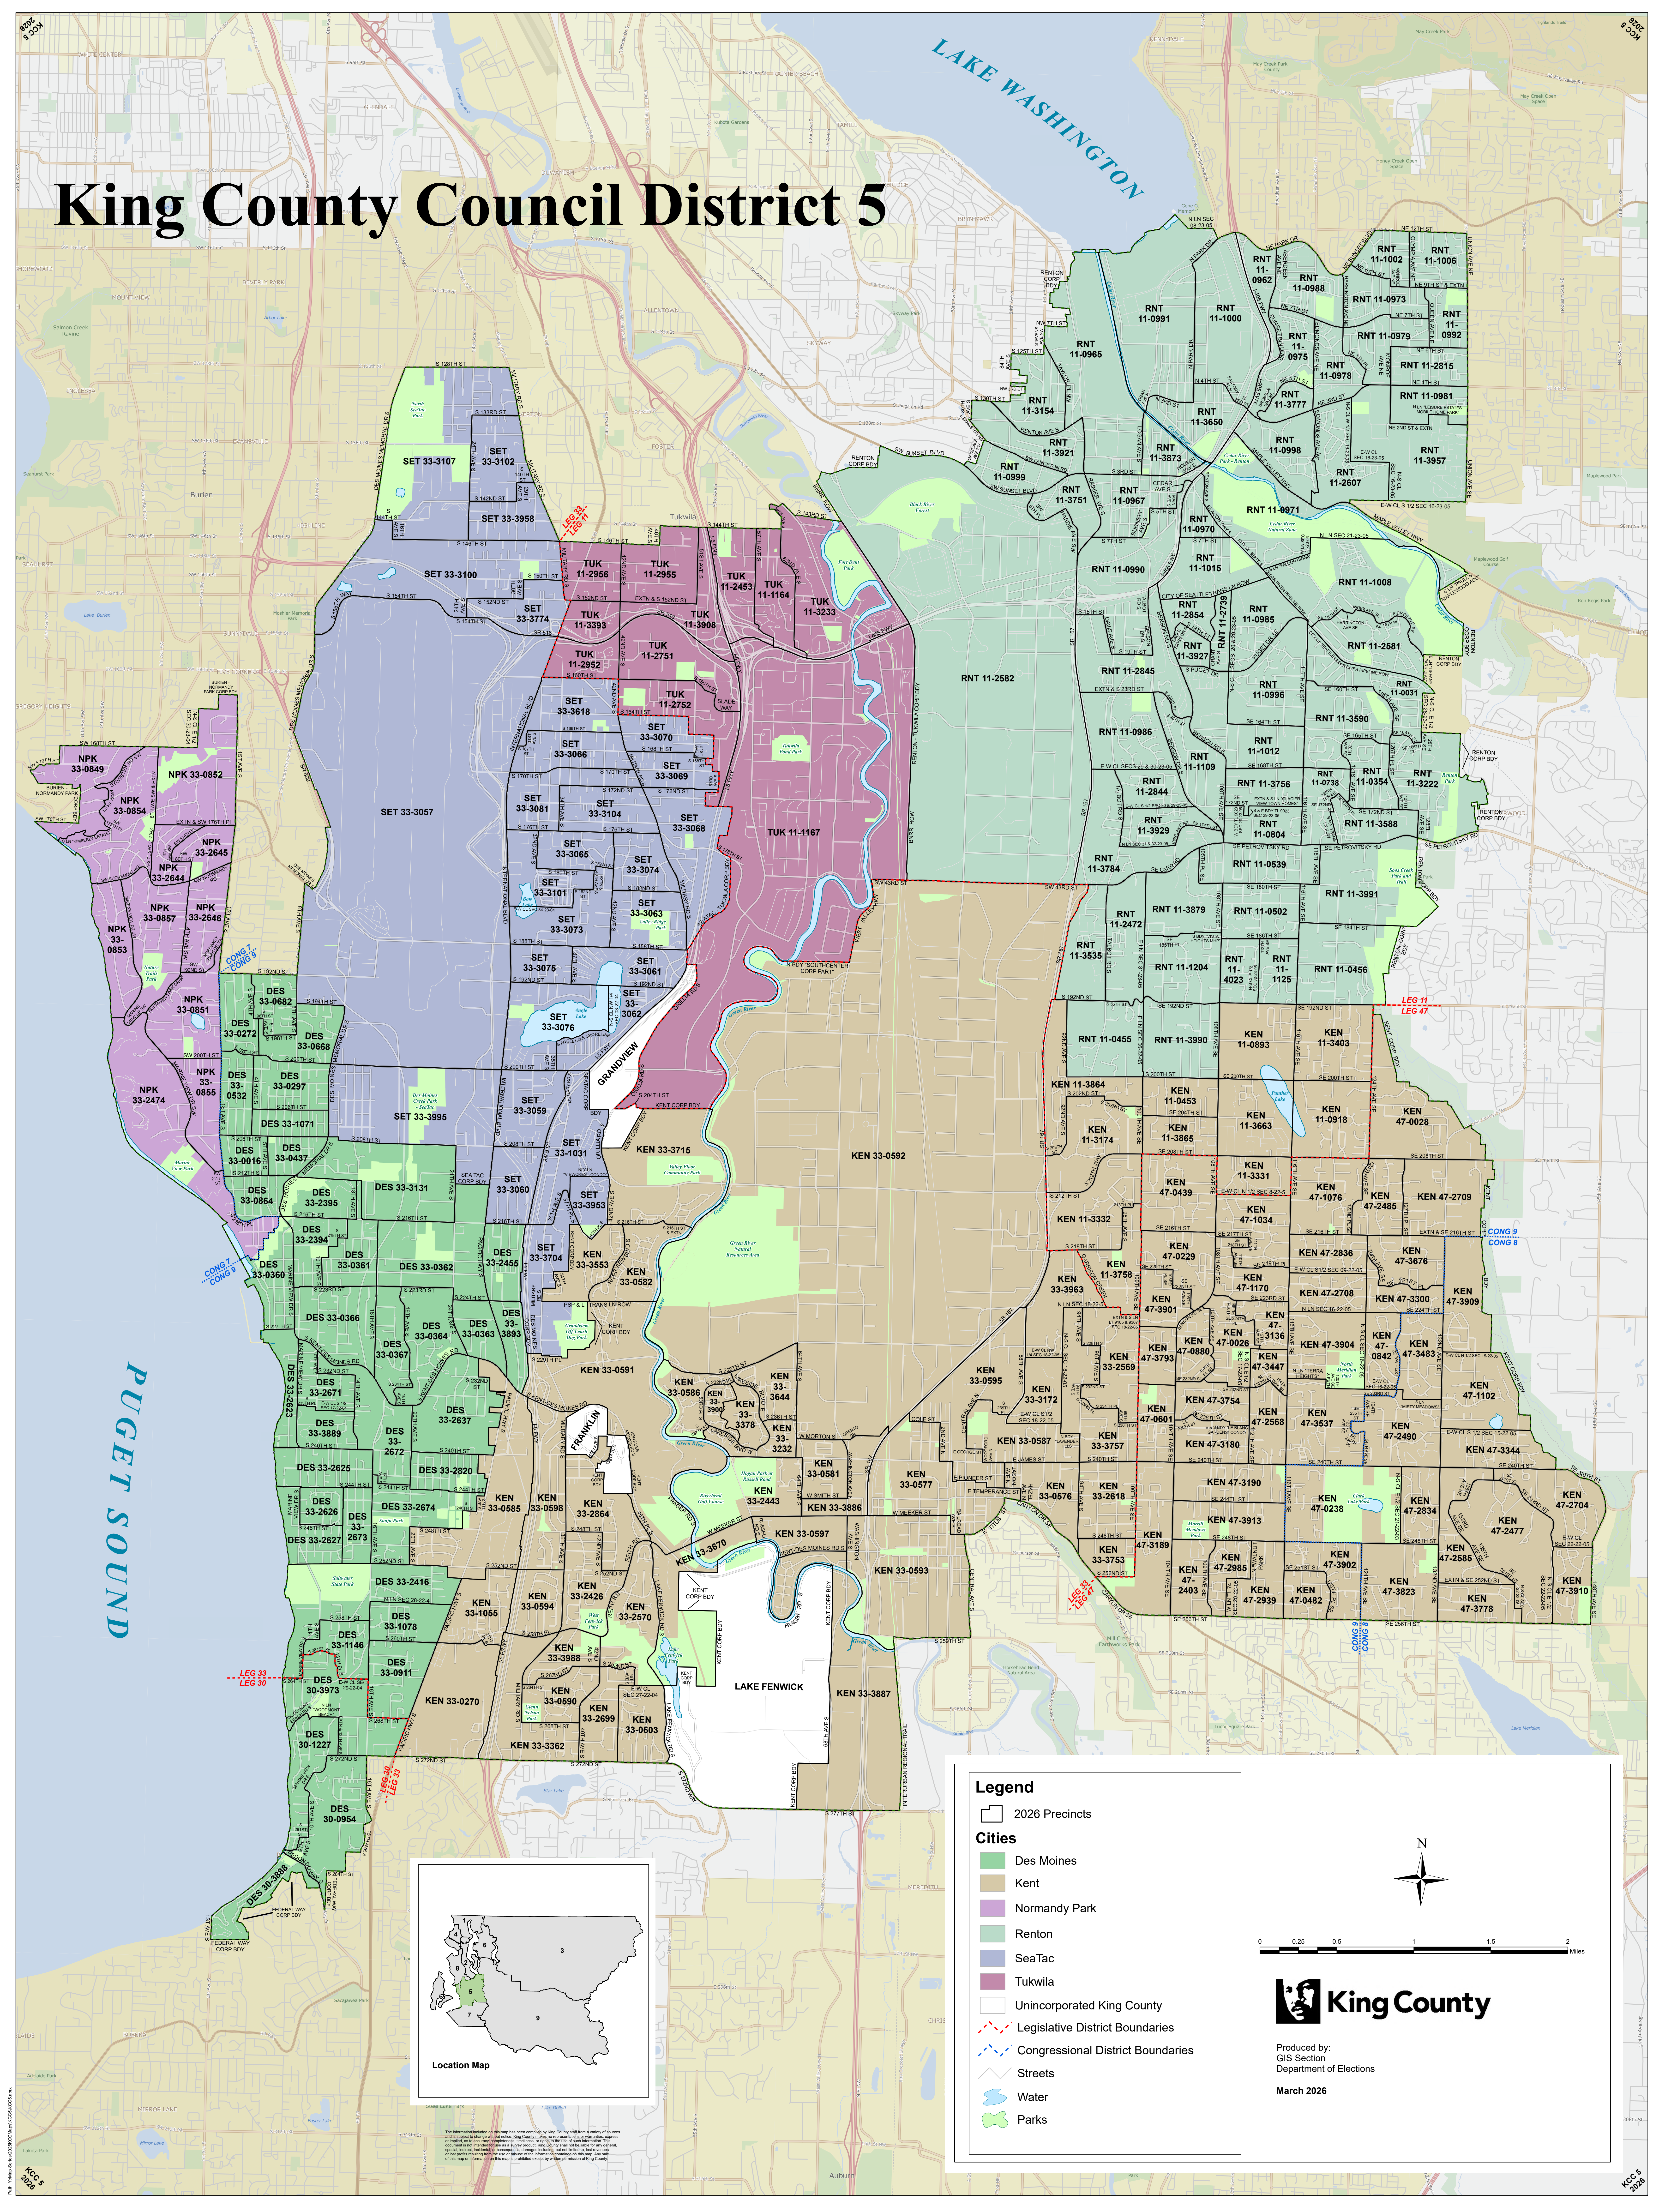

King County Council District 5

Legend

- 2026 Precincts
- **Cities**
- Des Moines
- Kent
- Normandy Park
- Renton
- SeaTac
- Tukwila
- Unincorporated King County
- Legislative District Boundaries
- Congressional District Boundaries
- Streets
- Water
- Parks

N

0 0.25 0.5 1 1.5 2 Miles

King County

Produced by:
GIS Section
Department of Elections

March 2026