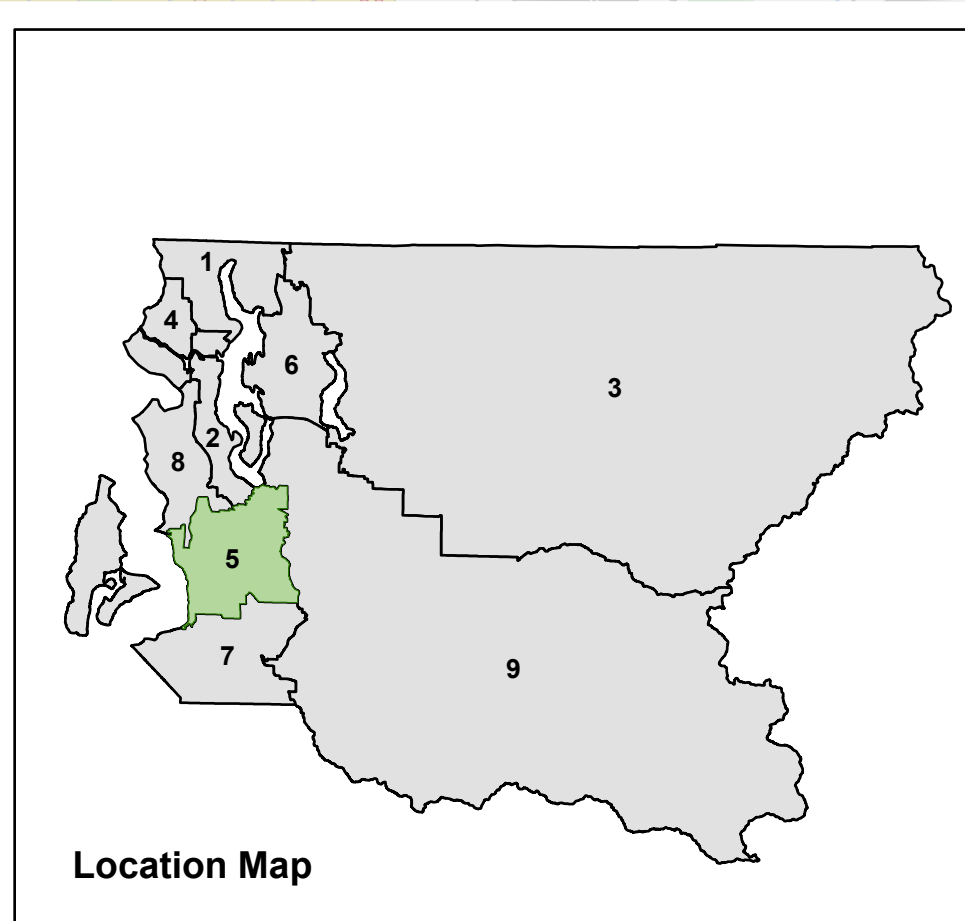

King County Council District 5

Legend

- 2026 Precincts
- **Cities**
- Des Moines
- Kent
- Normandy Park
- Renton
- SeaTac
- Tukwila
- Unincorporated King County
- Legislative District Boundaries
- Congressional District Boundaries
- Streets
- Water
- Parks

N

0 0.25 0.5 1 1.5 2 Miles

King County

Produced by:
GIS Section
Department of Elections

March 2026