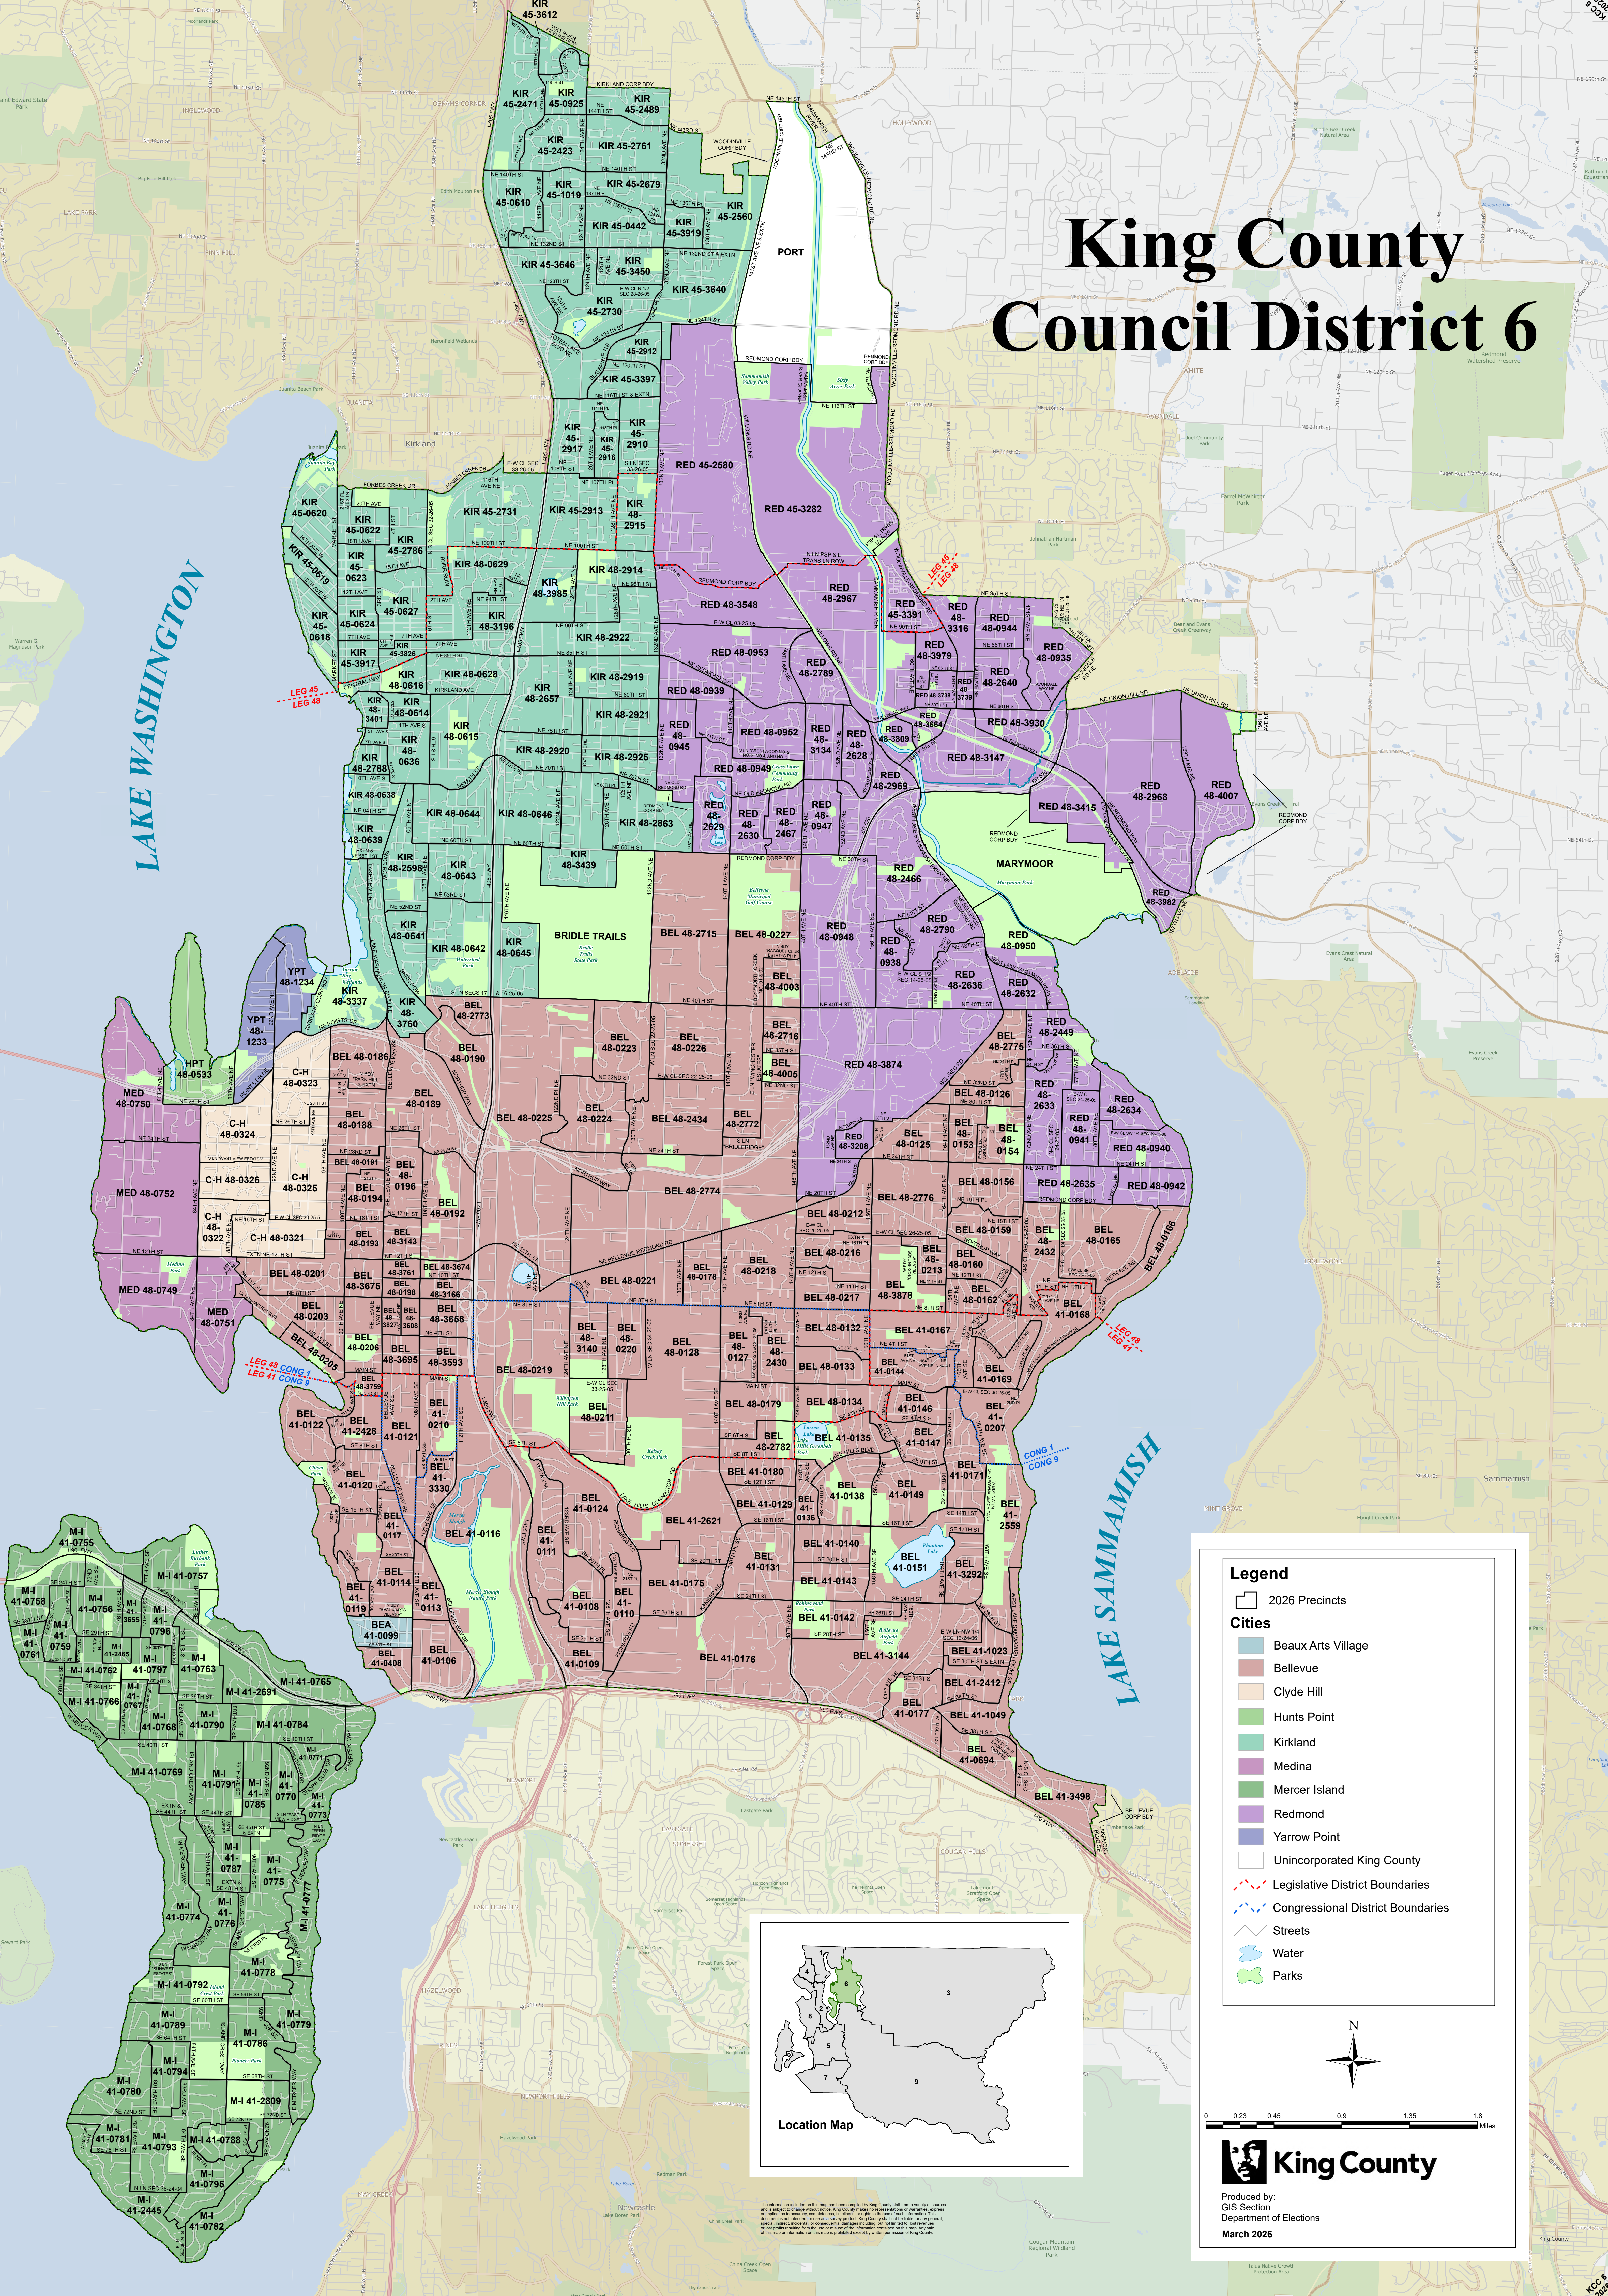

King County Council District 6

LAKE WASHINGTON

LAKE SAMMAMISH

Legend

- 2026 Precincts
- **Cities**
- Bellevue
- Clyde Hill
- Hunts Point
- Kirkland
- Medina
- Mercer Island
- Redmond
- Yarrow Point
- Unincorporated King County
- Legislative District Boundaries
- Congressional District Boundaries
- Streets
- Water
- Parks