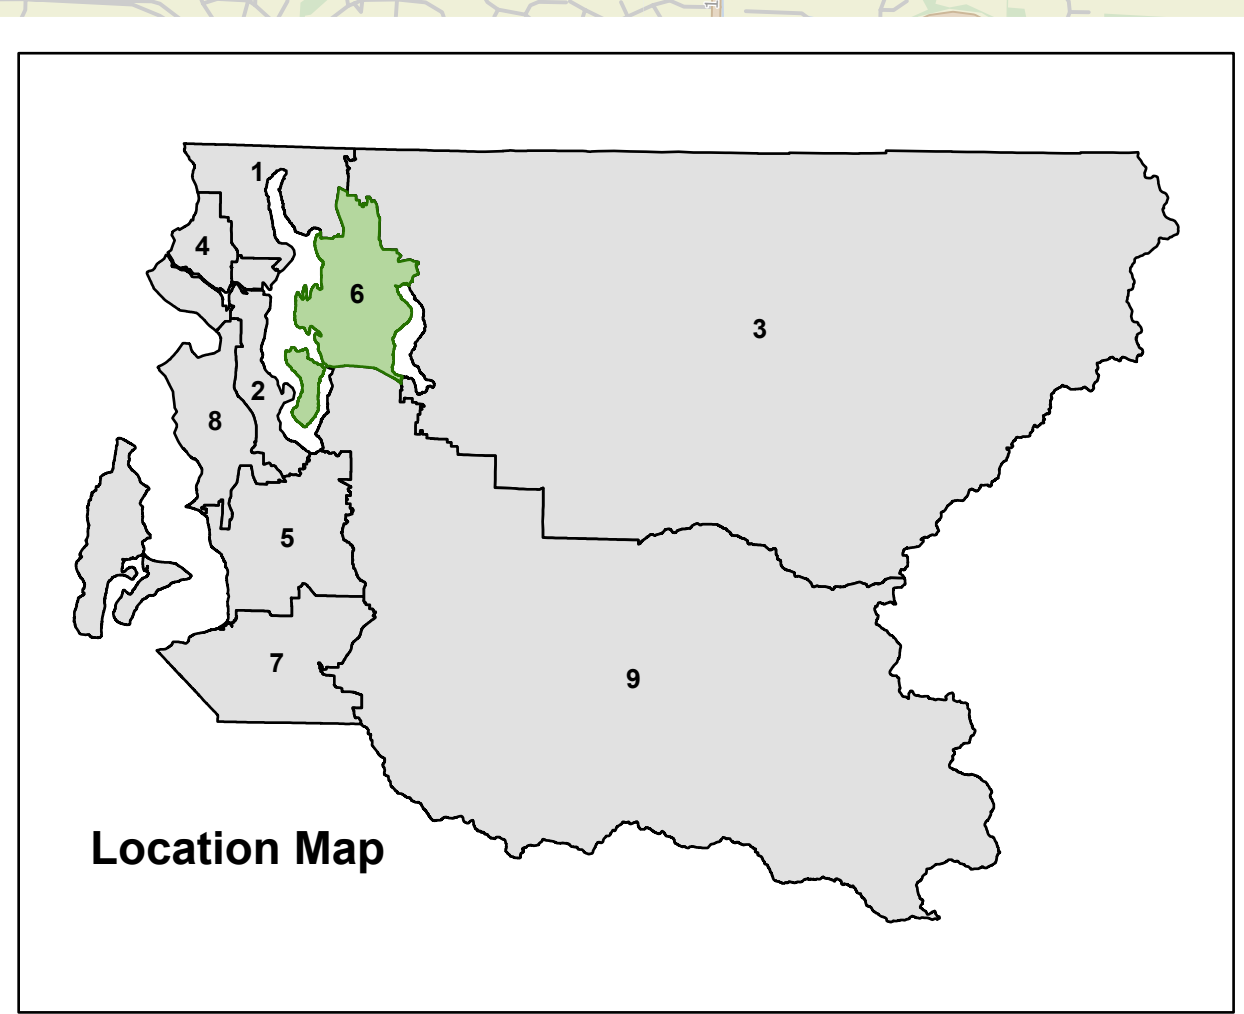

N

0 0.23 0.45 0.9 1.35 1.8 Miles

King County
Produced by:
GIS Section
Department of Elections
March 2026