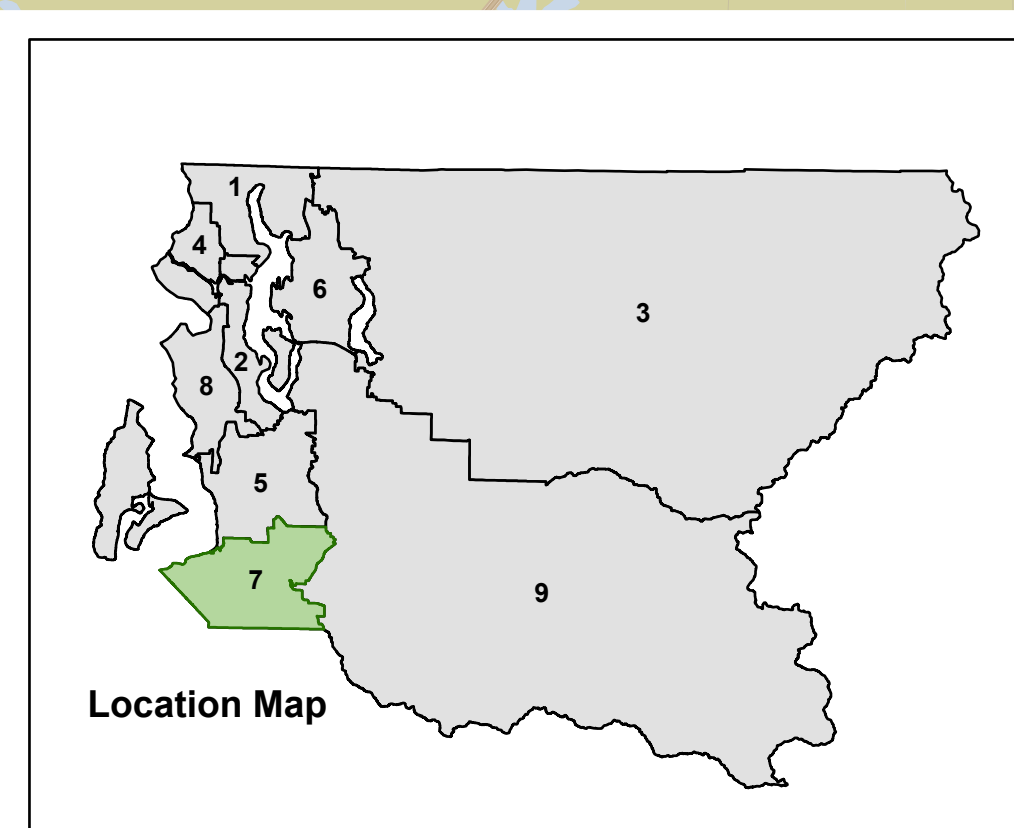

King County
Produced by:
GIS Section
Department of Elections
March 2026