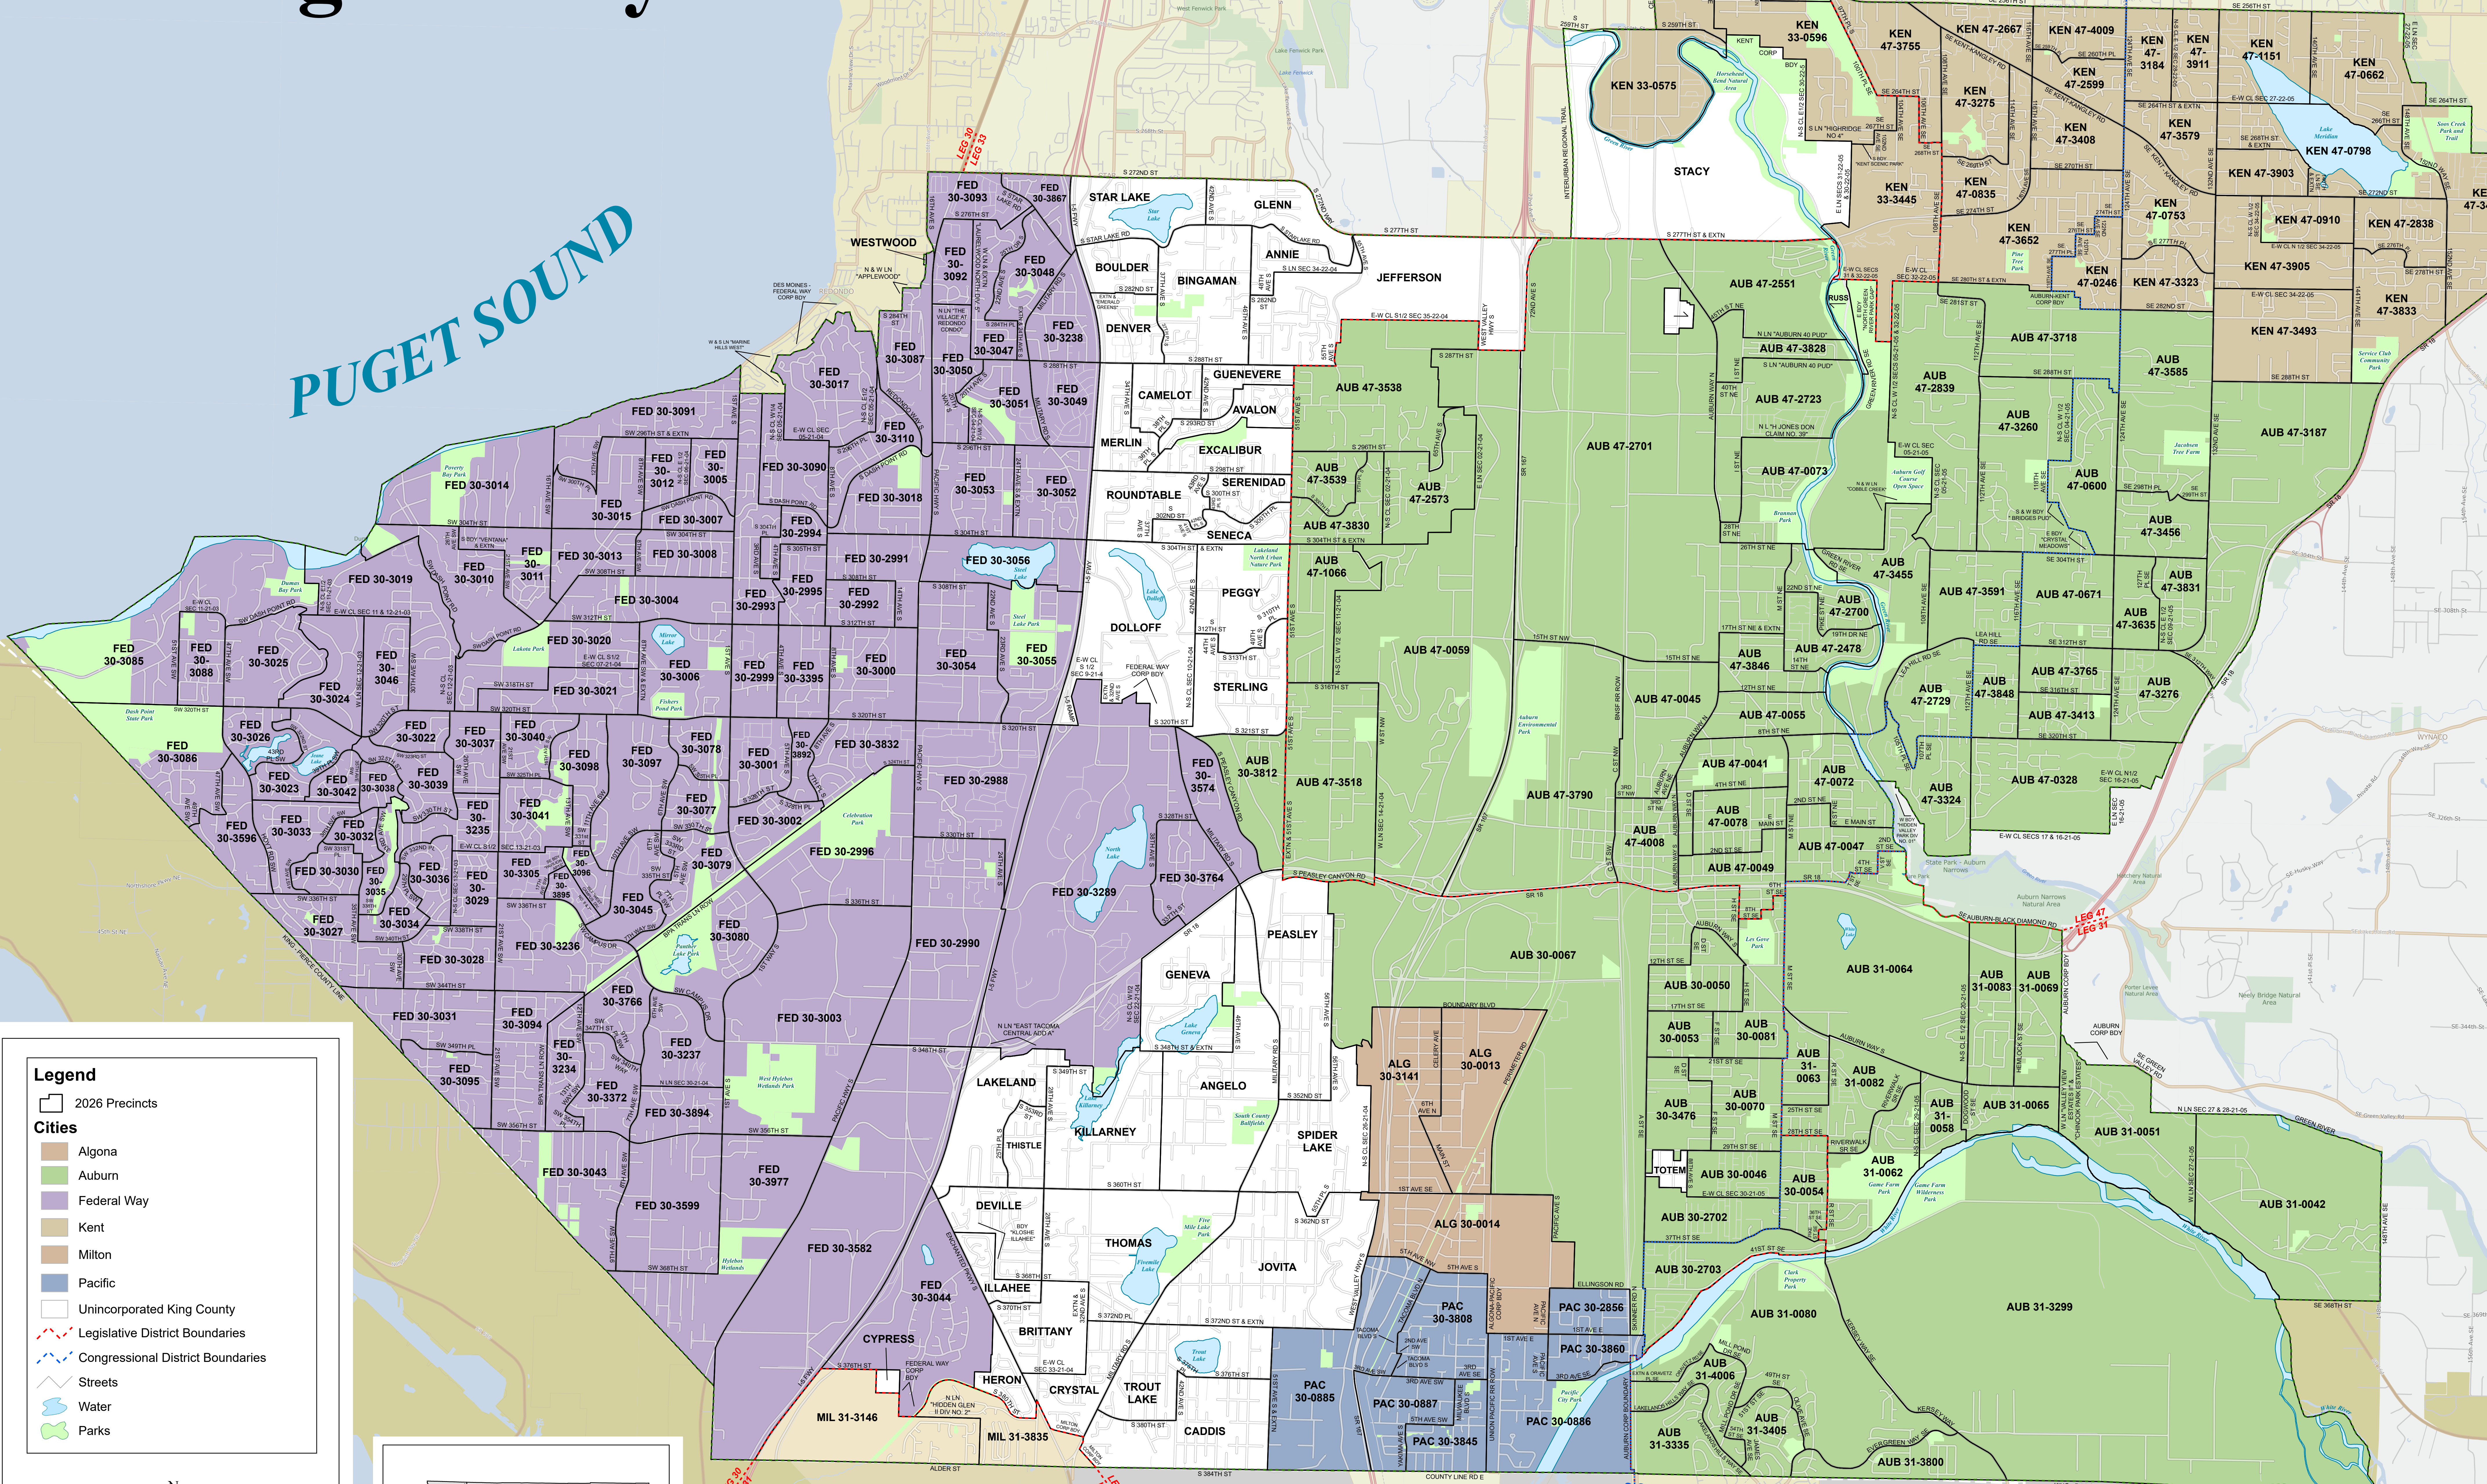

King County Council District 7

PUGET SOUND

Legend

- 2026 Precincts
- Cities
  - Algona
  - Auburn
  - Federal Way
  - Kent
  - Milton
  - Pacific
  - Unincorporated King County
- Legislative District Boundaries
- Congressional District Boundaries
- Streets
- Water
- Parks

King County
Produced by:
GIS Section
Department of Elections
March 2026