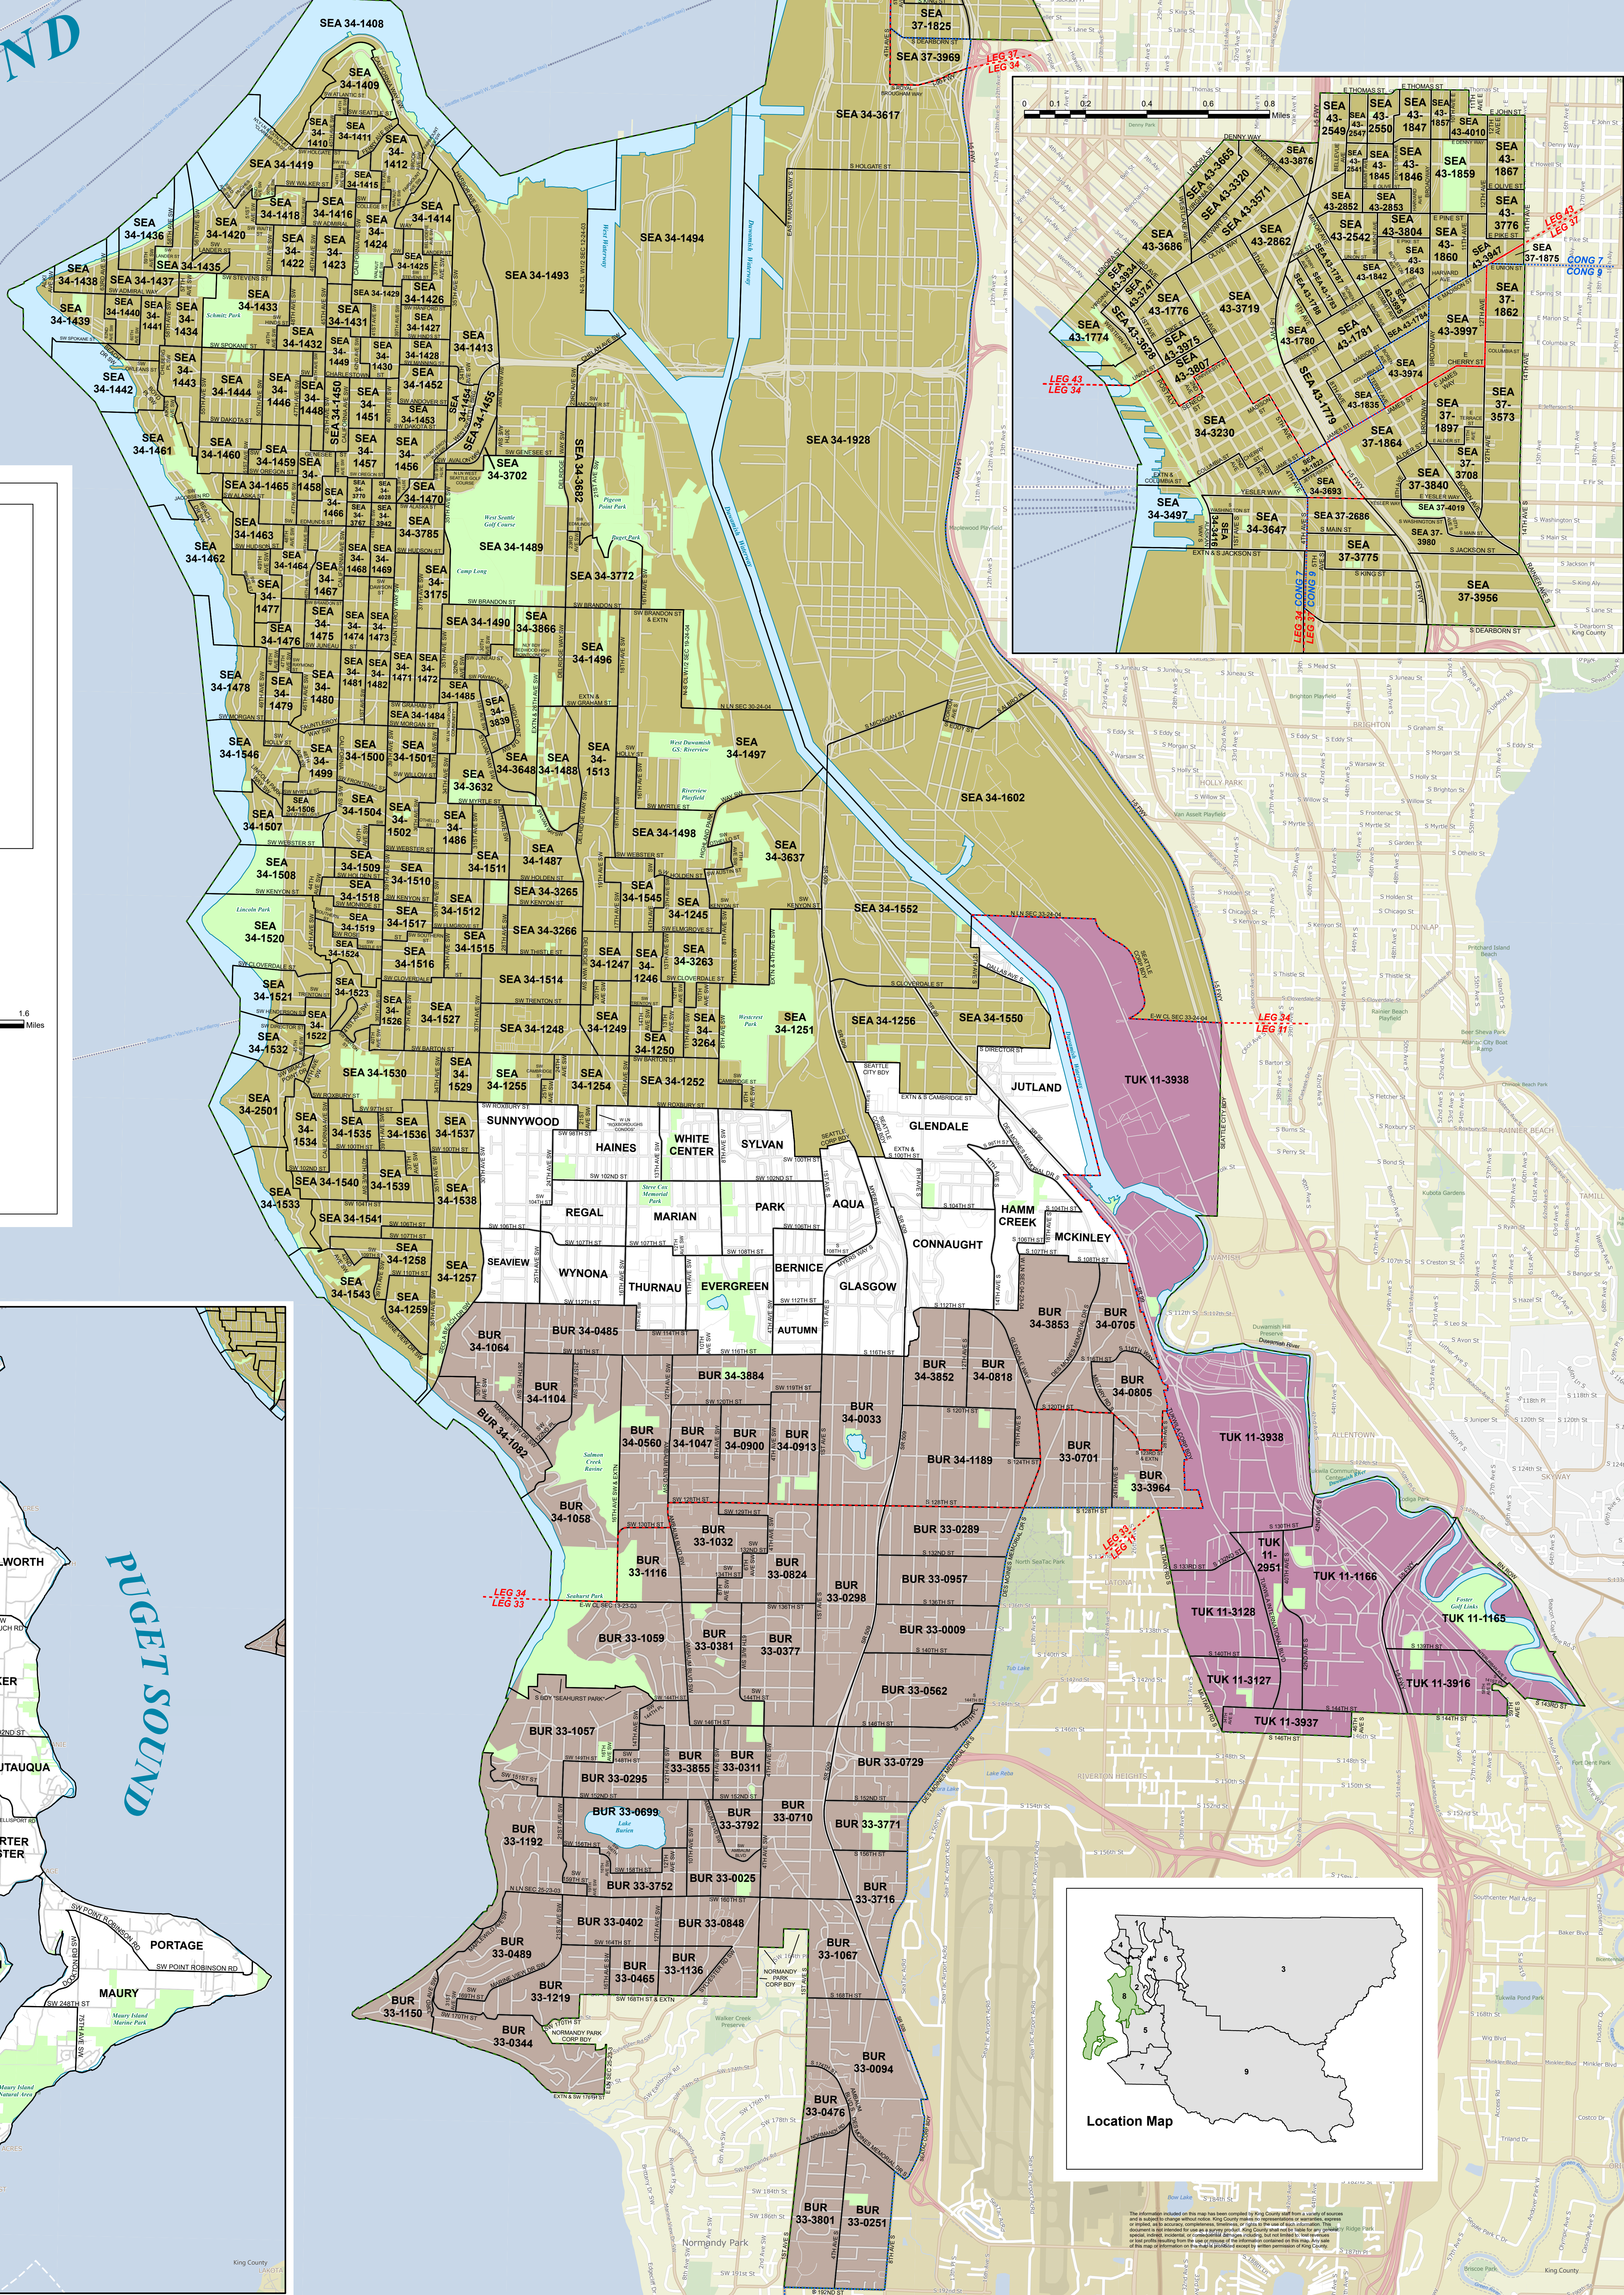

King County Council District 8

SEE DETAILS TO RIGHT

PUGET SOUND

1. **Legend**
2. 2026 Precincts
   - **Cities**
     - Burien
     - Seattle
     - Tukwila
     - Unincorporated King County
   - Legislative District Boundaries
   - Congressional District Boundaries
   - Streets
   - Water
   - Parks

Produced by:
GIS Section
Department of Elections
March 2026