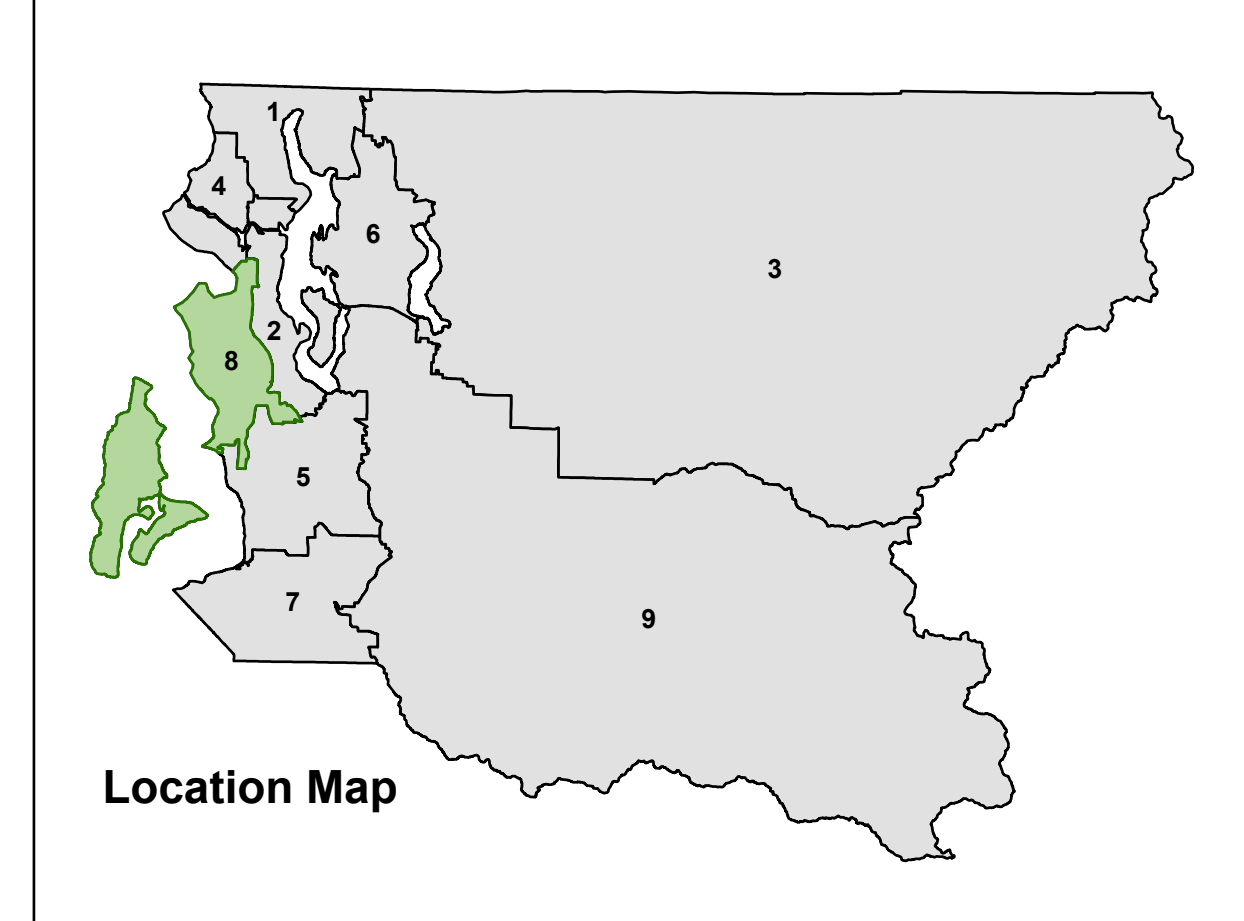

King County Council District 8

SEE DETAILS TO RIGHT

PUGET SOUND

1. **Legend**
2. 2026 Precincts
   - **Cities**
     - Burien
     - Seattle
     - Tukwila
     - Unincorporated King County
   - Legislative District Boundaries
   - Congressional District Boundaries
   - Streets
   - Water
   - Parks

Produced by:
GIS Section
Department of Elections
March 2026