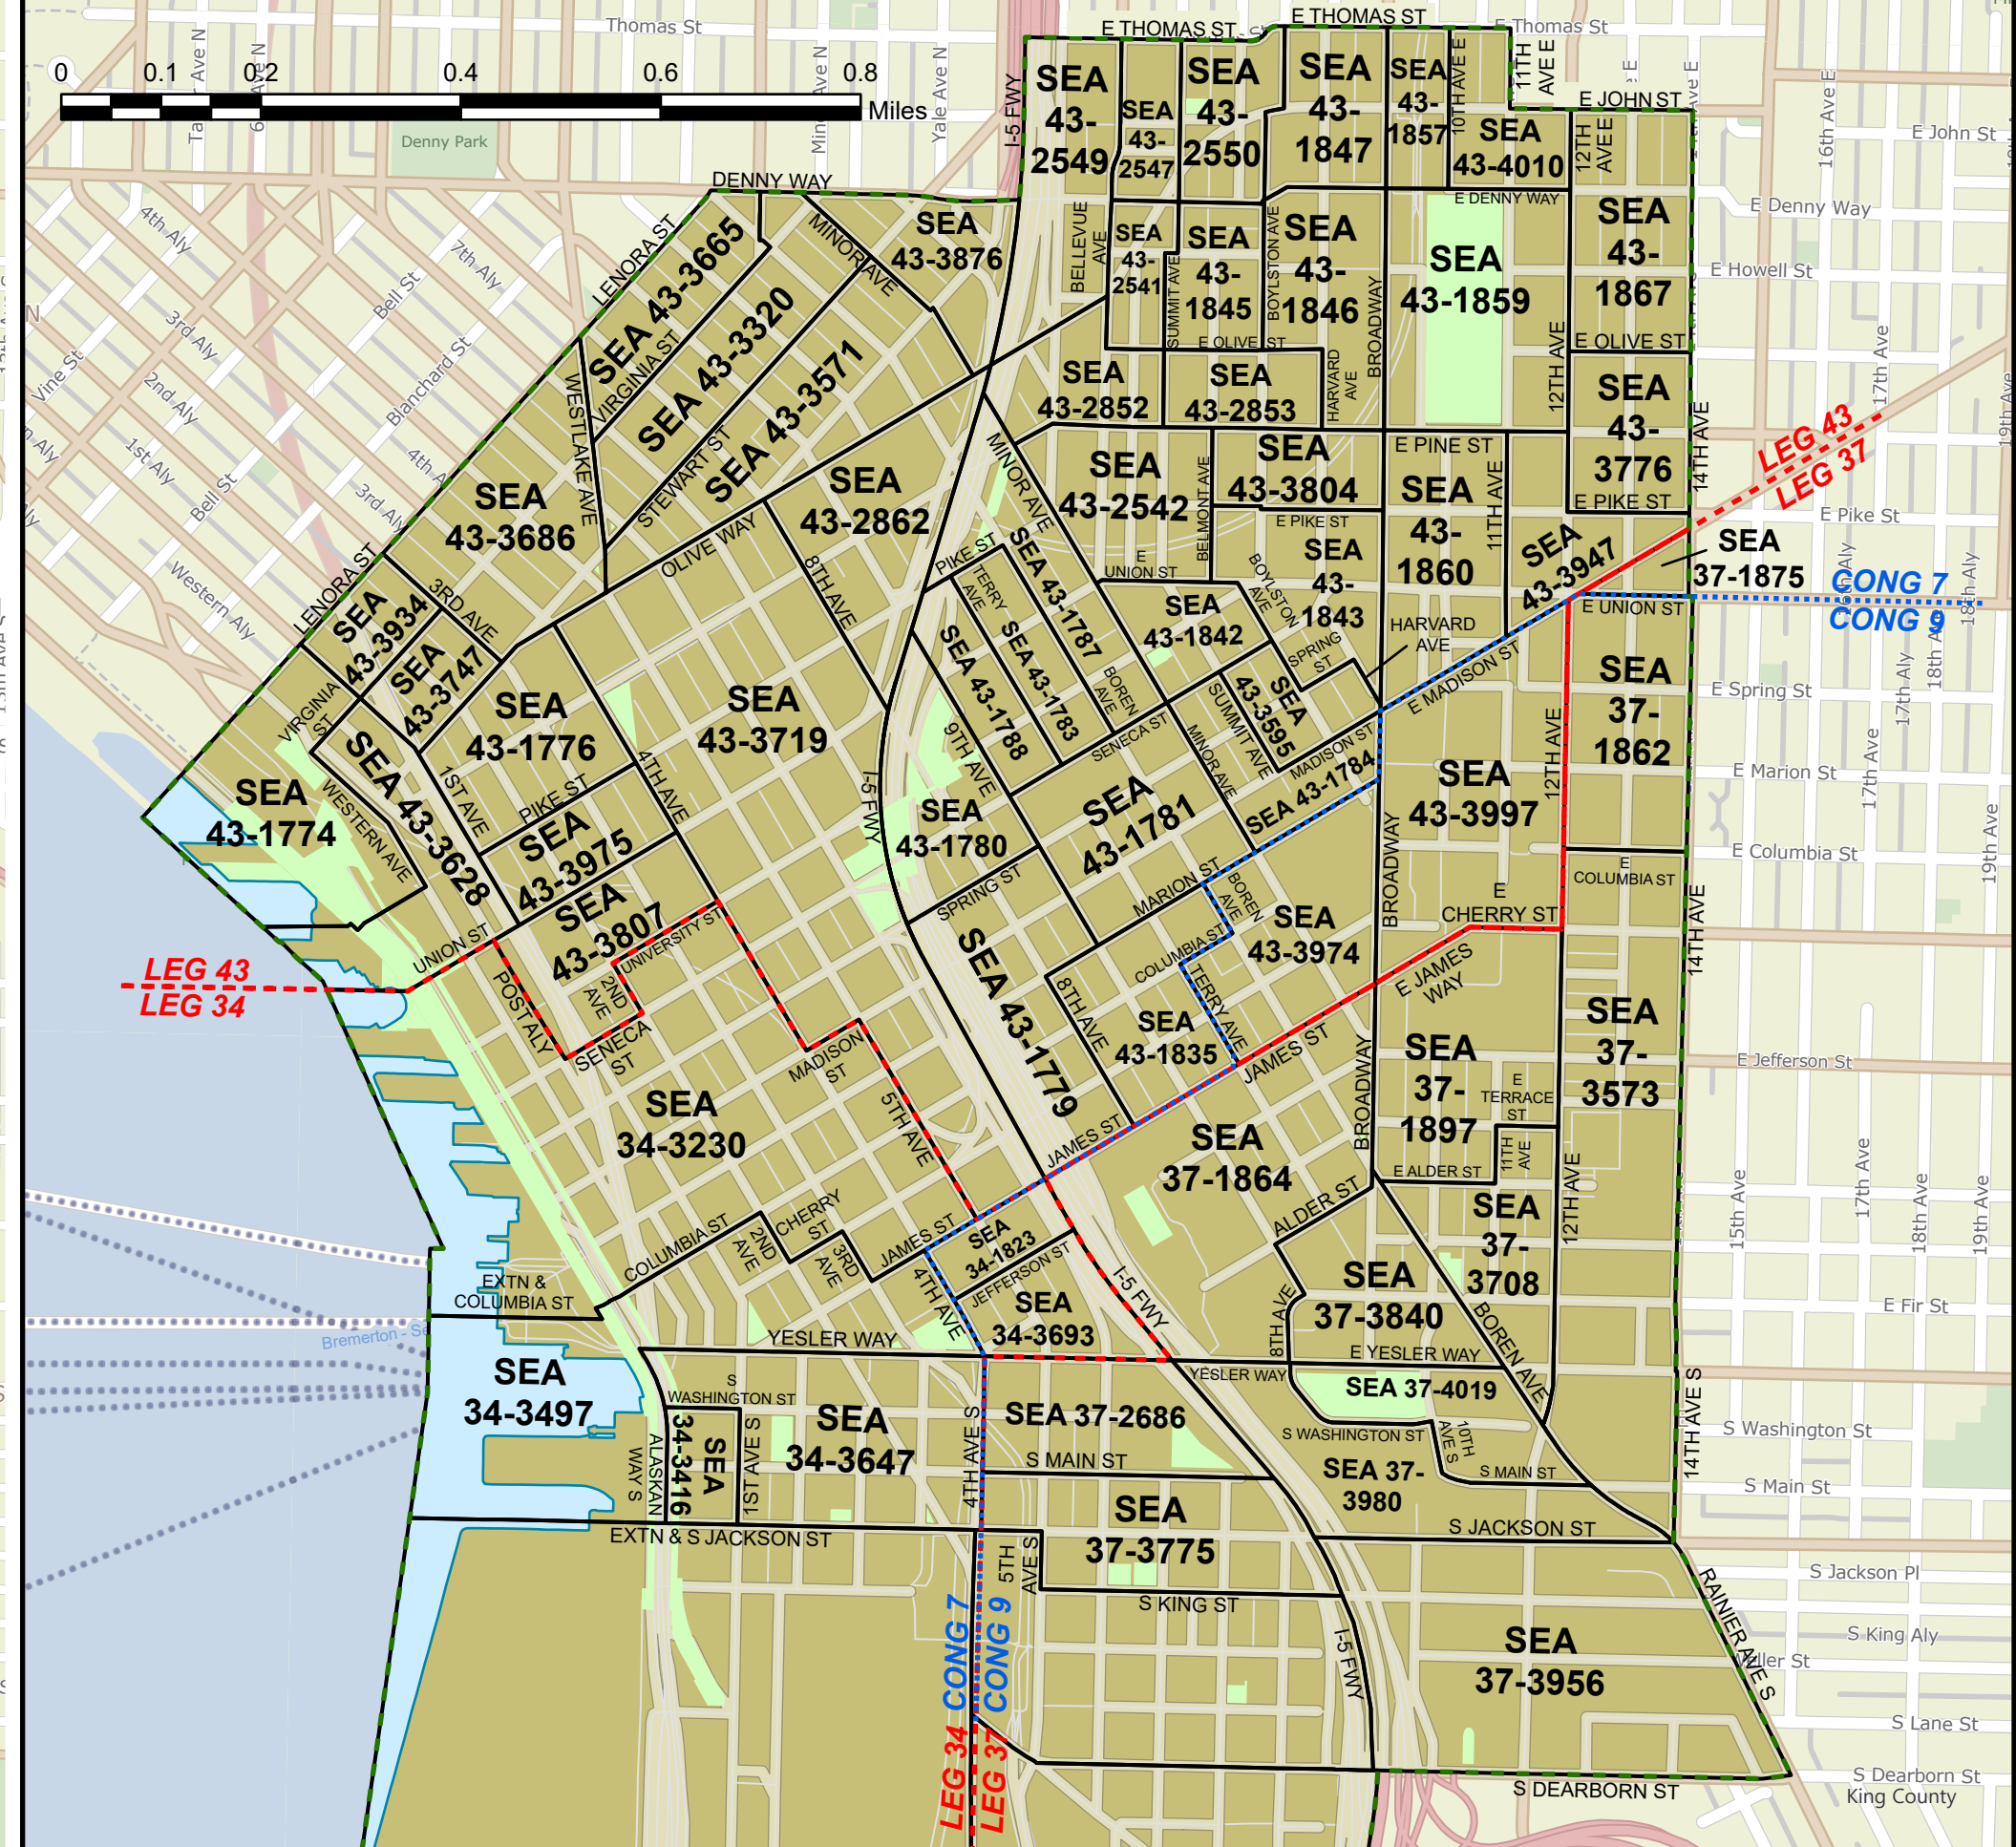

King County Council District 8

SEE DETAILS TO RIGHT

PUGET SOUND

1. **Legend**
2. 2026 Precincts
   - **Cities**
     - Burien
     - Seattle
     - Tukwila
     - Unincorporated King County
   - Legislative District Boundaries
   - Congressional District Boundaries
   - Streets
   - Water
   - Parks

Produced by:
GIS Section
Department of Elections
March 2026