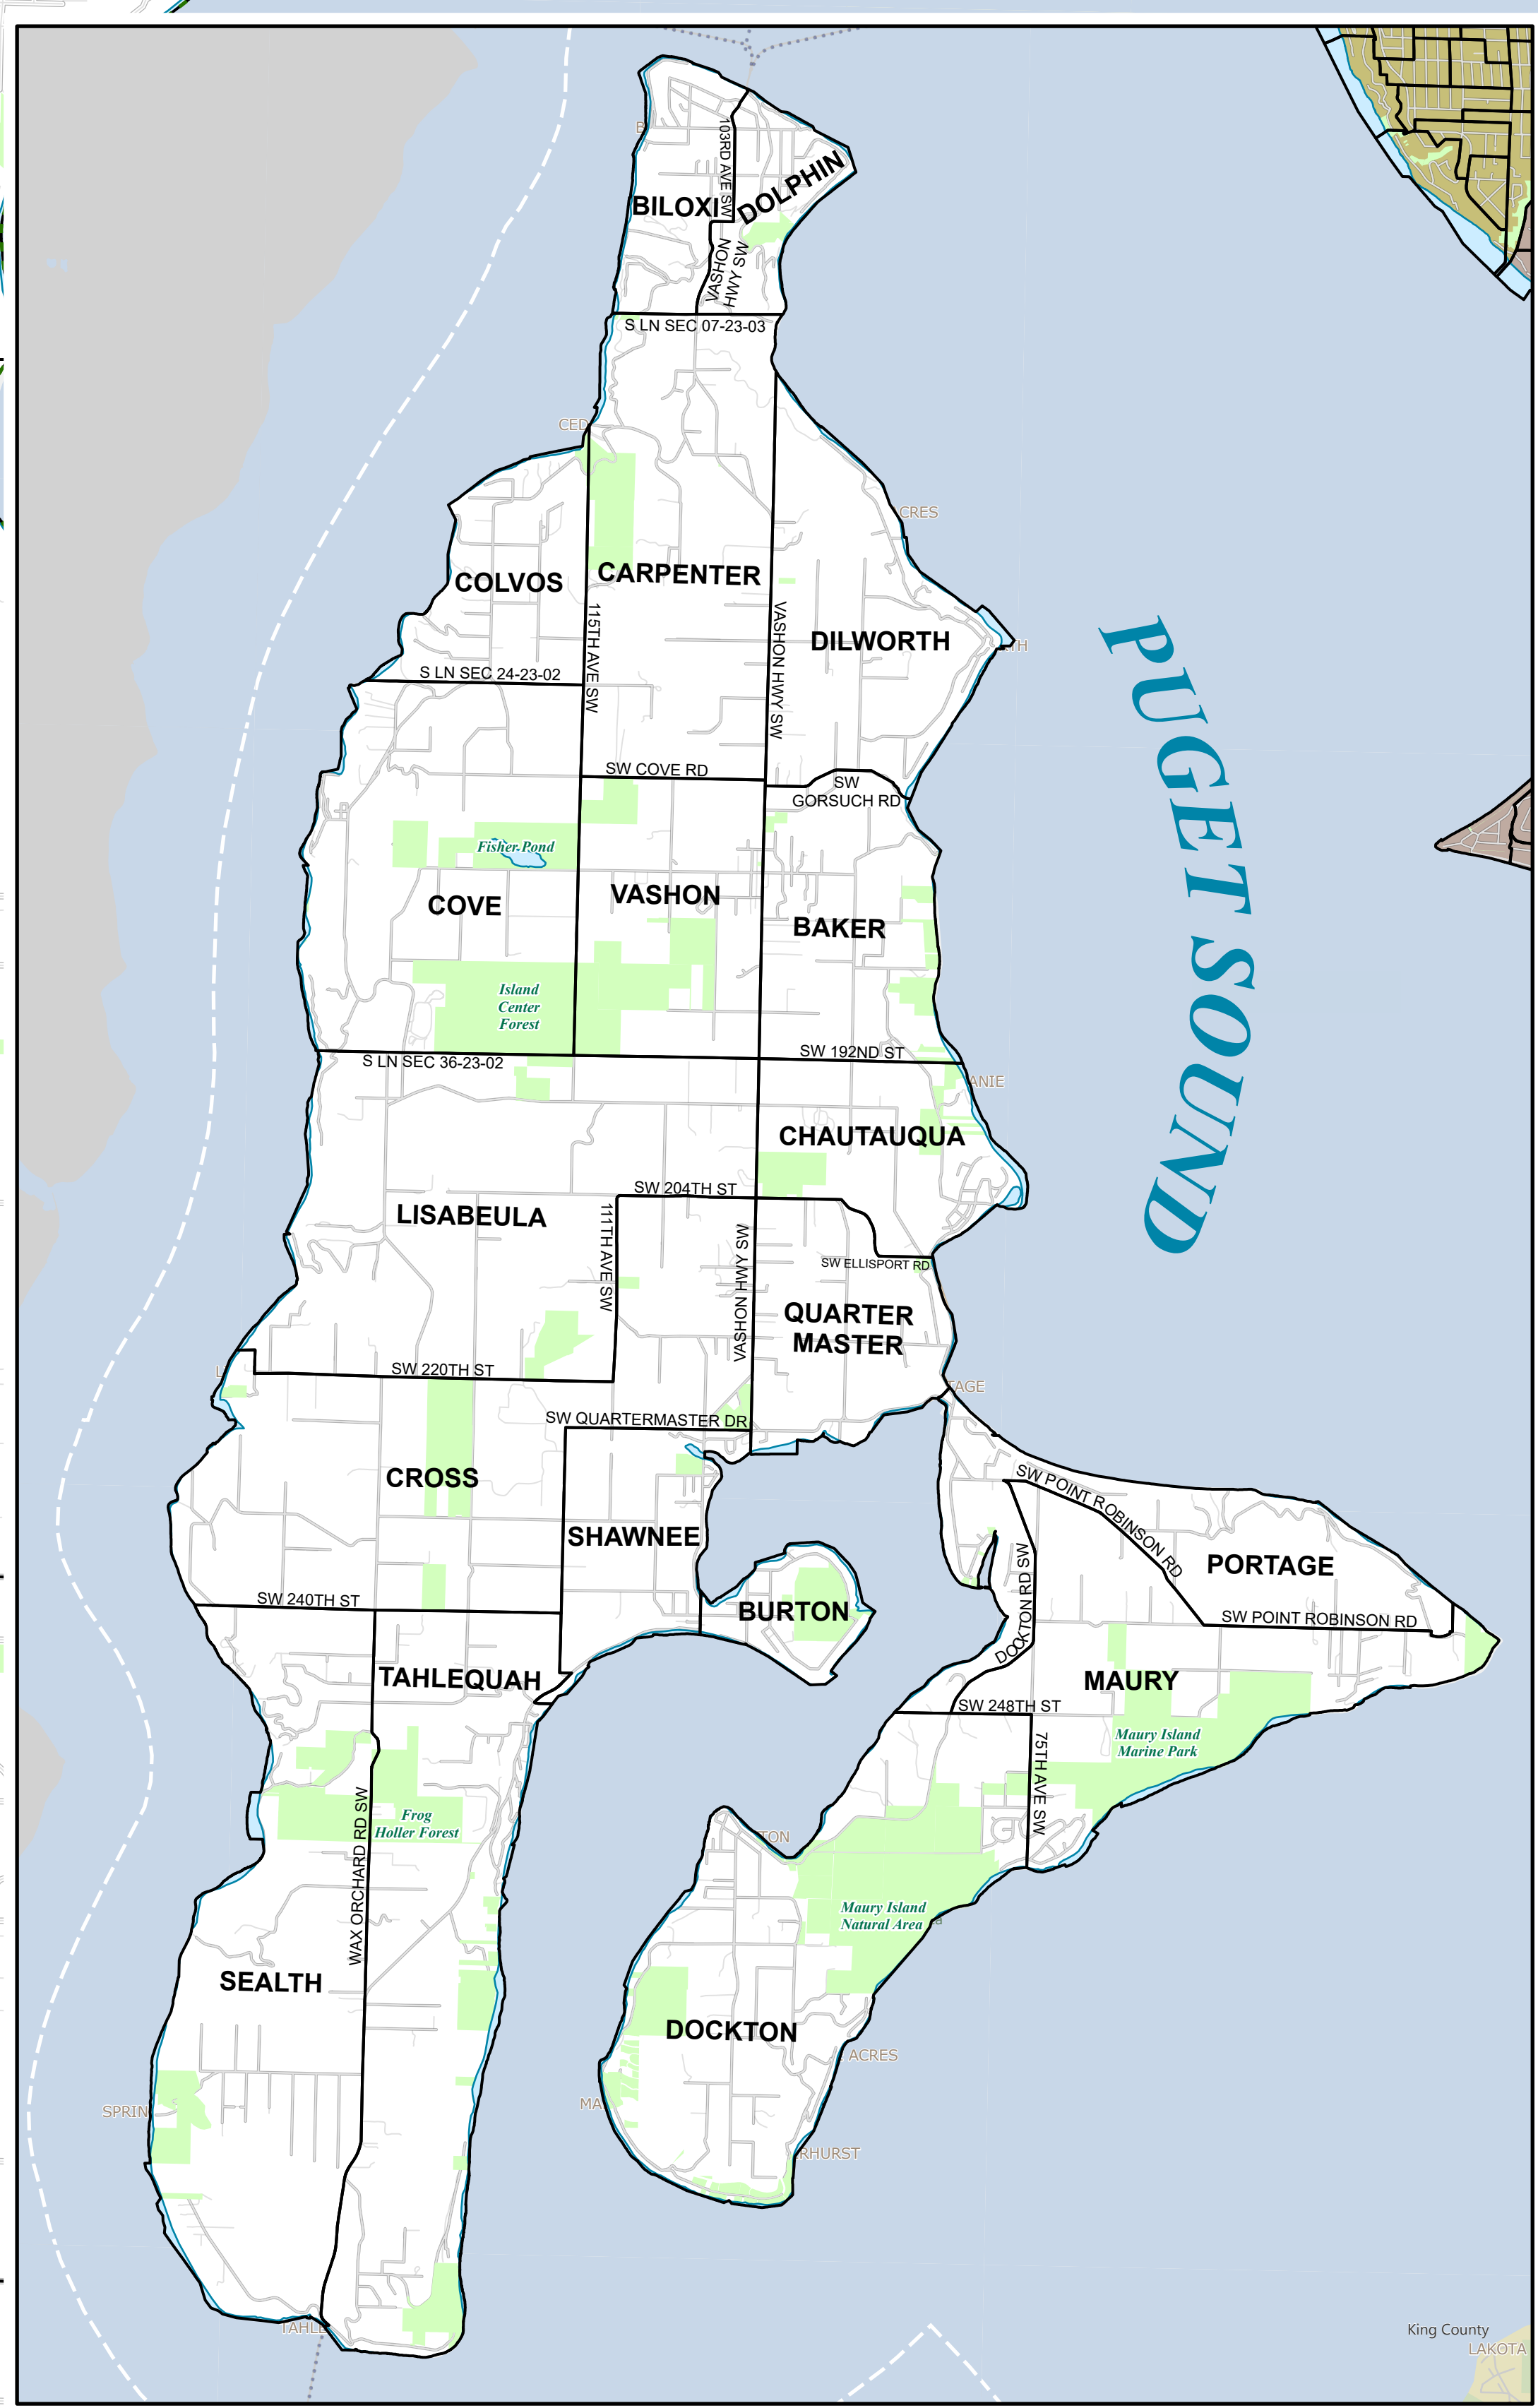

King County Council District 8

SEE DETAILS TO RIGHT

PUGET SOUND

1. **Legend**
2. 2026 Precincts
   - **Cities**
     - Burien
     - Seattle
     - Tukwila
     - Unincorporated King County
   - Legislative District Boundaries
   - Congressional District Boundaries
   - Streets
   - Water
   - Parks

Produced by:
GIS Section
Department of Elections
March 2026