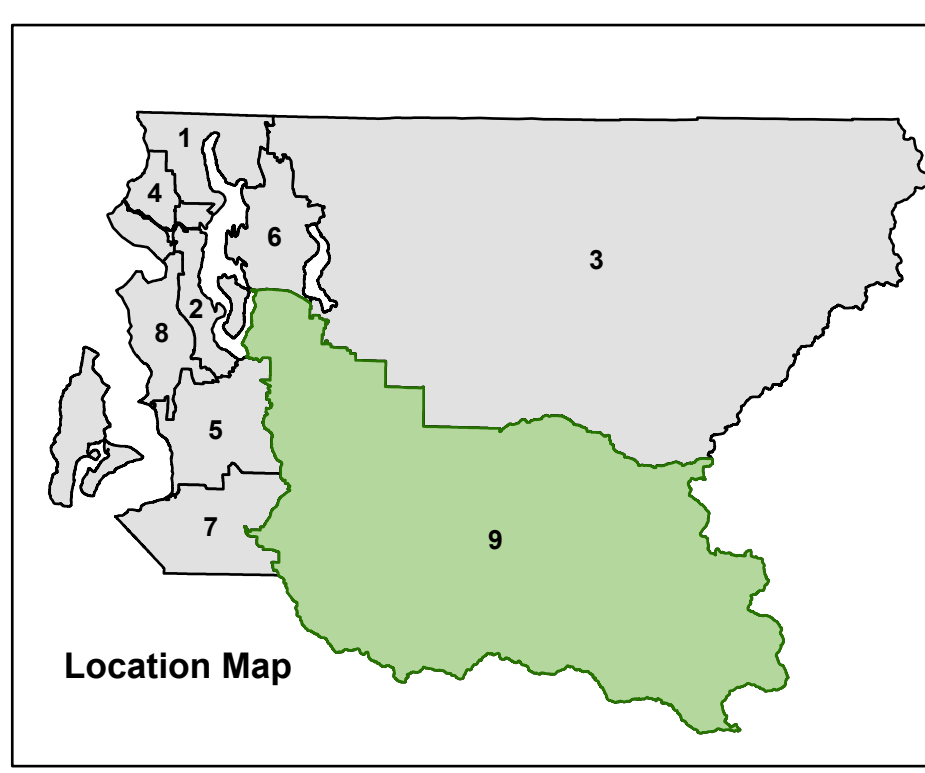

King County Council District 9

Legend

- 2026 Precincts
- Cities
  - Bellevue
  - Black Diamond
  - Covington
  - Enumclaw
  - Kent
  - Maple Valley
  - Newcastle
  - Renton
- Unincorporated King County
- Legislative District Boundaries
- Congressional District Boundaries
- Streets
- Water
- Parks

Produced by:
GIS Section
Department of Elections
March 2026

8000
E2024

8000
E2024

KCC 9
2026

KCC 9
2026