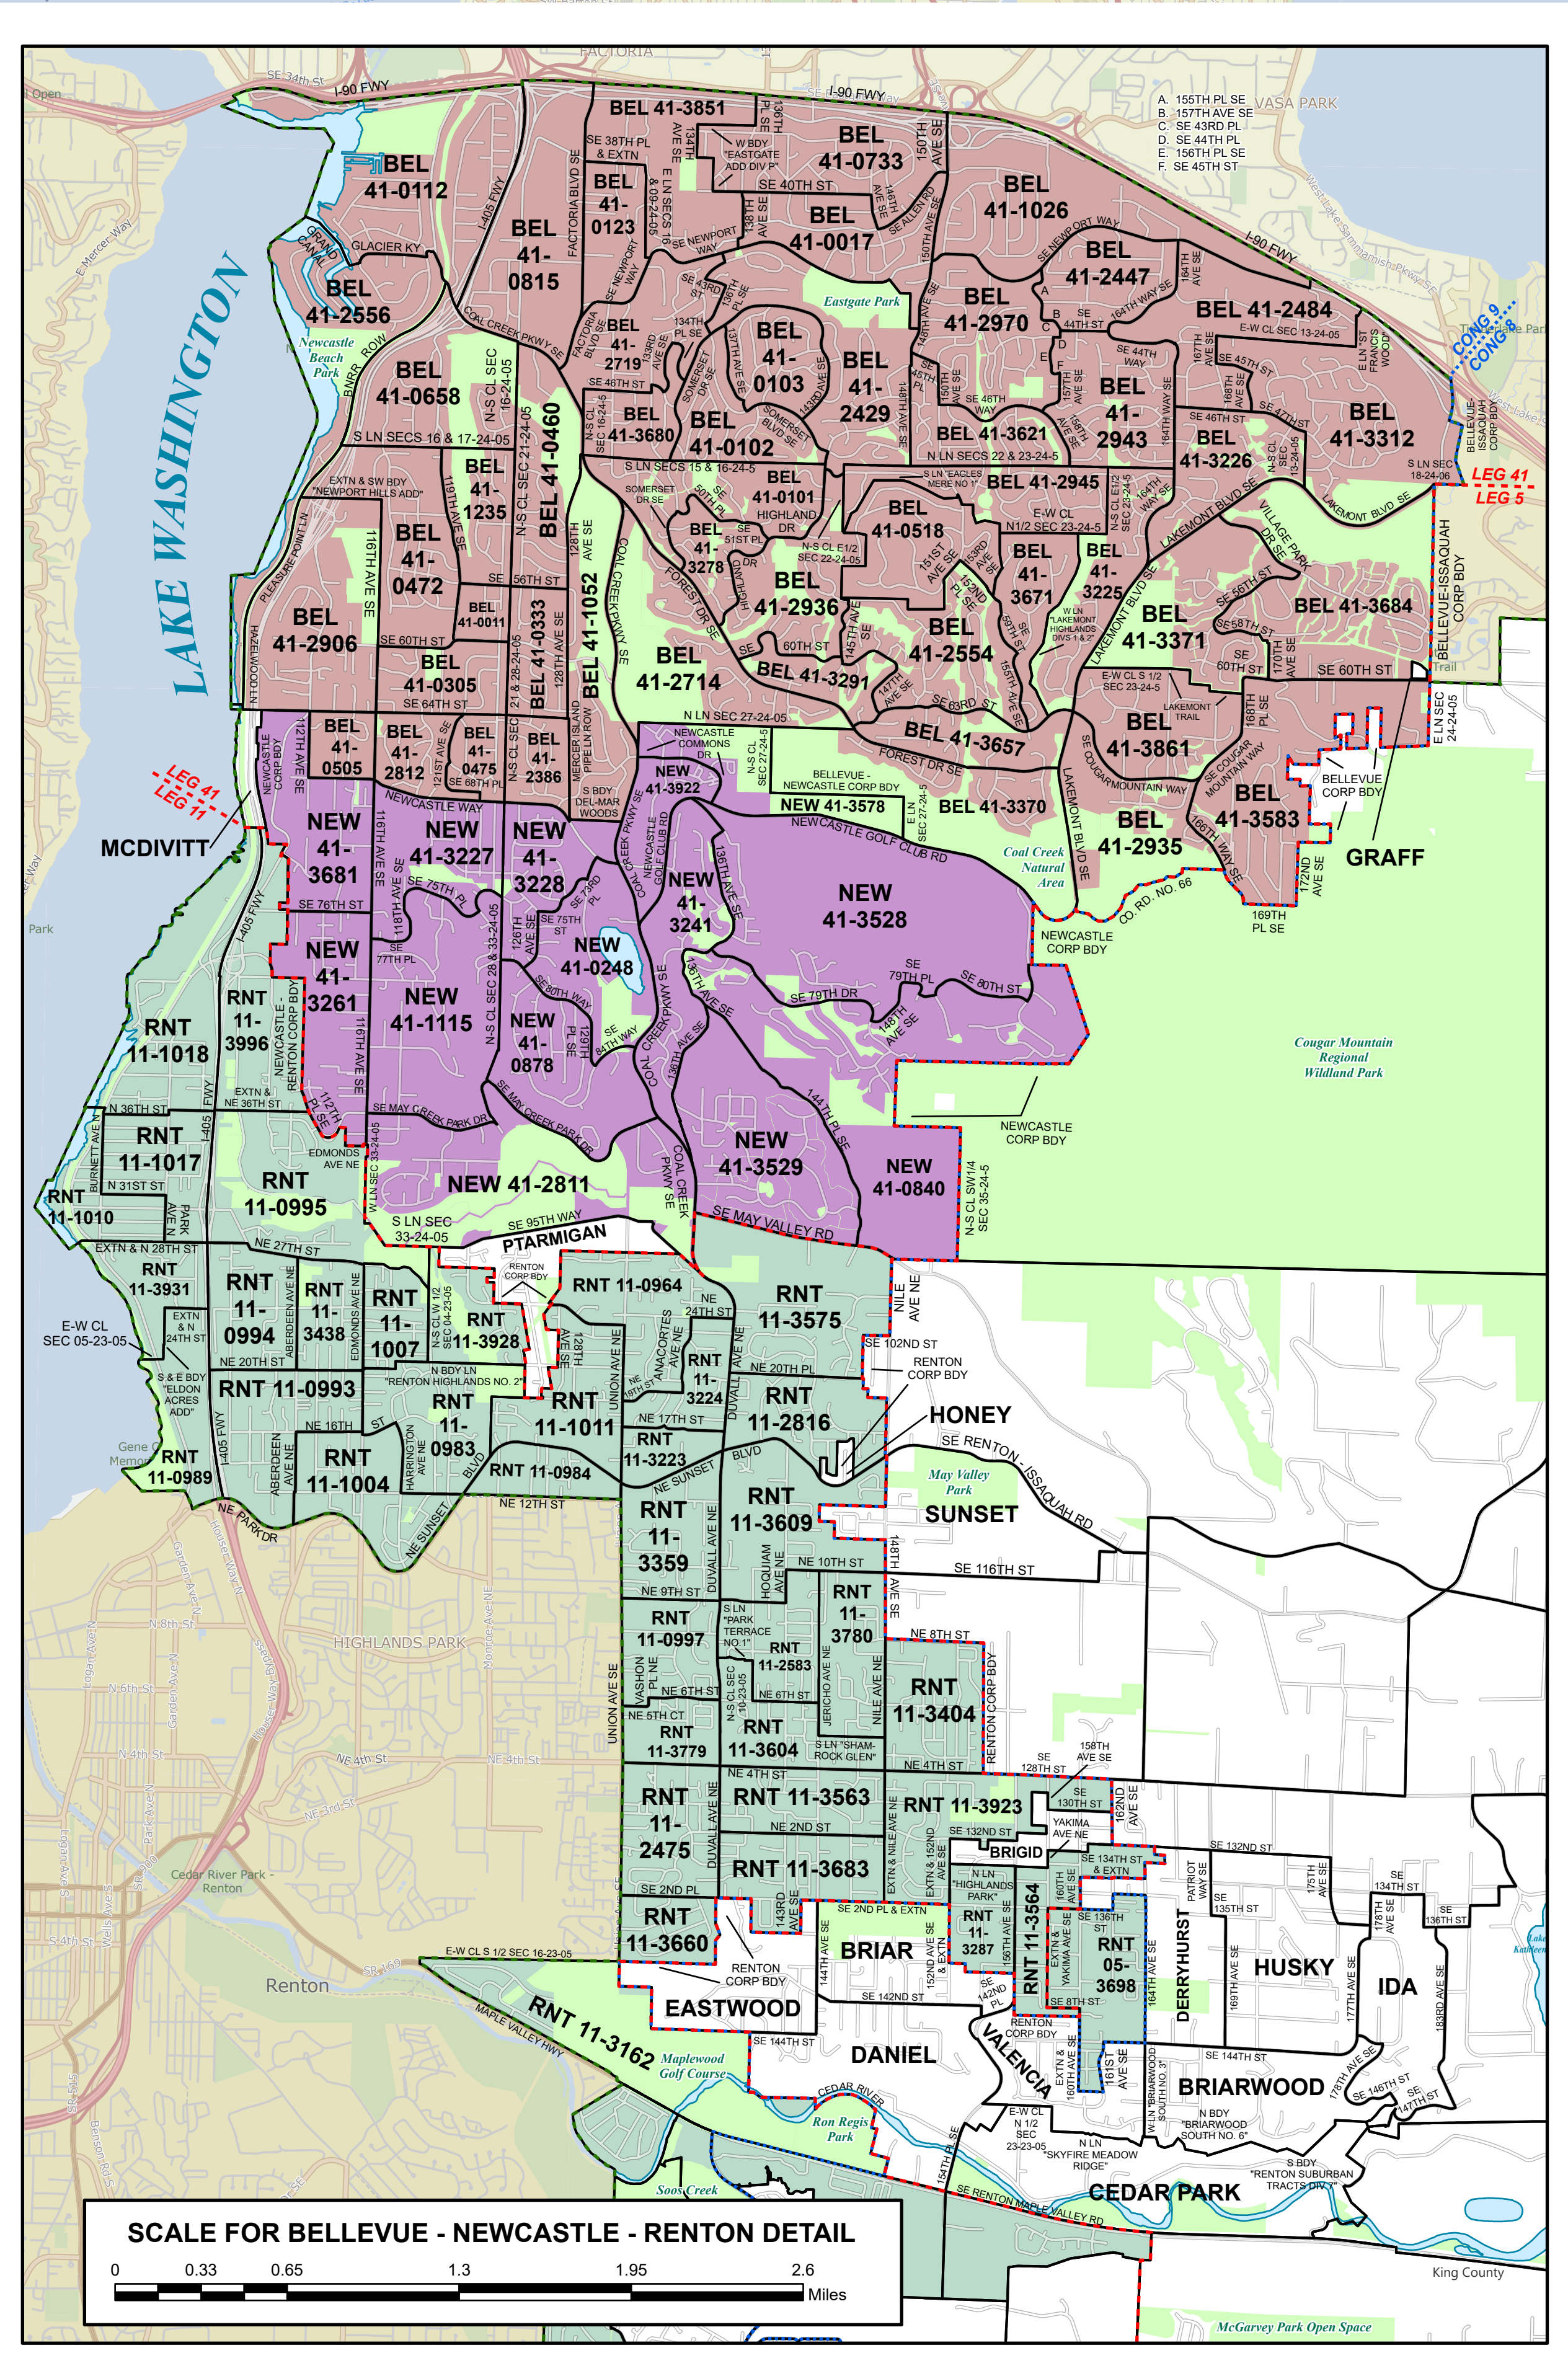

# King County Council District 9

**Legend**

- 2026 Precincts
- Cities
  - Bellevue
  - Black Diamond
  - Covington
  - Enumclaw
  - Kent
  - Maple Valley
  - Newcastle
  - Renton
- Unincorporated King County
- Legislative District Boundaries
- Congressional District Boundaries
- Streets
- Water
- Parks

Produced by:  
GIS Section  
Department of Elections  
March 2026

8000  
E2024

8000  
E2024

KCC 9  
2026

KCC 9  
2026