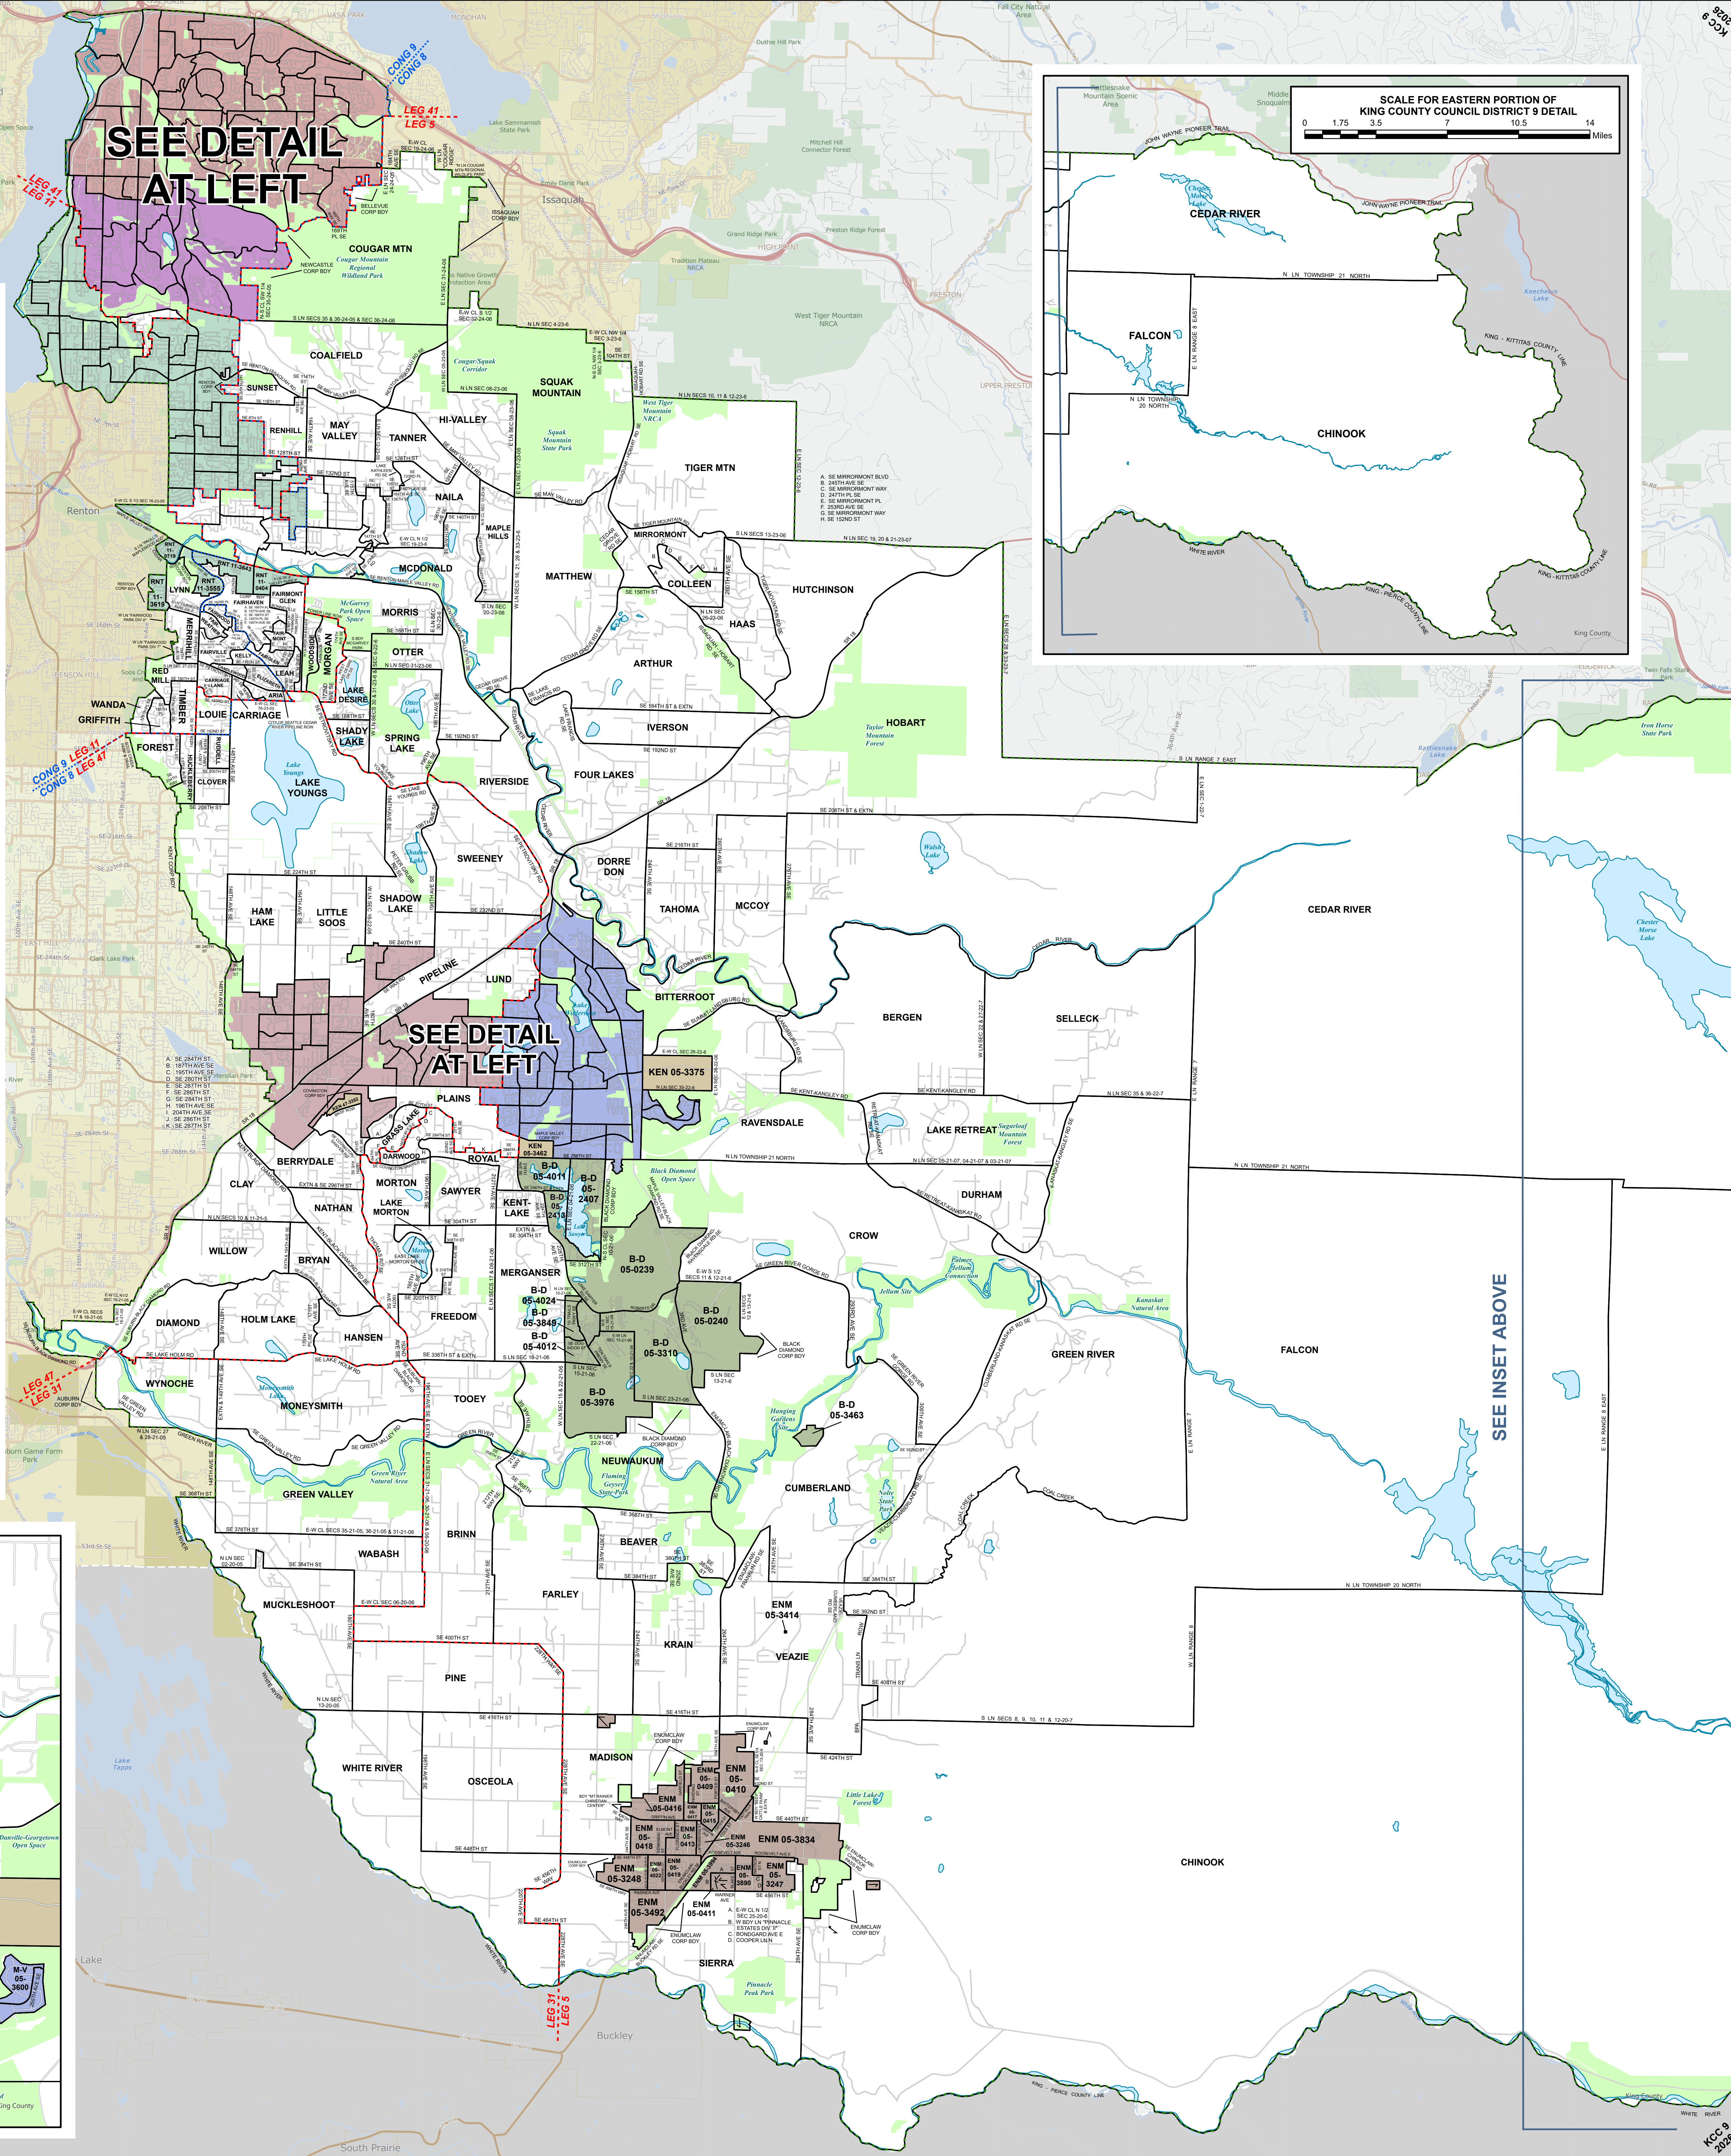

# King County Council District 9

**Legend**

- 2026 Precincts
- Cities
  - Bellevue
  - Black Diamond
  - Covington
  - Enumclaw
  - Kent
  - Maple Valley
  - Newcastle
  - Renton
- Unincorporated King County
- Legislative District Boundaries
- Congressional District Boundaries
- Streets
- Water
- Parks

Produced by:  
GIS Section  
Department of Elections  
March 2026

8000  
E2024

8000  
E2024

KCC 9  
2026

KCC 9  
2026