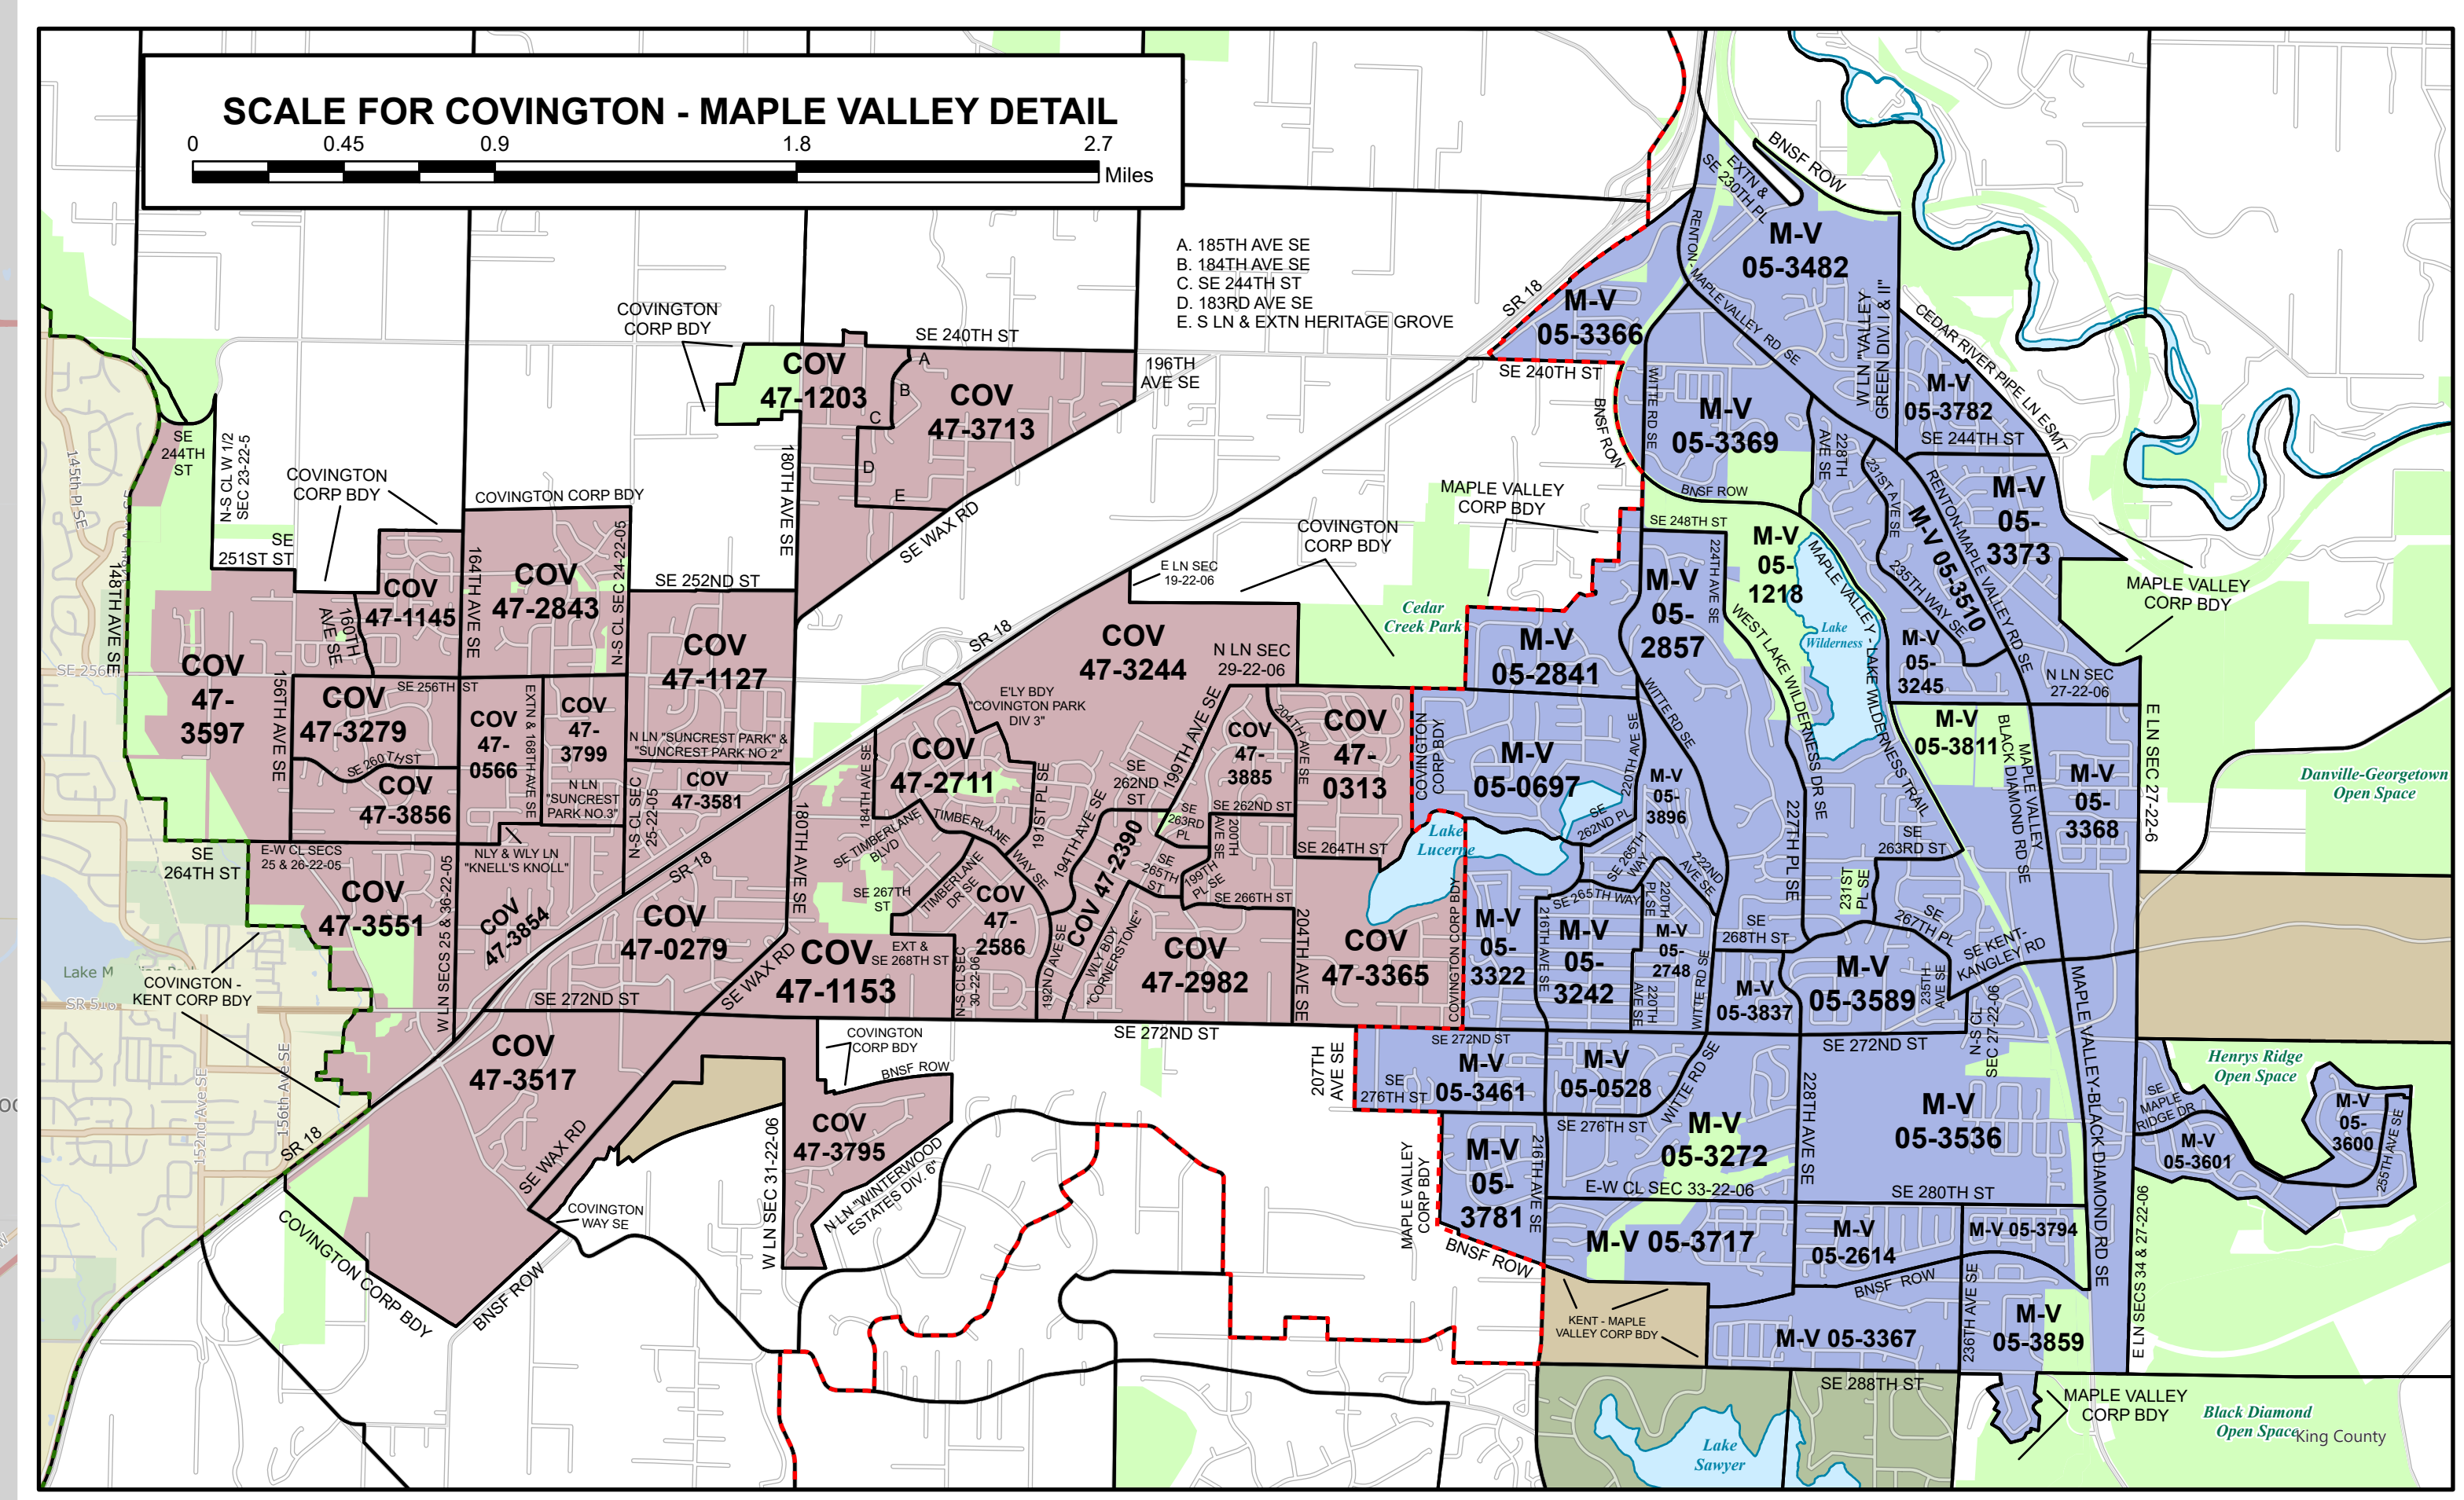

# King County Council District 9

**Legend**

- 2026 Precincts
- Cities
  - Bellevue
  - Black Diamond
  - Covington
  - Enumclaw
  - Kent
  - Maple Valley
  - Newcastle
  - Renton
- Unincorporated King County
- Legislative District Boundaries
- Congressional District Boundaries
- Streets
- Water
- Parks

Produced by:  
GIS Section  
Department of Elections  
March 2026

8000  
E2024

8000  
E2024

KCC 9  
2026

KCC 9  
2026