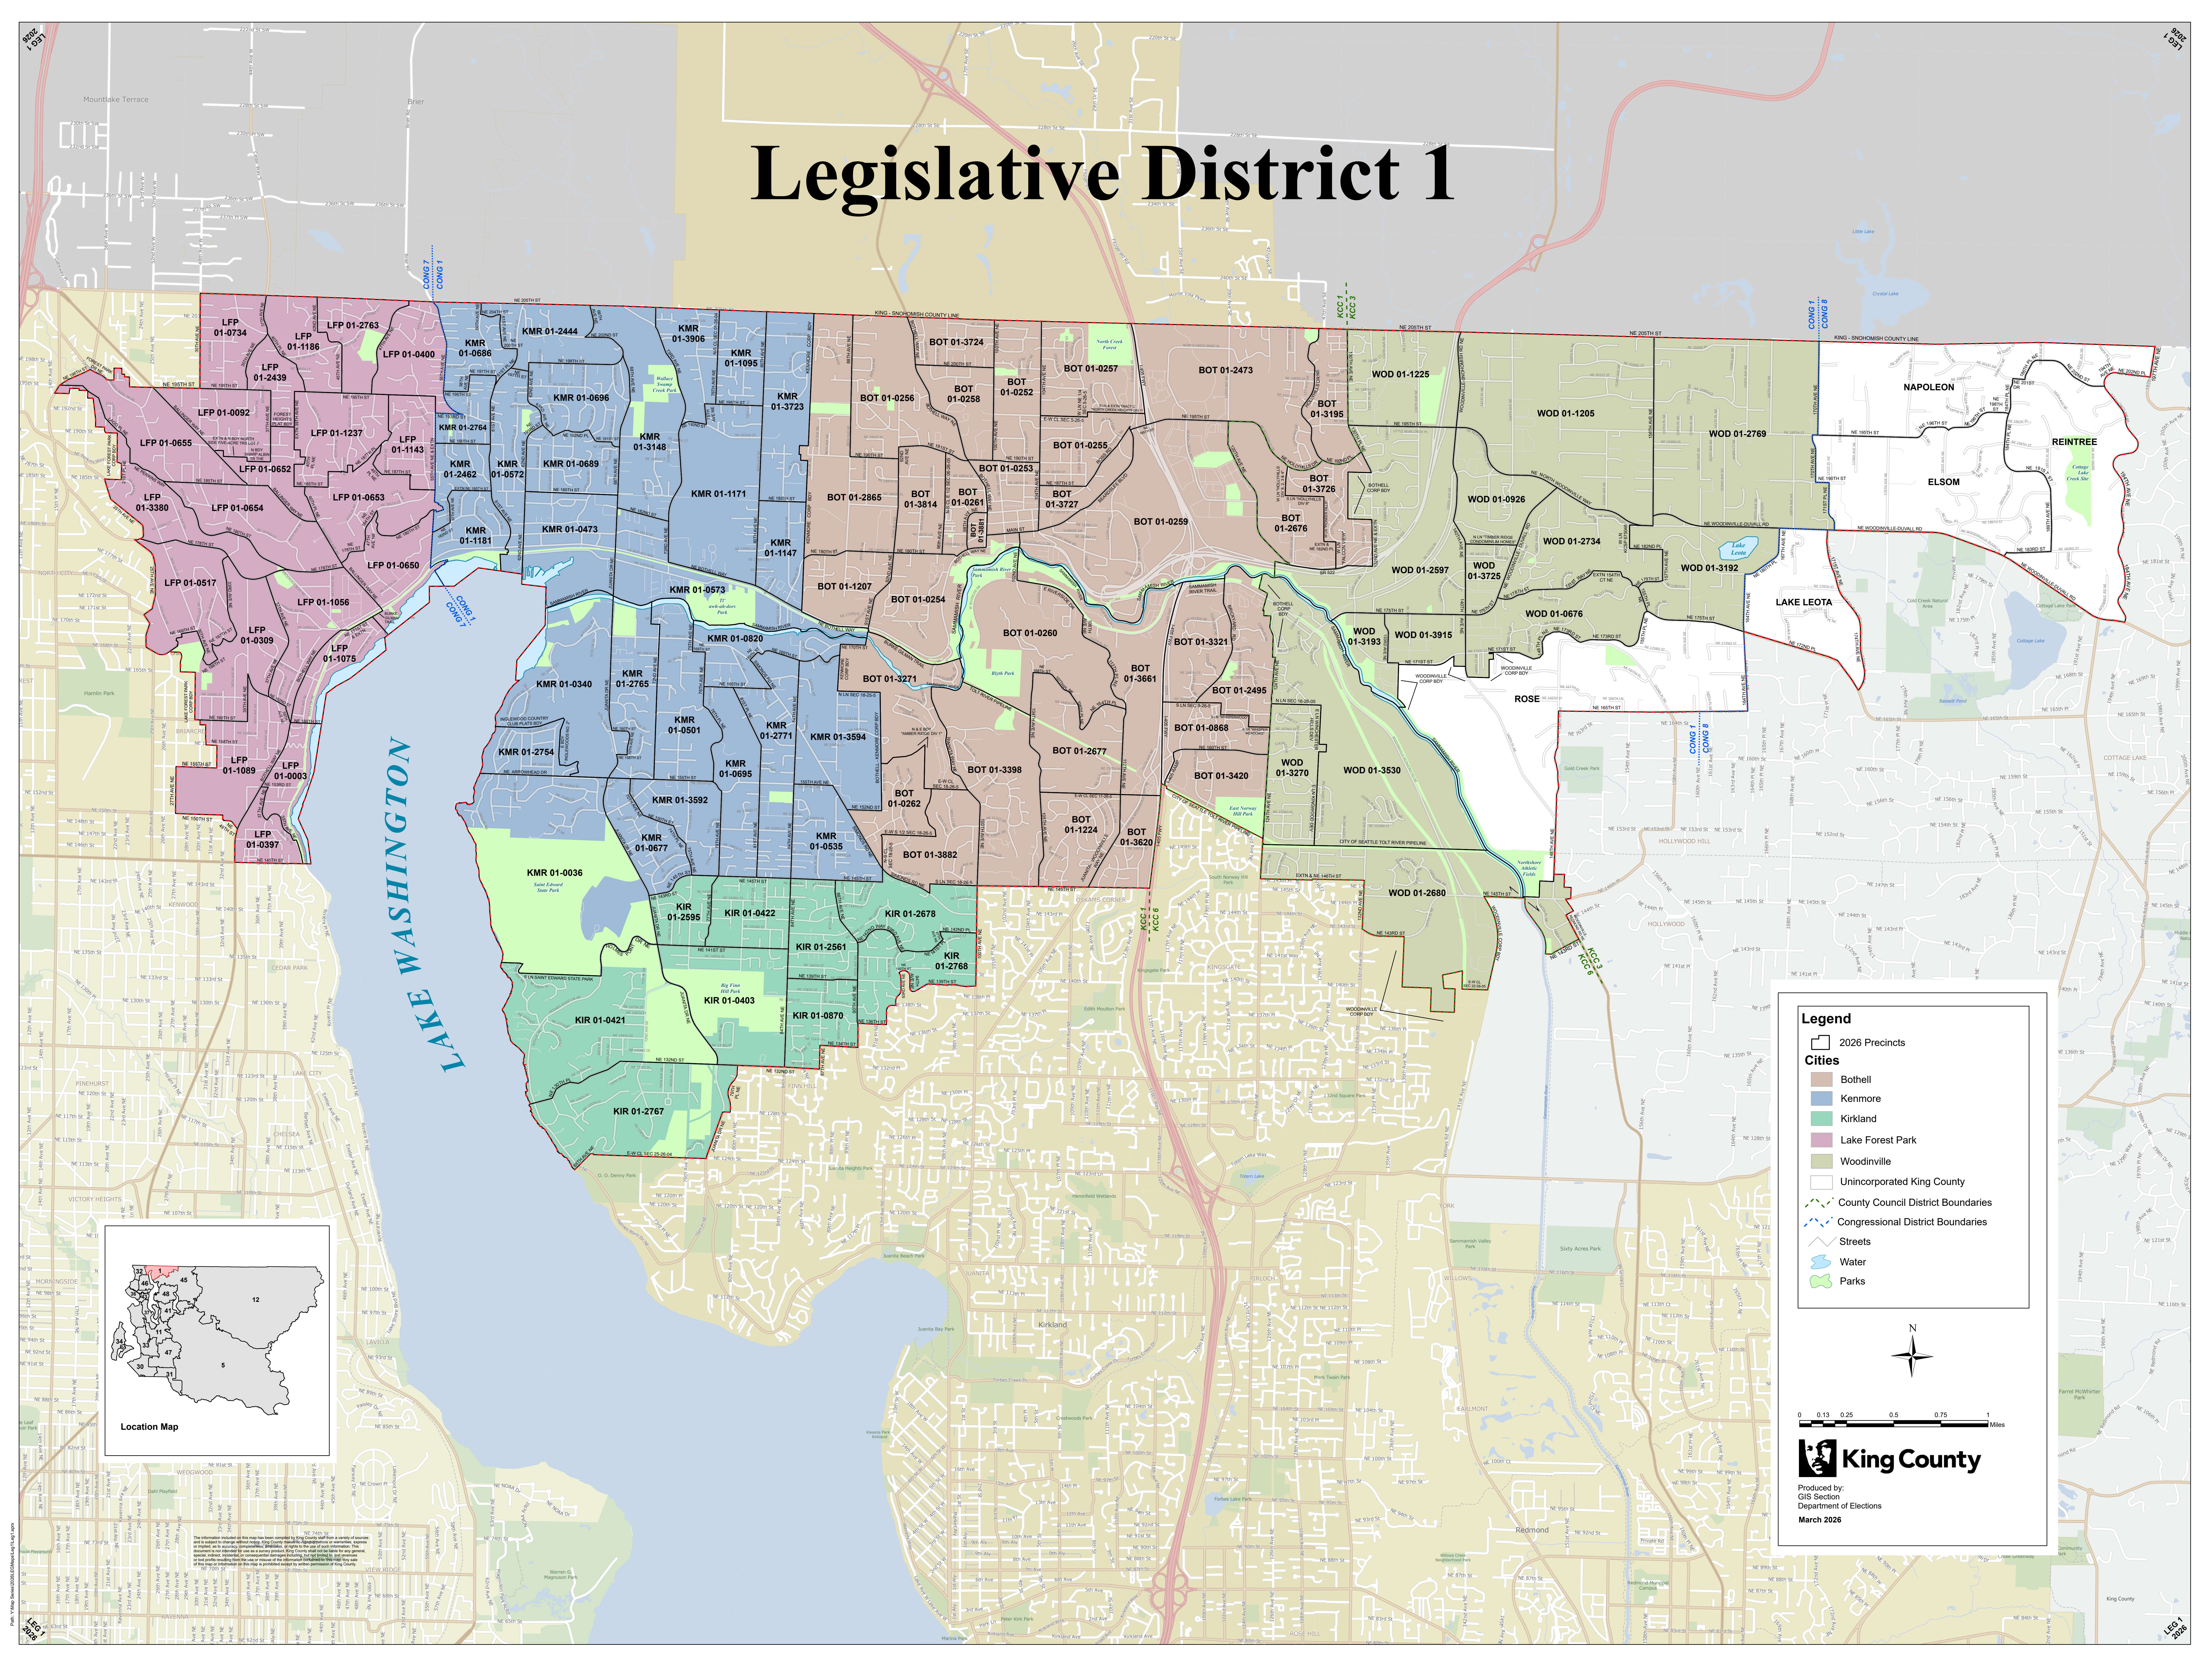

Legislative District 1

Legend

- 2026 Precincts
- Cities
 - Bothell
 - Kenmore
 - Kirkland
 - Lake Forest Park
 - Woodinville
- Unincorporated King County
- County Council District Boundaries
- Congressional District Boundaries
- Streets
- Water
- Parks

King County

Produced by:
GIS Section
Department of Elections
March 2026