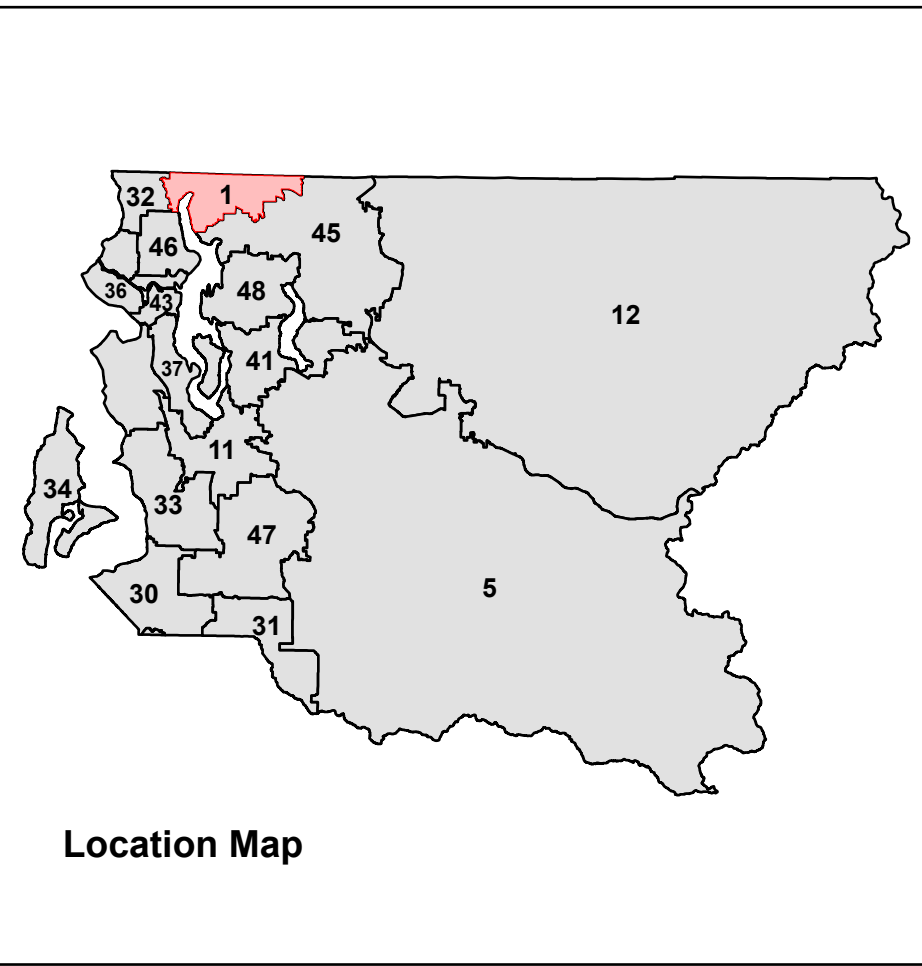

Legislative District 1

Legend

- 2026 Precincts
- Cities
 - Bothell
 - Kenmore
 - Kirkland
 - Lake Forest Park
 - Woodinville
- Unincorporated King County
- County Council District Boundaries
- Congressional District Boundaries
- Streets
- Water
- Parks

King County

Produced by:
GIS Section
Department of Elections
March 2026