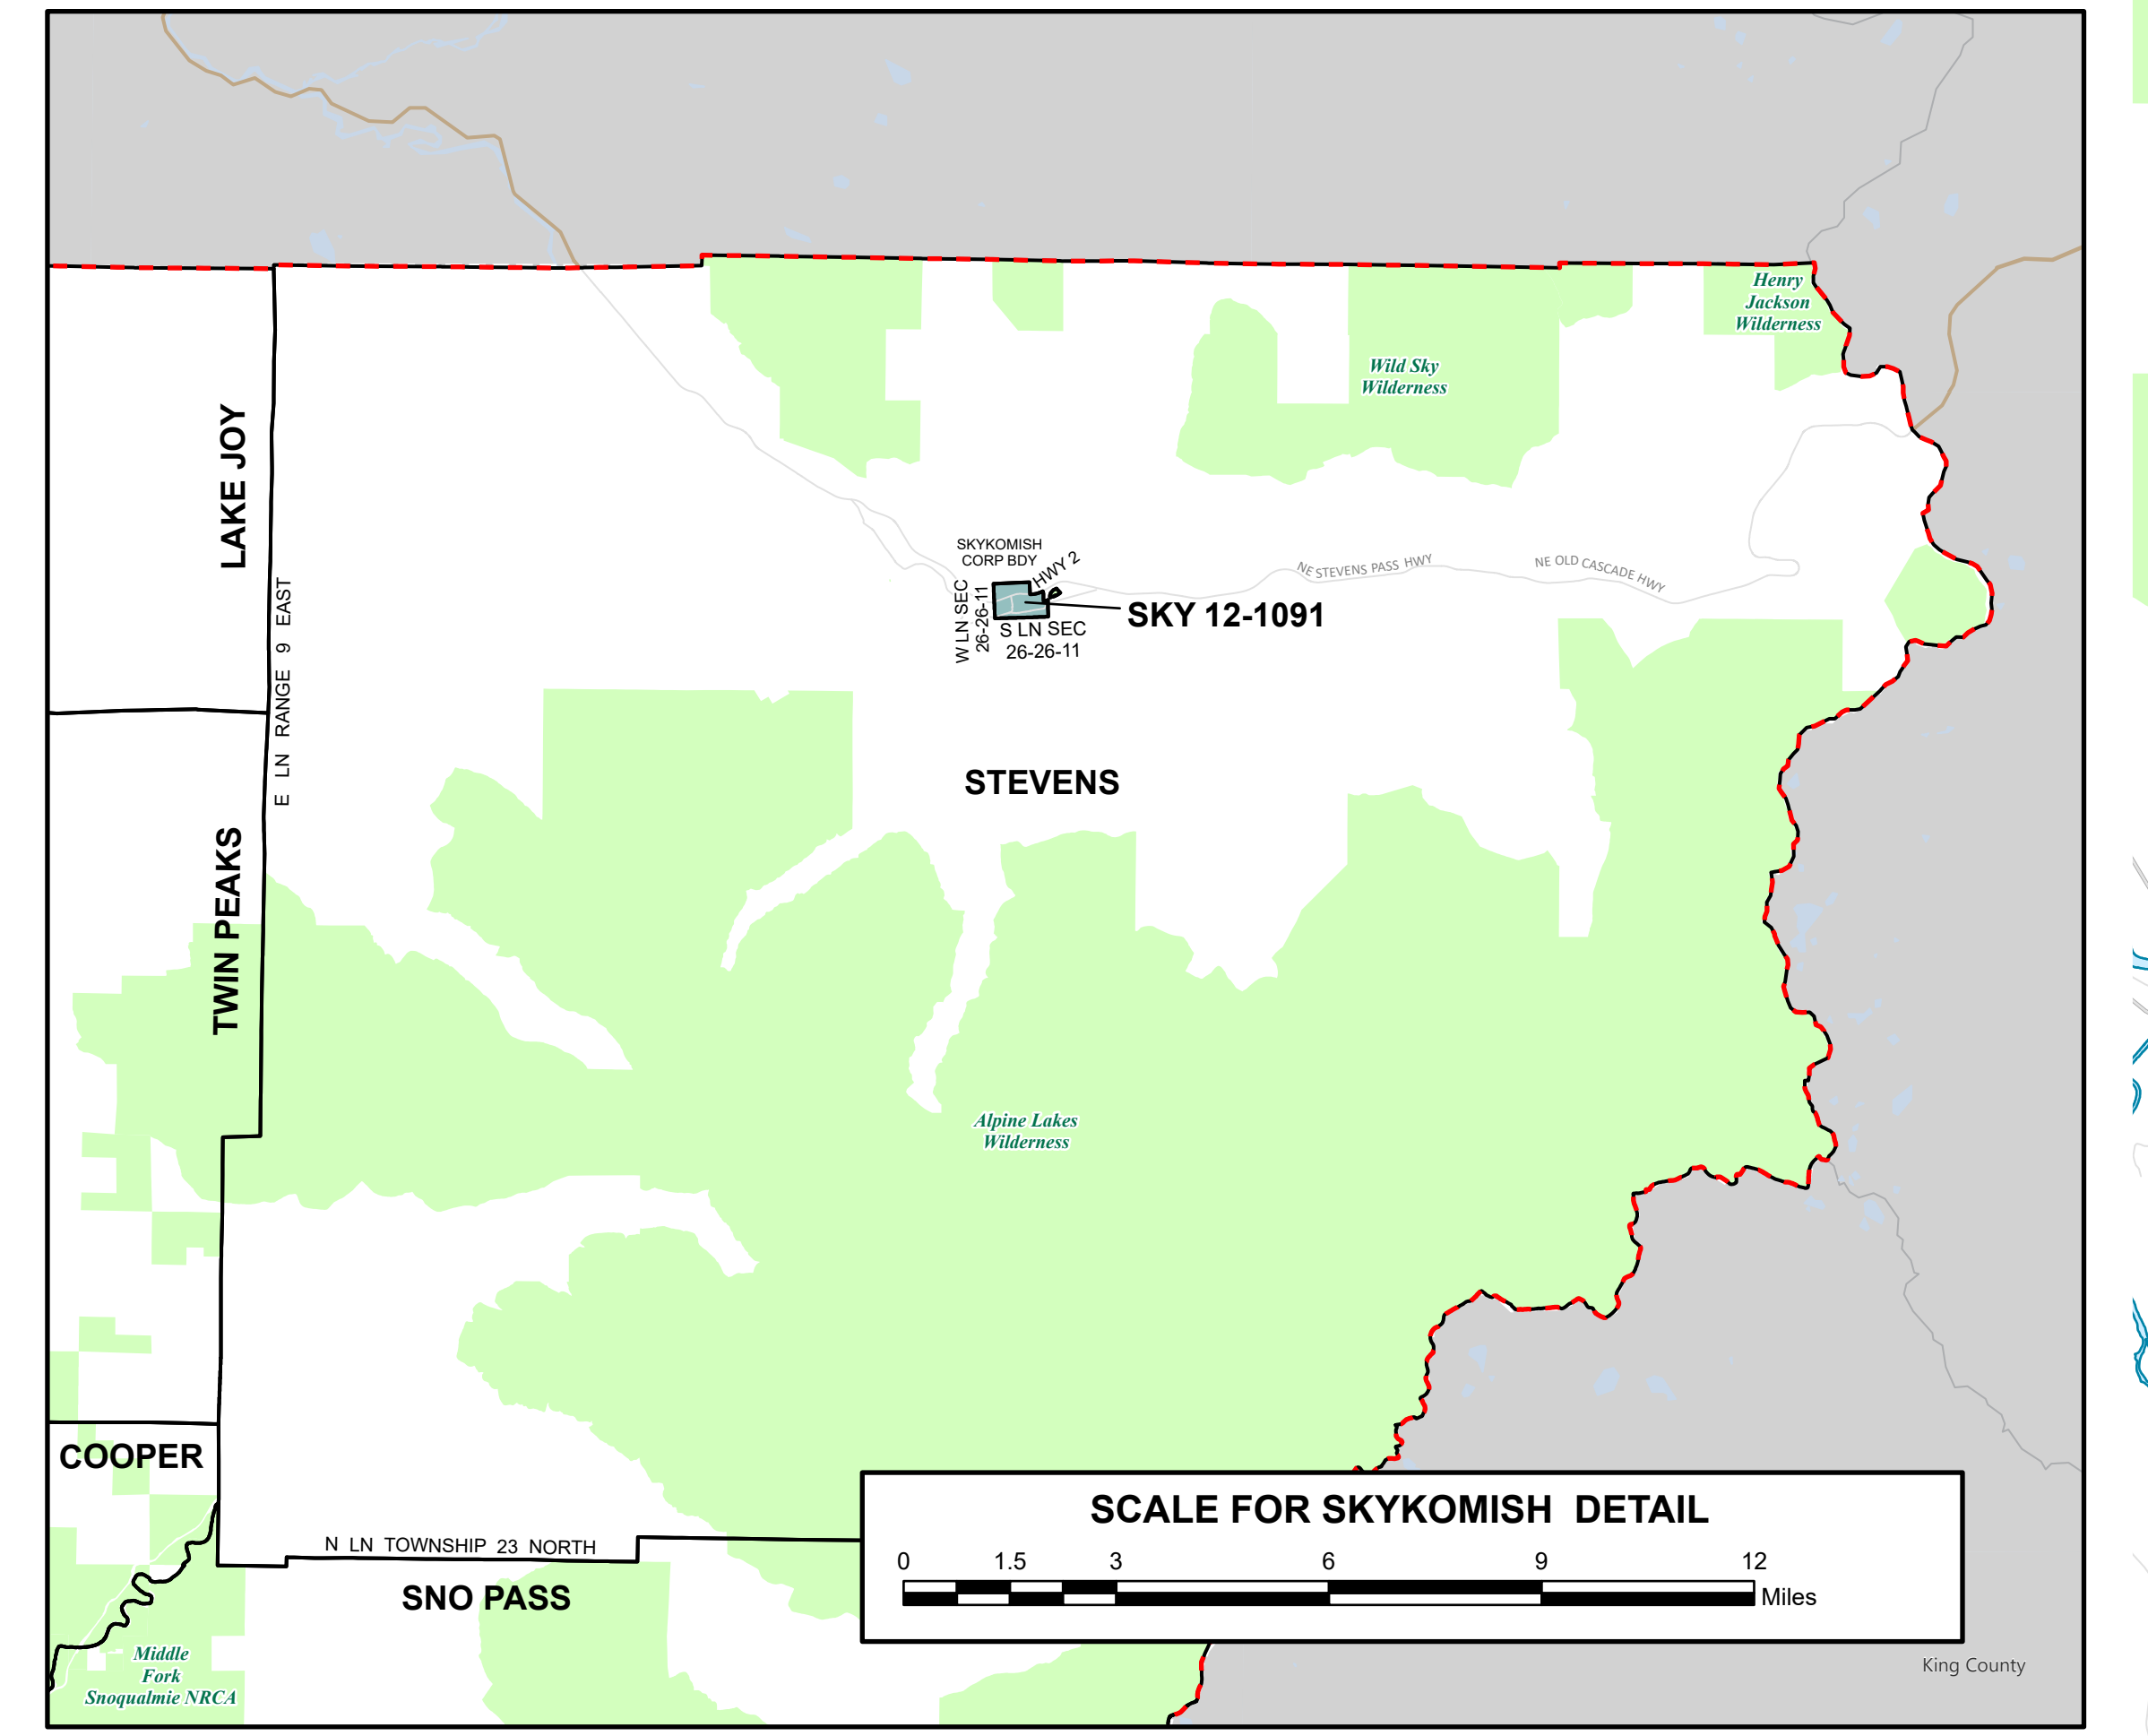

# Legislative District 12

### Legend

- 2026 Precincts
- Cities
  - Carnation
  - North Bend
  - Snoqualmie
  - Skykomish
- Unincorporated King County
- Streets
- Water
- Parks

0 0.3 0.6 1.2 1.8 2.4 Miles

Produced by:  
GIS Section  
Department of Elections  
March 2026

**SEE DETAIL AT RIGHT**