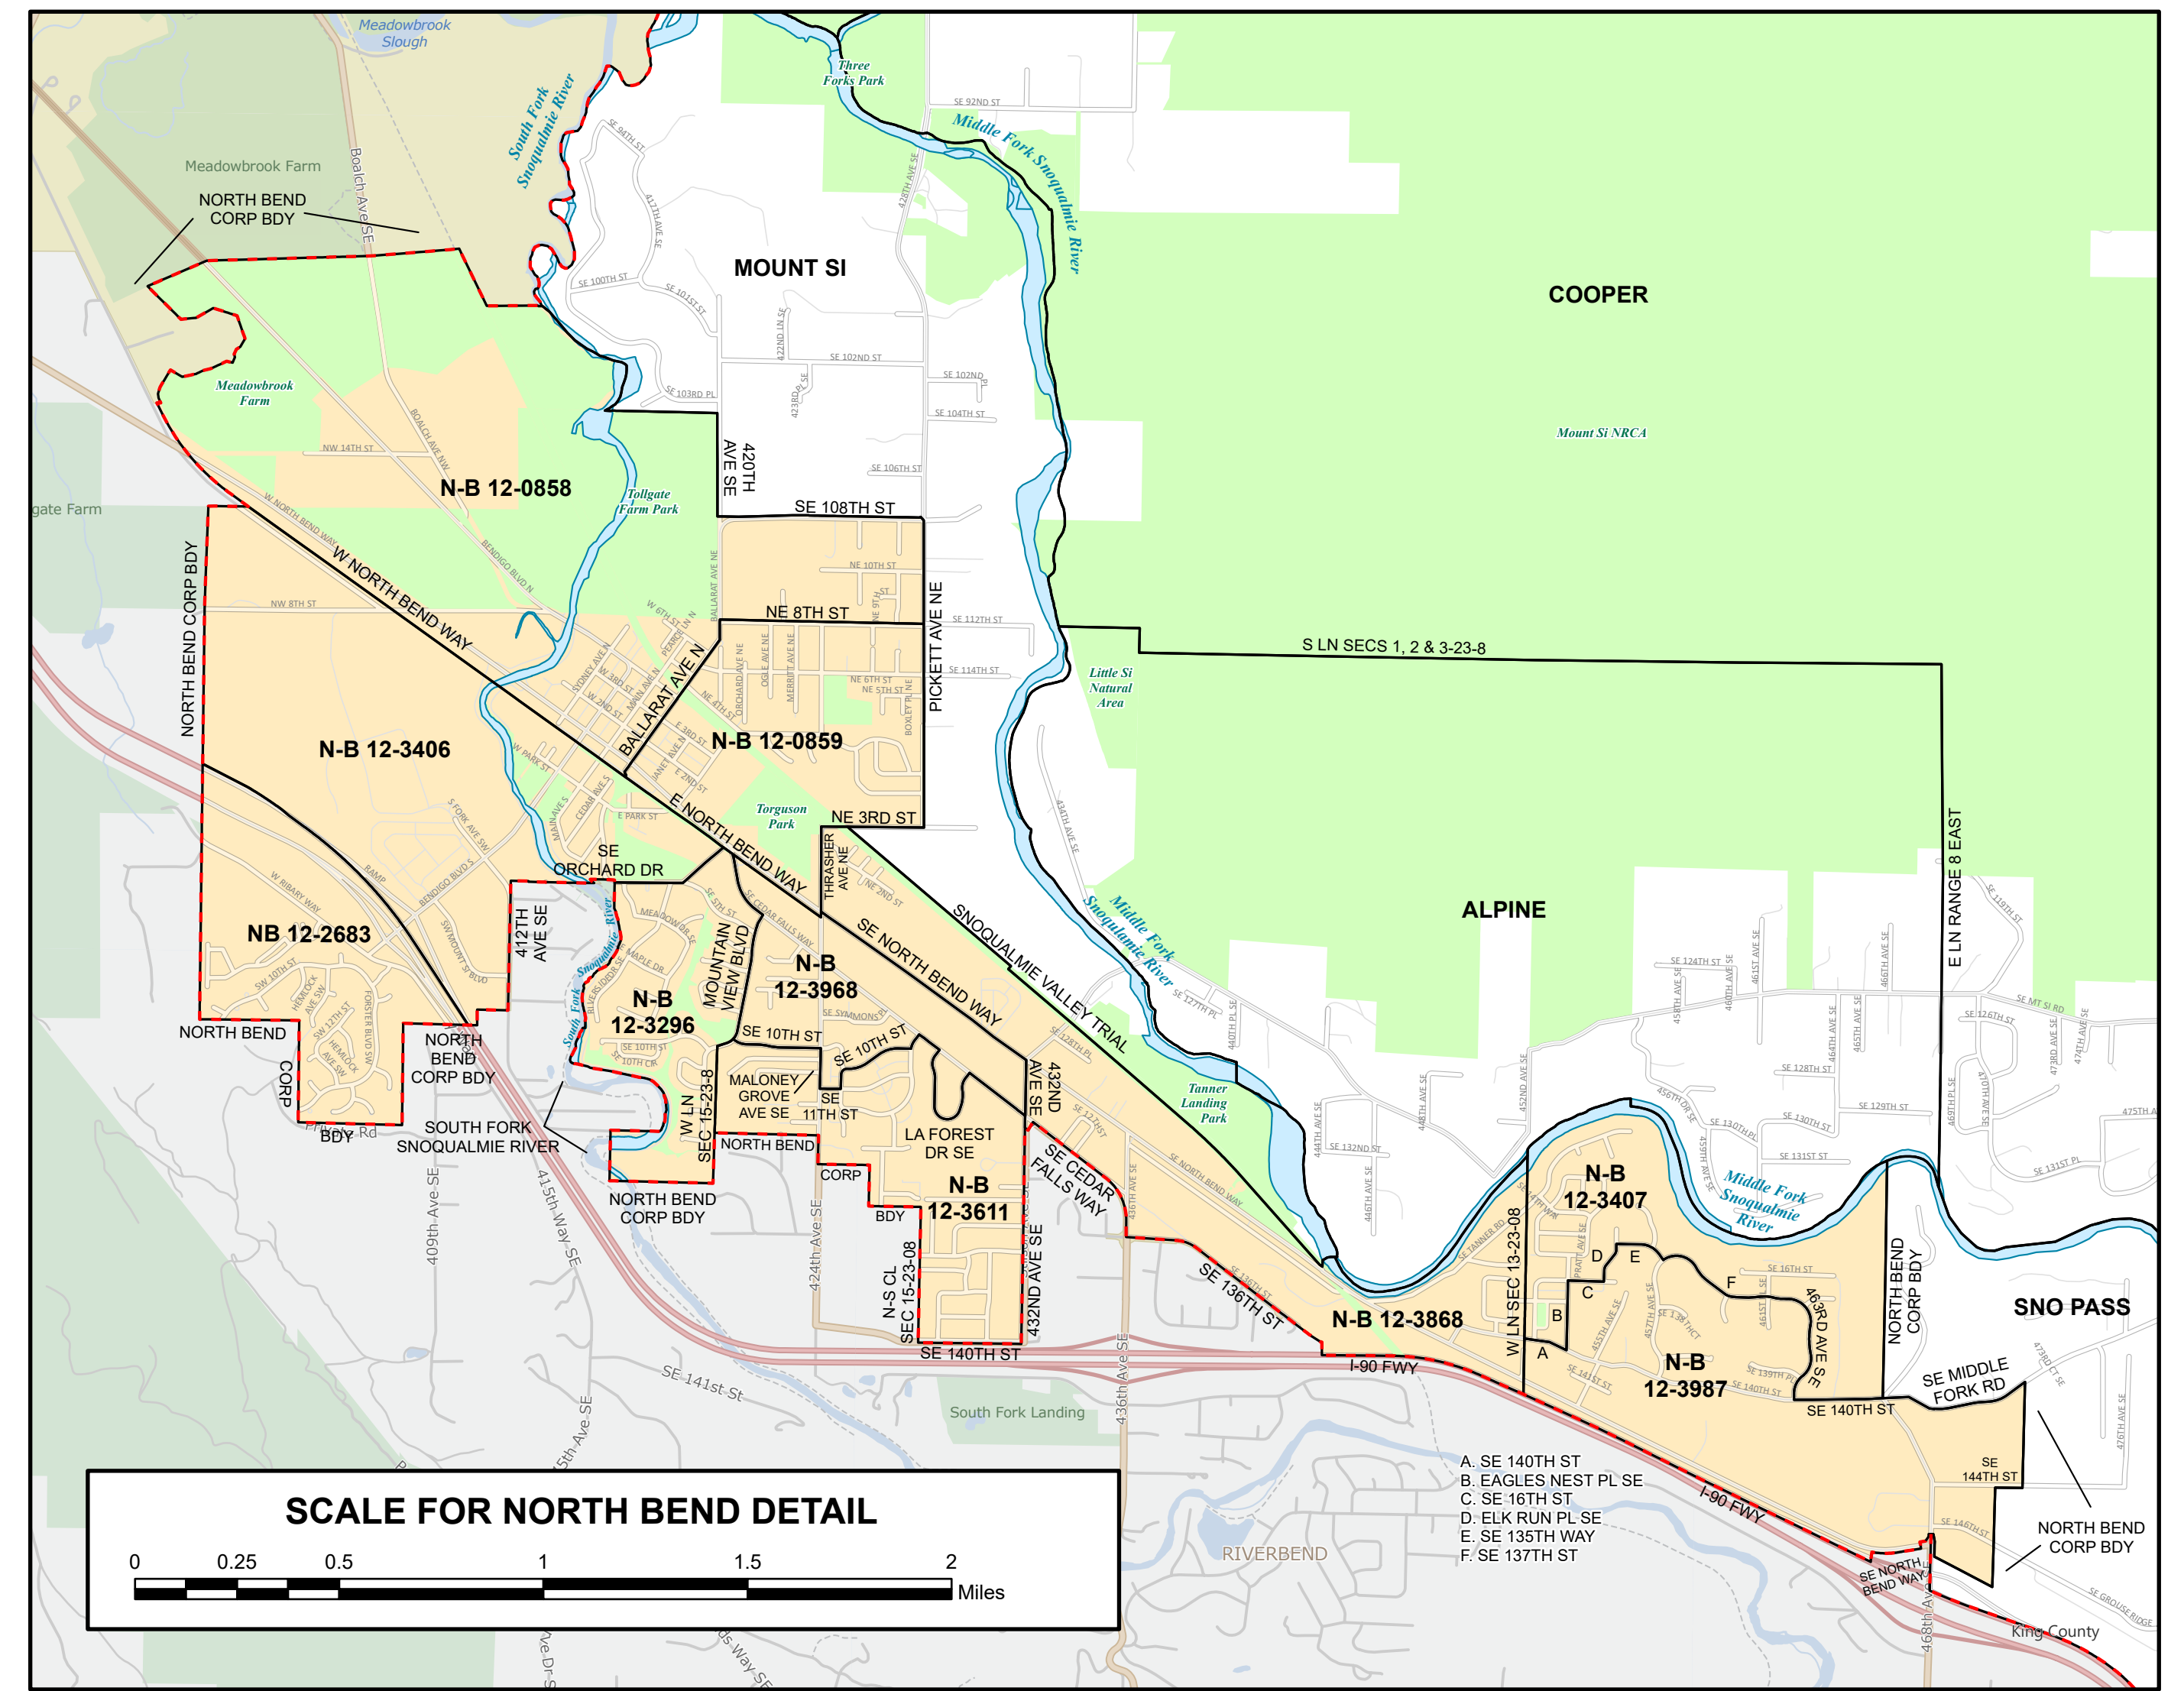

# Legislative District 12

### Legend

- 2026 Precincts
- Cities
  - Carnation
  - North Bend
  - Snoqualmie
  - Skykomish
- Unincorporated King County
- Streets
- Water
- Parks

0 0.3 0.6 1.2 1.8 2.4 Miles

Produced by:  
GIS Section  
Department of Elections  
March 2026

**SEE DETAIL AT RIGHT**