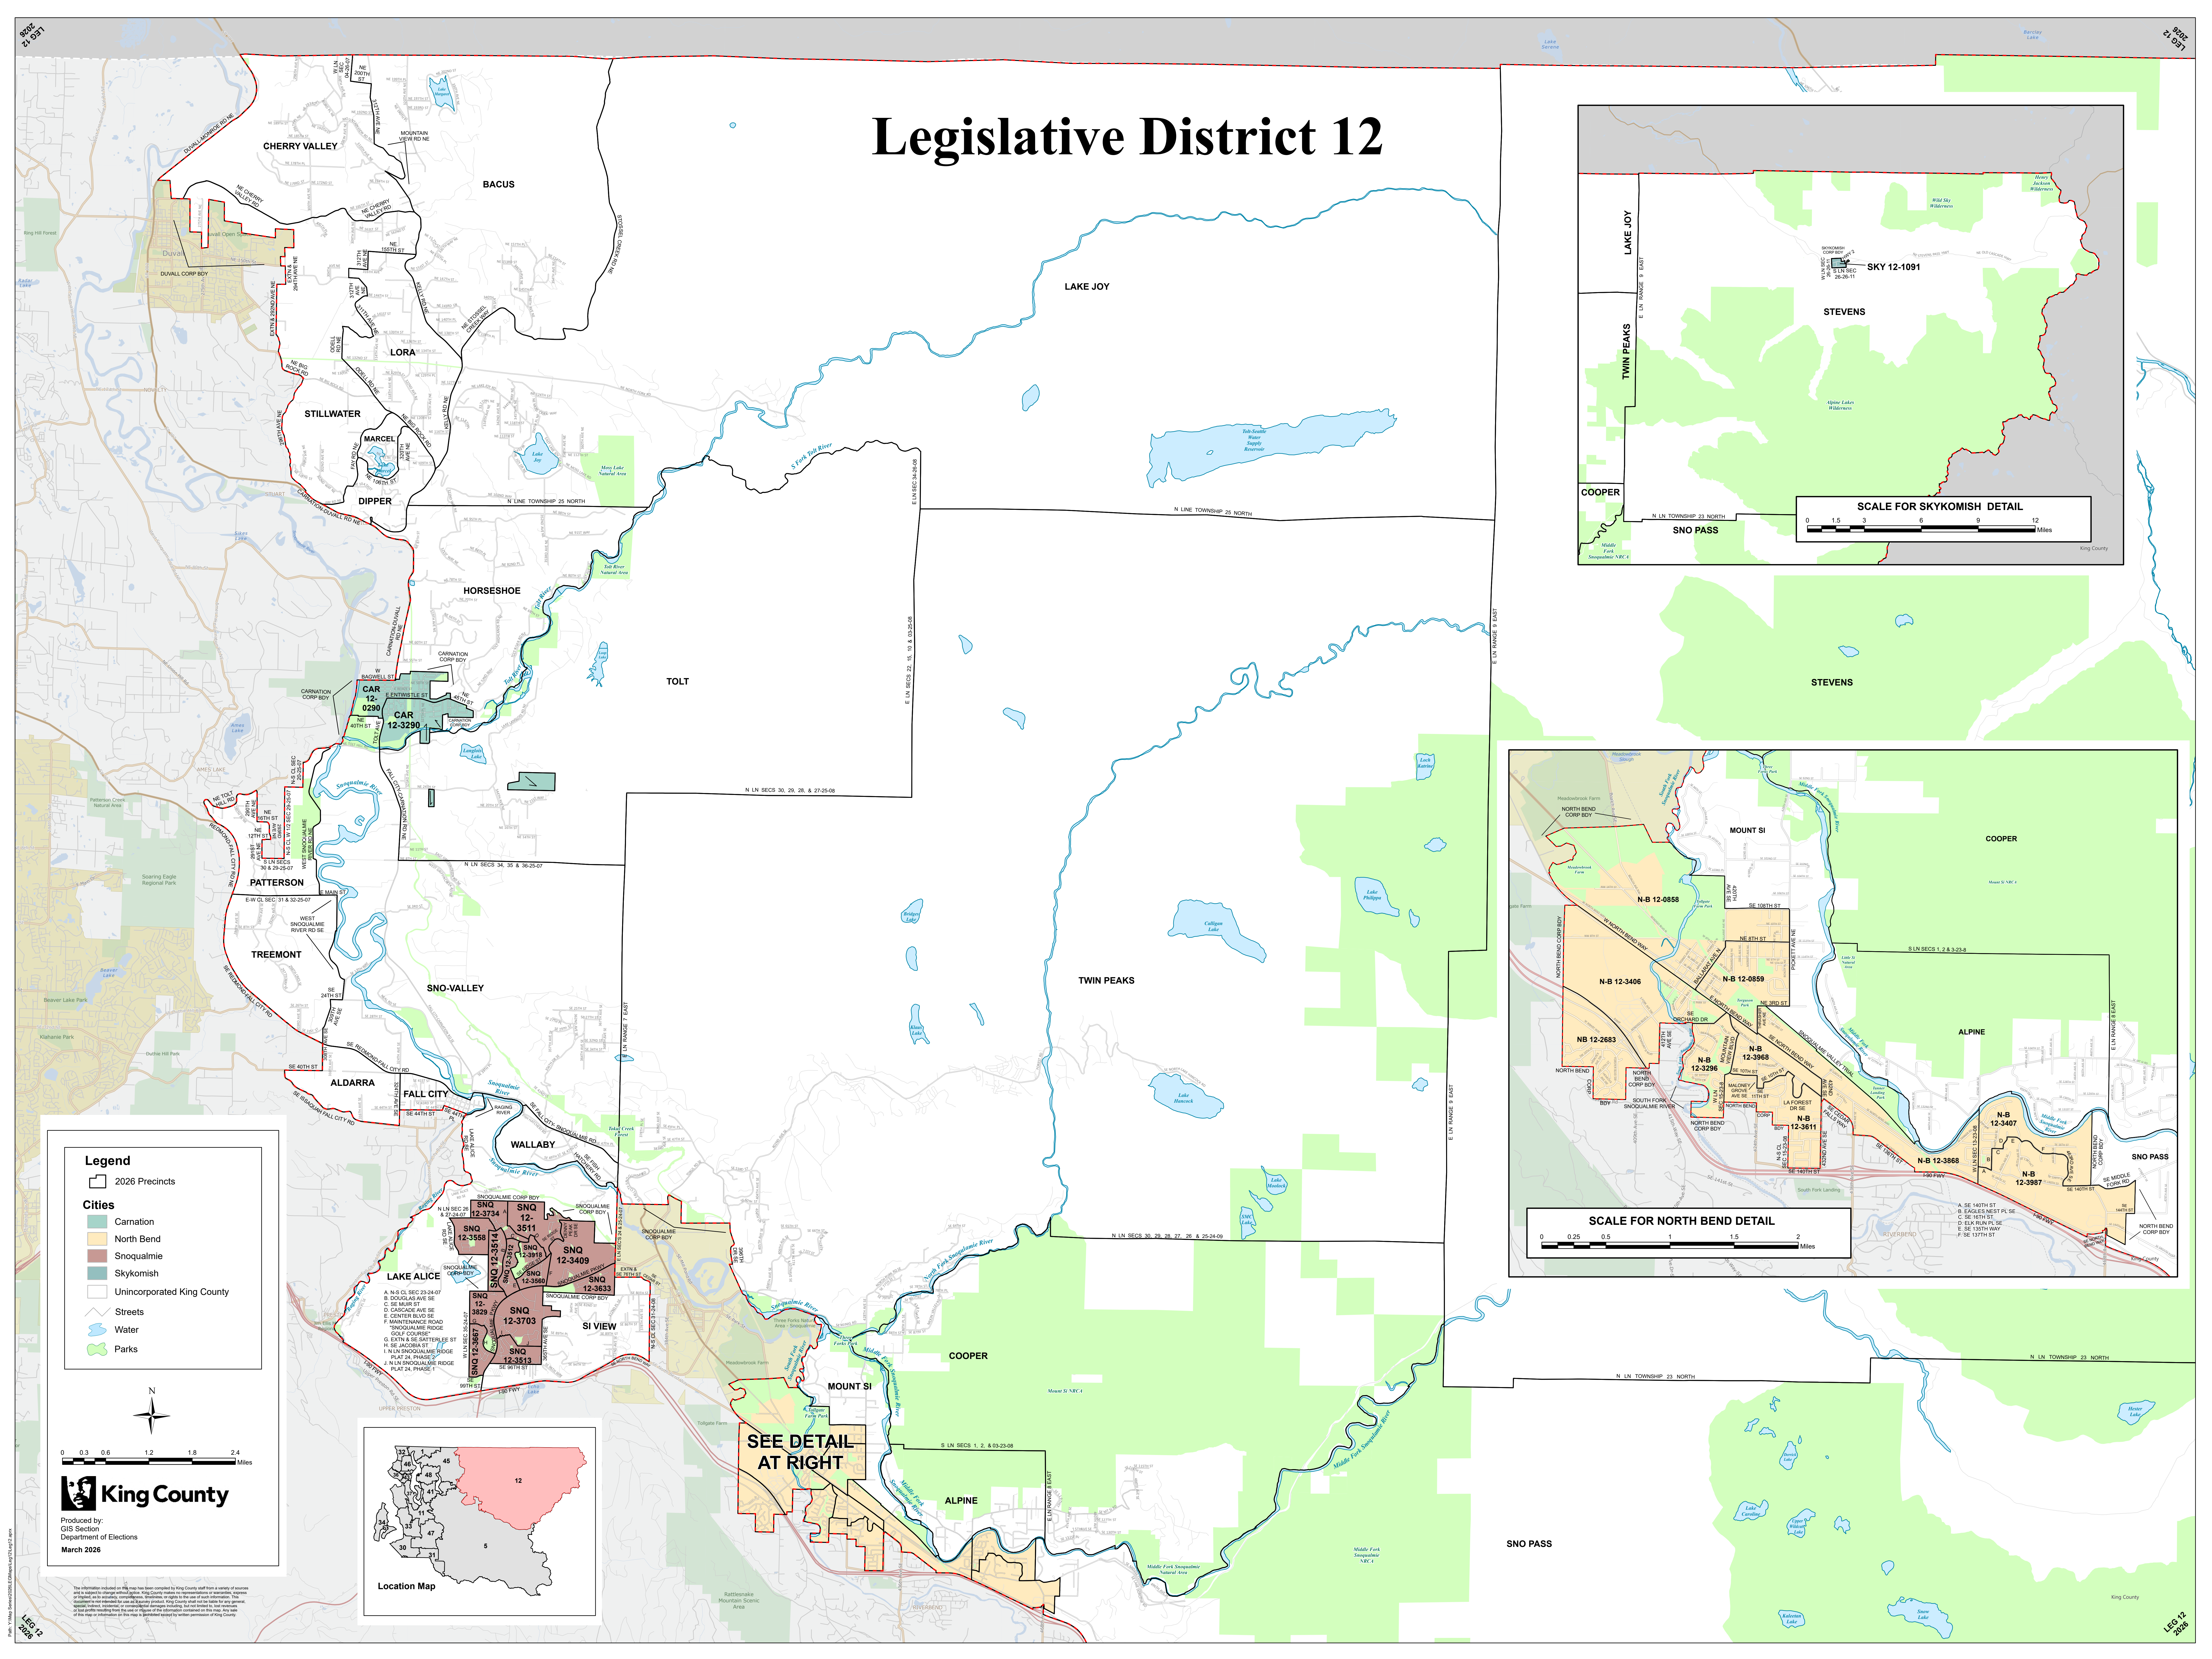

# Legislative District 12

### Legend

- 2026 Precincts
- Cities
  - Carnation
  - North Bend
  - Snoqualmie
  - Skykomish
- Unincorporated King County
- Streets
- Water
- Parks

0 0.3 0.6 1.2 1.8 2.4 Miles

Produced by:  
GIS Section  
Department of Elections  
March 2026

**SEE DETAIL AT RIGHT**