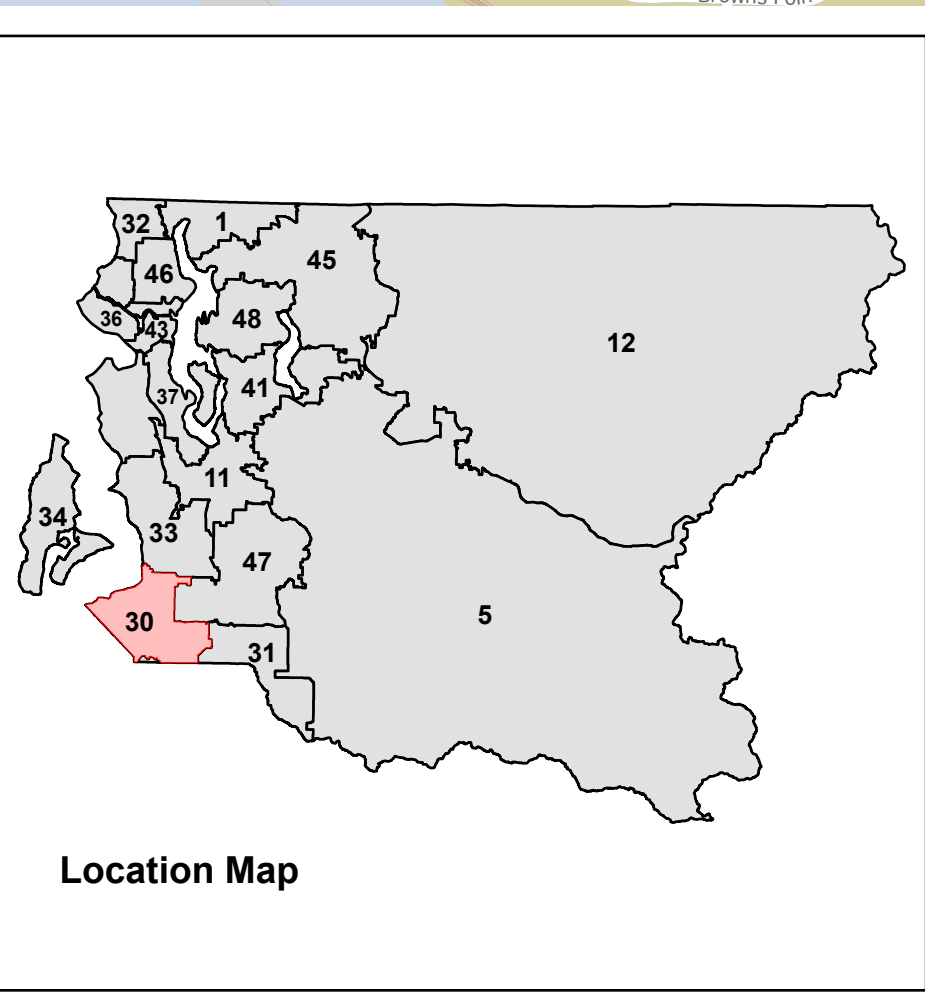

Legislative District 30

PUGET SOUND

Legend

- 2026 Precincts
- **Cities**
  - Algona
  - Auburn
  - Des Moines
  - Federal Way
  - Pacific
  - Unincorporated King County
- County Council District Boundaries
- Congressional District Boundaries
- Streets
- Water
- Parks

Produced by:
GIS Section
Department of Elections
March 2026