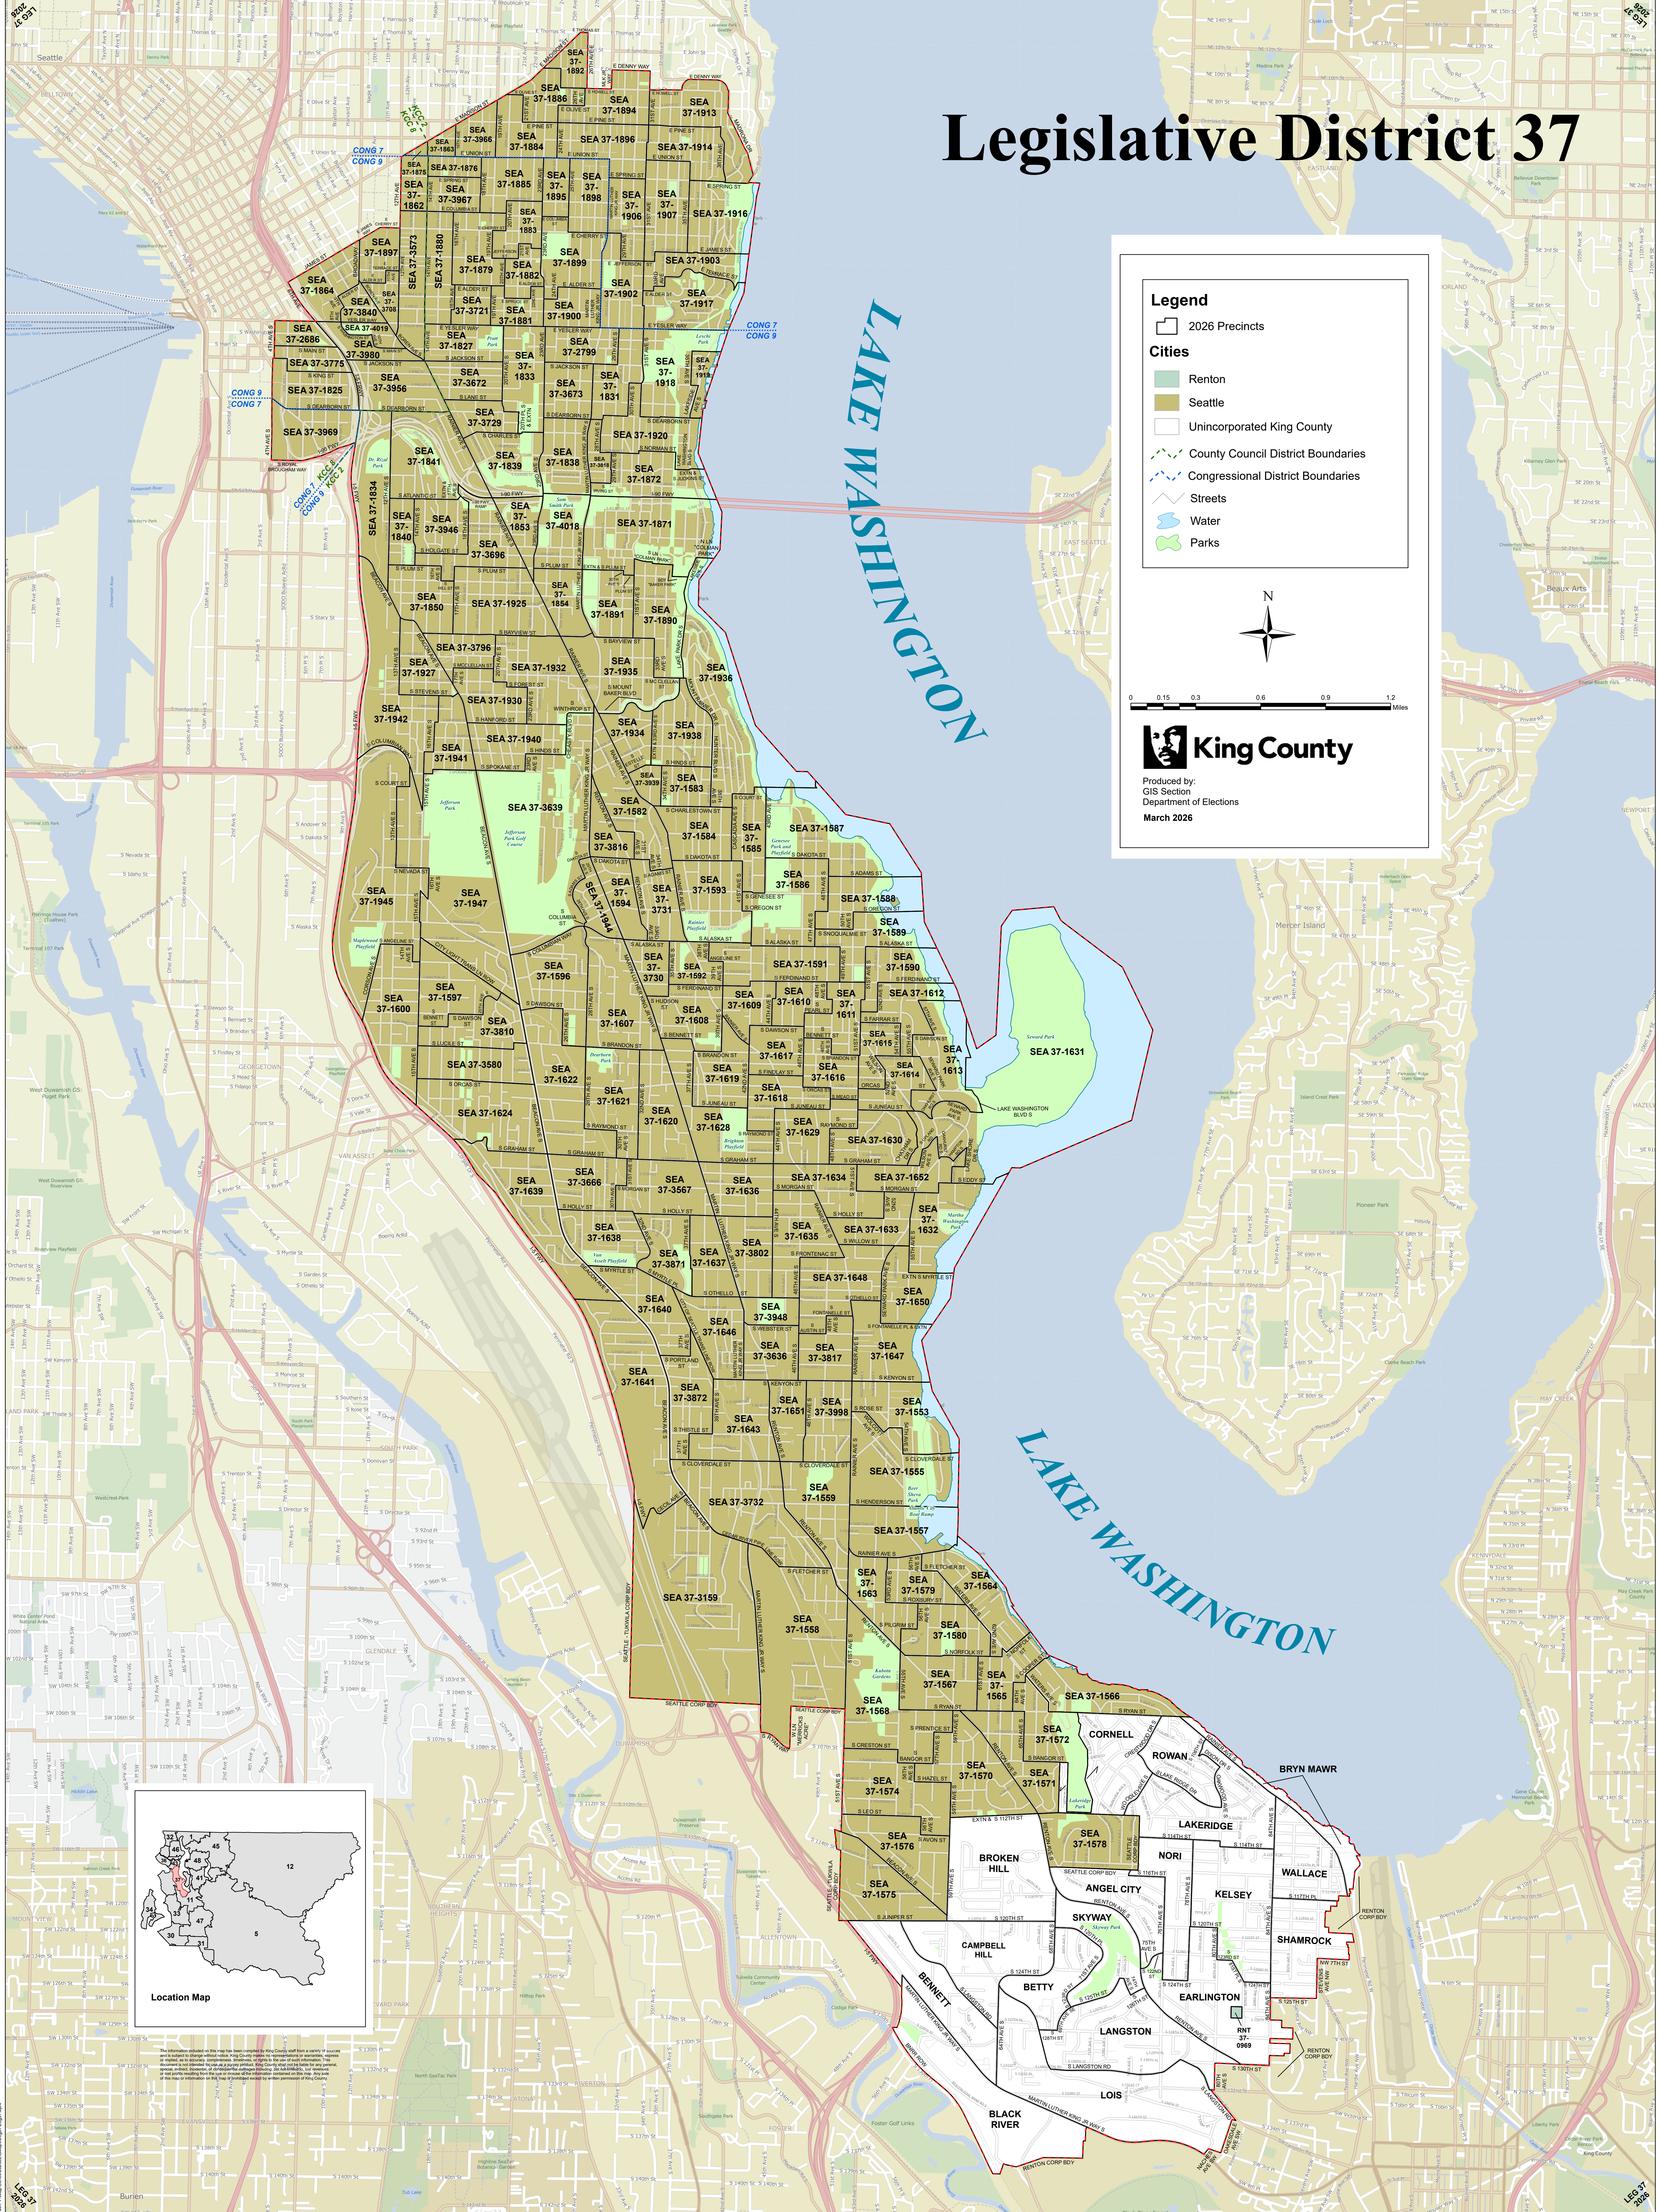

Legislative District 37

Legend

- 2026 Precincts
- **Cities**
  - Renton
  - Seattle
  - Unincorporated King County
- County Council District Boundaries
- Congressional District Boundaries
- Streets
- Water
- Parks

Produced by:
GIS Section
Department of Elections
March 2026