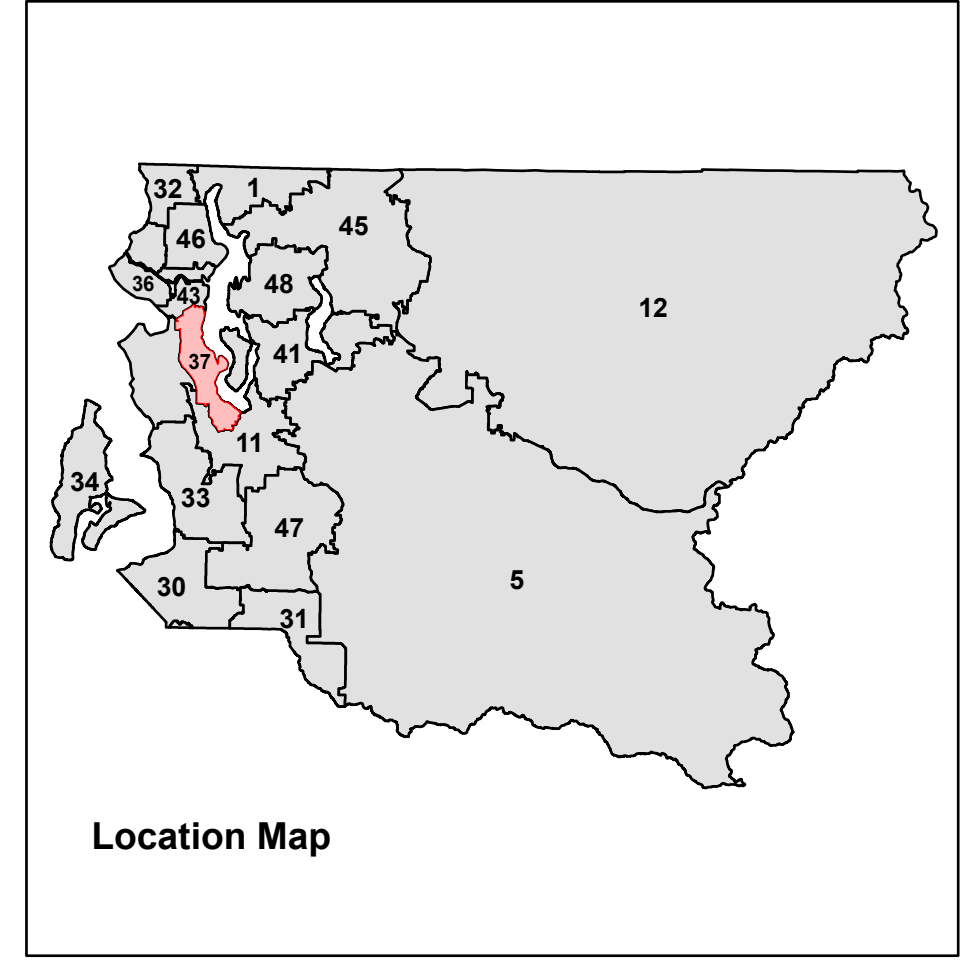

Legislative District 37

Legend

- 2026 Precincts
- **Cities**
  - Renton
  - Seattle
  - Unincorporated King County
- County Council District Boundaries
- Congressional District Boundaries
- Streets
- Water
- Parks

Produced by:
GIS Section
Department of Elections
March 2026