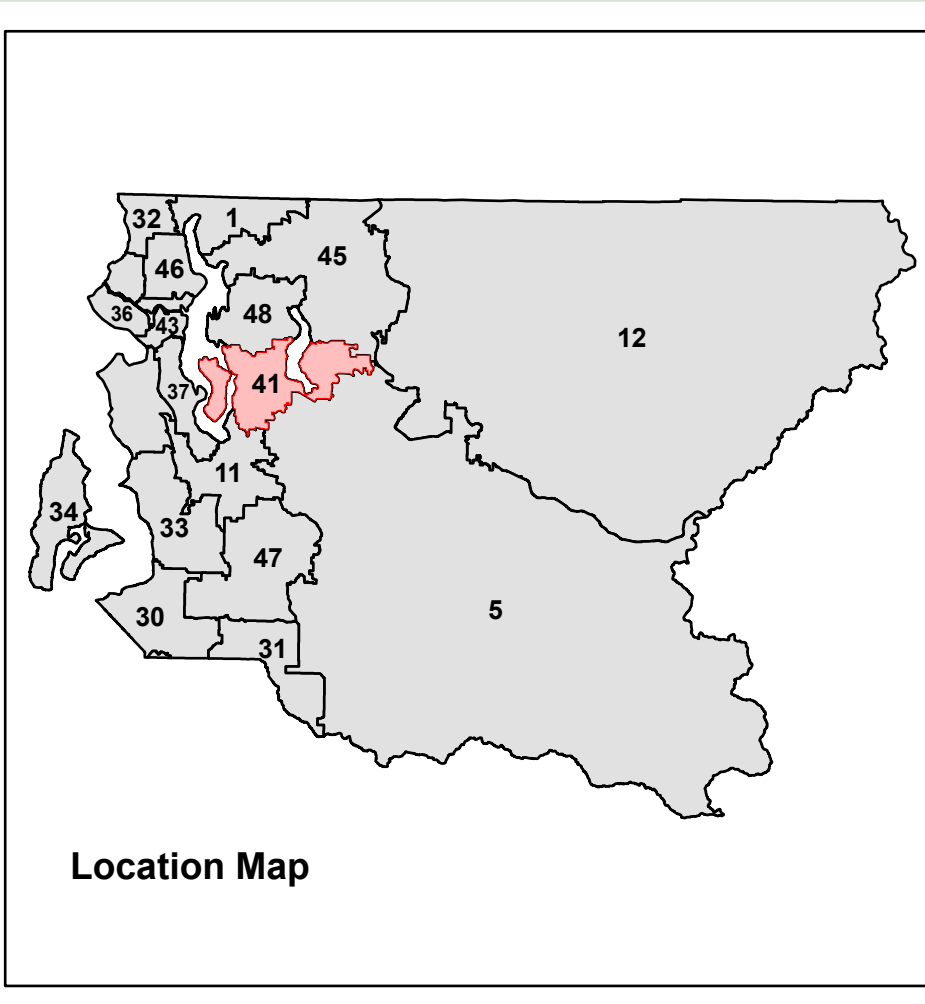

Legislative District 41

Legend

- 2026 Precincts
- **Cities**
  - Beaux Arts Village
  - Bellevue
  - Issaquah
  - Mercer Island
  - Newcastle
  - Sammamish
  - Unincorporated King County
- County Council District Boundaries
- Congressional District Boundaries
- Streets
- Water
- Parks

0 0.17 0.35 0.7 1.05 1.4 Miles

King County
Produced by:
GIS Section
Department of Elections
March 2026