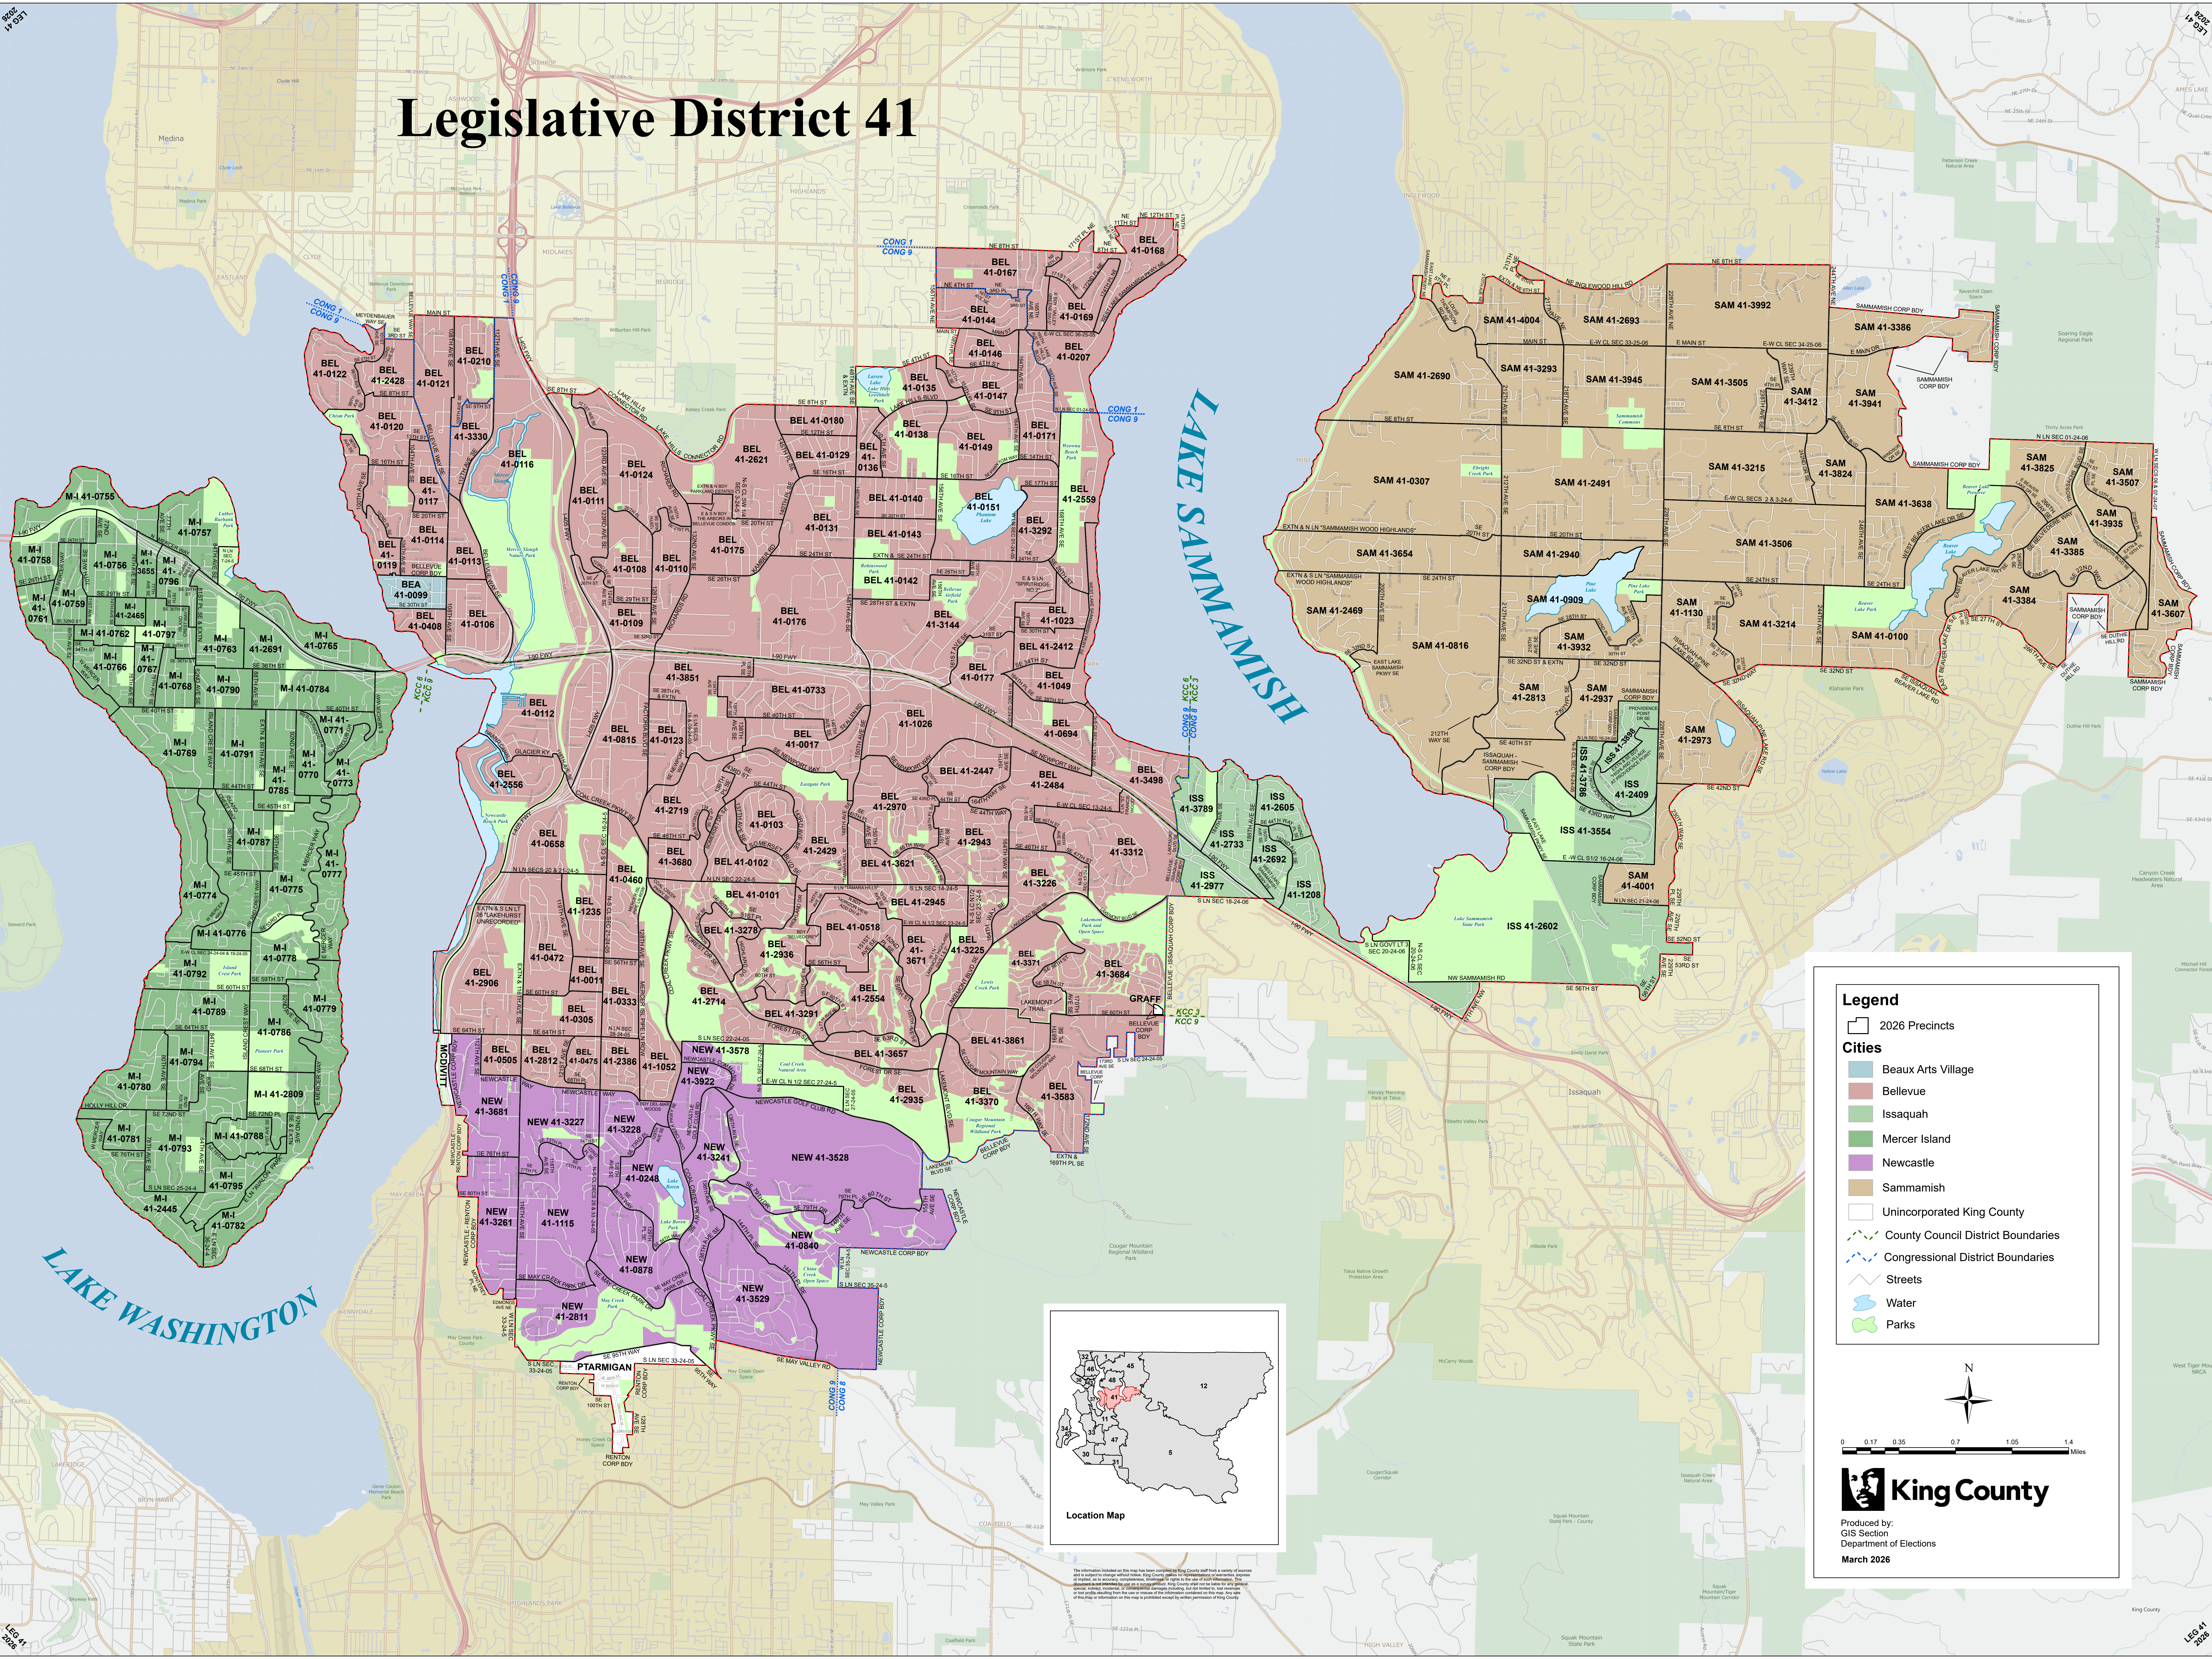

Legislative District 41

Legend

- 2026 Precincts
- **Cities**
  - Beaux Arts Village
  - Bellevue
  - Issaquah
  - Mercer Island
  - Newcastle
  - Sammamish
  - Unincorporated King County
- County Council District Boundaries
- Congressional District Boundaries
- Streets
- Water
- Parks

0 0.17 0.35 0.7 1.05 1.4 Miles

King County
Produced by:
GIS Section
Department of Elections
March 2026