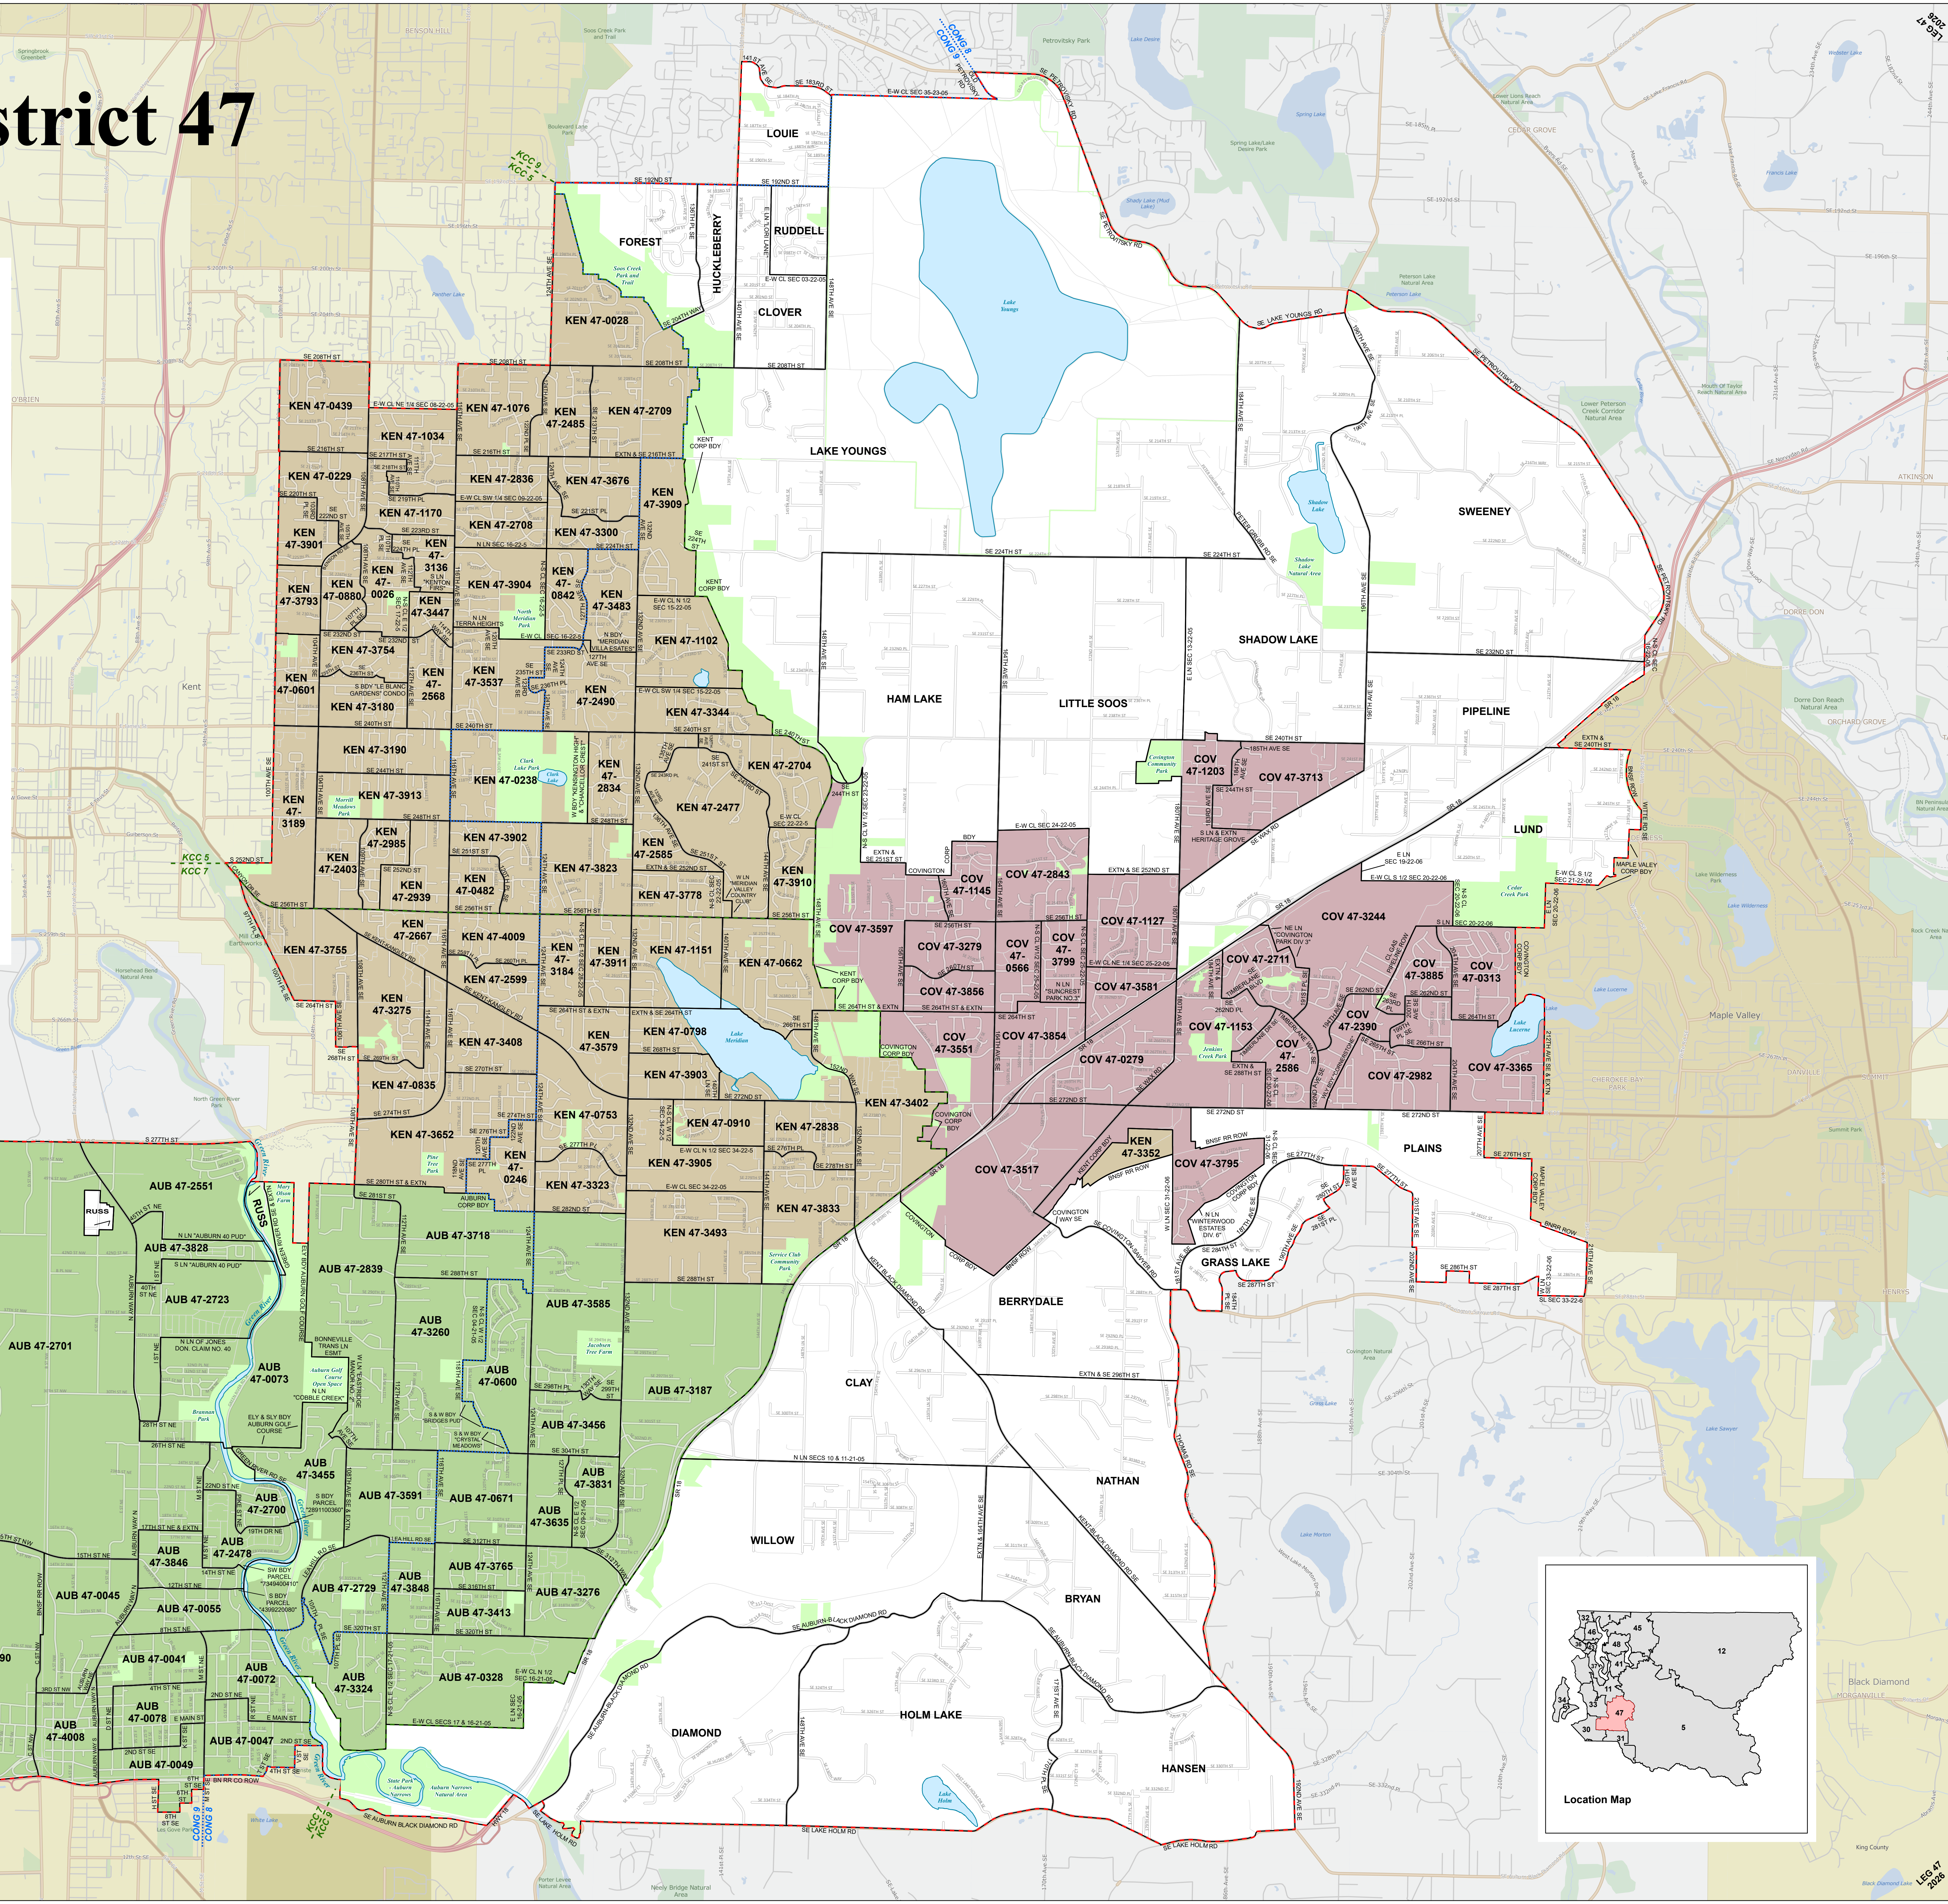

Legislative District 47

Legend

- 2026 Precincts
- Cities**
- Auburn
- Covington
- Kent
- Unincorporated King County
- County Council District Boundaries
- Congressional District Boundaries
- Streets
- Water
- Parks

0 0.17 0.35 0.7 1.05 1.4 Miles

Produced by:
GIS Section
Department of Elections
March 2026

Location Map

LEG 47
2026

LEG 47
2026