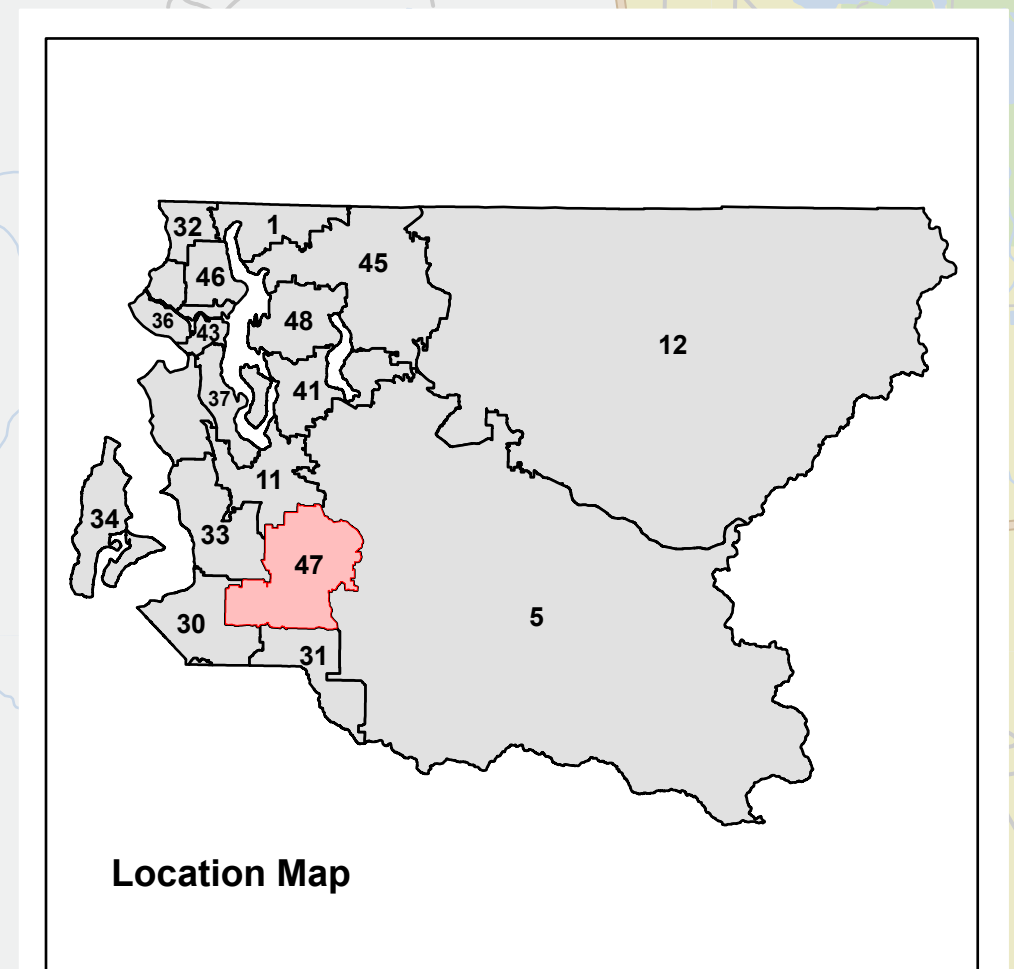

Legislative District 47

Legend

- 2026 Precincts
- Cities**
- Auburn
- Covington
- Kent
- Unincorporated King County
- County Council District Boundaries
- Congressional District Boundaries
- Streets
- Water
- Parks

0 0.17 0.35 0.7 1.05 1.4 Miles

Produced by:
GIS Section
Department of Elections
March 2026

Location Map

LEG 47
2026

LEG 47
2026