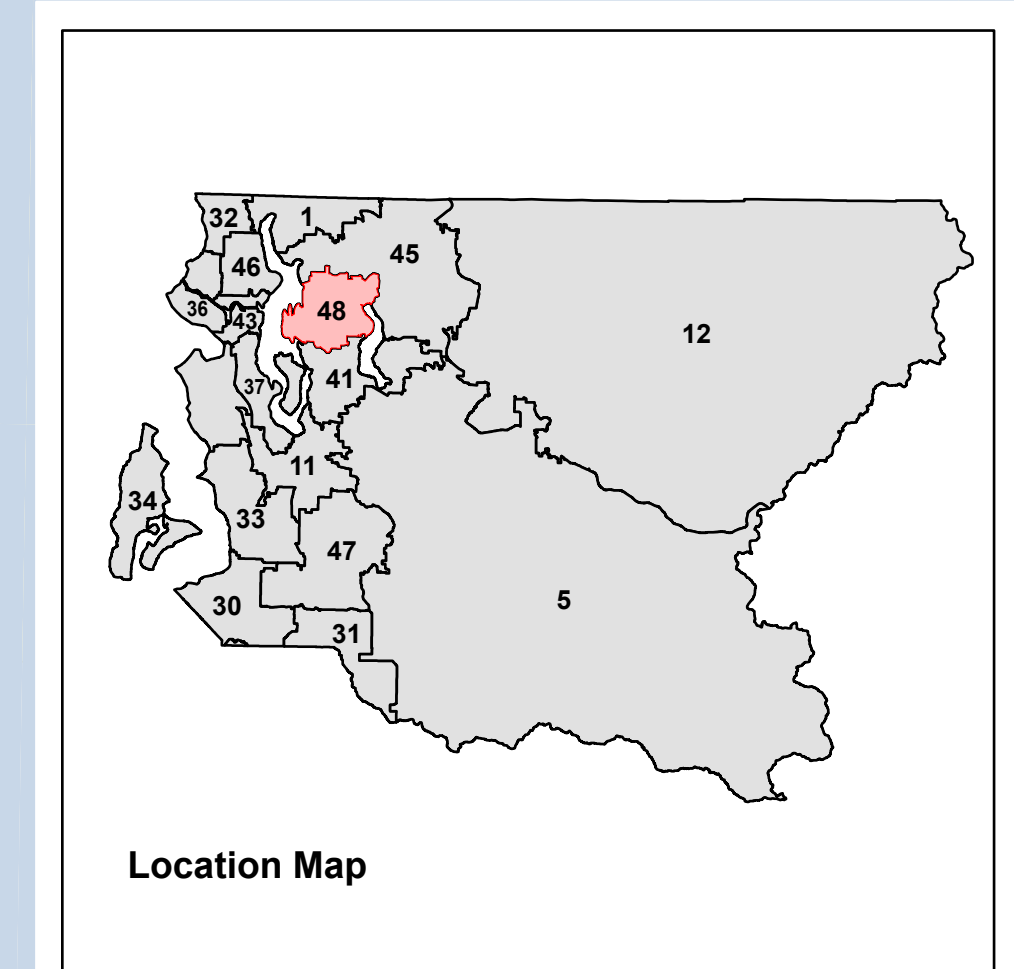

Legislative District 48

LAKE WASHINGTON

LAKE SAMMAMISH

Legend

- 2026 Precincts
- Cities
 - Bellevue
 - Clyde Hill
 - Hunts Point
 - Kirkland
 - Medina
 - Redmond
 - Yarrow Point
 - Unincorporated King County
- County Council District Boundaries
- Congressional District Boundaries
- Streets
- Water
- Parks

0 0.13 0.25 0.5 0.75 1 Miles

Produced by:
GIS Section
Department of Elections
March 2026

Location Map