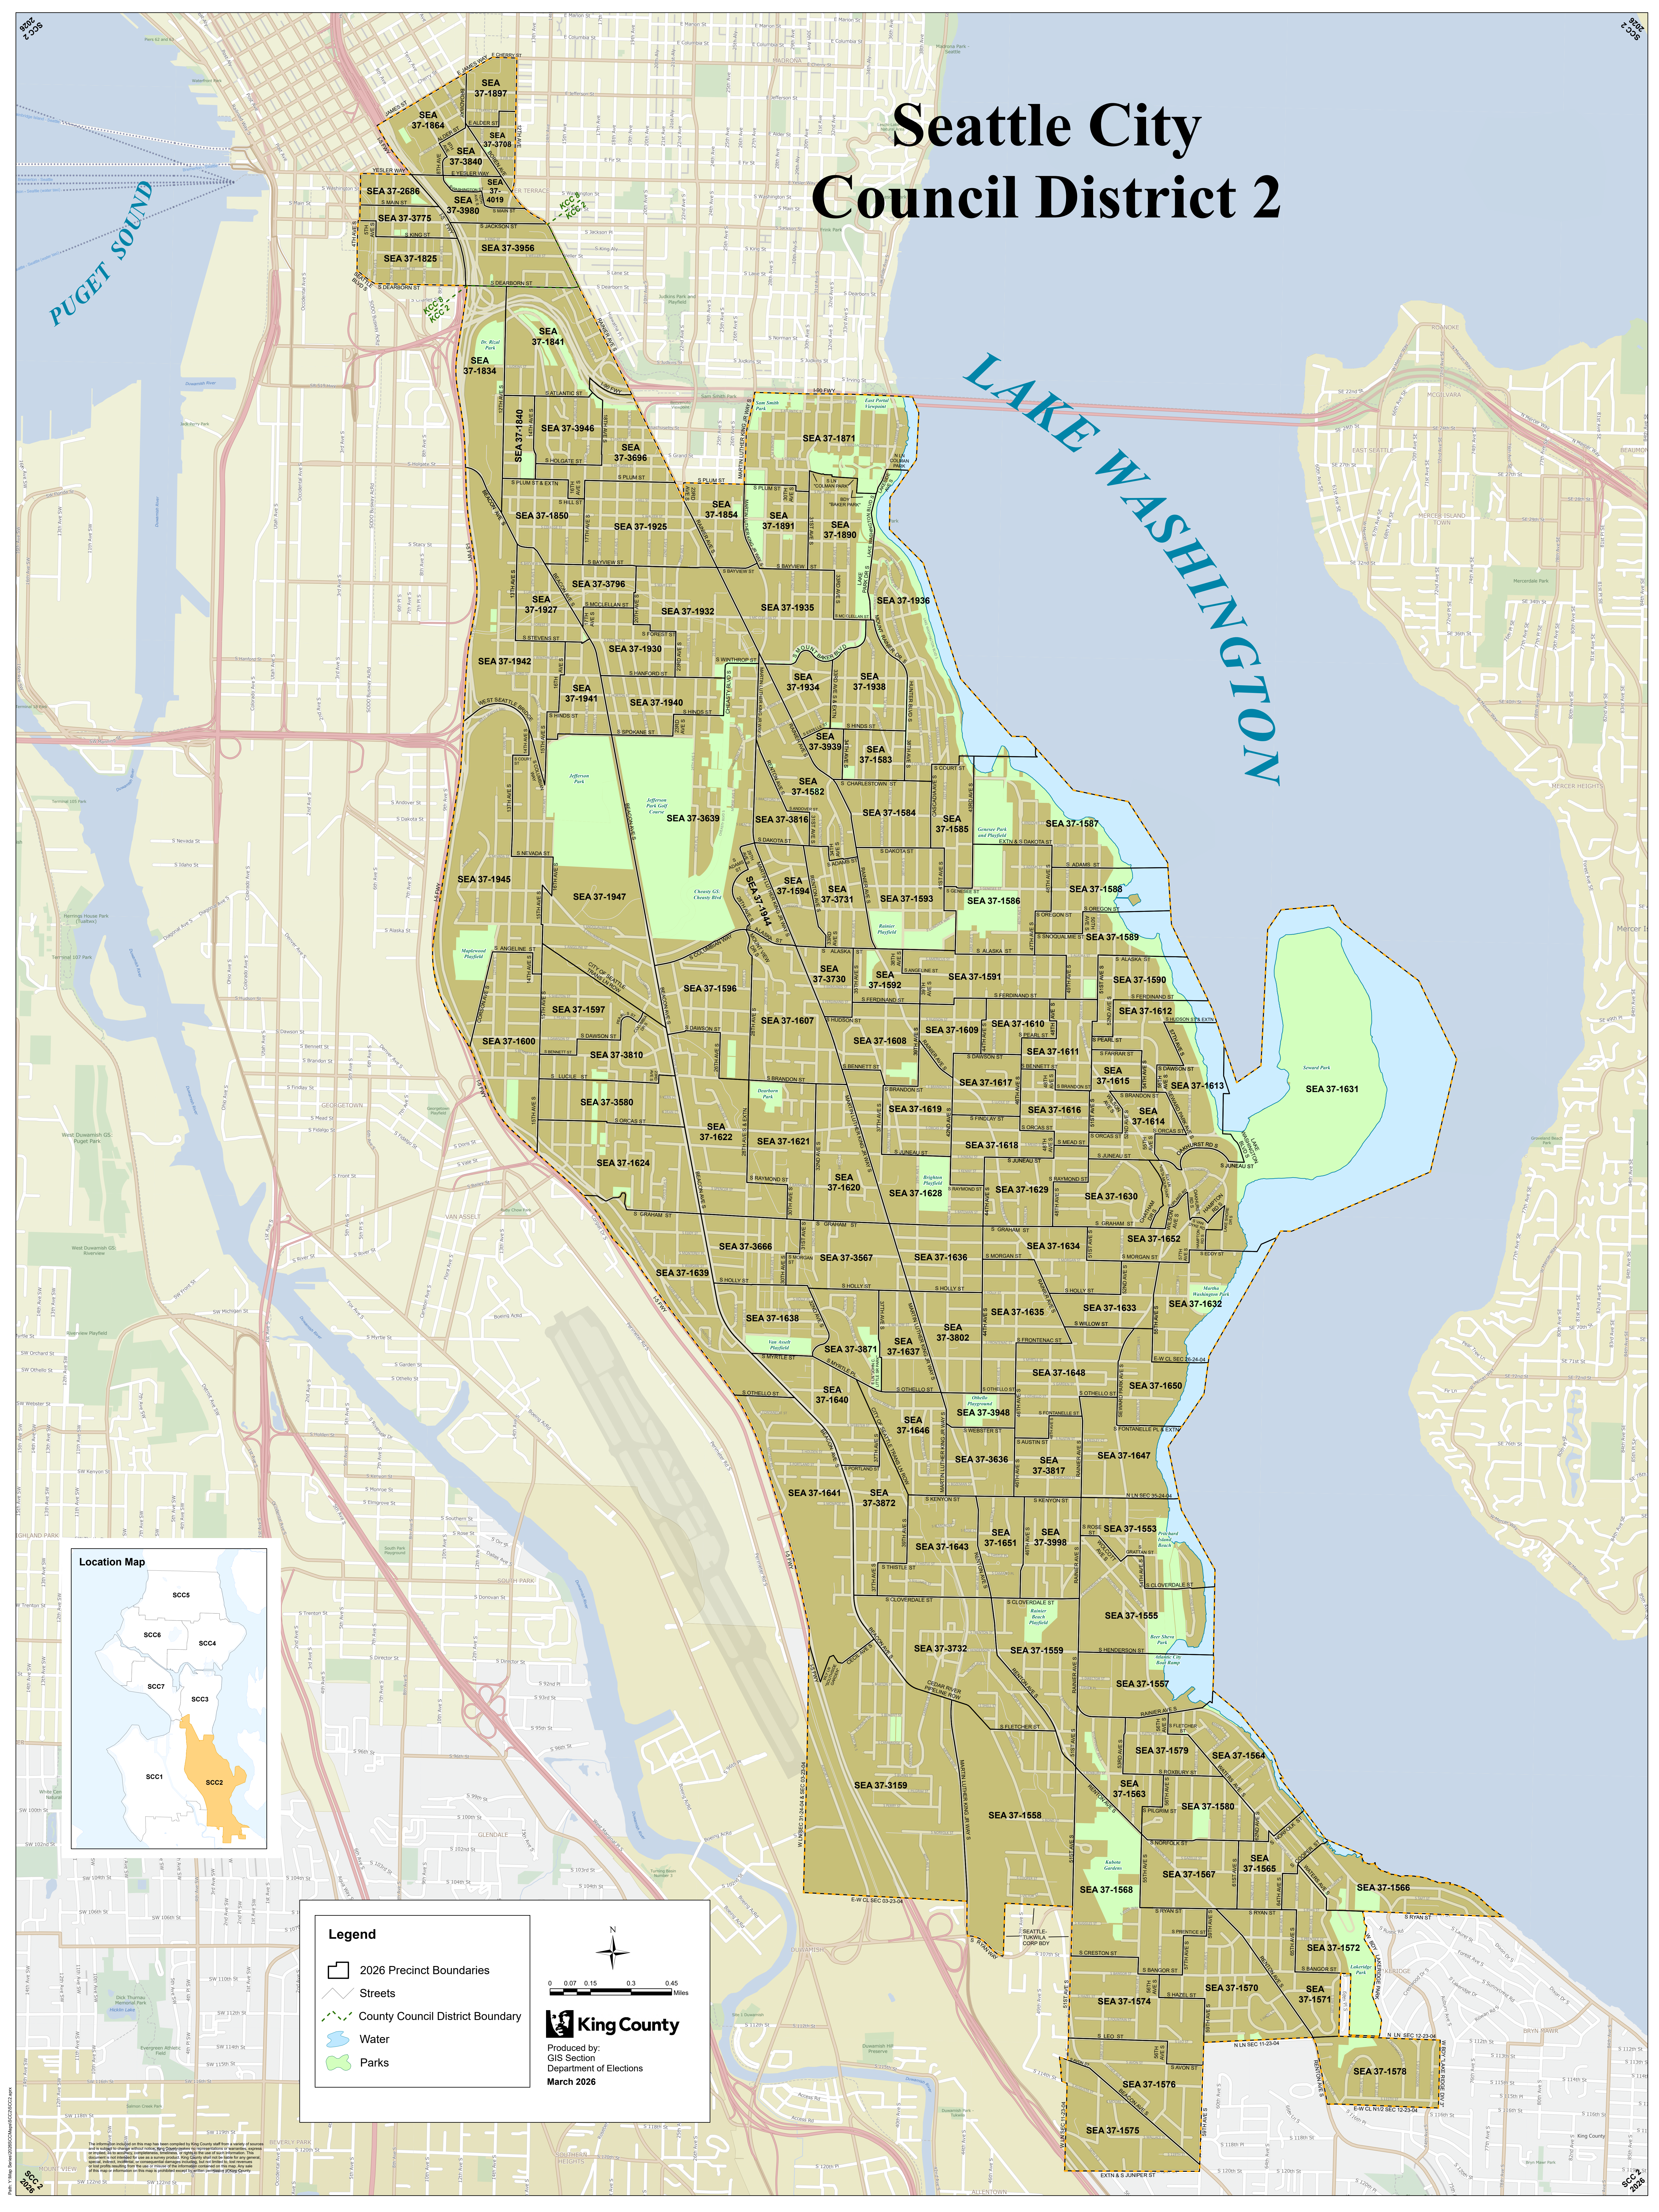

Seattle City Council District 2

PUGET SOUND

LAKE WASHINGTON