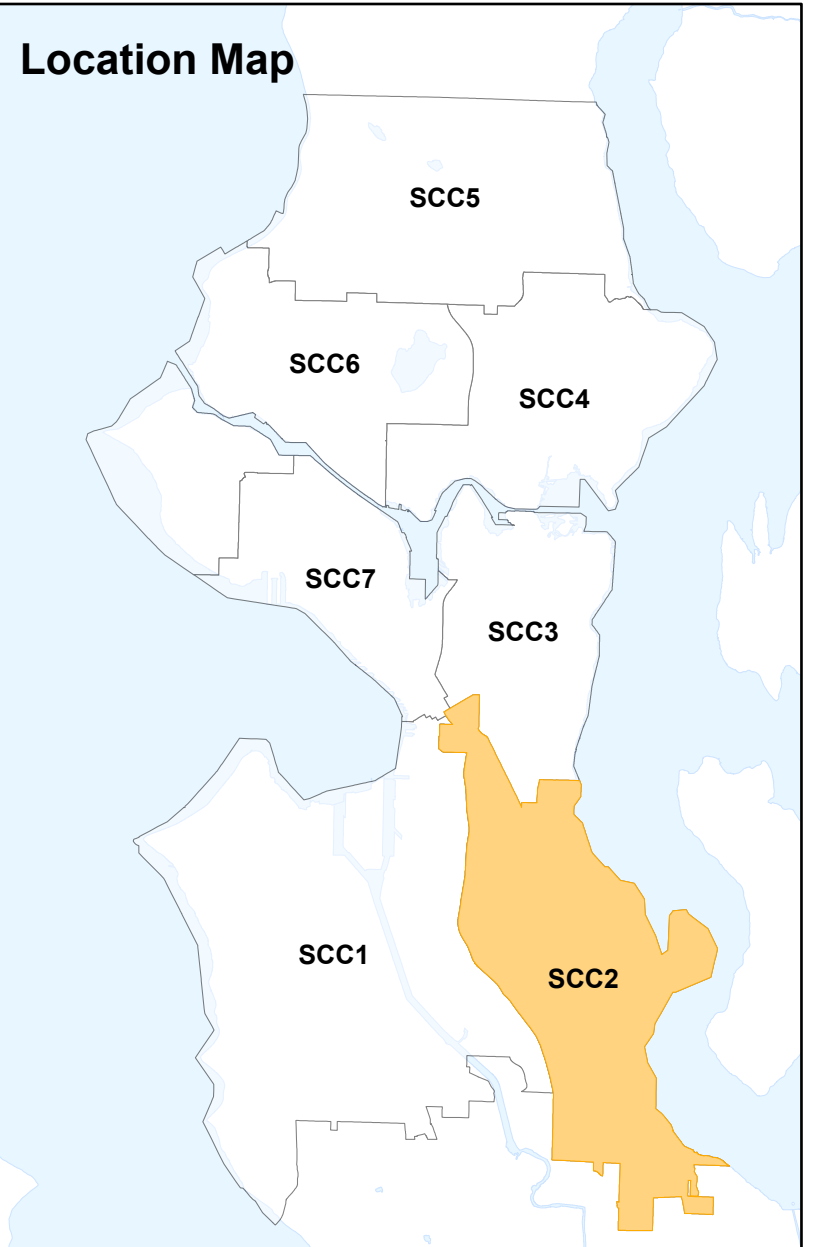

Legend

- 2026 Precinct Boundaries
- Streets
- County Council District Boundary
- Water
- Parks

King County

Produced by:
GIS Section
Department of Elections
March 2026

Small text at the bottom left corner of the map, likely a disclaimer or metadata.