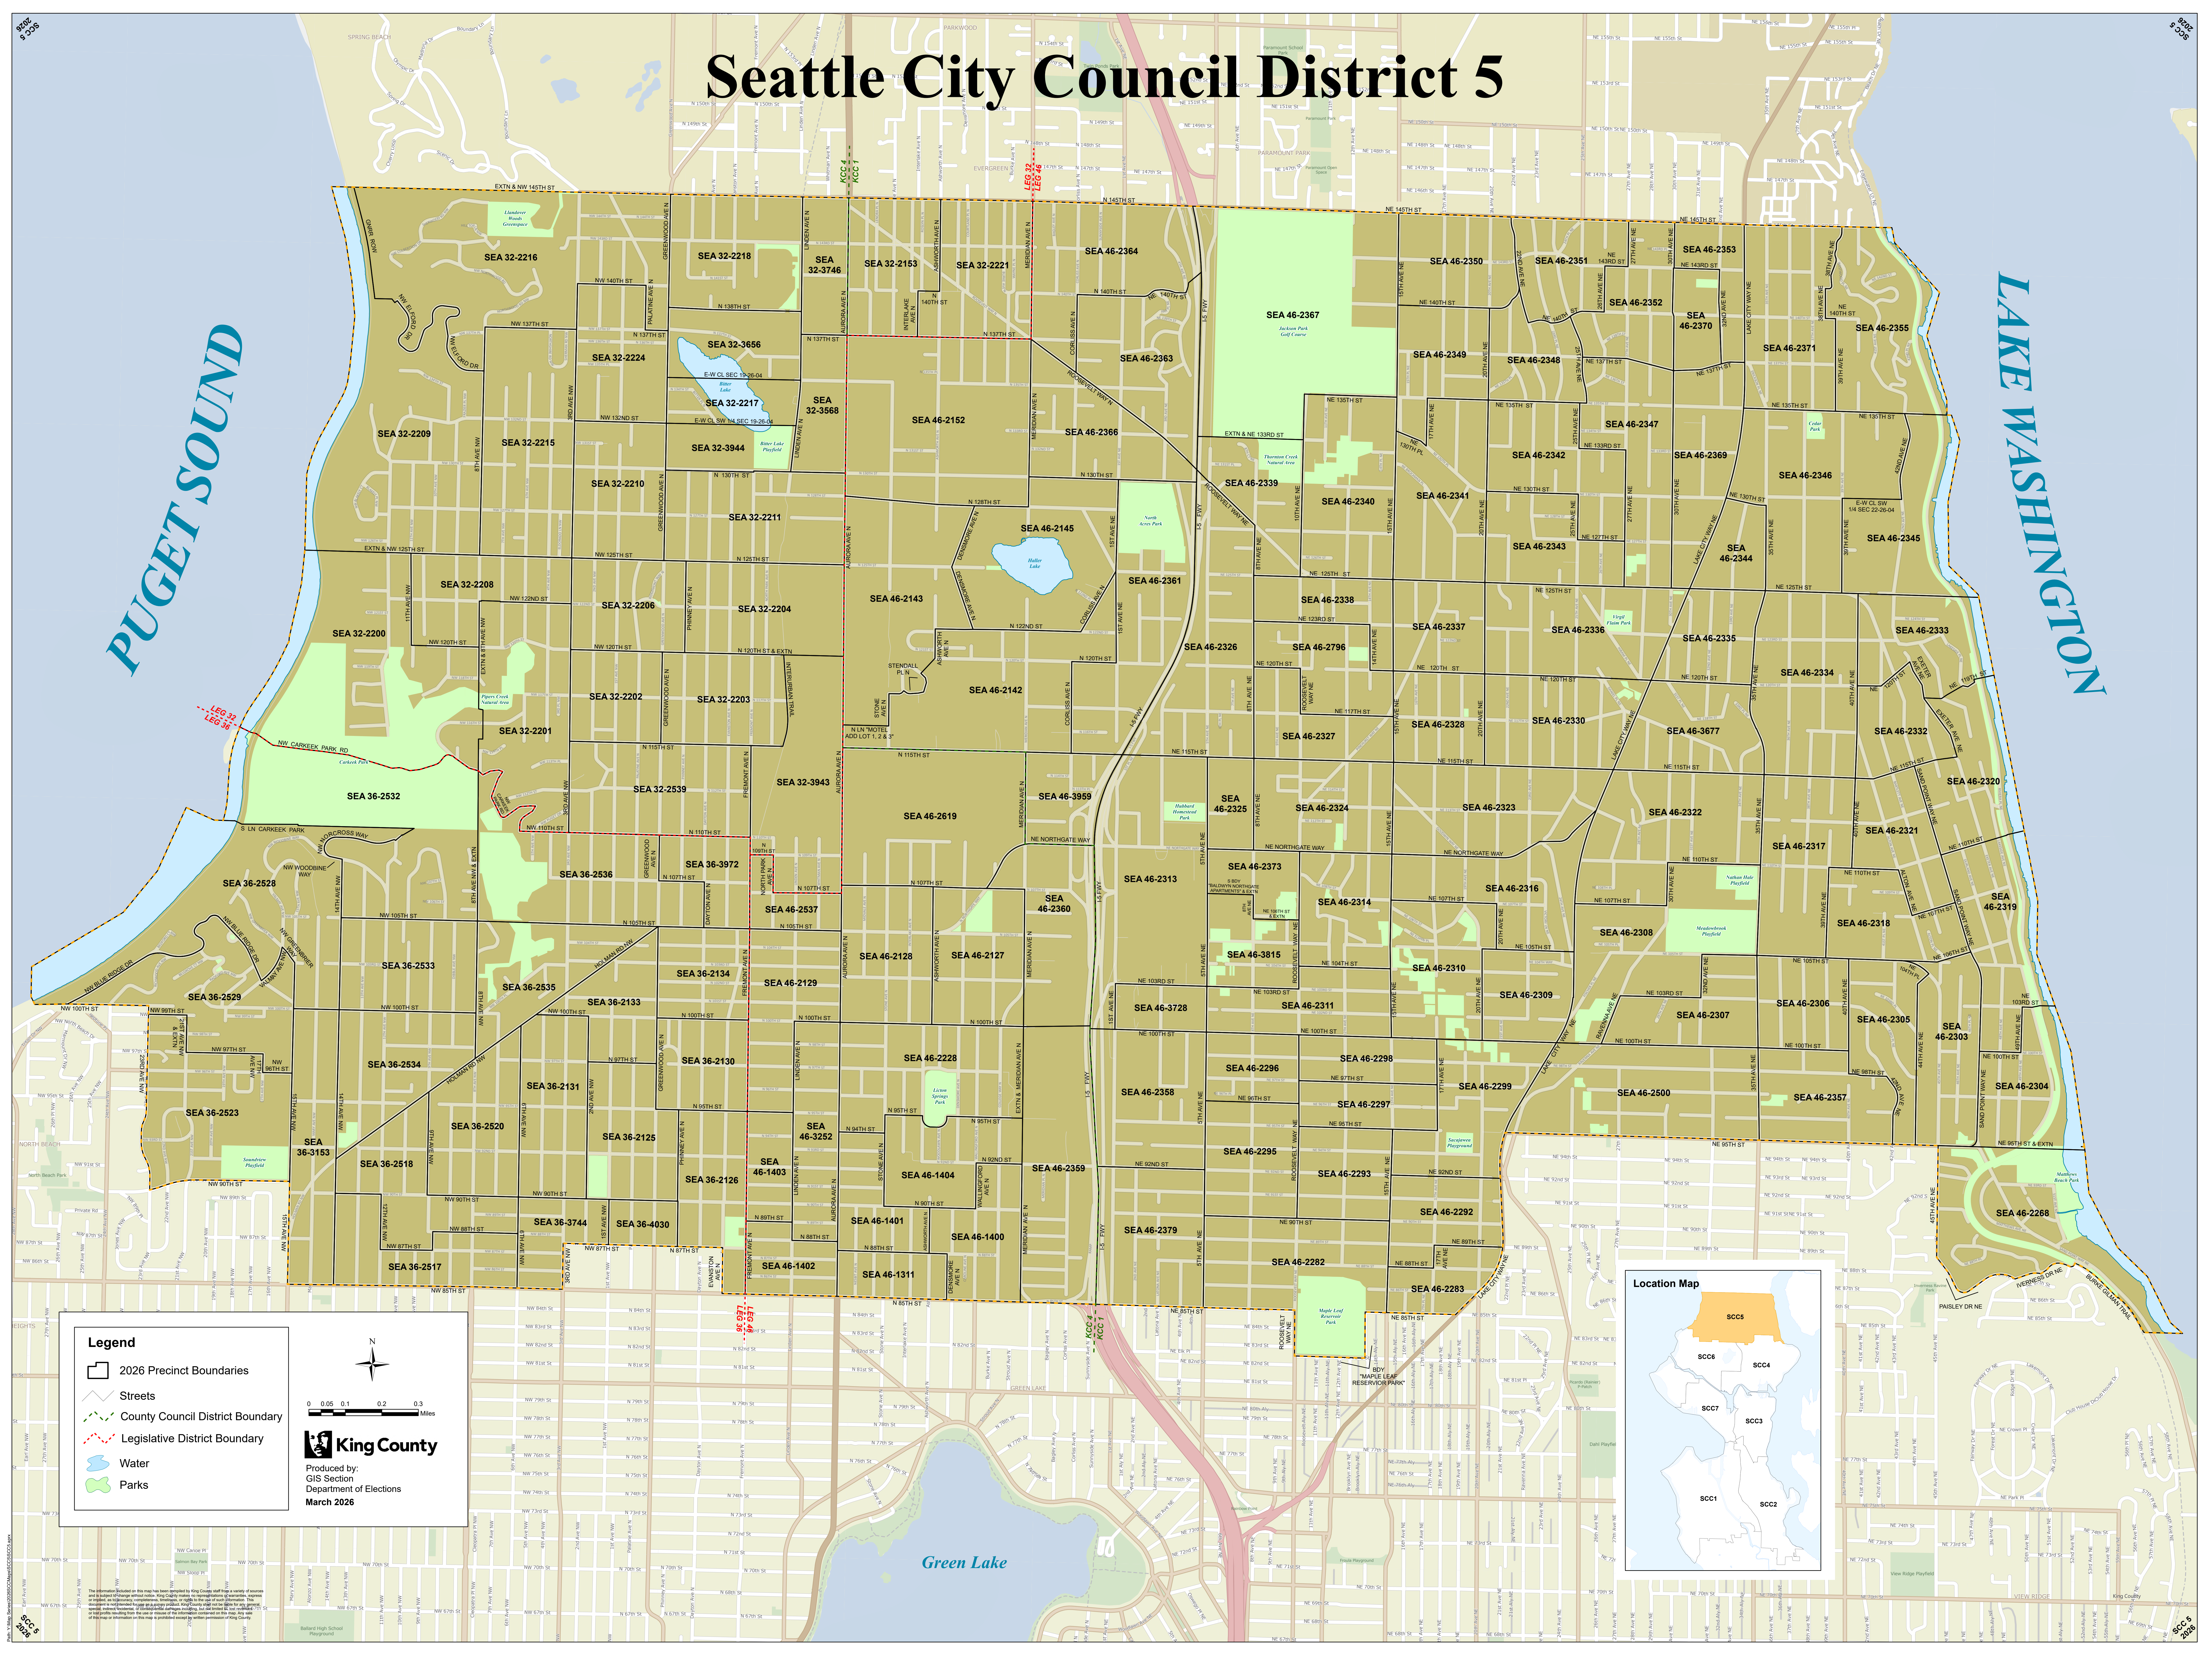

Seattle City Council District 5

PUGET SOUND

LAKE WASHINGTON

Legend

- 2026 Precinct Boundaries
- Streets
- County Council District Boundary
- Legislative District Boundary
- Water
- Parks

0 0.05 0.1 0.2 0.3 Miles

King County

Produced by:
GIS Section
Department of Elections
March 2026

Location Map

SEA 32-206