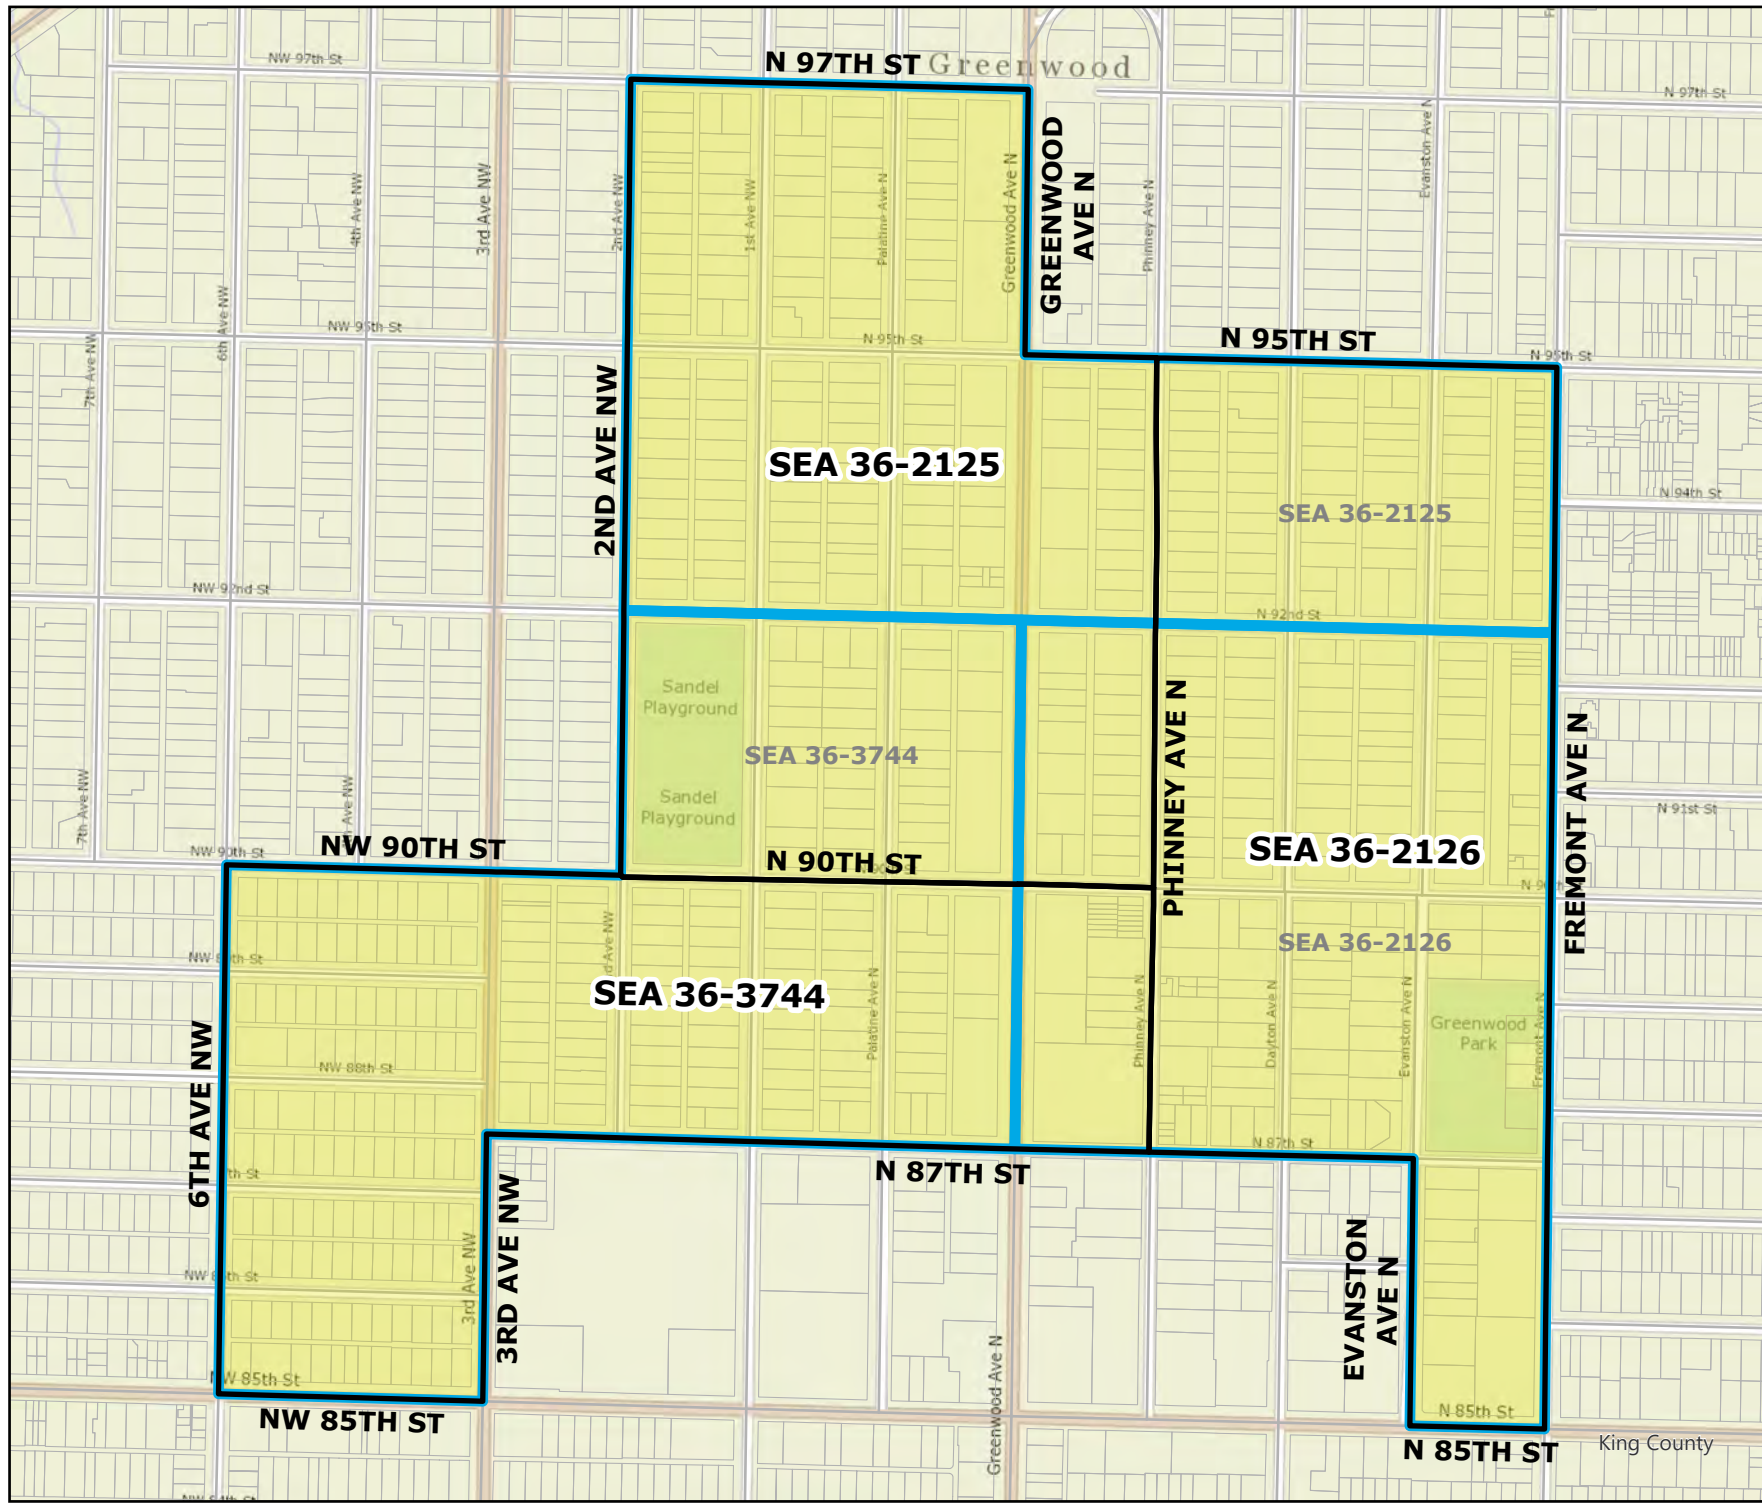

2025 Precinct Alterations

Code	Precinct Name	LG	CG	CC
2126	SEA 36-2126	36	7	4
2125	SEA 36-2125	36	7	4
3744	SEA 36-3744	36	7	4

Original Precinct(s)				
2126	SEA 36-2126	36	7	4
2125	SEA 36-2125	36	7	4
3744	SEA 36-3744	36	7	4

*: Denotes precinct(s) that have been abolished.
Precinct map produced by King County GIS Elections in accordance with KCC 1.12.101 & RCW 29A.16.040

Legend

- Original Precinct(s)
- New Precinct(s)
- Altered Precinct(s)