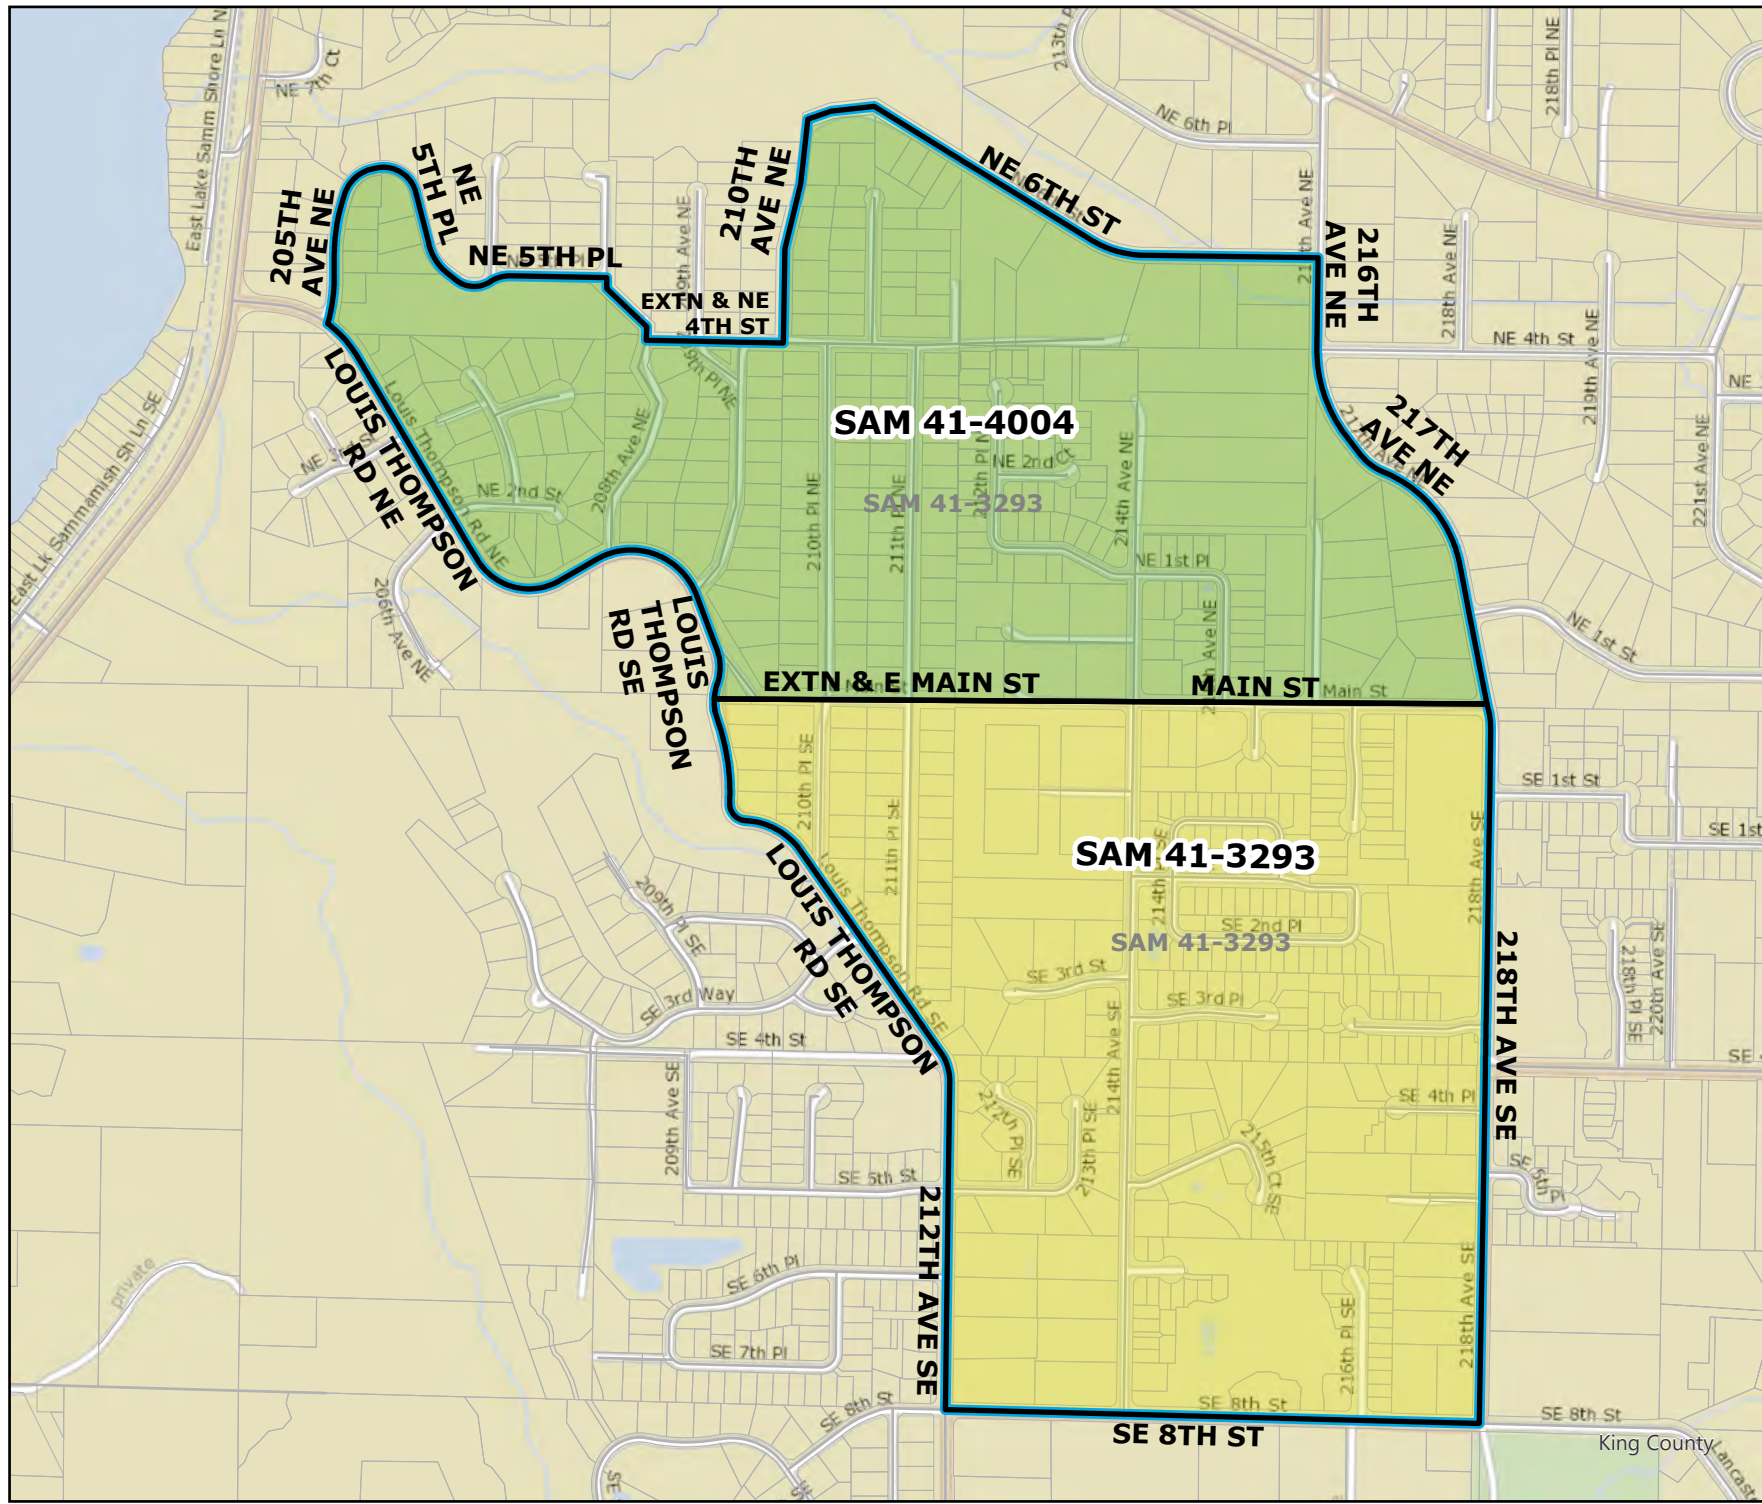

2025 Precinct Alterations

Code	Precinct Name	LG	CG	CC
4004	SAM 41-4004	41	8	3
3293	SAM 41-3293	41	8	3
Original Precinct(s)				
3293	SAM 41-3293	41	8	3

*: Denotes precinct(s) that have been abolished.
Precinct map produced by King County GIS Elections in accordance with KCC 1.12.101 & RCW 29A.16.040

Legend

- Original Precinct(s)
- New Precinct(s)
- Altered Precinct(s)