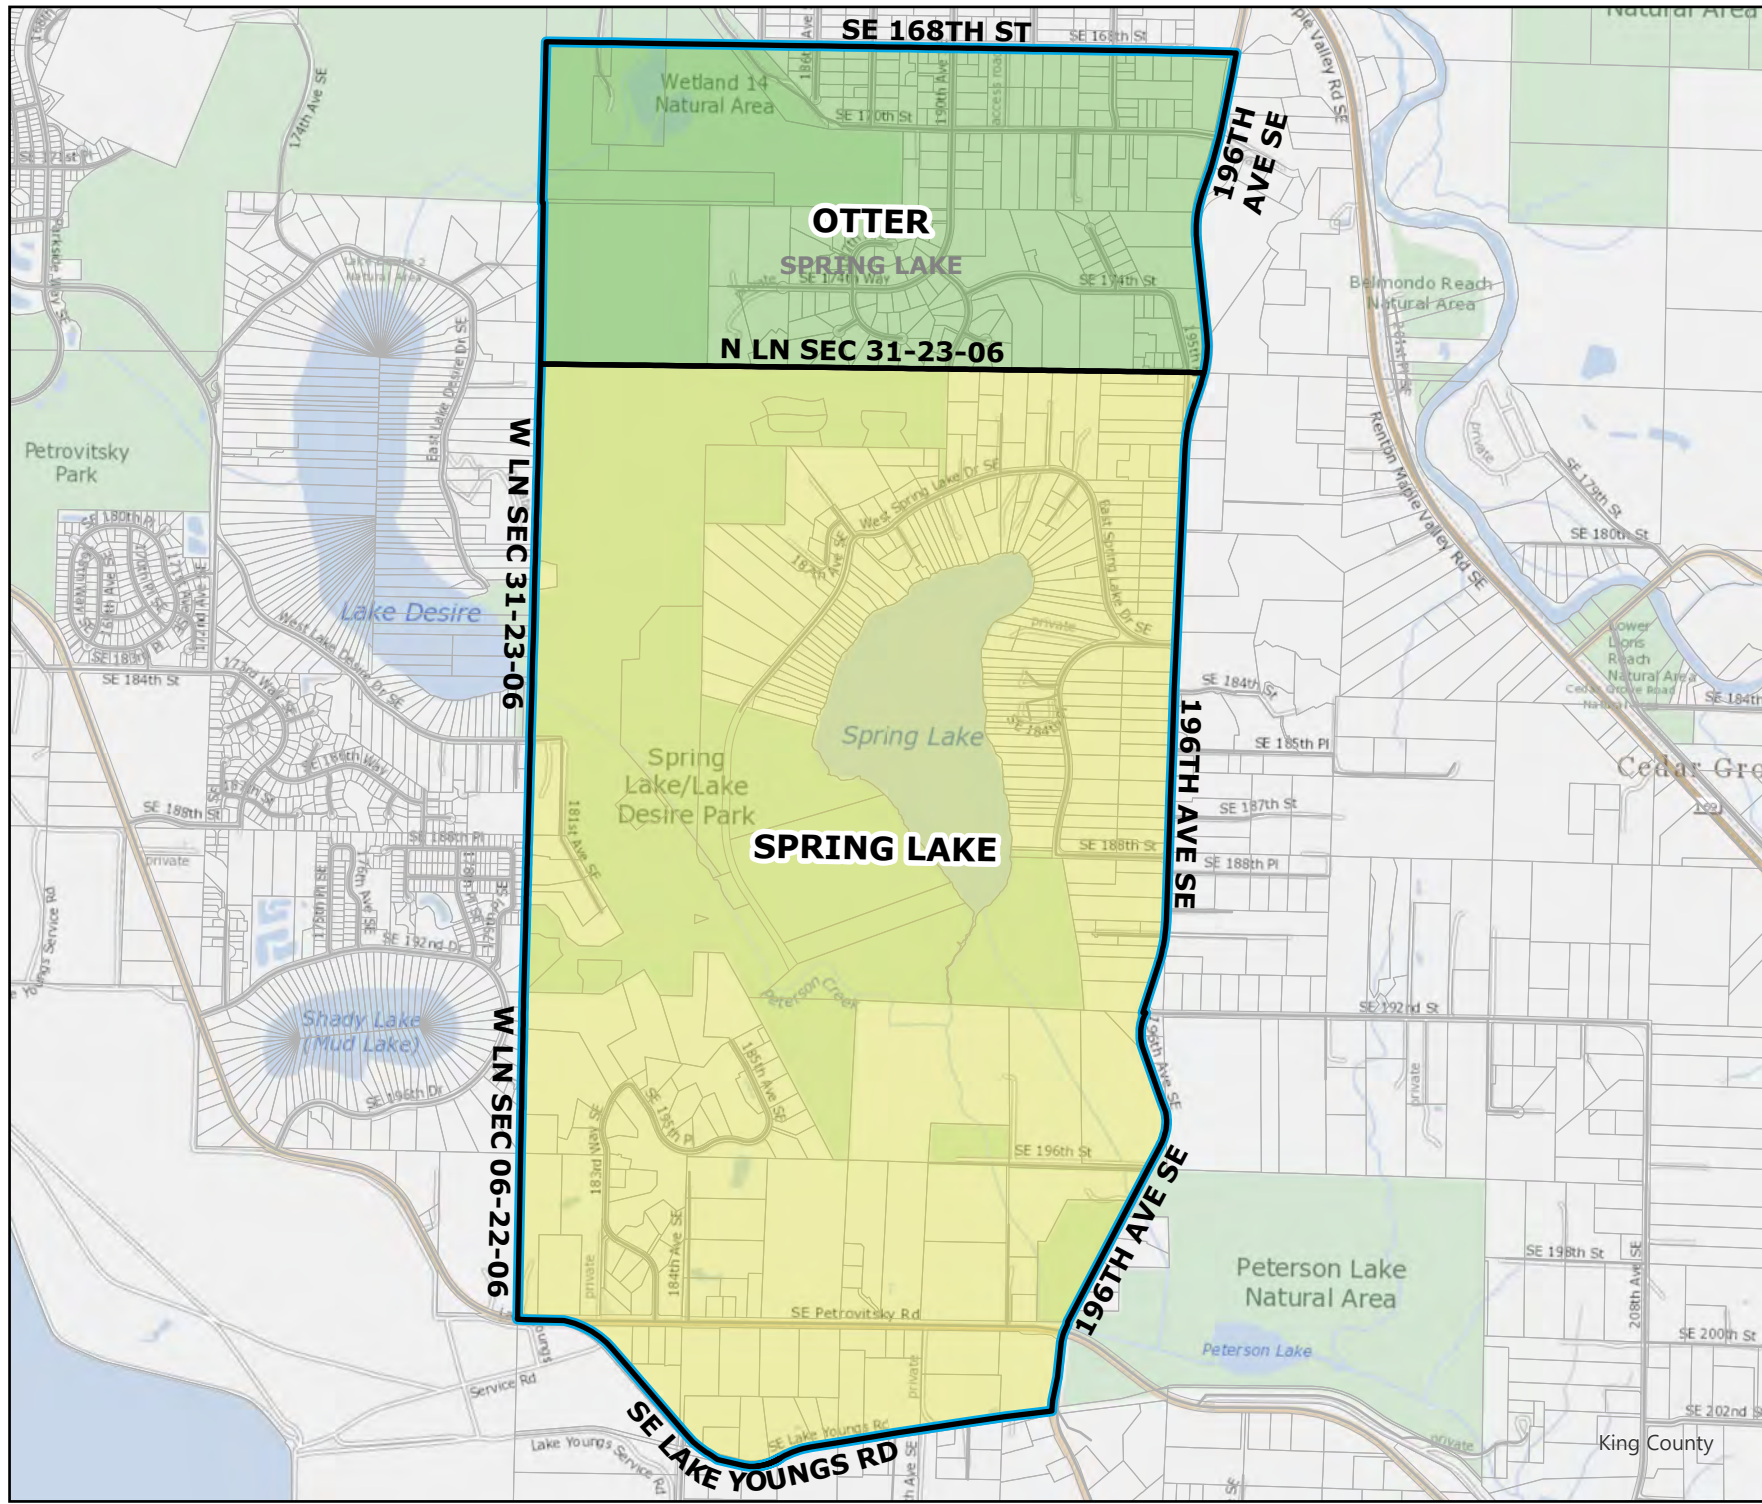

2025 Precinct Alterations

Code	Precinct Name	LG	CG	CC
4015	OTTER	5	8	9
1110	SPRING LAKE	5	8	9

Original Precinct(s)				
1110	SPRING LAKE	5	8	9

*: Denotes precinct(s) that have been abolished.
Precinct map produced by King County GIS Elections in accordance with KCC 1.12.101 & RCW 29A.16.040

Legend

- Original Precinct(s)
- New Precinct(s)
- Altered Precinct(s)