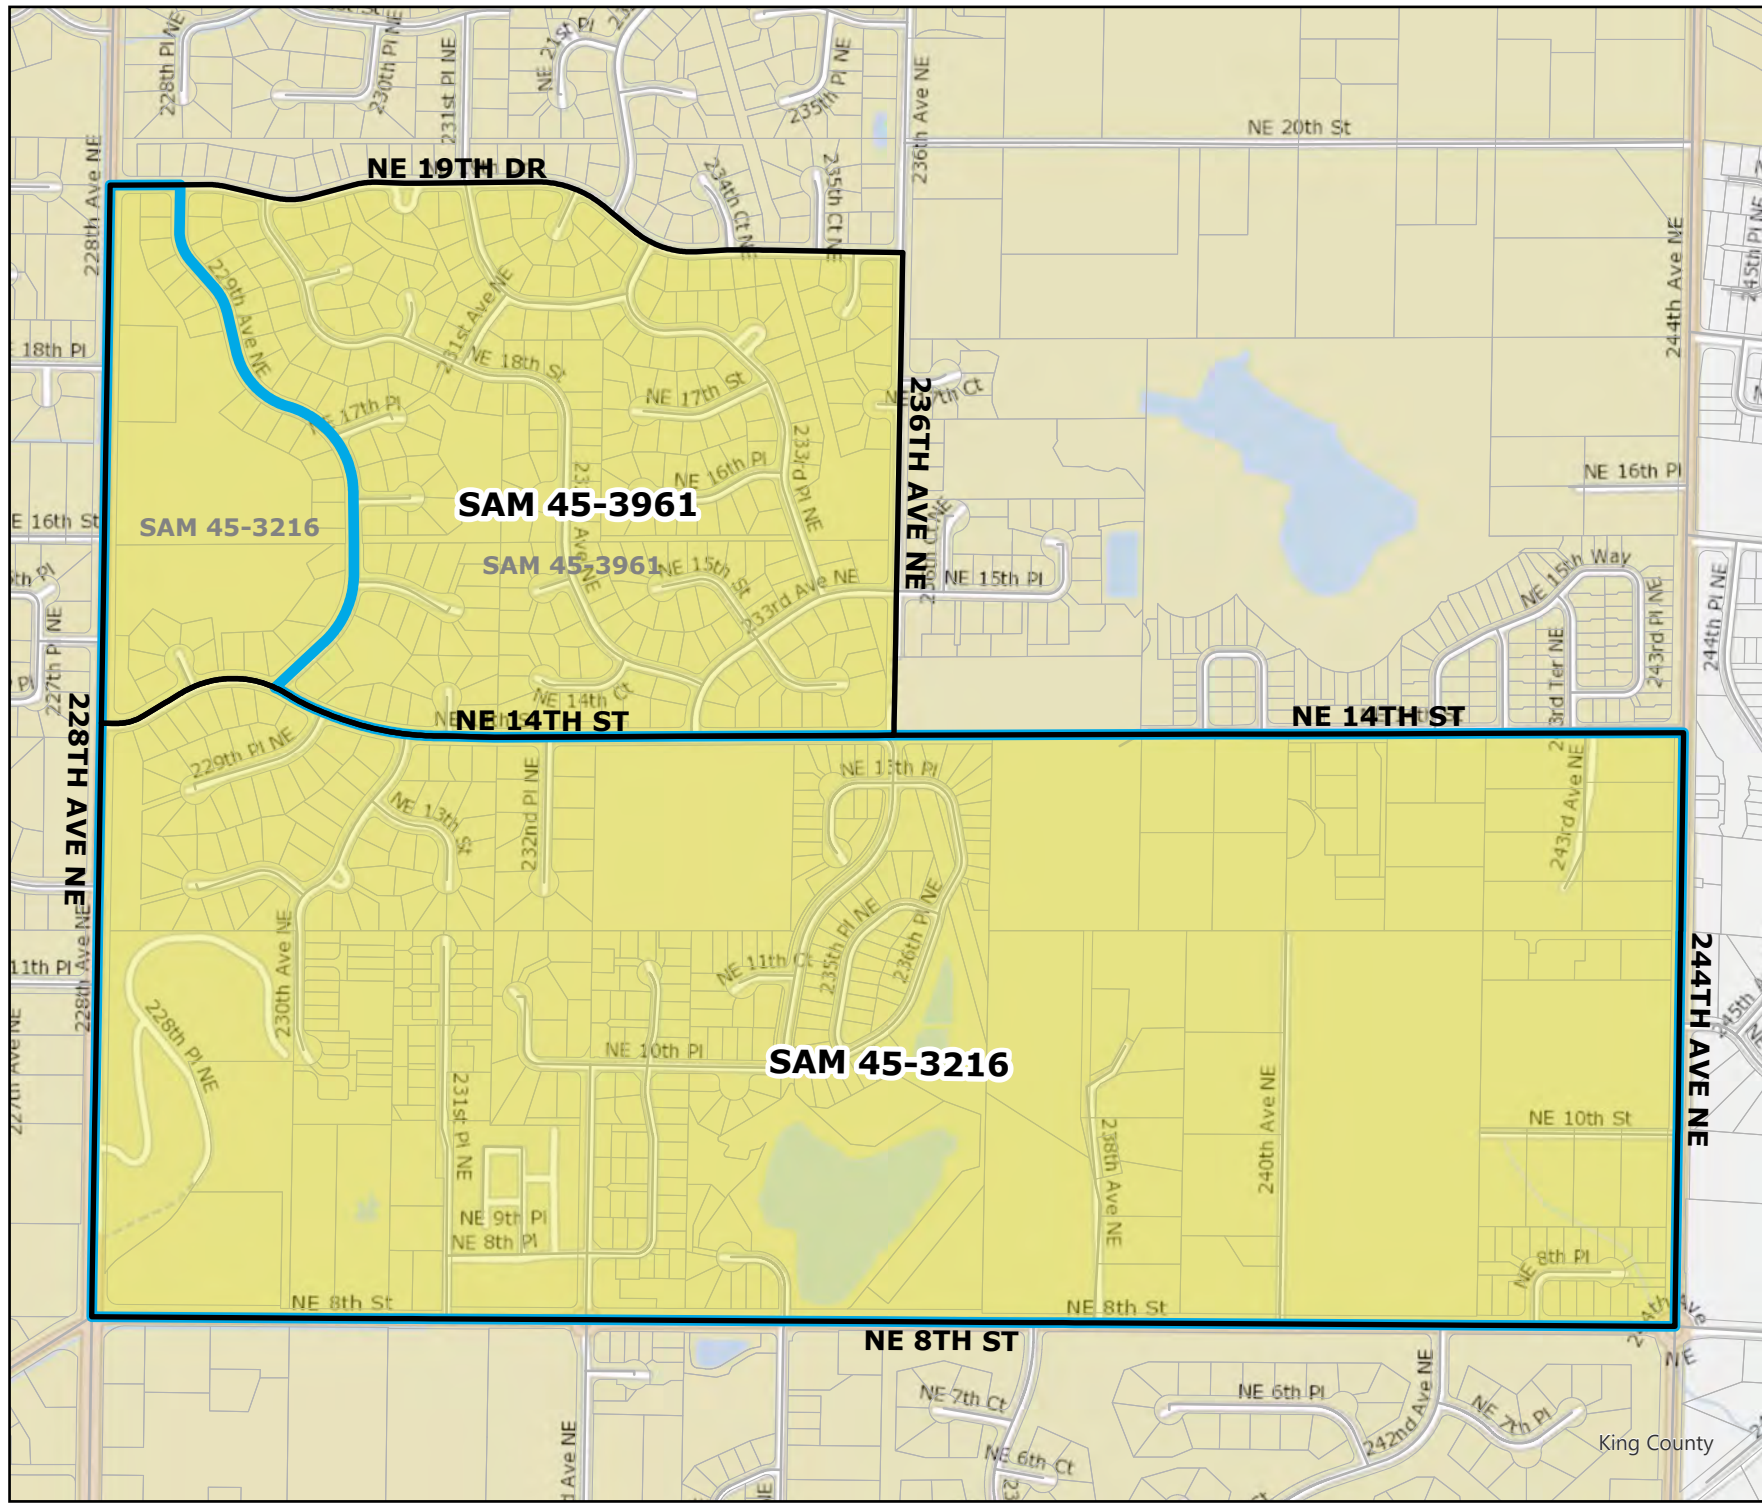

2025 Precinct Alterations

Code	Precinct Name	LG	CG	CC
3216	SAM 45-3216	45	8	3
3961	SAM 45-3961	45	8	3
Original Precinct(s)				
3216	SAM 45-3216	45	8	3
3961	SAM 45-3961	45	8	3

*: Denotes precinct(s) that have been abolished.
Precinct map produced by King County GIS Elections in accordance with KCC 1.12.101 & RCW 29A.16.040

Legend

- Original Precinct(s)
- New Precinct(s)
- Altered Precinct(s)

King County