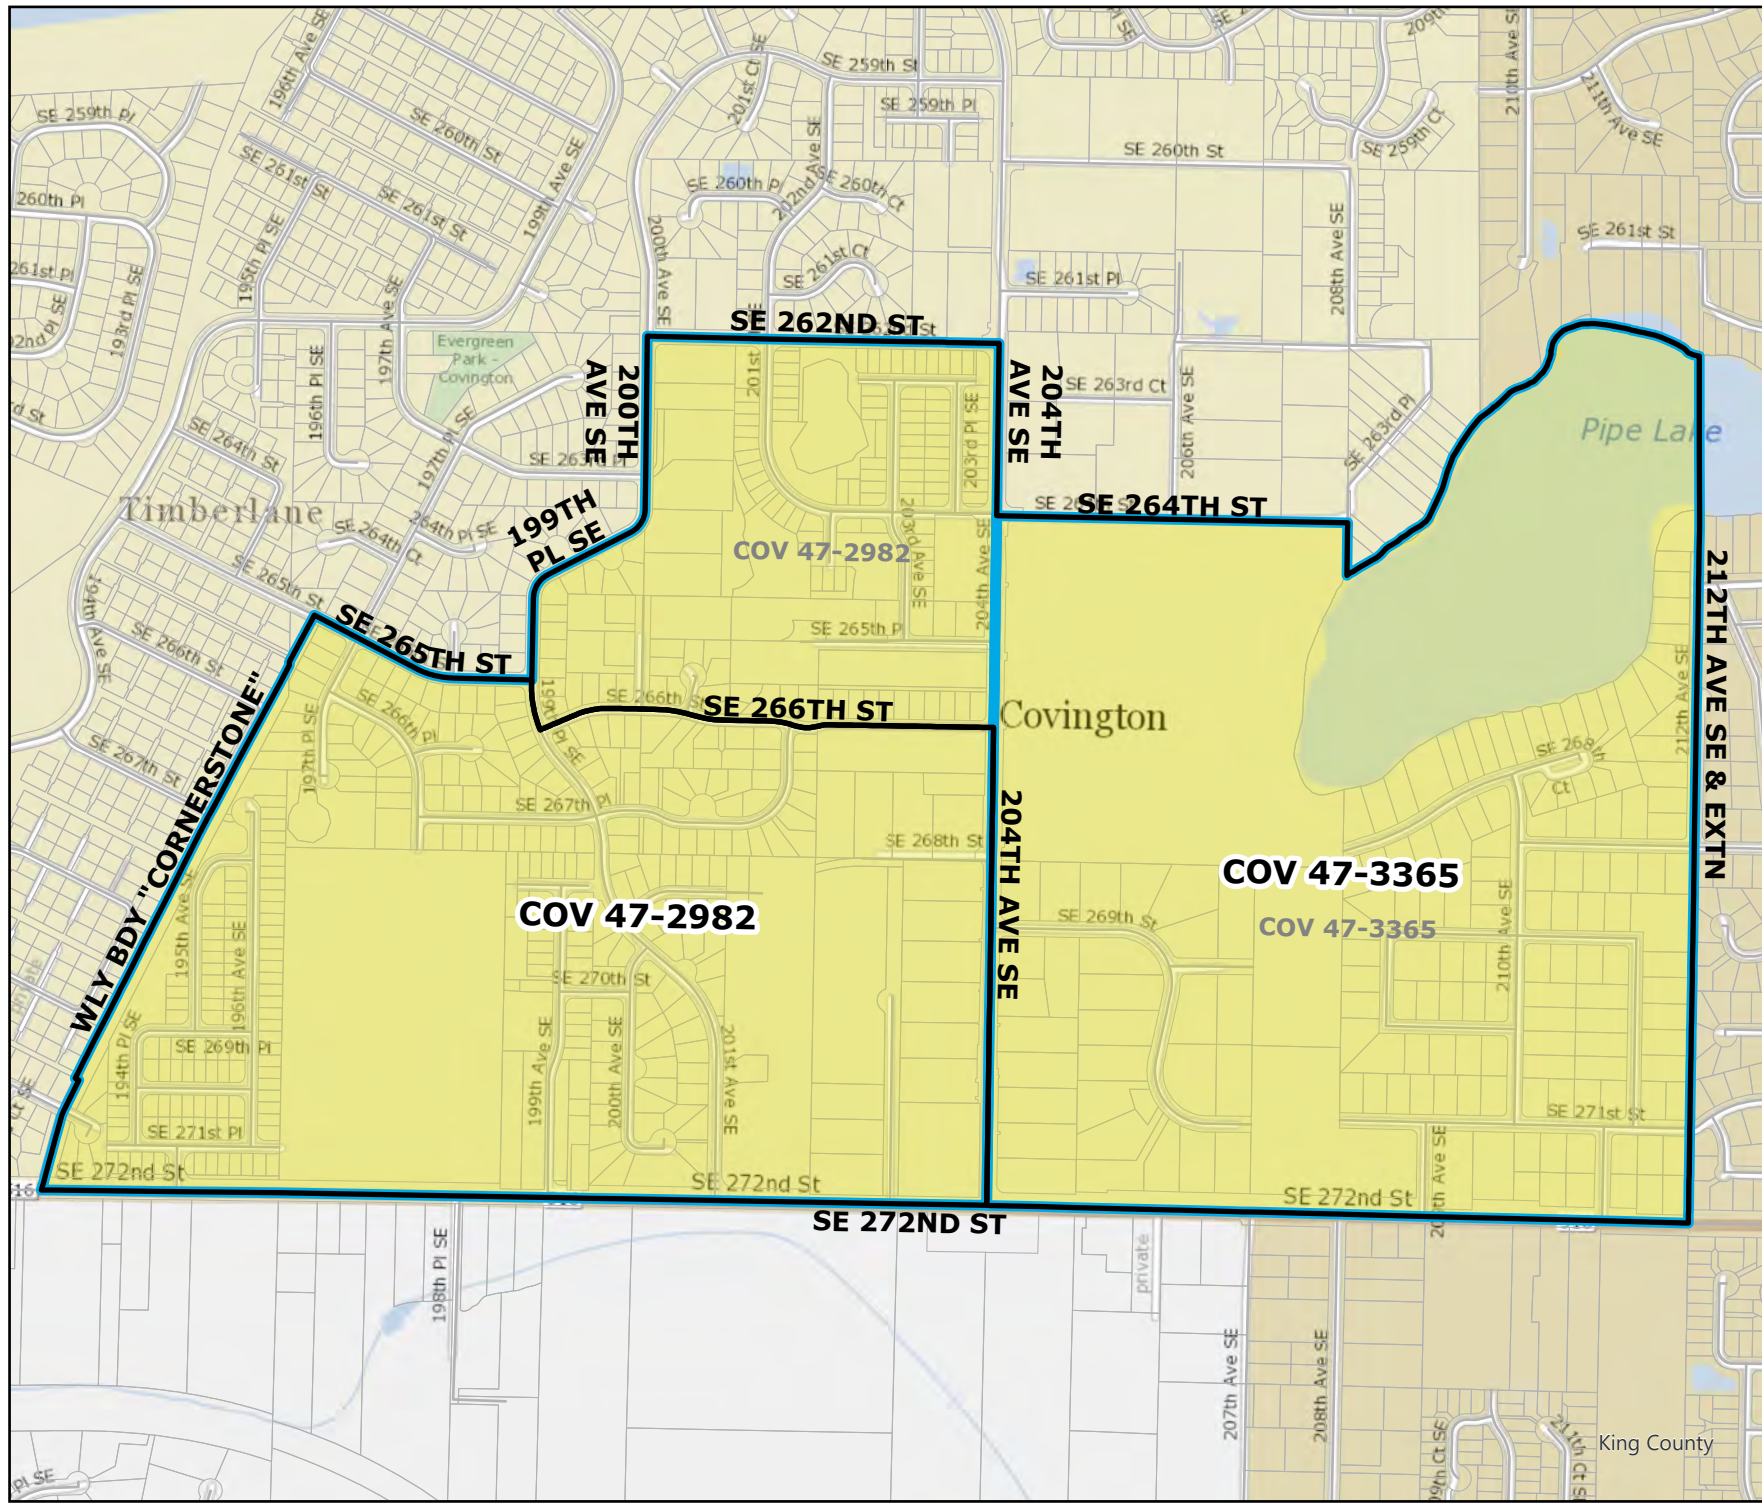

2025 Precinct Alterations

Code	Precinct Name	LG	CG	CC
2982	COV 47-2982	47	8	9
3365	COV 47-3365	47	8	9
Original Precinct(s)				
2982	COV 47-2982	47	8	9
3365	COV 47-3365	47	8	9

*: Denotes precinct(s) that have been abolished.
Precinct map produced by King County GIS Elections in accordance with KCC 1.12.101 & RCW 29A.16.040

Legend

- Original Precinct(s)
- New Precinct(s)
- Altered Precinct(s)