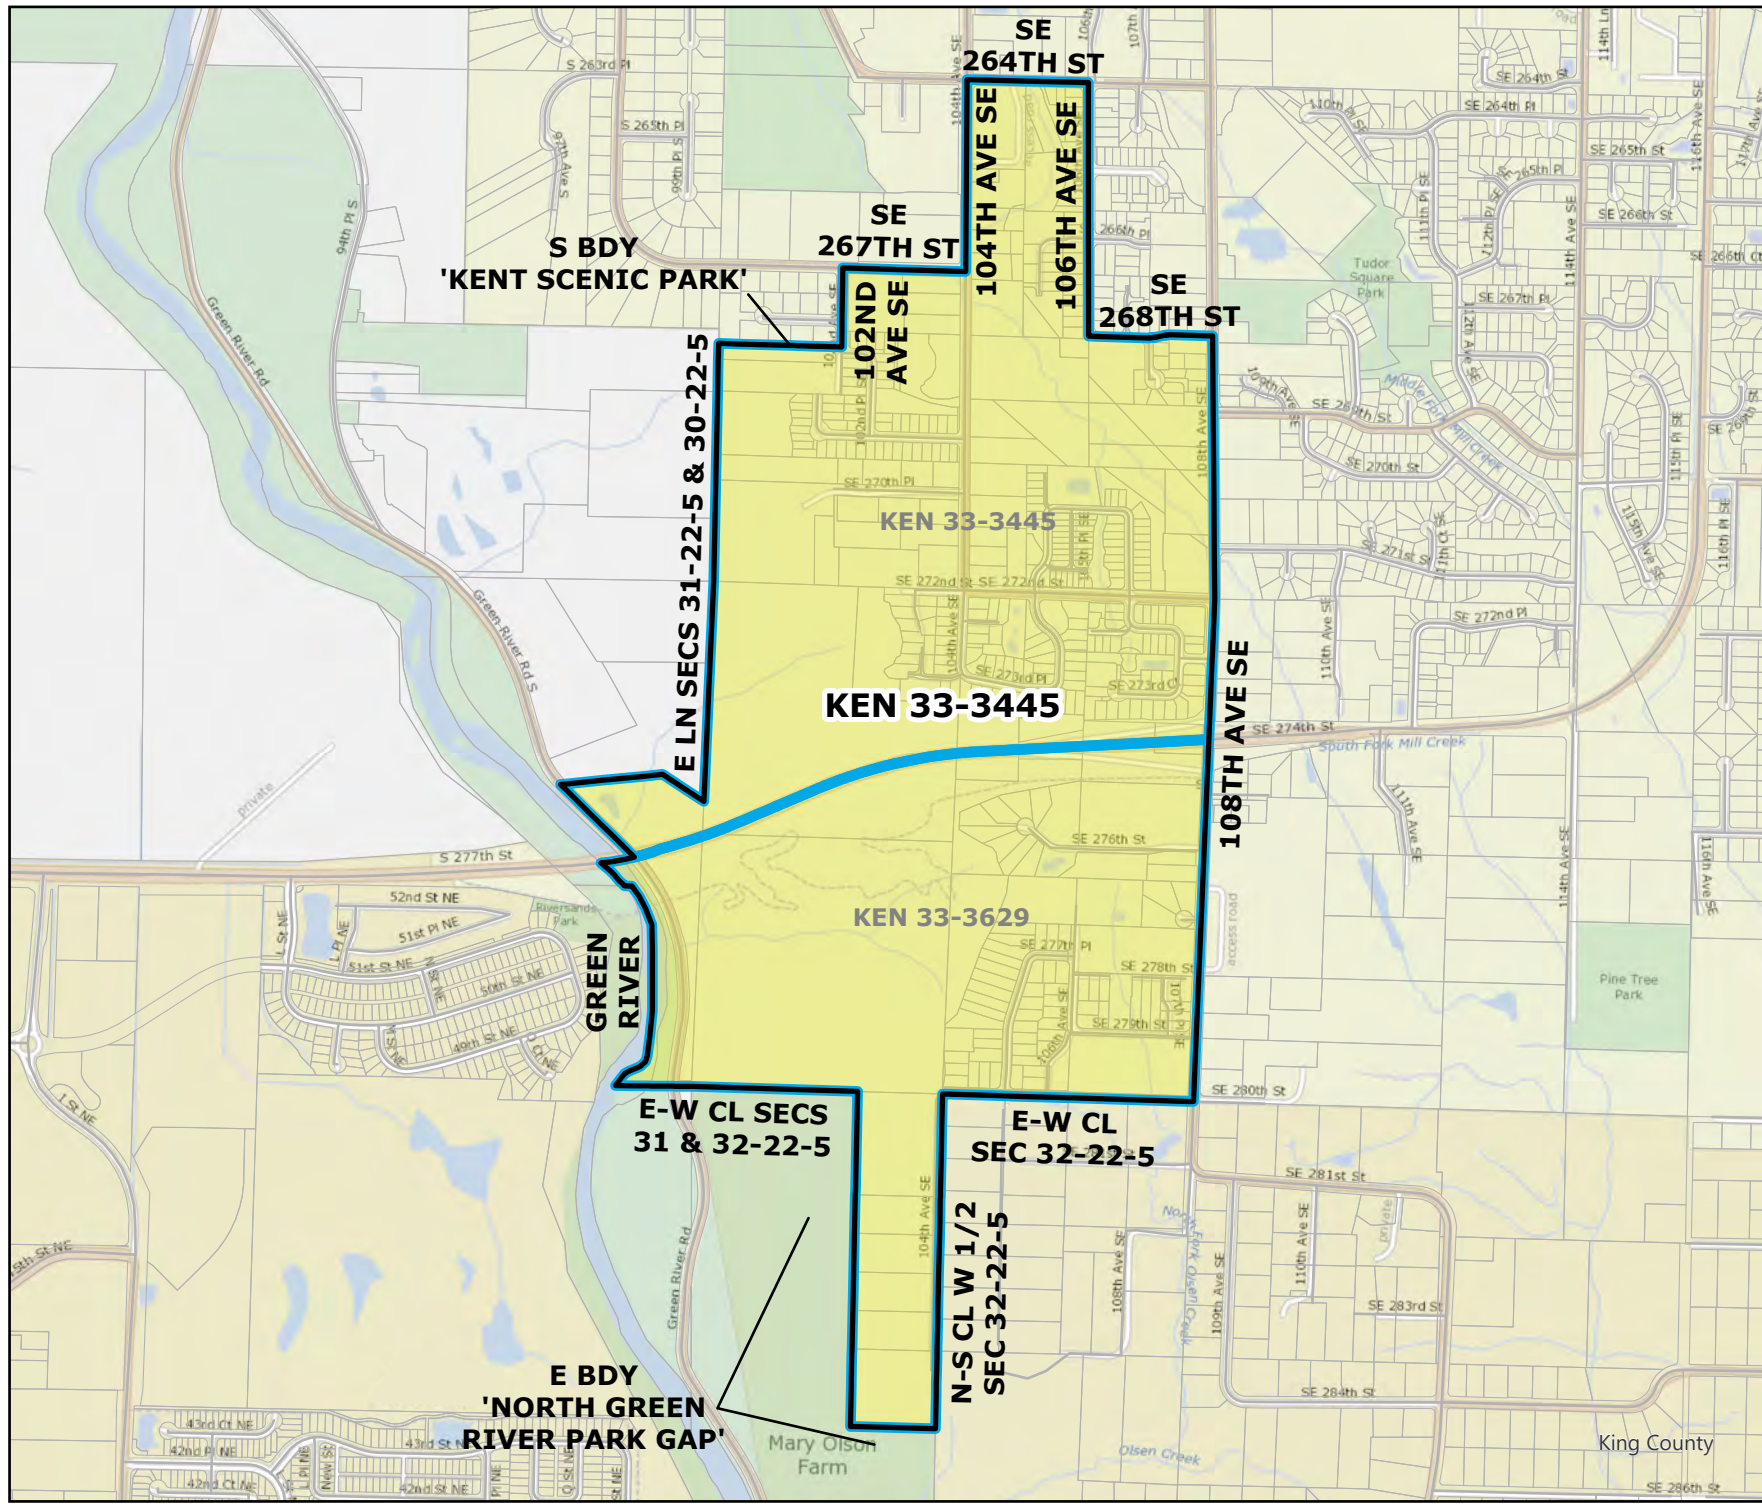

2025 Precinct Alterations

Code	Precinct Name	LG	CG	CC
3445	KEN 33-3445	33	9	7
Original Precinct(s)				
3445	KEN 33-3445	33	9	7
3629	KEN 33-3629 *	33	9	7

*: Denotes precinct(s) that have been abolished.
Precinct map produced by King County GIS Elections in accordance with KCC 1.12.101 & RCW 29A.16.040

Legend

- Original Precinct(s)
- New Precinct(s)
- Altered Precinct(s)