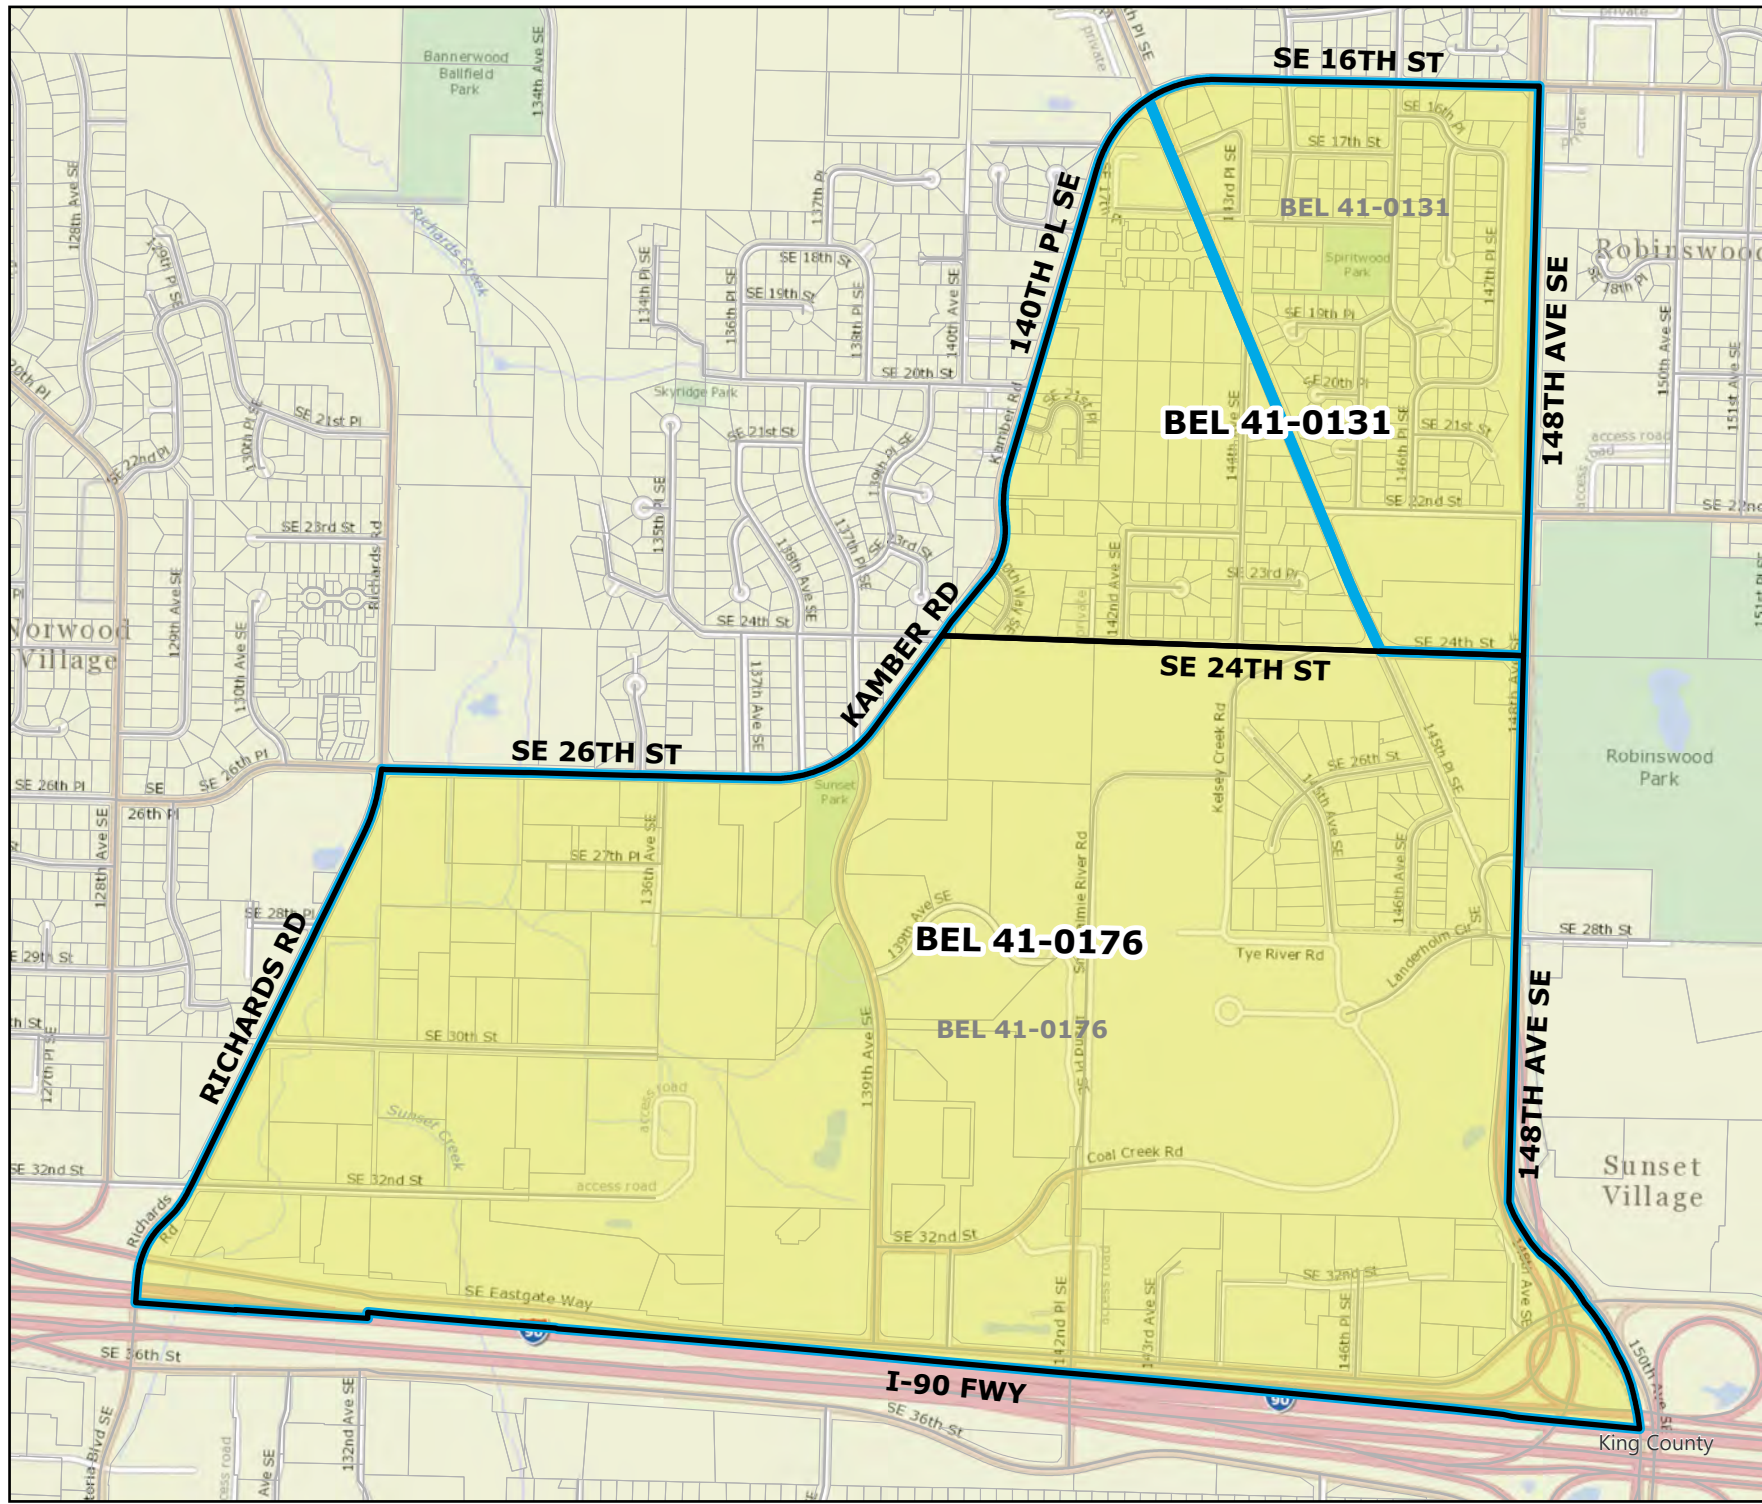

2025 Precinct Alterations

Code	Precinct Name	LG	CG	CC
0176	BEL 41-0176	41	9	6
0131	BEL 41-0131	41	9	6
Original Precinct(s)				
0176	BEL 41-0176	41	9	6
0131	BEL 41-0131	41	9	6

*: Denotes precinct(s) that have been abolished.
Precinct map produced by King County GIS Elections in accordance with KCC 1.12.101 & RCW 29A.16.040

Legend

- Original Precinct(s)
- New Precinct(s)
- Altered Precinct(s)