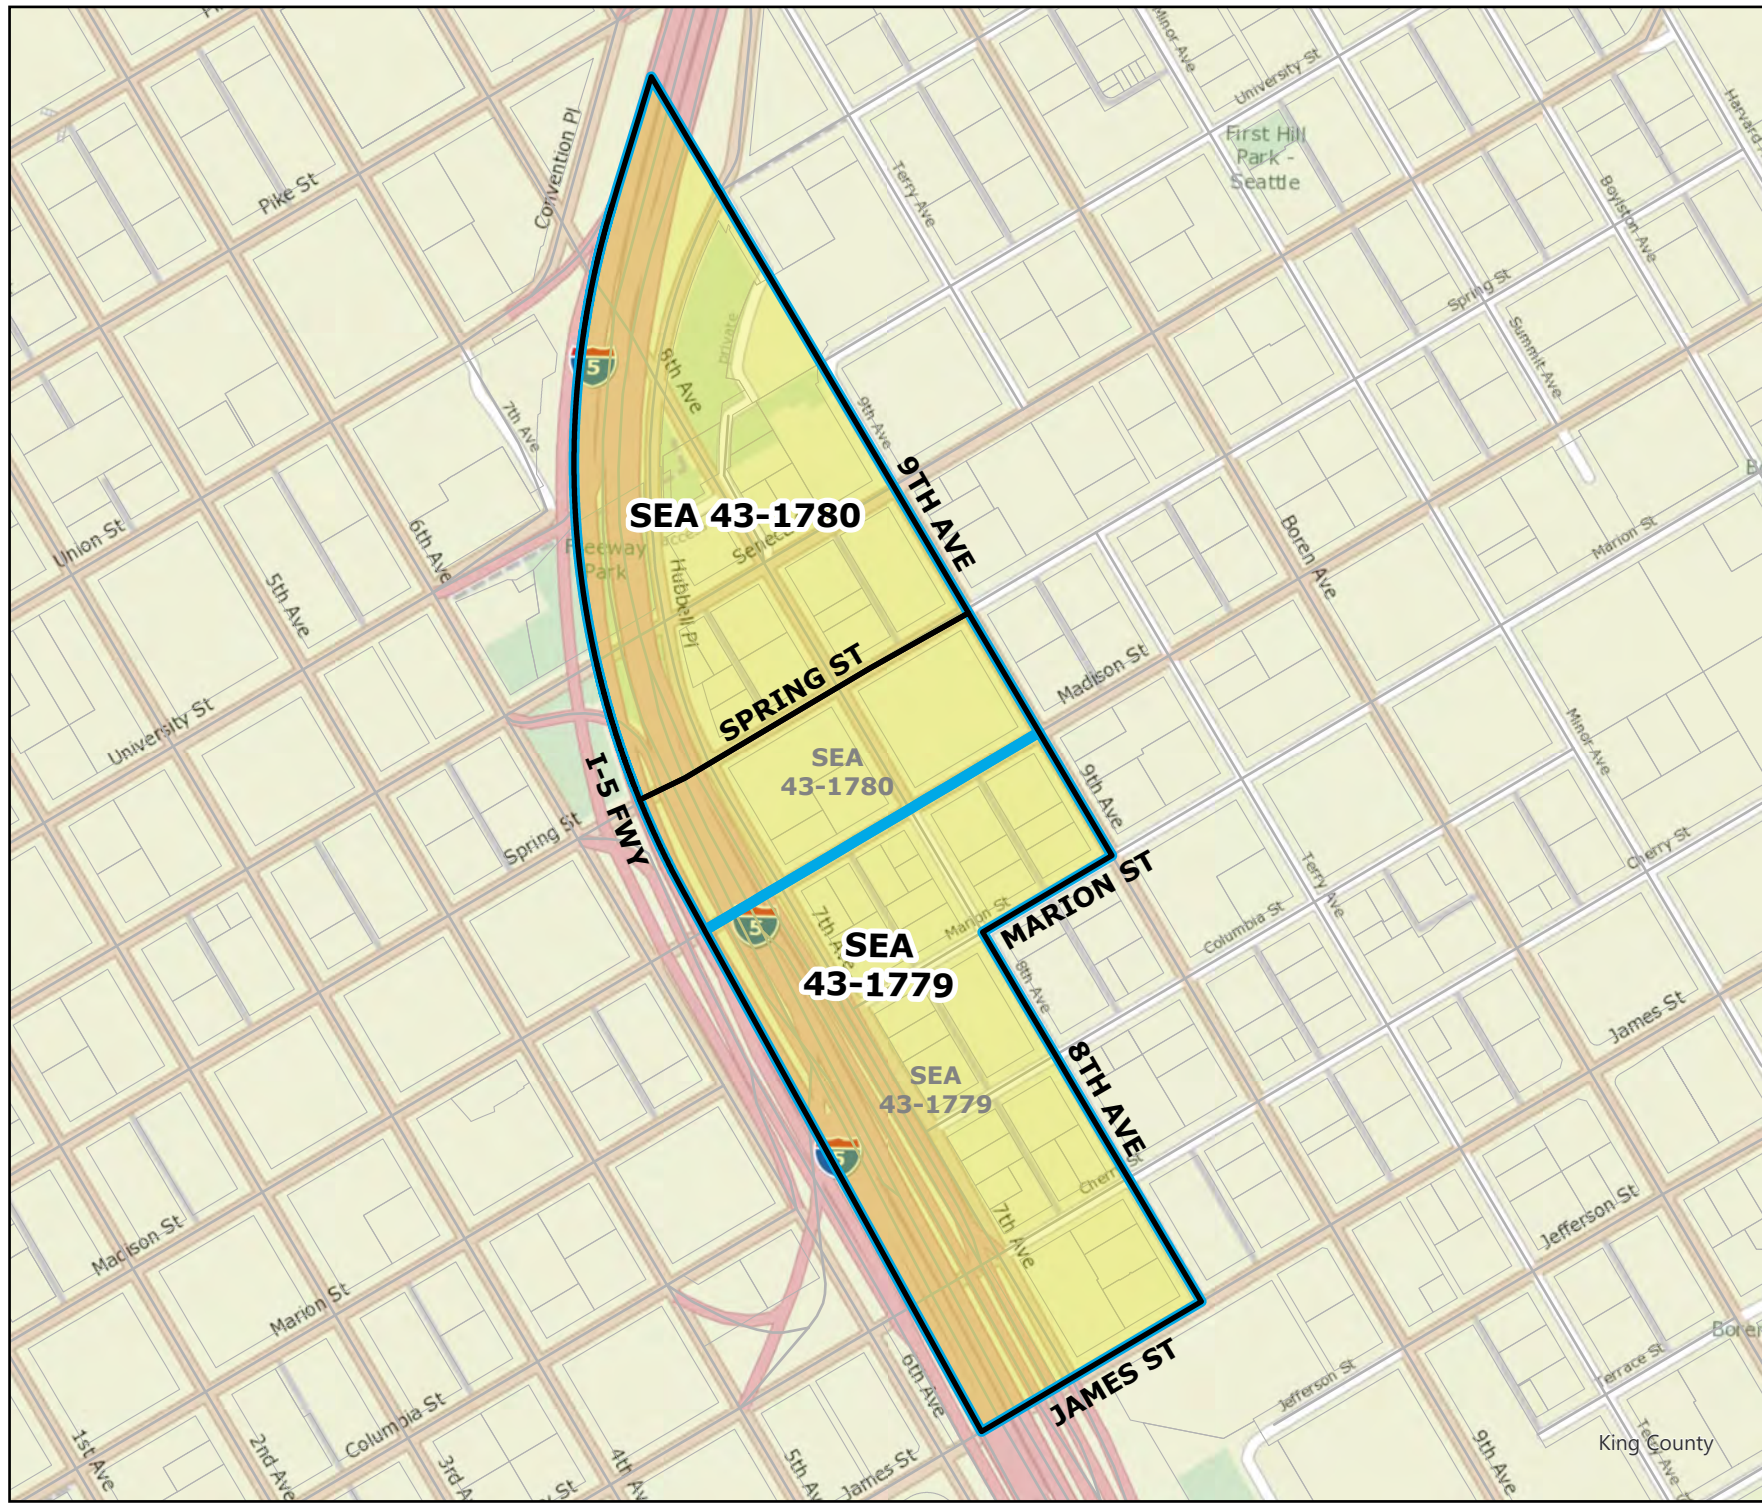

Legend

- Original Precinct(s)
- New Precinct(s)
- Altered Precinct(s)

2025 Precinct Alterations

Code	Precinct Name	LG	CG	CC
1780	SEA 43-1780	43	7	8
1779	SEA 43-1779	43	7	8
Original Precinct(s)				
1780	SEA 43-1780	43	7	8
1779	SEA 43-1779	43	7	8