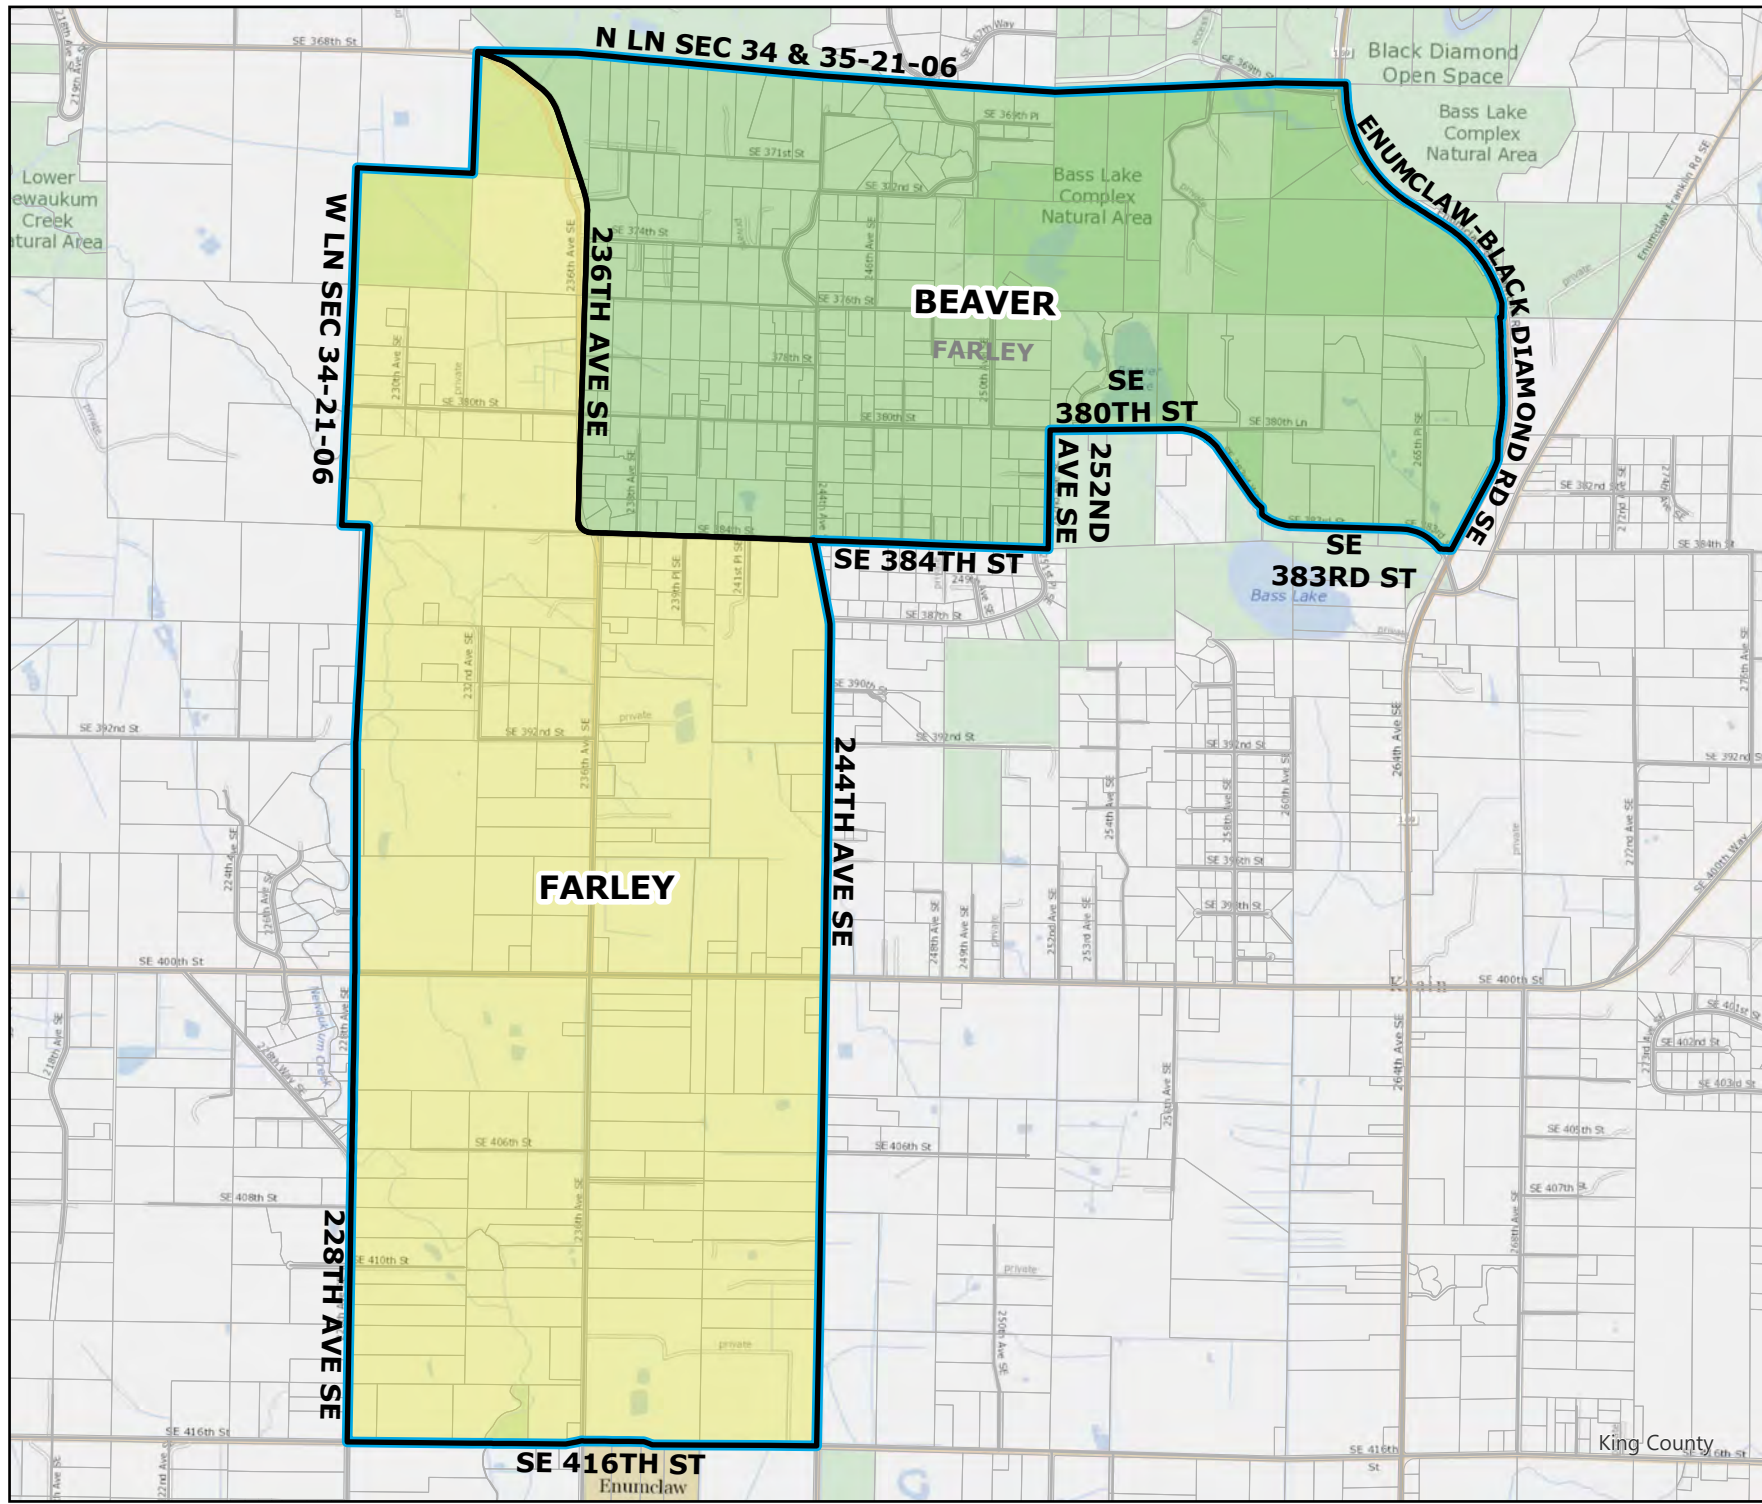

Legend

- Original Precinct(s)
- New Precinct(s)
- Altered Precinct(s)

2025 Precinct Alterations

Code	Precinct Name	LG	CG	CC
0418	ENM 05-0418	5	8	9
0413	ENM 05-0413	5	8	9
Original Precinct(s)				
0418	ENM 05-0418	5	8	9
0413	ENM 05-0413	5	8	9

*: Denotes precinct(s) that have been abolished.
 Precinct map produced by King County GIS Elections in accordance with KCC 1.12.101 & RCW 29A.16.040

Legend

- Original Precinct(s)
- New Precinct(s)
- Altered Precinct(s)