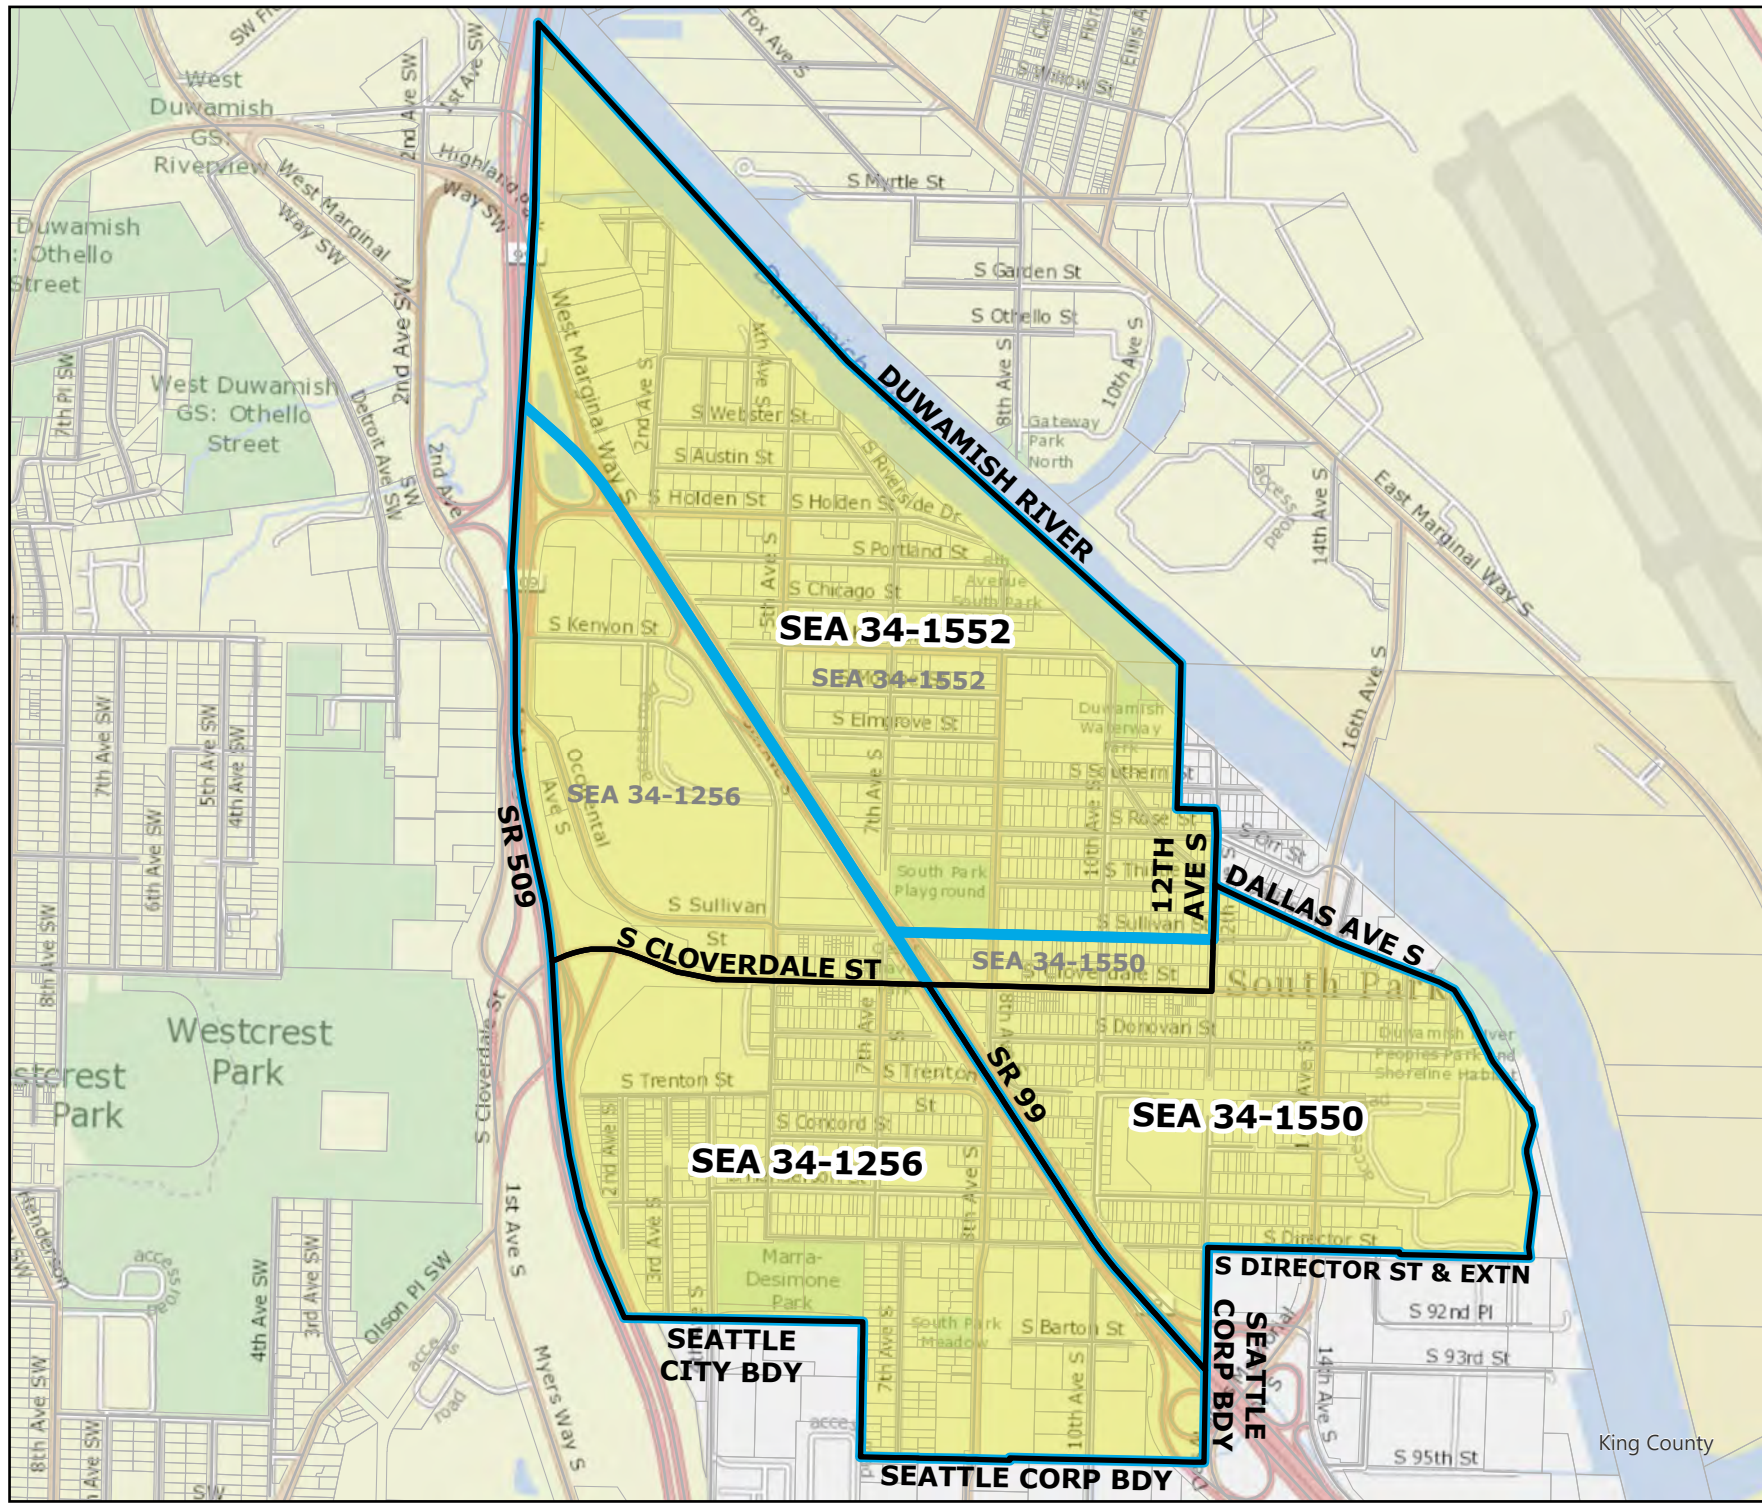

2025 Precinct Alterations

Code	Precinct Name	LG	CG	CC
1256	SEA 34-1256	34	7	8
1550	SEA 34-1550	34	7	8
1552	SEA 34-1552	34	7	8

Original Precinct(s)				
1256	SEA 34-1256	34	7	8
1550	SEA 34-1550	34	7	8
1552	SEA 34-1552	34	7	8

*: Denotes precinct(s) that have been abolished.
Precinct map produced by King County GIS Elections in accordance with KCC 1.12.101 & RCW 29A.16.040

Legend

- Original Precinct(s)
- New Precinct(s)
- Altered Precinct(s)