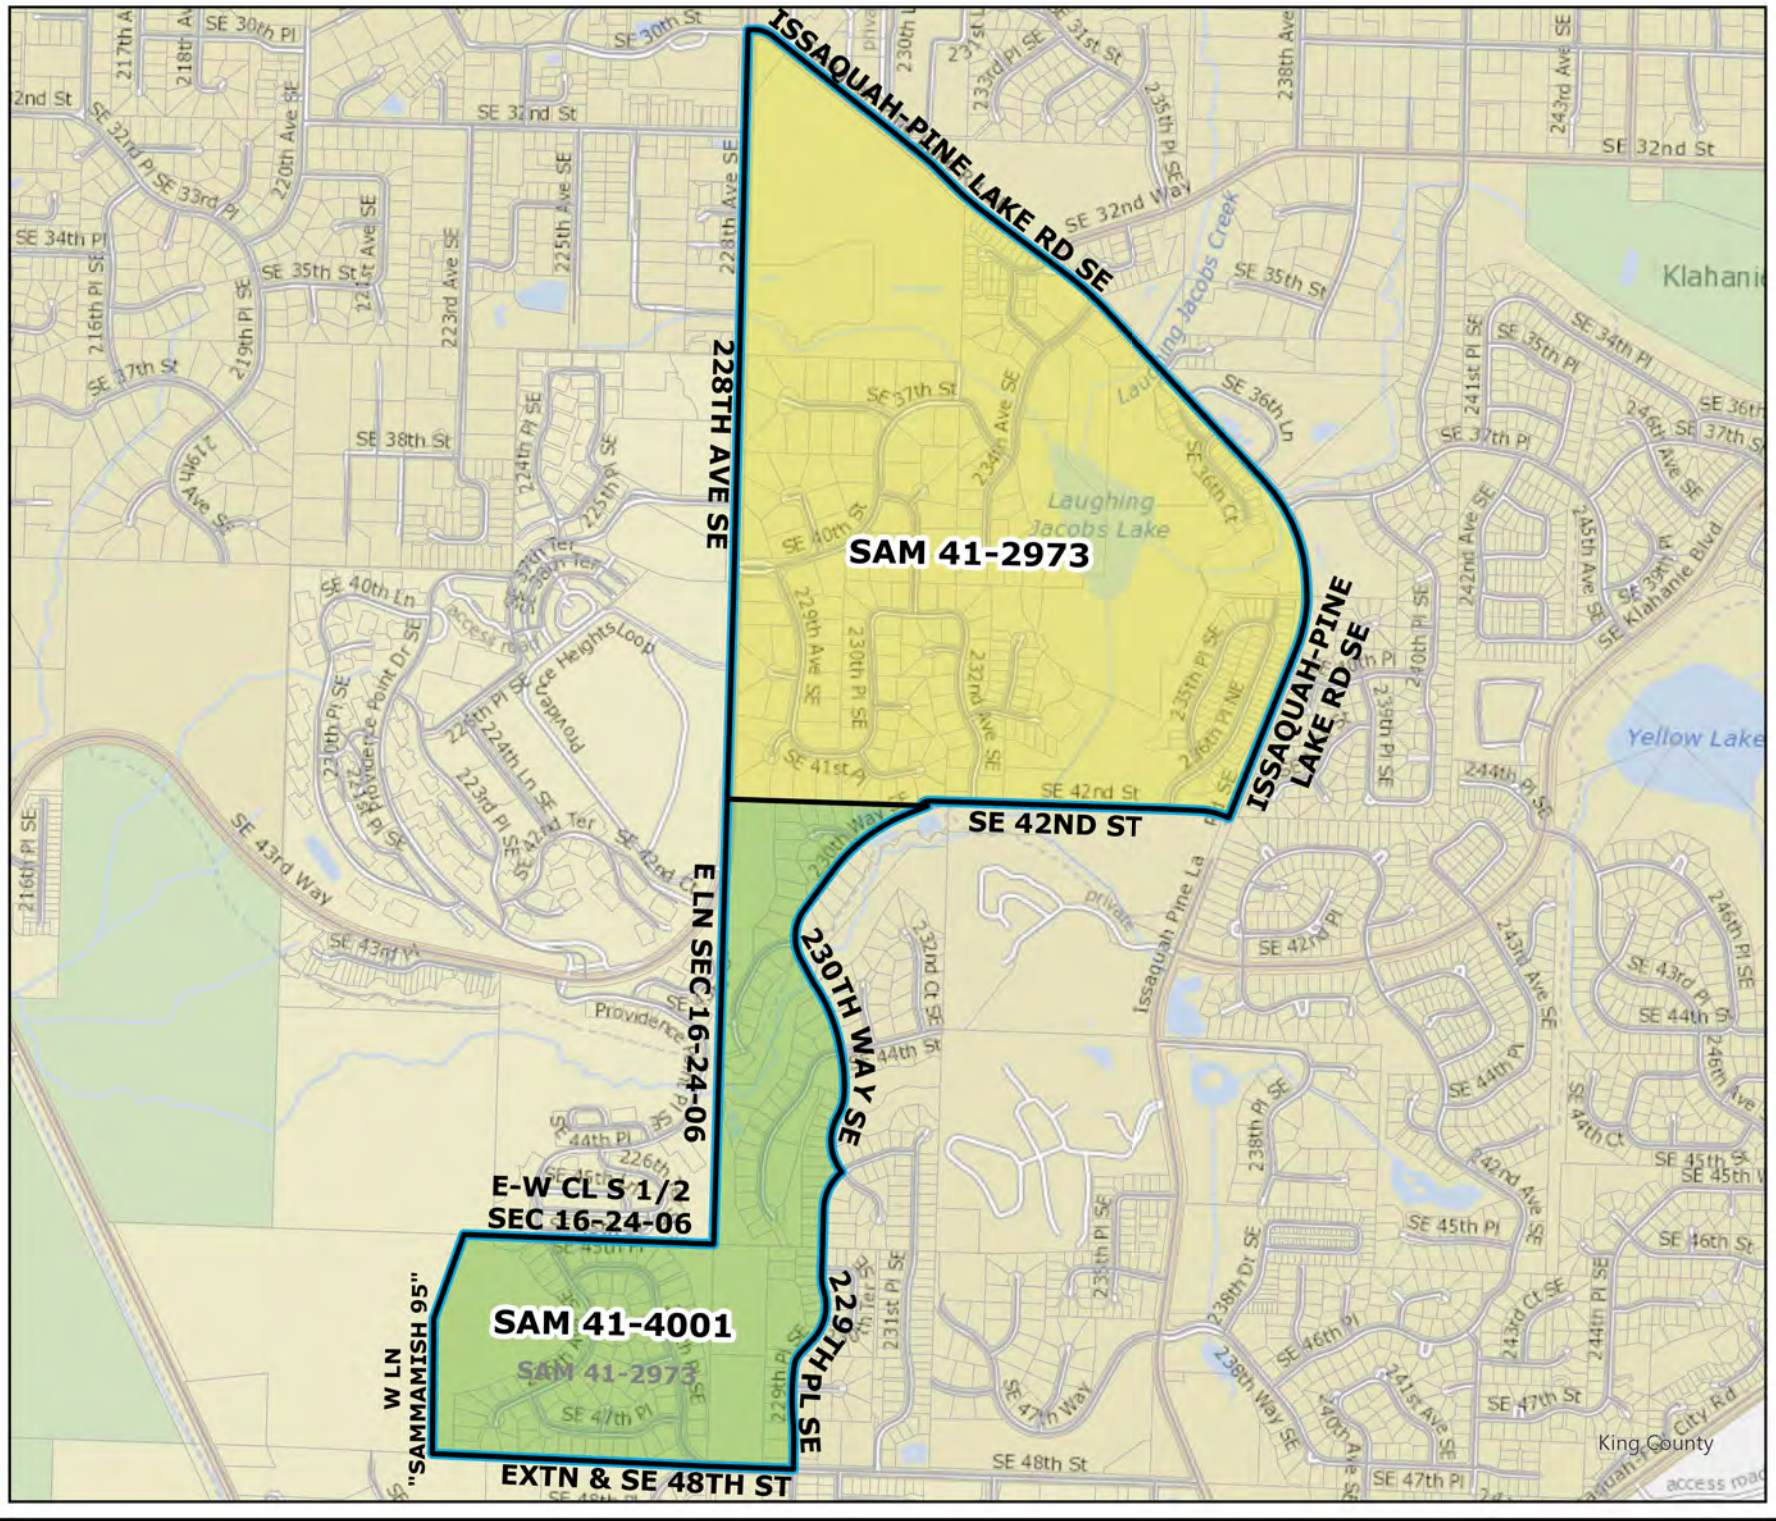

2025 Precinct Alterations

Code	Precinct Name	LG	CG	CC
4001	SAM 41-4001	41	8	3
2973	SAM 41-2973	41	8	3
Original Precinct(s)				
2973	SAM 41-2973	41	8	3

*: Denotes precinct(s) that have been abolished.
Precinct map produced by King County GIS Elections in accordance with KCC 1.12.101 & RCW 29A.16.040

Legend

- Original Precinct(s)
- New Precinct(s)
- Altered Precinct(s)