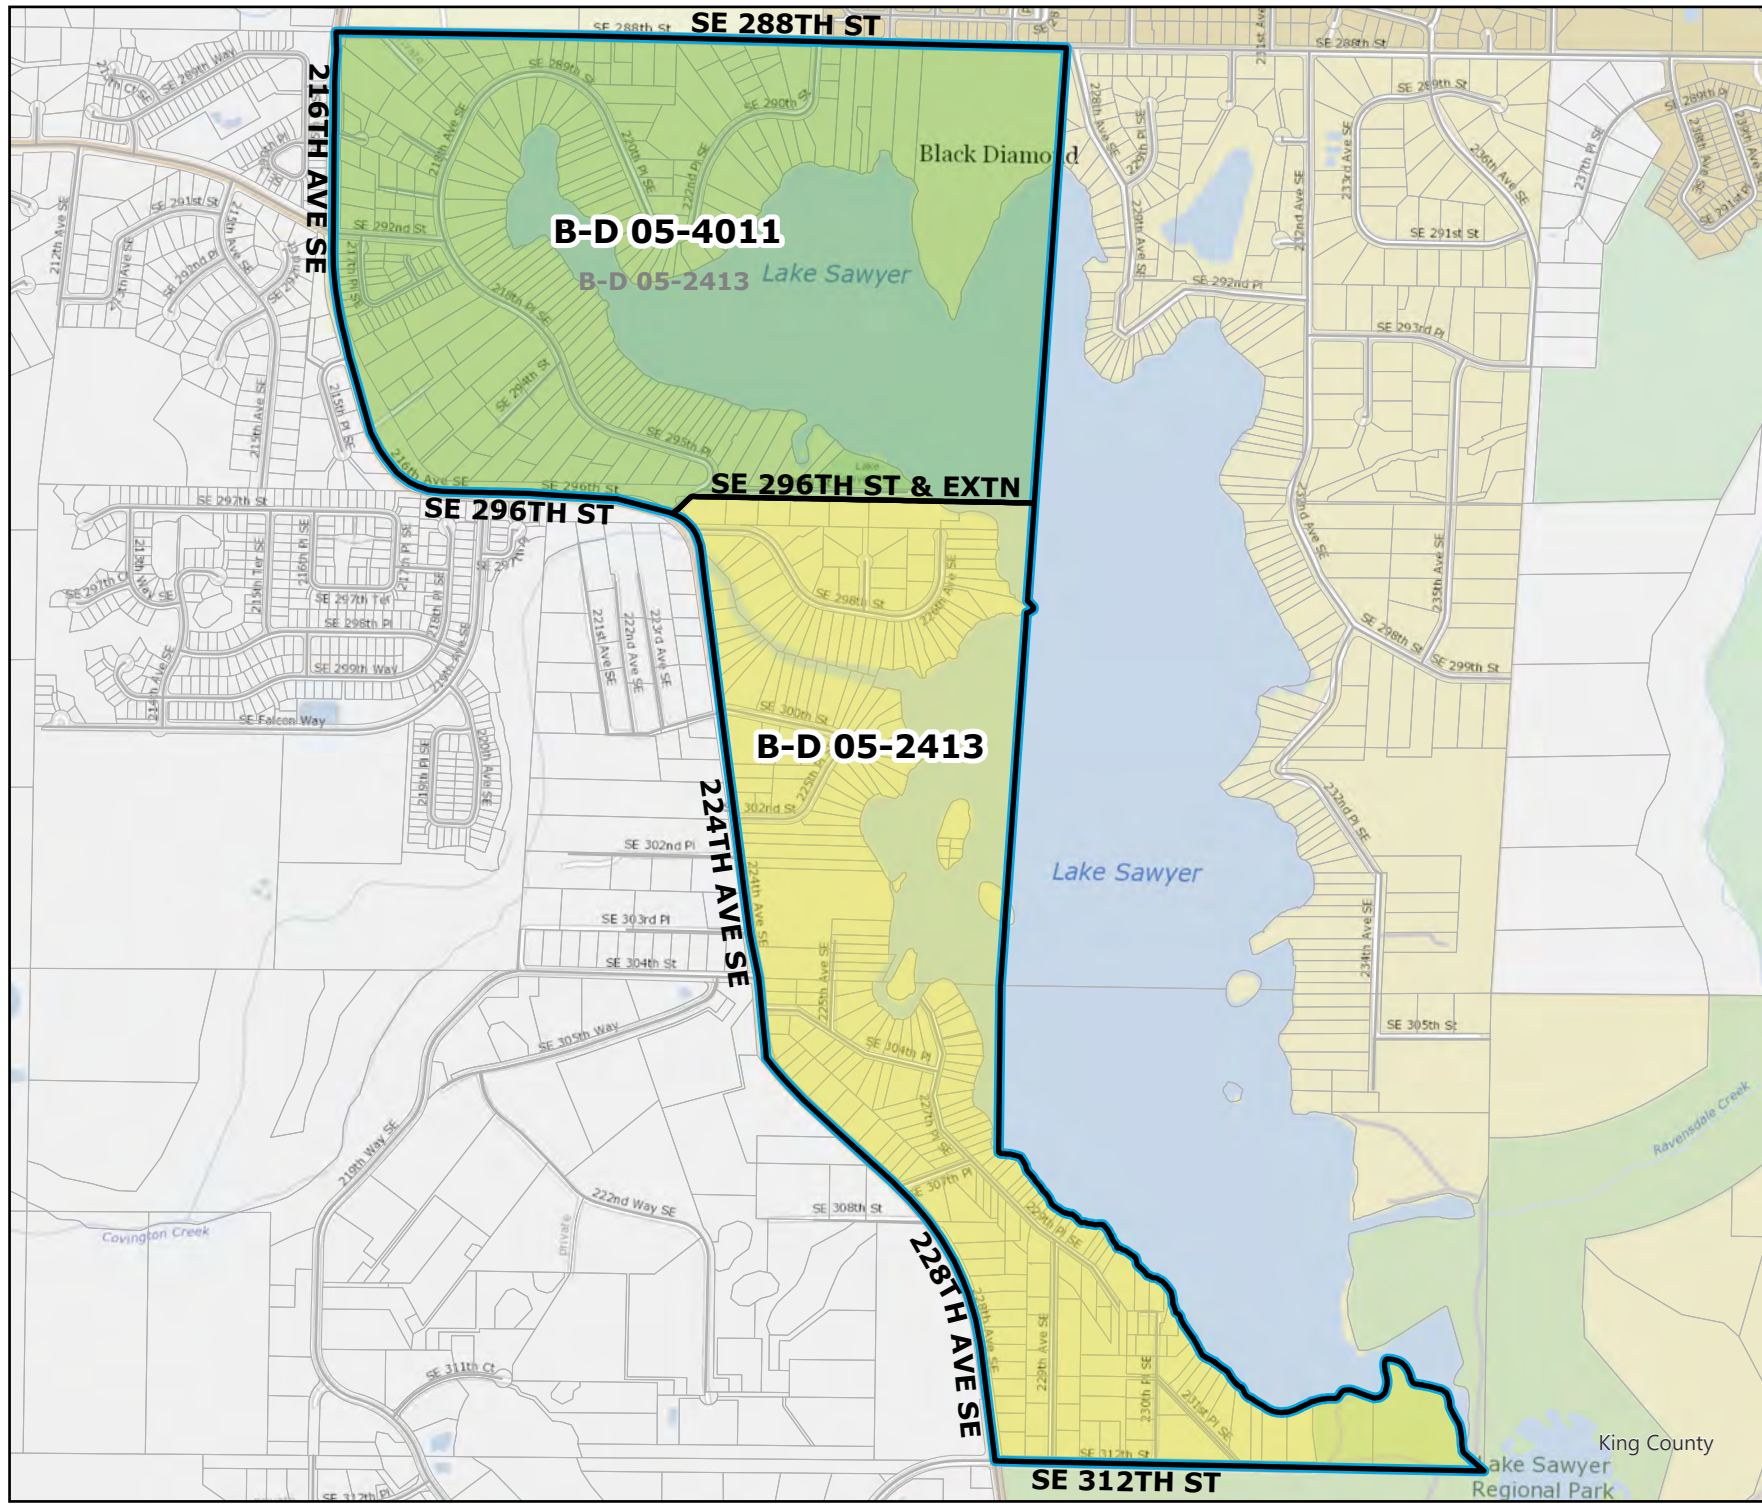

2025 Precinct Alterations

Code	Precinct Name	LG	CG	CC
4011	B-D 05-4011	5	8	9
2413	B-D 05-2413	5	8	9
Original Precinct(s)				
2413	B-D 05-2413	5	8	9

*: Denotes precinct(s) that have been abolished.
Precinct map produced by King County GIS Elections in accordance with KCC 1.12.101 & RCW 29A.16.040

Legend

- Original Precinct(s)
- New Precinct(s)
- Altered Precinct(s)