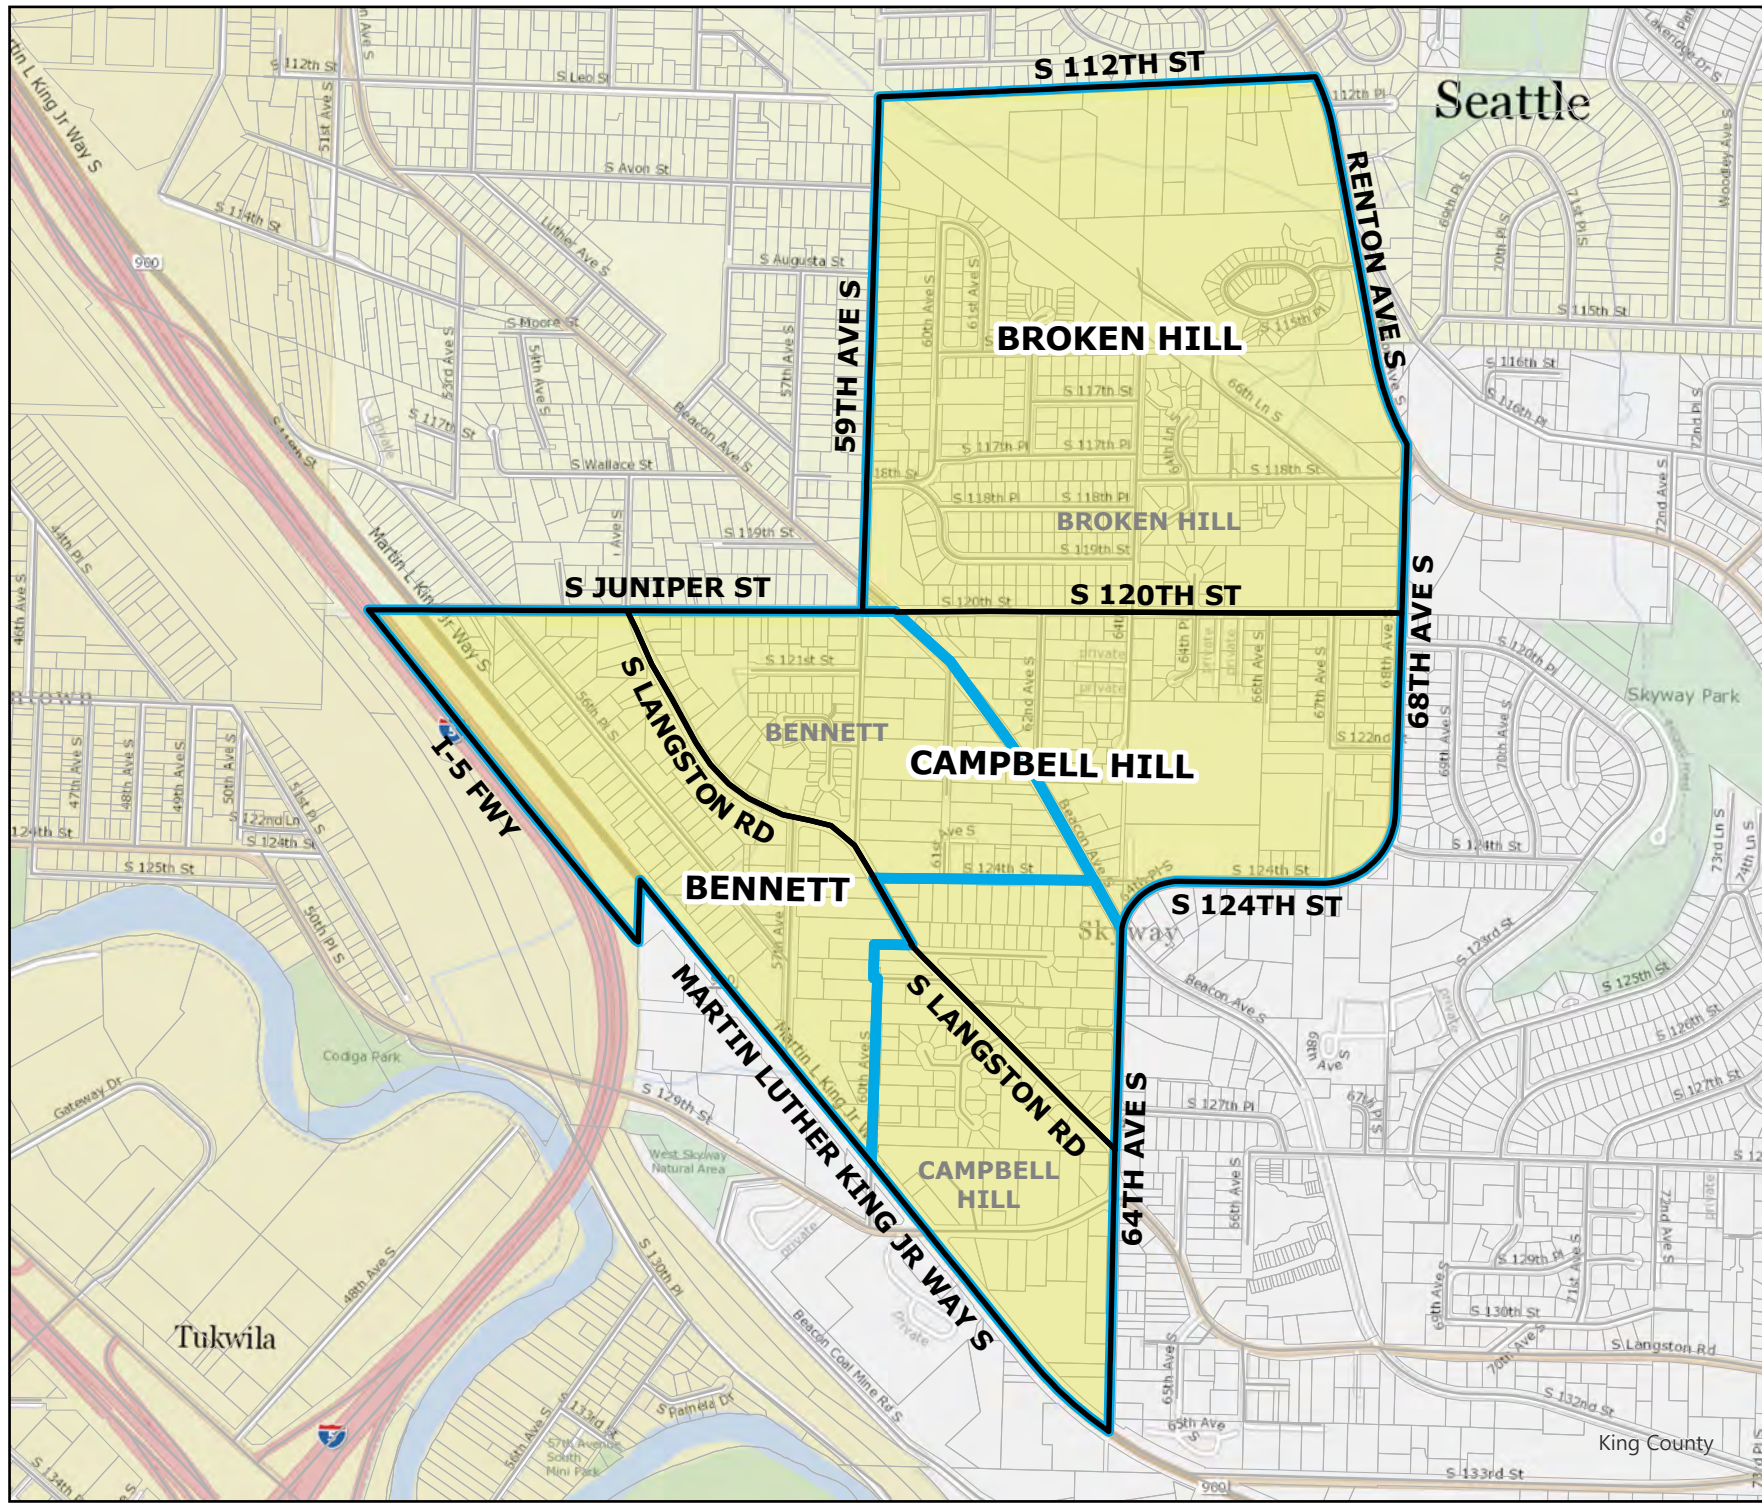

2025 Precinct Alterations

Code	Precinct Name	LG	CG	CC
0271	BROKEN HILL	37	9	2
3891	BENNETT	37	9	2
0283	CAMPBELL HILL	37	9	2

Original Precinct(s)				
0271	BROKEN HILL	37	9	2
3891	BENNETT	37	9	2
0283	CAMPBELL HILL	37	9	2

*: Denotes precinct(s) that have been abolished.
Precinct map produced by King County GIS Elections in accordance with KCC 1.12.101 & RCW 29A.16.040

Legend

- Original Precinct(s)
- New Precinct(s)
- Altered Precinct(s)