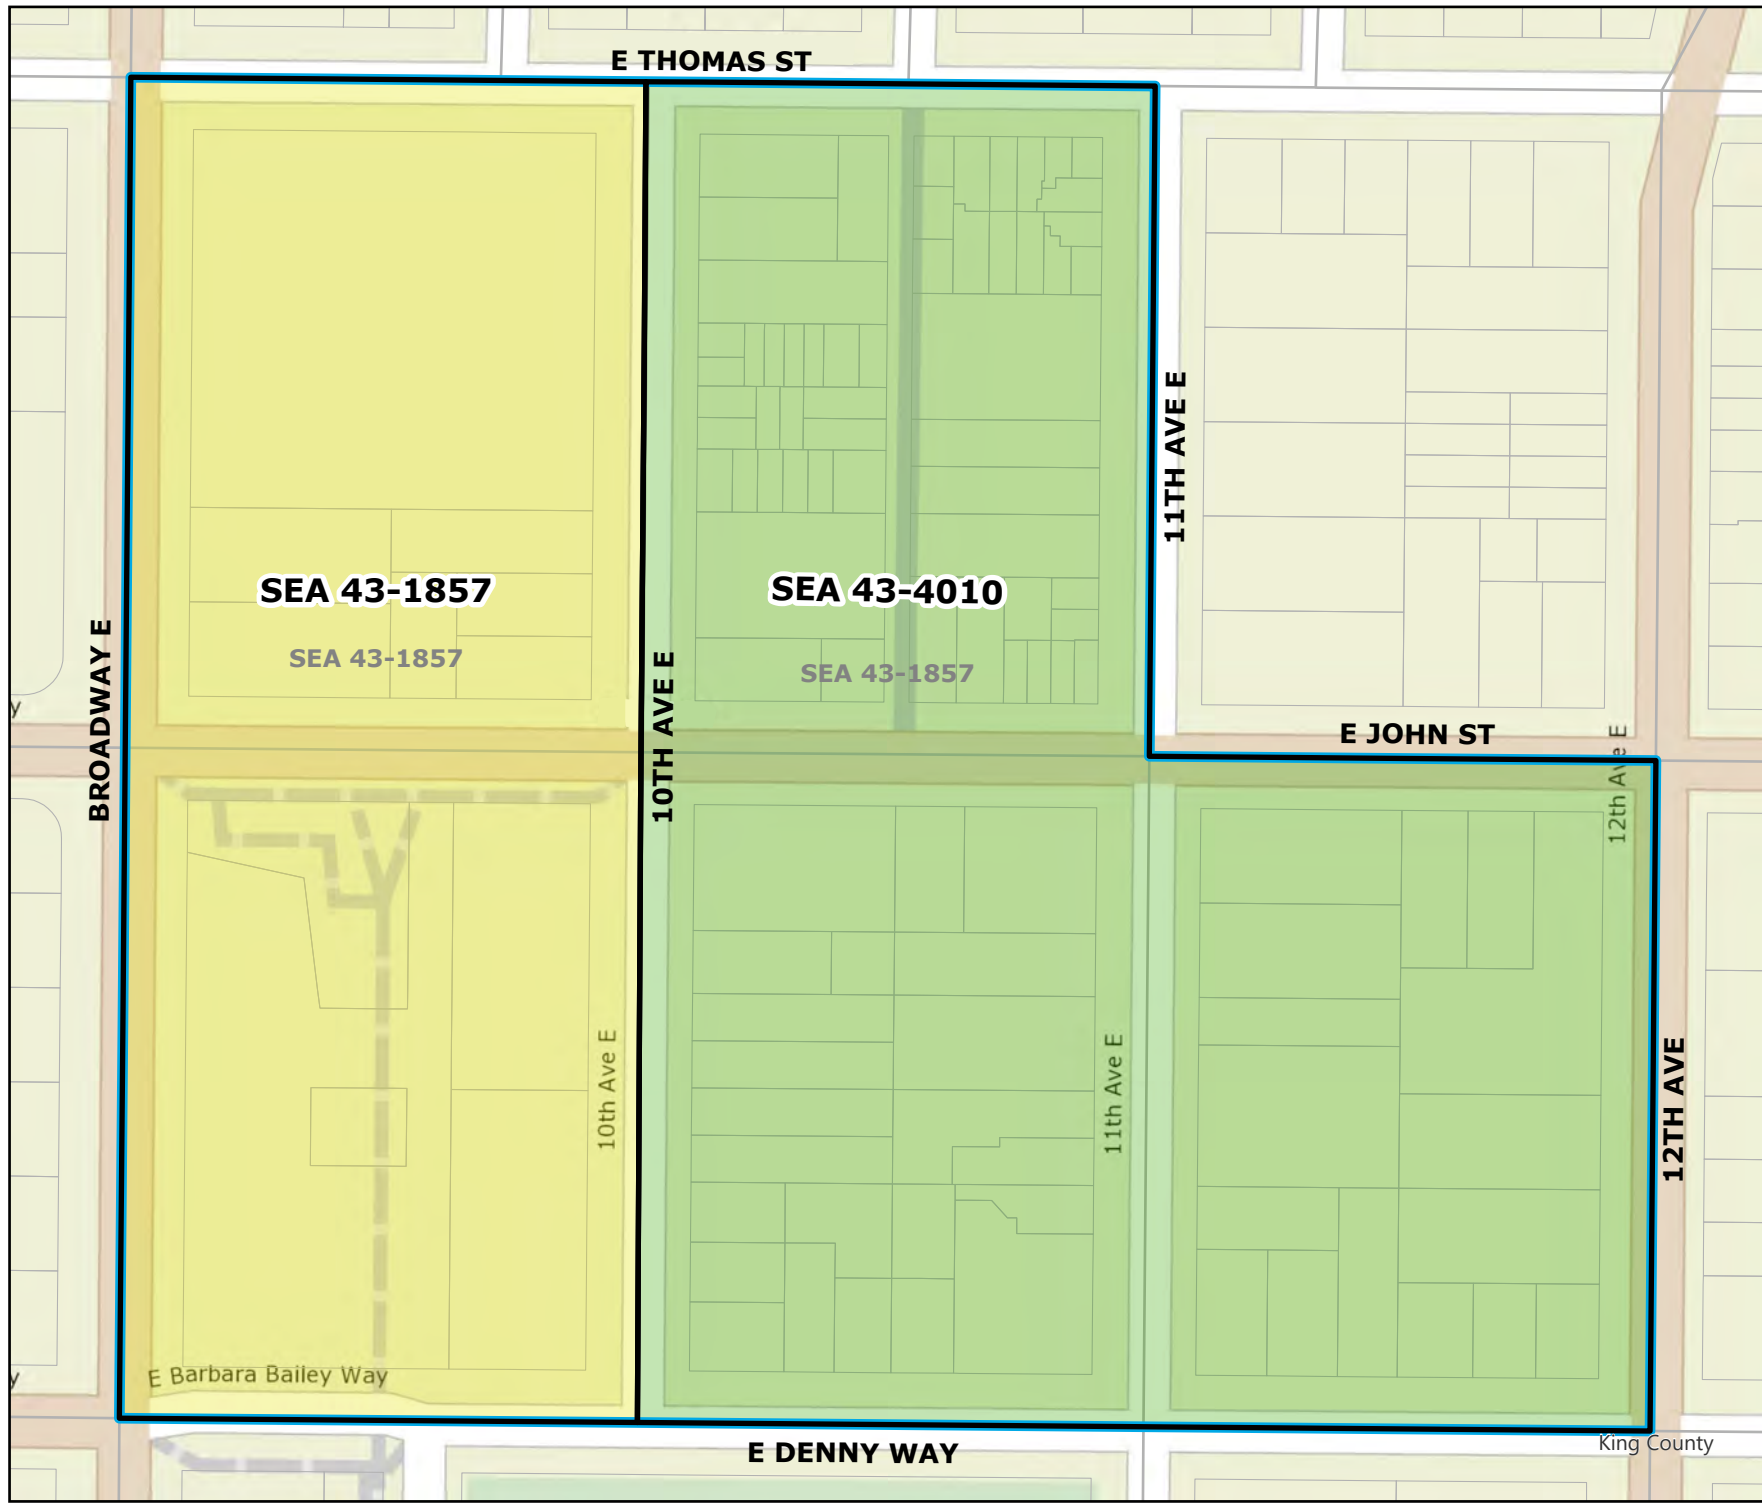

2025 Precinct Alterations

Code	Precinct Name	LG	CG	CC
4010	SEA 43-4010	43	7	8
1857	SEA 43-1857	43	7	8

Original Precinct(s)				
1857	SEA 43-1857	43	7	8

*: Denotes precinct(s) that have been abolished.
Precinct map produced by King County GIS Elections in accordance with KCC 1.12.101 & RCW 29A.16.040

Legend

- Original Precinct(s)
- New Precinct(s)
- Altered Precinct(s)