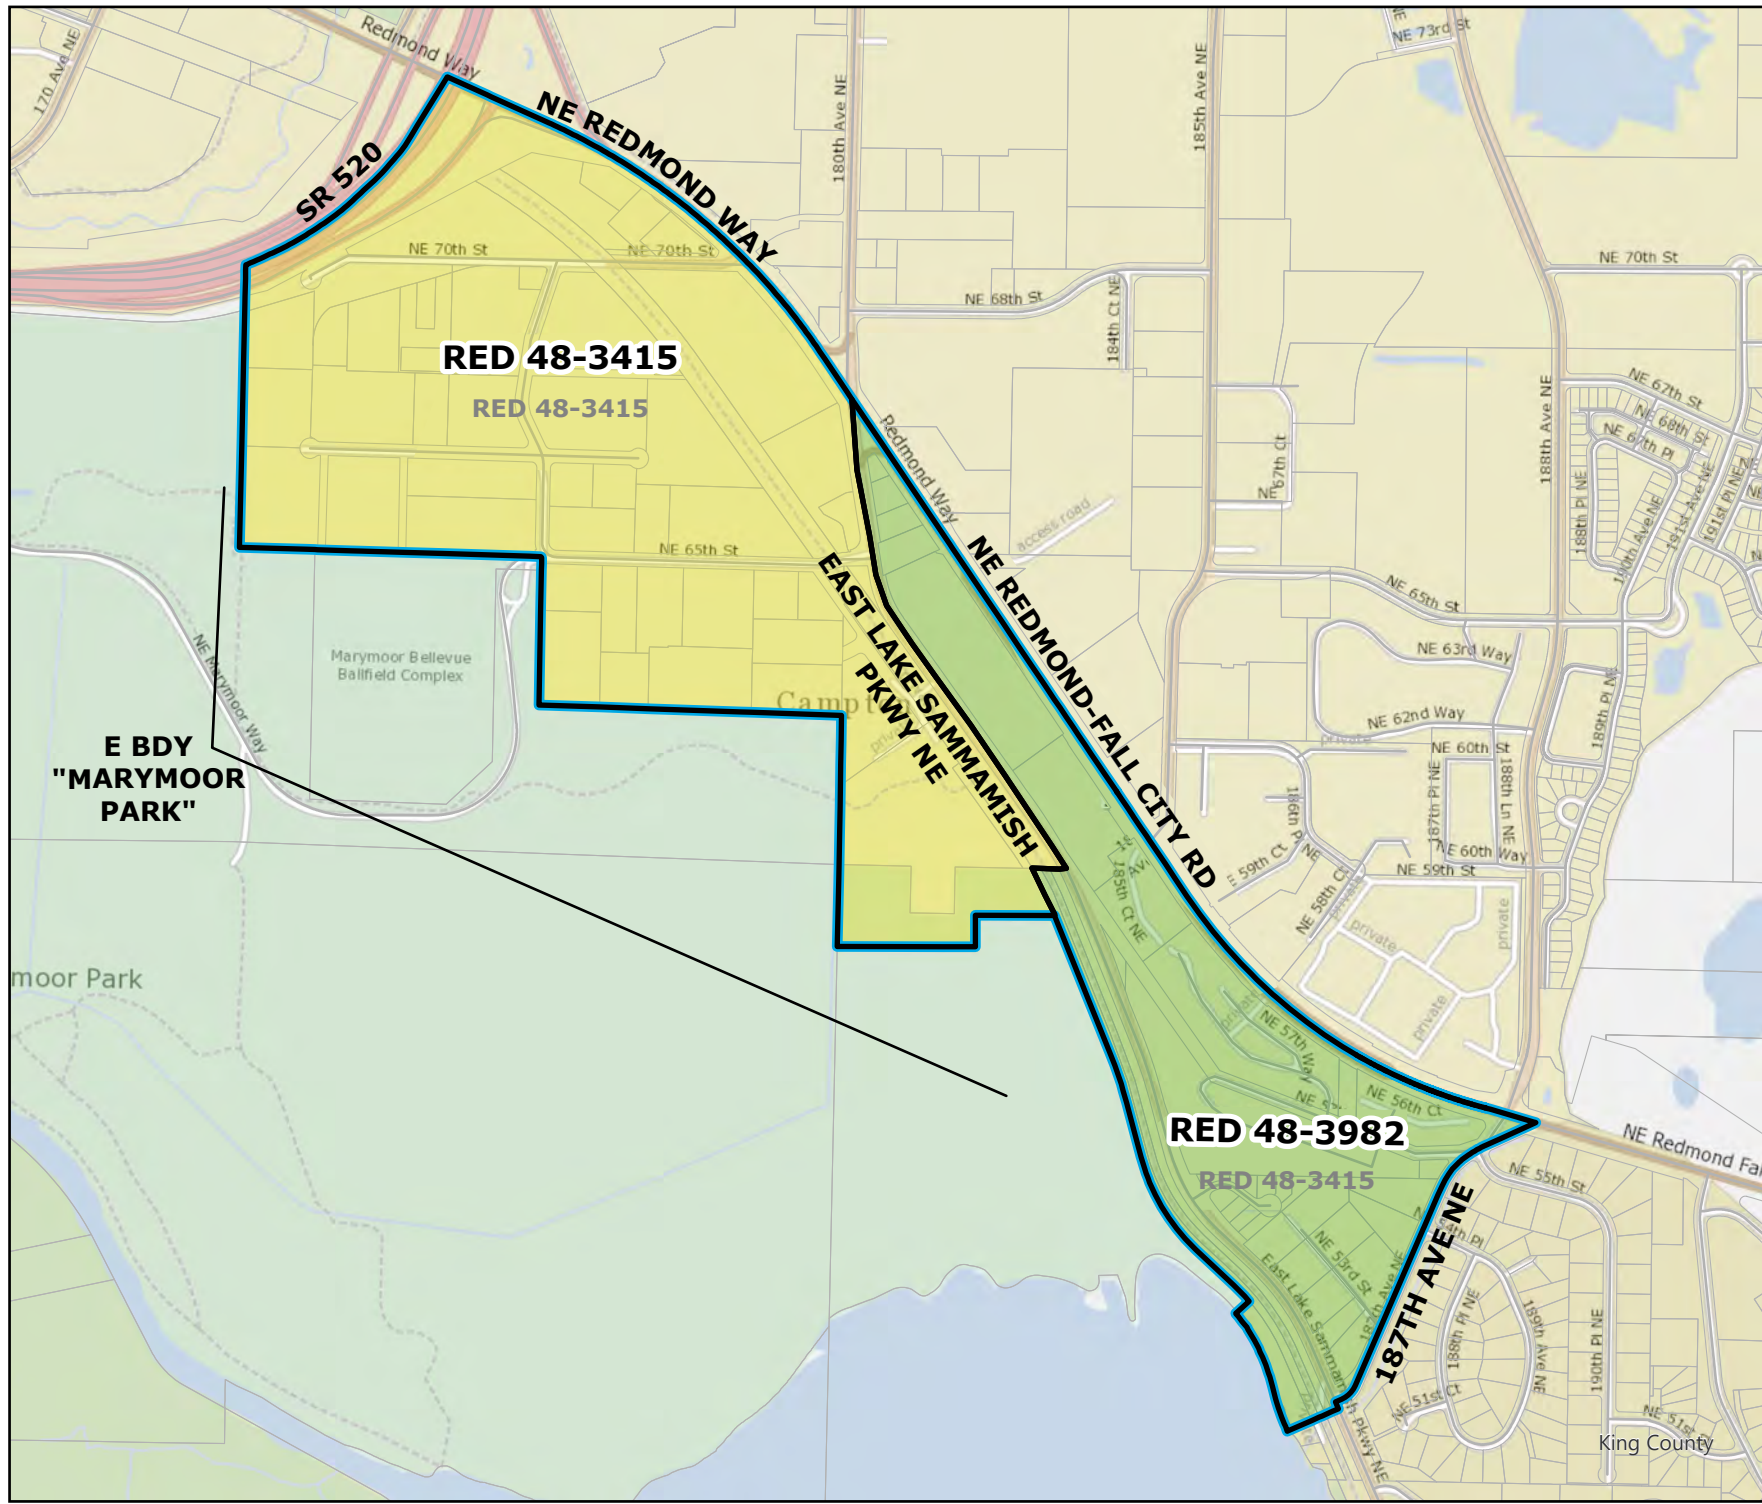

E BDY
"MARYMOOR
PARK"

2025 Precinct Alterations

Code	Precinct Name	LG	CG	CC
3982	RED 48-3982	48	1	6
3415	RED 48-3415	48	1	6

Original Precinct(s)				
3415	RED 48-3415	48	1	6

*: Denotes precinct(s) that have been abolished.
Precinct map produced by King County GIS Elections in accordance with KCC 1.12.101 & RCW 29A.16.040

Legend

- Original Precinct(s)
- New Precinct(s)
- Altered Precinct(s)