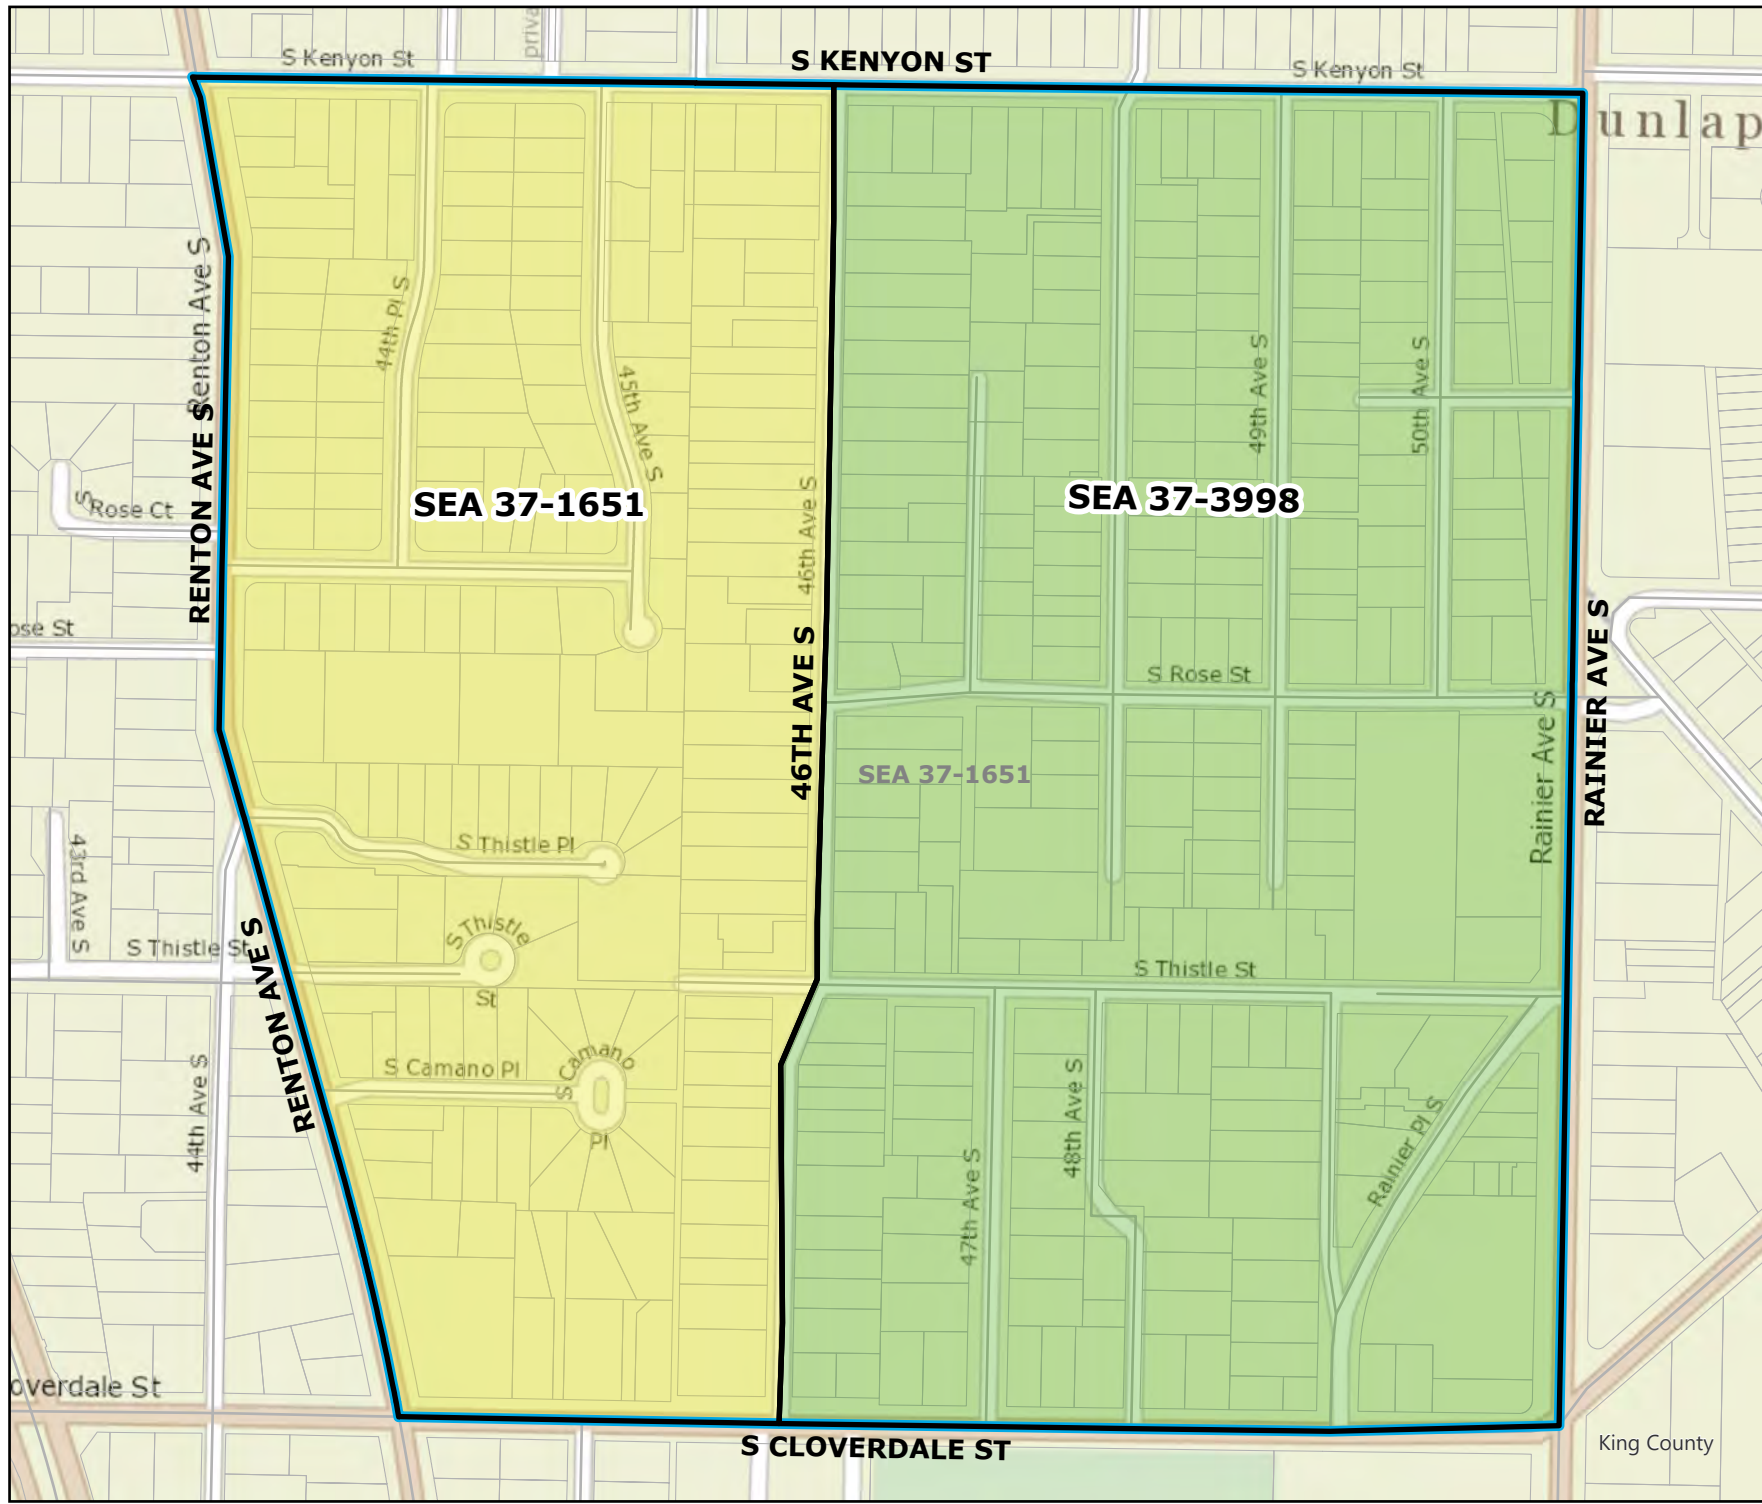

*: Denotes precinct(s) that have been abolished.
Precinct map produced by King County GIS Elections in accordance with KCC 1.12.101 & RCW 29A.16.040

Legend

- Original Precinct(s)
- New Precinct(s)
- Altered Precinct(s)