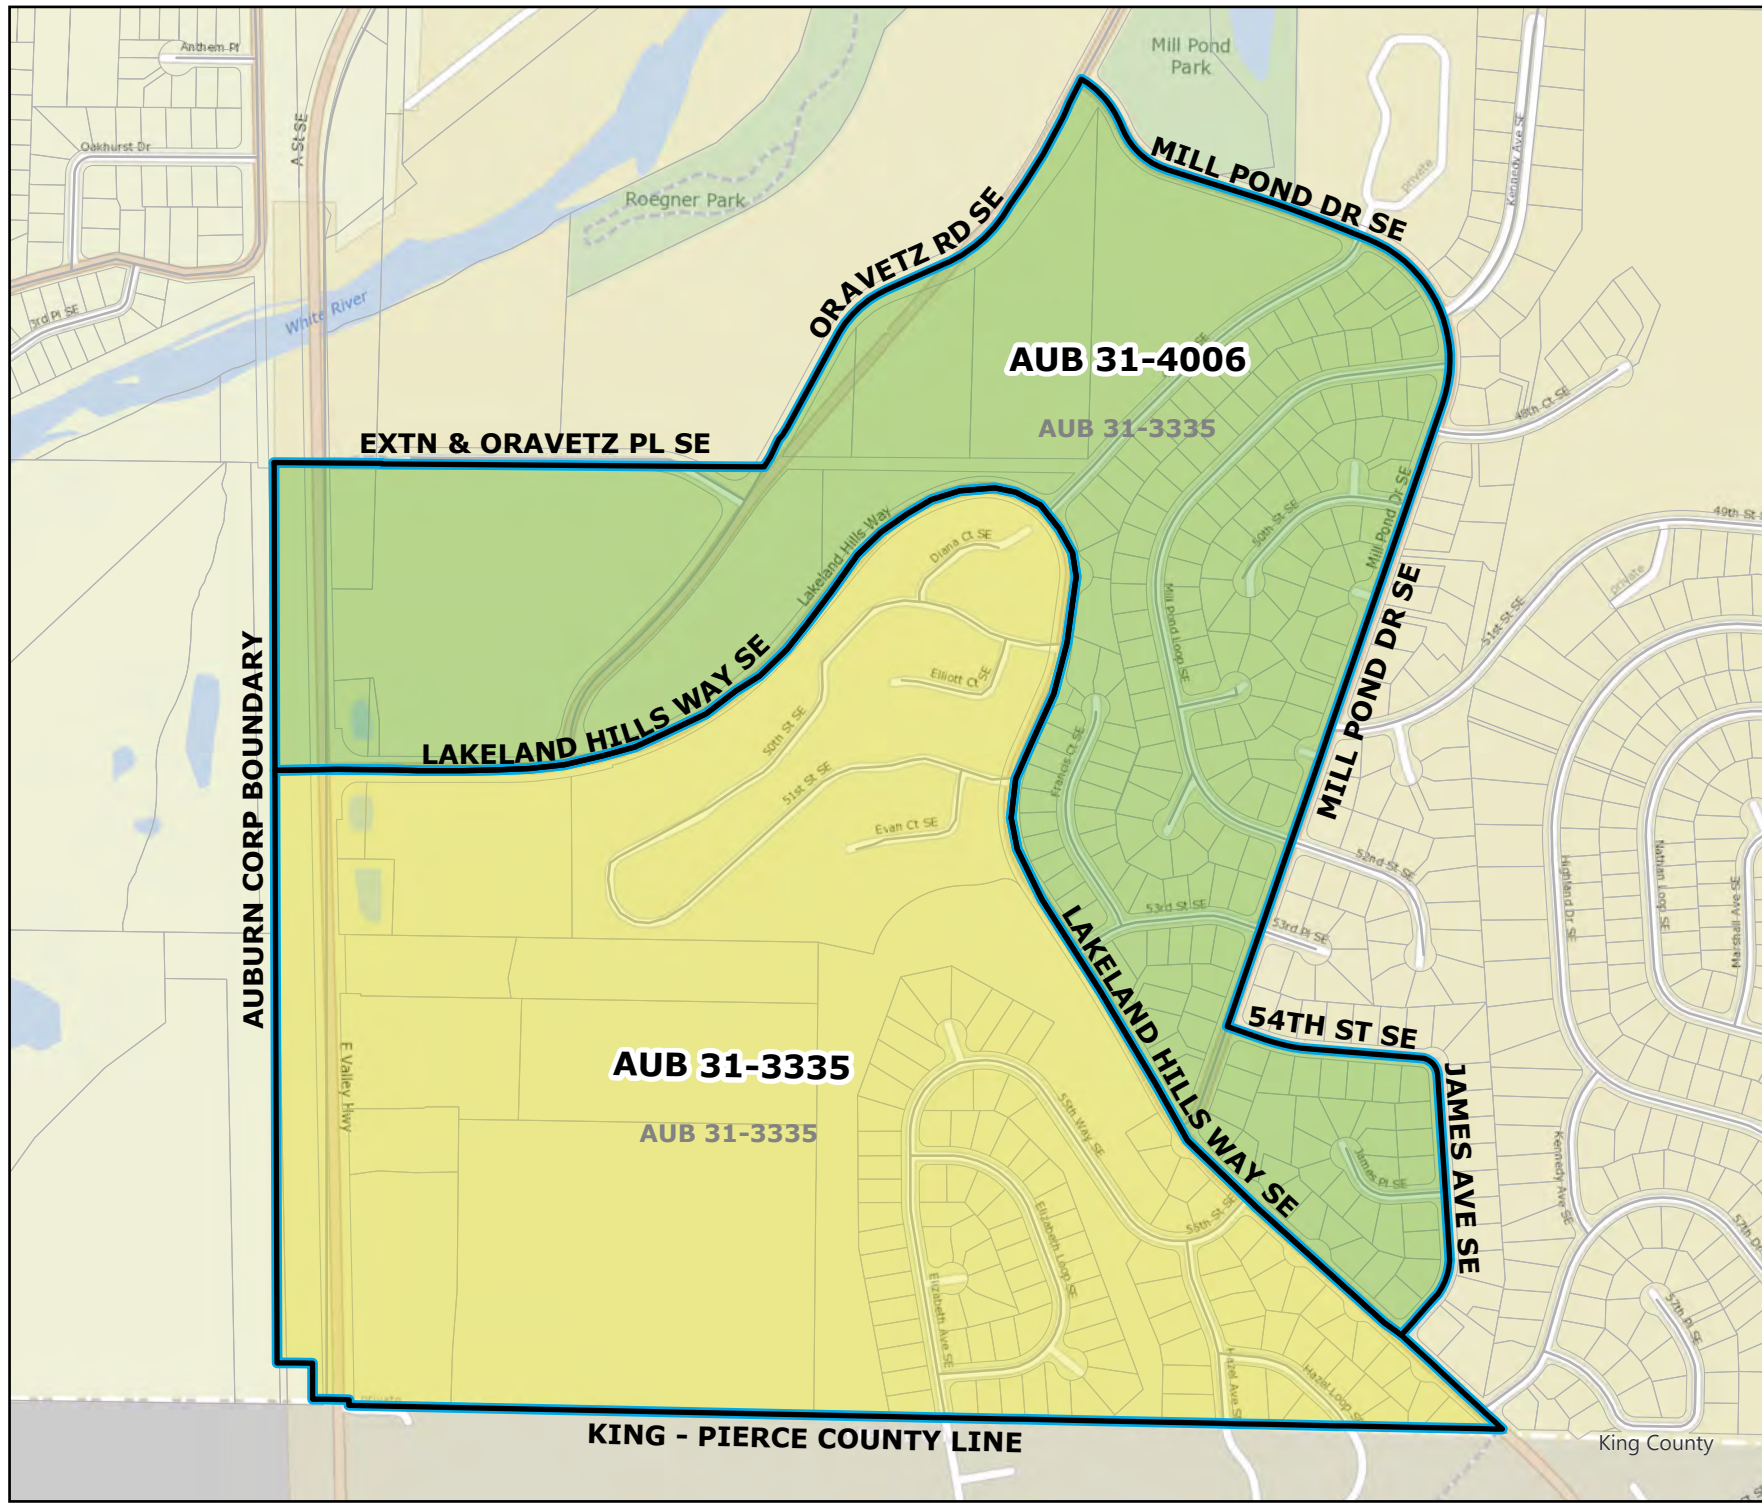

2025 Precinct Alterations

Code	Precinct Name	LG	CG	CC
4006	AUB 31-4006	31	8	7
3335	AUB 31-3335	31	8	7

Original Precinct(s)				
3335	AUB 31-3335	31	8	7

*: Denotes precinct(s) that have been abolished.
Precinct map produced by King County GIS Elections in accordance with KCC 1.12.101 & RCW 29A.16.040

Legend

- Original Precinct(s)
- New Precinct(s)
- Altered Precinct(s)