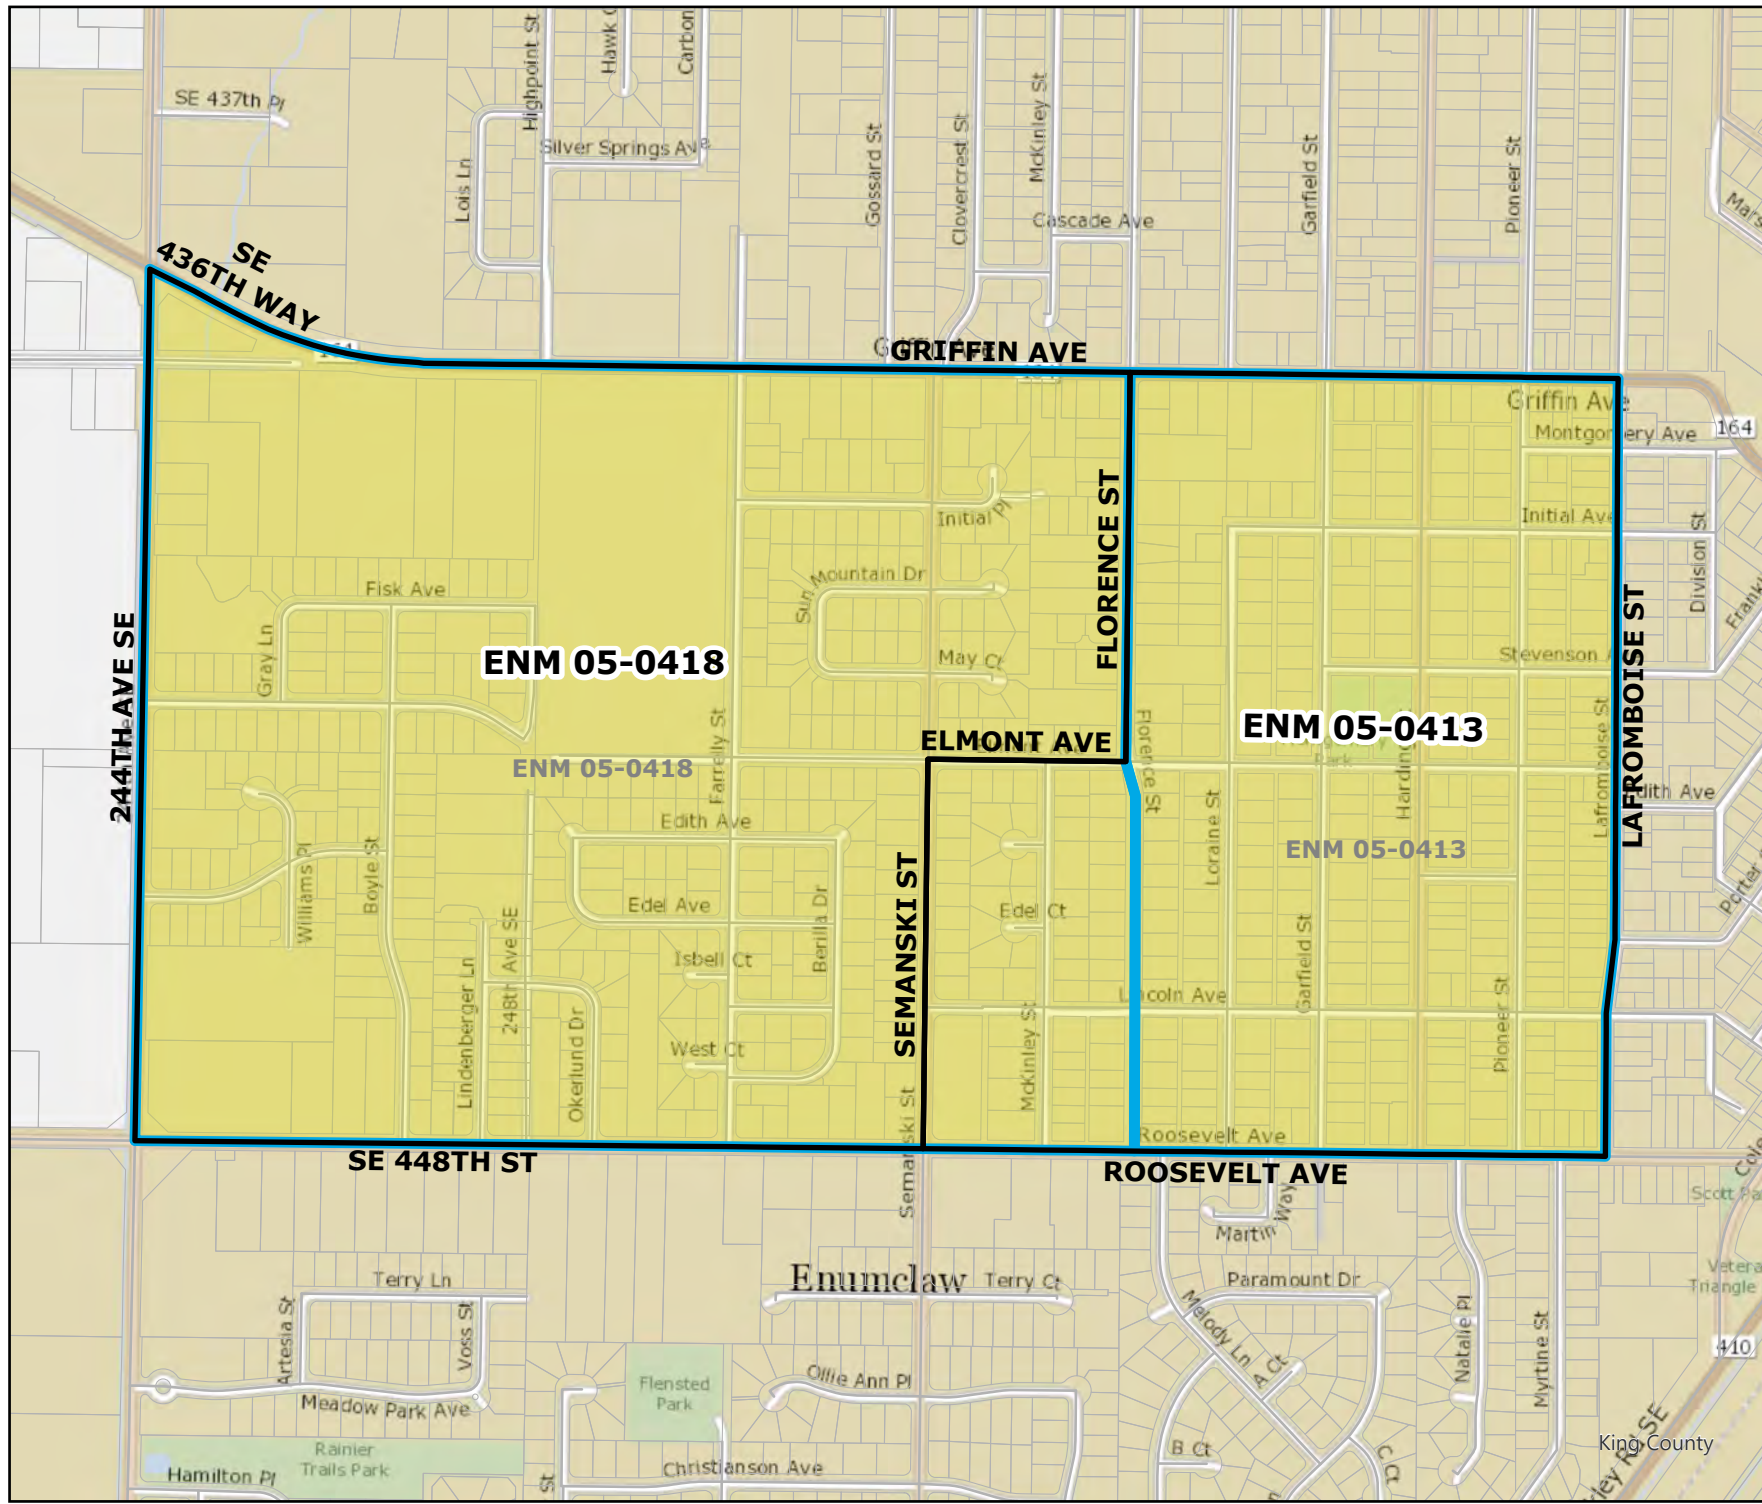

2025 Precinct Alterations

Code	Precinct Name	LG	CG	CC
0418	ENM 05-0418	5	8	9
0413	ENM 05-0413	5	8	9
Original Precinct(s)				
0418	ENM 05-0418	5	8	9
0413	ENM 05-0413	5	8	9

*: Denotes precinct(s) that have been abolished.
Precinct map produced by King County GIS Elections in accordance with KCC 1.12.101 & RCW 29A.16.040

Legend

- Original Precinct(s)
- New Precinct(s)
- Altered Precinct(s)