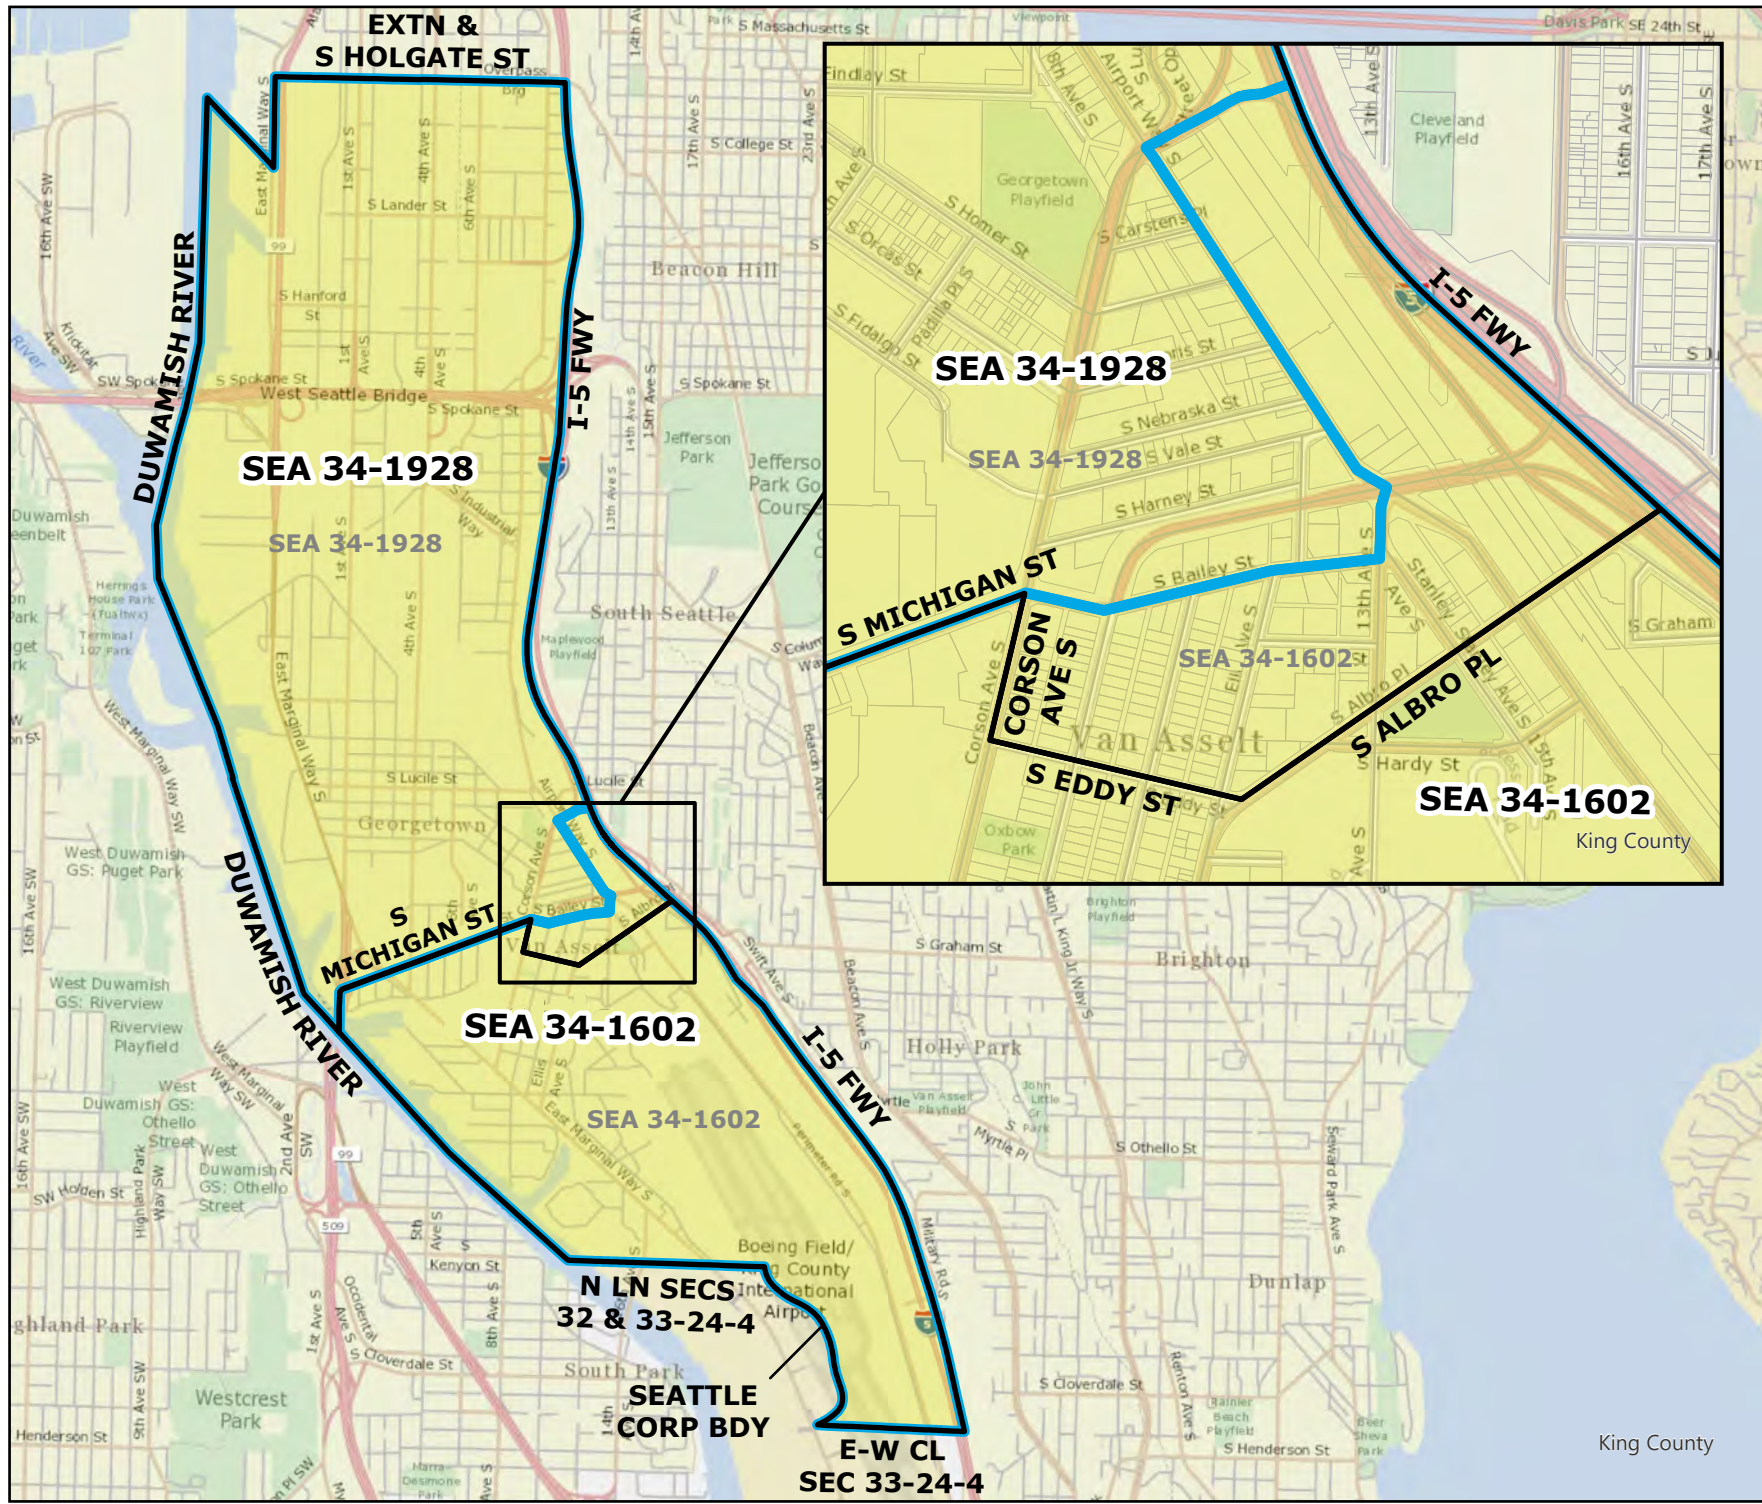

2025 Precinct Alterations

Code	Precinct Name	LG	CG	CC
1602	SEA 34-1602	34	7	8
1928	SEA 34-1928	34	7	8
Original Precinct(s)				
1602	SEA 34-1602	34	7	8
1928	SEA 34-1928	34	7	8

*: Denotes precinct(s) that have been abolished.
Precinct map produced by King County GIS Elections in accordance with KCC 1.12.101 & RCW 29A.16.040

Legend

- Original Precinct(s)
- New Precinct(s)
- Altered Precinct(s)