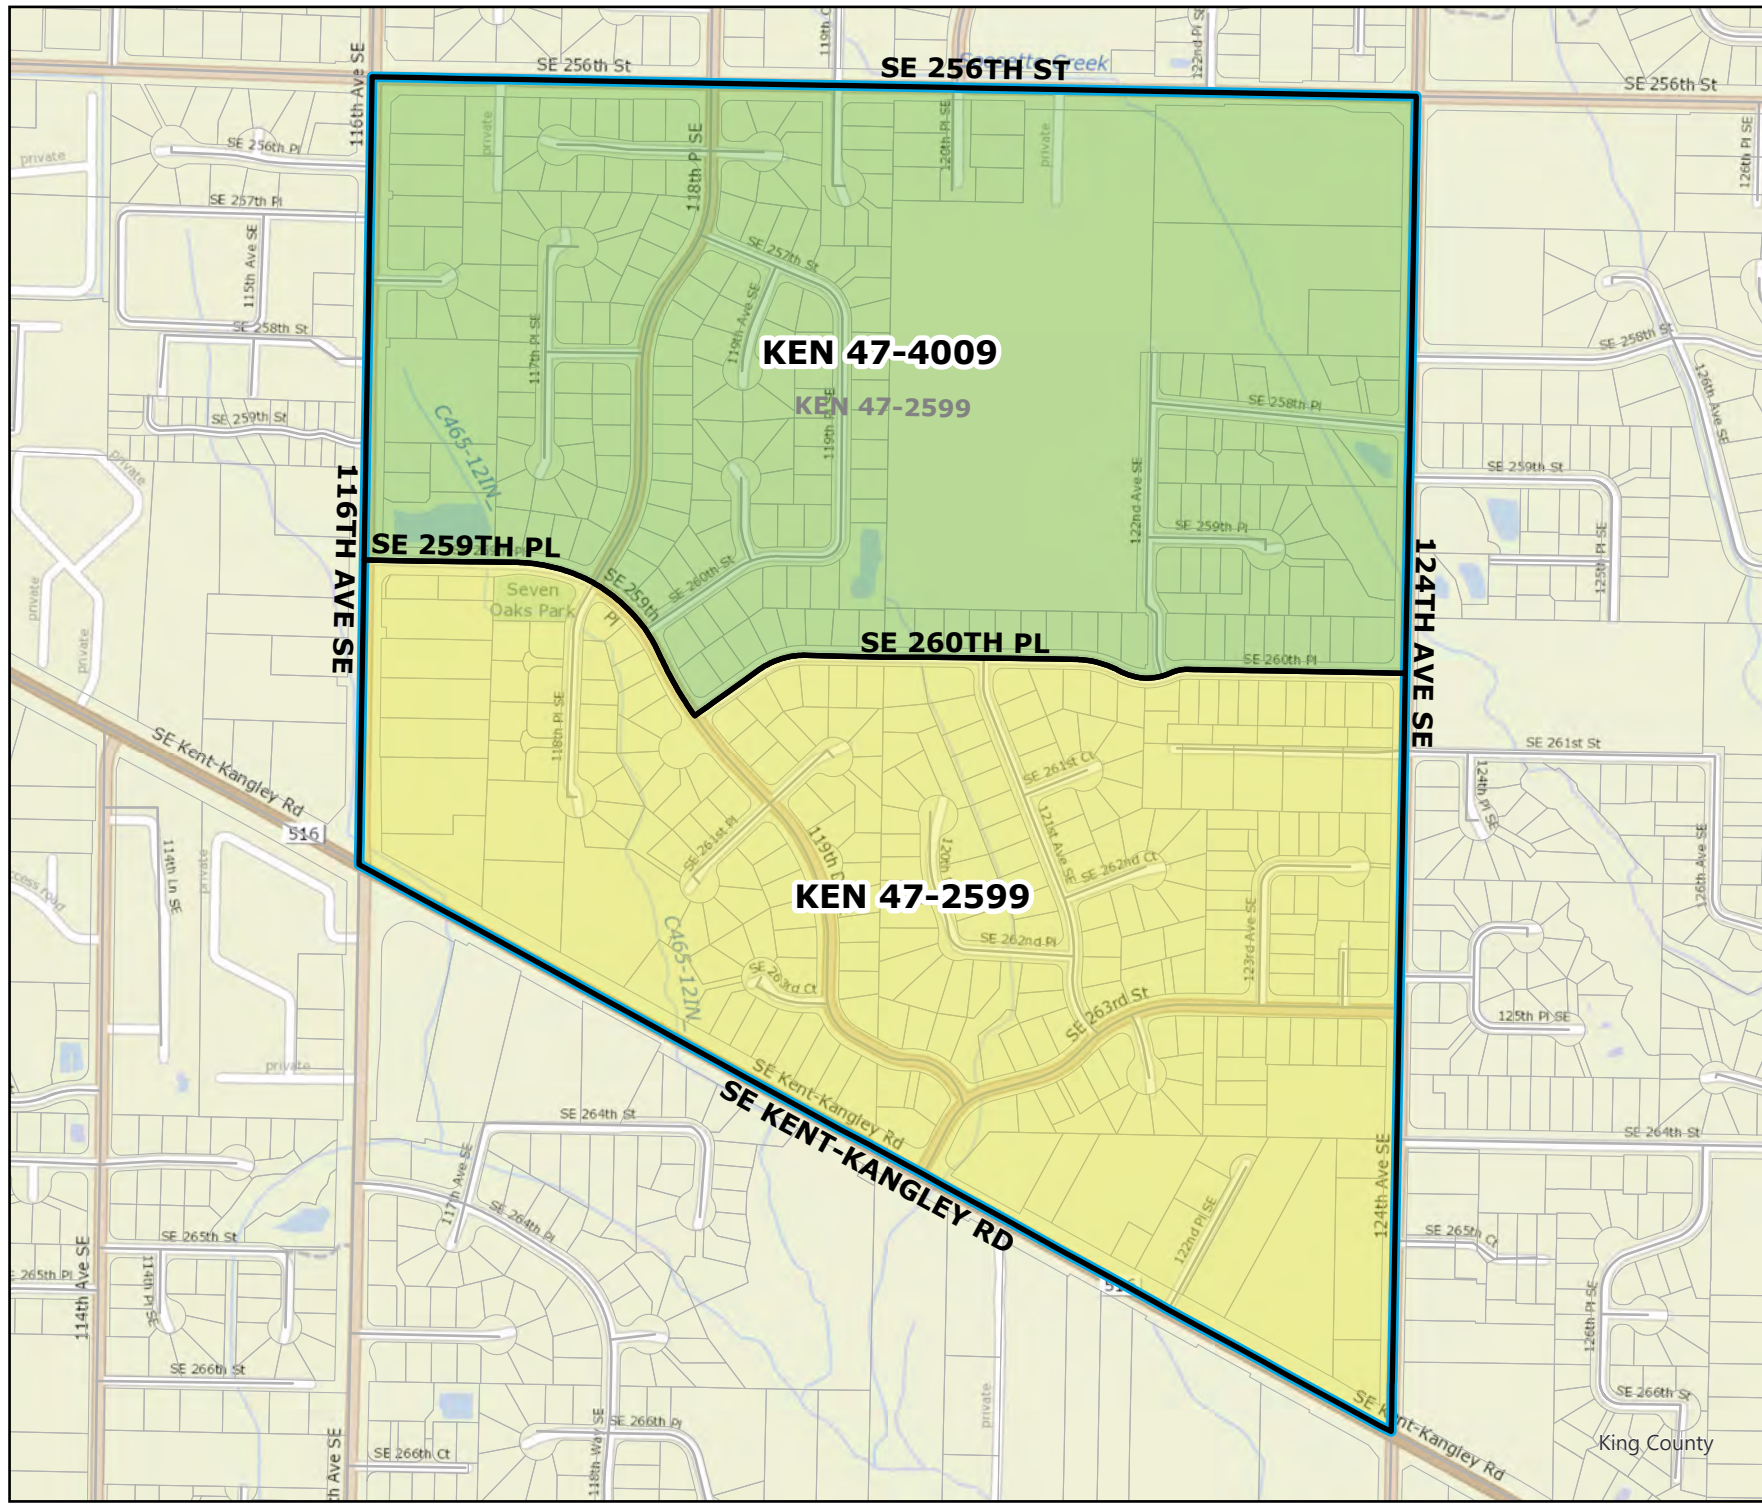

2025 Precinct Alterations

Code	Precinct Name	LG	CG	CC
4009	KEN 47-4009	47	9	7
2599	KEN 47-2599	47	9	7

Original Precinct(s)				
2599	KEN 47-2599	47	9	7

*: Denotes precinct(s) that have been abolished.
Precinct map produced by King County GIS Elections in accordance with KCC 1.12.101 & RCW 29A.16.040

Legend

- Original Precinct(s)
- New Precinct(s)
- Altered Precinct(s)