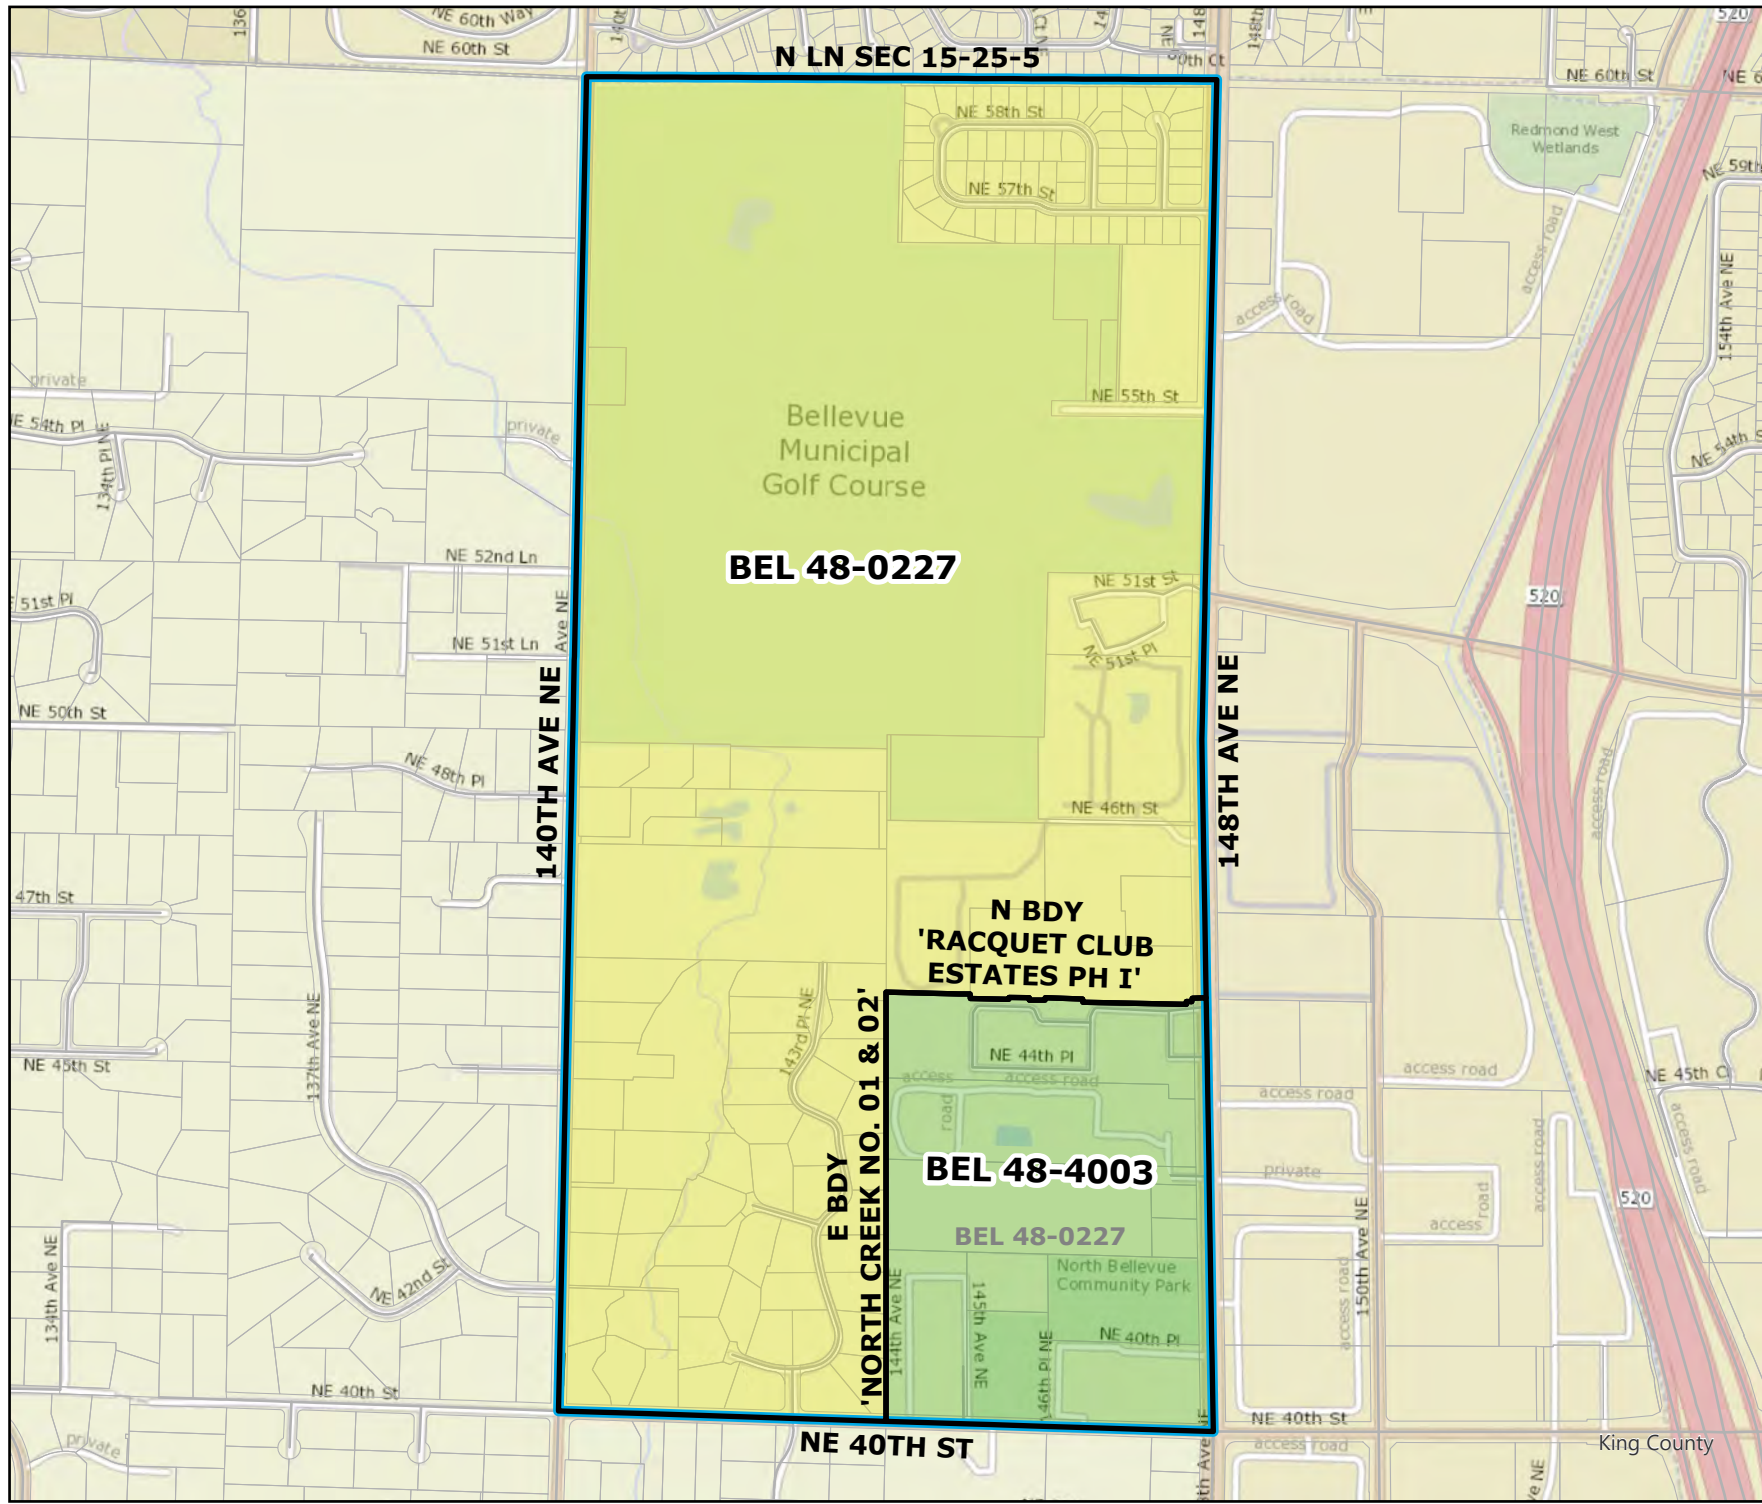

2025 Precinct Alterations

Code	Precinct Name	LG	CG	CC
4003	BEL 48-4003	48	1	6
0227	BEL 48-0227	48	1	6

Original Precinct(s)				
0227	BEL 48-0227	48	1	6

*: Denotes precinct(s) that have been abolished.
Precinct map produced by King County GIS Elections in accordance with KCC 1.12.101 & RCW 29A.16.040

Legend

- Original Precinct(s)
- New Precinct(s)
- Altered Precinct(s)