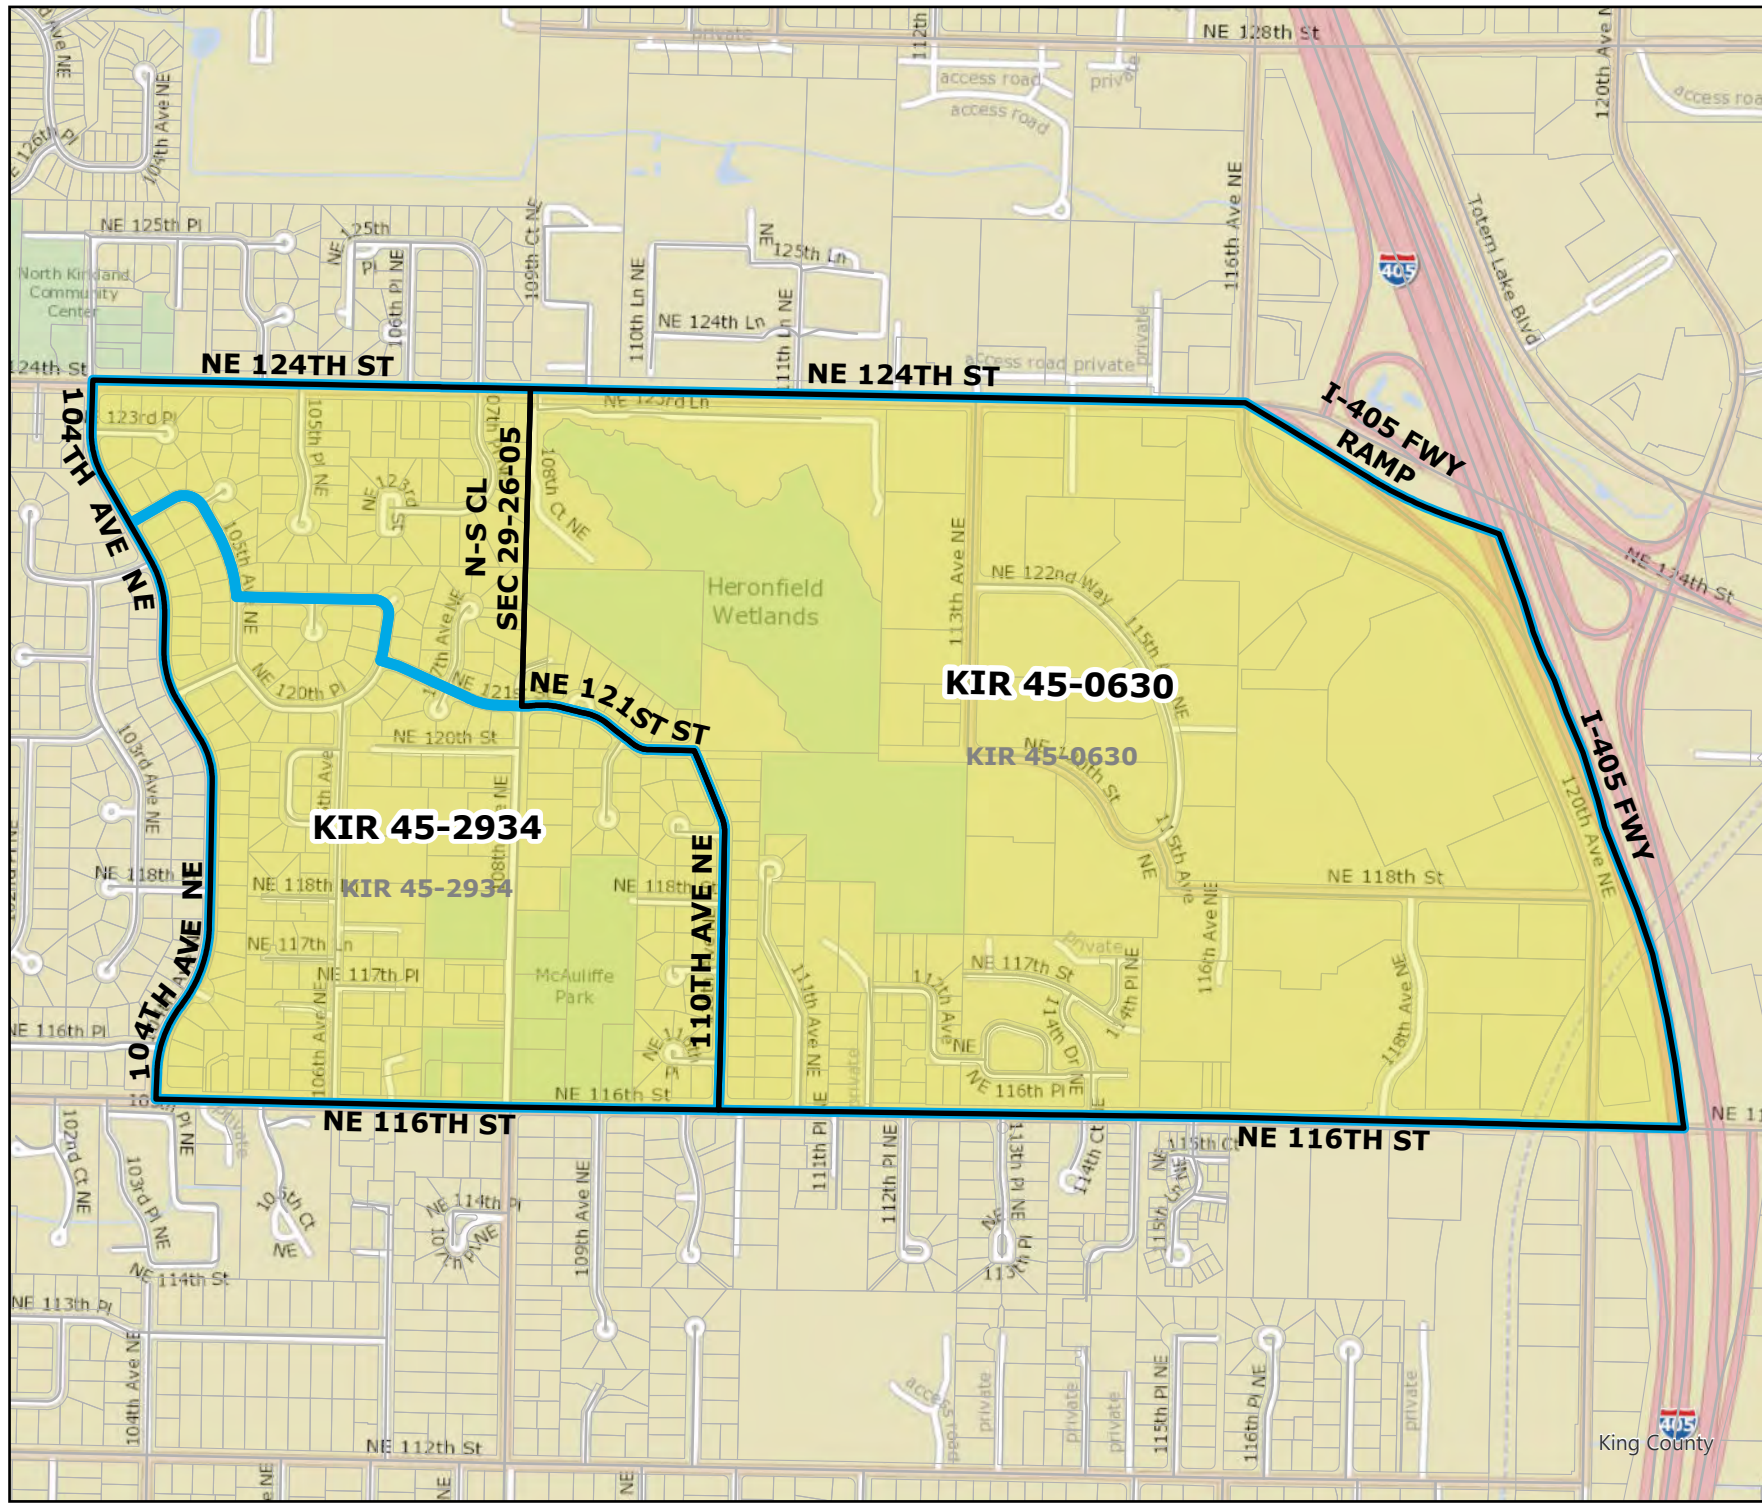

2025 Precinct Alterations

Code	Precinct Name	LG	CG	CC
0630	KIR 45-0630	45	1	1
2934	KIR 45-2934	45	1	1
Original Precinct(s)				
0630	KIR 45-0630	45	1	1
2934	KIR 45-2934	45	1	1

*: Denotes precinct(s) that have been abolished.
Precinct map produced by King County GIS Elections in accordance with KCC 1.12.101 & RCW 29A.16.040

Legend

- Original Precinct(s)
- New Precinct(s)
- Altered Precinct(s)