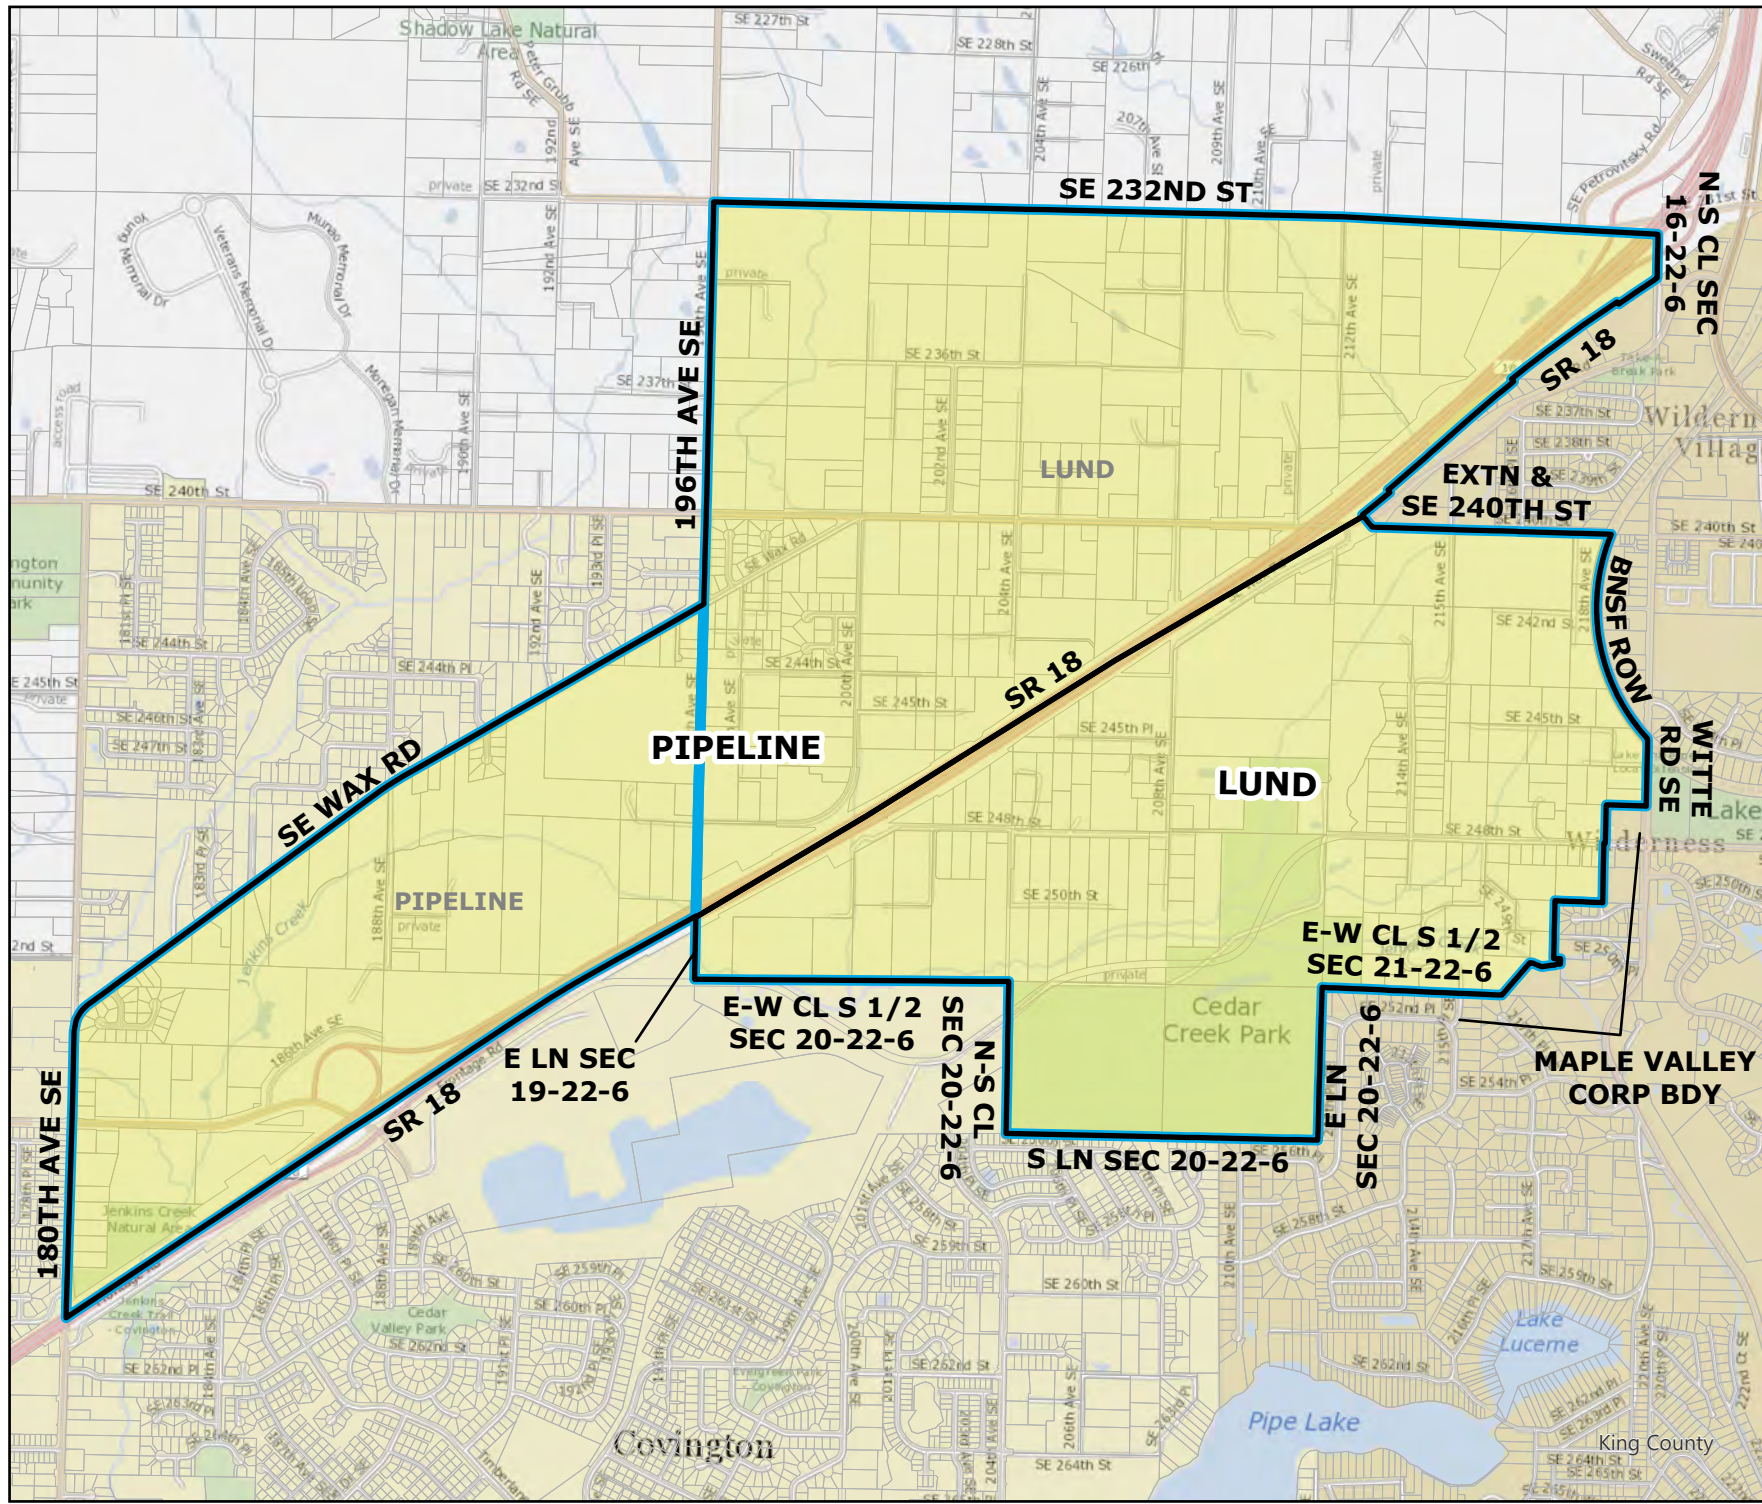

2025 Precinct Alterations

Code	Precinct Name	LG	CG	CC
0912	PIPELINE	47	8	9
3295	LUND	47	8	9
Original Precinct(s)				
0912	PIPELINE	47	8	9
3295	LUND	47	8	9

*: Denotes precinct(s) that have been abolished.
Precinct map produced by King County GIS Elections in accordance with KCC 1.12.101 & RCW 29A.16.040

Legend

- Original Precinct(s)
- New Precinct(s)
- Altered Precinct(s)