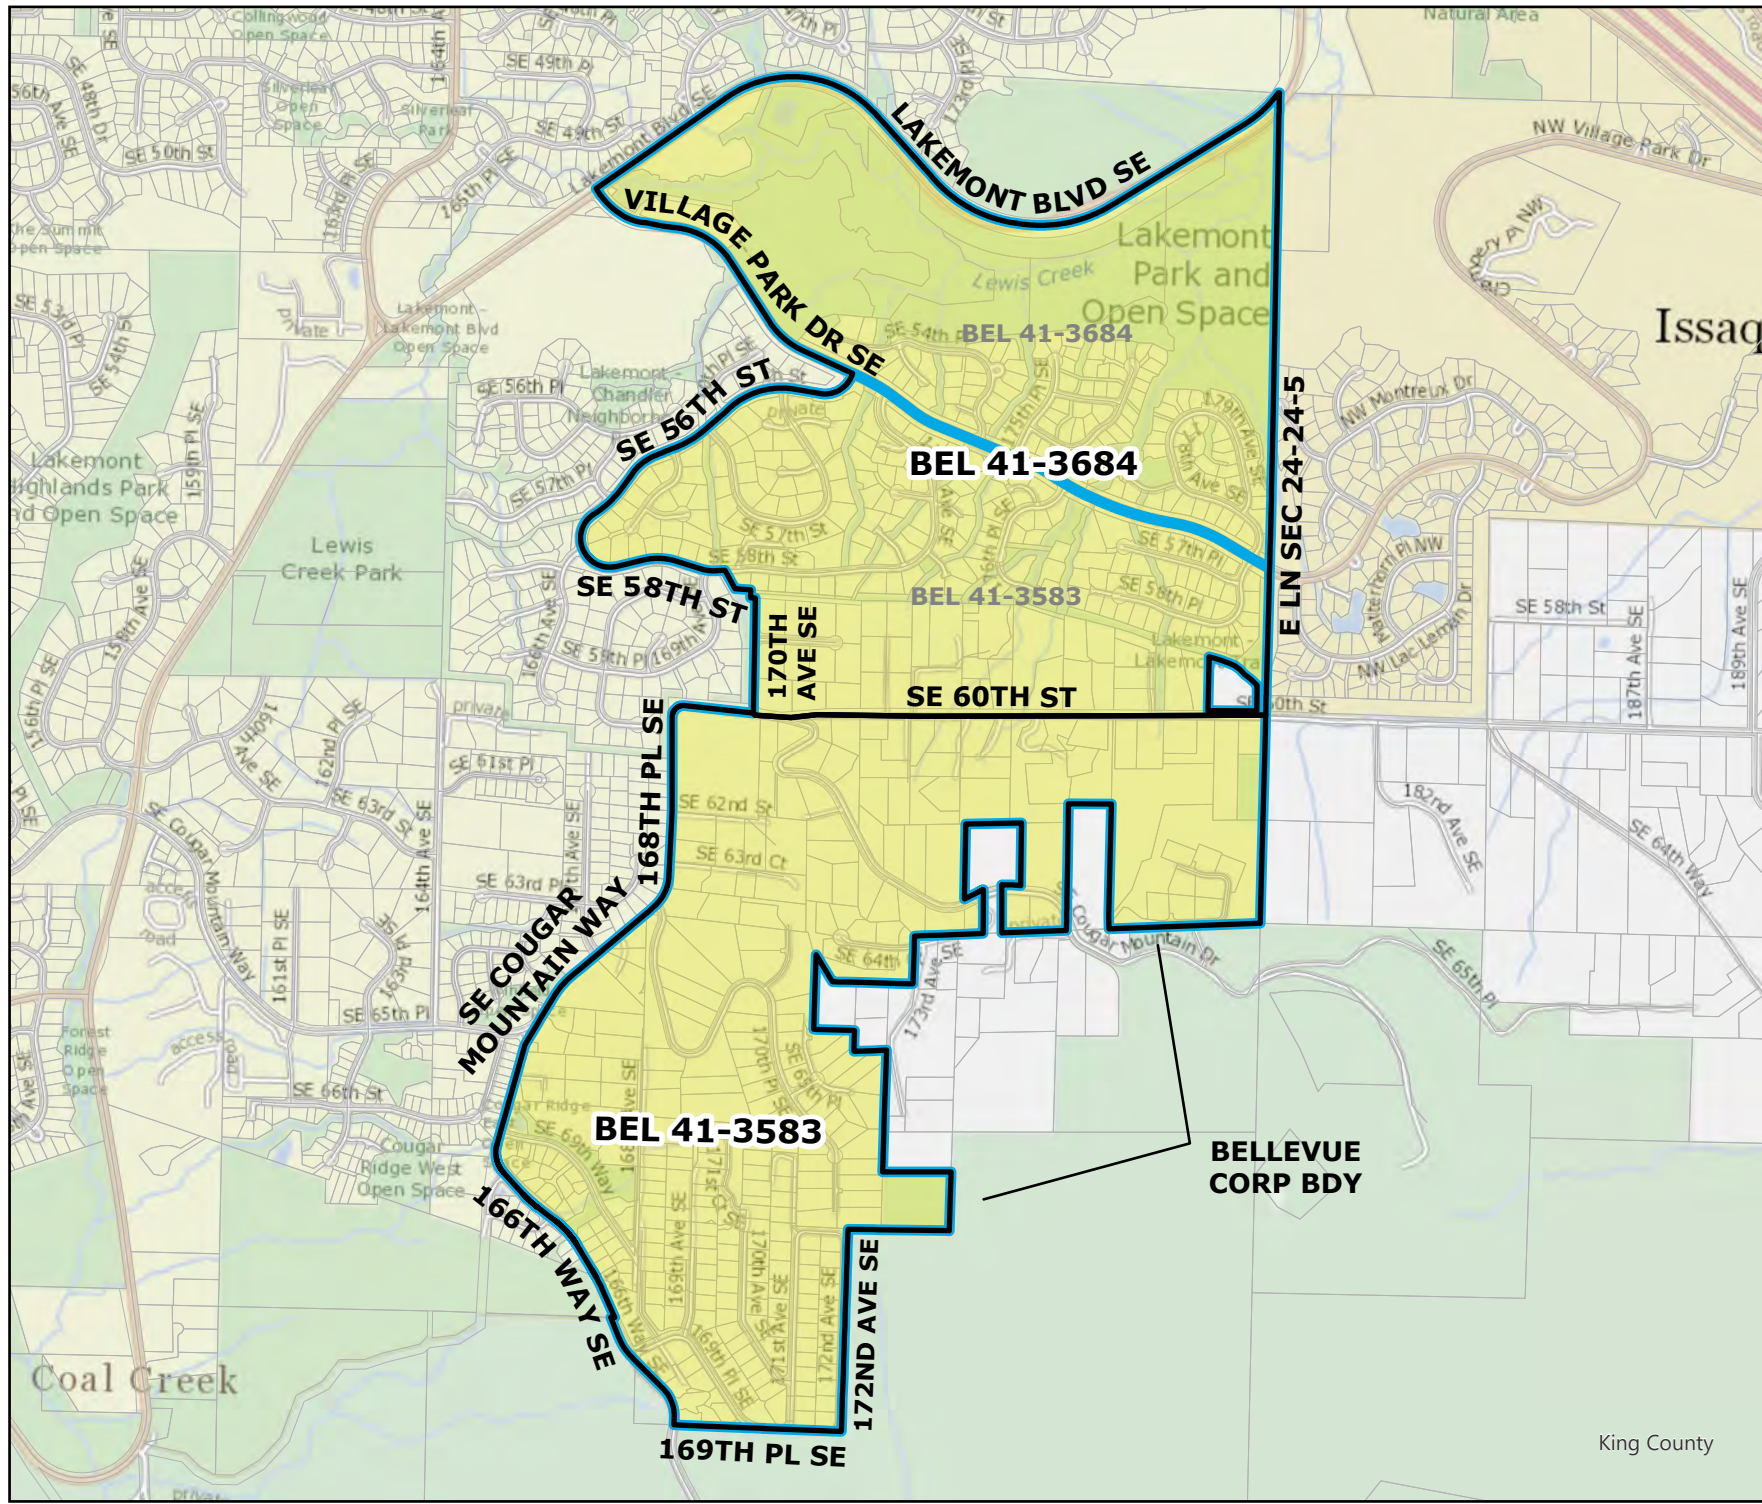

2025 Precinct Alterations

Code	Precinct Name	LG	CG	CC
3583	BEL 41-3583	41	9	9
3684	BEL 41-3684	41	9	9
Original Precinct(s)				
3583	BEL 41-3583	41	9	9
3684	BEL 41-3684	41	9	9

*: Denotes precinct(s) that have been abolished.
Precinct map produced by King County GIS Elections in accordance with KCC 1.12.101 & RCW 29A.16.040

Legend

- Original Precinct(s)
- New Precinct(s)
- Altered Precinct(s)