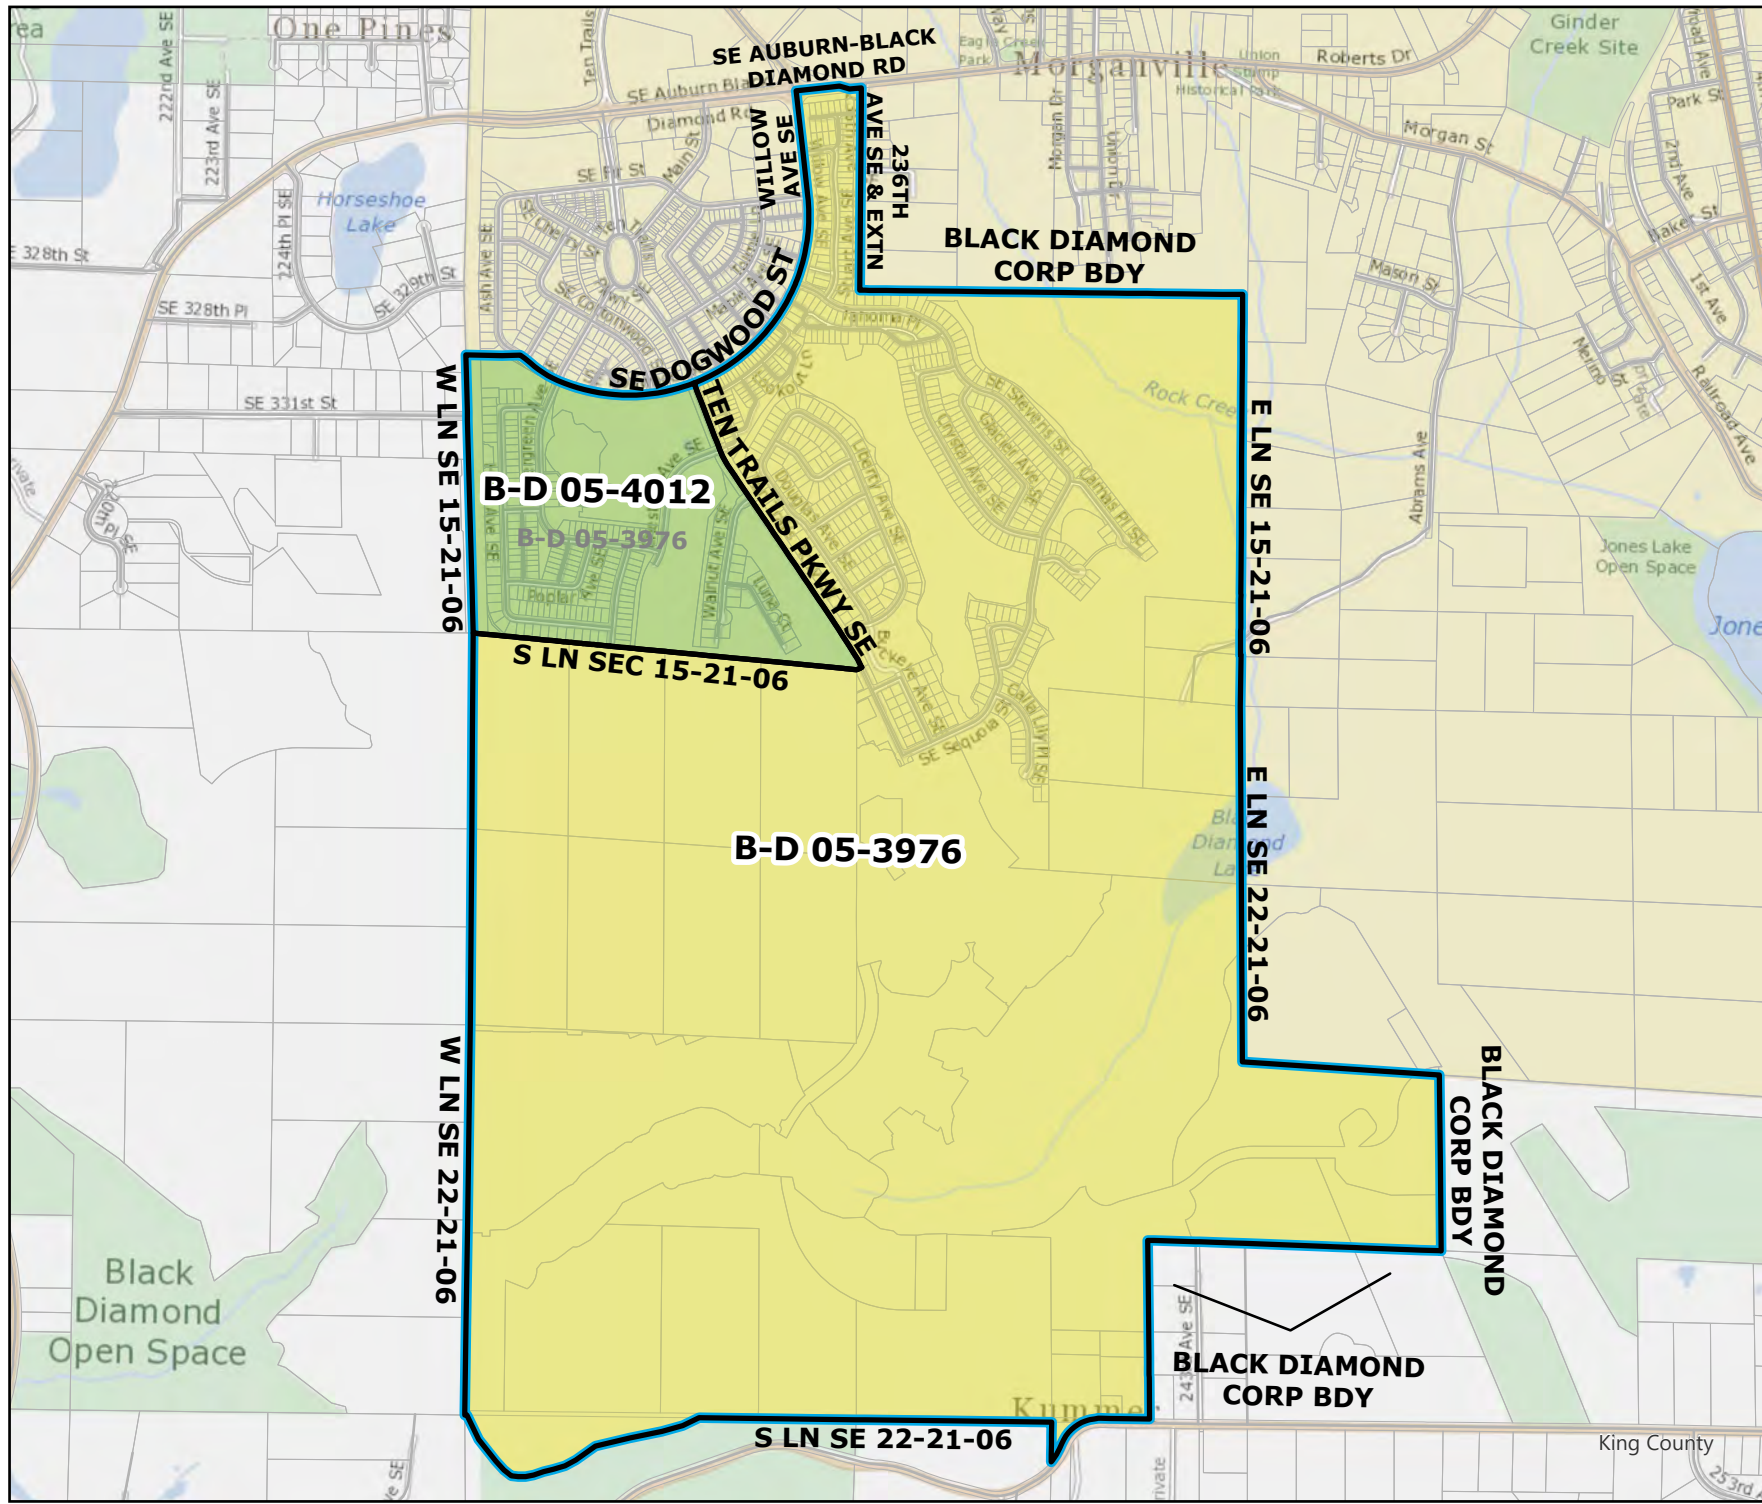

Legend

- Original Precinct(s)
- New Precinct(s)
- Altered Precinct(s)

2025 Precinct Alterations

Code	Precinct Name	LG	CG	CC
4011	B-D 05-4011	5	8	9
2413	B-D 05-2413	5	8	9
Original Precinct(s)				
2413	B-D 05-2413	5	8	9

*: Denotes precinct(s) that have been abolished.
 Precinct map produced by King County GIS Elections in accordance with KCC 1.12.101 & RCW 29A.16.040

Legend

- Original Precinct(s)
- New Precinct(s)
- Altered Precinct(s)