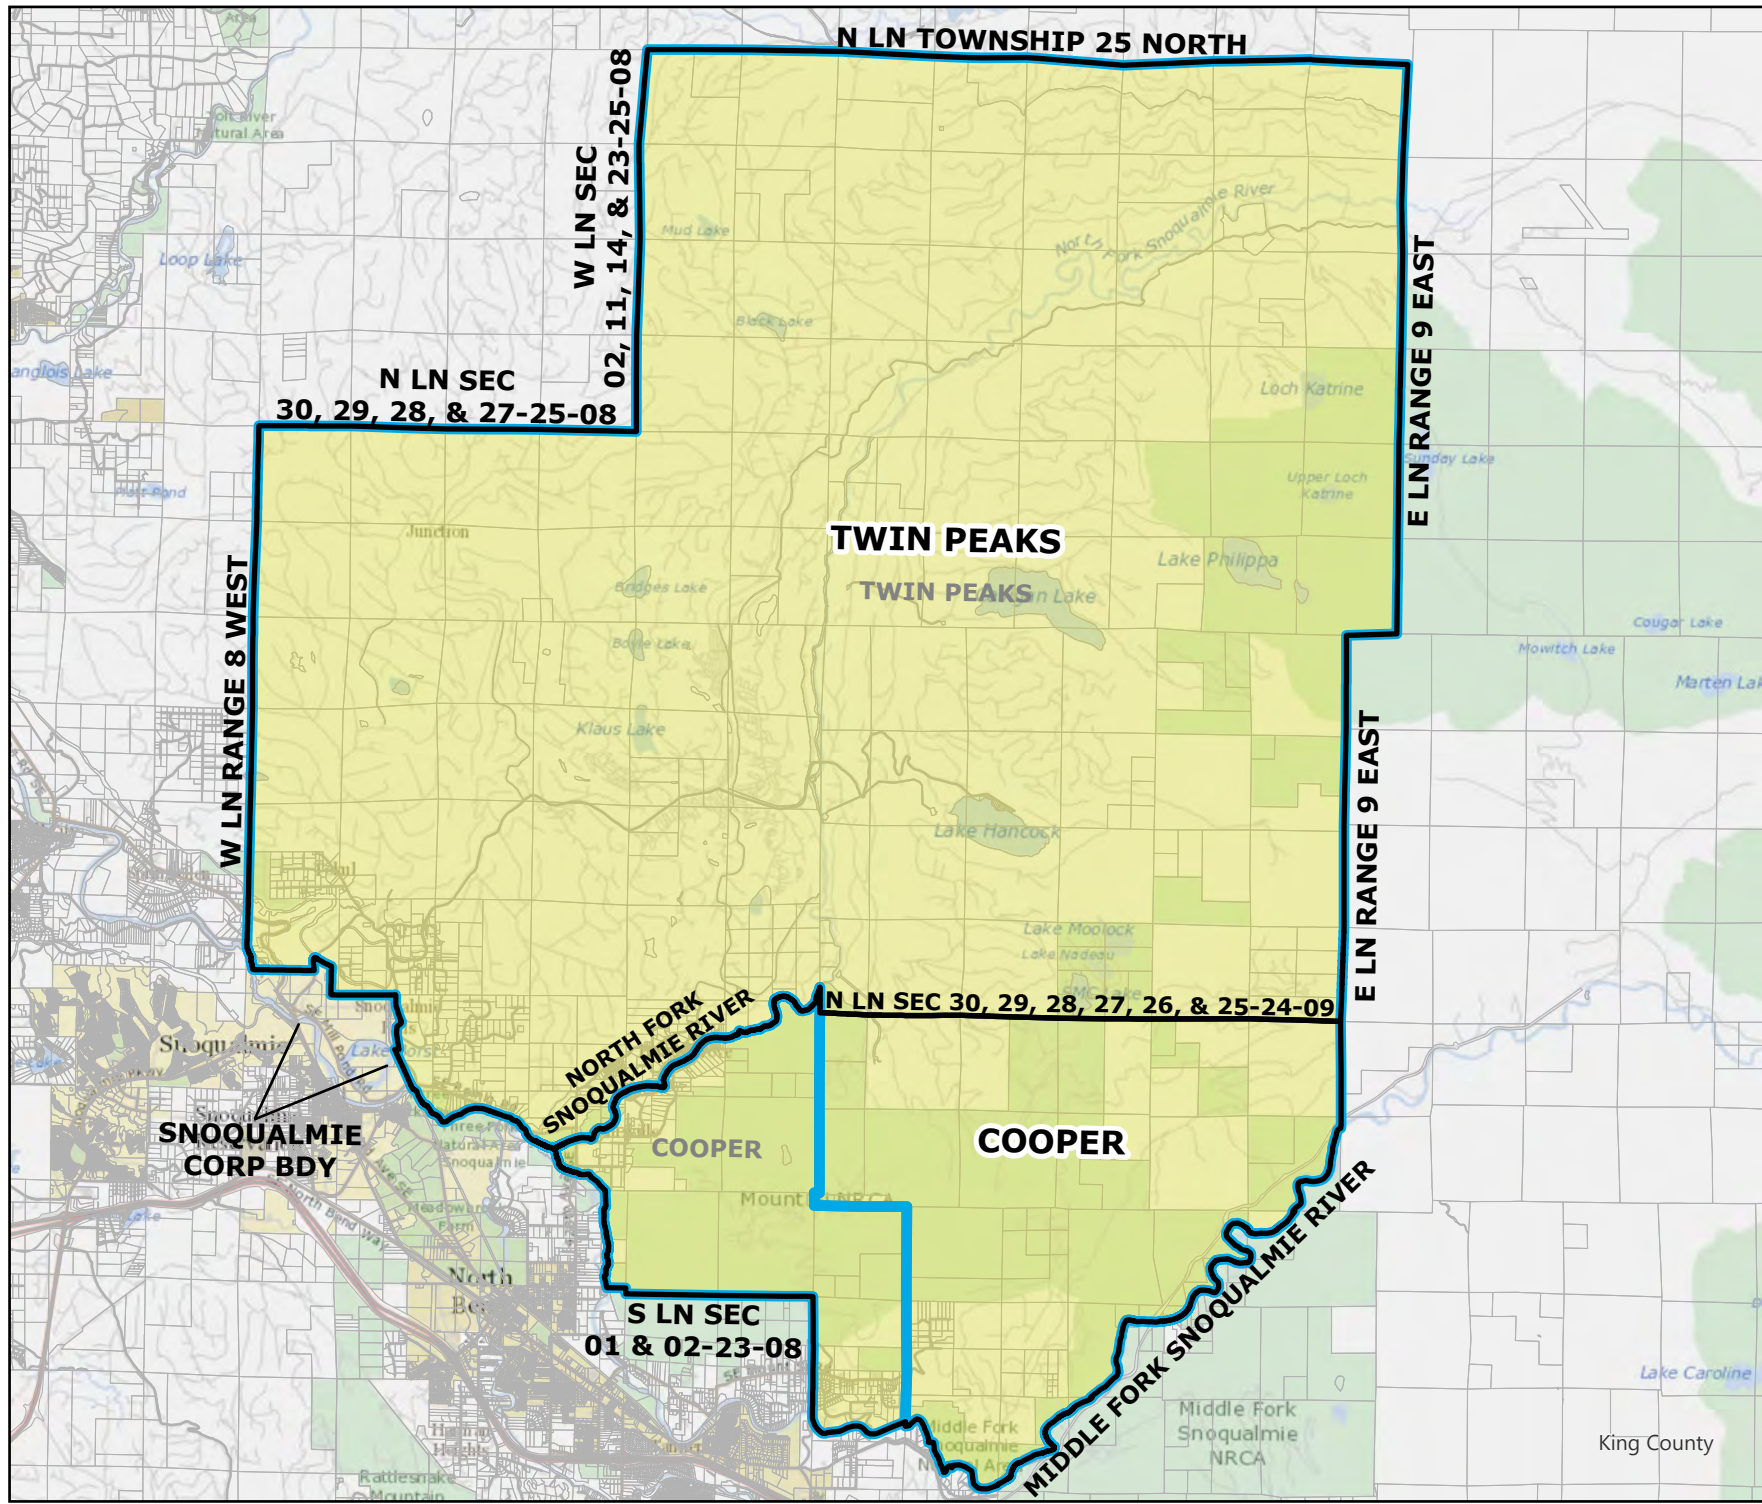

2025 Precinct Alterations

Code	Precinct Name	LG	CG	CC
3150	TWIN PEAKS	12	8	3
3333	COOPER	12	8	3
Original Precinct(s)				
3150	TWIN PEAKS	12	8	3
3333	COOPER	12	8	3

*: Denotes precinct(s) that have been abolished.
Precinct map produced by King County GIS Elections in accordance with KCC 1.12.101 & RCW 29A.16.040

Legend

- Original Precinct(s)
- New Precinct(s)
- Altered Precinct(s)