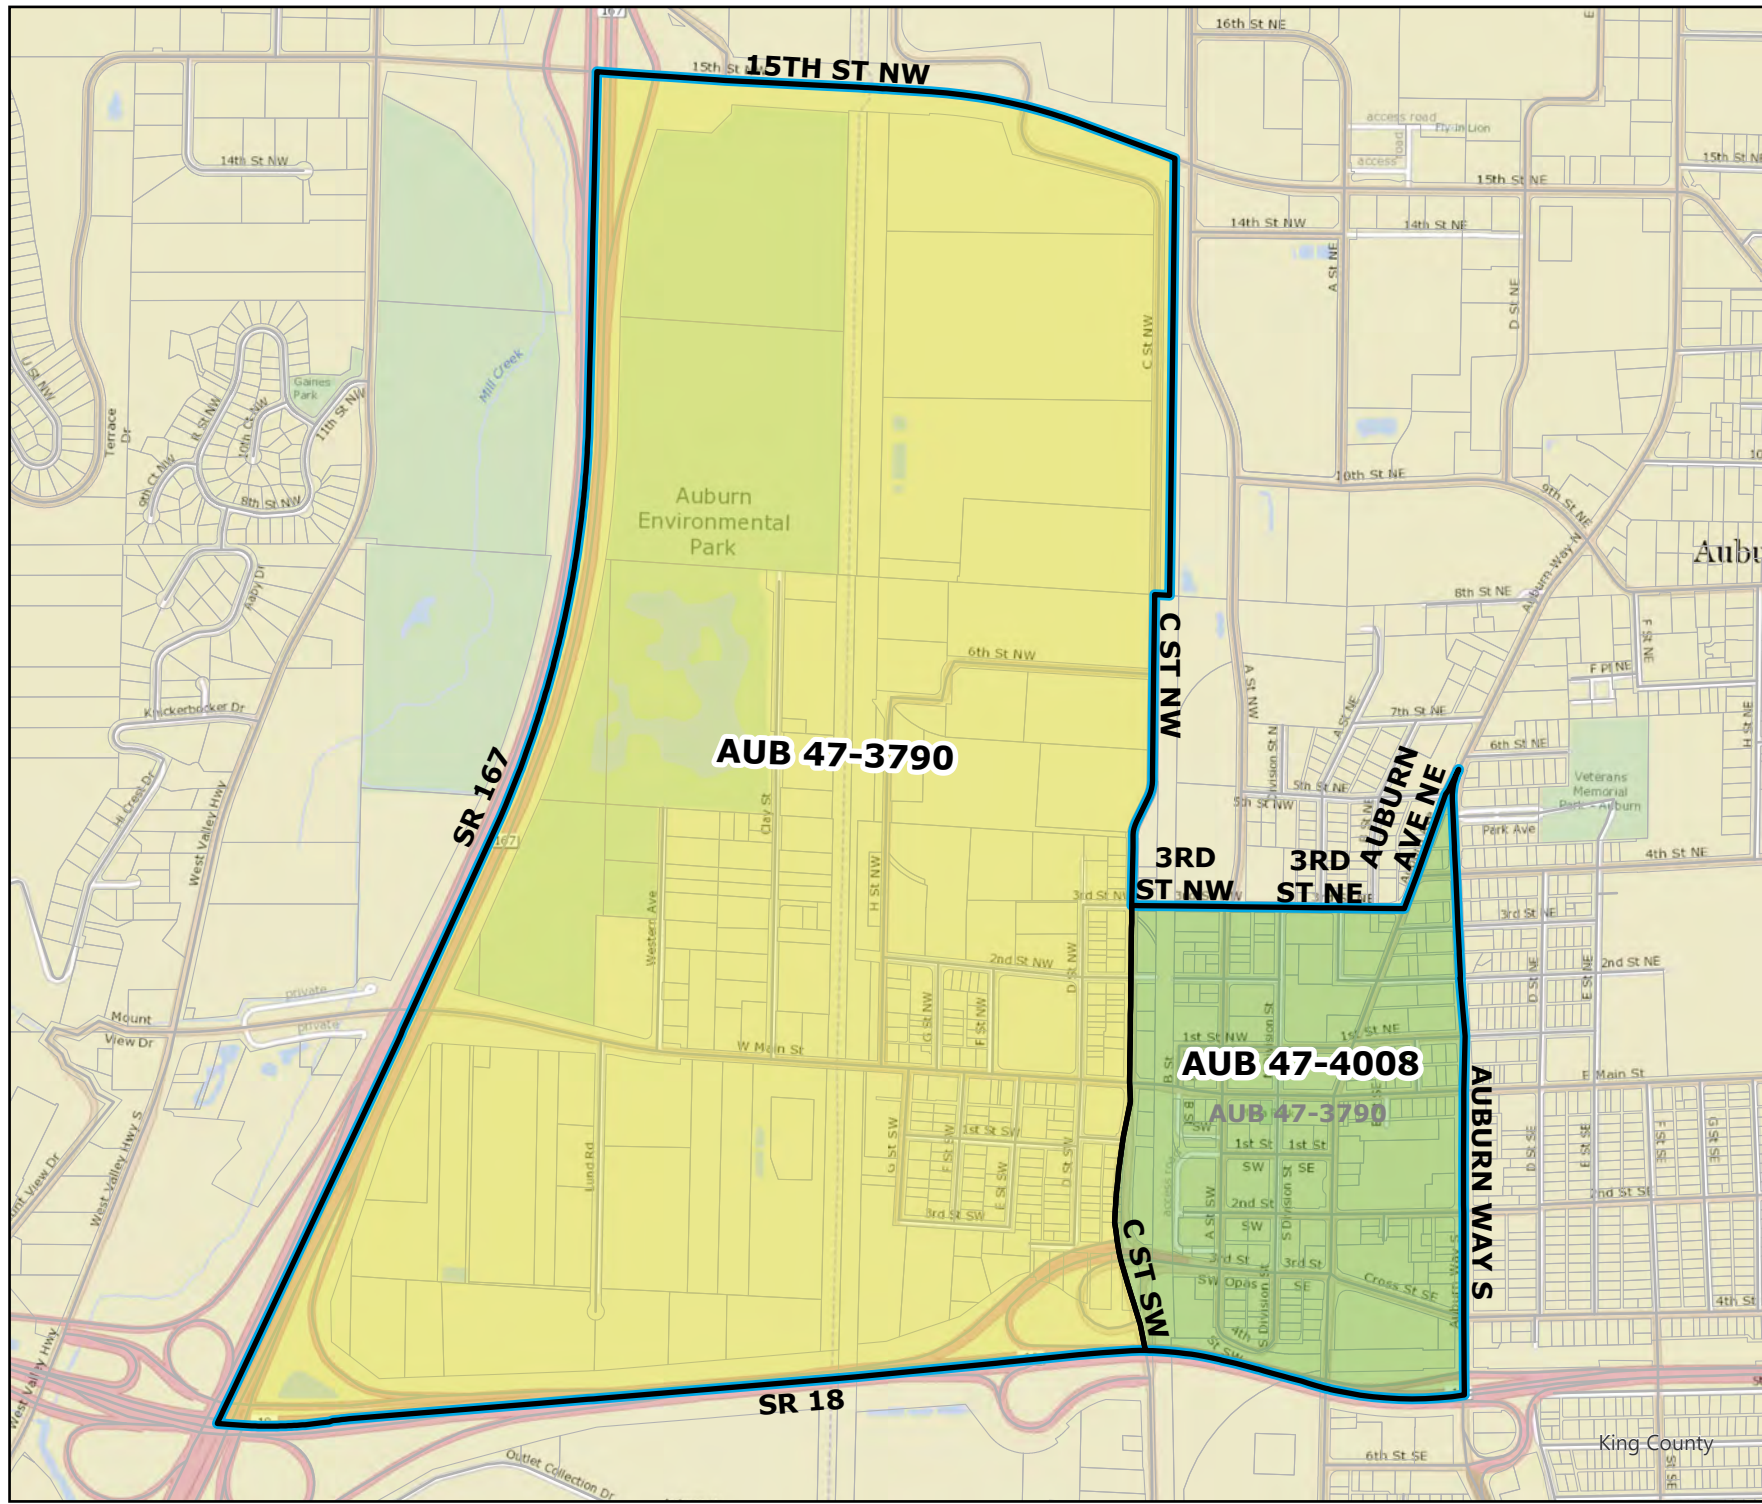

2025 Precinct Alterations

Code	Precinct Name	LG	CG	CC
4008	AUB 47-4008	47	9	7
3970	AUB 47-3790	47	9	7

Original Precinct(s)				
3970	AUB 47-3790	47	9	7

*: Denotes precinct(s) that have been abolished.
Precinct map produced by King County GIS Elections in accordance with KCC 1.12.101 & RCW 29A.16.040

Legend

- Original Precinct(s)
- New Precinct(s)
- Altered Precinct(s)