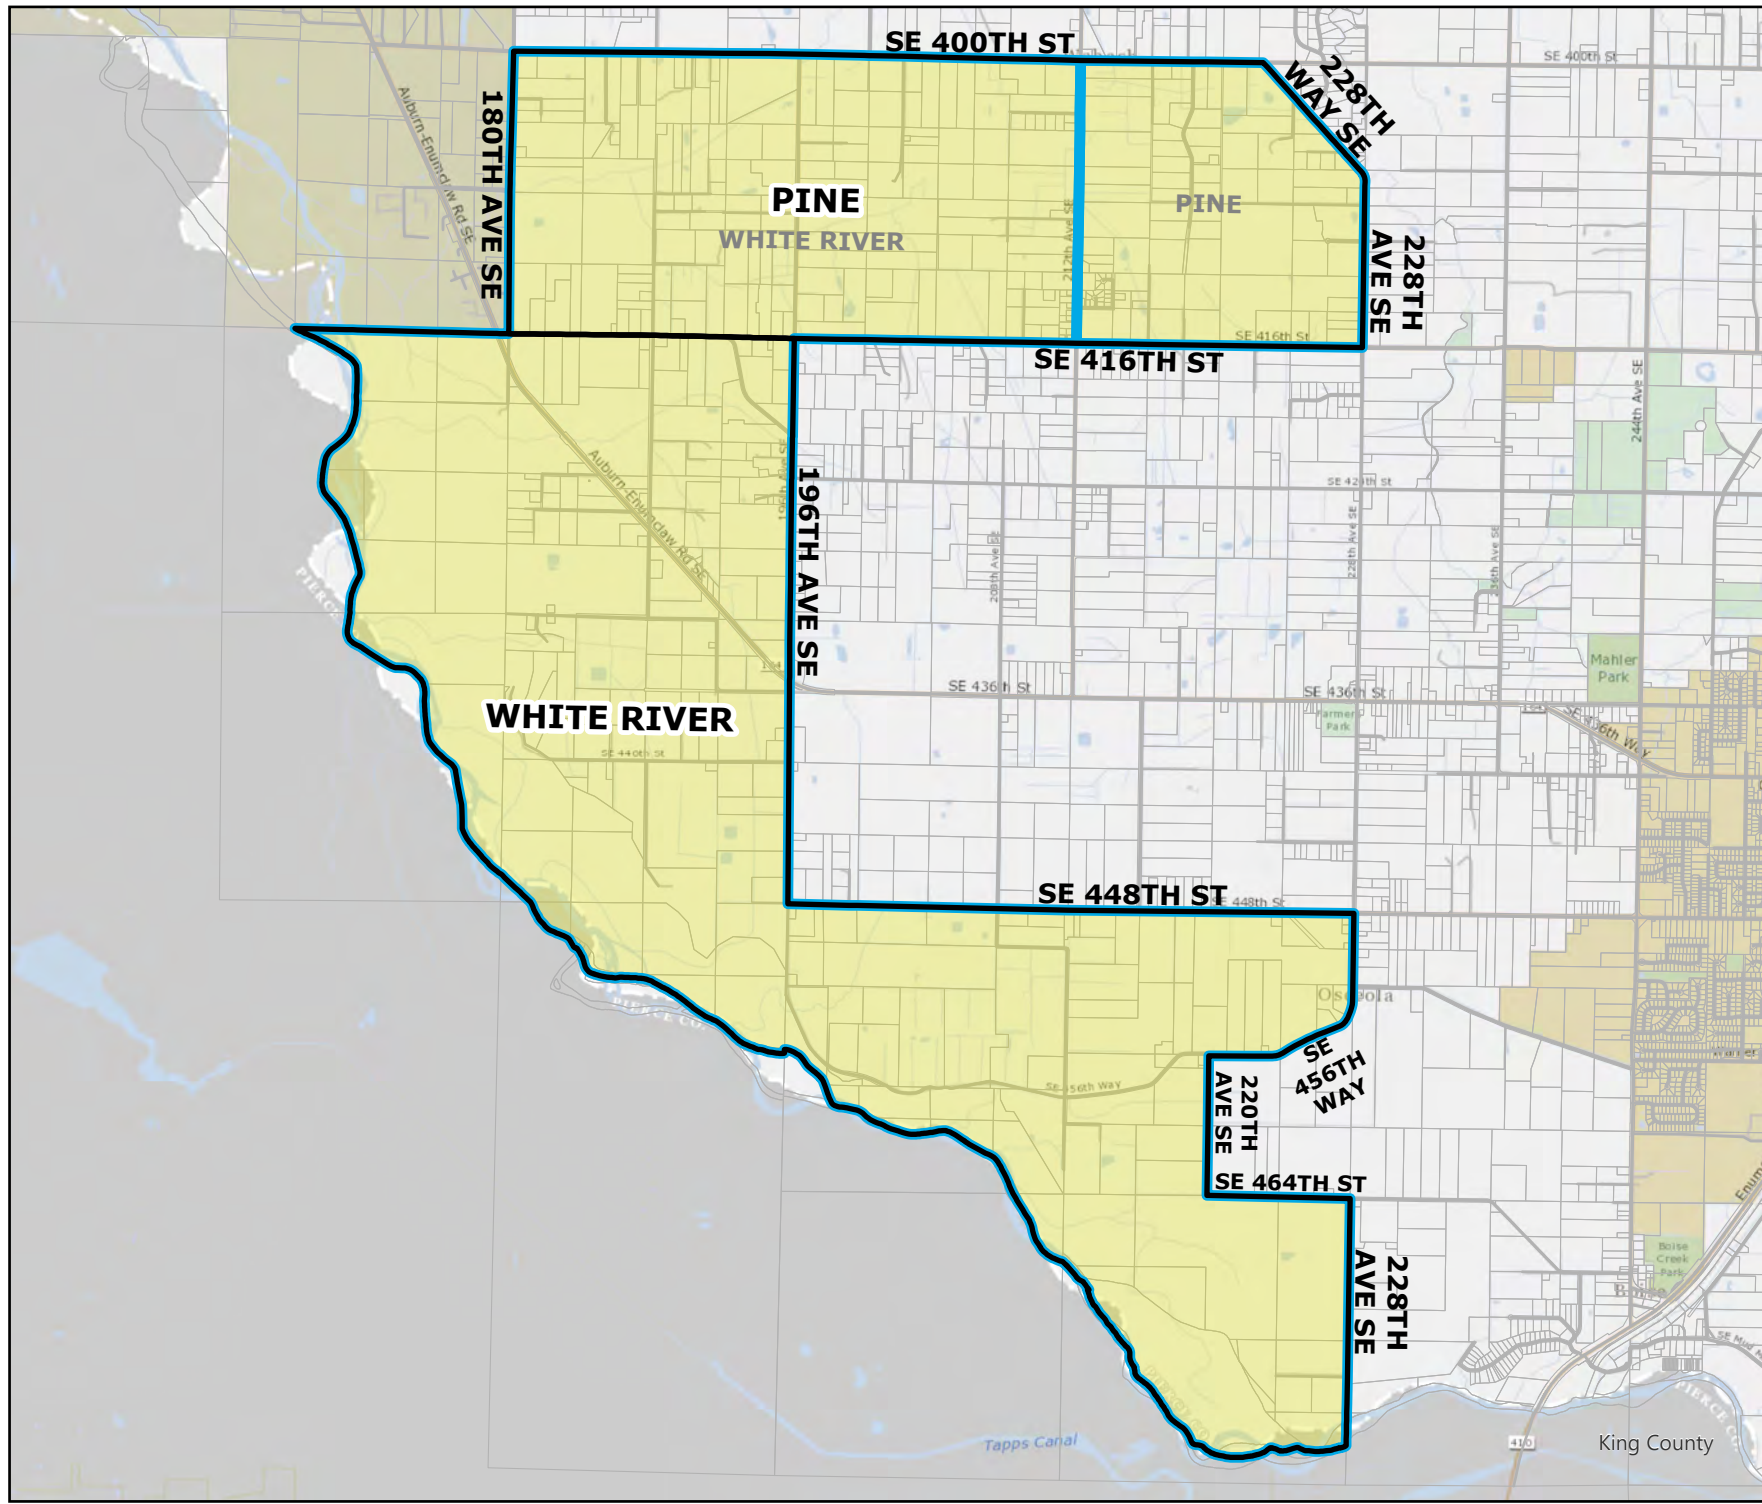

*: Denotes precinct(s) that have been abolished.
 Precinct map produced by King County GIS Elections in accordance with KCC 1.12.101 & RCW 29A.16.040

Legend

- Original Precinct(s)
- New Precinct(s)
- Altered Precinct(s)