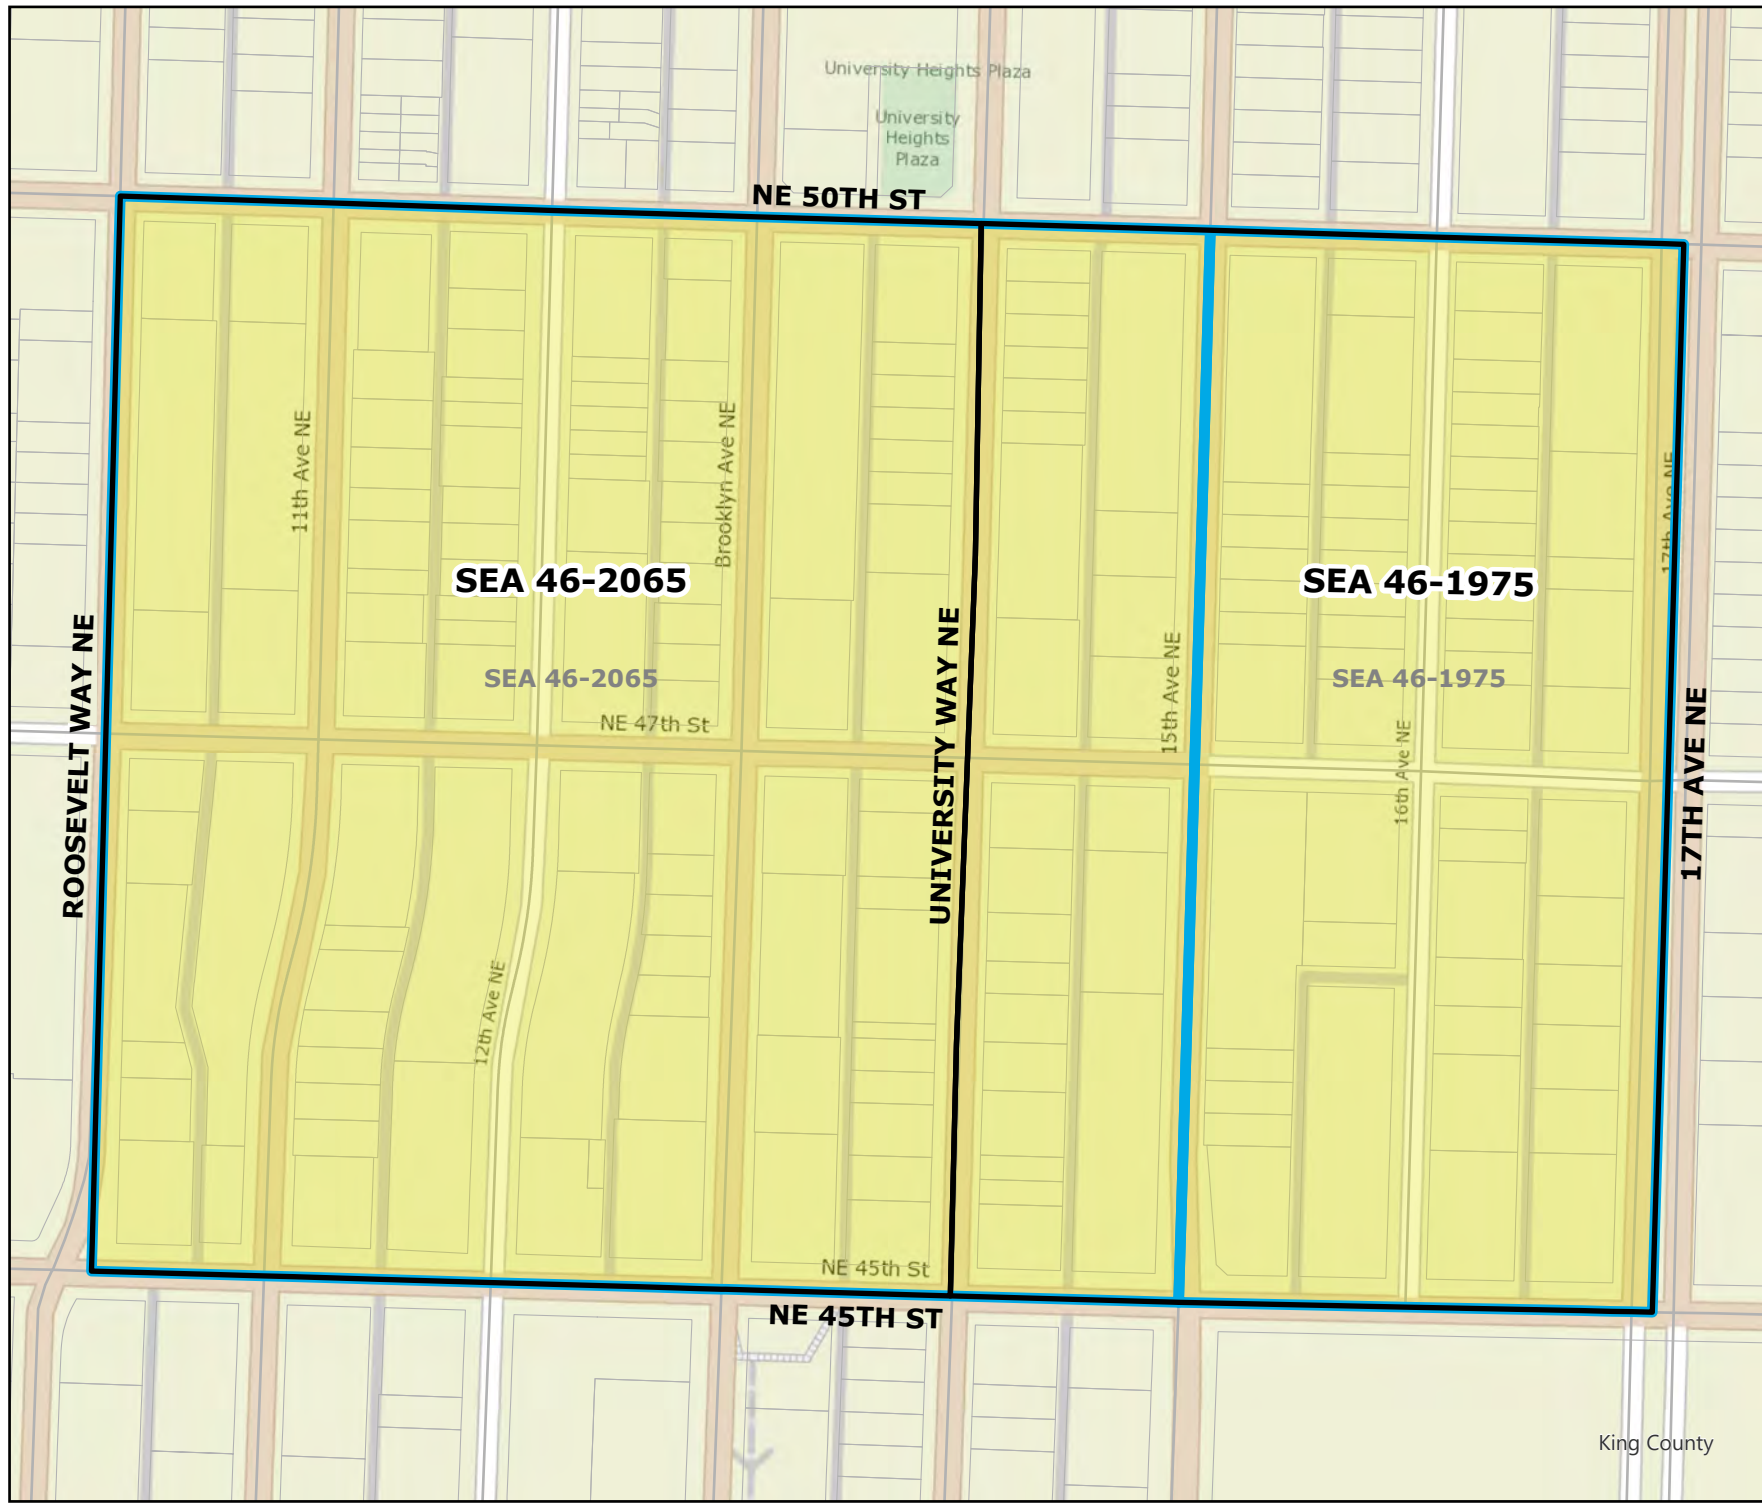

2025 Precinct Alterations

Code	Precinct Name	LG	CG	CC
2065	SEA 46-2065	46	7	2
1975	SEA 46-1975	46	7	2
Original Precinct(s)				
2065	SEA 46-2065	46	7	2
1975	SEA 46-1975	46	7	2

*: Denotes precinct(s) that have been abolished.
Precinct map produced by King County GIS Elections in accordance with KCC 1.12.101 & RCW 29A.16.040

Legend

- Original Precinct(s)
- New Precinct(s)
- Altered Precinct(s)