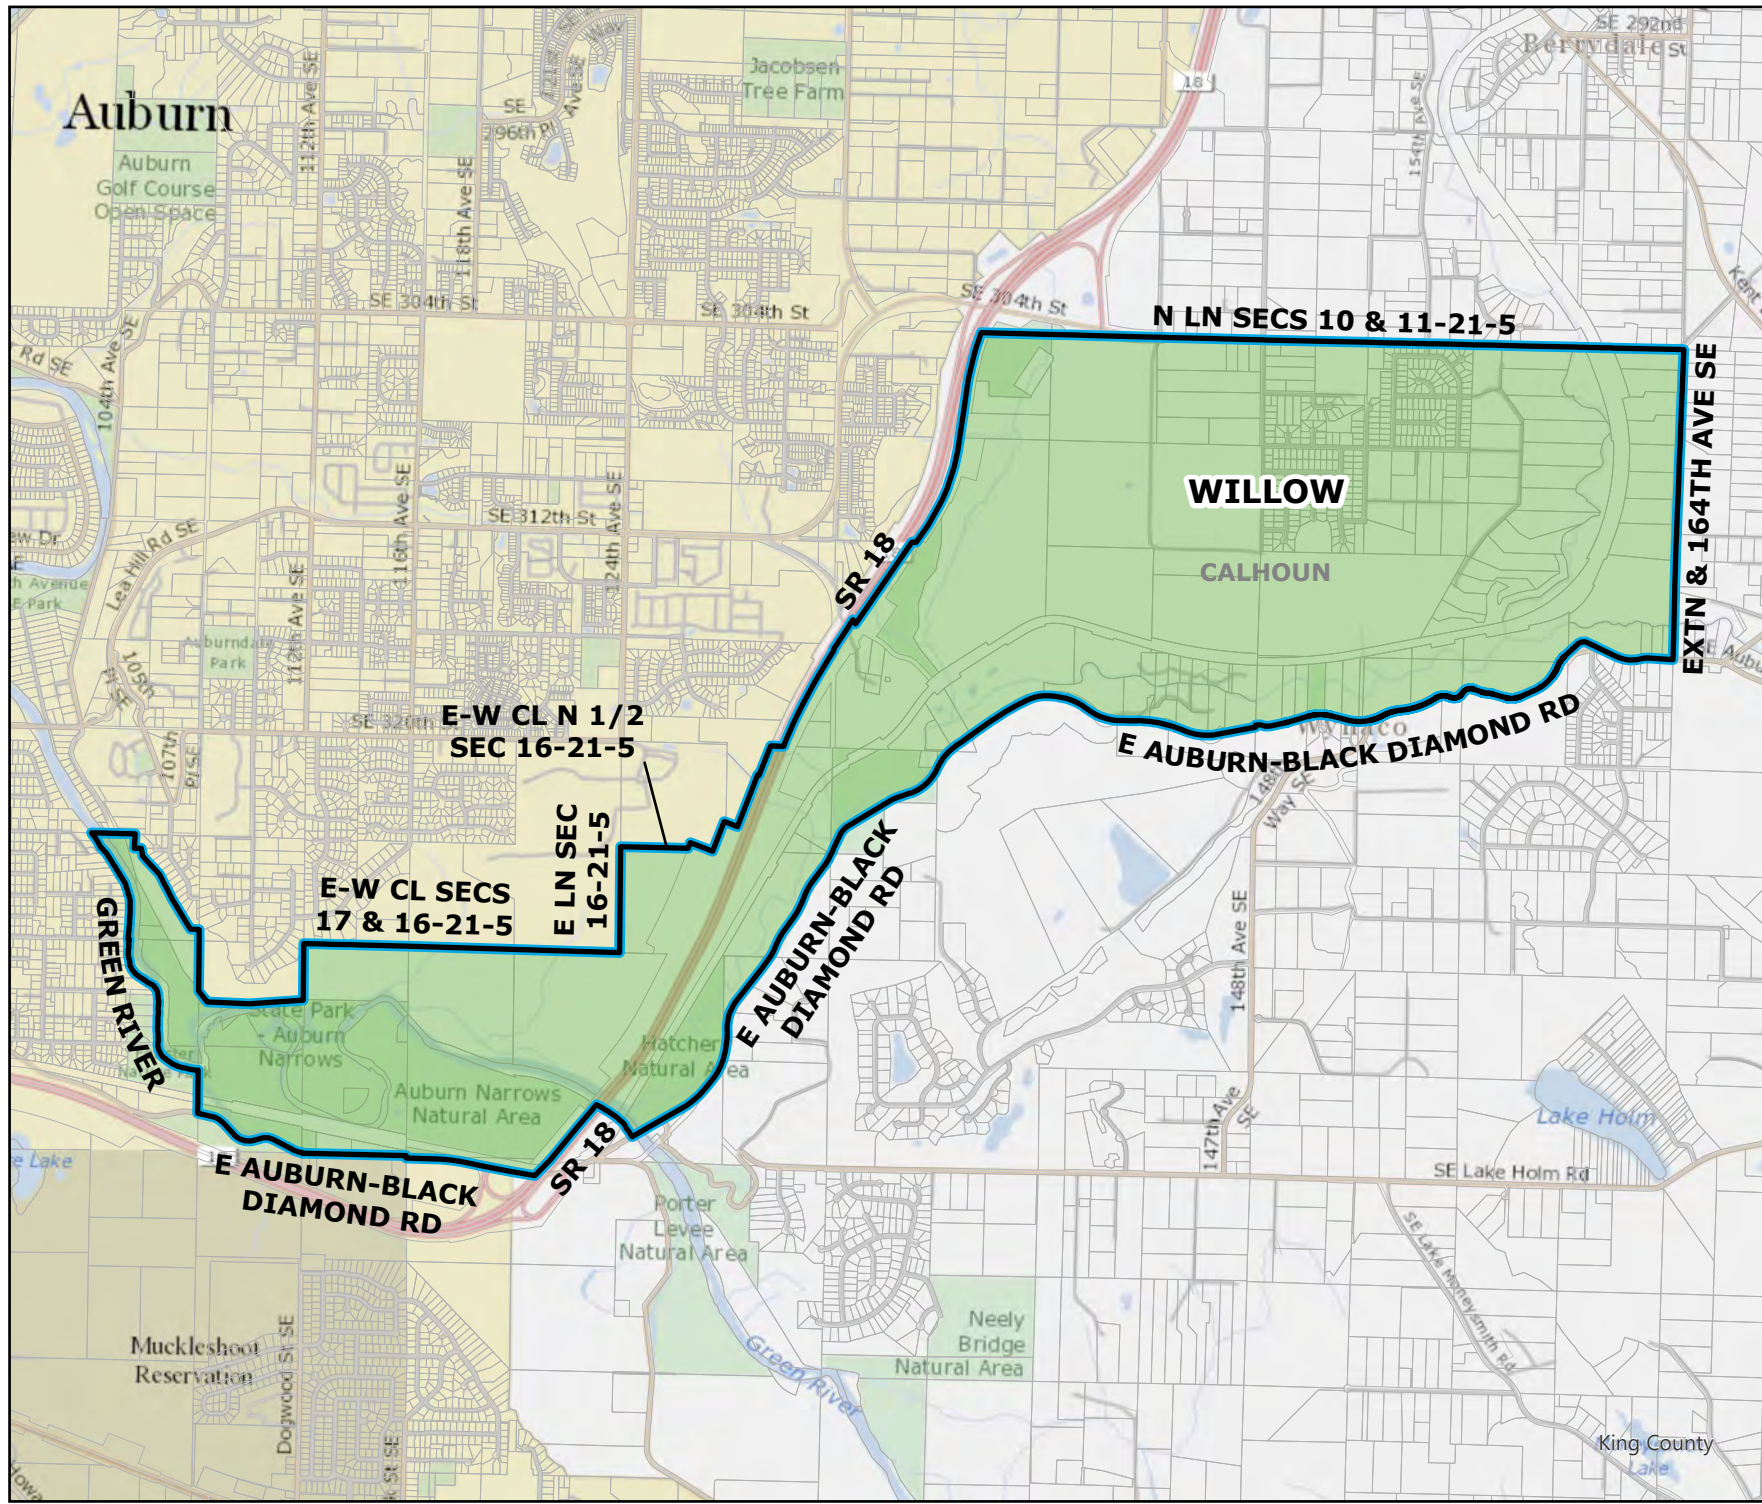

2025 Precinct Alterations

Code	Precinct Name	LG	CG	CC
4013	WILLOW	47	8	9
Original Precinct(s)				
0280	CALHOUN *	47	8	9

*: Denotes precinct(s) that have been abolished.
Precinct map produced by King County GIS Elections in accordance with KCC 1.12.101 & RCW 29A.16.040

Legend

- Original Precinct(s)
- New Precinct(s)
- Altered Precinct(s)