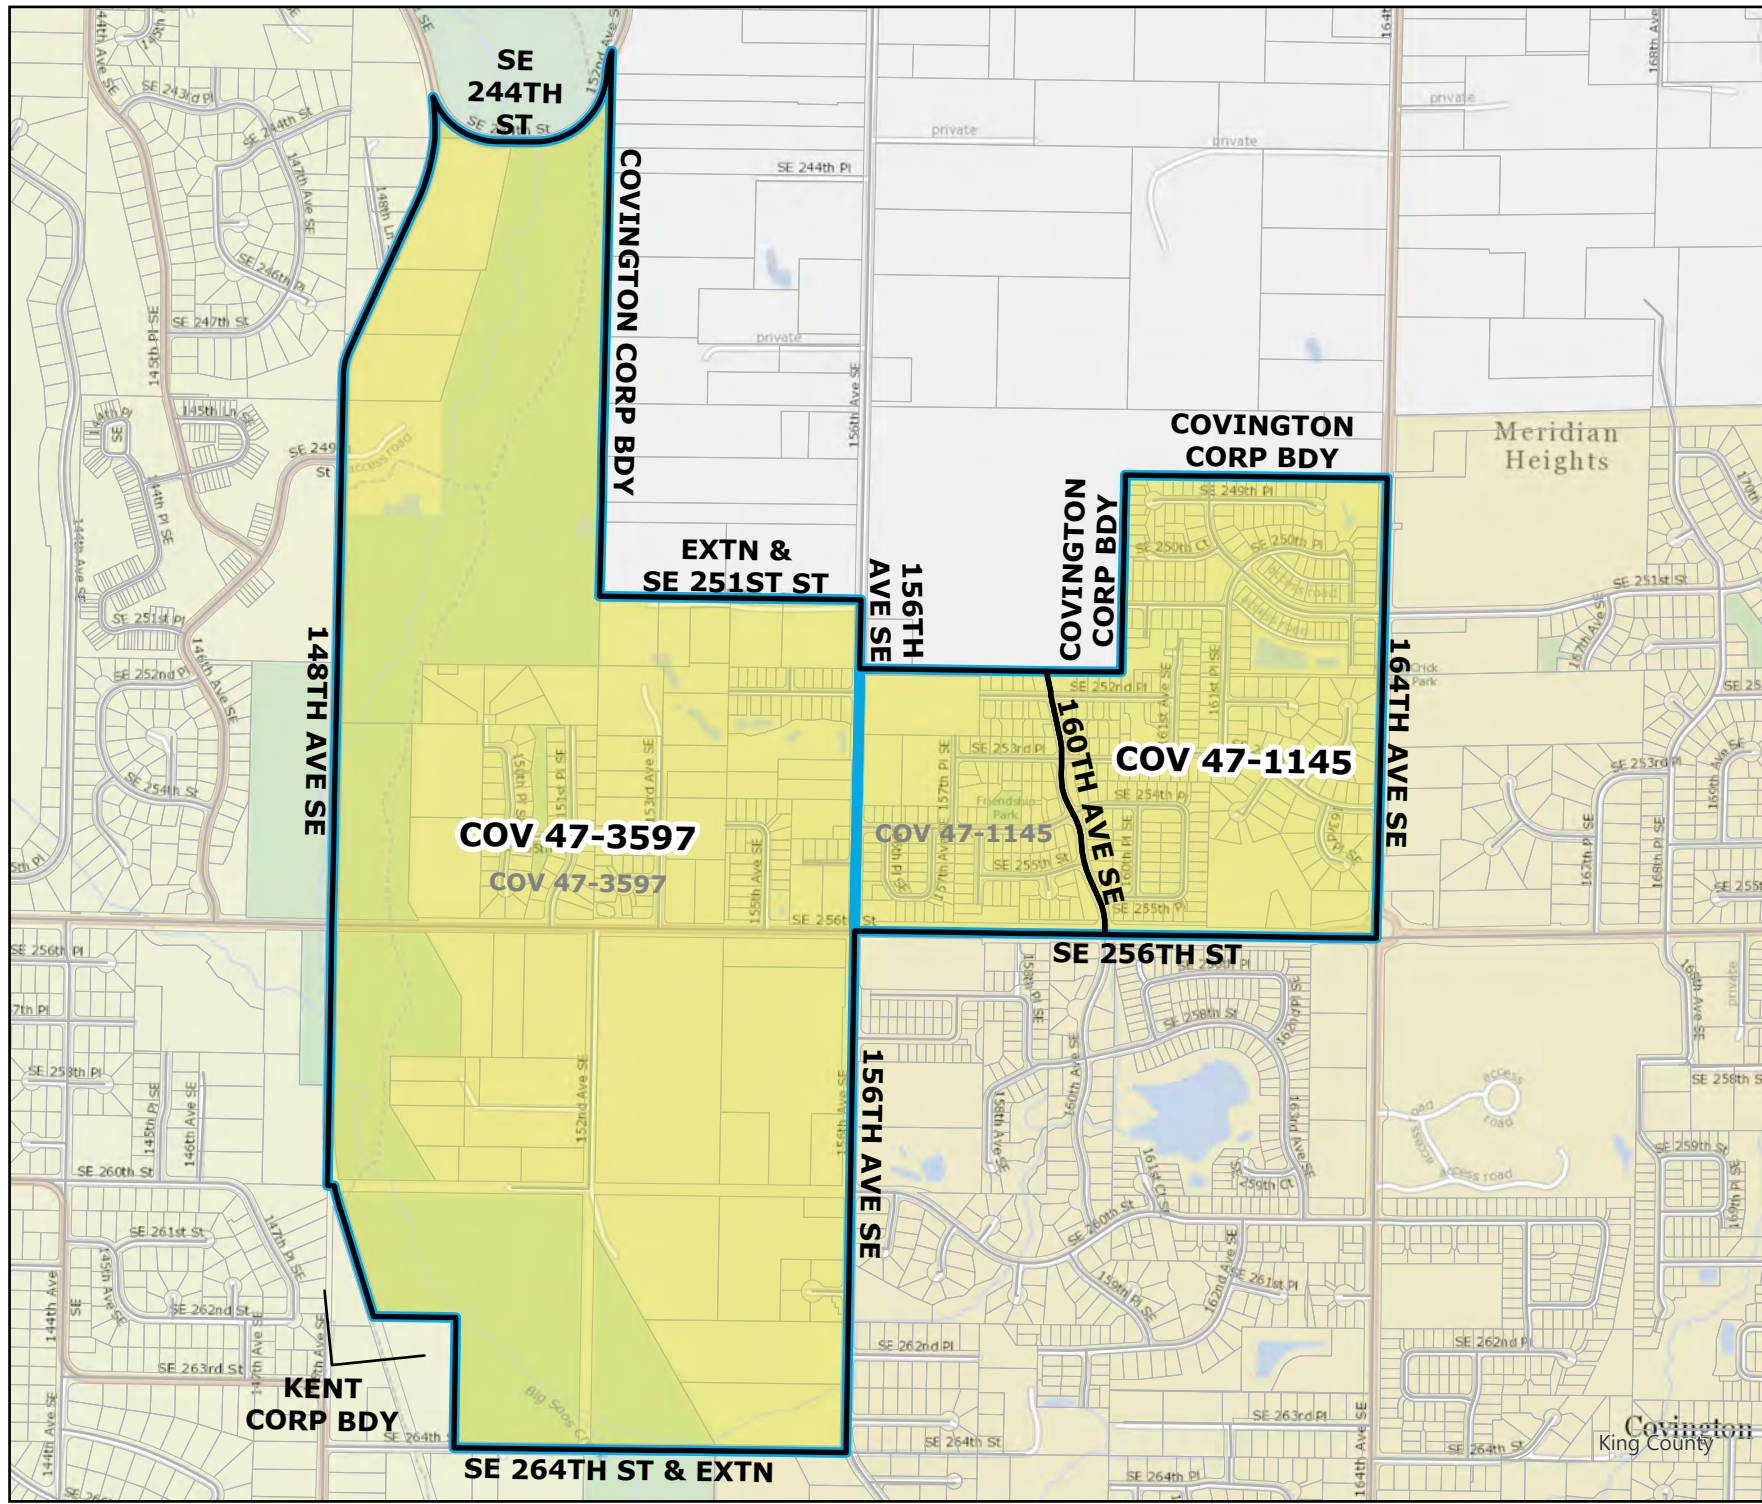

2025 Precinct Alterations

Code	Precinct Name	LG	CG	CC
1145	COV 47-1145	47	8	9
3597	COV 47-3597	47	8	9
Original Precinct(s)				
1145	COV 47-1145	47	8	9
3597	COV 47-3597	47	8	9

*: Denotes precinct(s) that have been abolished.
Precinct map produced by King County GIS Elections in accordance with KCC 1.12.101 & RCW 29A.16.040

Legend

- Original Precinct(s)
- New Precinct(s)
- Altered Precinct(s)