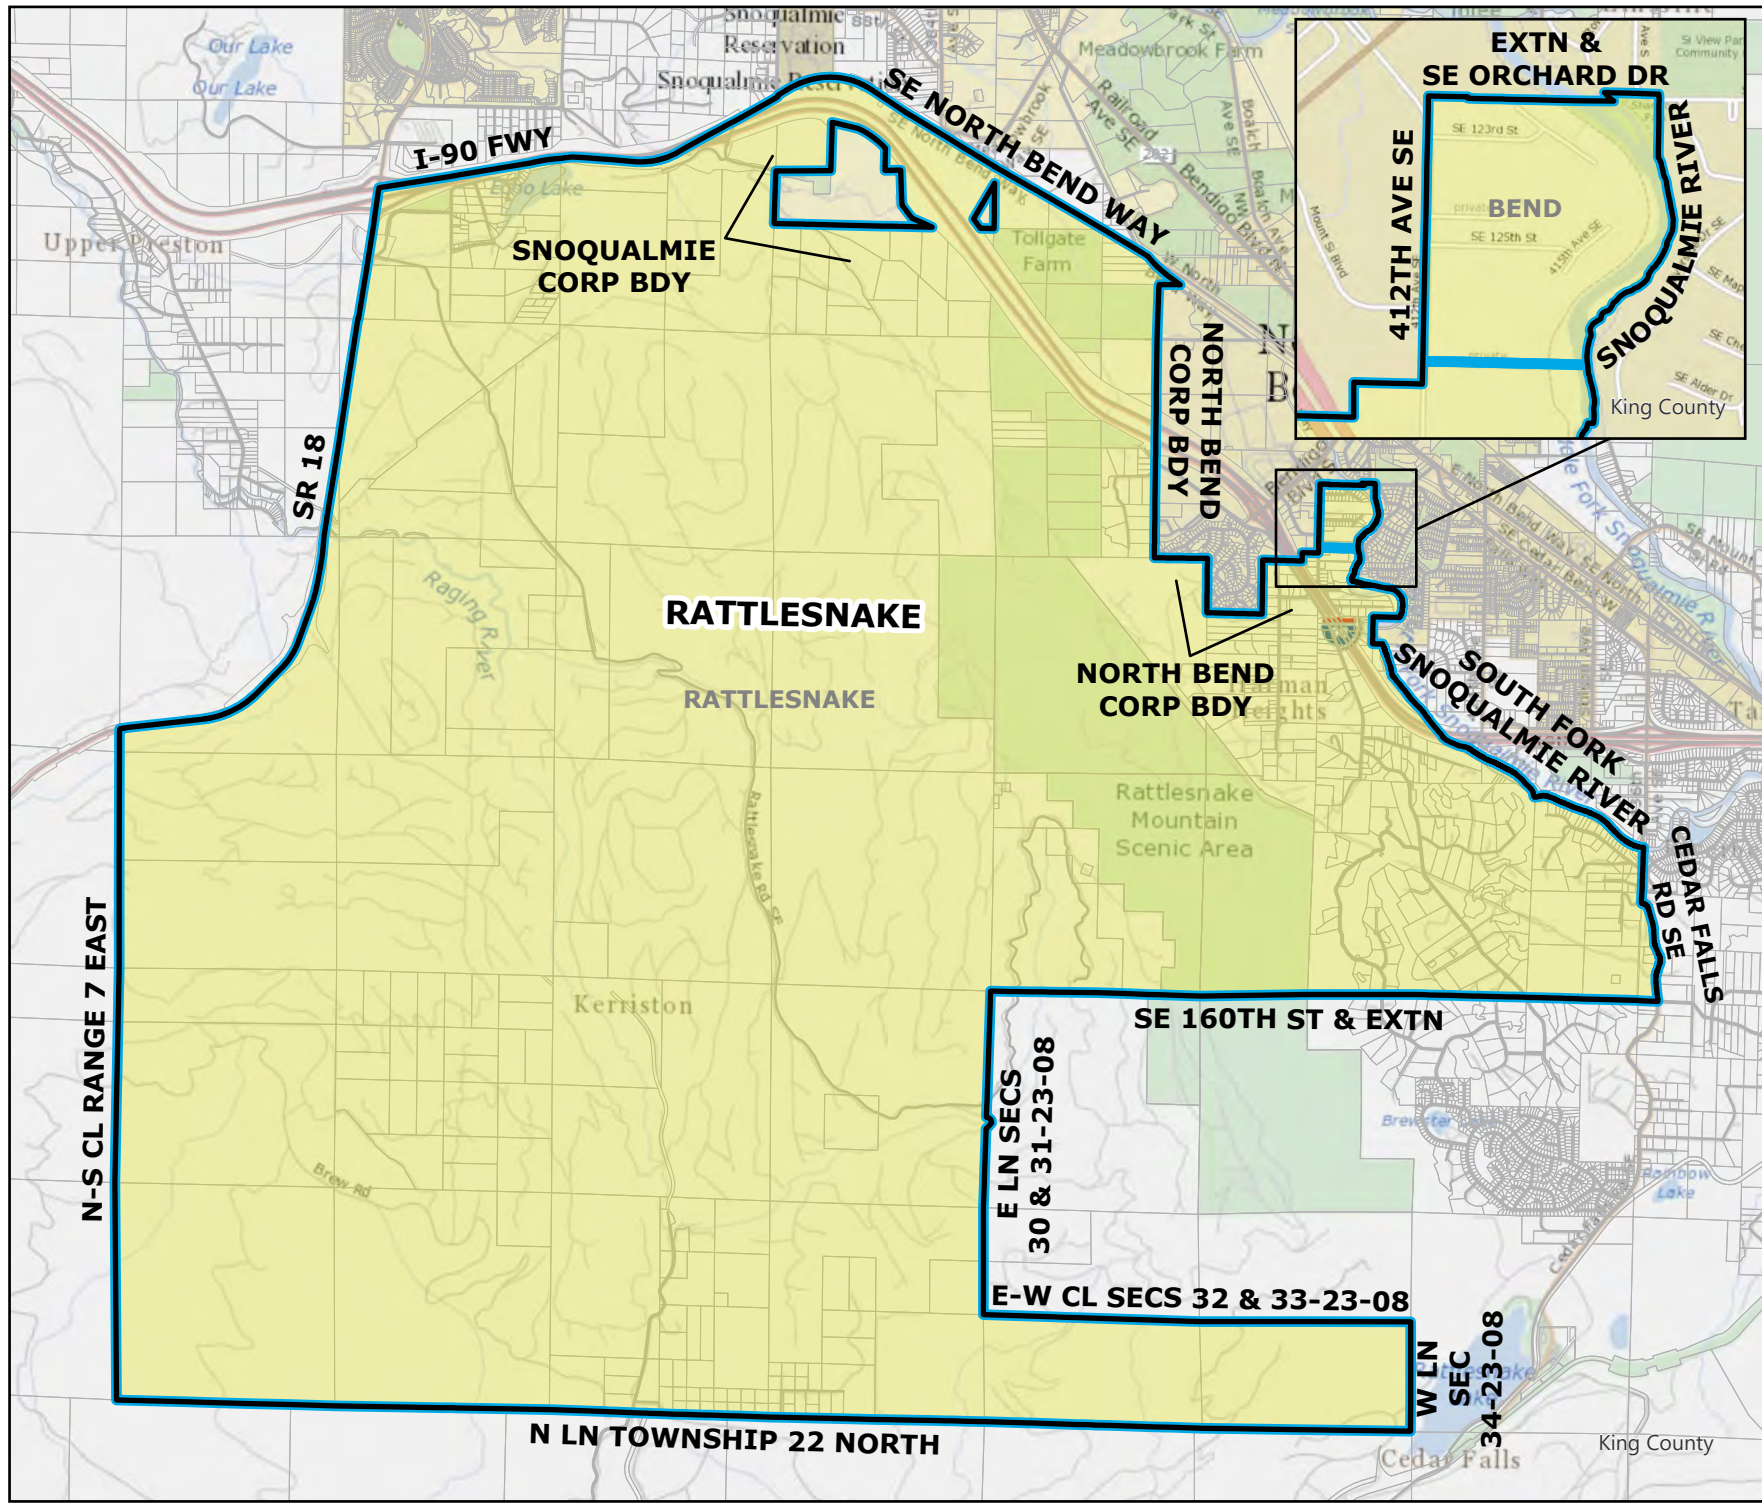

2025 Precinct Alterations

Code	Precinct Name	LG	CG	CC
3472	RATTLESNAKE	5	8	3
Original Precinct(s)				
3472	RATTLESNAKE	5	8	3
3984	BEND *	5	8	3

*: Denotes precinct(s) that have been abolished.
Precinct map produced by King County GIS Elections in accordance with KCC 1.12.101 & RCW 29A.16.040

Legend

- Original Precinct(s)
- New Precinct(s)
- Altered Precinct(s)