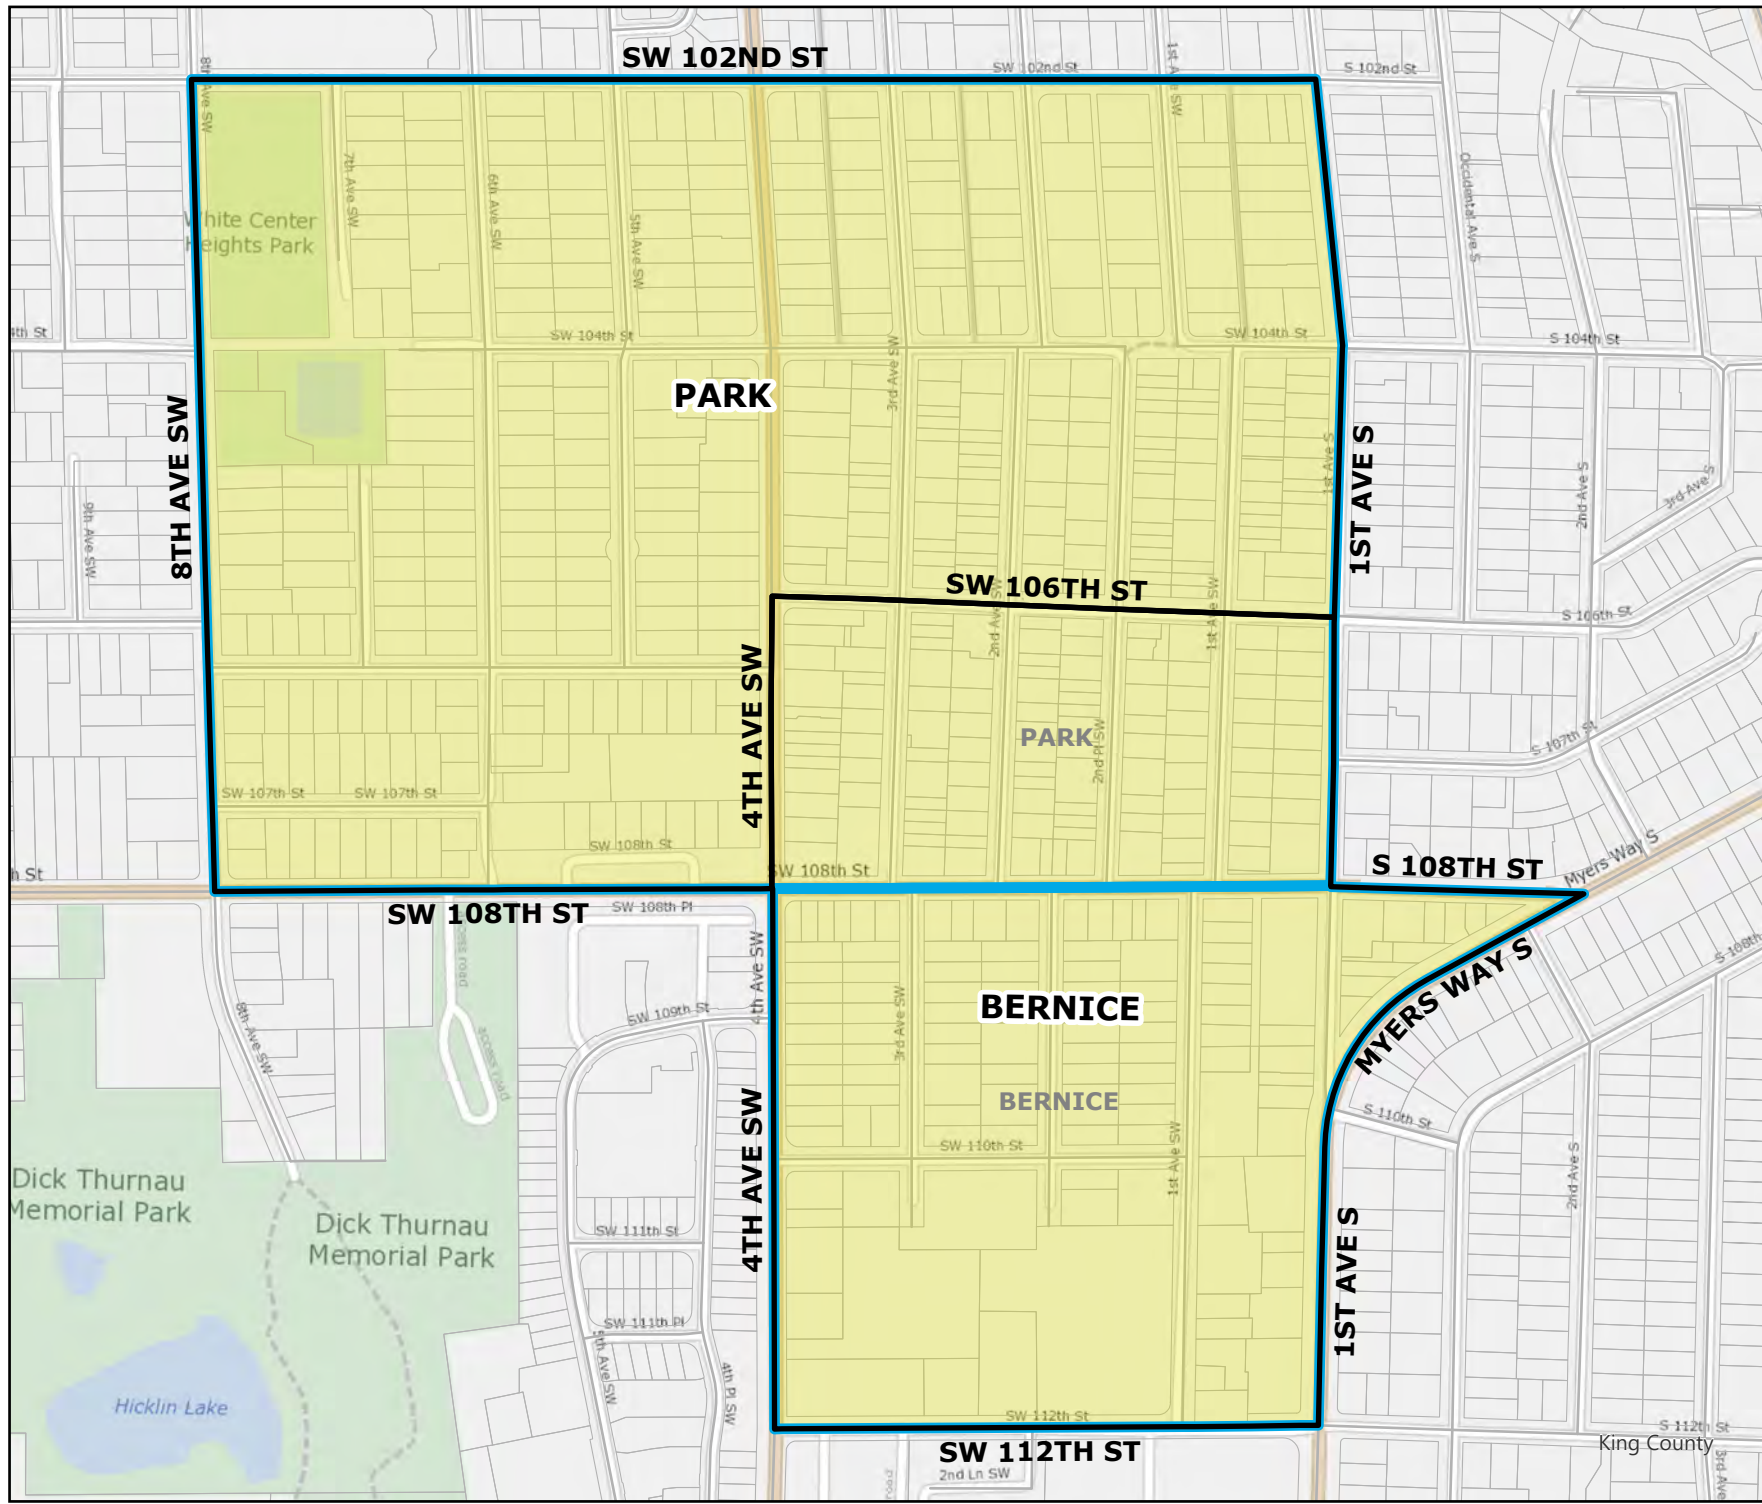

2025 Precinct Alterations

Code	Precinct Name	LG	CG	CC
3838	PARK	34	7	8
0231	BERNICE	34	7	8
Original Precinct(s)				
3838	PARK	34	7	8
0231	BERNICE	34	7	8

*: Denotes precinct(s) that have been abolished.
Precinct map produced by King County GIS Elections in accordance with KCC 1.12.101 & RCW 29A.16.040

Legend

- Original Precinct(s)
- New Precinct(s)
- Altered Precinct(s)