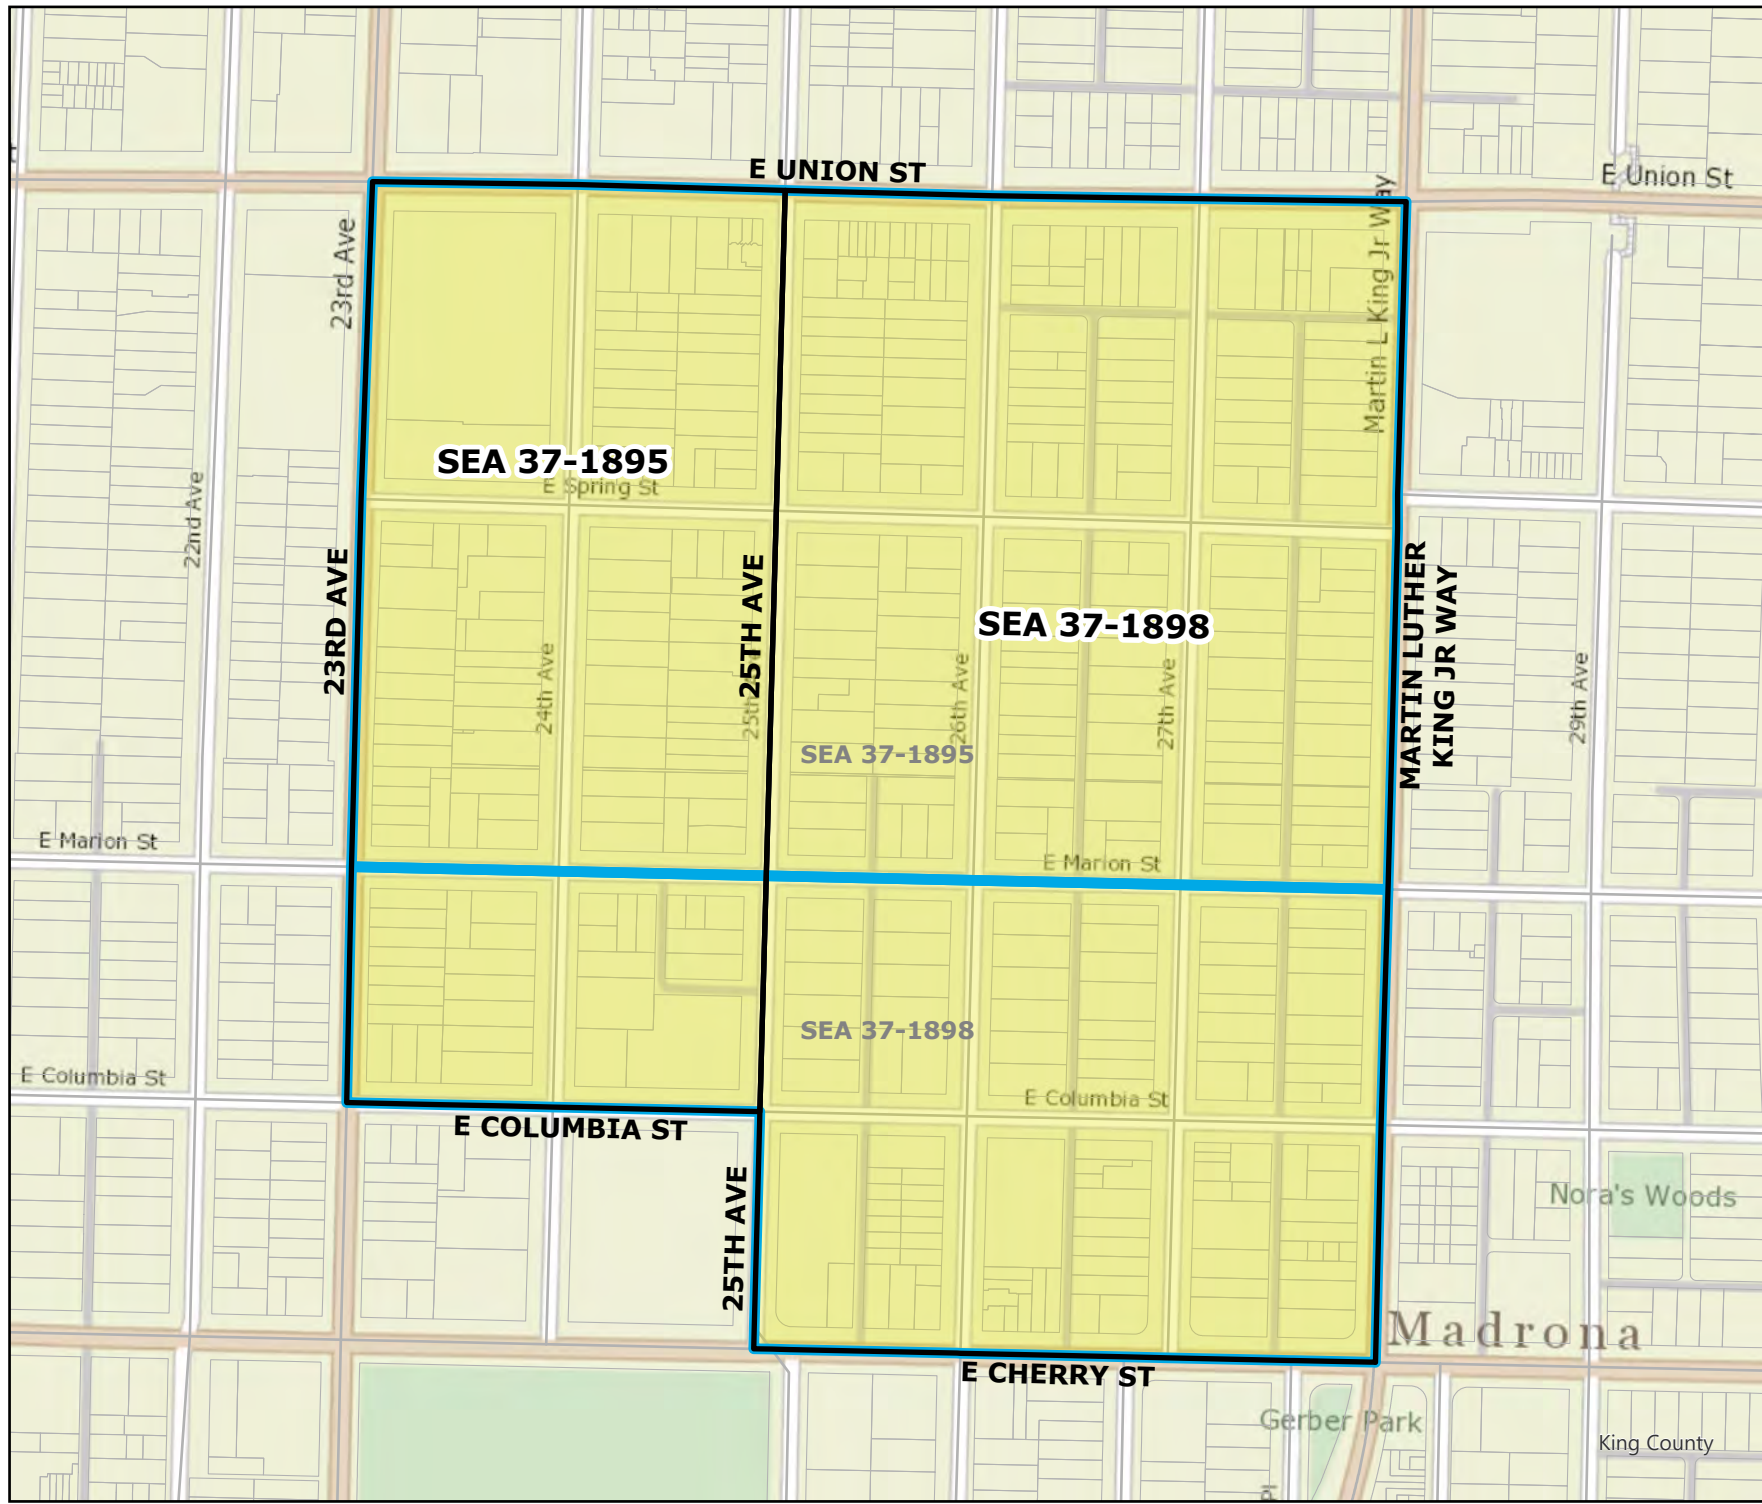

2025 Precinct Alterations

Code	Precinct Name	LG	CG	CC
1895	SEA 37-1895	37	9	2
1898	SEA 37-1898	37	9	2
Original Precinct(s)				
1895	SEA 37-1895	37	9	2
1898	SEA 37-1898	37	9	2

*: Denotes precinct(s) that have been abolished.
Precinct map produced by King County GIS Elections in accordance with KCC 1.12.101 & RCW 29A.16.040

Legend

- Original Precinct(s)
- New Precinct(s)
- Altered Precinct(s)