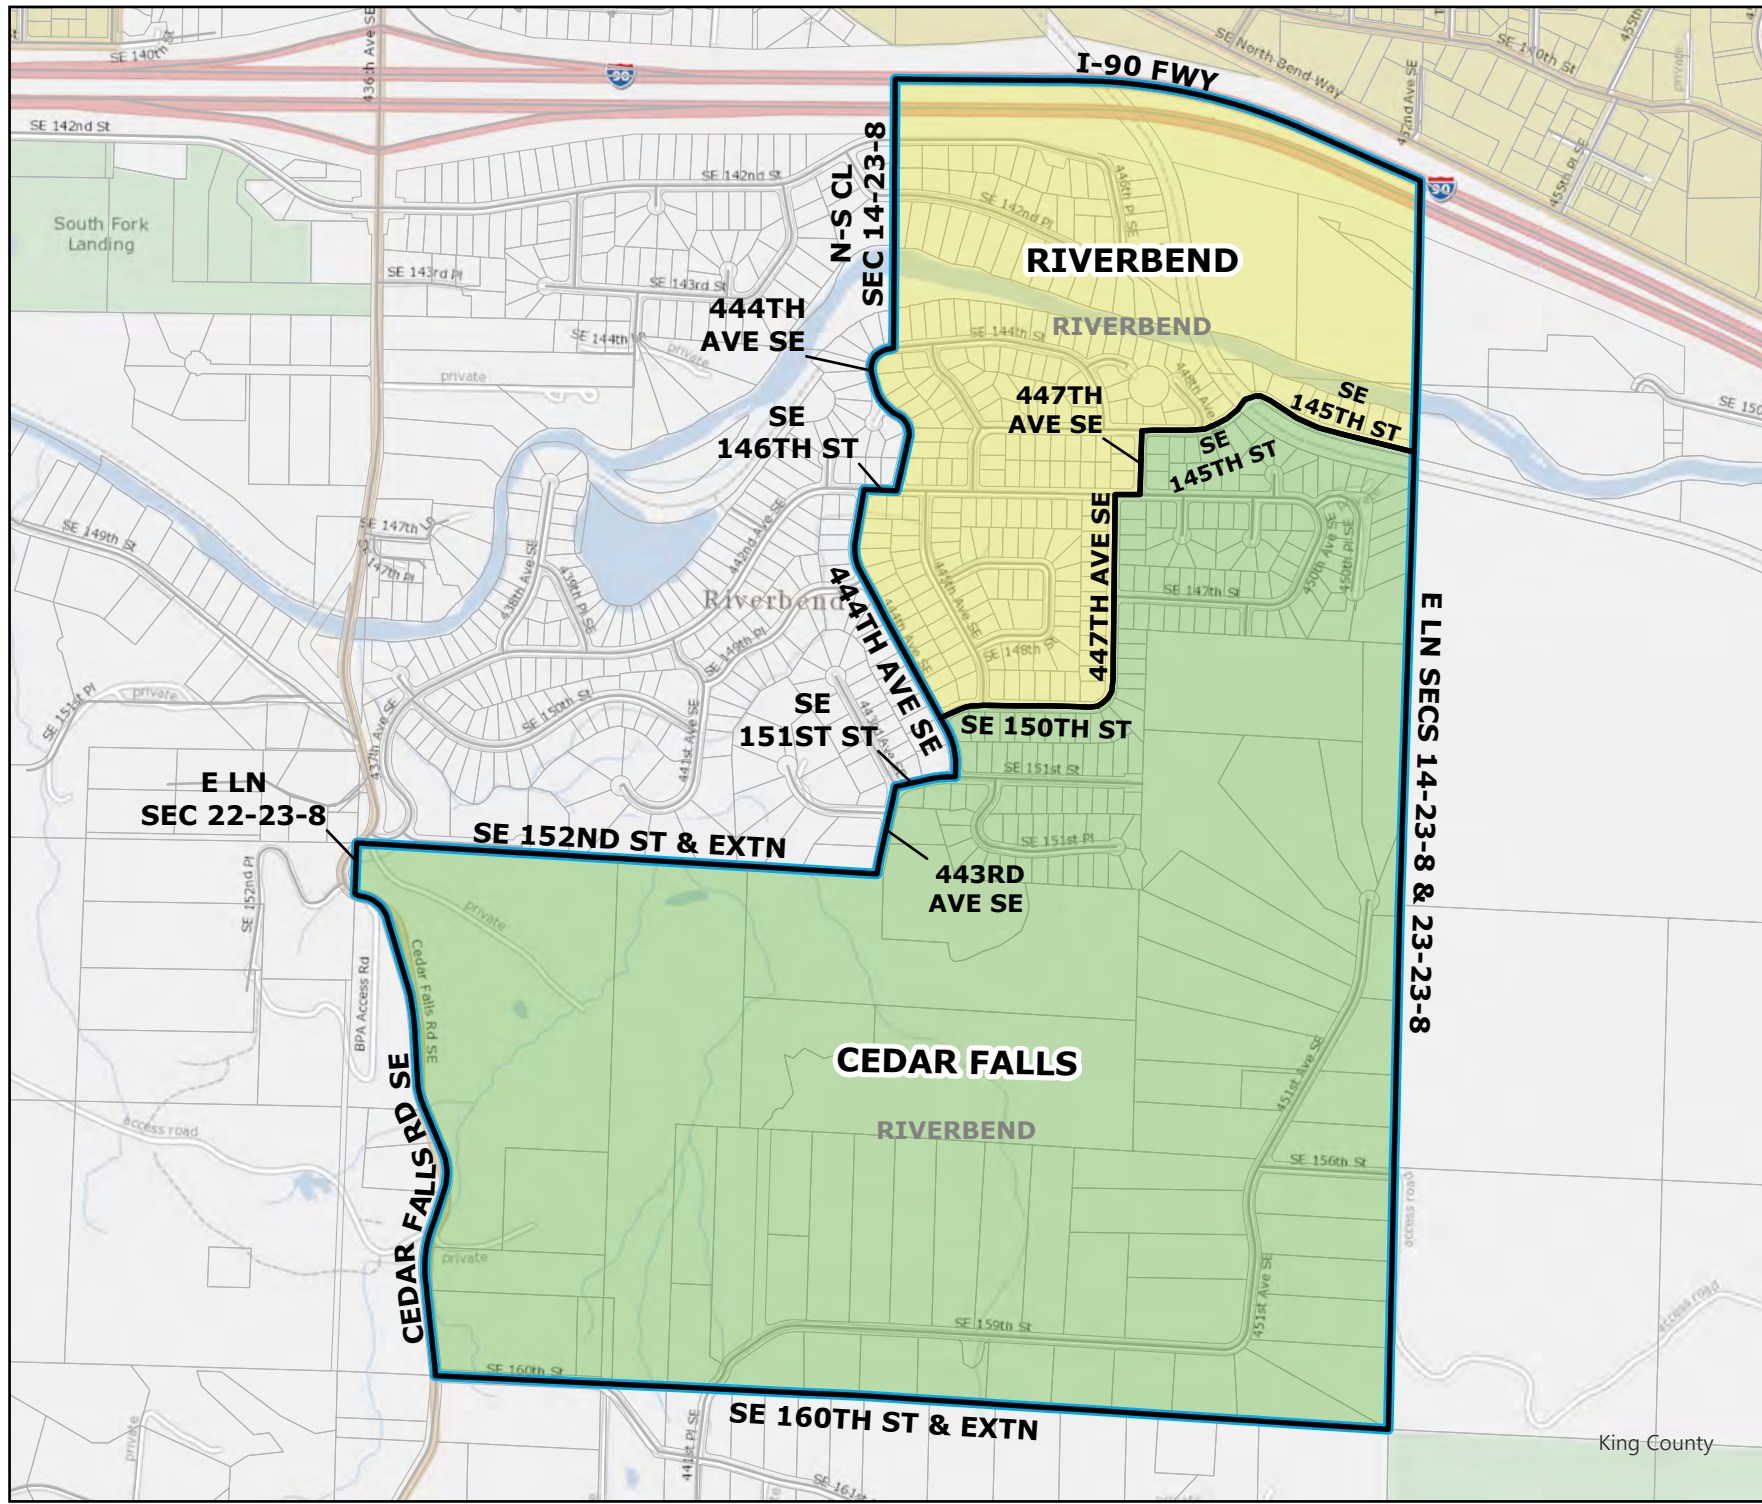

2025 Precinct Alterations

Code	Precinct Name	LG	CG	CC
4002	CEDAR FALLS	5	8	3
2584	RIVERBEND	5	8	3
Original Precinct(s)				
2584	RIVERBEND	5	8	3

*: Denotes precinct(s) that have been abolished.
Precinct map produced by King County GIS Elections in accordance with KCC 1.12.101 & RCW 29A.16.040

Legend

- Original Precinct(s)
- New Precinct(s)
- Altered Precinct(s)