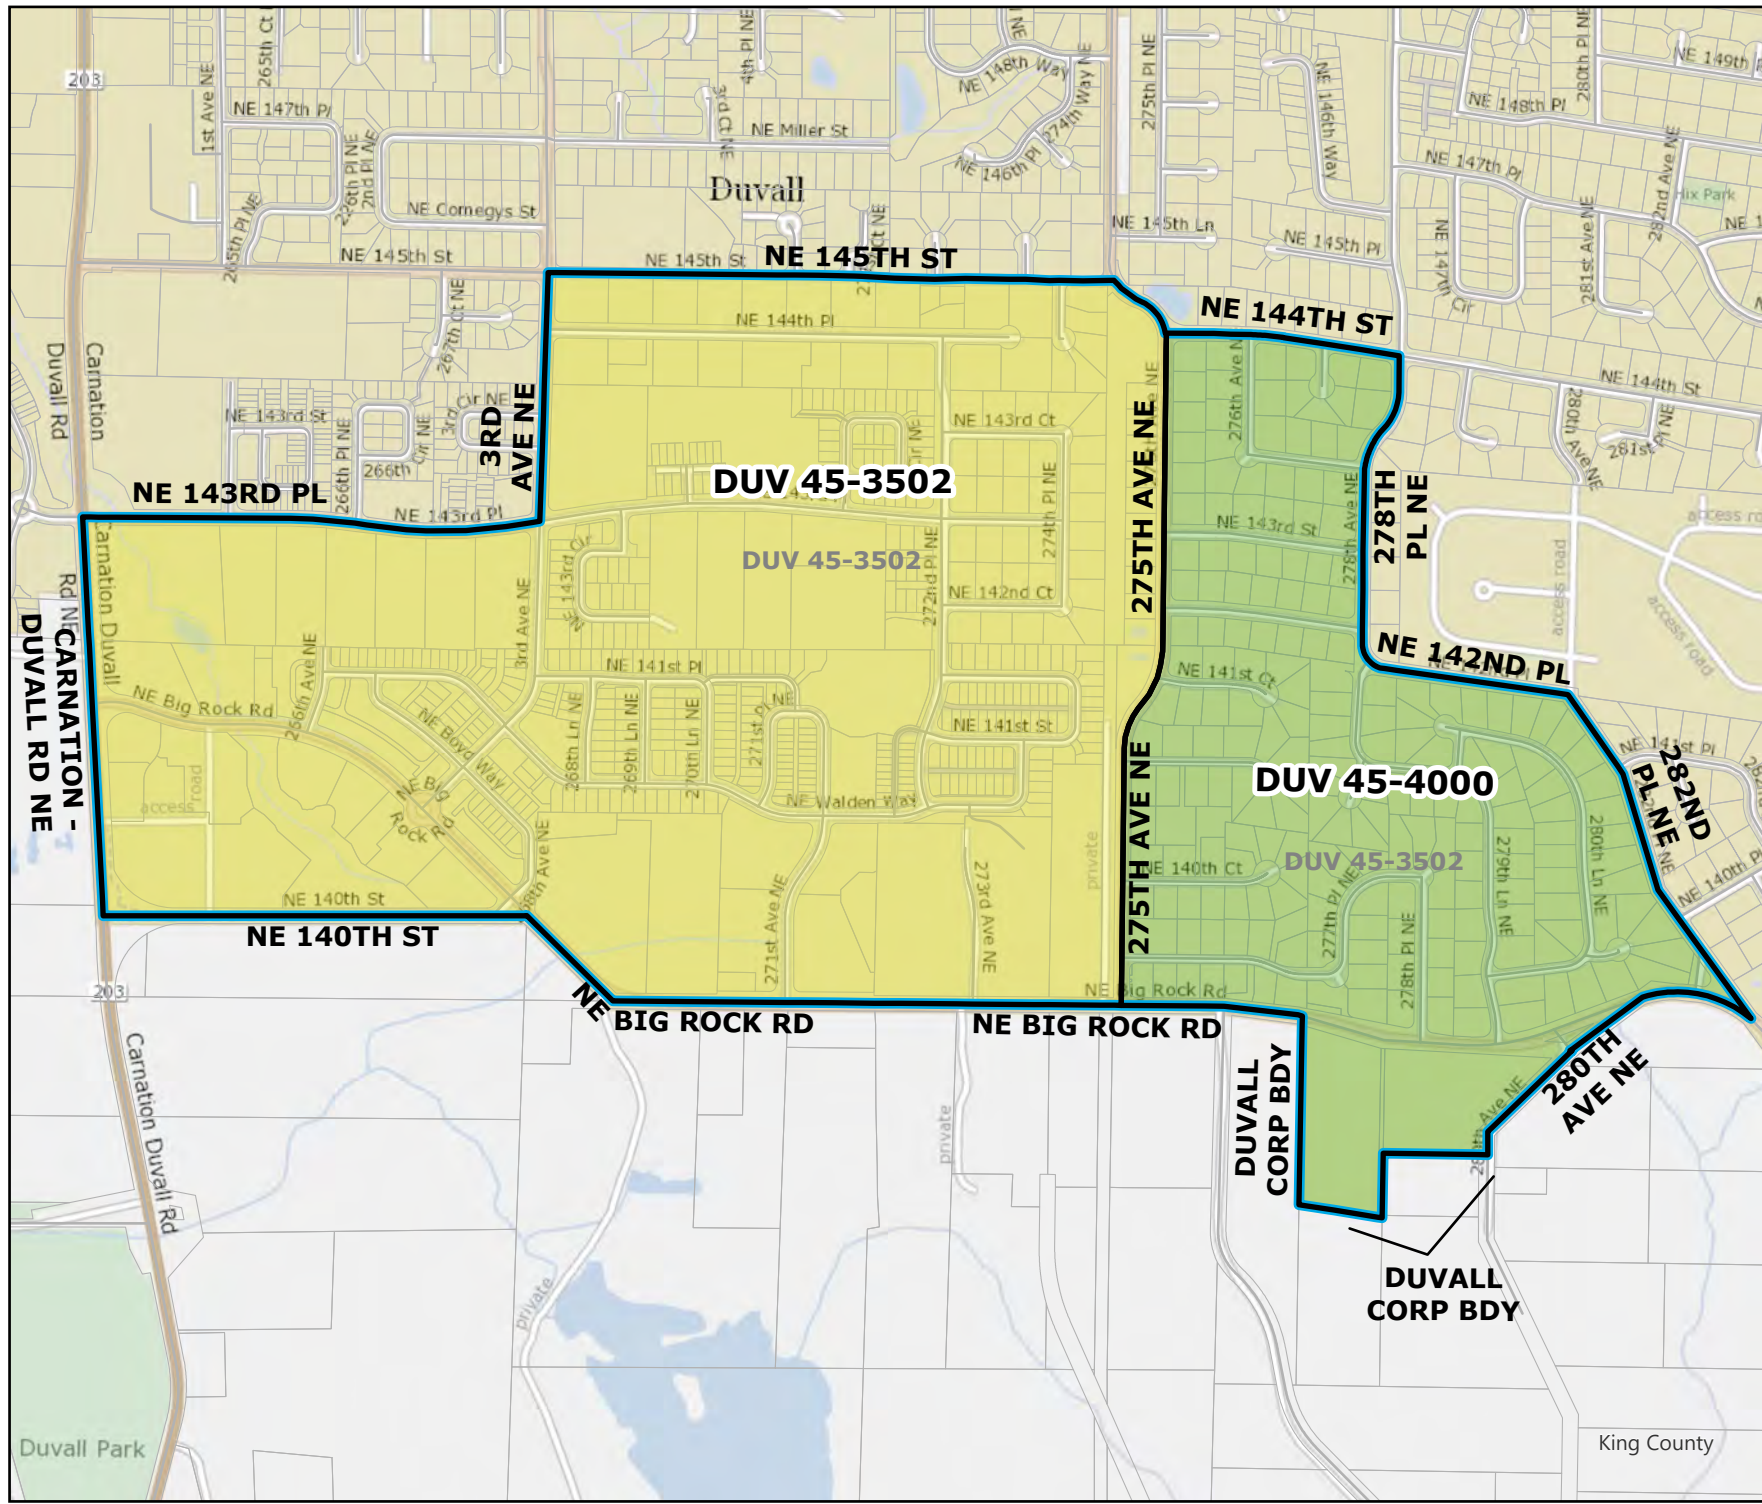

2025 Precinct Alterations

Code	Precinct Name	LG	CG	CC
4000	DUV 45-4000	45	8	3
3502	DUV 45-3502	45	8	3
Original Precinct(s)				
3502	DUV 45-3502	45	8	3

*: Denotes precinct(s) that have been abolished.
Precinct map produced by King County GIS Elections in accordance with KCC 1.12.101 & RCW 29A.16.040

Legend

- Original Precinct(s)
- New Precinct(s)
- Altered Precinct(s)

King County