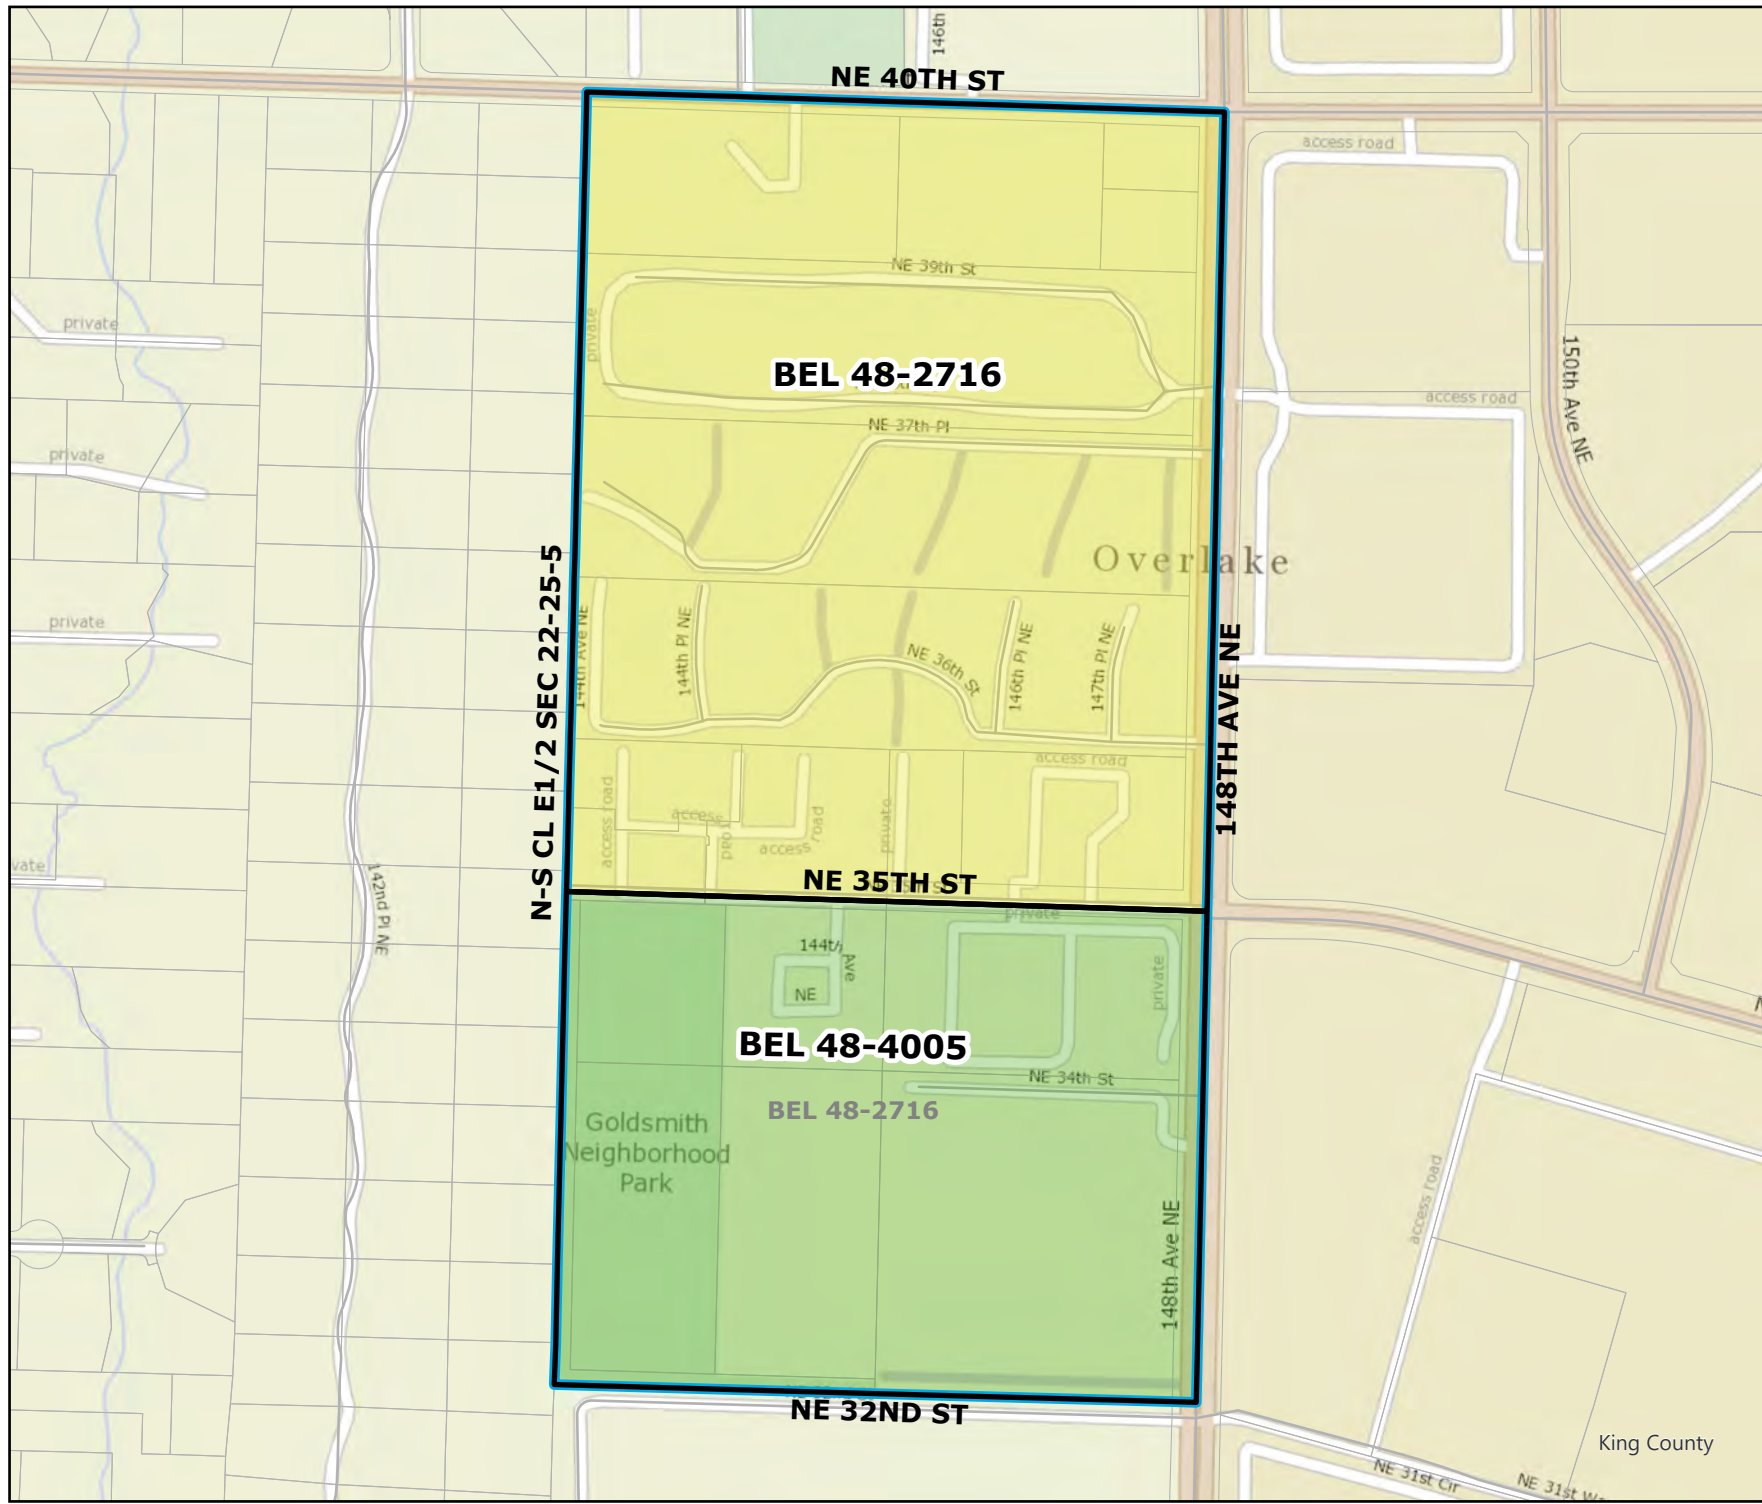

2025 Precinct Alterations

Code	Precinct Name	LG	CG	CC
4005	BEL 48-4005	48	1	6
2716	BEL 48-2716	48	1	6
Original Precinct(s)				
2716	BEL 48-2716	48	1	6

*: Denotes precinct(s) that have been abolished.
Precinct map produced by King County GIS Elections in accordance with KCC 1.12.101 & RCW 29A.16.040

Legend

- Original Precinct(s)
- New Precinct(s)
- Altered Precinct(s)