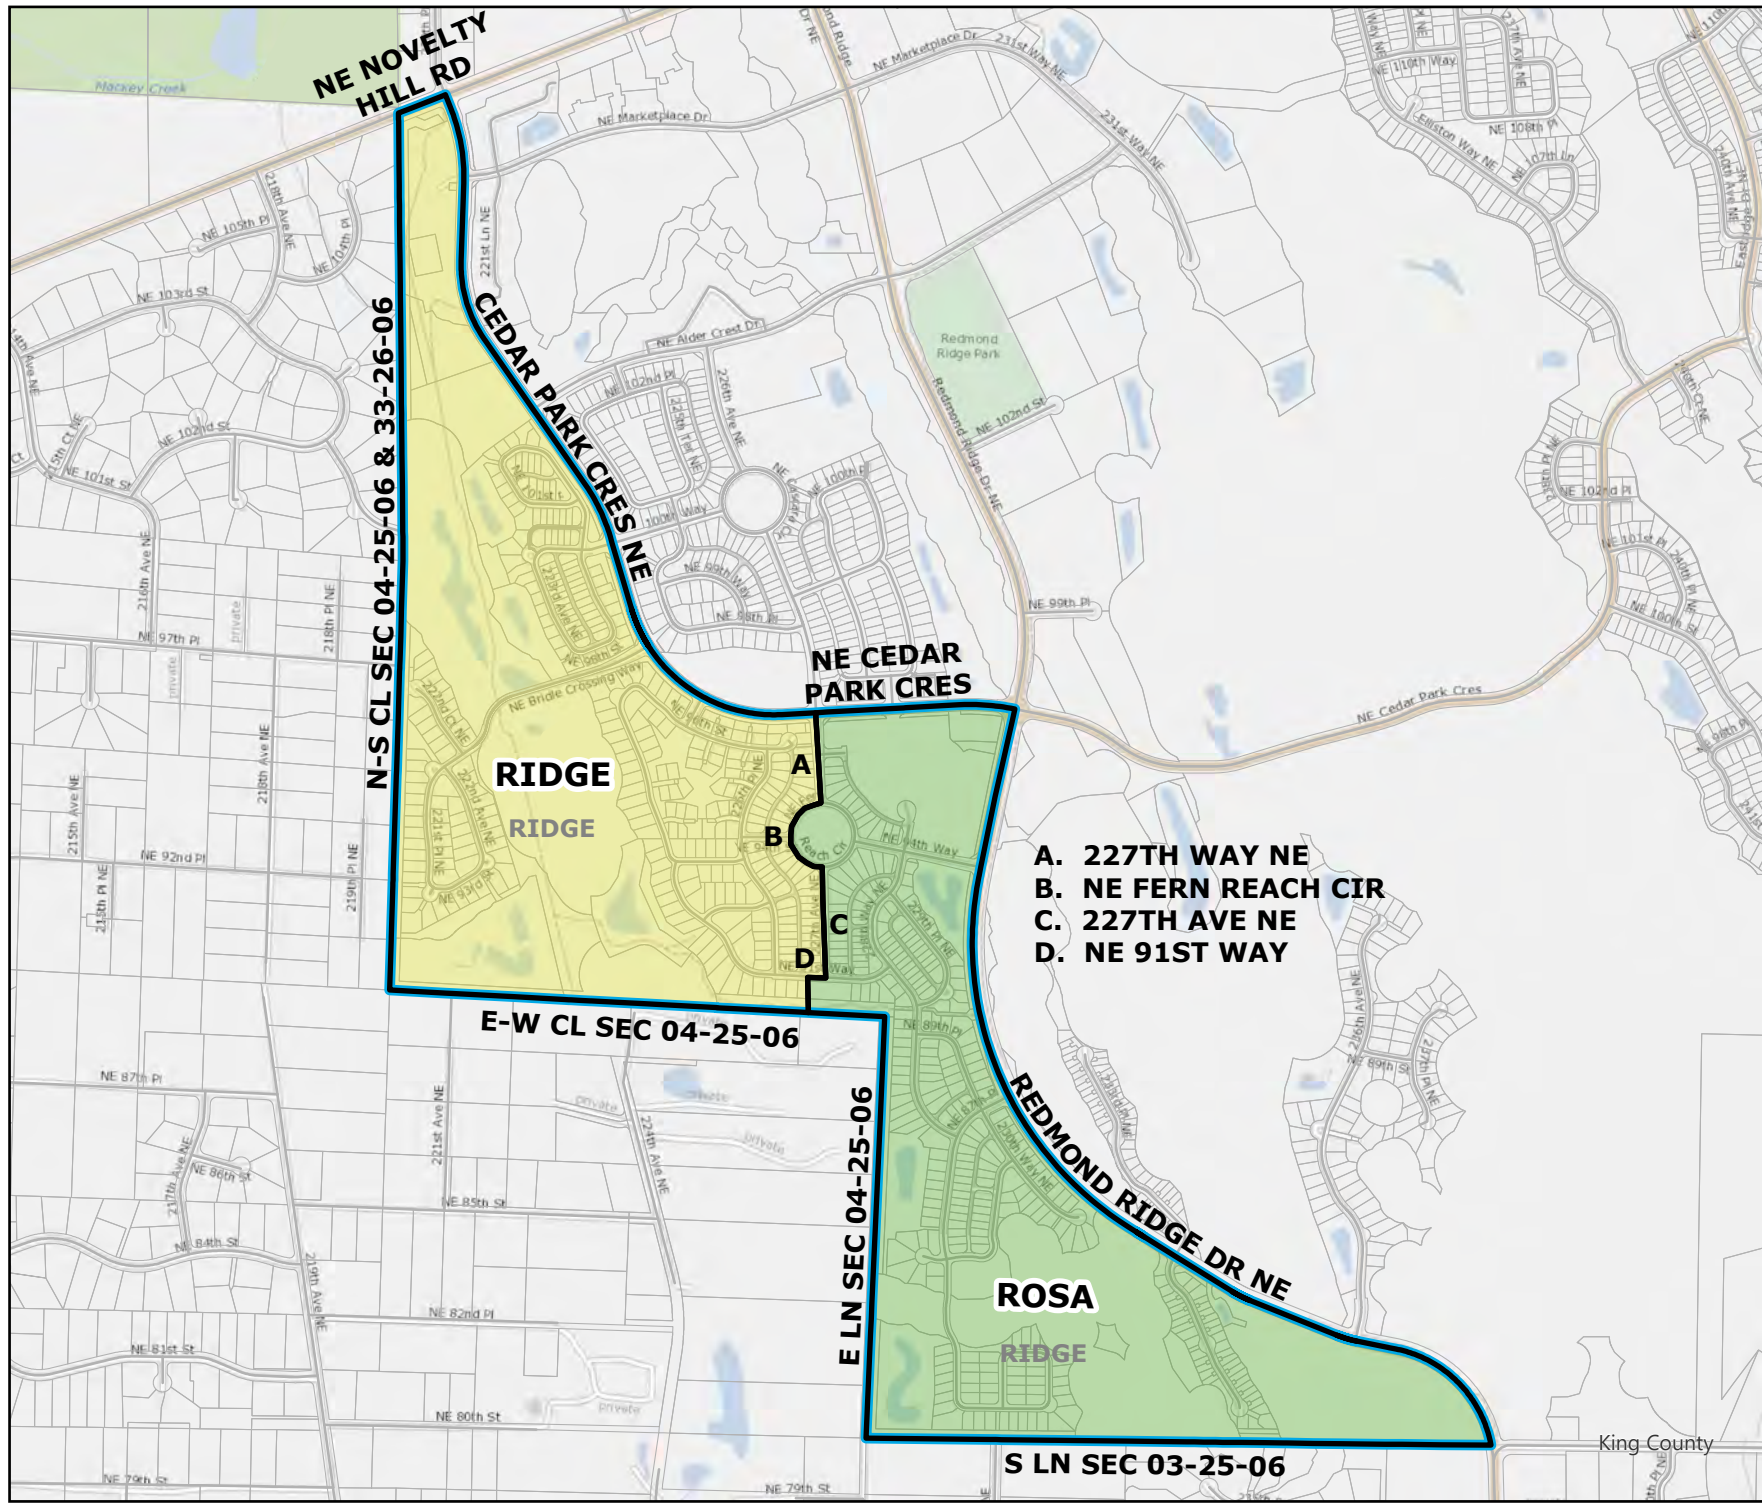

- A. 227TH WAY NE
- B. NE FERN REACH CIR
- C. 227TH AVE NE
- D. NE 91ST WAY

2025 Precinct Alterations

Code	Precinct Name	LG	CG	CC
3999	ROSA	45	8	3
3479	RIDGE	45	8	3

Original Precinct(s)				
3479	RIDGE	45	8	3

*: Denotes precinct(s) that have been abolished.
Precinct map produced by King County GIS Elections in accordance with KCC 1.12.101 & RCW 29A.16.040

Legend

- Original Precinct(s)
- New Precinct(s)
- Altered Precinct(s)