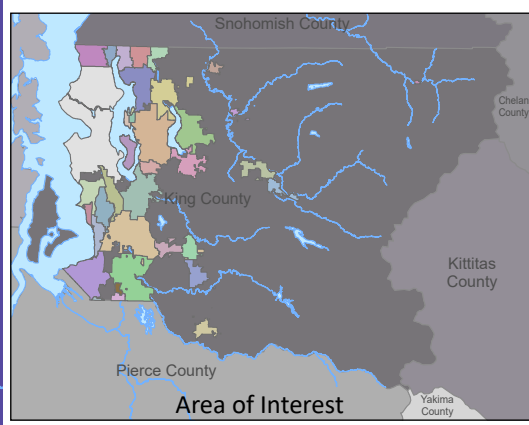

King County
Produced by:
GIS Section
Department of Elections
August 2021

Voter Registration by Census Tract 2020 General Election