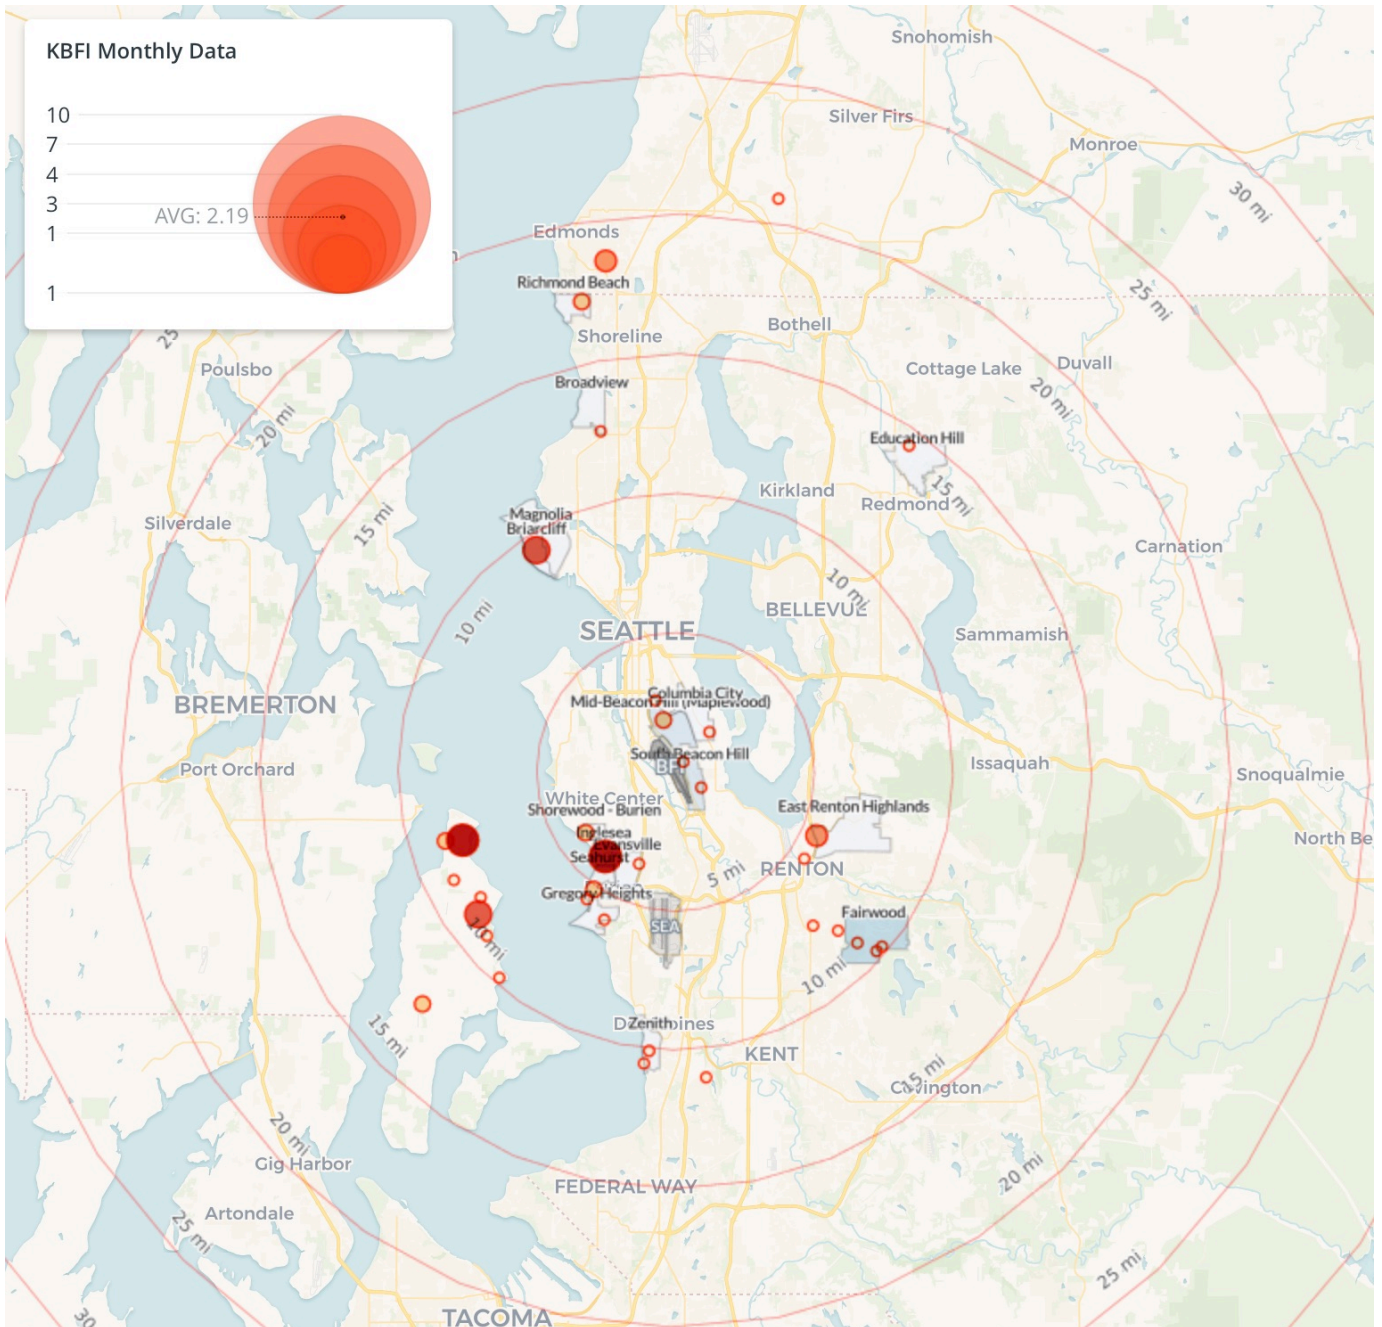

## Noise Comment Map: By City

NOTES: Noise comments from households submitted without valid address information are not depicted on the map.

**36**

Distinct Households

**79**

Comments

**79**

Comments YTD