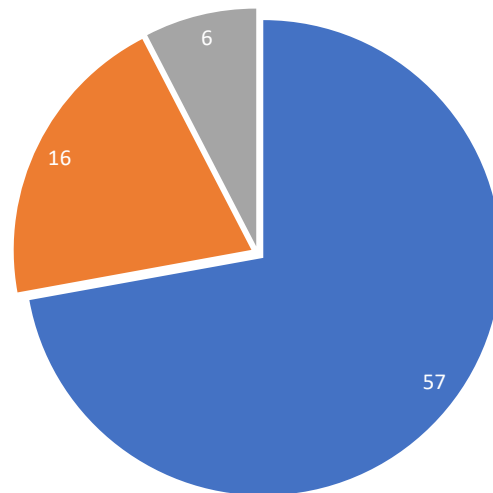

■ Web App   ■ Webform   ■ Hotline

METHOD RECEIVED	COUNT
Web App	57
Webform	16
Hotline	6