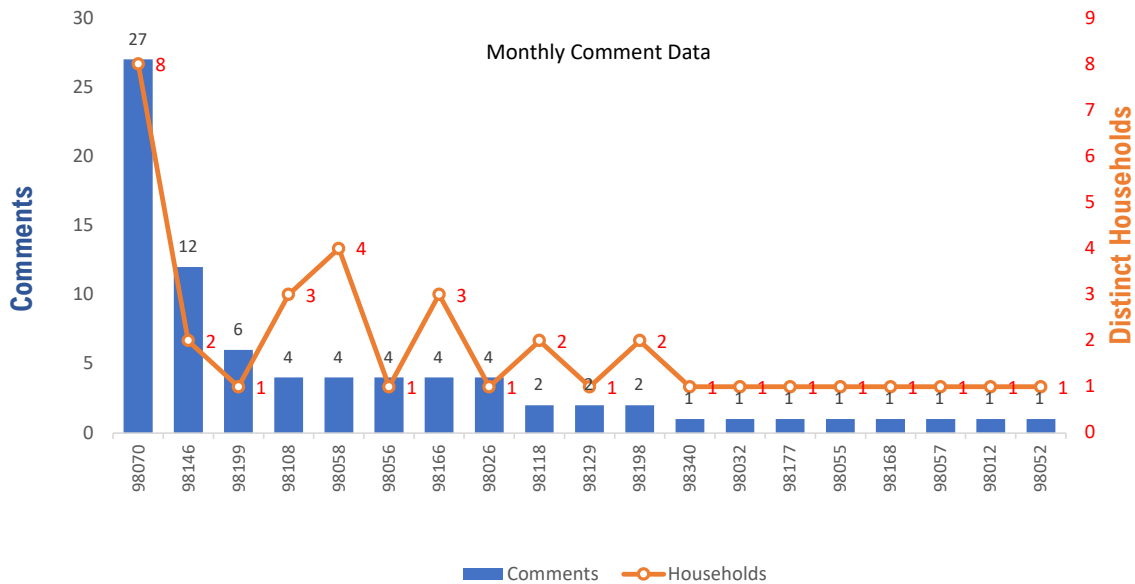

Monthly Totals & Trends

36

Distinct Households

79

Comments

79

Comments YTD

36

Distinct Households YTD

Monthly Totals & Trends: By Zip Code

ZIP CODE	COMMENTS	DISTINCT HOUSEHOLDS	AVG COMMENTS/ HOUSEHOLD
98070	27	8	3.4
98146	12	2	6.0
98199	6	1	6.0
98108	4	3	1.3
98058	4	4	1.0
98056	4	1	4.0
98166	4	3	1.3
98026	4	1	4.0
98118	2	2	1.0
98129	2	1	2.0
98198	2	2	1.0
98340	1	1	1.0
98032	1	1	1.0
98177	1	1	1.0
98055	1	1	1.0
98168	1	1	1.0
98057	1	1	1.0
98012	1	1	1.0
98052	1	1	1.0
Totals	79	36	2.2