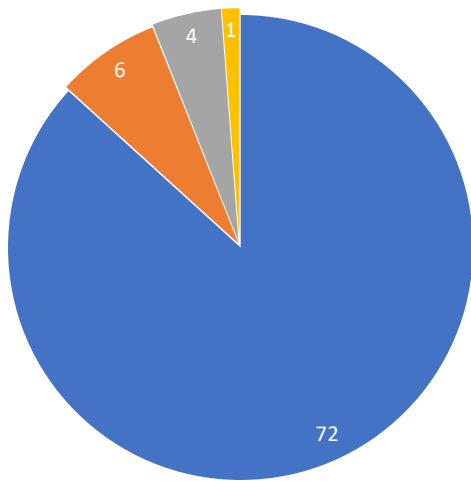

Comment Breakdown: Types & Filing Method

■ Loud   ■ Unspecified   ■ Low   ■ Other

COMMENT TYPE	COMMENTS
Loud	72
Unspecified	6
Low	4
Other	1