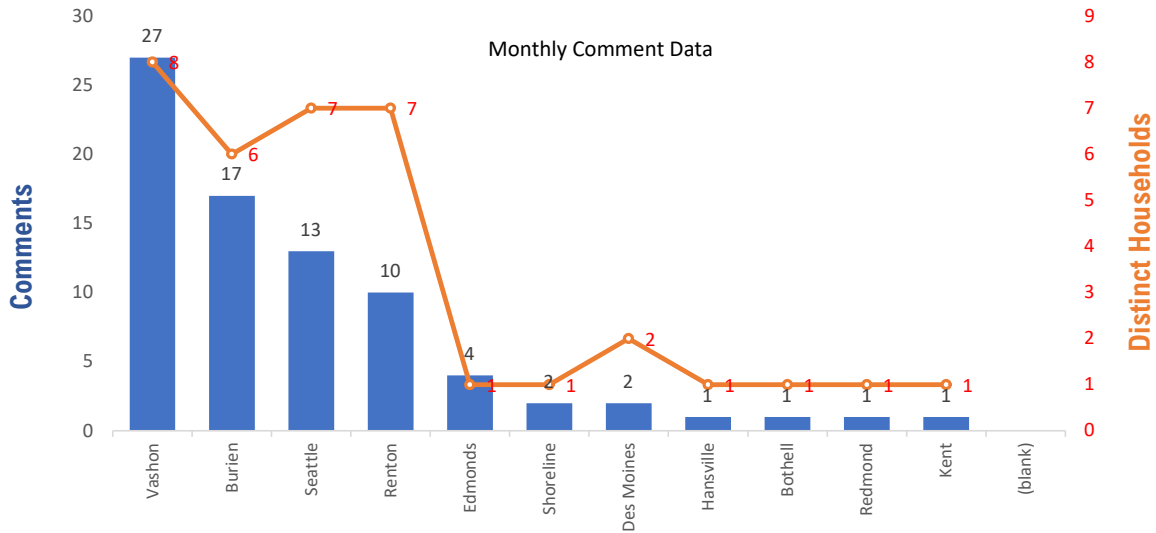

## Monthly Totals & Trends

**36**

Distinct Households

**79**

Comments

**79**

Comments YTD

**36**

Distinct Households YTD

## Monthly Totals & Trends: By City

CITY	COMMENTS	DISTINCT HOUSEHOLDS	AVG COMMENTS/ HOUSEHOLD
Vashon	27	8	3.4
Burien	17	6	2.8
Seattle	13	7	1.9
Renton	10	7	1.4
Edmonds	4	1	4.0
Des Moines	2	2	1.0
Shoreline	2	1	2.0
Hansville	1	1	1.0
Bothell	1	1	1.0
Kent	1	1	1.0
Redmond	1	1	1.0
<b>Totals</b>	<b>79</b>	<b>36</b>	<b>2.2</b>