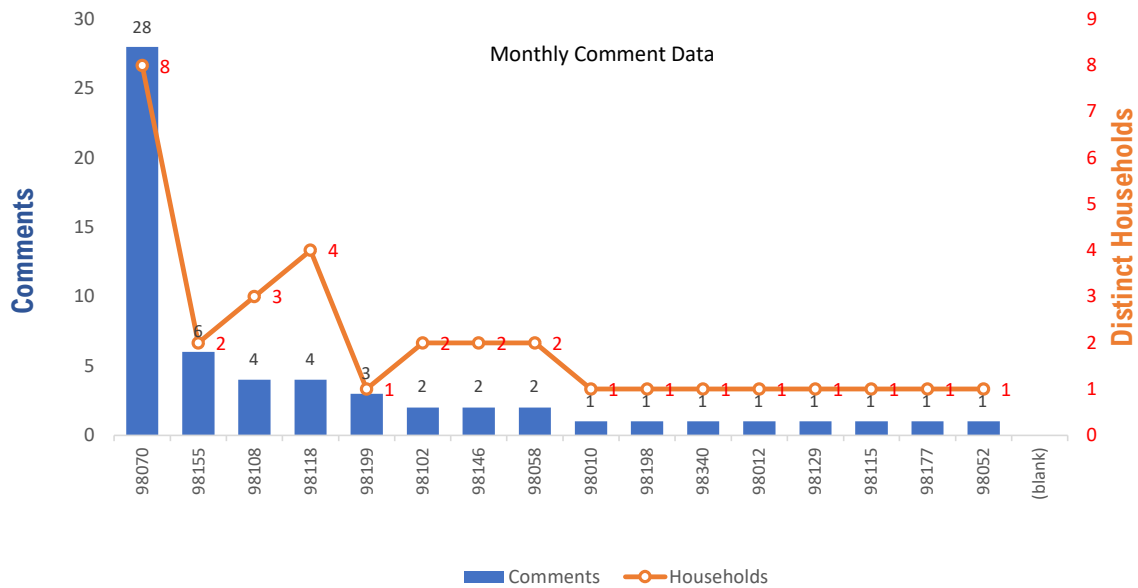

Monthly Totals & Trends

32

Distinct Households

59

Comments

138

Comments YTD

53

Distinct Households YTD

Monthly Totals & Trends: By Zip Code

ZIP CODE	COMMENTS	DISTINCT HOUSEHOLDS	AVG COMMENTS/ HOUSEHOLD
98070	28	8	3.5
98155	6	2	3.0
98118	4	4	1.0
98108	4	3	1.3
98199	3	1	3.0
98146	2	2	1.0
98102	2	2	1.0
98058	2	2	1.0
98052	1	1	1.0
98129	1	1	1.0
98010	1	1	1.0
98012	1	1	1.0
98115	1	1	1.0
98198	1	1	1.0
98340	1	1	1.0
98177	1	1	1.0
Totals	59	32	1.8