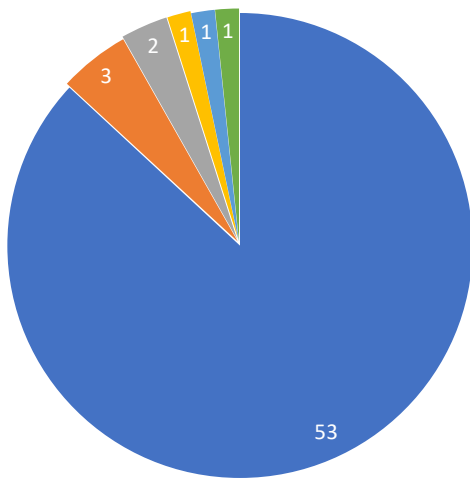

Comment Breakdown: Types & Filing Method

■ Loud ■ Unspecified ■ Low ■ Overflights ■ Runups ■ Helicopter

COMMENT TYPE	COMMENTS
Loud	53
Unspecified	3
Low	2
Overflights	1
Runups	1
Helicopter	1