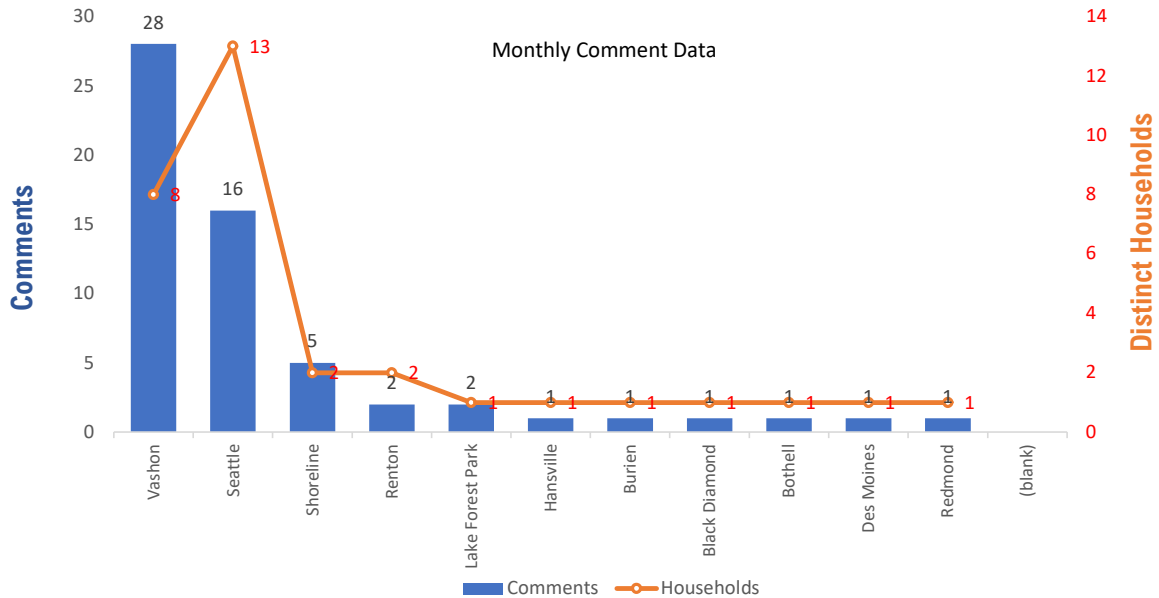

Monthly Totals & Trends

32

Distinct Households

59

Comments

138

Comments YTD

53

Distinct Households YTD

Monthly Totals & Trends: By City

CITY	COMMENTS	DISTINCT HOUSEHOLDS	AVG COMMENTS/ HOUSEHOLD
Vashon	28	8	3.5
Seattle	16	13	1.2
Shoreline	5	2	2.5
Renton	2	2	1.0
Lake Forest Park	2	1	2.0
Bothell	1	1	1.0
Hansville	1	1	1.0
Black Diamond	1	1	1.0
Burien	1	1	1.0
Des Moines	1	1	1.0
Redmond	1	1	1.0
Totals	59	32	1.8