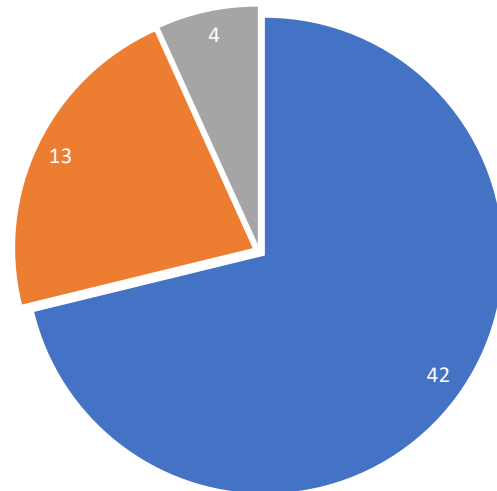

■ Web App ■ Webform ■ Hotline

METHOD RECEIVED	COUNT
Web App	42
Webform	13
Hotline	4